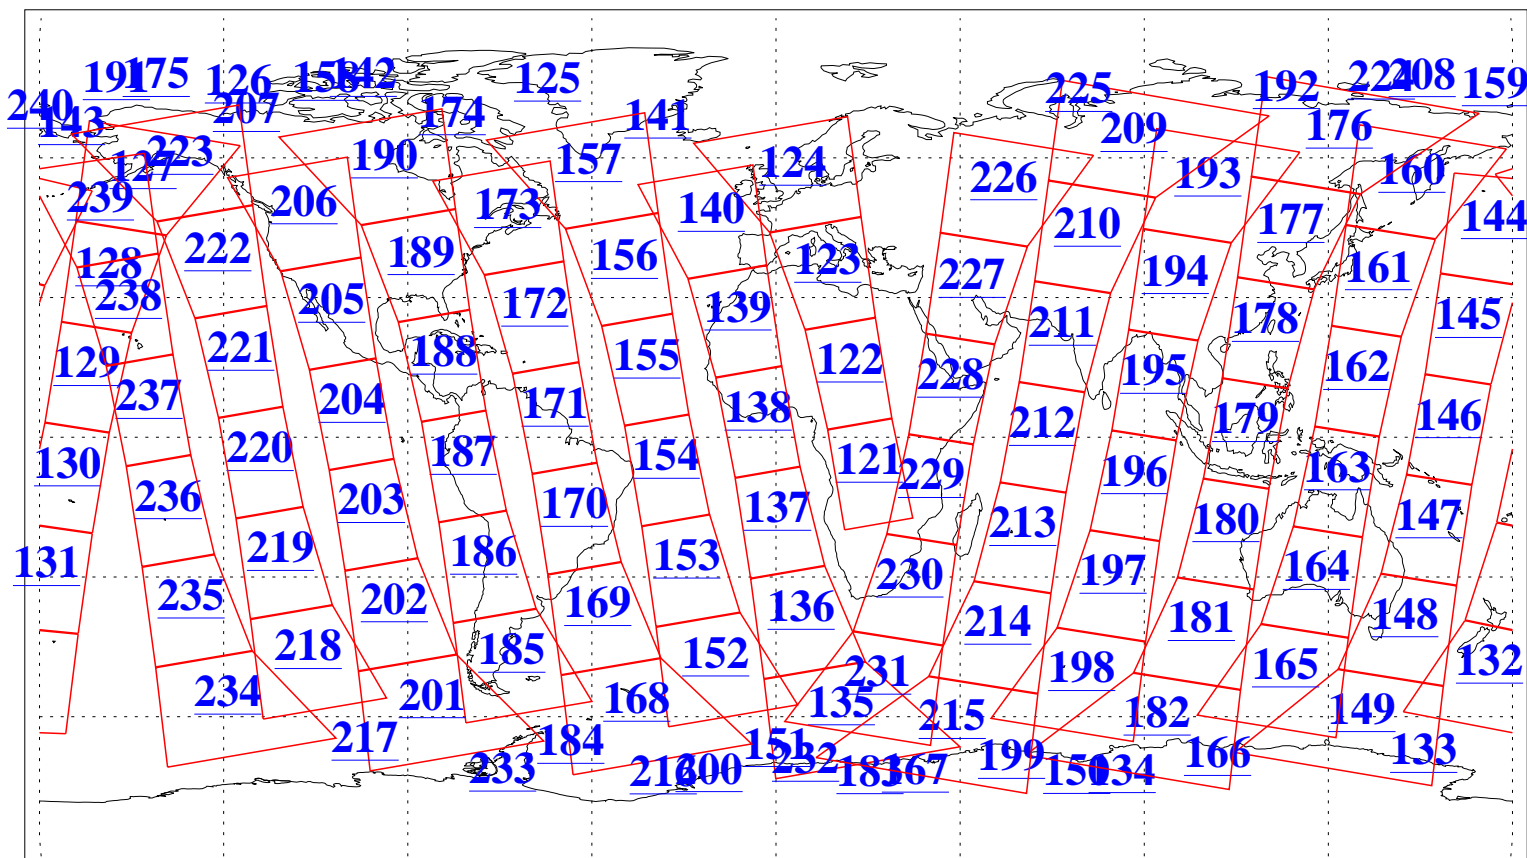

L1B Availability
AMSU Granules: 240
HSB Granules: 0
AIRS Granules: 240

23 Oct 2006
DoY 296
Aqua Day 1633
Granules: 1 to 120

Granules: 121 to 240

Legend: AMSU Available, HSB Available, AIRS Available

L1B Availability
AMSU Granules: 240
HSB Granules: 0
AIRS Granules: 240

23 Oct 2006
DoY 296
Aqua Day 1633
Ascending Granules

Descending Granules

Legend: AMSU Available, HSB Available, AIRS Available

L1B Availability
 AMSU Granules: 240
 HSB Granules: 0
 AIRS Granules: 240

23 Oct 2006
 DoY 296
 Aqua Day 1633

Northern Hemisphere Granules

Southern Hemisphere Granules

Legend: AMSU Available, HSB Available, AIRS Available