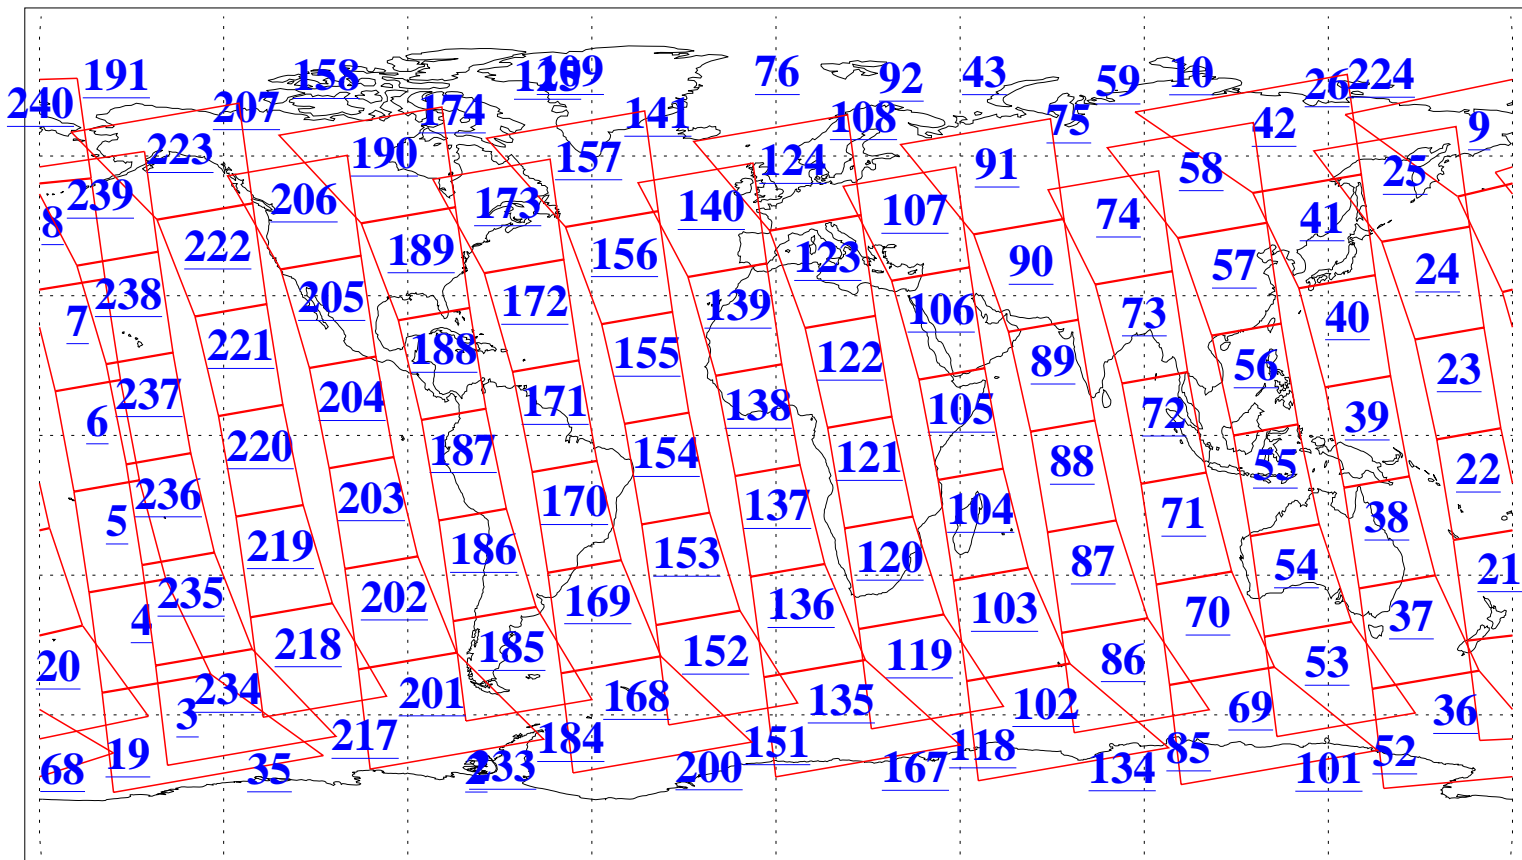

L1B Availability
AMSU Granules: 240
HSB Granules: 0
AIRS Granules: 240

23 Oct 2006
DoY 296
Aqua Day 1633
Granules: 1 to 120

Granules: 121 to 240

Legend: AMSU Available, HSB Available, AIRS Available

L1B Availability
AMSU Granules: 240
HSB Granules: 0
AIRS Granules: 240

23 Oct 2006
DoY 296
Aqua Day 1633
Ascending Granules

Descending Granules

Legend: AMSU Available, HSB Available, AIRS Available

L1B Availability
 AMSU Granules: 240
 HSB Granules: 0
 AIRS Granules: 240

23 Oct 2006
 DoY 296
 Aqua Day 1633

Northern Hemisphere Granules

Southern Hemisphere Granules

Legend: AMSU Available, HSB Available, AIRS Available