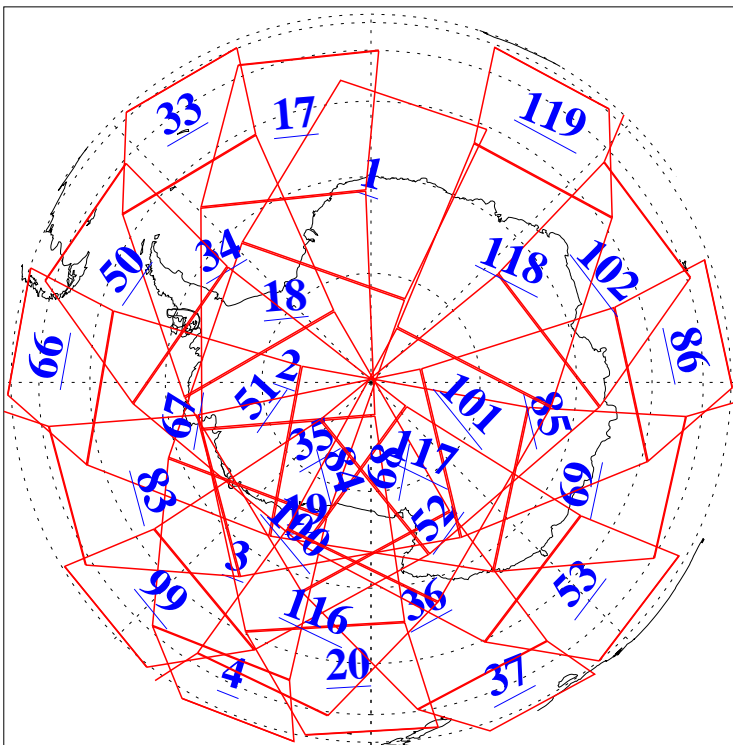

L1B Availability
AMSU Granules: 240
HSB Granules: 0
AIRS Granules: 240

23 Oct 2006
DoY 296
Aqua Day 1633
Granules: 1 to 120

Granules: 121 to 240

Legend: AMSU Available, HSB Available, AIRS Available

L1B Availability
AMSU Granules: 240
HSB Granules: 0
AIRS Granules: 240

23 Oct 2006
DoY 296
Aqua Day 1633
Ascending Granules

Descending Granules

Legend: AMSU Available, HSB Available, AIRS Available

L1B Availability
 AMSU Granules: 240
 HSB Granules: 0
 AIRS Granules: 240

23 Oct 2006
 DoY 296
 Aqua Day 1633

Northern Hemisphere Granules

Southern Hemisphere Granules

Legend: AMSU Available, HSB Available, AIRS Available