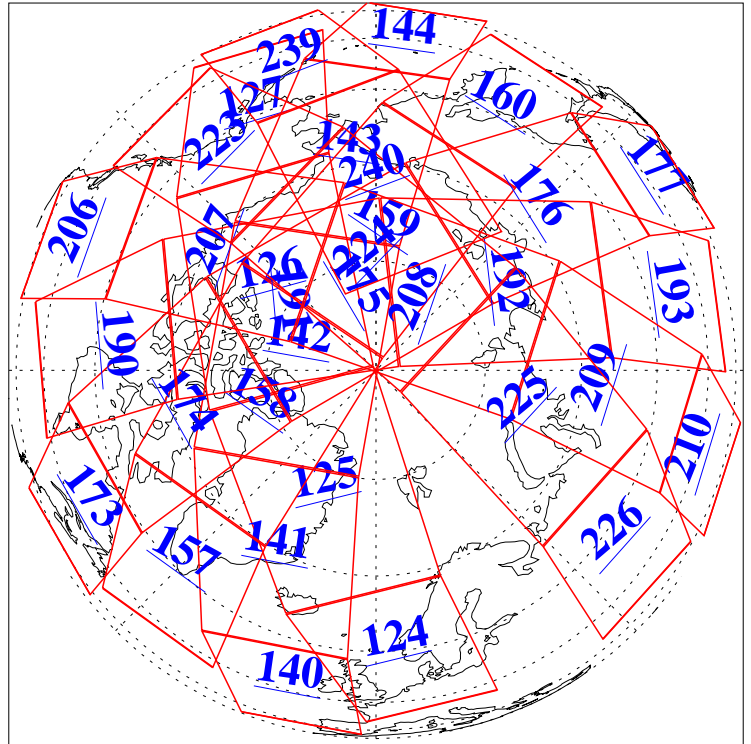

L1B Availability
AMSU Granules: 240
HSB Granules: 0
AIRS Granules: 240

23 Oct 2006
DoY 296
Aqua Day 1633
Granules: 1 to 120

Granules: 121 to 240

Legend: AMSU Available, HSB Available, AIRS Available

L1B Availability
AMSU Granules: 240
HSB Granules: 0
AIRS Granules: 240

23 Oct 2006
DoY 296
Aqua Day 1633
Ascending Granules

Descending Granules

Legend: AMSU Available, HSB Available, AIRS Available

L1B Availability
 AMSU Granules: 240
 HSB Granules: 0
 AIRS Granules: 240

23 Oct 2006
 DoY 296
 Aqua Day 1633

Northern Hemisphere Granules

Southern Hemisphere Granules

Legend: AMSU Available, HSB Available, AIRS Available