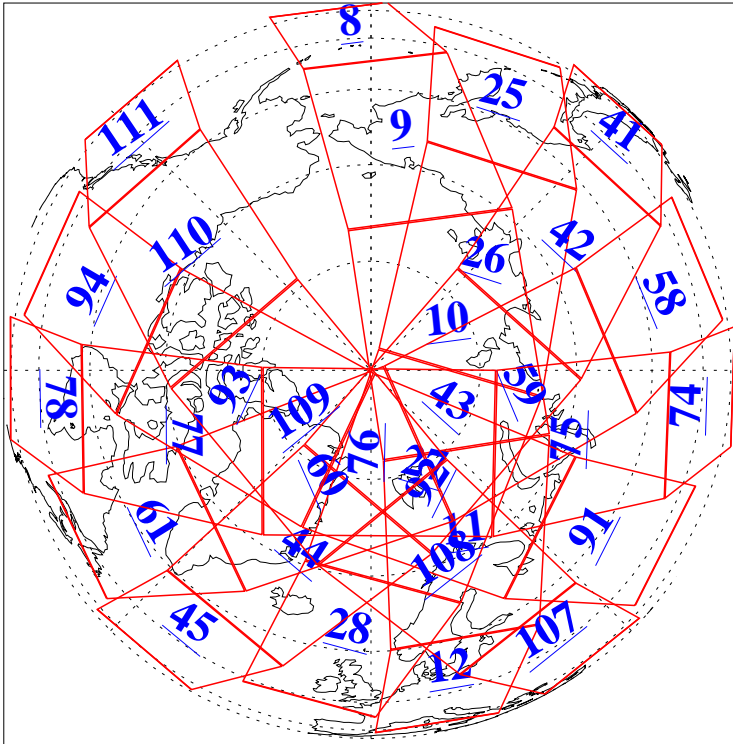

L1B Availability
AMSU Granules: 240
HSB Granules: 0
AIRS Granules: 240

23 Oct 2006
DoY 296
Aqua Day 1633
Granules: 1 to 120

Granules: 121 to 240

Legend: AMSU Available, HSB Available, AIRS Available

L1B Availability
AMSU Granules: 240
HSB Granules: 0
AIRS Granules: 240

23 Oct 2006
DoY 296
Aqua Day 1633
Ascending Granules

Descending Granules

Legend: AMSU Available, HSB Available, AIRS Available

L1B Availability
 AMSU Granules: 240
 HSB Granules: 0
 AIRS Granules: 240

23 Oct 2006
 DoY 296
 Aqua Day 1633

Northern Hemisphere Granules

Southern Hemisphere Granules

Legend: AMSU Available, HSB Available, AIRS Available