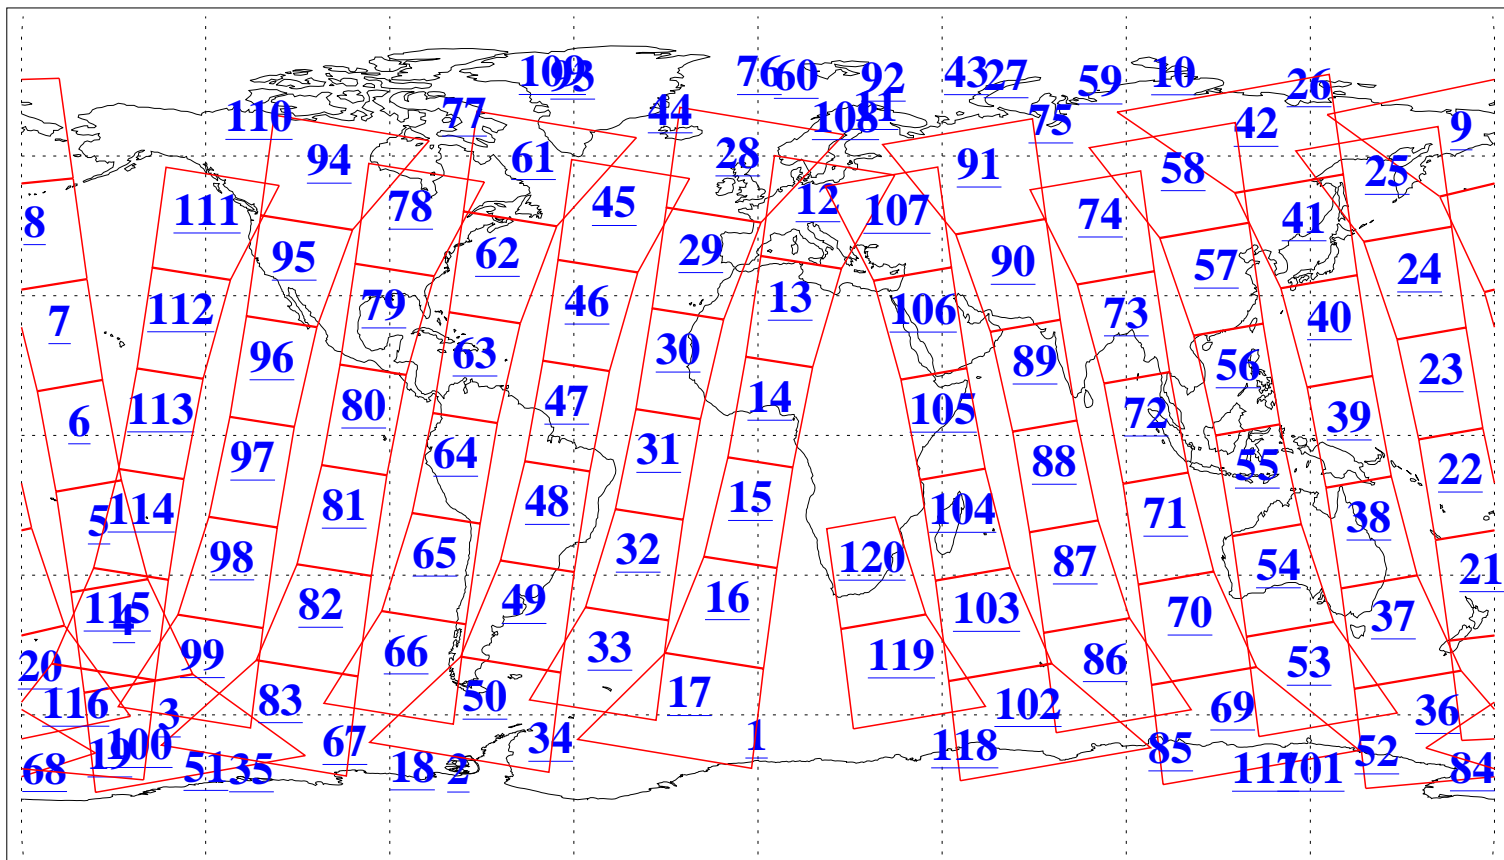

L1B Availability
AMSU Granules: 240
HSB Granules: 0
AIRS Granules: 240

23 Oct 2006
DoY 296
Aqua Day 1633
Granules: 1 to 120

Granules: 121 to 240

Legend: AMSU Available, HSB Available, AIRS Available

L1B Availability
AMSU Granules: 240
HSB Granules: 0
AIRS Granules: 240

23 Oct 2006
DoY 296
Aqua Day 1633
Ascending Granules

Descending Granules

Legend: AMSU Available, HSB Available, AIRS Available

L1B Availability
 AMSU Granules: 240
 HSB Granules: 0
 AIRS Granules: 240

23 Oct 2006
 DoY 296
 Aqua Day 1633

Northern Hemisphere Granules

Southern Hemisphere Granules

Legend: AMSU Available, HSB Available, AIRS Available