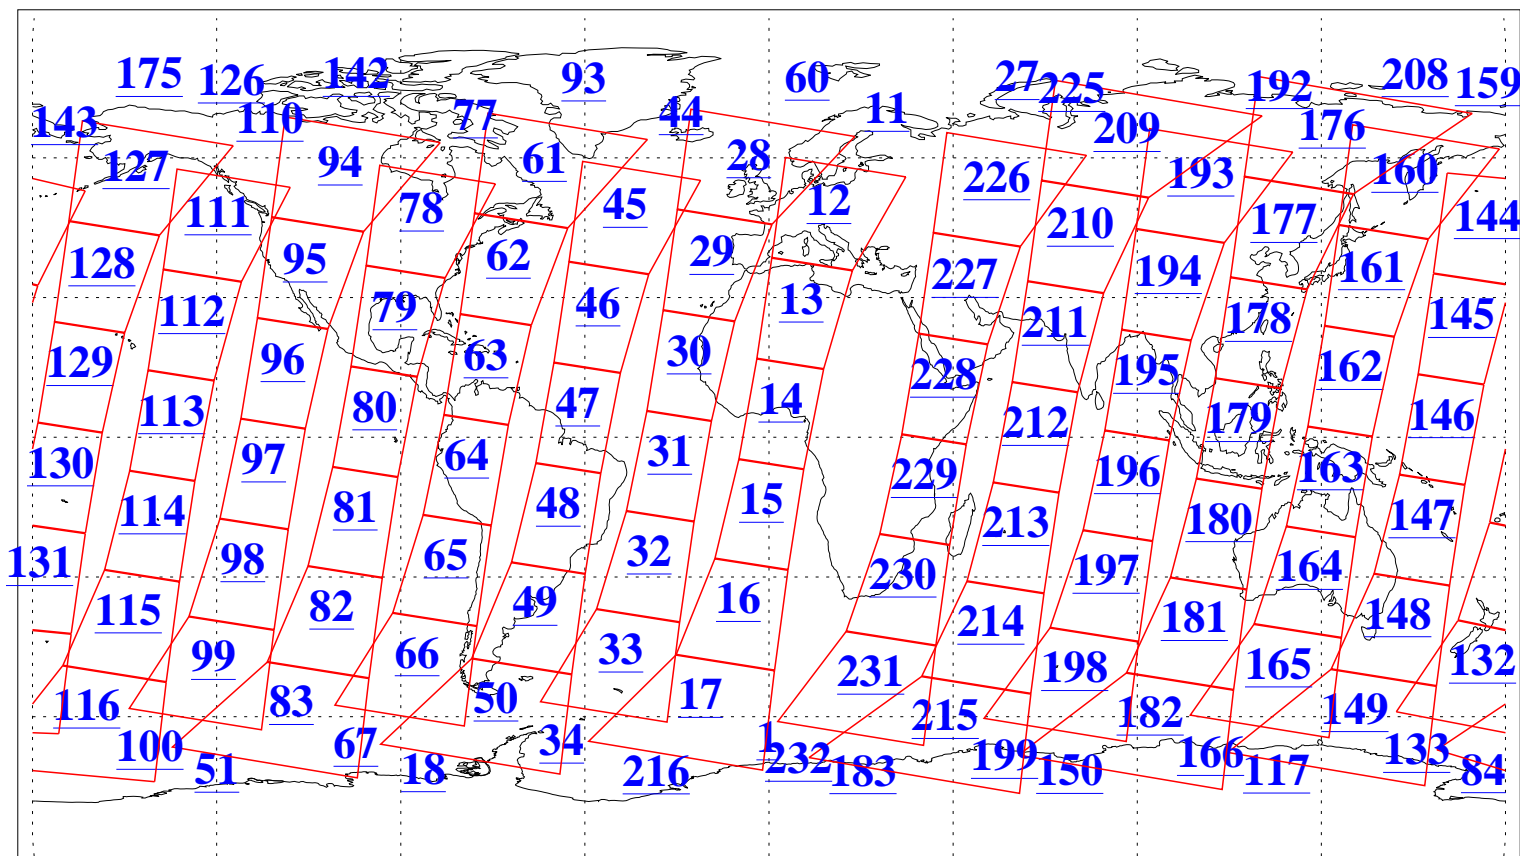

L1B Availability
AMSU Granules: 240
HSB Granules: 0
AIRS Granules: 240

23 Oct 2006
DoY 296
Aqua Day 1633
Granules: 1 to 120

Granules: 121 to 240

Legend: AMSU Available, HSB Available, AIRS Available

L1B Availability
AMSU Granules: 240
HSB Granules: 0
AIRS Granules: 240

23 Oct 2006
DoY 296
Aqua Day 1633
Ascending Granules

Descending Granules

Legend: AMSU Available, HSB Available, AIRS Available

L1B Availability
 AMSU Granules: 240
 HSB Granules: 0
 AIRS Granules: 240

23 Oct 2006
 DoY 296
 Aqua Day 1633

Northern Hemisphere Granules

Southern Hemisphere Granules

Legend: AMSU Available, HSB Available, AIRS Available