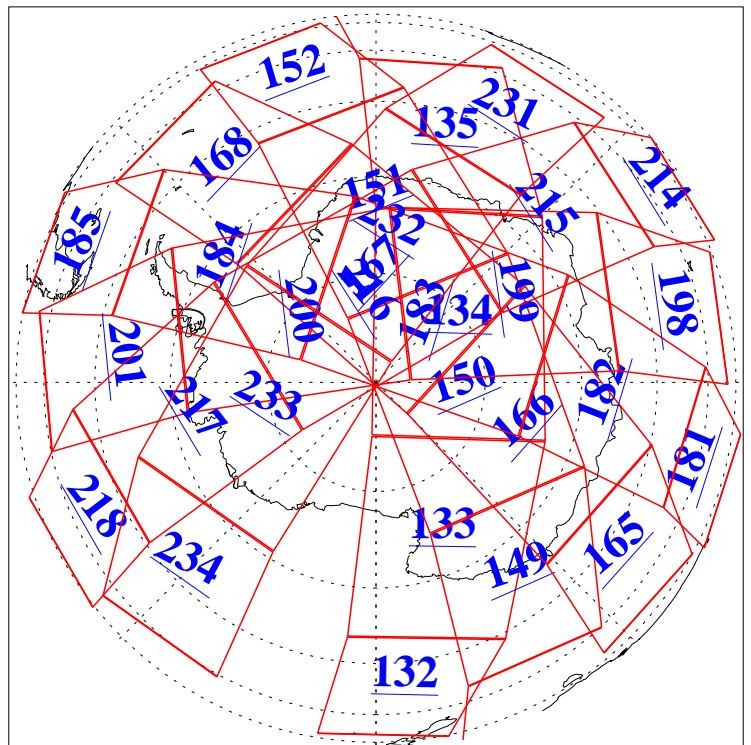

L1B Availability
AMSU Granules: 240
HSB Granules: 0
AIRS Granules: 240

23 Oct 2006
DoY 296
Aqua Day 1633
Granules: 1 to 120

Granules: 121 to 240

Legend: AMSU Available, HSB Available, AIRS Available

L1B Availability
AMSU Granules: 240
HSB Granules: 0
AIRS Granules: 240

23 Oct 2006
DoY 296
Aqua Day 1633
Ascending Granules

Descending Granules

Legend: AMSU Available, HSB Available, AIRS Available

L1B Availability
 AMSU Granules: 240
 HSB Granules: 0
 AIRS Granules: 240

23 Oct 2006
 DoY 296
 Aqua Day 1633

Northern Hemisphere Granules

Southern Hemisphere Granules

Legend: AMSU Available, HSB Available, AIRS Available