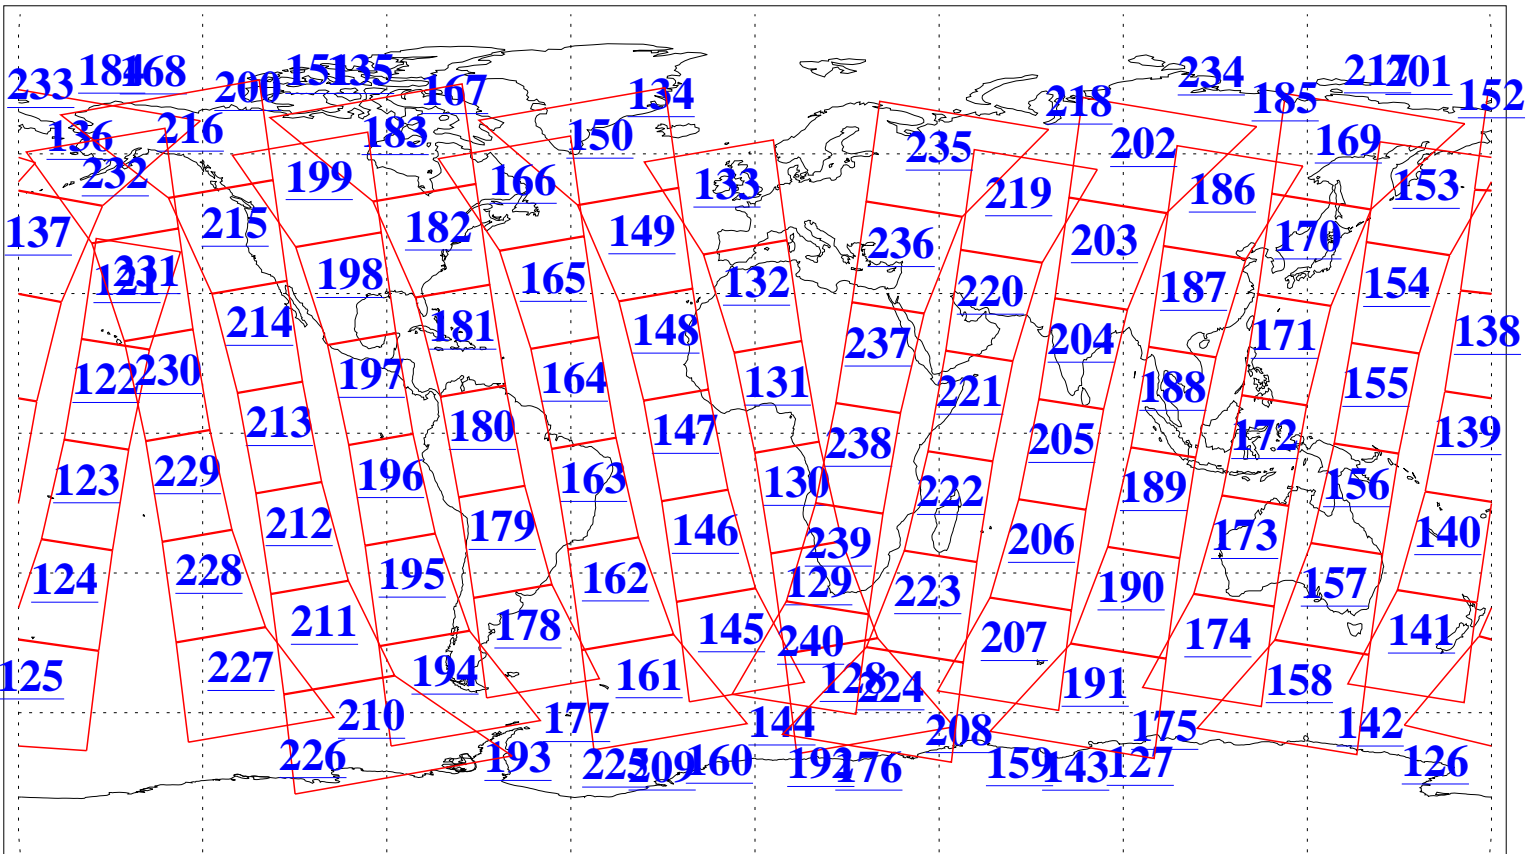

L1B Availability
AMSU Granules: 240
HSB Granules: 0
AIRS Granules: 240

22 Oct 2006
DoY 295
Aqua Day 1632
Granules: 1 to 120

Granules: 121 to 240

Legend: AMSU Available, HSB Available, AIRS Available

L1B Availability
AMSU Granules: 240
HSB Granules: 0
AIRS Granules: 240

22 Oct 2006
DoY 295
Aqua Day 1632

Ascending Granules

Descending Granules

Legend: AMSU Available, HSB Available, AIRS Available

L1B Availability
 AMSU Granules: 240
 HSB Granules: 0
 AIRS Granules: 240

22 Oct 2006
 DoY 295
 Aqua Day 1632