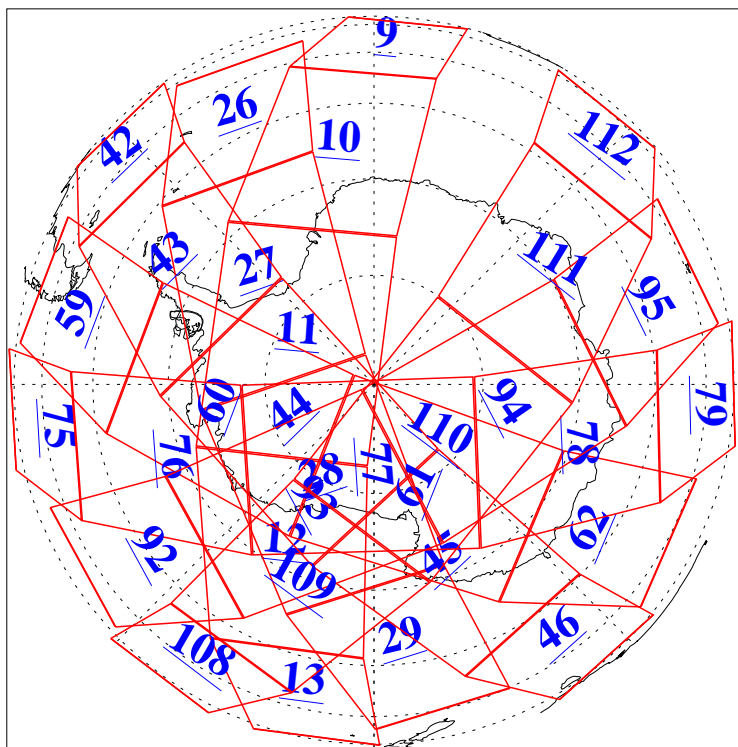

L1B Availability
AMSU Granules: 240
HSB Granules: 0
AIRS Granules: 240

22 Oct 2006
DoY 295
Aqua Day 1632
Granules: 1 to 120

Granules: 121 to 240

Legend: AMSU Available, HSB Available, AIRS Available

L1B Availability
AMSU Granules: 240
HSB Granules: 0
AIRS Granules: 240

22 Oct 2006
DoY 295
Aqua Day 1632

Ascending Granules

Descending Granules

Legend: AMSU Available, HSB Available, AIRS Available

L1B Availability
 AMSU Granules: 240
 HSB Granules: 0
 AIRS Granules: 240

22 Oct 2006
 DoY 295
 Aqua Day 1632

Northern Hemisphere Granules

Southern Hemisphere Granules

Legend: AMSU Available, HSB Available, AIRS Available