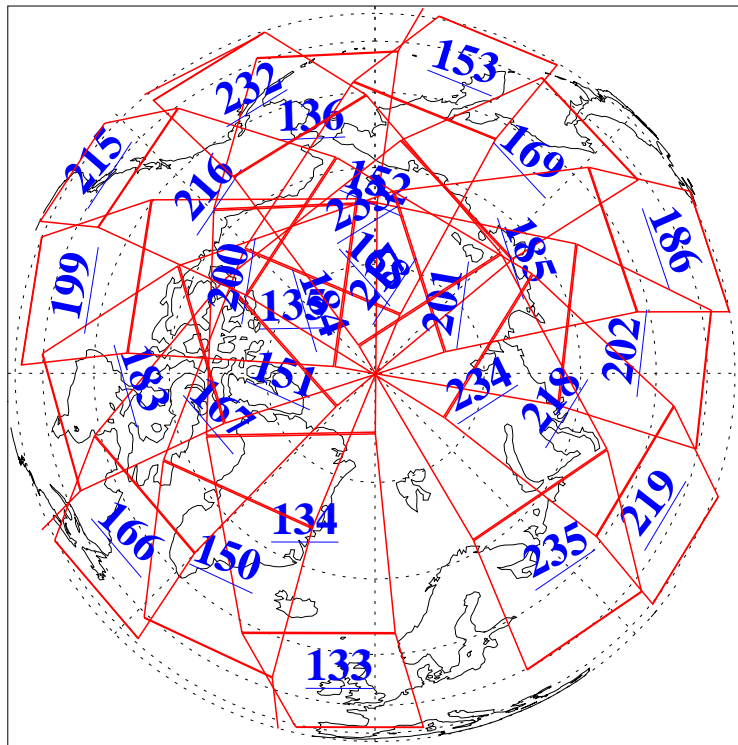

22 Oct 2006
DoY 295
Aqua Day 1632

Ascending Granules

Descending Granules

Legend: AMSU Available, HSB Available, AIRS Available

L1B Availability
 AMSU Granules: 240
 HSB Granules: 0
 AIRS Granules: 240

22 Oct 2006
 DoY 295
 Aqua Day 1632

Northern Hemisphere Granules

Southern Hemisphere Granules

Legend: AMSU Available, HSB Available, AIRS Available