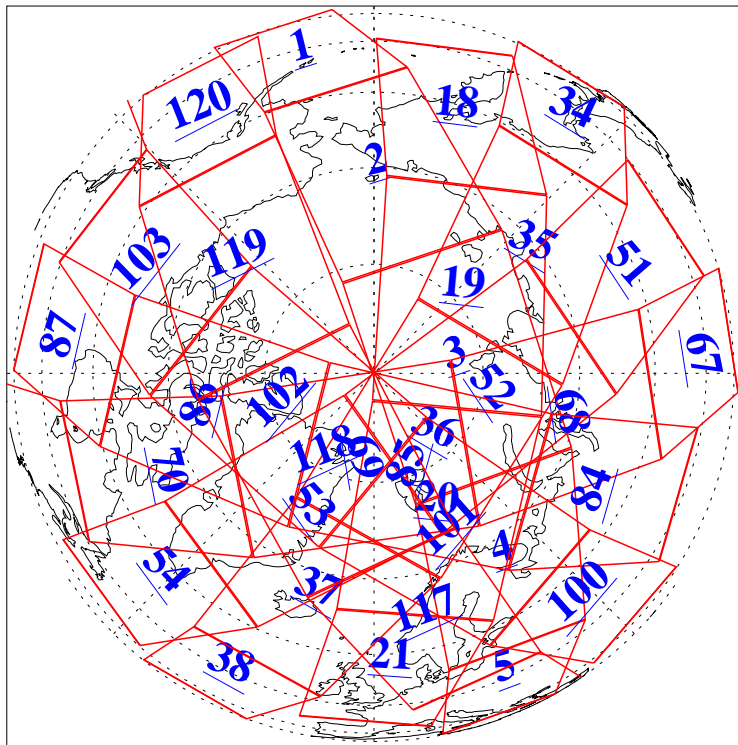

L1B Availability
AMSU Granules: 240
HSB Granules: 0
AIRS Granules: 240

22 Oct 2006
DoY 295
Aqua Day 1632
Granules: 1 to 120

Granules: 121 to 240

Legend: AMSU Available, HSB Available, AIRS Available

L1B Availability
AMSU Granules: 240
HSB Granules: 0
AIRS Granules: 240

22 Oct 2006
DoY 295
Aqua Day 1632

Ascending Granules

Descending Granules

Legend: AMSU Available, HSB Available, AIRS Available

L1B Availability
 AMSU Granules: 240
 HSB Granules: 0
 AIRS Granules: 240

22 Oct 2006
 DoY 295
 Aqua Day 1632

Northern Hemisphere Granules

Southern Hemisphere Granules

Legend: AMSU Available, HSB Available, AIRS Available