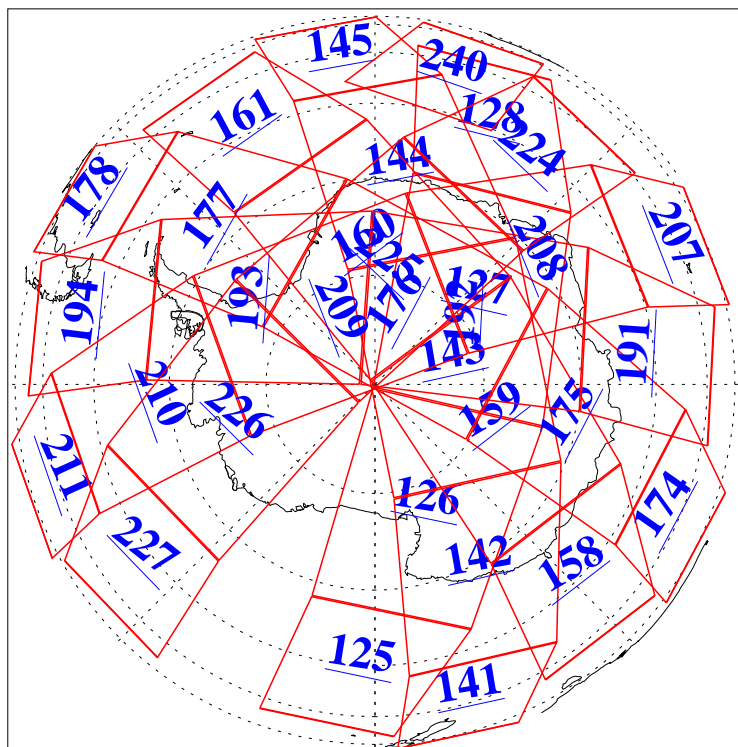

L1B Availability
AMSU Granules: 240
HSB Granules: 0
AIRS Granules: 240

22 Oct 2006
DoY 295
Aqua Day 1632
Granules: 1 to 120

Granules: 121 to 240

Legend: AMSU Available, HSB Available, AIRS Available

L1B Availability
AMSU Granules: 240
HSB Granules: 0
AIRS Granules: 240

22 Oct 2006
DoY 295
Aqua Day 1632

Ascending Granules

Descending Granules

Legend: AMSU Available, HSB Available, AIRS Available

L1B Availability
 AMSU Granules: 240
 HSB Granules: 0
 AIRS Granules: 240

22 Oct 2006
 DoY 295
 Aqua Day 1632

Northern Hemisphere Granules

Southern Hemisphere Granules

Legend: AMSU Available, HSB Available, AIRS Available