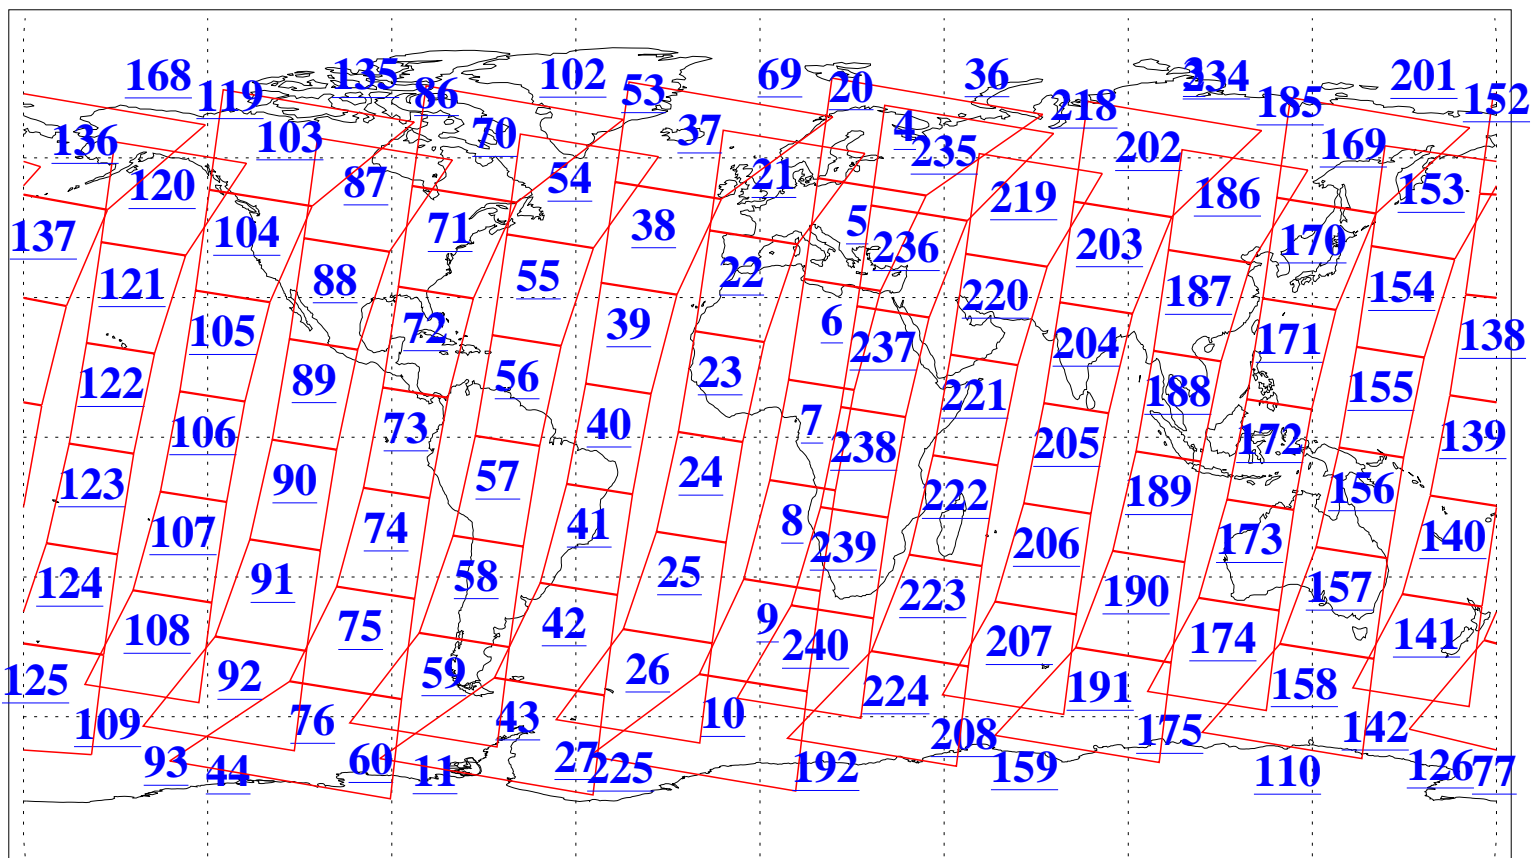

L1B Availability
AMSU Granules: 240
HSB Granules: 0
AIRS Granules: 240

22 Oct 2006
DoY 295
Aqua Day 1632
Granules: 1 to 120

Granules: 121 to 240

Legend: AMSU Available, HSB Available, AIRS Available

L1B Availability
AMSU Granules: 240
HSB Granules: 0
AIRS Granules: 240

22 Oct 2006
DoY 295
Aqua Day 1632

Ascending Granules

Descending Granules

Legend: AMSU Available, HSB Available, AIRS Available

L1B Availability
 AMSU Granules: 240
 HSB Granules: 0
 AIRS Granules: 240

22 Oct 2006
 DoY 295
 Aqua Day 1632

Northern Hemisphere Granules

Southern Hemisphere Granules

Legend: AMSU Available, HSB Available, AIRS Available