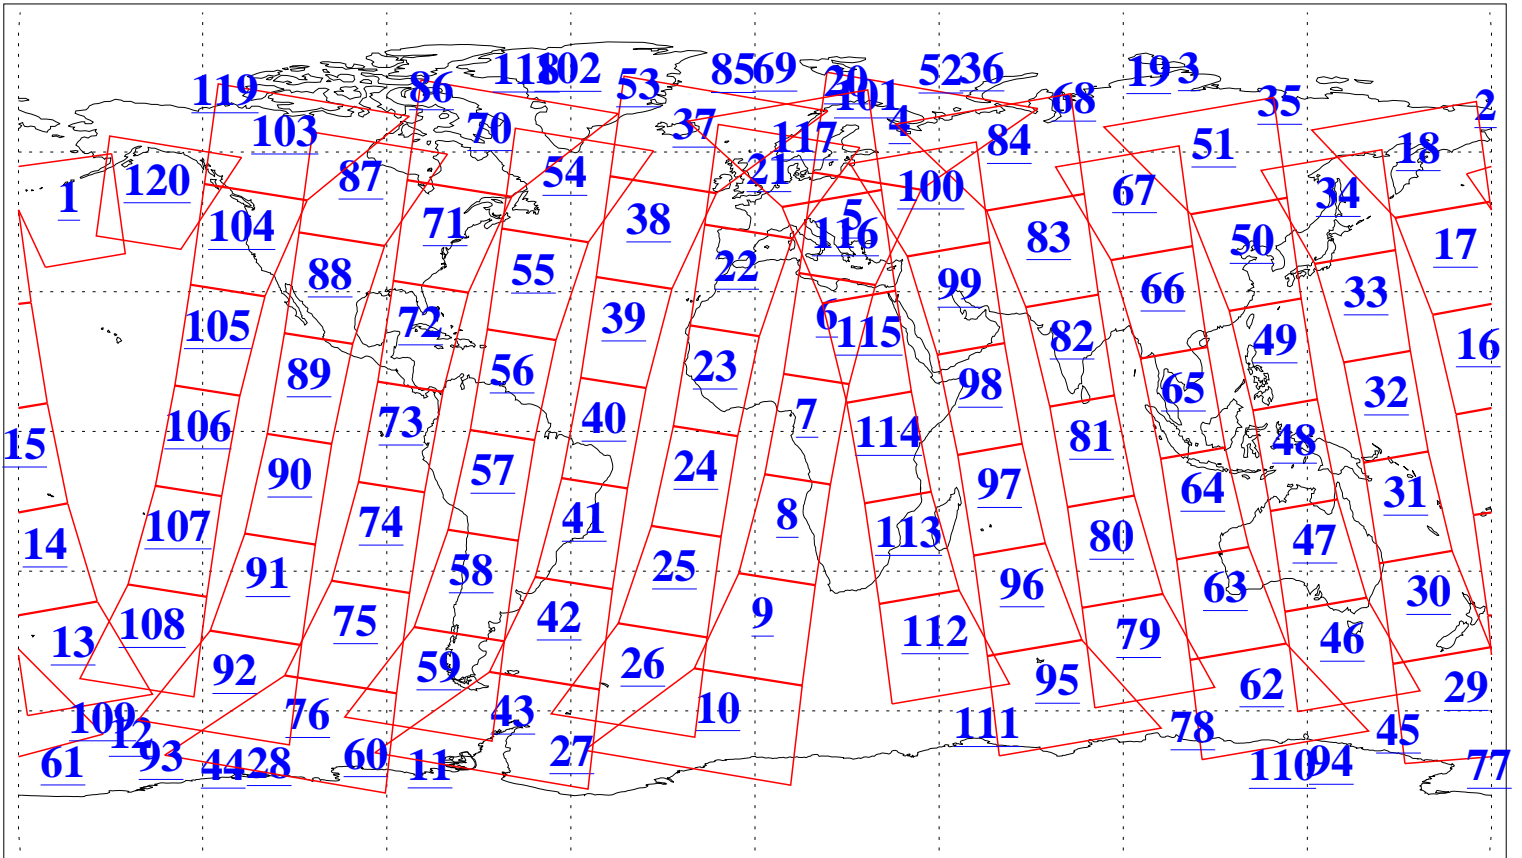

L1B Availability
AMSU Granules: 240
HSB Granules: 0
AIRS Granules: 240

22 Oct 2006
DoY 295
Aqua Day 1632
Granules: 1 to 120

Granules: 121 to 240

Legend: AMSU Available, HSB Available, AIRS Available

L1B Availability
AMSU Granules: 240
HSB Granules: 0
AIRS Granules: 240

22 Oct 2006
DoY 295
Aqua Day 1632

Ascending Granules

Descending Granules

Legend: AMSU Available, HSB Available, AIRS Available

L1B Availability
 AMSU Granules: 240
 HSB Granules: 0
 AIRS Granules: 240

22 Oct 2006
 DoY 295
 Aqua Day 1632

Northern Hemisphere Granules

Southern Hemisphere Granules

Legend: AMSU Available, HSB Available, AIRS Available