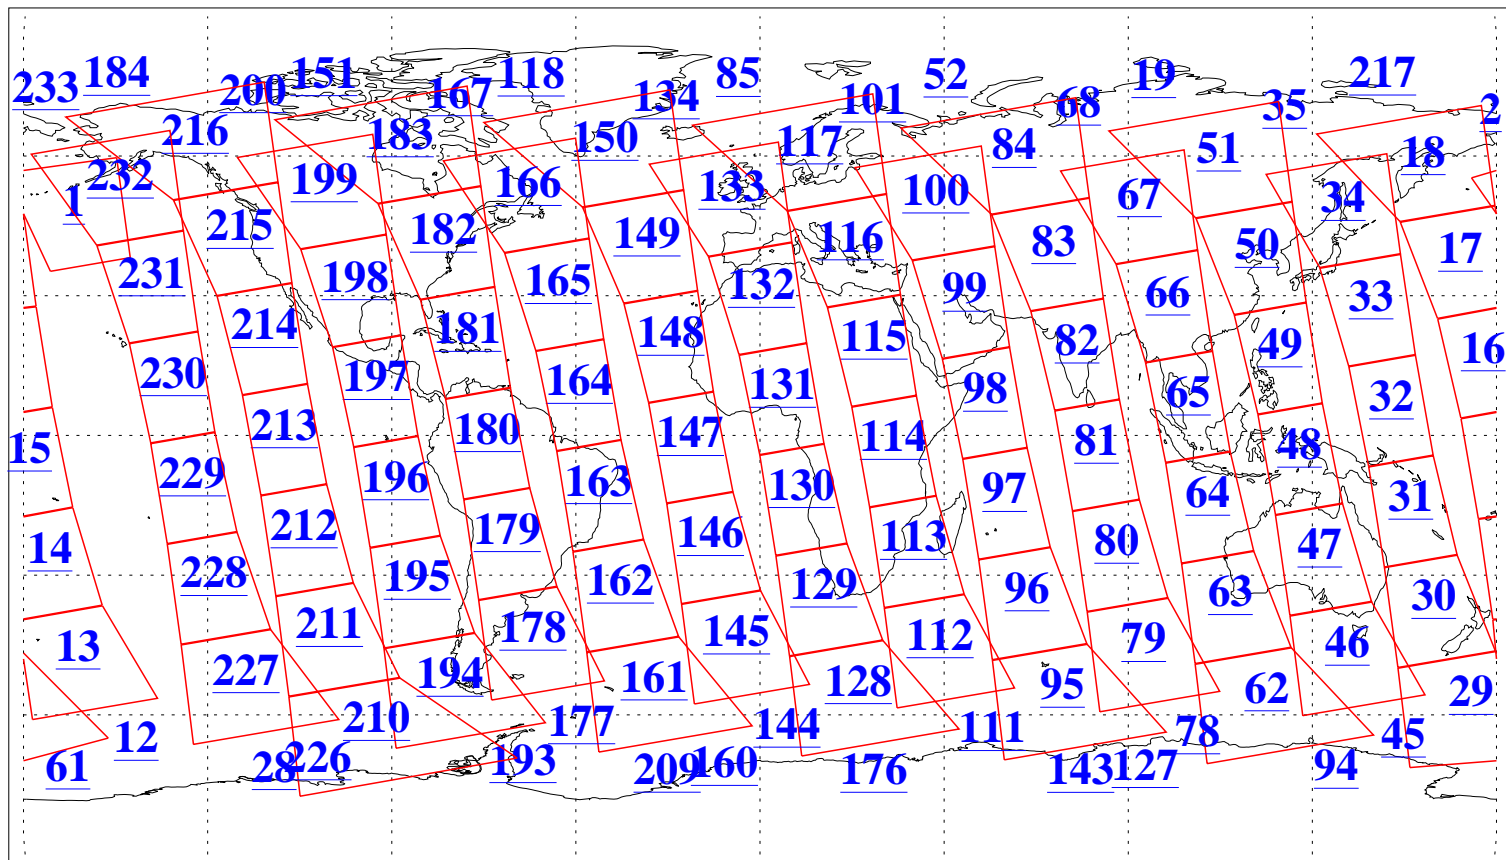

L1B Availability
AMSU Granules: 240
HSB Granules: 0
AIRS Granules: 240

22 Oct 2006
DoY 295
Aqua Day 1632
Granules: 1 to 120

Granules: 121 to 240

Legend: AMSU Available, HSB Available, AIRS Available

L1B Availability
AMSU Granules: 240
HSB Granules: 0
AIRS Granules: 240

22 Oct 2006
DoY 295
Aqua Day 1632

Ascending Granules

Descending Granules

Legend: AMSU Available, HSB Available, AIRS Available

L1B Availability
 AMSU Granules: 240
 HSB Granules: 0
 AIRS Granules: 240

22 Oct 2006
 DoY 295
 Aqua Day 1632

Northern Hemisphere Granules

Southern Hemisphere Granules

Legend: AMSU Available, HSB Available, AIRS Available