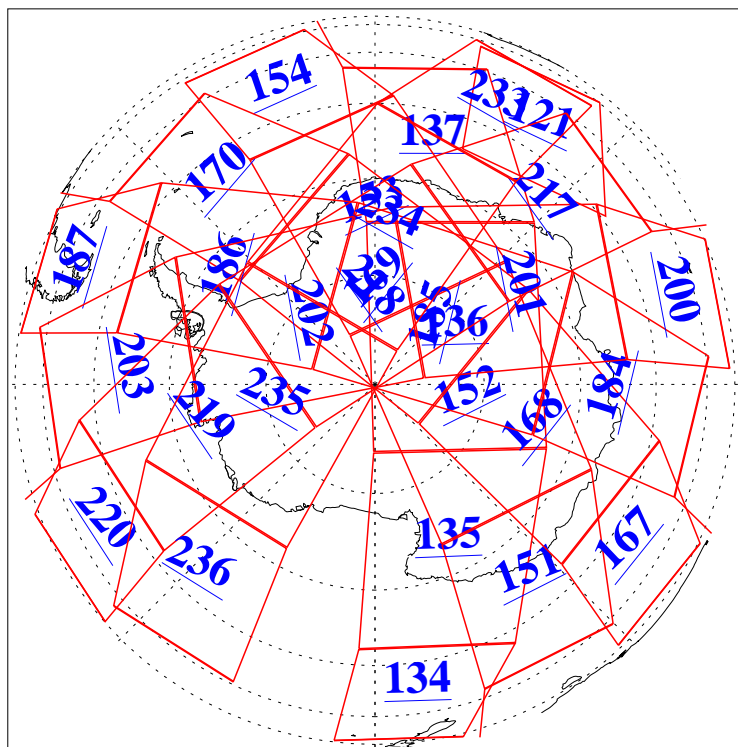

L1B Availability
AMSU Granules: 240
HSB Granules: 0
AIRS Granules: 240

21 Oct 2006
DoY 294
Aqua Day 1631
Granules: 1 to 120

Granules: 121 to 240

Legend: AMSU Available, HSB Available, AIRS Available

L1B Availability
AMSU Granules: 240
HSB Granules: 0
AIRS Granules: 240

21 Oct 2006
DoY 294
Aqua Day 1631
Ascending Granules

Descending Granules

Legend: AMSU Available, HSB Available, AIRS Available

L1B Availability
 AMSU Granules: 240
 HSB Granules: 0
 AIRS Granules: 240

21 Oct 2006
 DoY 294
 Aqua Day 1631

Northern Hemisphere Granules

Southern Hemisphere Granules

Legend: AMSU Available, HSB Available, AIRS Available