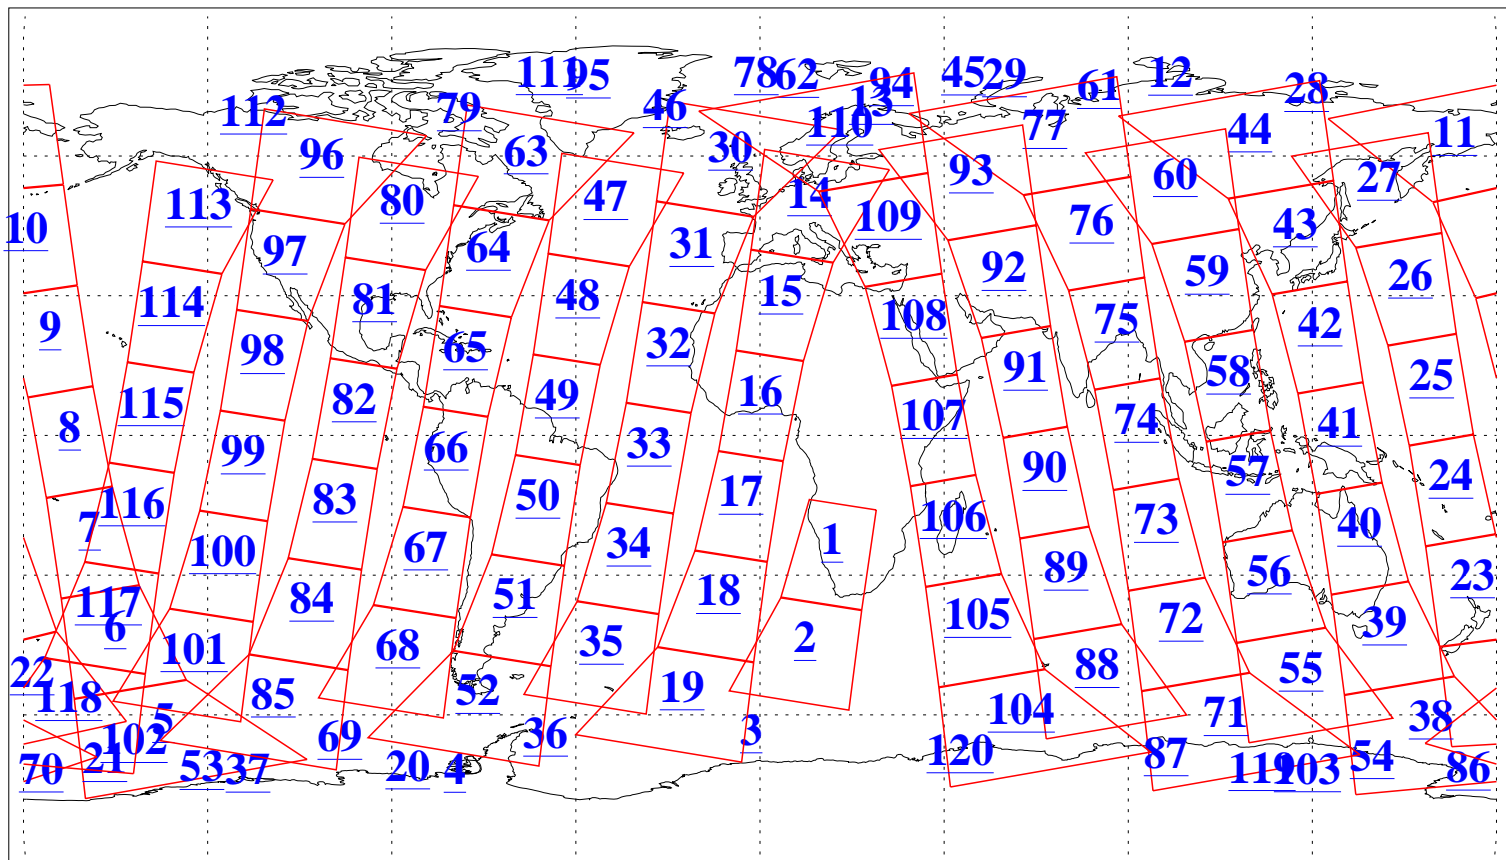

L1B Availability
AMSU Granules: 240
HSB Granules: 0
AIRS Granules: 240

21 Oct 2006
DoY 294
Aqua Day 1631
Granules: 1 to 120

Granules: 121 to 240

Legend: AMSU Available, HSB Available, AIRS Available

L1B Availability
AMSU Granules: 240
HSB Granules: 0
AIRS Granules: 240

21 Oct 2006
DoY 294
Aqua Day 1631
Ascending Granules

Descending Granules

Legend: AMSU Available, HSB Available, AIRS Available

L1B Availability
 AMSU Granules: 240
 HSB Granules: 0
 AIRS Granules: 240

21 Oct 2006
 DoY 294
 Aqua Day 1631

Northern Hemisphere Granules

Southern Hemisphere Granules

Legend: AMSU Available, HSB Available, AIRS Available