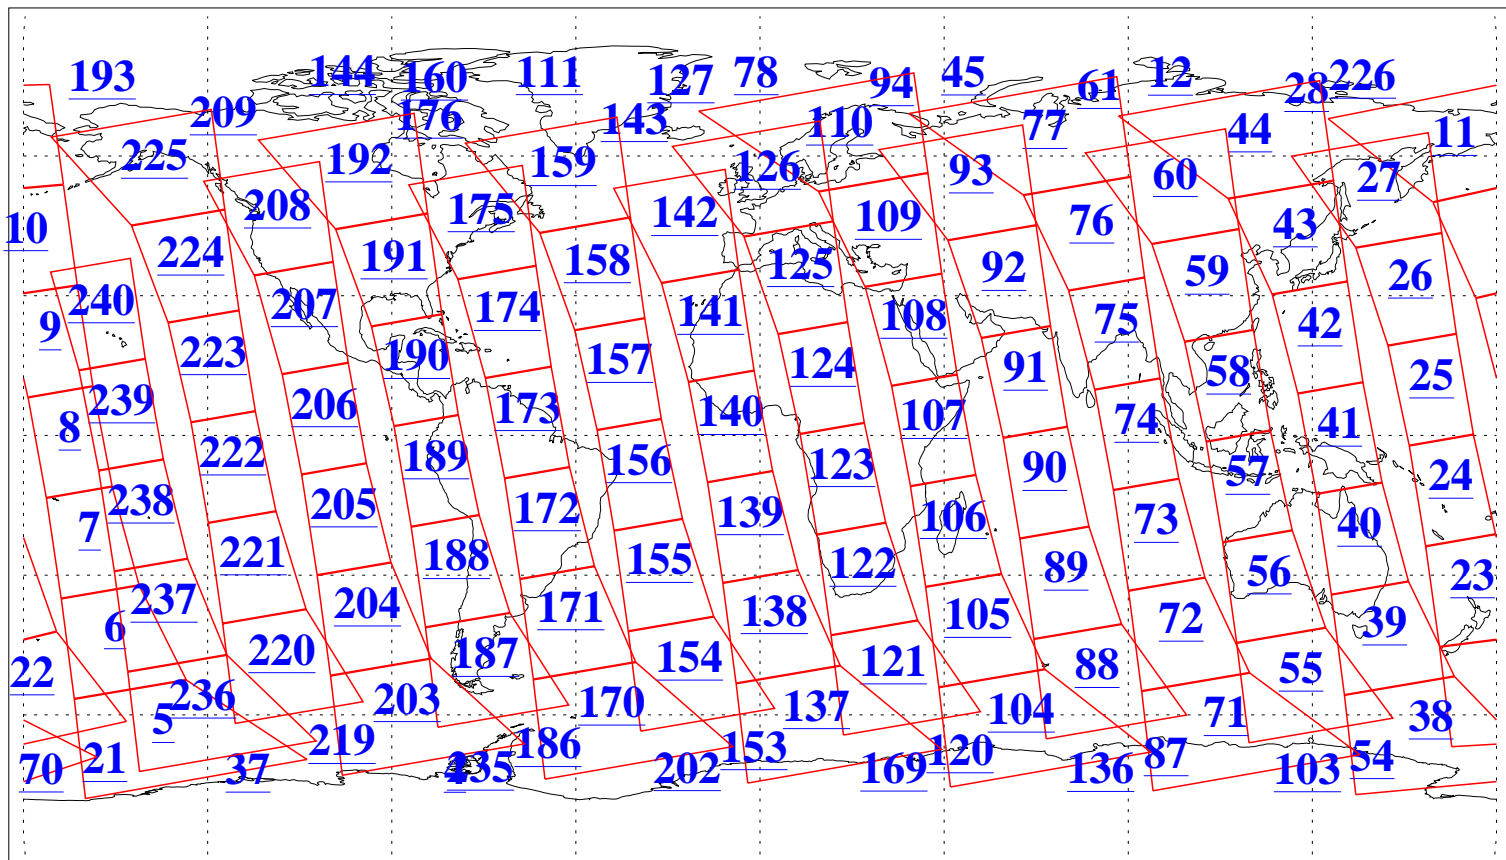

L1B Availability
AMSU Granules: 240
HSB Granules: 0
AIRS Granules: 240

21 Oct 2006
DoY 294
Aqua Day 1631
Granules: 1 to 120

Granules: 121 to 240

Legend: AMSU Available, HSB Available, AIRS Available

L1B Availability
AMSU Granules: 240
HSB Granules: 0
AIRS Granules: 240

21 Oct 2006
DoY 294
Aqua Day 1631
Ascending Granules

Descending Granules

Legend: AMSU Available, HSB Available, AIRS Available

L1B Availability
 AMSU Granules: 240
 HSB Granules: 0
 AIRS Granules: 240

21 Oct 2006
 DoY 294
 Aqua Day 1631

Northern Hemisphere Granules

Southern Hemisphere Granules

Legend: AMSU Available, HSB Available, AIRS Available