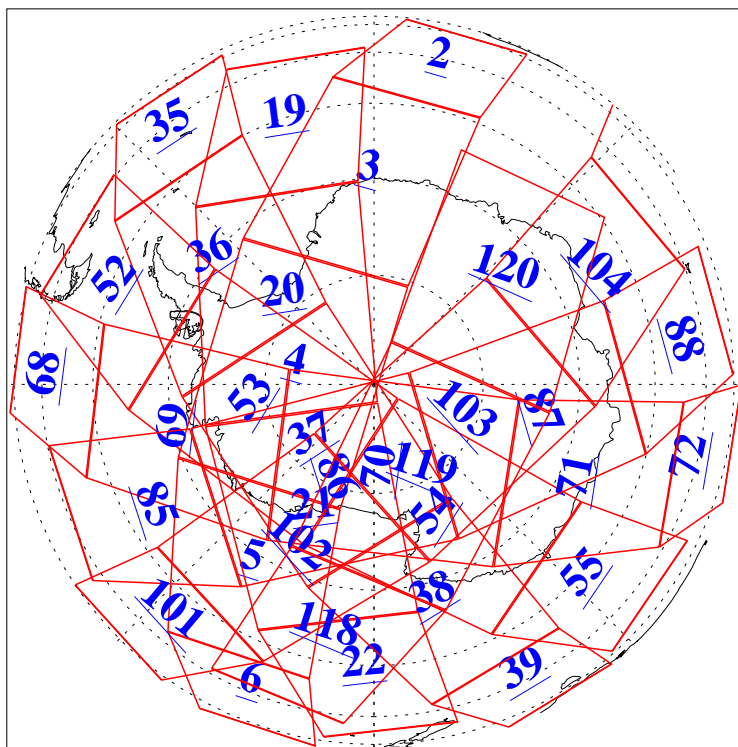

L1B Availability
AMSU Granules: 240
HSB Granules: 0
AIRS Granules: 240

21 Oct 2006
DoY 294
Aqua Day 1631
Granules: 1 to 120

Granules: 121 to 240

Legend: AMSU Available, HSB Available, AIRS Available

L1B Availability
AMSU Granules: 240
HSB Granules: 0
AIRS Granules: 240

21 Oct 2006
DoY 294
Aqua Day 1631
Ascending Granules

Descending Granules

Legend: AMSU Available, HSB Available, AIRS Available

L1B Availability
 AMSU Granules: 240
 HSB Granules: 0
 AIRS Granules: 240

21 Oct 2006
 DoY 294
 Aqua Day 1631

Northern Hemisphere Granules

Southern Hemisphere Granules

Legend: AMSU Available, HSB Available, AIRS Available