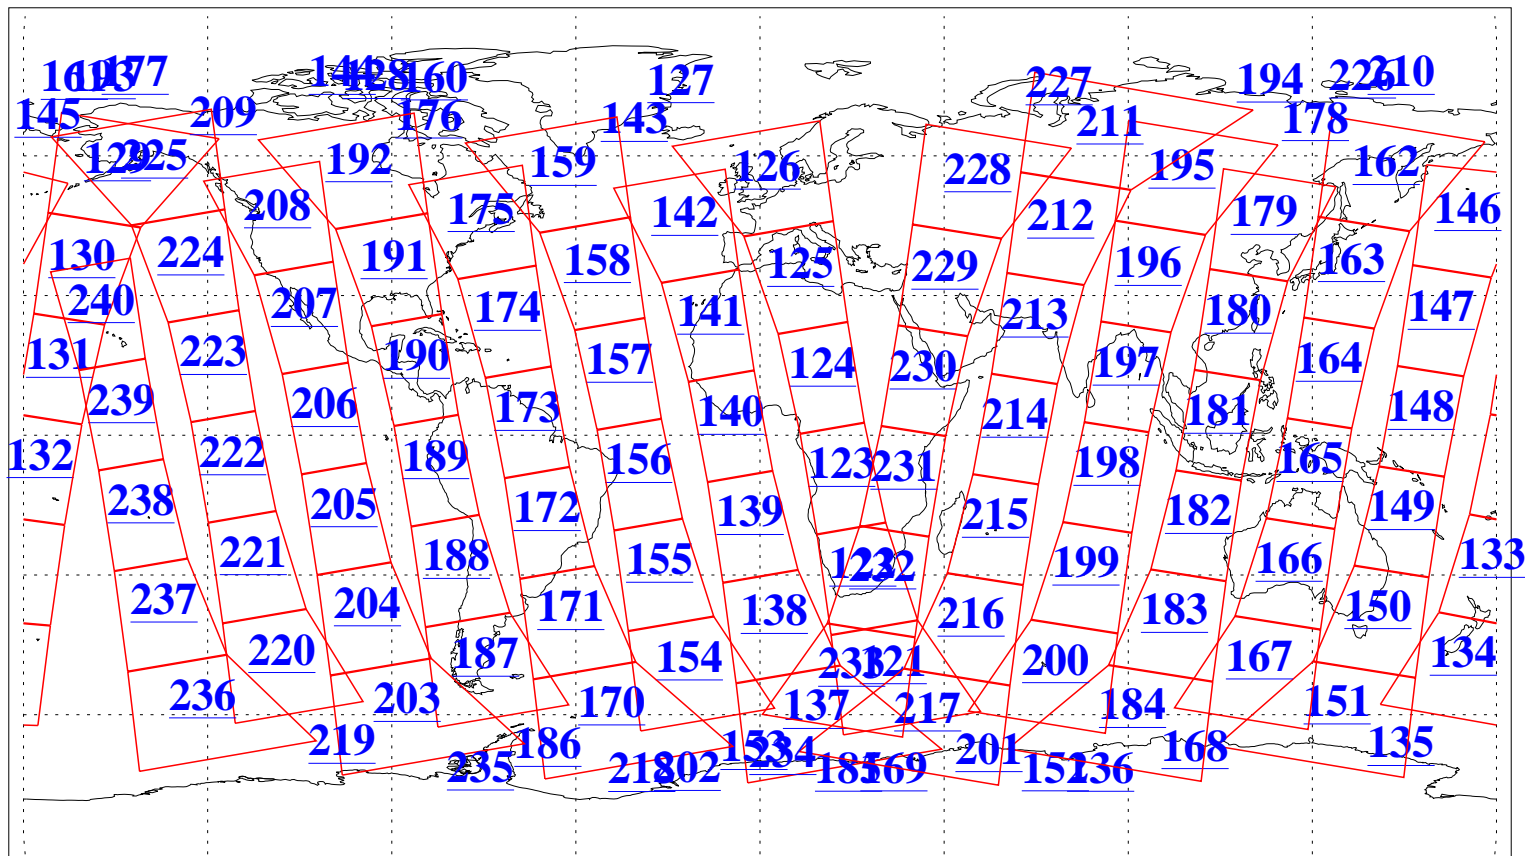

L1B Availability
AMSU Granules: 240
HSB Granules: 0
AIRS Granules: 240

21 Oct 2006
DoY 294
Aqua Day 1631
Granules: 1 to 120

Granules: 121 to 240

Legend: AMSU Available, HSB Available, AIRS Available

L1B Availability
AMSU Granules: 240
HSB Granules: 0
AIRS Granules: 240

21 Oct 2006
DoY 294
Aqua Day 1631
Ascending Granules

Descending Granules

Legend: AMSU Available, HSB Available, AIRS Available

L1B Availability
 AMSU Granules: 240
 HSB Granules: 0
 AIRS Granules: 240

21 Oct 2006
 DoY 294
 Aqua Day 1631

Northern Hemisphere Granules

Southern Hemisphere Granules

Legend: AMSU Available, HSB Available, AIRS Available