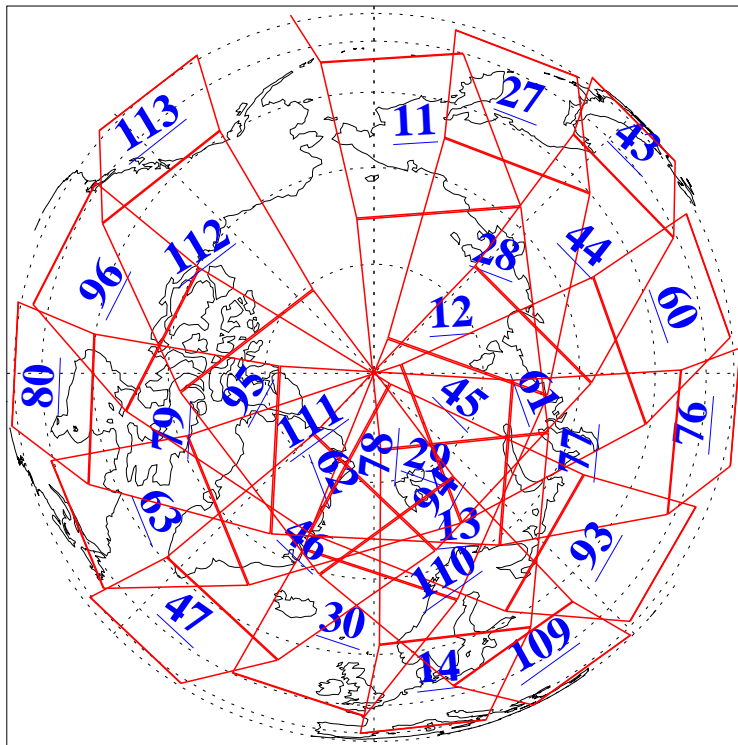

L1B Availability
AMSU Granules: 240
HSB Granules: 0
AIRS Granules: 240

21 Oct 2006
DoY 294
Aqua Day 1631
Granules: 1 to 120

Granules: 121 to 240

Legend: AMSU Available, HSB Available, AIRS Available

L1B Availability
AMSU Granules: 240
HSB Granules: 0
AIRS Granules: 240

21 Oct 2006
DoY 294
Aqua Day 1631
Ascending Granules

Descending Granules

Legend: AMSU Available, HSB Available, AIRS Available

L1B Availability
 AMSU Granules: 240
 HSB Granules: 0
 AIRS Granules: 240

21 Oct 2006
 DoY 294
 Aqua Day 1631

Northern Hemisphere Granules

Southern Hemisphere Granules

Legend: AMSU Available, HSB Available, AIRS Available