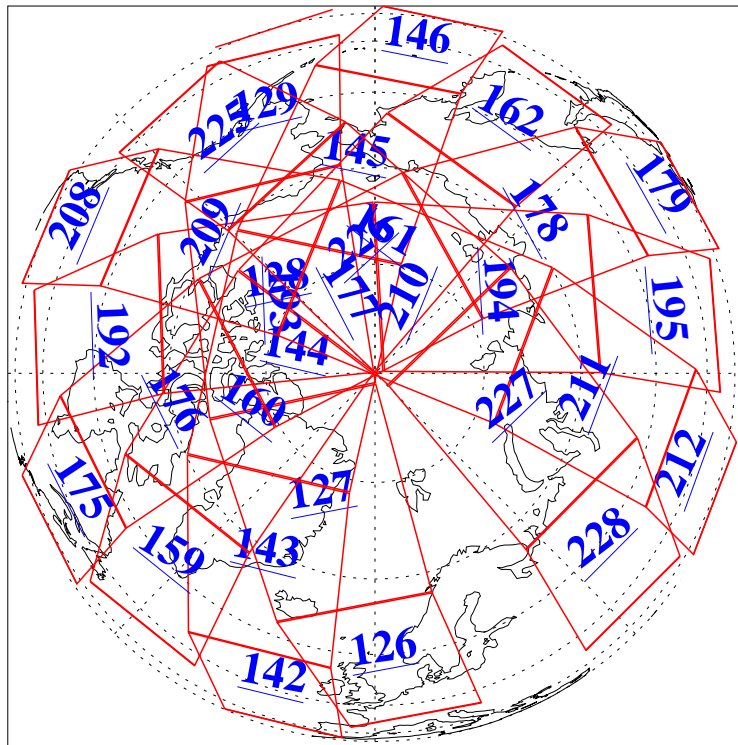

L1B Availability
AMSU Granules: 240
HSB Granules: 0
AIRS Granules: 240

21 Oct 2006
DoY 294
Aqua Day 1631
Granules: 1 to 120

Granules: 121 to 240

Legend: AMSU Available, HSB Available, AIRS Available

L1B Availability
AMSU Granules: 240
HSB Granules: 0
AIRS Granules: 240

21 Oct 2006
DoY 294
Aqua Day 1631
Ascending Granules

Descending Granules

Legend: AMSU Available, HSB Available, AIRS Available

L1B Availability
 AMSU Granules: 240
 HSB Granules: 0
 AIRS Granules: 240

21 Oct 2006
 DoY 294
 Aqua Day 1631

Northern Hemisphere Granules

Southern Hemisphere Granules

Legend: AMSU Available, HSB Available, AIRS Available