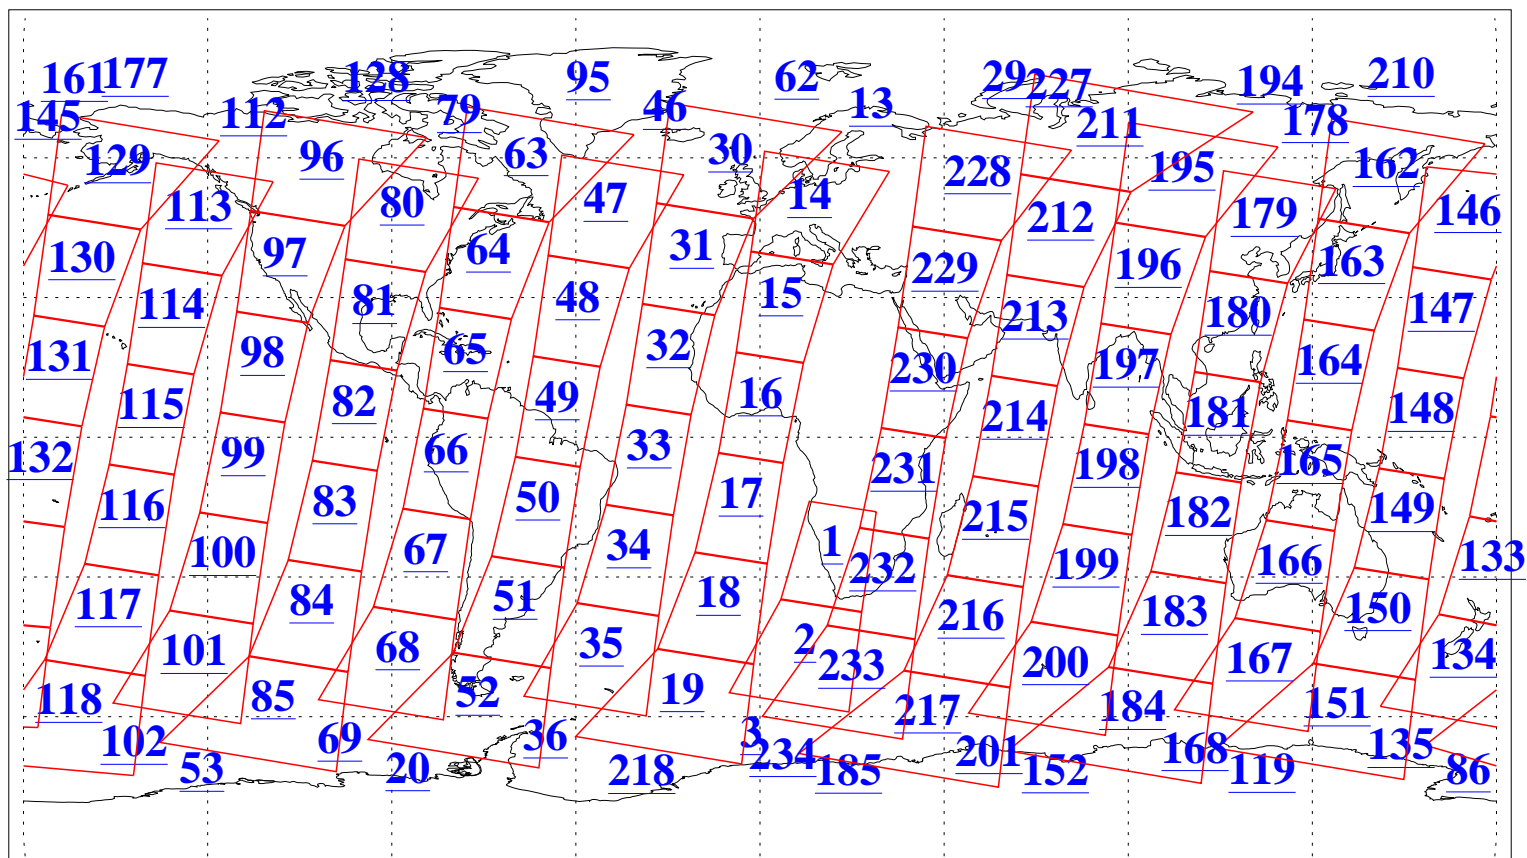

L1B Availability
AMSU Granules: 240
HSB Granules: 0
AIRS Granules: 240

21 Oct 2006
DoY 294
Aqua Day 1631
Granules: 1 to 120

Granules: 121 to 240

Legend: AMSU Available, HSB Available, AIRS Available

L1B Availability
AMSU Granules: 240
HSB Granules: 0
AIRS Granules: 240

21 Oct 2006
DoY 294
Aqua Day 1631
Ascending Granules

Descending Granules

Legend: AMSU Available, HSB Available, AIRS Available

L1B Availability
 AMSU Granules: 240
 HSB Granules: 0
 AIRS Granules: 240

21 Oct 2006
 DoY 294
 Aqua Day 1631

Northern Hemisphere Granules

Southern Hemisphere Granules

Legend: AMSU Available, HSB Available, AIRS Available