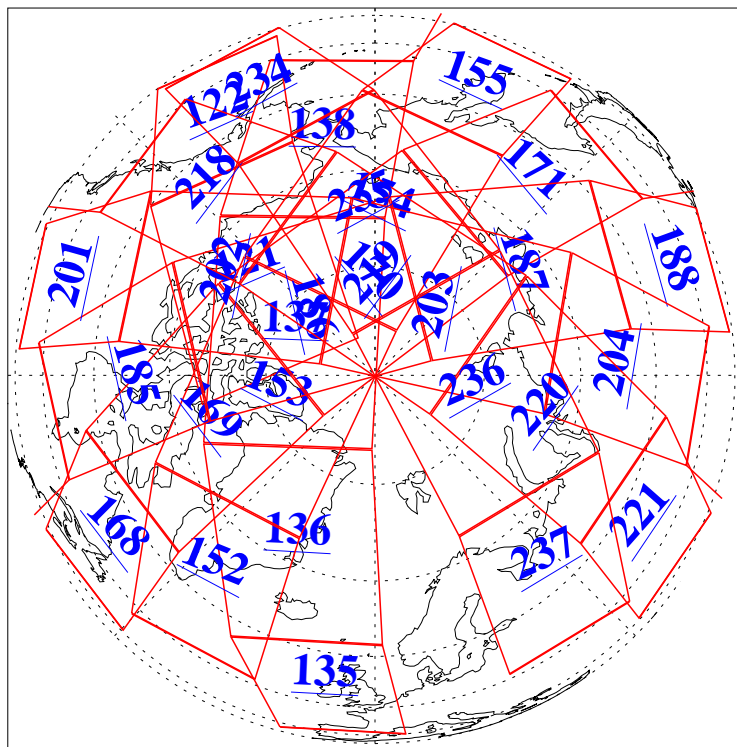

L1B Availability
AMSU Granules: 240
HSB Granules: 0
AIRS Granules: 240

20 Oct 2006
DoY 293
Aqua Day 1630
Granules: 1 to 120

Granules: 121 to 240

Legend: AMSU Available, HSB Available, AIRS Available

L1B Availability
AMSU Granules: 240
HSB Granules: 0
AIRS Granules: 240

20 Oct 2006
DoY 293
Aqua Day 1630
Ascending Granules

Descending Granules

Legend: AMSU Available, HSB Available, AIRS Available

L1B Availability
AMSU Granules: 240
HSB Granules: 0
AIRS Granules: 240

20 Oct 2006
DoY 293
Aqua Day 1630

Northern Hemisphere Granules

Southern Hemisphere Granules

Legend: AMSU Available, HSB Available, AIRS Available