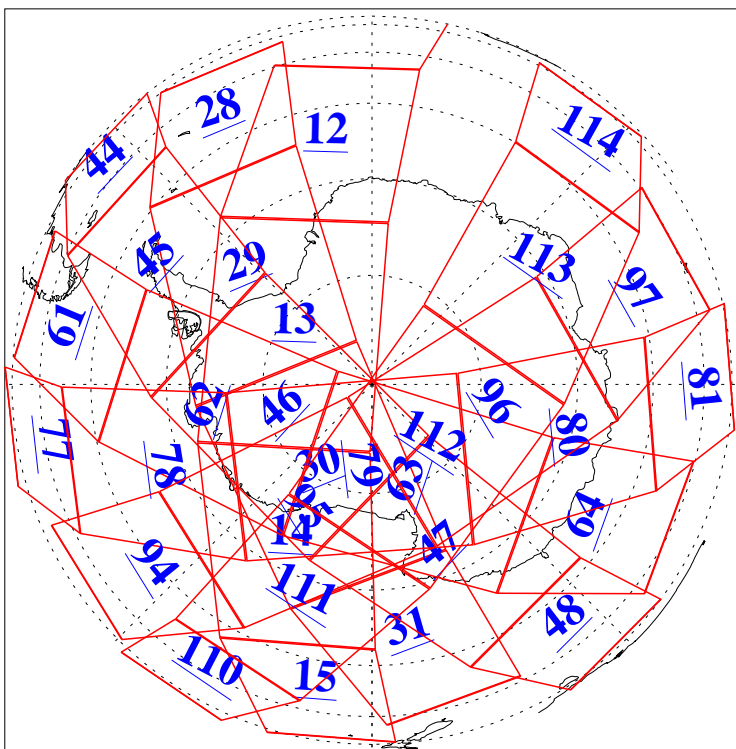

L1B Availability
AMSU Granules: 240
HSB Granules: 0
AIRS Granules: 240

20 Oct 2006
DoY 293
Aqua Day 1630
Granules: 1 to 120

Granules: 121 to 240

Legend: AMSU Available, HSB Available, AIRS Available

L1B Availability
AMSU Granules: 240
HSB Granules: 0
AIRS Granules: 240

20 Oct 2006
DoY 293
Aqua Day 1630
Ascending Granules

Descending Granules

Legend: AMSU Available, HSB Available, AIRS Available

L1B Availability
AMSU Granules: 240
HSB Granules: 0
AIRS Granules: 240

20 Oct 2006
DoY 293
Aqua Day 1630

Northern Hemisphere Granules

Southern Hemisphere Granules

Legend: AMSU Available, HSB Available, AIRS Available