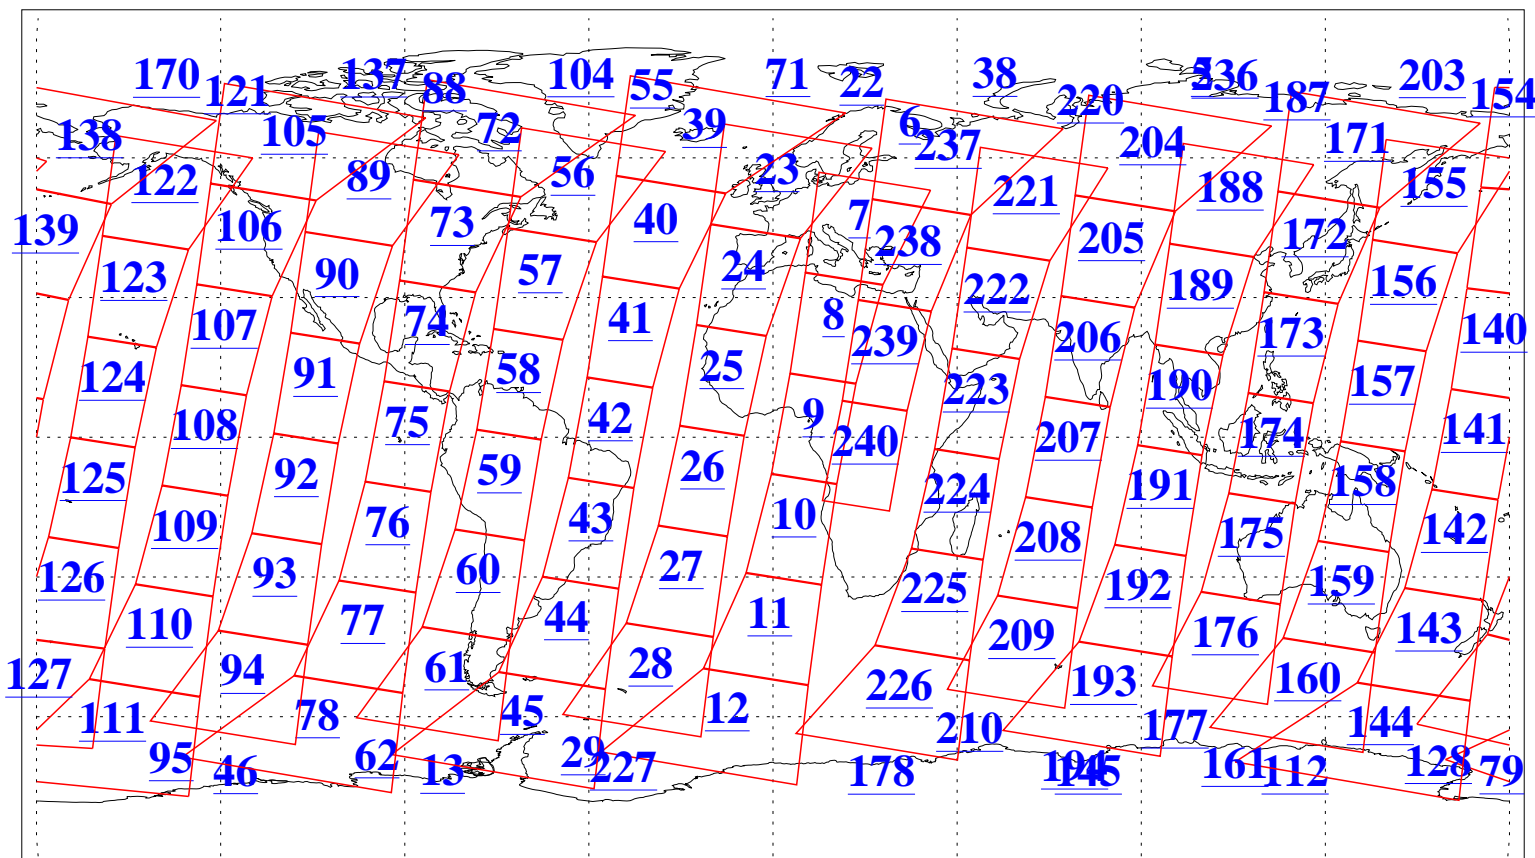

L1B Availability
AMSU Granules: 240
HSB Granules: 0
AIRS Granules: 240

20 Oct 2006
DoY 293
Aqua Day 1630
Granules: 1 to 120

Granules: 121 to 240

Legend: AMSU Available, HSB Available, AIRS Available

L1B Availability
AMSU Granules: 240
HSB Granules: 0
AIRS Granules: 240

20 Oct 2006
DoY 293
Aqua Day 1630
Ascending Granules

Descending Granules

Legend: AMSU Available, HSB Available, AIRS Available

L1B Availability
AMSU Granules: 240
HSB Granules: 0
AIRS Granules: 240

20 Oct 2006
DoY 293
Aqua Day 1630

Northern Hemisphere Granules

Southern Hemisphere Granules

Legend: AMSU Available, HSB Available, AIRS Available