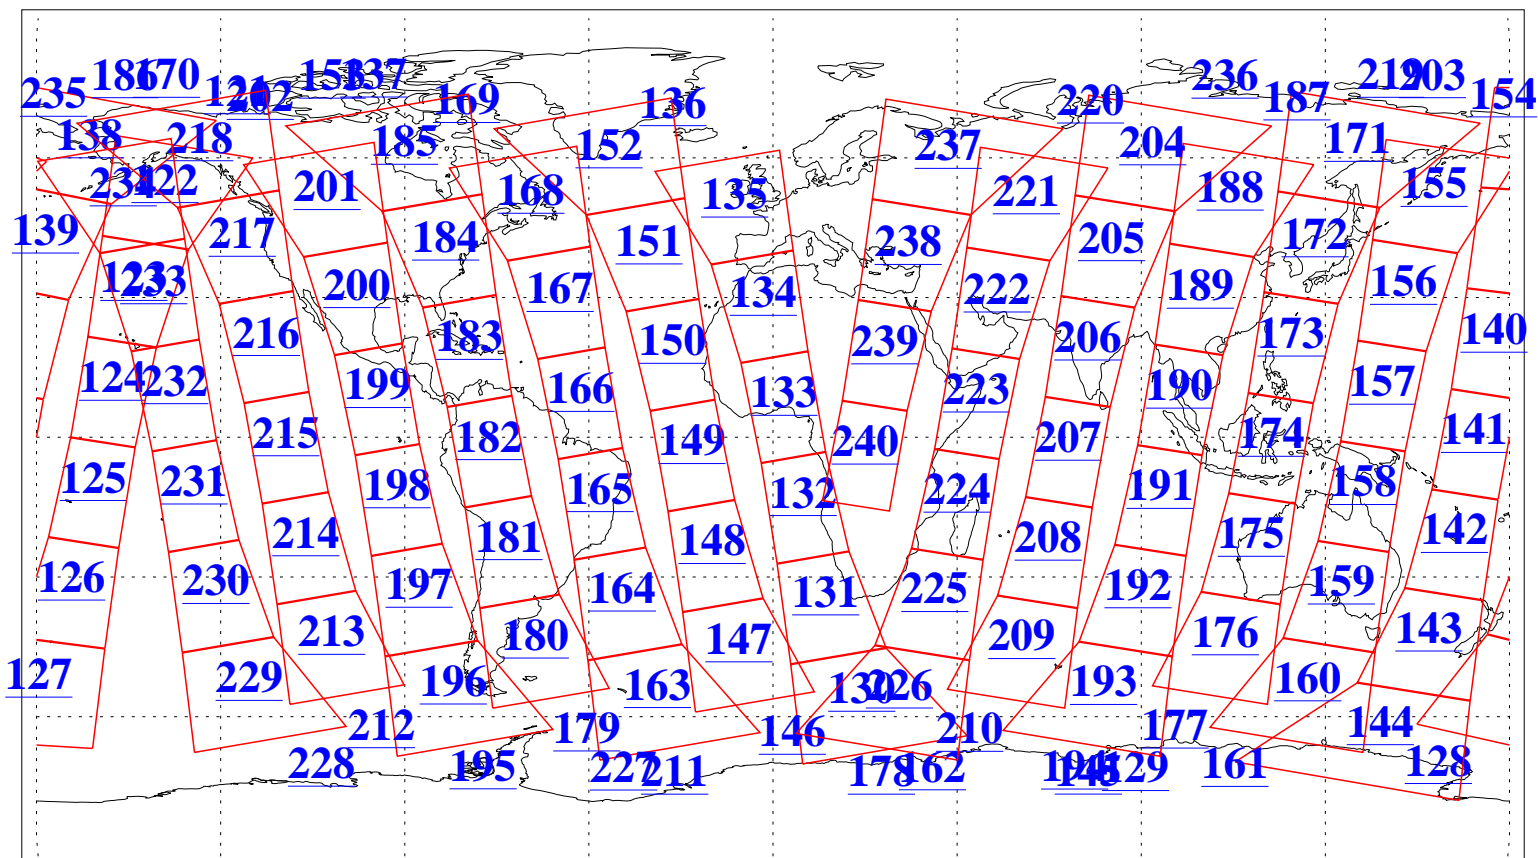

L1B Availability
AMSU Granules: 240
HSB Granules: 0
AIRS Granules: 240

20 Oct 2006
DoY 293
Aqua Day 1630
Granules: 1 to 120

Granules: 121 to 240

Legend: AMSU Available, HSB Available, AIRS Available

L1B Availability
AMSU Granules: 240
HSB Granules: 0
AIRS Granules: 240

20 Oct 2006
DoY 293
Aqua Day 1630
Ascending Granules

Descending Granules

Legend: AMSU Available, HSB Available, AIRS Available

L1B Availability
AMSU Granules: 240
HSB Granules: 0
AIRS Granules: 240

20 Oct 2006
DoY 293
Aqua Day 1630

Northern Hemisphere Granules

Southern Hemisphere Granules

Legend: AMSU Available, HSB Available, AIRS Available