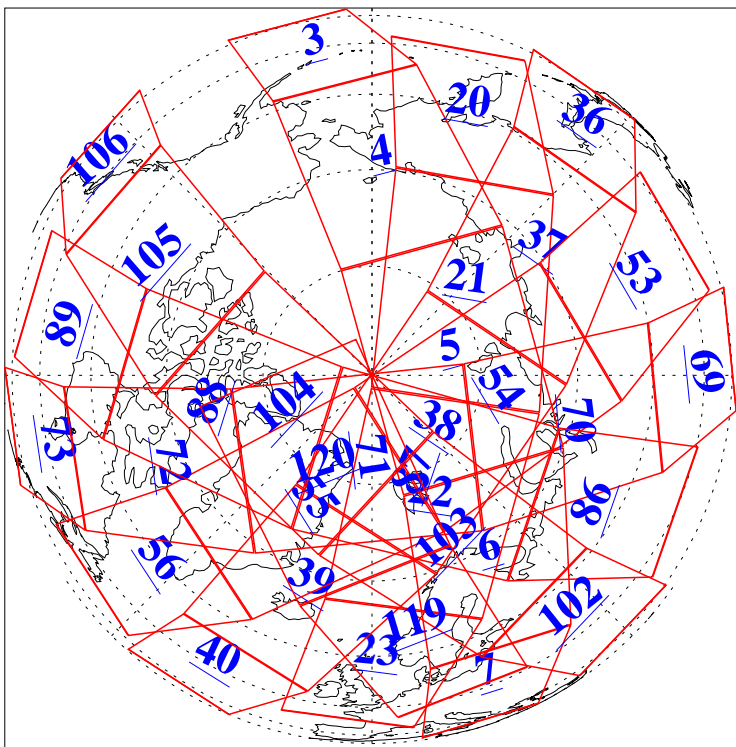

L1B Availability
AMSU Granules: 240
HSB Granules: 0
AIRS Granules: 240

20 Oct 2006
DoY 293
Aqua Day 1630
Granules: 1 to 120

Granules: 121 to 240

Legend: AMSU Available, HSB Available, AIRS Available

L1B Availability
AMSU Granules: 240
HSB Granules: 0
AIRS Granules: 240

20 Oct 2006
DoY 293
Aqua Day 1630
Ascending Granules

Descending Granules

Legend: AMSU Available, HSB Available, AIRS Available

L1B Availability
AMSU Granules: 240
HSB Granules: 0
AIRS Granules: 240

20 Oct 2006
DoY 293
Aqua Day 1630

Northern Hemisphere Granules

Southern Hemisphere Granules

Legend: AMSU Available, HSB Available, AIRS Available