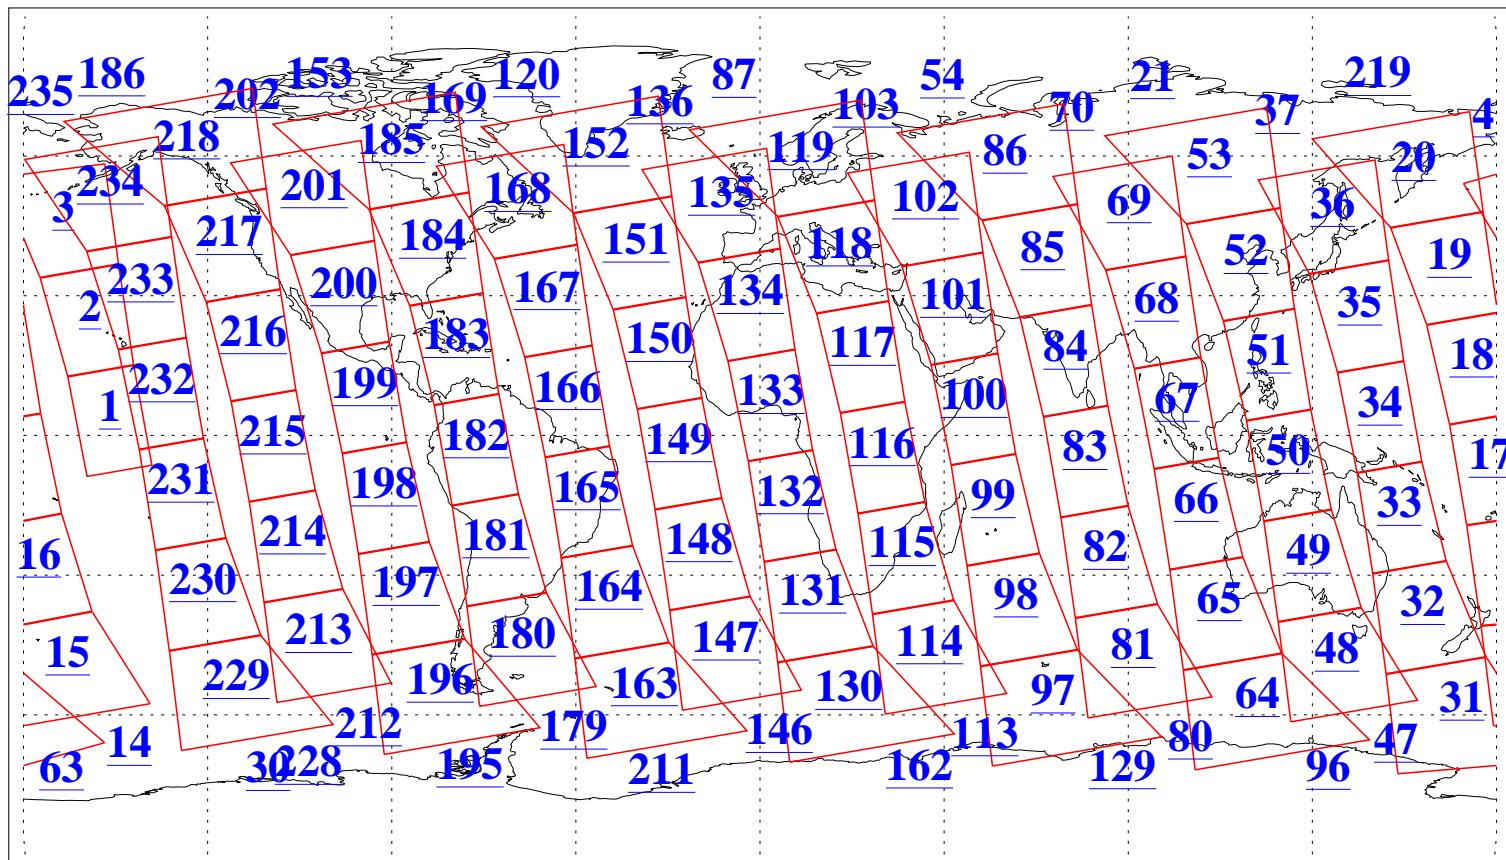

L1B Availability
AMSU Granules: 240
HSB Granules: 0
AIRS Granules: 240

20 Oct 2006
DoY 293
Aqua Day 1630
Granules: 1 to 120

Granules: 121 to 240

Legend: AMSU Available, HSB Available, AIRS Available

L1B Availability
AMSU Granules: 240
HSB Granules: 0
AIRS Granules: 240

20 Oct 2006
DoY 293
Aqua Day 1630
Ascending Granules

Descending Granules

Legend: AMSU Available, HSB Available, AIRS Available

L1B Availability
AMSU Granules: 240
HSB Granules: 0
AIRS Granules: 240

20 Oct 2006
DoY 293
Aqua Day 1630

Northern Hemisphere Granules

Southern Hemisphere Granules

Legend: AMSU Available, HSB Available, AIRS Available