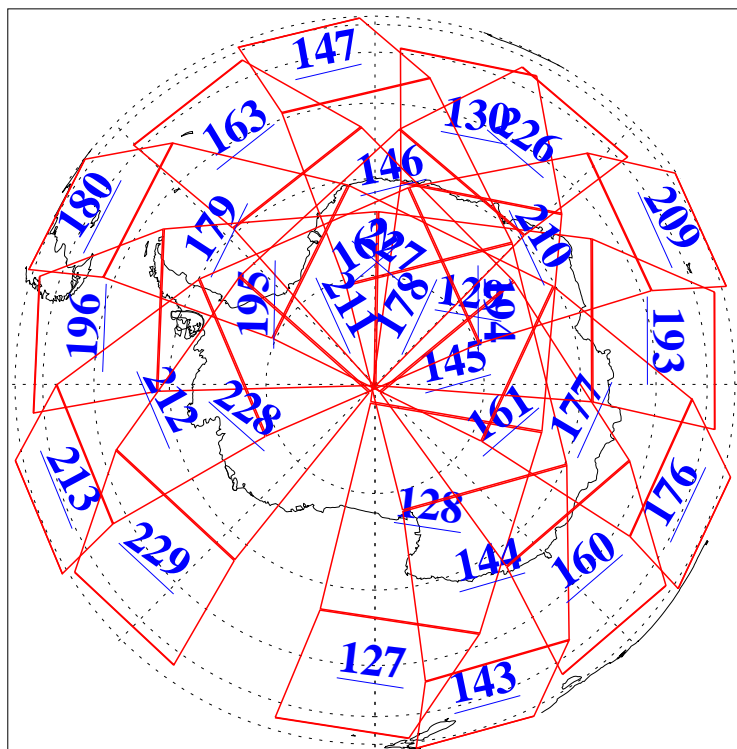

L1B Availability
AMSU Granules: 240
HSB Granules: 0
AIRS Granules: 240

20 Oct 2006
DoY 293
Aqua Day 1630
Granules: 1 to 120

Granules: 121 to 240

Legend: AMSU Available, HSB Available, AIRS Available

L1B Availability
AMSU Granules: 240
HSB Granules: 0
AIRS Granules: 240

20 Oct 2006
DoY 293
Aqua Day 1630
Ascending Granules

Descending Granules

Legend: AMSU Available, HSB Available, AIRS Available

L1B Availability
AMSU Granules: 240
HSB Granules: 0
AIRS Granules: 240

20 Oct 2006
DoY 293
Aqua Day 1630

Northern Hemisphere Granules

Southern Hemisphere Granules

Legend: AMSU Available, HSB Available, AIRS Available