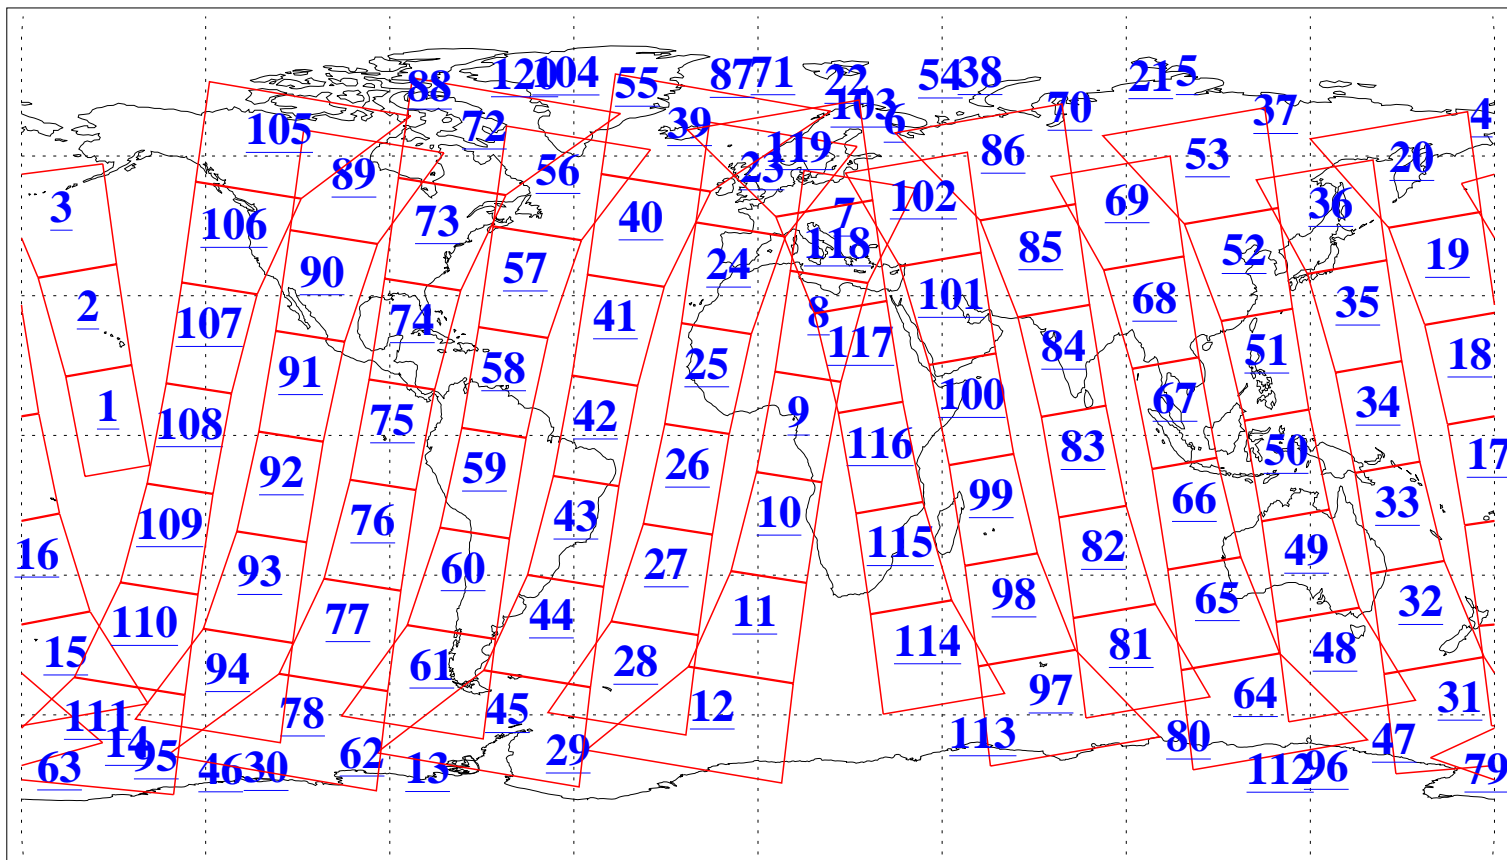

L1B Availability
AMSU Granules: 240
HSB Granules: 0
AIRS Granules: 240

20 Oct 2006
DoY 293
Aqua Day 1630
Granules: 1 to 120

Granules: 121 to 240

Legend: AMSU Available, HSB Available, AIRS Available

L1B Availability
AMSU Granules: 240
HSB Granules: 0
AIRS Granules: 240

20 Oct 2006
DoY 293
Aqua Day 1630
Ascending Granules

Descending Granules

Legend: AMSU Available, HSB Available, AIRS Available

L1B Availability
AMSU Granules: 240
HSB Granules: 0
AIRS Granules: 240

20 Oct 2006
DoY 293
Aqua Day 1630

Northern Hemisphere Granules

Southern Hemisphere Granules

Legend: AMSU Available, HSB Available, AIRS Available