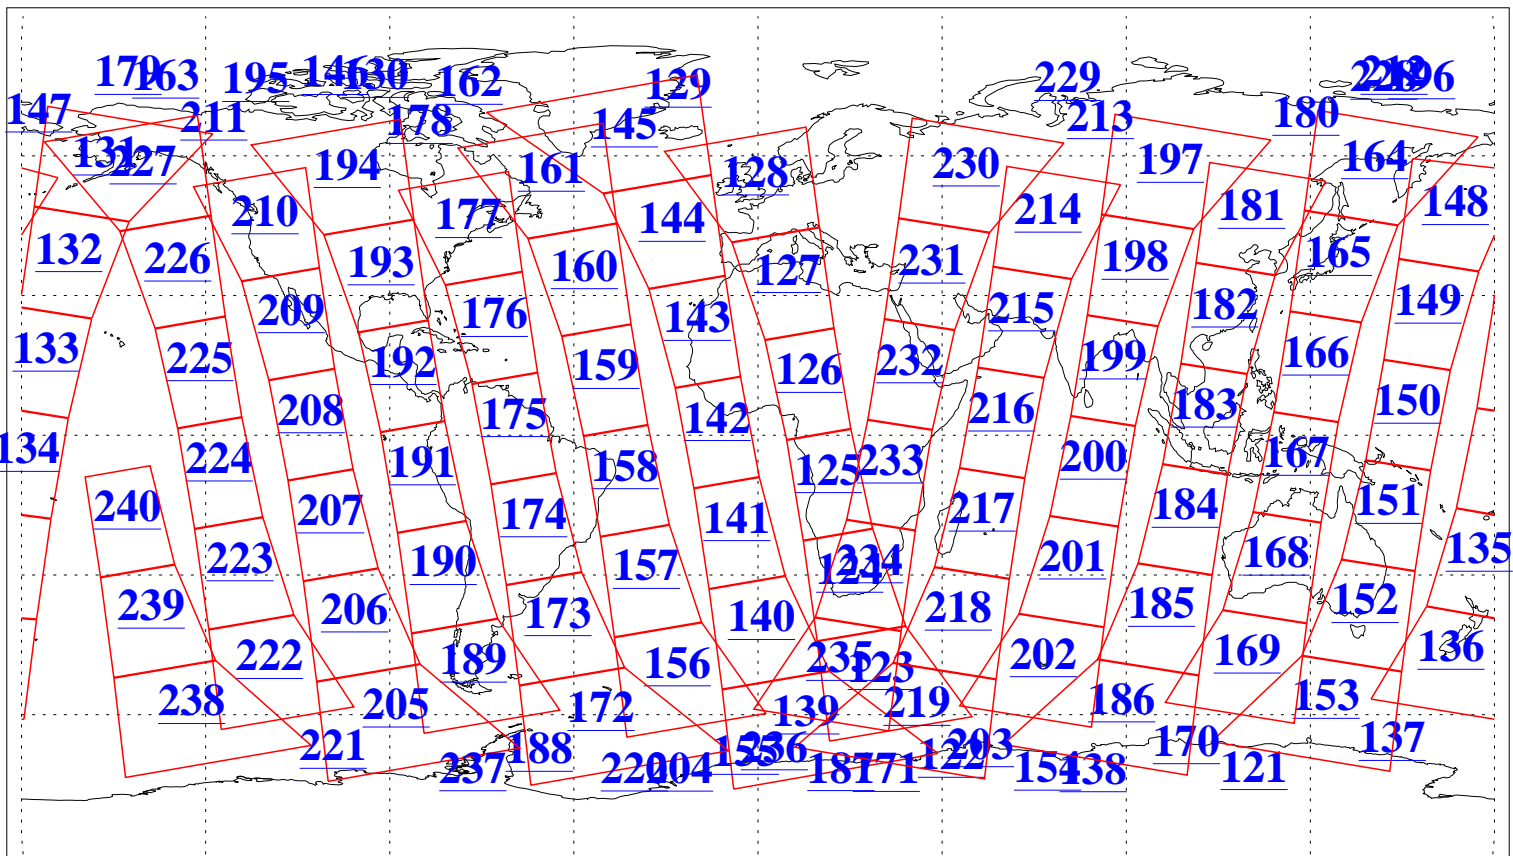

L1B Availability  
AMSU Granules: 240  
HSB Granules: 0  
AIRS Granules: 240

19 Oct 2006  
DoY 292  
Aqua Day 1629  
Granules: 1 to 120

Granules: 121 to 240

Legend: AMSU Available, HSB Available, AIRS Available

L1B Availability  
AMSU Granules: 240  
HSB Granules: 0  
AIRS Granules: 240

19 Oct 2006  
DoY 292  
Aqua Day 1629  
Ascending Granules

Descending Granules

Legend: AMSU Available, HSB Available, AIRS Available

L1B Availability  
 AMSU Granules: 240  
 HSB Granules: 0  
 AIRS Granules: 240

19 Oct 2006  
 DoY 292  
 Aqua Day 1629

Northern Hemisphere Granules

Southern Hemisphere Granules

Legend: AMSU Available, HSB Available, AIRS Available