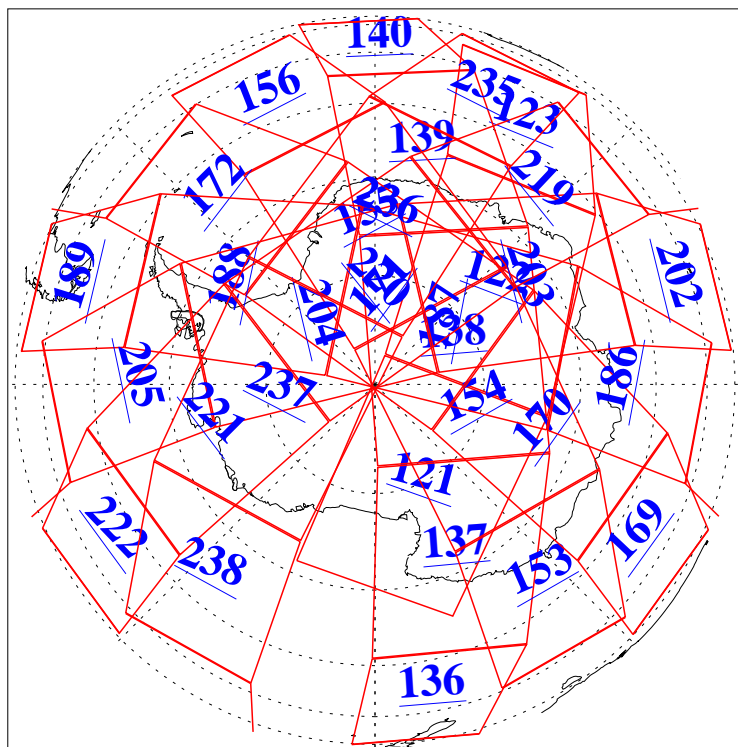

L1B Availability  
AMSU Granules: 240  
HSB Granules: 0  
AIRS Granules: 240

19 Oct 2006  
DoY 292  
Aqua Day 1629  
Granules: 1 to 120

Granules: 121 to 240

Legend: AMSU Available, HSB Available, AIRS Available

L1B Availability  
AMSU Granules: 240  
HSB Granules: 0  
AIRS Granules: 240

19 Oct 2006  
DoY 292  
Aqua Day 1629  
Ascending Granules

Descending Granules

Legend: AMSU Available, HSB Available, AIRS Available

L1B Availability  
 AMSU Granules: 240  
 HSB Granules: 0  
 AIRS Granules: 240

19 Oct 2006  
 DoY 292  
 Aqua Day 1629

Northern Hemisphere Granules

Southern Hemisphere Granules

Legend: AMSU Available, HSB Available, AIRS Available