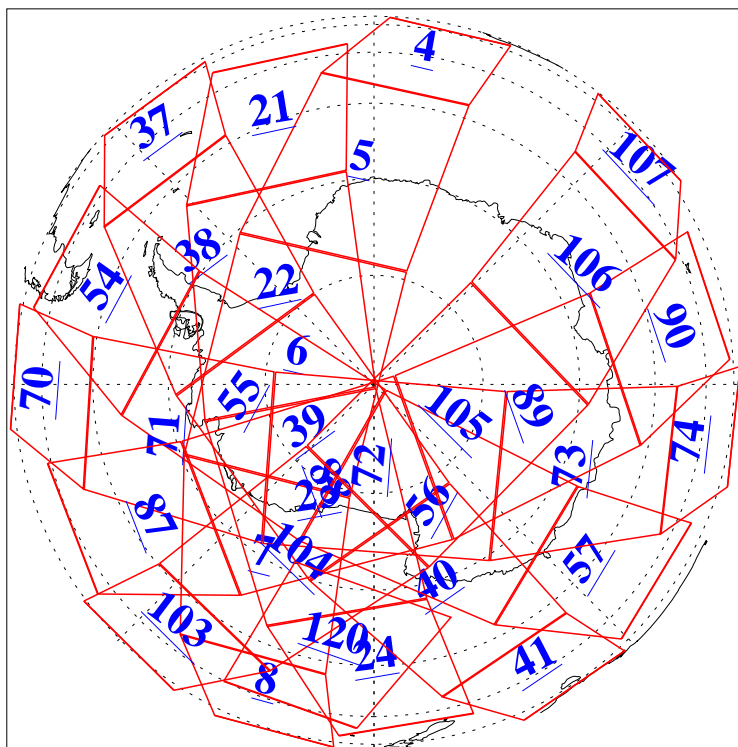

L1B Availability  
AMSU Granules: 240  
HSB Granules: 0  
AIRS Granules: 240

19 Oct 2006  
DoY 292  
Aqua Day 1629  
Granules: 1 to 120

Granules: 121 to 240

Legend: AMSU Available, HSB Available, AIRS Available

L1B Availability  
AMSU Granules: 240  
HSB Granules: 0  
AIRS Granules: 240

19 Oct 2006  
DoY 292  
Aqua Day 1629  
Ascending Granules

Descending Granules

Legend: AMSU Available, HSB Available, AIRS Available

L1B Availability  
 AMSU Granules: 240  
 HSB Granules: 0  
 AIRS Granules: 240

19 Oct 2006  
 DoY 292  
 Aqua Day 1629

Northern Hemisphere Granules

Southern Hemisphere Granules

Legend: AMSU Available, HSB Available, AIRS Available