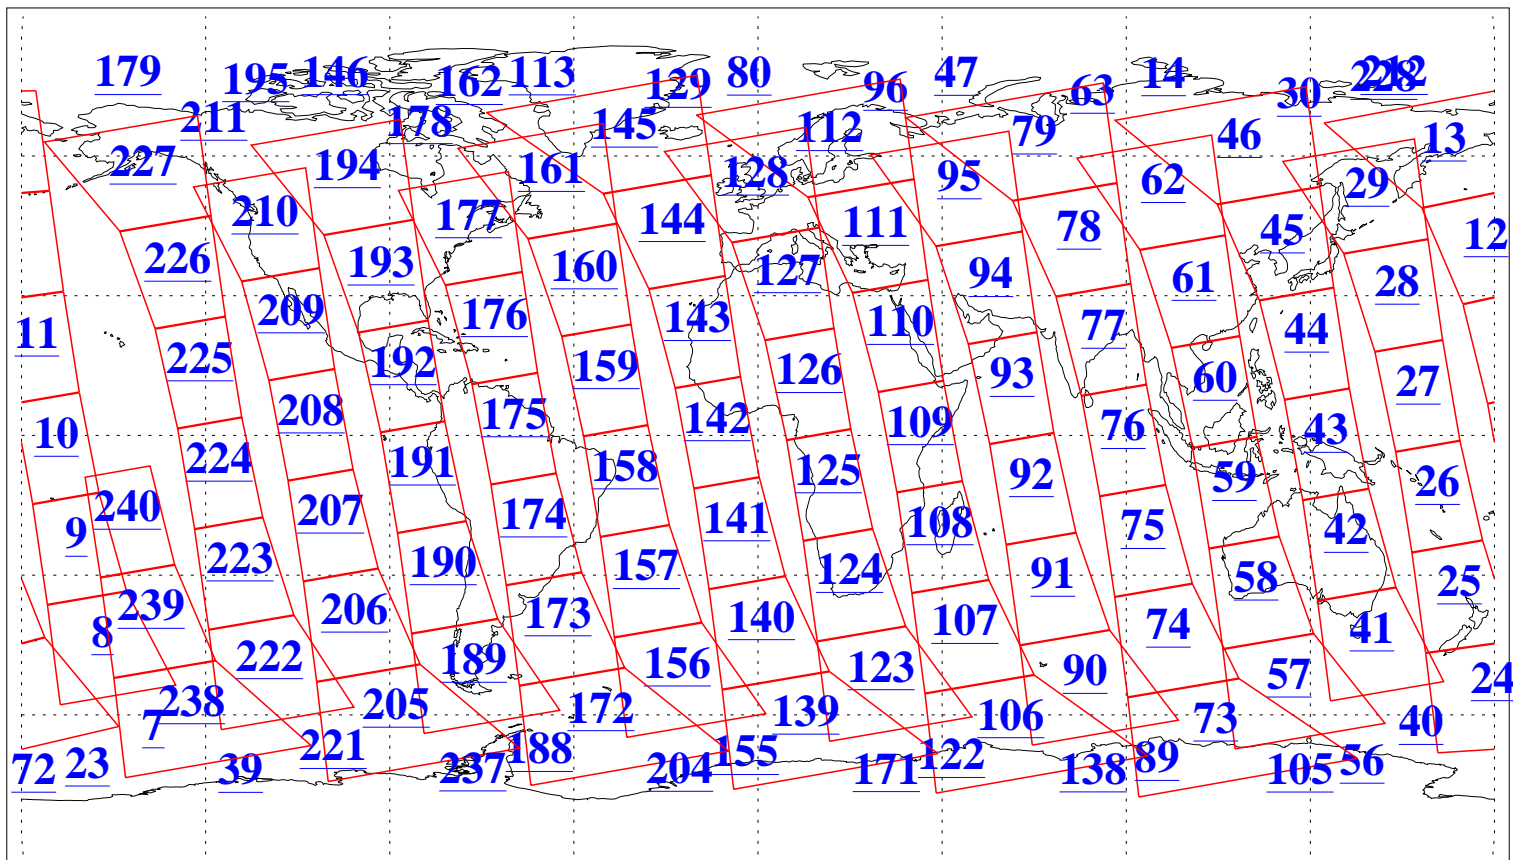

L1B Availability  
AMSU Granules: 240  
HSB Granules: 0  
AIRS Granules: 240

19 Oct 2006  
DoY 292  
Aqua Day 1629  
Granules: 1 to 120

Granules: 121 to 240

Legend: AMSU Available, HSB Available, AIRS Available

L1B Availability  
AMSU Granules: 240  
HSB Granules: 0  
AIRS Granules: 240

19 Oct 2006  
DoY 292  
Aqua Day 1629  
Ascending Granules

Descending Granules

Legend: AMSU Available, HSB Available, AIRS Available

L1B Availability  
 AMSU Granules: 240  
 HSB Granules: 0  
 AIRS Granules: 240

19 Oct 2006  
 DoY 292  
 Aqua Day 1629

Northern Hemisphere Granules

Southern Hemisphere Granules

Legend: AMSU Available, HSB Available, AIRS Available