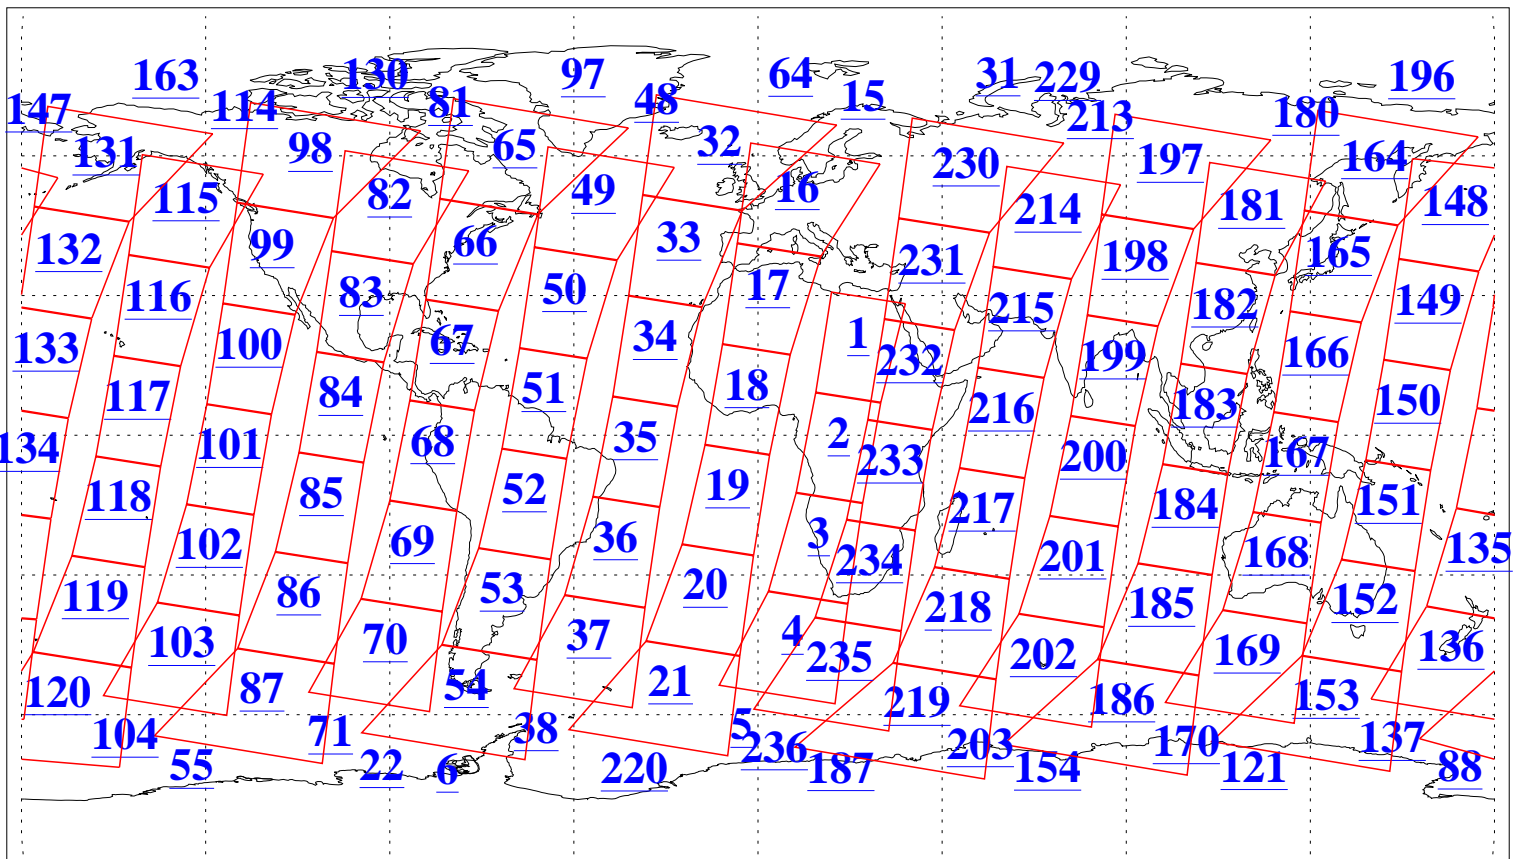

L1B Availability  
AMSU Granules: 240  
HSB Granules: 0  
AIRS Granules: 240

19 Oct 2006  
DoY 292  
Aqua Day 1629  
Granules: 1 to 120

Granules: 121 to 240

Legend: AMSU Available, HSB Available, AIRS Available

L1B Availability  
AMSU Granules: 240  
HSB Granules: 0  
AIRS Granules: 240

19 Oct 2006  
DoY 292  
Aqua Day 1629  
Ascending Granules

Descending Granules

Legend: AMSU Available, HSB Available, AIRS Available

L1B Availability  
 AMSU Granules: 240  
 HSB Granules: 0  
 AIRS Granules: 240

19 Oct 2006  
 DoY 292  
 Aqua Day 1629

Northern Hemisphere Granules

Southern Hemisphere Granules

Legend: AMSU Available, HSB Available, AIRS Available