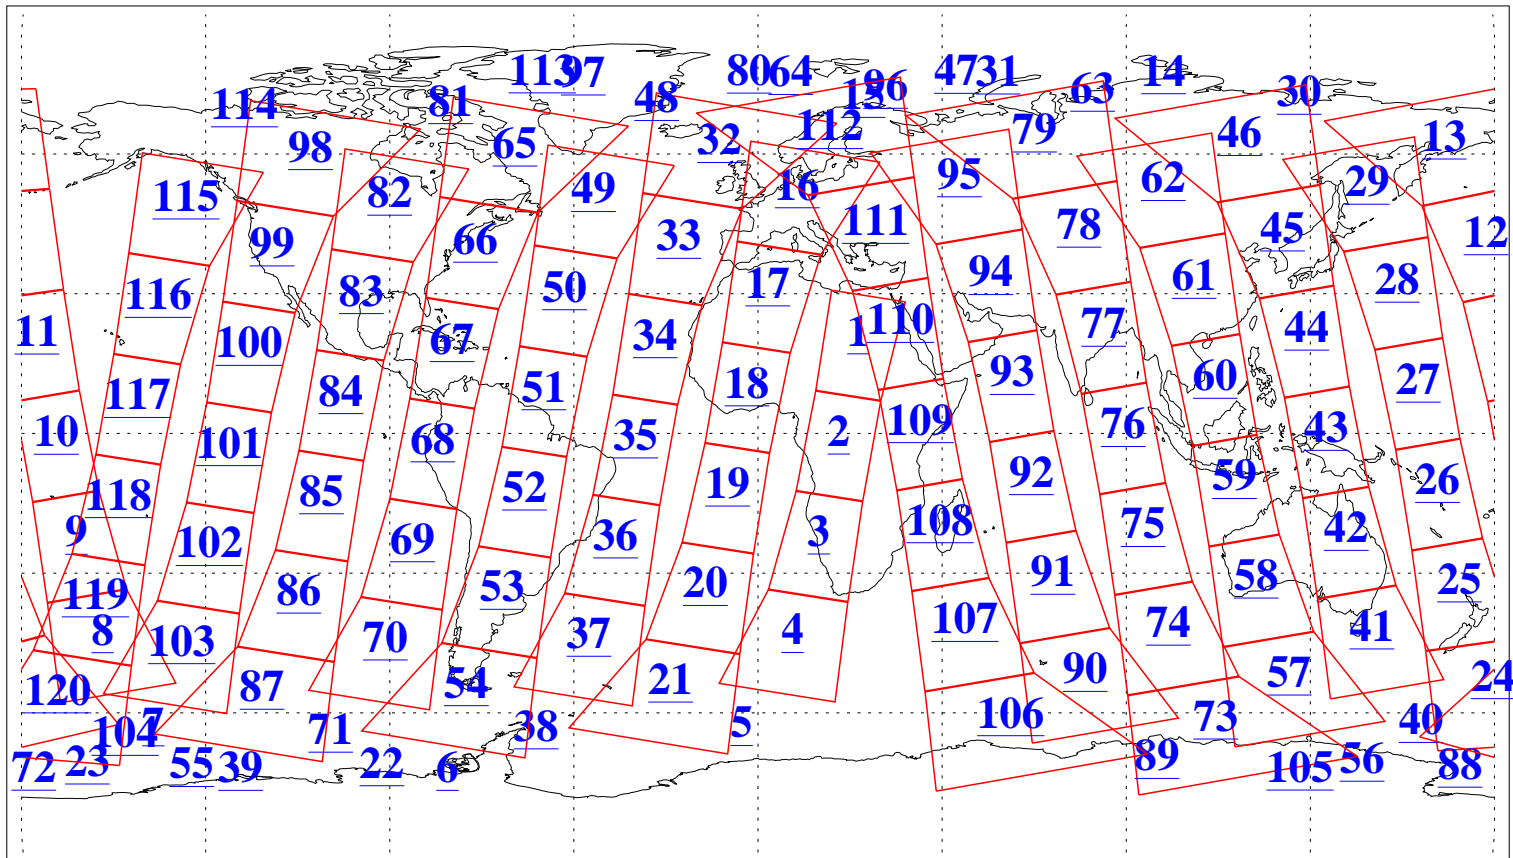

L1B Availability  
AMSU Granules: 240  
HSB Granules: 0  
AIRS Granules: 240

19 Oct 2006  
DoY 292  
Aqua Day 1629  
Granules: 1 to 120

Granules: 121 to 240

Legend: AMSU Available, HSB Available, AIRS Available

L1B Availability  
AMSU Granules: 240  
HSB Granules: 0  
AIRS Granules: 240

19 Oct 2006  
DoY 292  
Aqua Day 1629  
Ascending Granules

Descending Granules

Legend: AMSU Available, HSB Available, AIRS Available

L1B Availability  
 AMSU Granules: 240  
 HSB Granules: 0  
 AIRS Granules: 240

19 Oct 2006  
 DoY 292  
 Aqua Day 1629

Northern Hemisphere Granules

Southern Hemisphere Granules

Legend: AMSU Available, HSB Available, AIRS Available