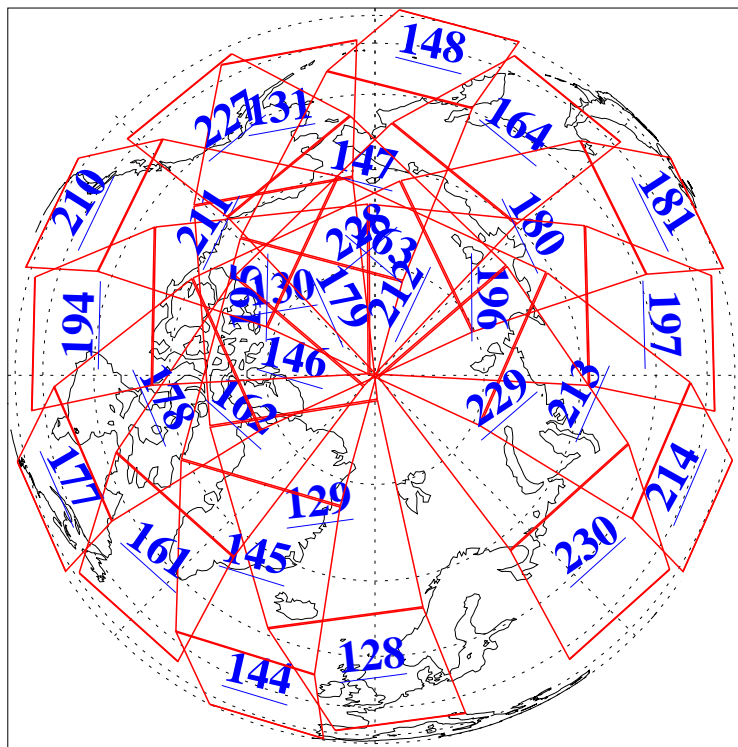

L1B Availability  
AMSU Granules: 240  
HSB Granules: 0  
AIRS Granules: 240

19 Oct 2006  
DoY 292  
Aqua Day 1629  
Ascending Granules

Descending Granules

Legend: AMSU Available, HSB Available, AIRS Available

L1B Availability  
 AMSU Granules: 240  
 HSB Granules: 0  
 AIRS Granules: 240

19 Oct 2006  
 DoY 292  
 Aqua Day 1629

Northern Hemisphere Granules

Southern Hemisphere Granules

Legend: AMSU Available, HSB Available, AIRS Available