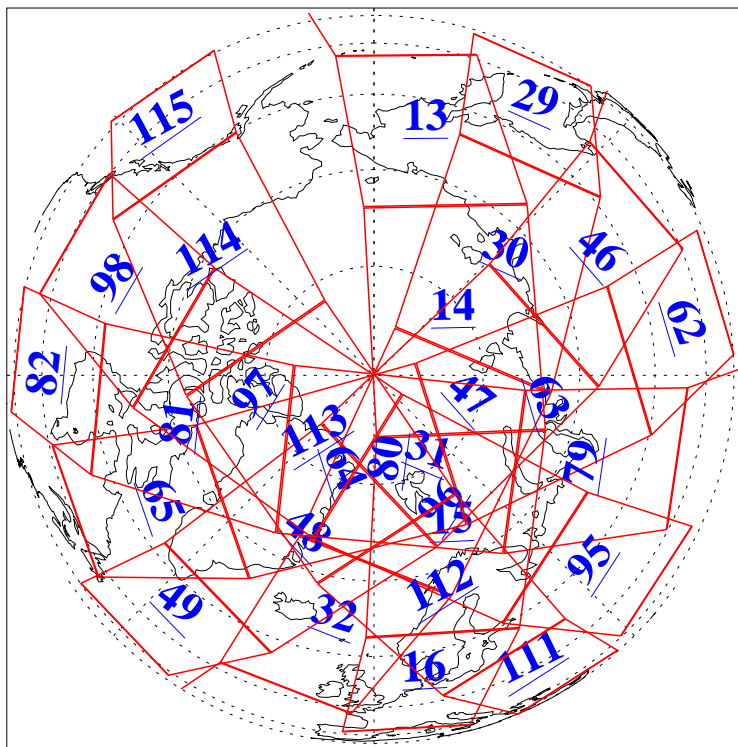

L1B Availability  
AMSU Granules: 240  
HSB Granules: 0  
AIRS Granules: 240

19 Oct 2006  
DoY 292  
Aqua Day 1629  
Granules: 1 to 120

Granules: 121 to 240

Legend: AMSU Available, HSB Available, AIRS Available

L1B Availability  
AMSU Granules: 240  
HSB Granules: 0  
AIRS Granules: 240

19 Oct 2006  
DoY 292  
Aqua Day 1629  
Ascending Granules

Descending Granules

Legend: AMSU Available, HSB Available, AIRS Available

L1B Availability  
 AMSU Granules: 240  
 HSB Granules: 0  
 AIRS Granules: 240

19 Oct 2006  
 DoY 292  
 Aqua Day 1629

Northern Hemisphere Granules

Southern Hemisphere Granules

Legend: AMSU Available, HSB Available, AIRS Available