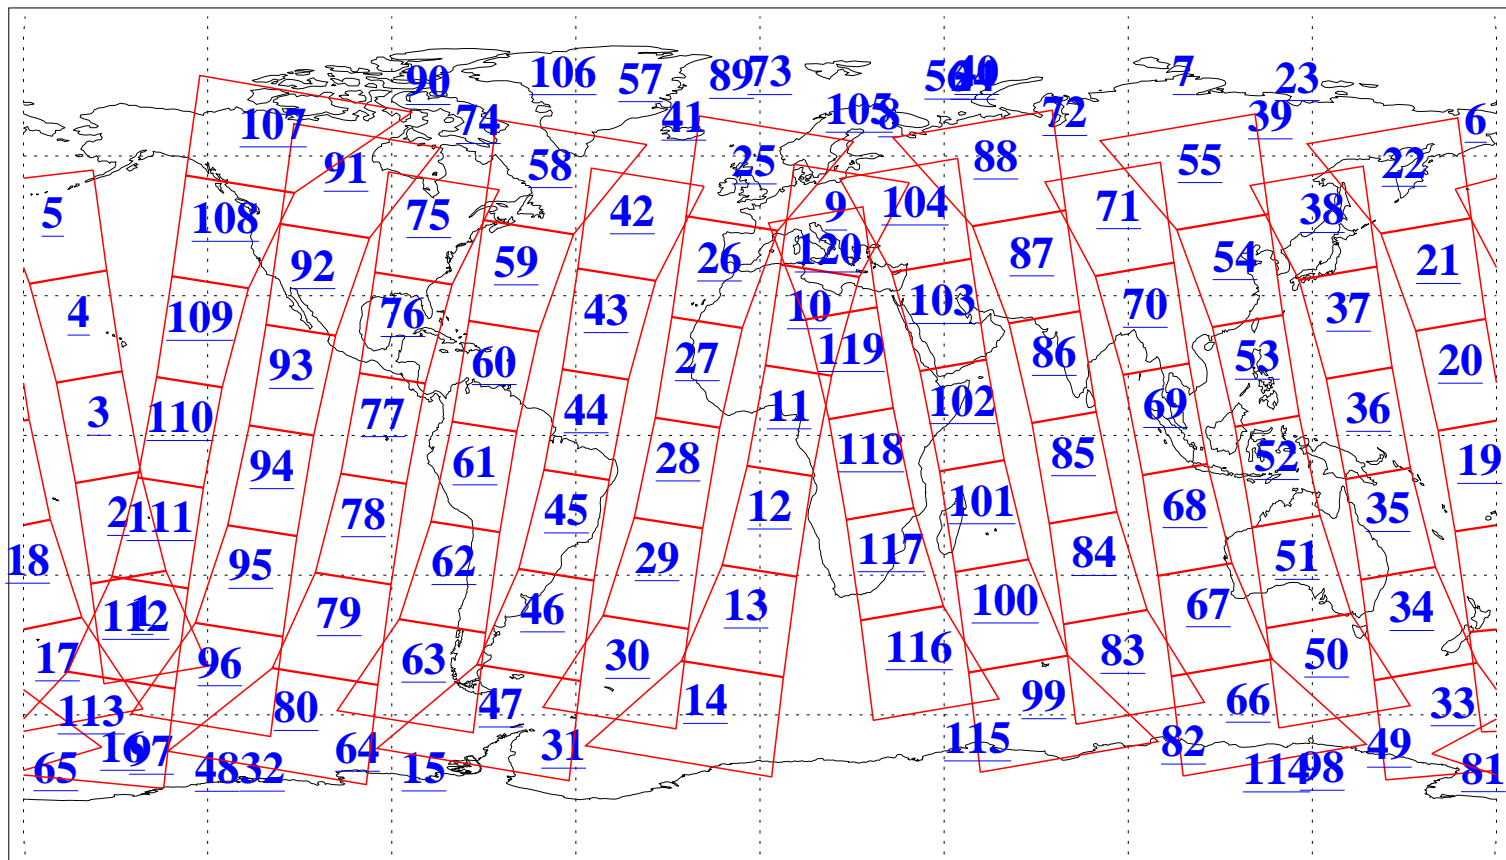

L1B Availability  
AMSU Granules: 240  
HSB Granules: 0  
AIRS Granules: 240

18 Oct 2006  
DoY 291  
Aqua Day 1628  
Granules: 1 to 120

Granules: 121 to 240

Legend: AMSU Available, HSB Available, AIRS Available

L1B Availability  
AMSU Granules: 240  
HSB Granules: 0  
AIRS Granules: 240

18 Oct 2006  
DoY 291  
Aqua Day 1628  
Ascending Granules

Descending Granules

Legend: AMSU Available, HSB Available, AIRS Available

L1B Availability  
 AMSU Granules: 240  
 HSB Granules: 0  
 AIRS Granules: 240

18 Oct 2006  
 DoY 291  
 Aqua Day 1628

Northern Hemisphere Granules

Southern Hemisphere Granules

Legend: AMSU Available, HSB Available, AIRS Available