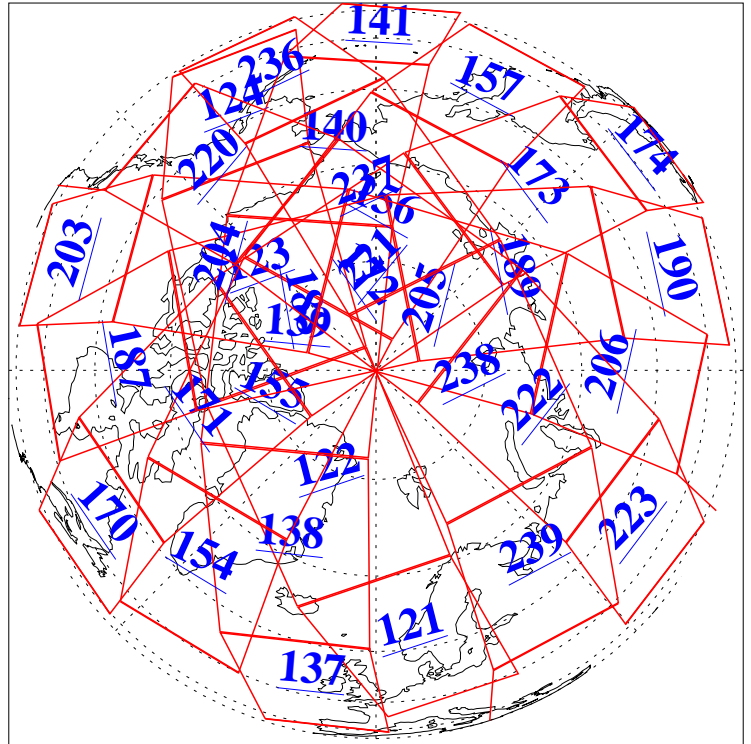

L1B Availability  
AMSU Granules: 240  
HSB Granules: 0  
AIRS Granules: 240

18 Oct 2006  
DoY 291  
Aqua Day 1628  
Granules: 1 to 120

Granules: 121 to 240

Legend: AMSU Available, HSB Available, AIRS Available

L1B Availability  
AMSU Granules: 240  
HSB Granules: 0  
AIRS Granules: 240

18 Oct 2006  
DoY 291  
Aqua Day 1628  
Ascending Granules

Descending Granules

Legend: AMSU Available, HSB Available, AIRS Available

L1B Availability  
 AMSU Granules: 240  
 HSB Granules: 0  
 AIRS Granules: 240

18 Oct 2006  
 DoY 291  
 Aqua Day 1628

Northern Hemisphere Granules

Southern Hemisphere Granules

Legend: AMSU Available, HSB Available, AIRS Available