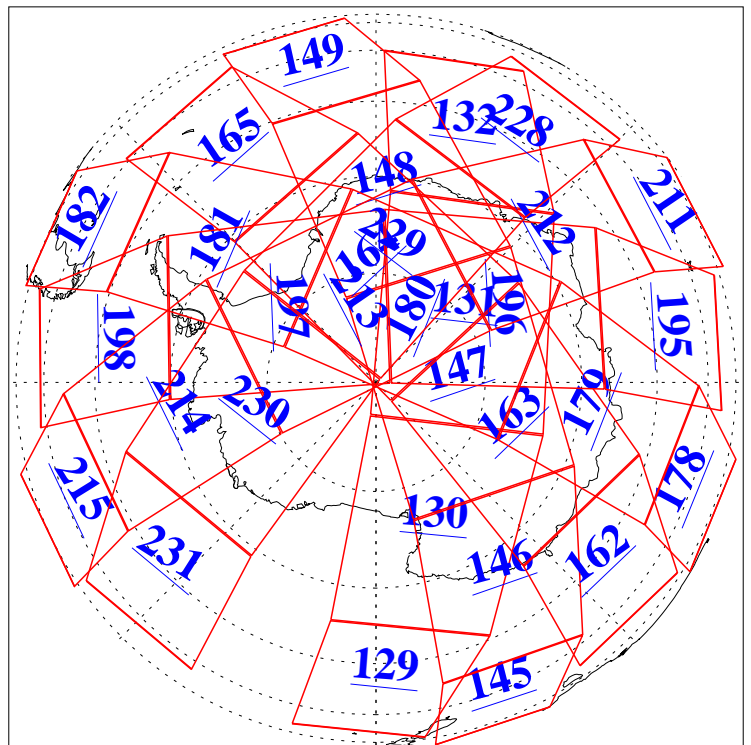

L1B Availability  
AMSU Granules: 240  
HSB Granules: 0  
AIRS Granules: 240

18 Oct 2006  
DoY 291  
Aqua Day 1628  
Granules: 1 to 120

Granules: 121 to 240

Legend: AMSU Available, HSB Available, AIRS Available

L1B Availability  
AMSU Granules: 240  
HSB Granules: 0  
AIRS Granules: 240

18 Oct 2006  
DoY 291  
Aqua Day 1628  
Ascending Granules

Descending Granules

Legend: AMSU Available, HSB Available, AIRS Available

L1B Availability  
 AMSU Granules: 240  
 HSB Granules: 0  
 AIRS Granules: 240

18 Oct 2006  
 DoY 291  
 Aqua Day 1628

Northern Hemisphere Granules

Southern Hemisphere Granules

Legend: AMSU Available, HSB Available, AIRS Available