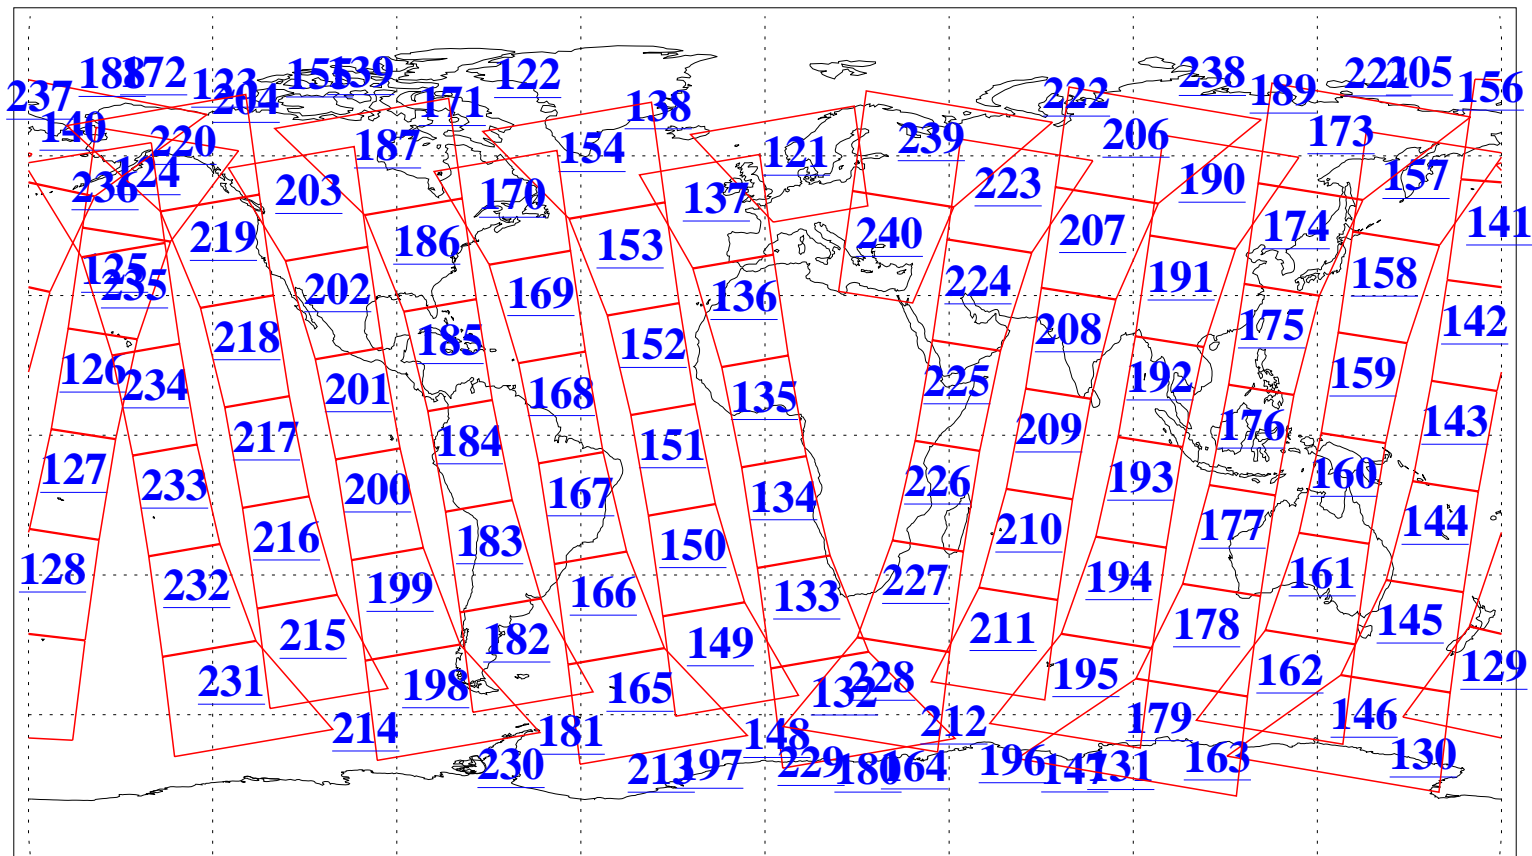

L1B Availability  
AMSU Granules: 240  
HSB Granules: 0  
AIRS Granules: 240

18 Oct 2006  
DoY 291  
Aqua Day 1628  
Granules: 1 to 120

Granules: 121 to 240

Legend: AMSU Available, HSB Available, AIRS Available

L1B Availability  
AMSU Granules: 240  
HSB Granules: 0  
AIRS Granules: 240

18 Oct 2006  
DoY 291  
Aqua Day 1628  
Ascending Granules

Descending Granules

Legend: AMSU Available, HSB Available, AIRS Available

L1B Availability  
 AMSU Granules: 240  
 HSB Granules: 0  
 AIRS Granules: 240

18 Oct 2006  
 DoY 291  
 Aqua Day 1628

Northern Hemisphere Granules

Southern Hemisphere Granules

Legend: AMSU Available, HSB Available, AIRS Available