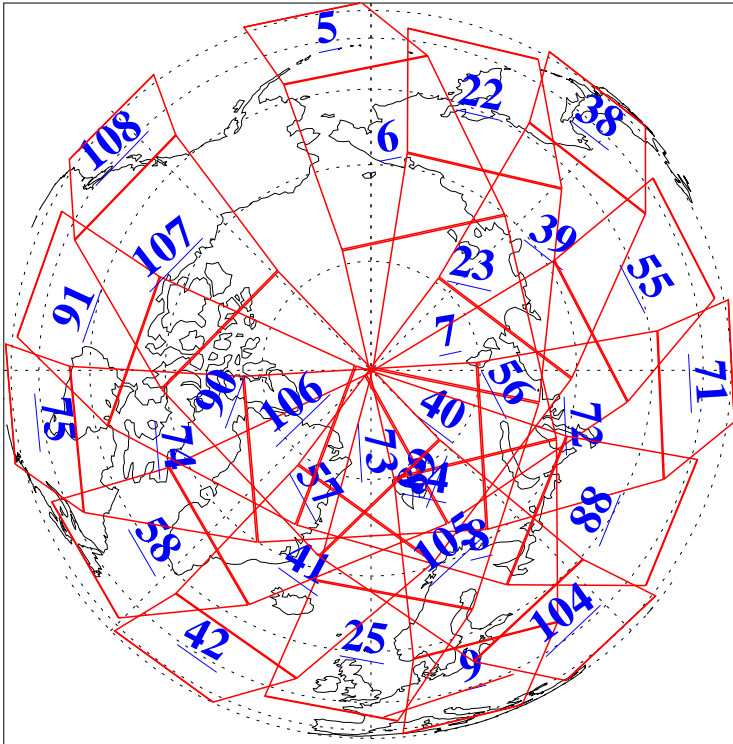

L1B Availability  
AMSU Granules: 240  
HSB Granules: 0  
AIRS Granules: 240

18 Oct 2006  
DoY 291  
Aqua Day 1628  
Granules: 1 to 120

Granules: 121 to 240

Legend: AMSU Available, HSB Available, AIRS Available

L1B Availability  
AMSU Granules: 240  
HSB Granules: 0  
AIRS Granules: 240

18 Oct 2006  
DoY 291  
Aqua Day 1628  
Ascending Granules

Descending Granules

Legend: AMSU Available, HSB Available, AIRS Available

L1B Availability  
 AMSU Granules: 240  
 HSB Granules: 0  
 AIRS Granules: 240

18 Oct 2006  
 DoY 291  
 Aqua Day 1628

Northern Hemisphere Granules

Southern Hemisphere Granules

Legend: AMSU Available, HSB Available, AIRS Available