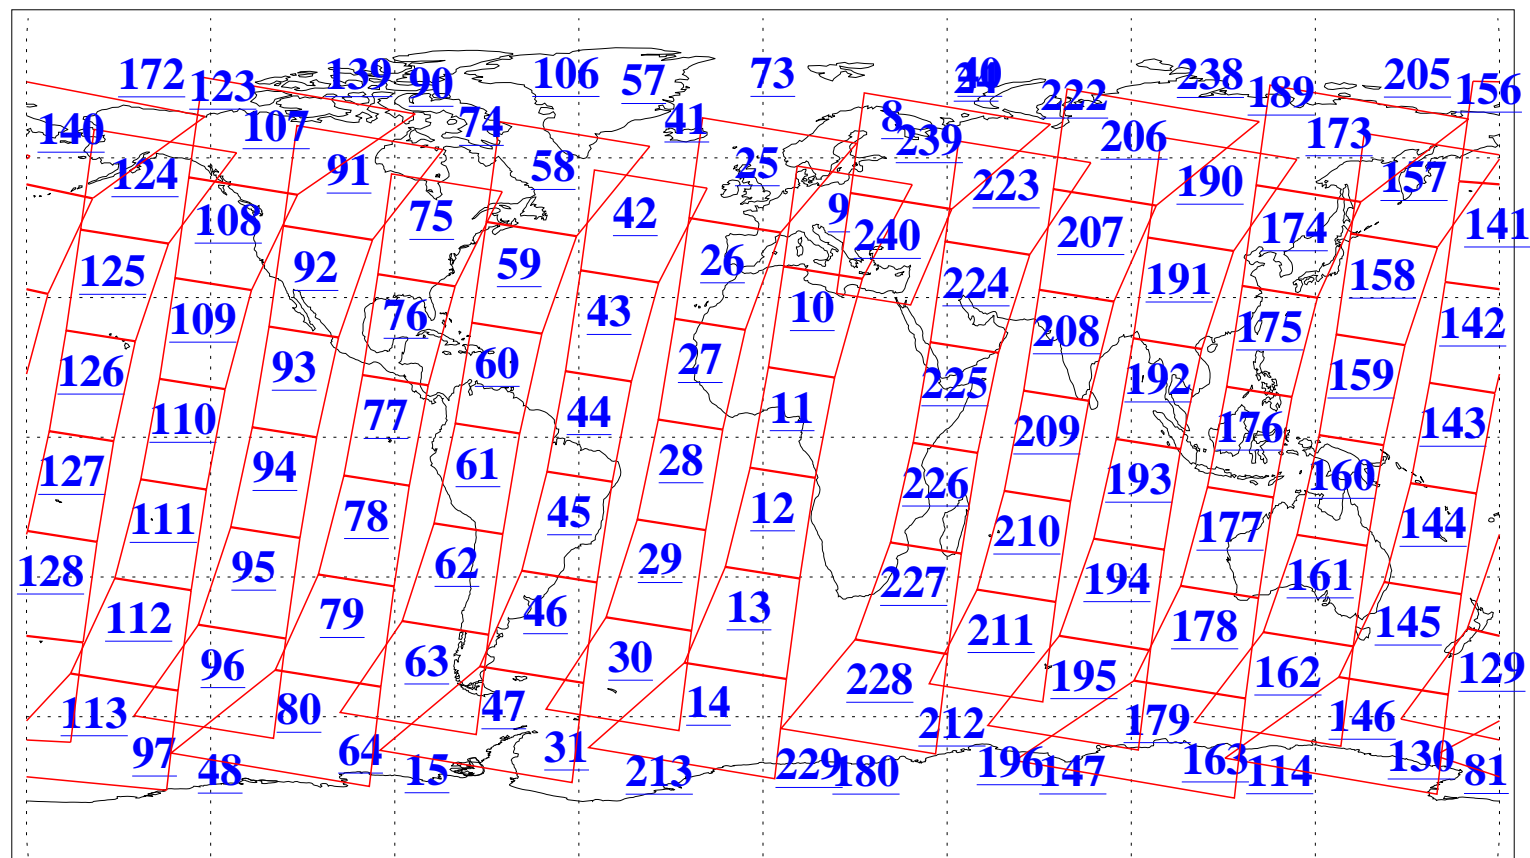

L1B Availability  
AMSU Granules: 240  
HSB Granules: 0  
AIRS Granules: 240

18 Oct 2006  
DoY 291  
Aqua Day 1628  
Granules: 1 to 120

Granules: 121 to 240

Legend: AMSU Available, HSB Available, AIRS Available

L1B Availability  
AMSU Granules: 240  
HSB Granules: 0  
AIRS Granules: 240

18 Oct 2006  
DoY 291  
Aqua Day 1628  
Ascending Granules

Descending Granules

Legend: AMSU Available, HSB Available, AIRS Available

L1B Availability  
 AMSU Granules: 240  
 HSB Granules: 0  
 AIRS Granules: 240

18 Oct 2006  
 DoY 291  
 Aqua Day 1628

Northern Hemisphere Granules

Southern Hemisphere Granules

Legend: AMSU Available, HSB Available, AIRS Available