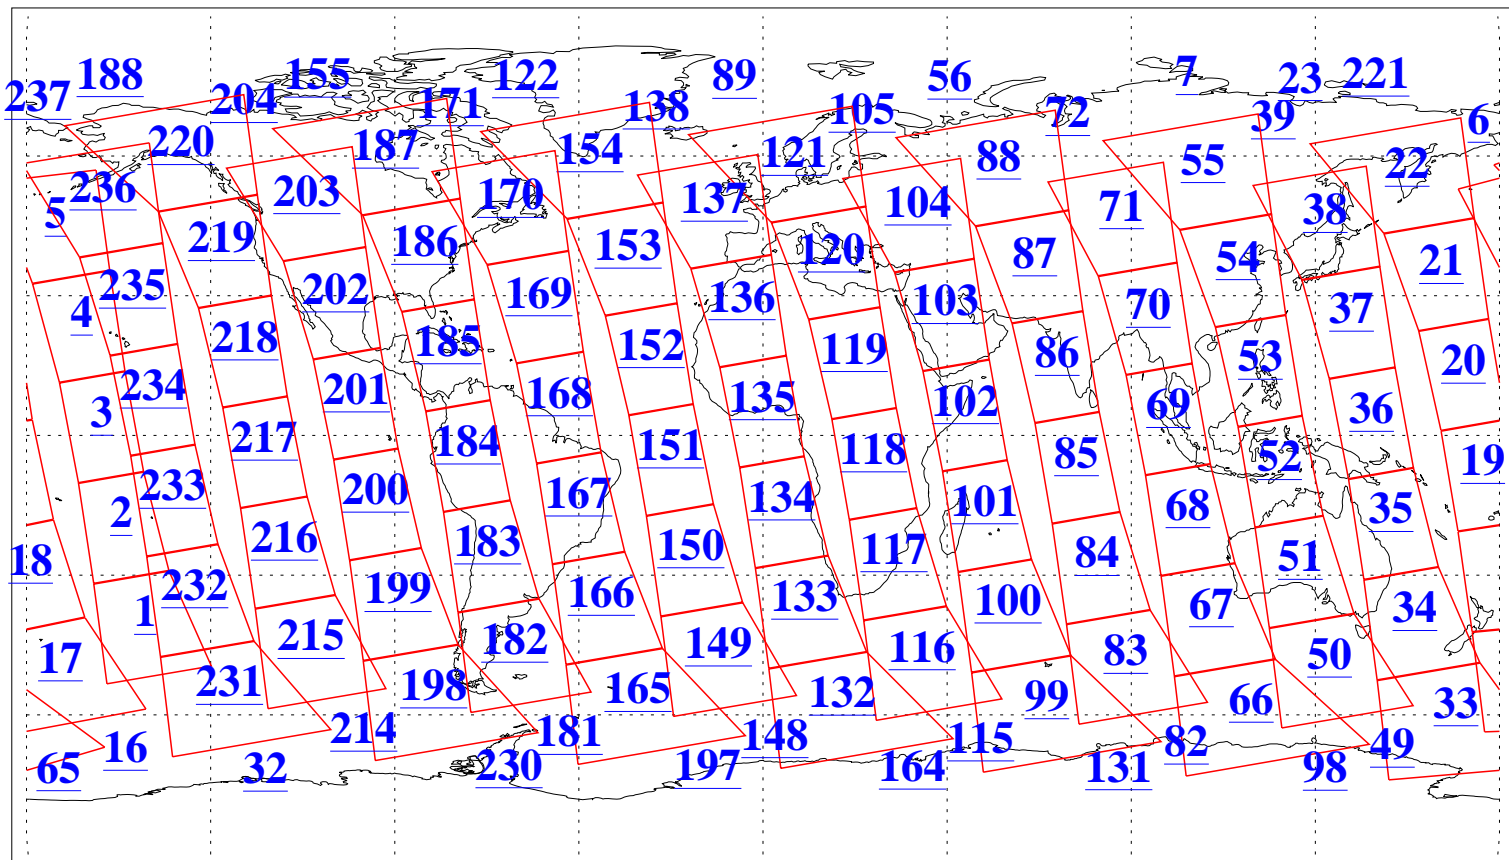

L1B Availability  
AMSU Granules: 240  
HSB Granules: 0  
AIRS Granules: 240

18 Oct 2006  
DoY 291  
Aqua Day 1628  
Granules: 1 to 120

Granules: 121 to 240

Legend: AMSU Available, HSB Available, AIRS Available

L1B Availability  
AMSU Granules: 240  
HSB Granules: 0  
AIRS Granules: 240

18 Oct 2006  
DoY 291  
Aqua Day 1628  
Ascending Granules

Descending Granules

Legend: AMSU Available, HSB Available, AIRS Available

L1B Availability  
 AMSU Granules: 240  
 HSB Granules: 0  
 AIRS Granules: 240

18 Oct 2006  
 DoY 291  
 Aqua Day 1628

Northern Hemisphere Granules

Southern Hemisphere Granules

Legend: AMSU Available, HSB Available, AIRS Available