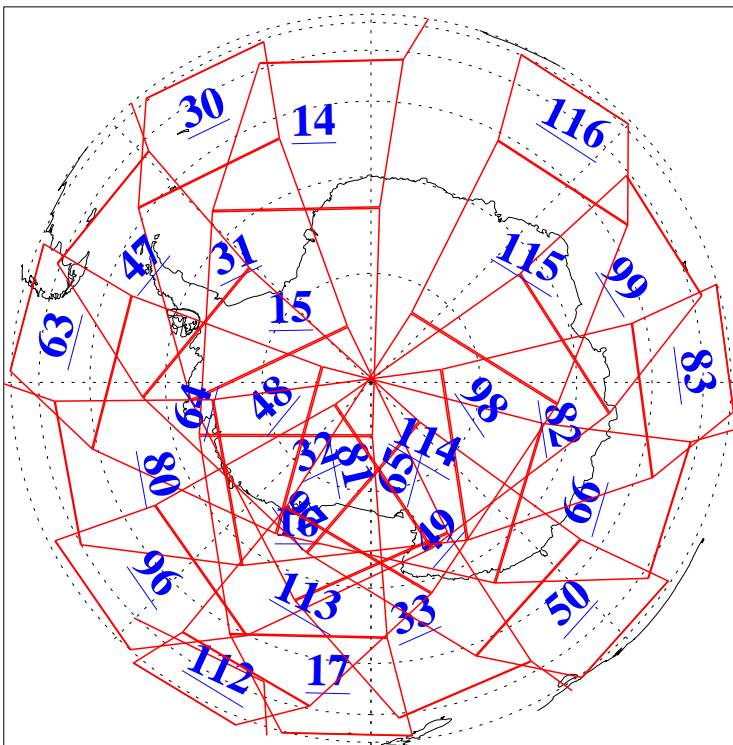

L1B Availability  
AMSU Granules: 240  
HSB Granules: 0  
AIRS Granules: 240

18 Oct 2006  
DoY 291  
Aqua Day 1628  
Granules: 1 to 120

Granules: 121 to 240

Legend: AMSU Available, HSB Available, AIRS Available

L1B Availability  
AMSU Granules: 240  
HSB Granules: 0  
AIRS Granules: 240

18 Oct 2006  
DoY 291  
Aqua Day 1628  
Ascending Granules

Descending Granules

Legend: AMSU Available, HSB Available, AIRS Available

L1B Availability  
 AMSU Granules: 240  
 HSB Granules: 0  
 AIRS Granules: 240

18 Oct 2006  
 DoY 291  
 Aqua Day 1628

Northern Hemisphere Granules

Southern Hemisphere Granules

Legend: AMSU Available, HSB Available, AIRS Available