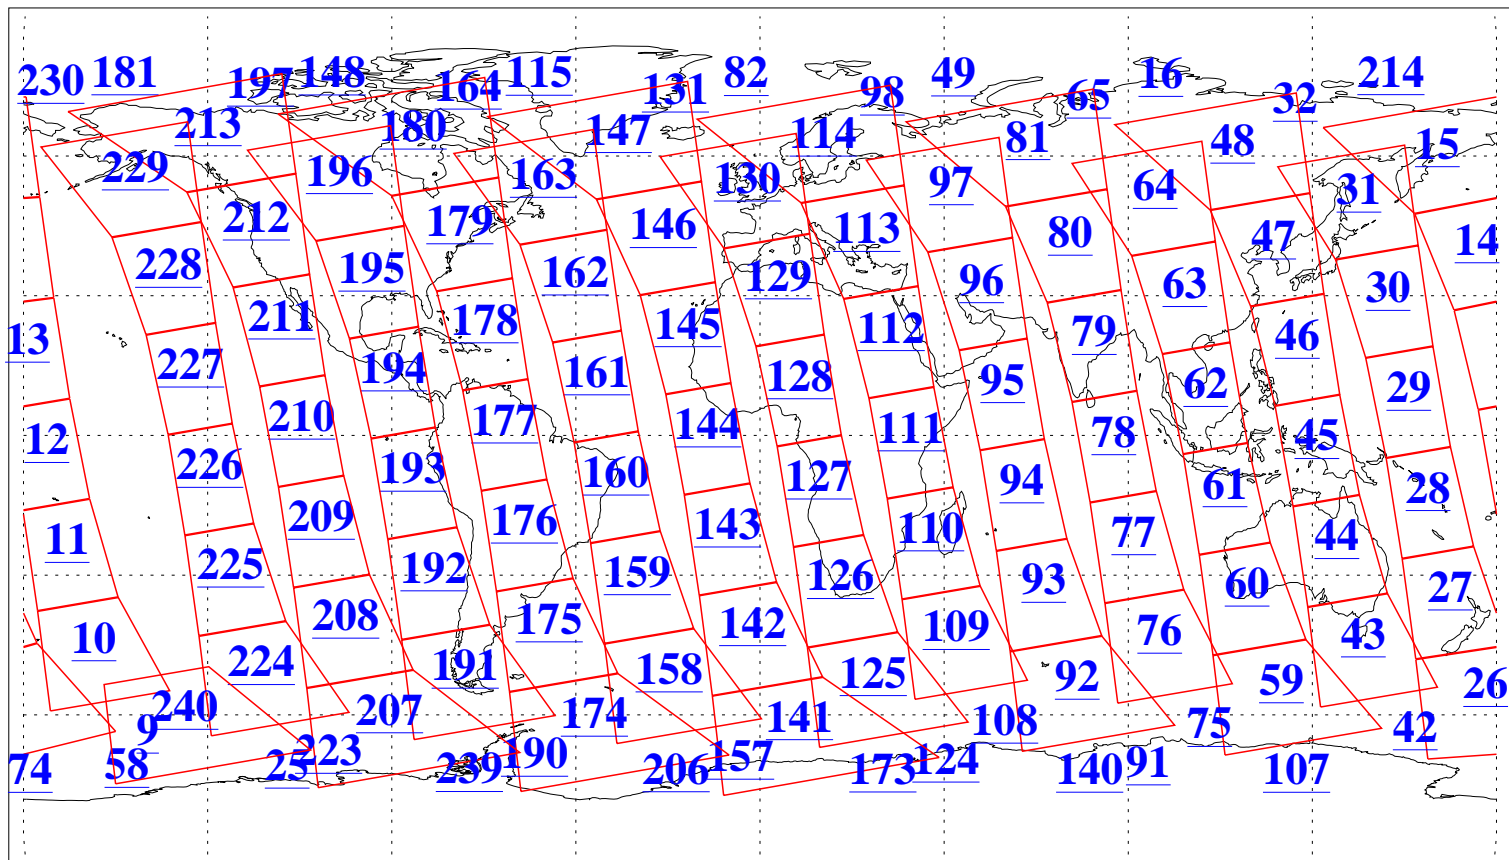

L1B Availability
AMSU Granules: 240
HSB Granules: 0
AIRS Granules: 240

17 Oct 2006
DoY 290
Aqua Day 1627
Granules: 1 to 120

Granules: 121 to 240

Legend: AMSU Available, HSB Available, AIRS Available

L1B Availability
AMSU Granules: 240
HSB Granules: 0
AIRS Granules: 240

17 Oct 2006
DoY 290
Aqua Day 1627
Ascending Granules

Descending Granules

Legend: AMSU Available, HSB Available, AIRS Available

L1B Availability
 AMSU Granules: 240
 HSB Granules: 0
 AIRS Granules: 240

17 Oct 2006
 DoY 290
 Aqua Day 1627

Northern Hemisphere Granules

Southern Hemisphere Granules

Legend: AMSU Available, HSB Available, AIRS Available