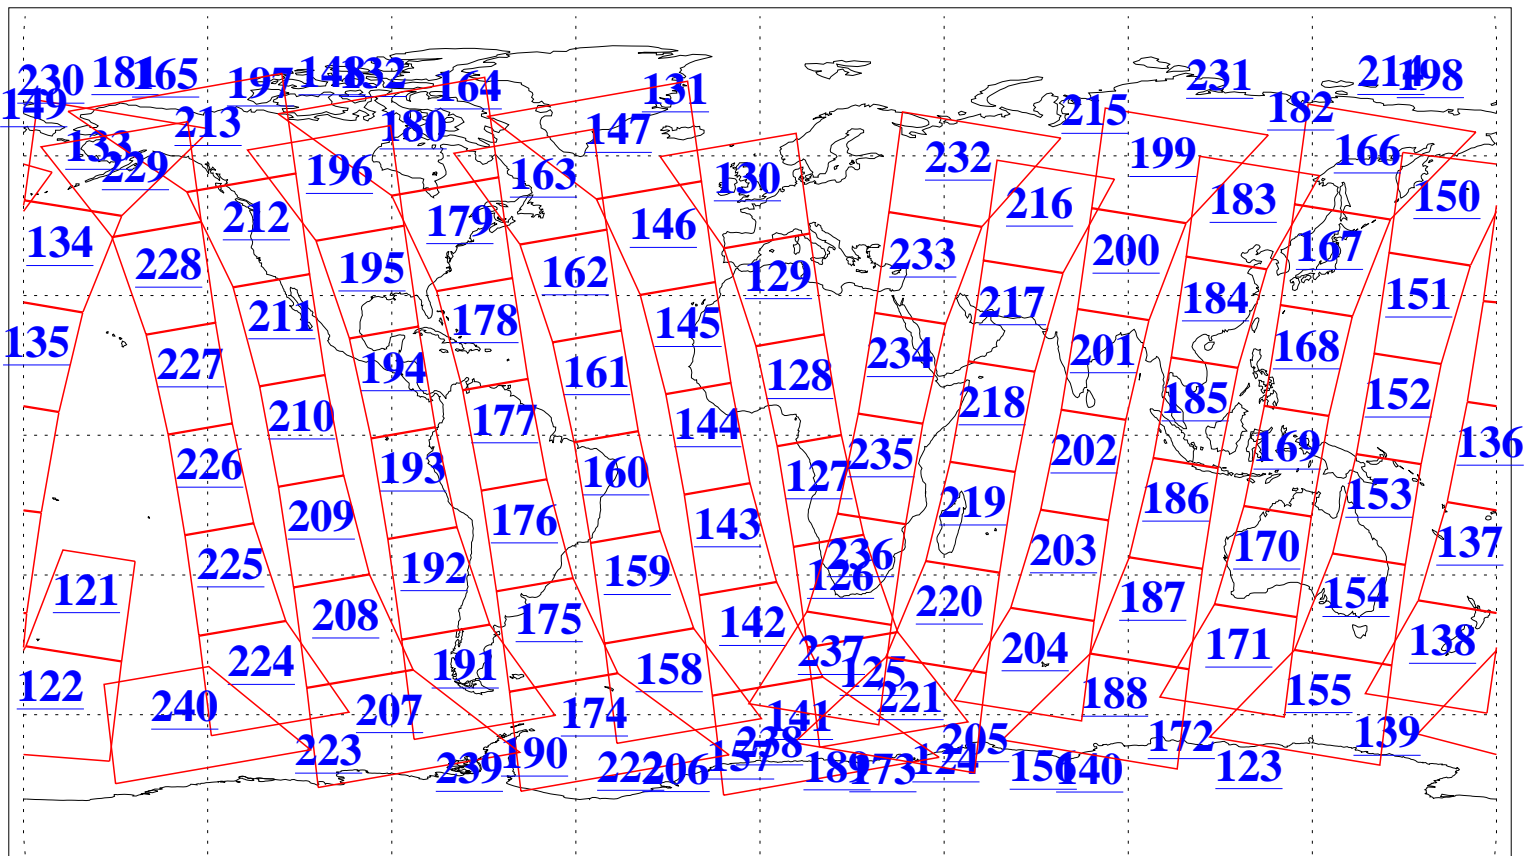

L1B Availability
AMSU Granules: 240
HSB Granules: 0
AIRS Granules: 240

17 Oct 2006
DoY 290
Aqua Day 1627
Granules: 1 to 120

Granules: 121 to 240

Legend: AMSU Available, HSB Available, AIRS Available

L1B Availability
AMSU Granules: 240
HSB Granules: 0
AIRS Granules: 240

17 Oct 2006
DoY 290
Aqua Day 1627
Ascending Granules

Descending Granules

Legend: AMSU Available, HSB Available, AIRS Available

L1B Availability
 AMSU Granules: 240
 HSB Granules: 0
 AIRS Granules: 240

17 Oct 2006
 DoY 290
 Aqua Day 1627

Northern Hemisphere Granules

Southern Hemisphere Granules

Legend: AMSU Available, HSB Available, AIRS Available