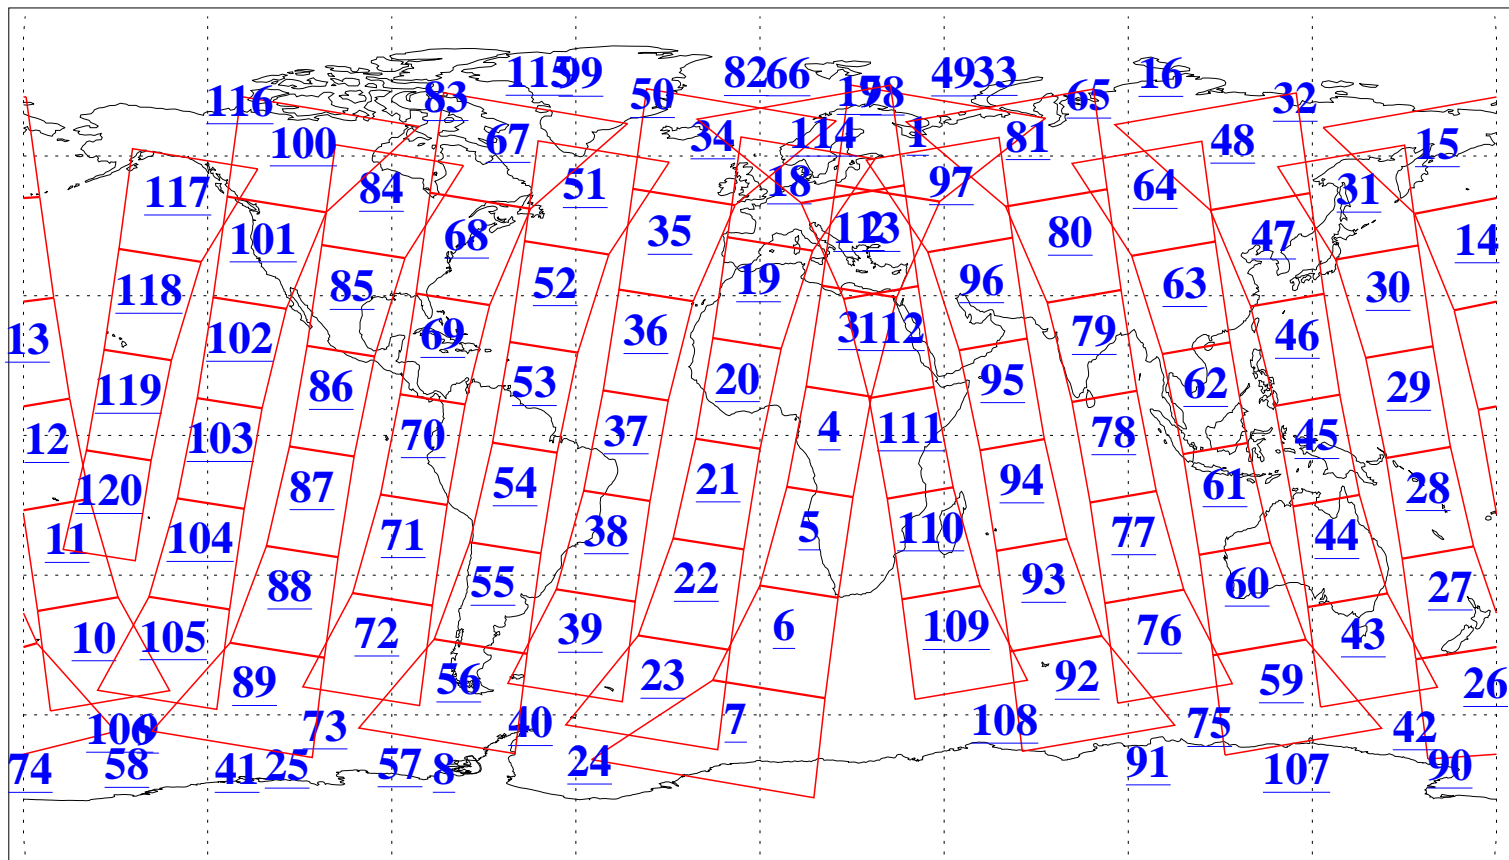

L1B Availability
AMSU Granules: 240
HSB Granules: 0
AIRS Granules: 240

17 Oct 2006
DoY 290
Aqua Day 1627
Granules: 1 to 120

Granules: 121 to 240

Legend: AMSU Available, HSB Available, AIRS Available

L1B Availability
AMSU Granules: 240
HSB Granules: 0
AIRS Granules: 240

17 Oct 2006
DoY 290
Aqua Day 1627
Ascending Granules

Descending Granules

Legend: AMSU Available, HSB Available, AIRS Available

L1B Availability
 AMSU Granules: 240
 HSB Granules: 0
 AIRS Granules: 240

17 Oct 2006
 DoY 290
 Aqua Day 1627

Northern Hemisphere Granules

Southern Hemisphere Granules

Legend: AMSU Available, HSB Available, AIRS Available