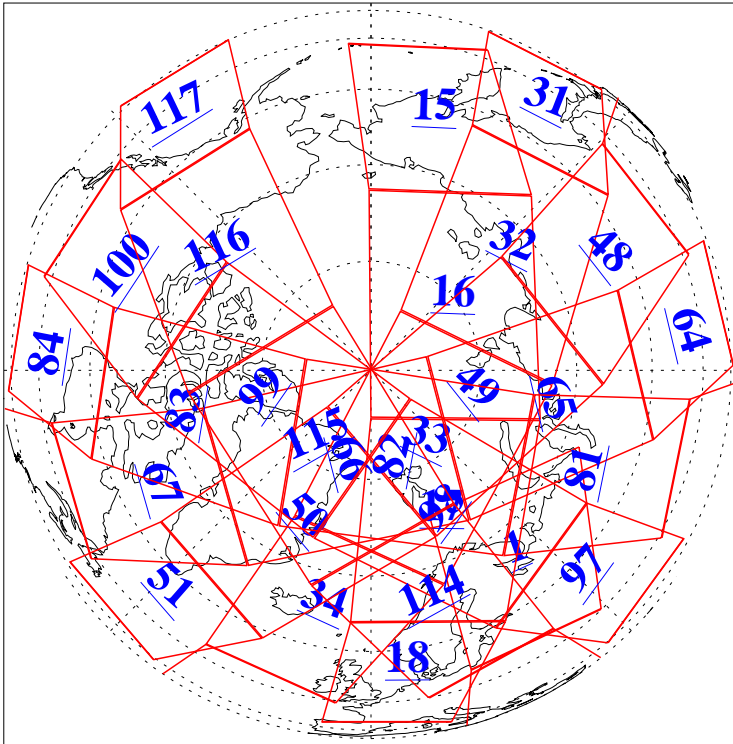

L1B Availability
AMSU Granules: 240
HSB Granules: 0
AIRS Granules: 240

17 Oct 2006
DoY 290
Aqua Day 1627
Granules: 1 to 120

Granules: 121 to 240

Legend: AMSU Available, HSB Available, AIRS Available

L1B Availability
AMSU Granules: 240
HSB Granules: 0
AIRS Granules: 240

17 Oct 2006
DoY 290
Aqua Day 1627
Ascending Granules

Descending Granules

Legend: AMSU Available, HSB Available, AIRS Available

L1B Availability
 AMSU Granules: 240
 HSB Granules: 0
 AIRS Granules: 240

17 Oct 2006
 DoY 290
 Aqua Day 1627

Northern Hemisphere Granules

Southern Hemisphere Granules

Legend: AMSU Available, HSB Available, AIRS Available