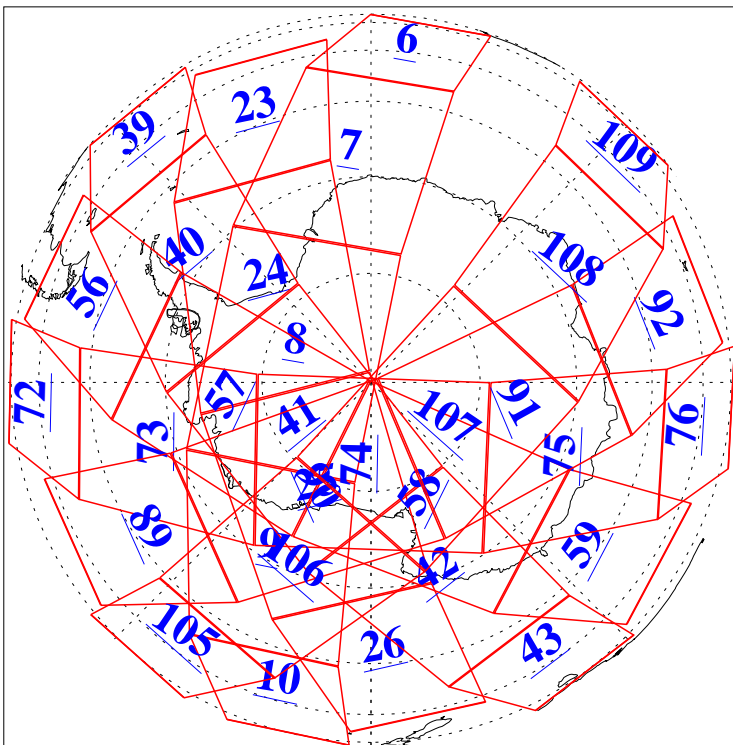

L1B Availability
AMSU Granules: 240
HSB Granules: 0
AIRS Granules: 240

17 Oct 2006
DoY 290
Aqua Day 1627
Granules: 1 to 120

Granules: 121 to 240

Legend: AMSU Available, HSB Available, AIRS Available

L1B Availability
AMSU Granules: 240
HSB Granules: 0
AIRS Granules: 240

17 Oct 2006
DoY 290
Aqua Day 1627
Ascending Granules

Descending Granules

Legend: AMSU Available, HSB Available, AIRS Available

L1B Availability
 AMSU Granules: 240
 HSB Granules: 0
 AIRS Granules: 240

17 Oct 2006
 DoY 290
 Aqua Day 1627

Northern Hemisphere Granules

Southern Hemisphere Granules

Legend: AMSU Available, HSB Available, AIRS Available