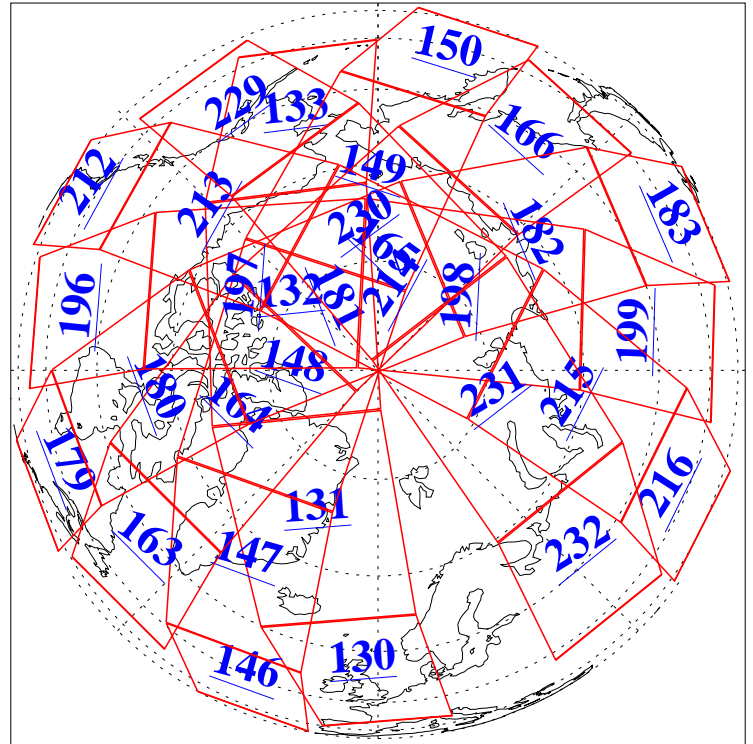

17 Oct 2006
DoY 290
Aqua Day 1627
Ascending Granules

Descending Granules

Legend: AMSU Available, HSB Available, AIRS Available

L1B Availability
 AMSU Granules: 240
 HSB Granules: 0
 AIRS Granules: 240

17 Oct 2006
 DoY 290
 Aqua Day 1627

Northern Hemisphere Granules

Southern Hemisphere Granules

Legend: AMSU Available, HSB Available, AIRS Available