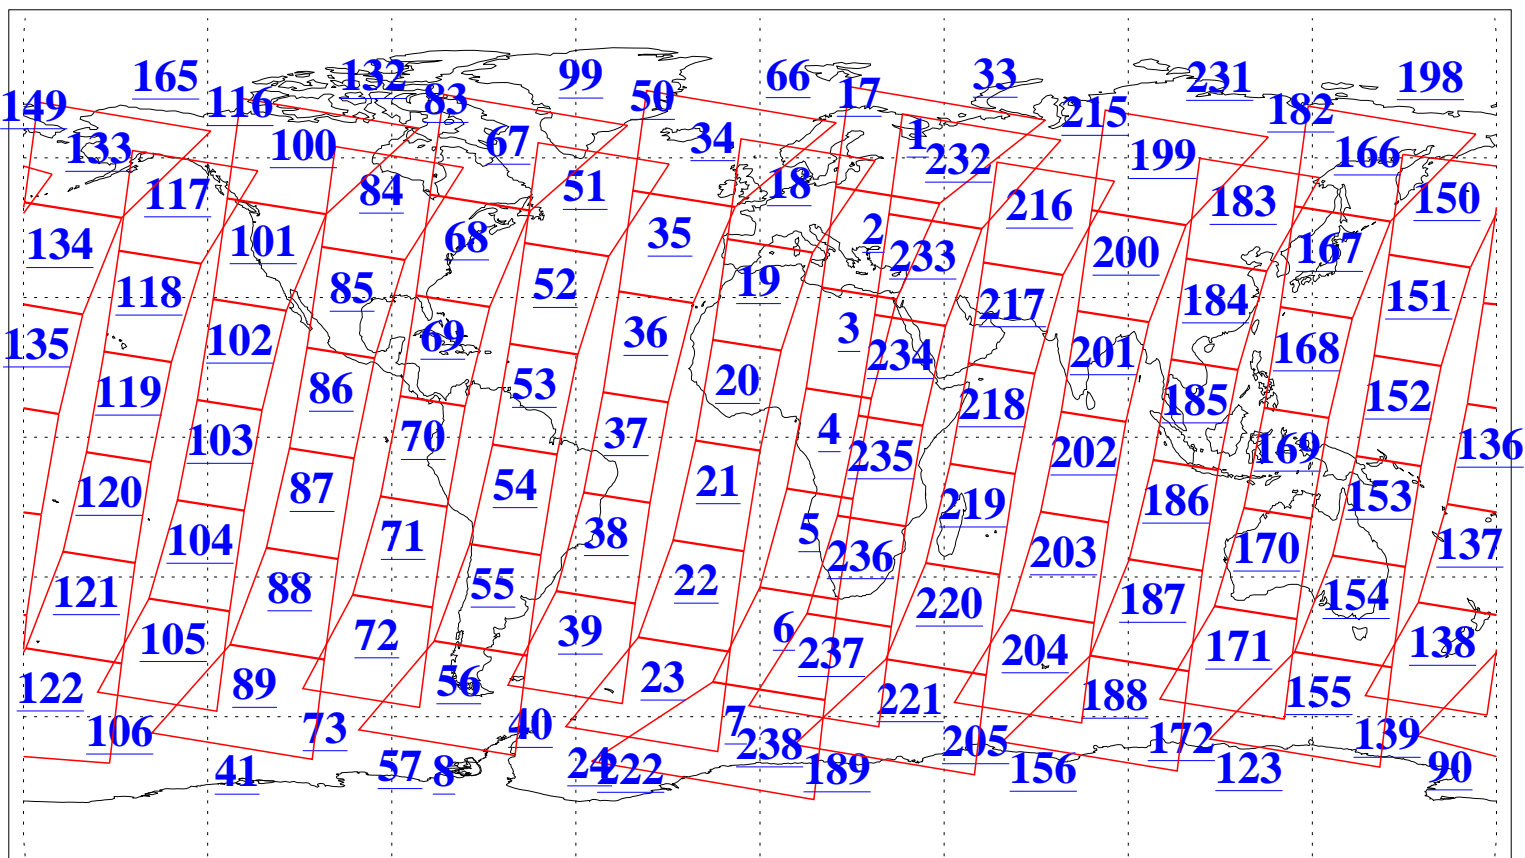

L1B Availability
AMSU Granules: 240
HSB Granules: 0
AIRS Granules: 240

17 Oct 2006
DoY 290
Aqua Day 1627
Granules: 1 to 120

Granules: 121 to 240

Legend: AMSU Available, HSB Available, AIRS Available

L1B Availability
AMSU Granules: 240
HSB Granules: 0
AIRS Granules: 240

17 Oct 2006
DoY 290
Aqua Day 1627
Ascending Granules

Descending Granules

Legend: AMSU Available, HSB Available, AIRS Available

L1B Availability
 AMSU Granules: 240
 HSB Granules: 0
 AIRS Granules: 240

17 Oct 2006
 DoY 290
 Aqua Day 1627

Northern Hemisphere Granules

Southern Hemisphere Granules

Legend: AMSU Available, HSB Available, AIRS Available