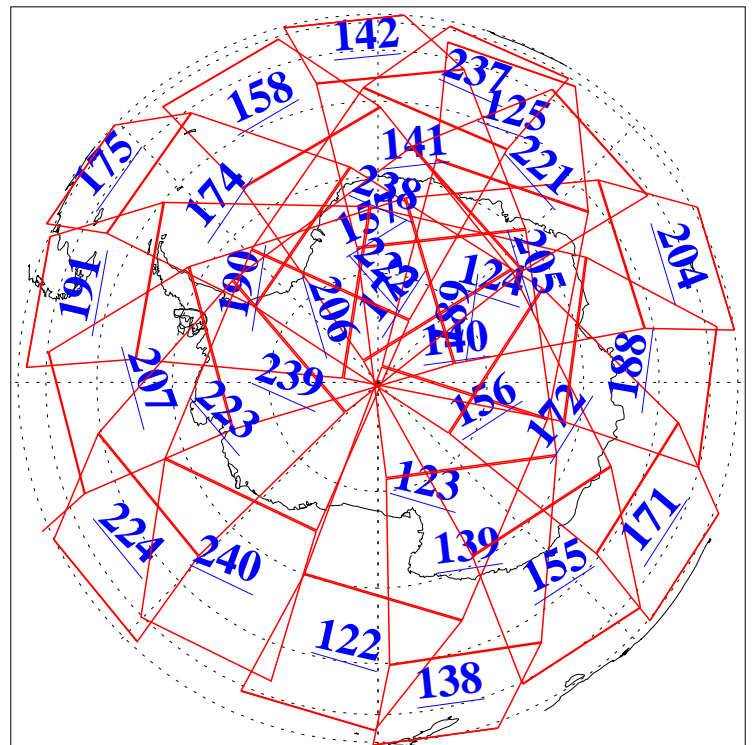

L1B Availability
AMSU Granules: 240
HSB Granules: 0
AIRS Granules: 240

17 Oct 2006
DoY 290
Aqua Day 1627
Granules: 1 to 120

Granules: 121 to 240

Legend: AMSU Available, HSB Available, AIRS Available

L1B Availability
AMSU Granules: 240
HSB Granules: 0
AIRS Granules: 240

17 Oct 2006
DoY 290
Aqua Day 1627
Ascending Granules

Descending Granules

Legend: AMSU Available, HSB Available, AIRS Available

L1B Availability
 AMSU Granules: 240
 HSB Granules: 0
 AIRS Granules: 240

17 Oct 2006
 DoY 290
 Aqua Day 1627

Northern Hemisphere Granules

Southern Hemisphere Granules

Legend: AMSU Available, HSB Available, AIRS Available