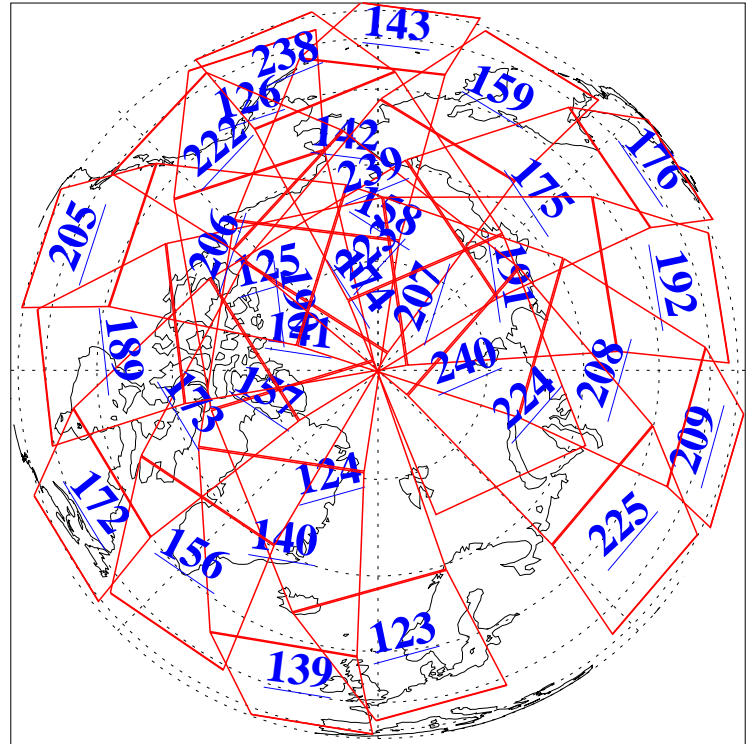

L1B Availability
AMSU Granules: 240
HSB Granules: 0
AIRS Granules: 240

16 Oct 2006
DoY 289
Aqua Day 1626
Granules: 1 to 120

Granules: 121 to 240

Legend: AMSU Available, HSB Available, AIRS Available

L1B Availability
AMSU Granules: 240
HSB Granules: 0
AIRS Granules: 240

16 Oct 2006
DoY 289
Aqua Day 1626
Ascending Granules

Descending Granules

Legend: AMSU Available, HSB Available, AIRS Available

L1B Availability
 AMSU Granules: 240
 HSB Granules: 0
 AIRS Granules: 240

16 Oct 2006
 DoY 289
 Aqua Day 1626

Northern Hemisphere Granules

Southern Hemisphere Granules

Legend: AMSU Available, HSB Available, AIRS Available