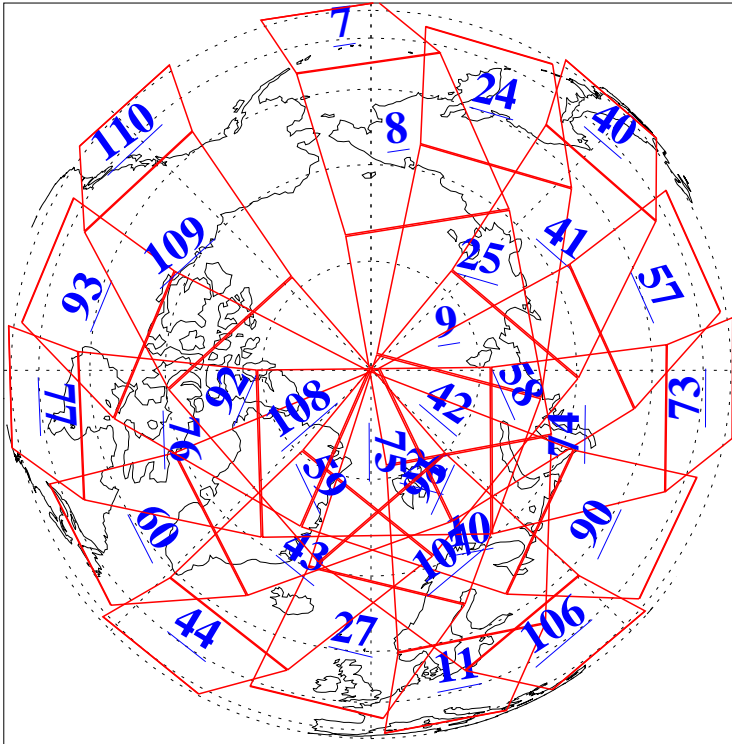

L1B Availability
AMSU Granules: 240
HSB Granules: 0
AIRS Granules: 240

16 Oct 2006
DoY 289
Aqua Day 1626
Granules: 1 to 120

Granules: 121 to 240

Legend: AMSU Available, HSB Available, AIRS Available

L1B Availability
AMSU Granules: 240
HSB Granules: 0
AIRS Granules: 240

16 Oct 2006
DoY 289
Aqua Day 1626
Ascending Granules

Descending Granules

Legend: AMSU Available, HSB Available, AIRS Available

L1B Availability
 AMSU Granules: 240
 HSB Granules: 0
 AIRS Granules: 240

16 Oct 2006
 DoY 289
 Aqua Day 1626

Northern Hemisphere Granules

Southern Hemisphere Granules

Legend: AMSU Available, HSB Available, AIRS Available