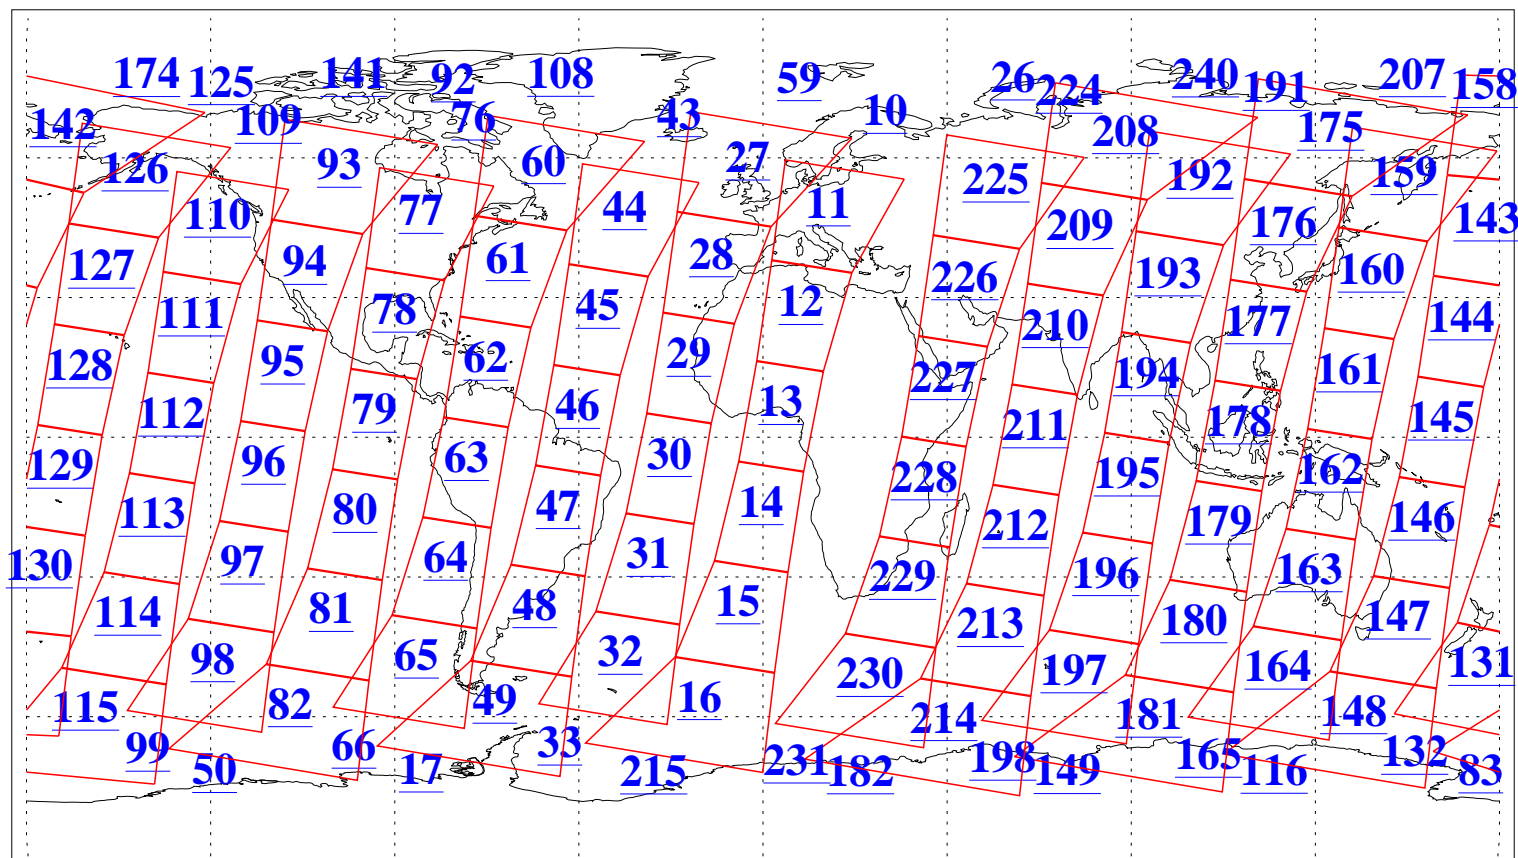

L1B Availability
AMSU Granules: 240
HSB Granules: 0
AIRS Granules: 240

16 Oct 2006
DoY 289
Aqua Day 1626
Granules: 1 to 120

Granules: 121 to 240

Legend: AMSU Available, HSB Available, AIRS Available

L1B Availability
AMSU Granules: 240
HSB Granules: 0
AIRS Granules: 240

16 Oct 2006
DoY 289
Aqua Day 1626
Ascending Granules

Descending Granules

Legend: AMSU Available, HSB Available, AIRS Available

L1B Availability
 AMSU Granules: 240
 HSB Granules: 0
 AIRS Granules: 240

16 Oct 2006
 DoY 289
 Aqua Day 1626

Northern Hemisphere Granules

Southern Hemisphere Granules

Legend: AMSU Available, HSB Available, AIRS Available