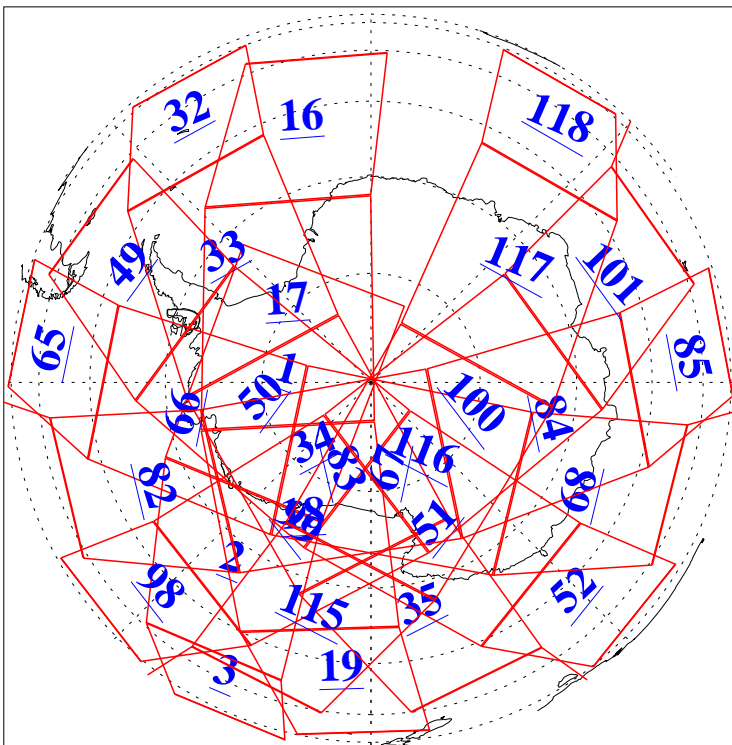

L1B Availability
AMSU Granules: 240
HSB Granules: 0
AIRS Granules: 240

16 Oct 2006
DoY 289
Aqua Day 1626
Granules: 1 to 120

Granules: 121 to 240

Legend: AMSU Available, HSB Available, AIRS Available

L1B Availability
AMSU Granules: 240
HSB Granules: 0
AIRS Granules: 240

16 Oct 2006
DoY 289
Aqua Day 1626
Ascending Granules

Descending Granules

Legend: AMSU Available, HSB Available, AIRS Available

L1B Availability
 AMSU Granules: 240
 HSB Granules: 0
 AIRS Granules: 240

16 Oct 2006
 DoY 289
 Aqua Day 1626

Northern Hemisphere Granules

Southern Hemisphere Granules

Legend: AMSU Available, HSB Available, AIRS Available