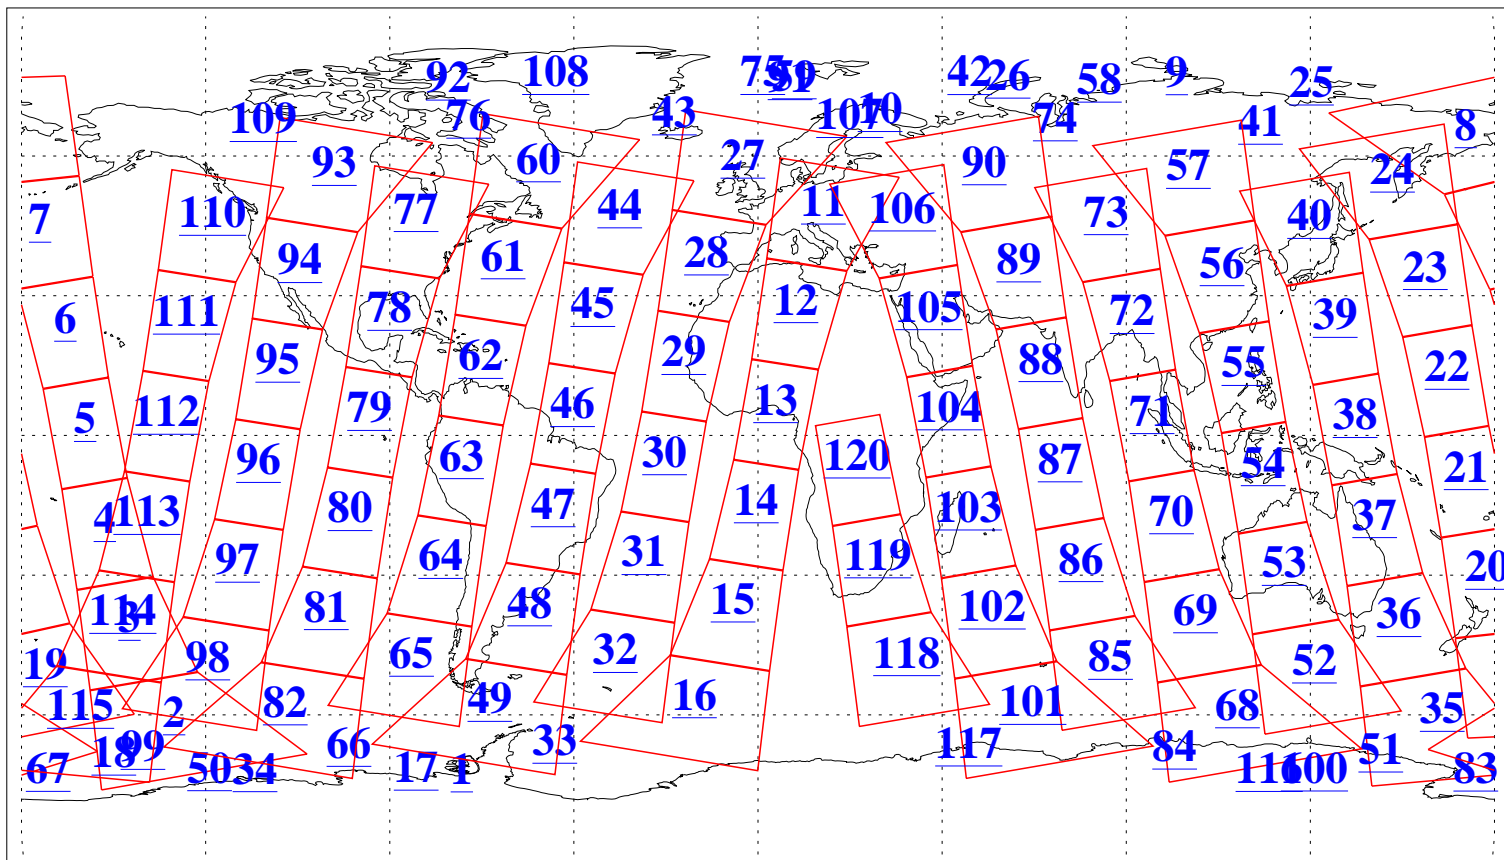

L1B Availability
AMSU Granules: 240
HSB Granules: 0
AIRS Granules: 240

16 Oct 2006
DoY 289
Aqua Day 1626
Granules: 1 to 120

Granules: 121 to 240

Legend: AMSU Available, HSB Available, AIRS Available

L1B Availability
AMSU Granules: 240
HSB Granules: 0
AIRS Granules: 240

16 Oct 2006
DoY 289
Aqua Day 1626
Ascending Granules

Descending Granules

Legend: AMSU Available, HSB Available, AIRS Available

L1B Availability
 AMSU Granules: 240
 HSB Granules: 0
 AIRS Granules: 240

16 Oct 2006
 DoY 289
 Aqua Day 1626

Northern Hemisphere Granules

Southern Hemisphere Granules

Legend: AMSU Available, HSB Available, AIRS Available