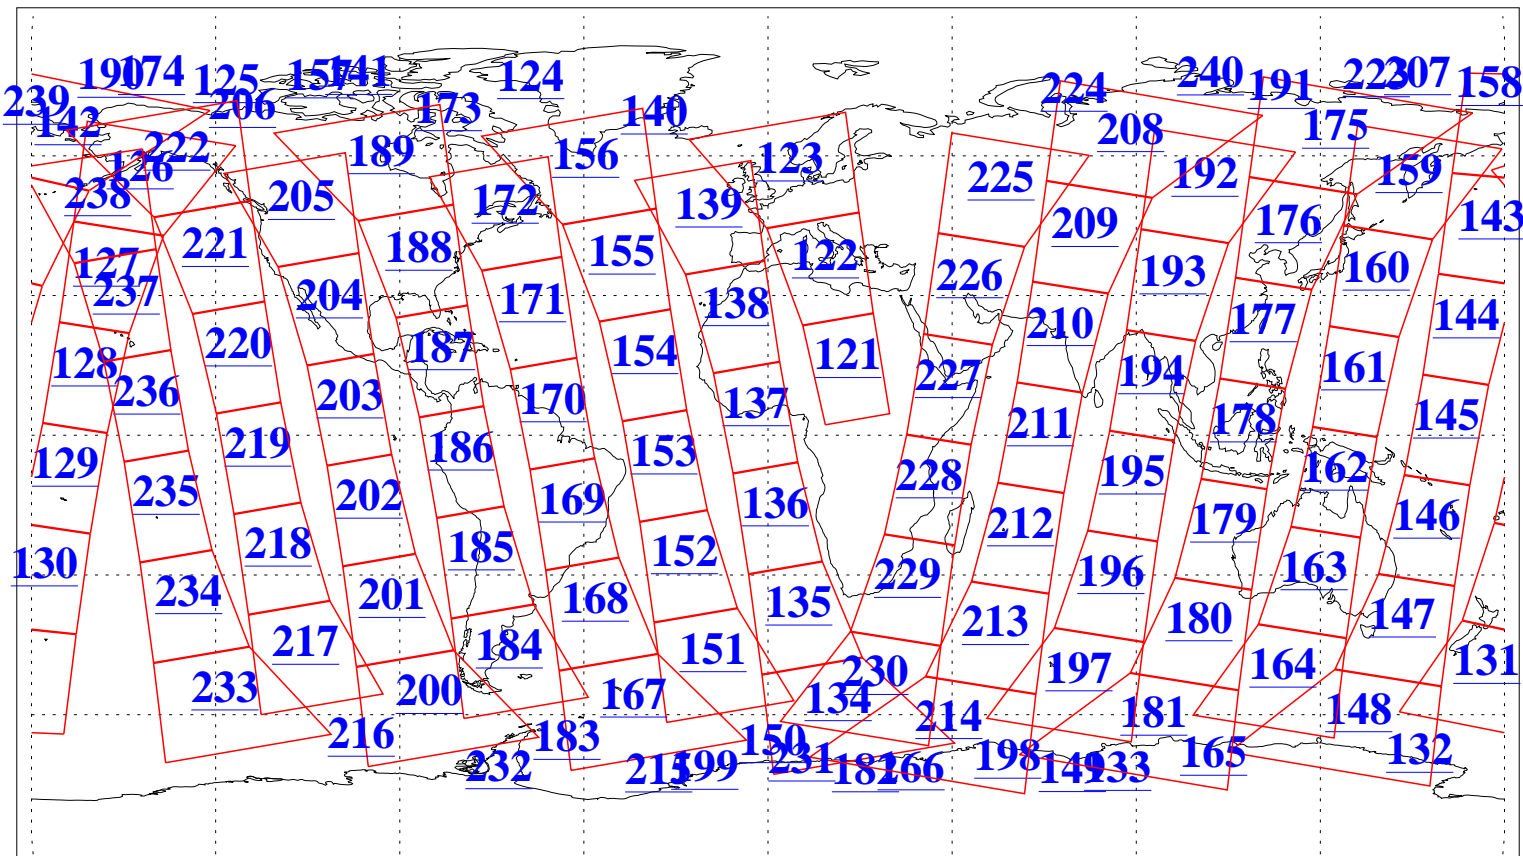

L1B Availability
AMSU Granules: 240
HSB Granules: 0
AIRS Granules: 240

16 Oct 2006
DoY 289
Aqua Day 1626
Granules: 1 to 120

Granules: 121 to 240

Legend: AMSU Available, HSB Available, AIRS Available

L1B Availability
AMSU Granules: 240
HSB Granules: 0
AIRS Granules: 240

16 Oct 2006
DoY 289
Aqua Day 1626
Ascending Granules

Descending Granules

Legend: AMSU Available, HSB Available, AIRS Available

L1B Availability
 AMSU Granules: 240
 HSB Granules: 0
 AIRS Granules: 240

16 Oct 2006
 DoY 289
 Aqua Day 1626

Northern Hemisphere Granules

Southern Hemisphere Granules

Legend: AMSU Available, HSB Available, AIRS Available