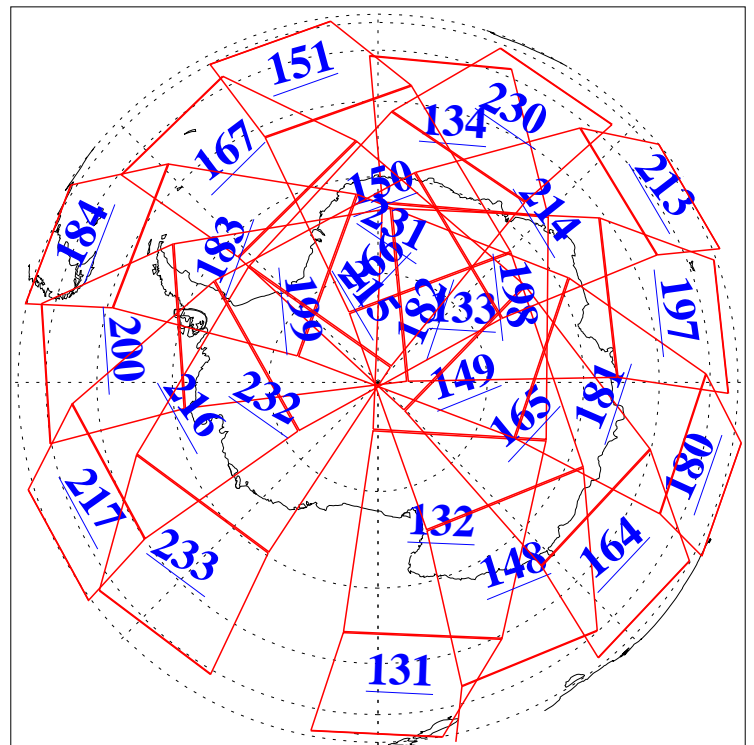

L1B Availability
AMSU Granules: 240
HSB Granules: 0
AIRS Granules: 240

16 Oct 2006
DoY 289
Aqua Day 1626
Granules: 1 to 120

Granules: 121 to 240

Legend: AMSU Available, HSB Available, AIRS Available

L1B Availability
AMSU Granules: 240
HSB Granules: 0
AIRS Granules: 240

16 Oct 2006
DoY 289
Aqua Day 1626
Ascending Granules

Descending Granules

Legend: AMSU Available, HSB Available, AIRS Available

L1B Availability
 AMSU Granules: 240
 HSB Granules: 0
 AIRS Granules: 240

16 Oct 2006
 DoY 289
 Aqua Day 1626

Northern Hemisphere Granules

Southern Hemisphere Granules

Legend: AMSU Available, HSB Available, AIRS Available