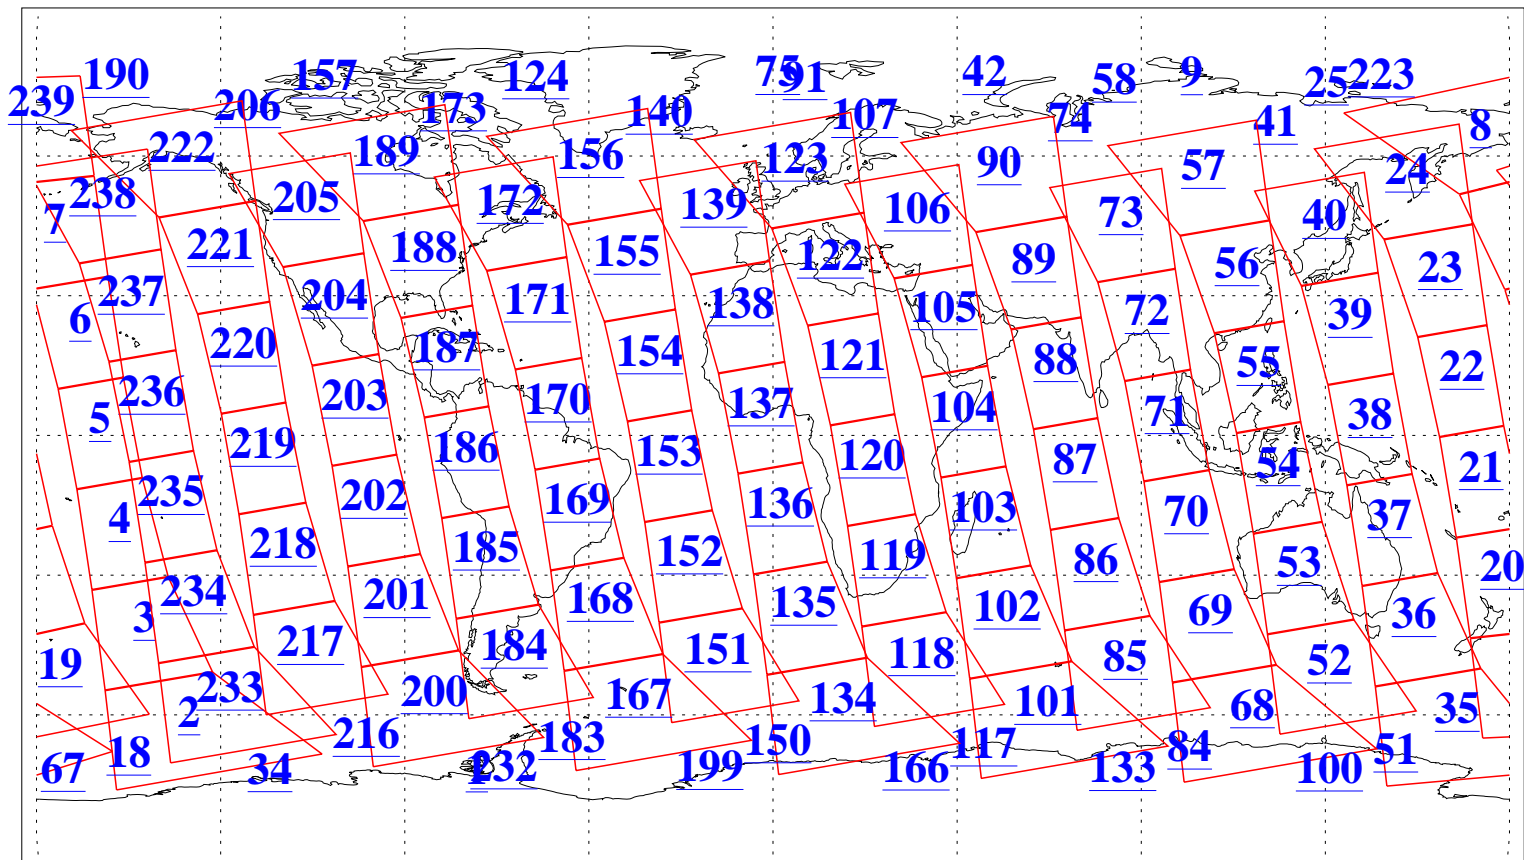

L1B Availability
AMSU Granules: 240
HSB Granules: 0
AIRS Granules: 240

16 Oct 2006
DoY 289
Aqua Day 1626
Granules: 1 to 120

Granules: 121 to 240

Legend: AMSU Available, HSB Available, AIRS Available

L1B Availability
AMSU Granules: 240
HSB Granules: 0
AIRS Granules: 240

16 Oct 2006
DoY 289
Aqua Day 1626
Ascending Granules

Descending Granules

Legend: AMSU Available, HSB Available, AIRS Available

L1B Availability
 AMSU Granules: 240
 HSB Granules: 0
 AIRS Granules: 240

16 Oct 2006
 DoY 289
 Aqua Day 1626

Northern Hemisphere Granules

Southern Hemisphere Granules

Legend: AMSU Available, HSB Available, AIRS Available