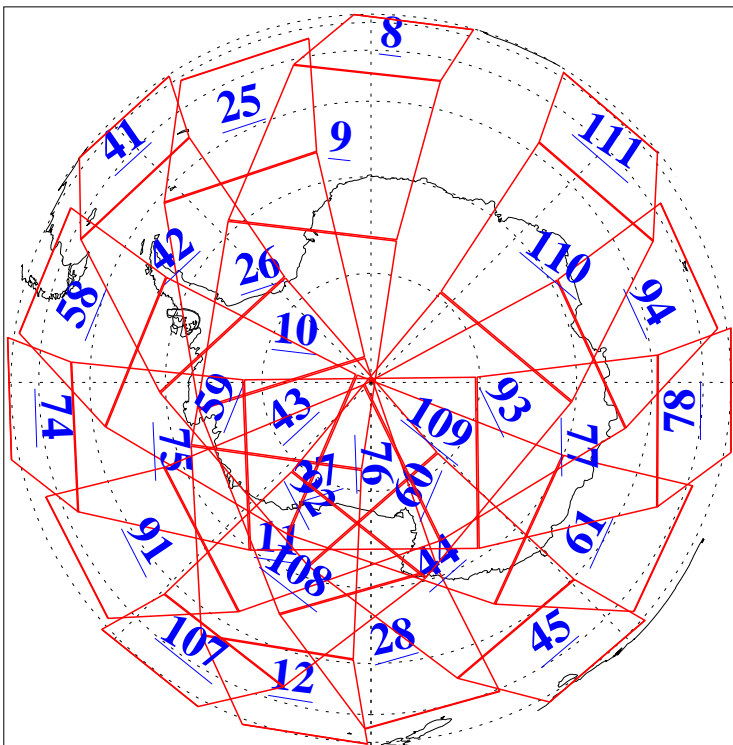

L1B Availability
AMSU Granules: 240
HSB Granules: 0
AIRS Granules: 240

15 Oct 2006
DoY 288
Aqua Day 1625
Granules: 1 to 120

Granules: 121 to 240

Legend: AMSU Available, HSB Available, AIRS Available

L1B Availability
AMSU Granules: 240
HSB Granules: 0
AIRS Granules: 240

15 Oct 2006
DoY 288
Aqua Day 1625

Ascending Granules

Descending Granules

Legend: AMSU Available, HSB Available, AIRS Available

L1B Availability
 AMSU Granules: 240
 HSB Granules: 0
 AIRS Granules: 240

15 Oct 2006
 DoY 288
 Aqua Day 1625

Northern Hemisphere Granules

Southern Hemisphere Granules

Legend: AMSU Available, HSB Available, AIRS Available