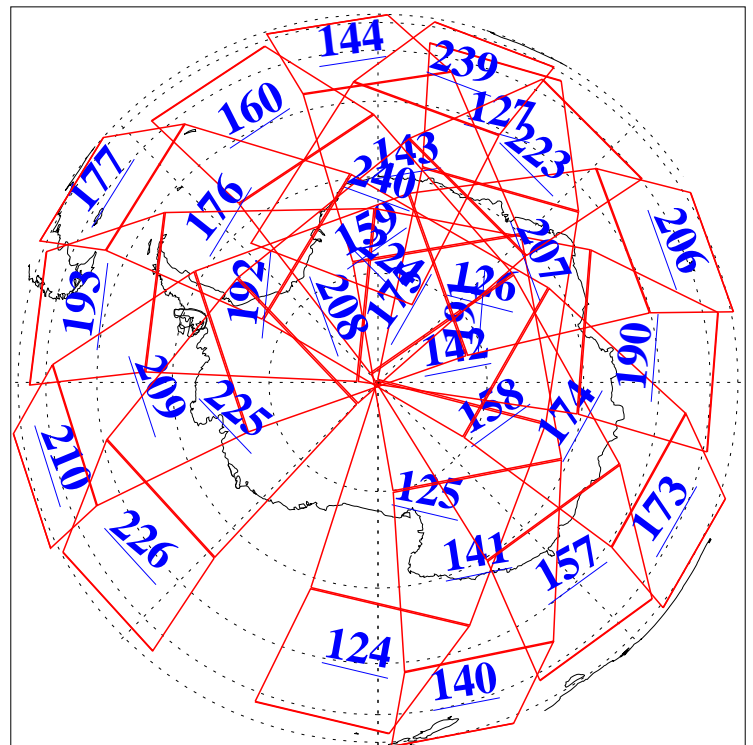

L1B Availability
AMSU Granules: 240
HSB Granules: 0
AIRS Granules: 240

15 Oct 2006
DoY 288
Aqua Day 1625
Granules: 1 to 120

Granules: 121 to 240

Legend: AMSU Available, HSB Available, AIRS Available

L1B Availability
AMSU Granules: 240
HSB Granules: 0
AIRS Granules: 240

15 Oct 2006
DoY 288
Aqua Day 1625

Ascending Granules

Descending Granules

Legend: AMSU Available, HSB Available, AIRS Available

L1B Availability
 AMSU Granules: 240
 HSB Granules: 0
 AIRS Granules: 240

15 Oct 2006
 DoY 288
 Aqua Day 1625

Northern Hemisphere Granules

Southern Hemisphere Granules

Legend: AMSU Available, HSB Available, AIRS Available