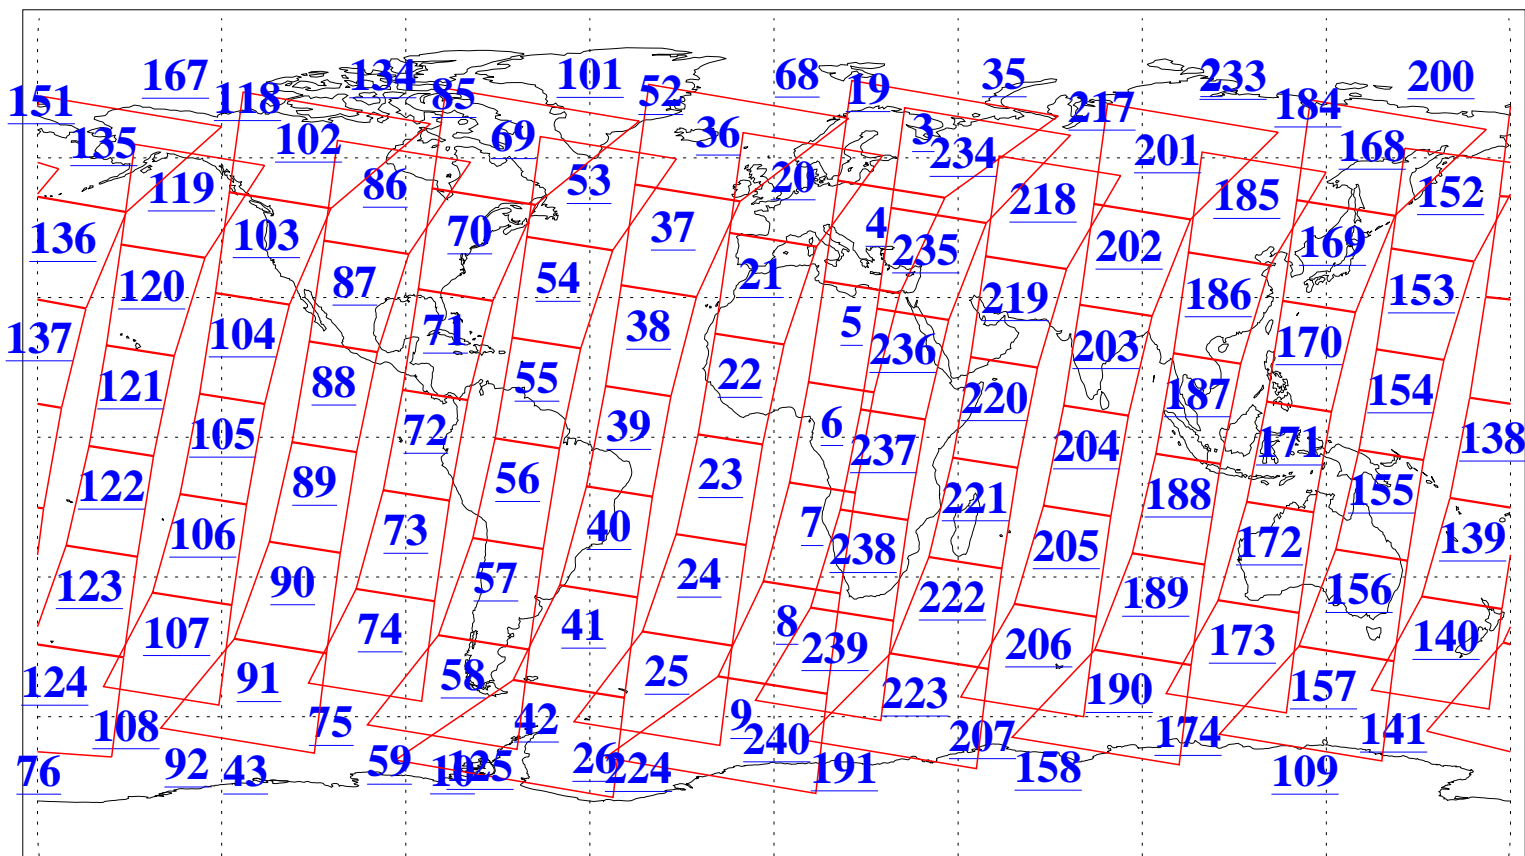

L1B Availability
AMSU Granules: 240
HSB Granules: 0
AIRS Granules: 240

15 Oct 2006
DoY 288
Aqua Day 1625
Granules: 1 to 120

Granules: 121 to 240

Legend: AMSU Available, HSB Available, AIRS Available

L1B Availability
AMSU Granules: 240
HSB Granules: 0
AIRS Granules: 240

15 Oct 2006
DoY 288
Aqua Day 1625

Ascending Granules

Descending Granules

Legend: AMSU Available, HSB Available, AIRS Available

L1B Availability
 AMSU Granules: 240
 HSB Granules: 0
 AIRS Granules: 240

15 Oct 2006
 DoY 288
 Aqua Day 1625

Northern Hemisphere Granules

Southern Hemisphere Granules

Legend: AMSU Available, HSB Available, AIRS Available