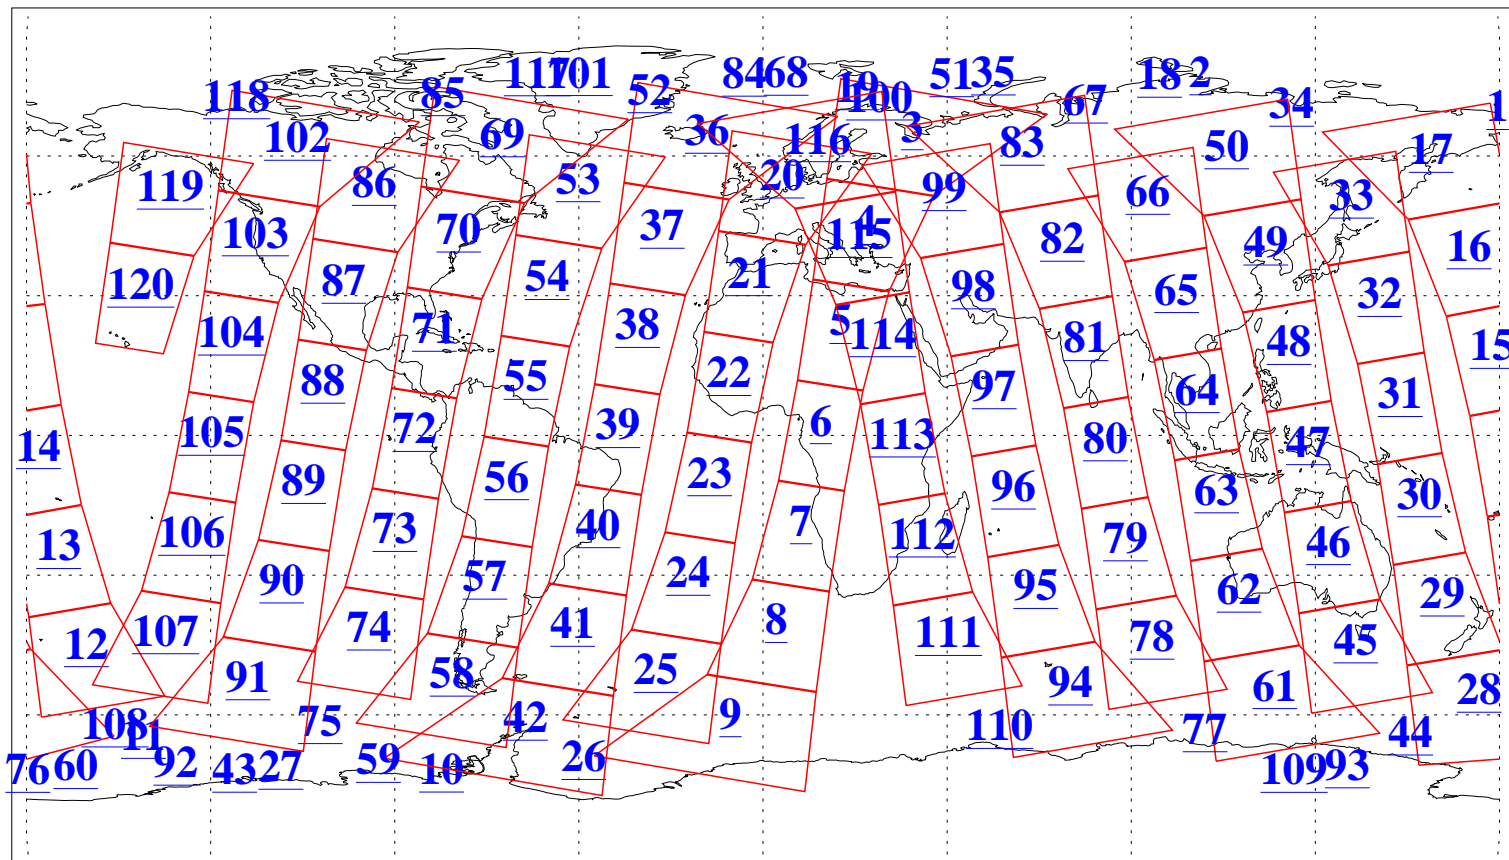

L1B Availability
AMSU Granules: 240
HSB Granules: 0
AIRS Granules: 240

15 Oct 2006
DoY 288
Aqua Day 1625
Granules: 1 to 120

Granules: 121 to 240

Legend: AMSU Available, HSB Available, AIRS Available

L1B Availability
AMSU Granules: 240
HSB Granules: 0
AIRS Granules: 240

15 Oct 2006
DoY 288
Aqua Day 1625

Ascending Granules

Descending Granules

Legend: AMSU Available, HSB Available, AIRS Available

L1B Availability
 AMSU Granules: 240
 HSB Granules: 0
 AIRS Granules: 240

15 Oct 2006
 DoY 288
 Aqua Day 1625

Northern Hemisphere Granules

Southern Hemisphere Granules

Legend: AMSU Available, HSB Available, AIRS Available