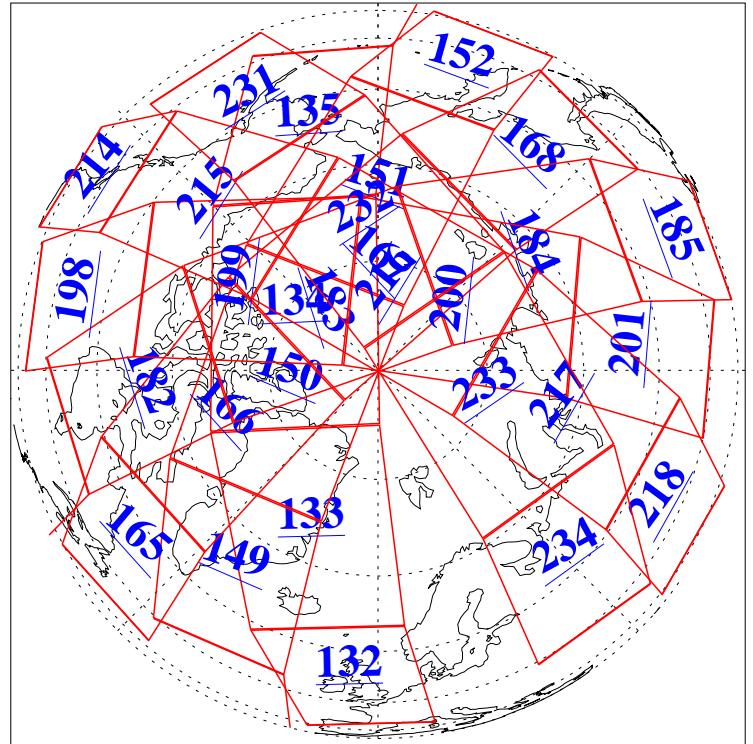

15 Oct 2006
DoY 288
Aqua Day 1625

Ascending Granules

Descending Granules

Legend: AMSU Available, HSB Available, AIRS Available

L1B Availability
 AMSU Granules: 240
 HSB Granules: 0
 AIRS Granules: 240

15 Oct 2006
 DoY 288
 Aqua Day 1625

Northern Hemisphere Granules

Southern Hemisphere Granules

Legend: AMSU Available, HSB Available, AIRS Available