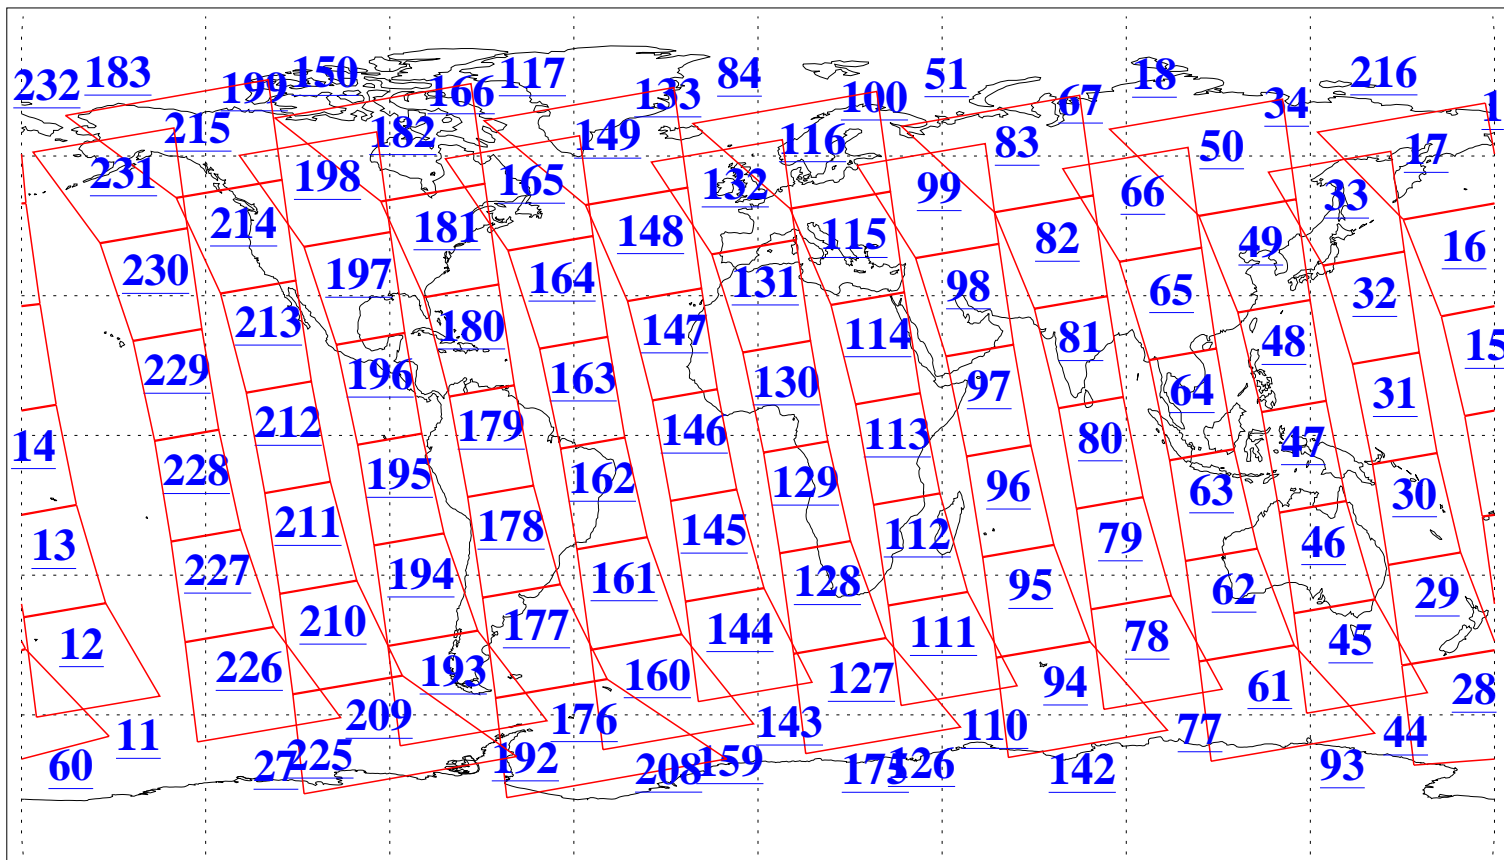

L1B Availability
AMSU Granules: 240
HSB Granules: 0
AIRS Granules: 240

15 Oct 2006
DoY 288
Aqua Day 1625
Granules: 1 to 120

Granules: 121 to 240

Legend: AMSU Available, HSB Available, AIRS Available

L1B Availability
AMSU Granules: 240
HSB Granules: 0
AIRS Granules: 240

15 Oct 2006
DoY 288
Aqua Day 1625

Ascending Granules

Descending Granules

Legend: AMSU Available, HSB Available, AIRS Available

L1B Availability
 AMSU Granules: 240
 HSB Granules: 0
 AIRS Granules: 240

15 Oct 2006
 DoY 288
 Aqua Day 1625

Northern Hemisphere Granules

Southern Hemisphere Granules

Legend: AMSU Available, HSB Available, AIRS Available