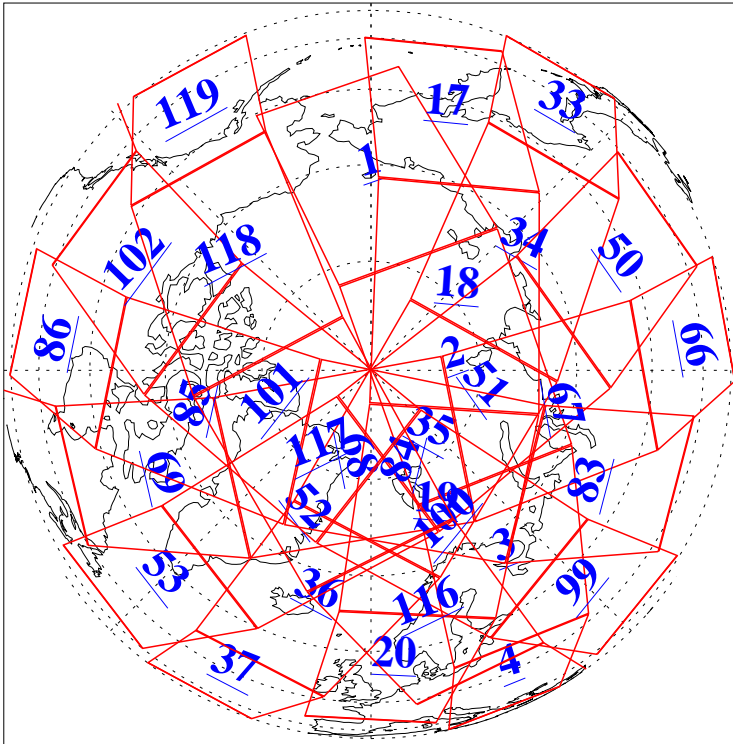

L1B Availability
AMSU Granules: 240
HSB Granules: 0
AIRS Granules: 240

15 Oct 2006
DoY 288
Aqua Day 1625
Granules: 1 to 120

Granules: 121 to 240

Legend: AMSU Available, HSB Available, AIRS Available

L1B Availability
AMSU Granules: 240
HSB Granules: 0
AIRS Granules: 240

15 Oct 2006
DoY 288
Aqua Day 1625

Ascending Granules

Descending Granules

Legend: AMSU Available, HSB Available, AIRS Available

L1B Availability
 AMSU Granules: 240
 HSB Granules: 0
 AIRS Granules: 240

15 Oct 2006
 DoY 288
 Aqua Day 1625

Northern Hemisphere Granules

Southern Hemisphere Granules

Legend: AMSU Available, HSB Available, AIRS Available