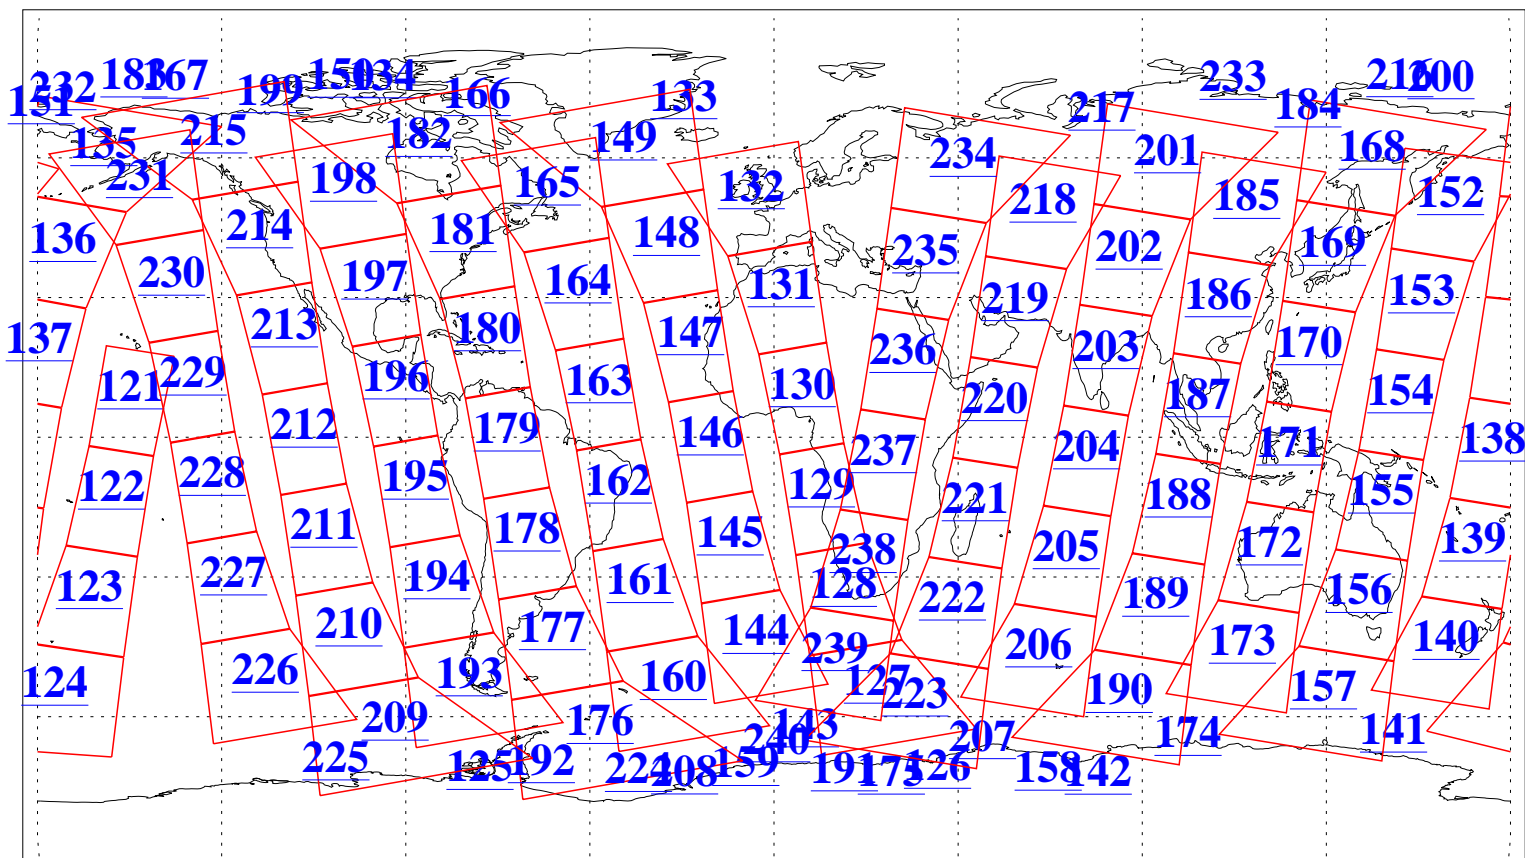

L1B Availability
AMSU Granules: 240
HSB Granules: 0
AIRS Granules: 240

15 Oct 2006
DoY 288
Aqua Day 1625
Granules: 1 to 120

Granules: 121 to 240

Legend: AMSU Available, HSB Available, AIRS Available

L1B Availability
AMSU Granules: 240
HSB Granules: 0
AIRS Granules: 240

15 Oct 2006
DoY 288
Aqua Day 1625

Ascending Granules

Descending Granules

Legend: AMSU Available, HSB Available, AIRS Available

L1B Availability
 AMSU Granules: 240
 HSB Granules: 0
 AIRS Granules: 240

15 Oct 2006
 DoY 288
 Aqua Day 1625