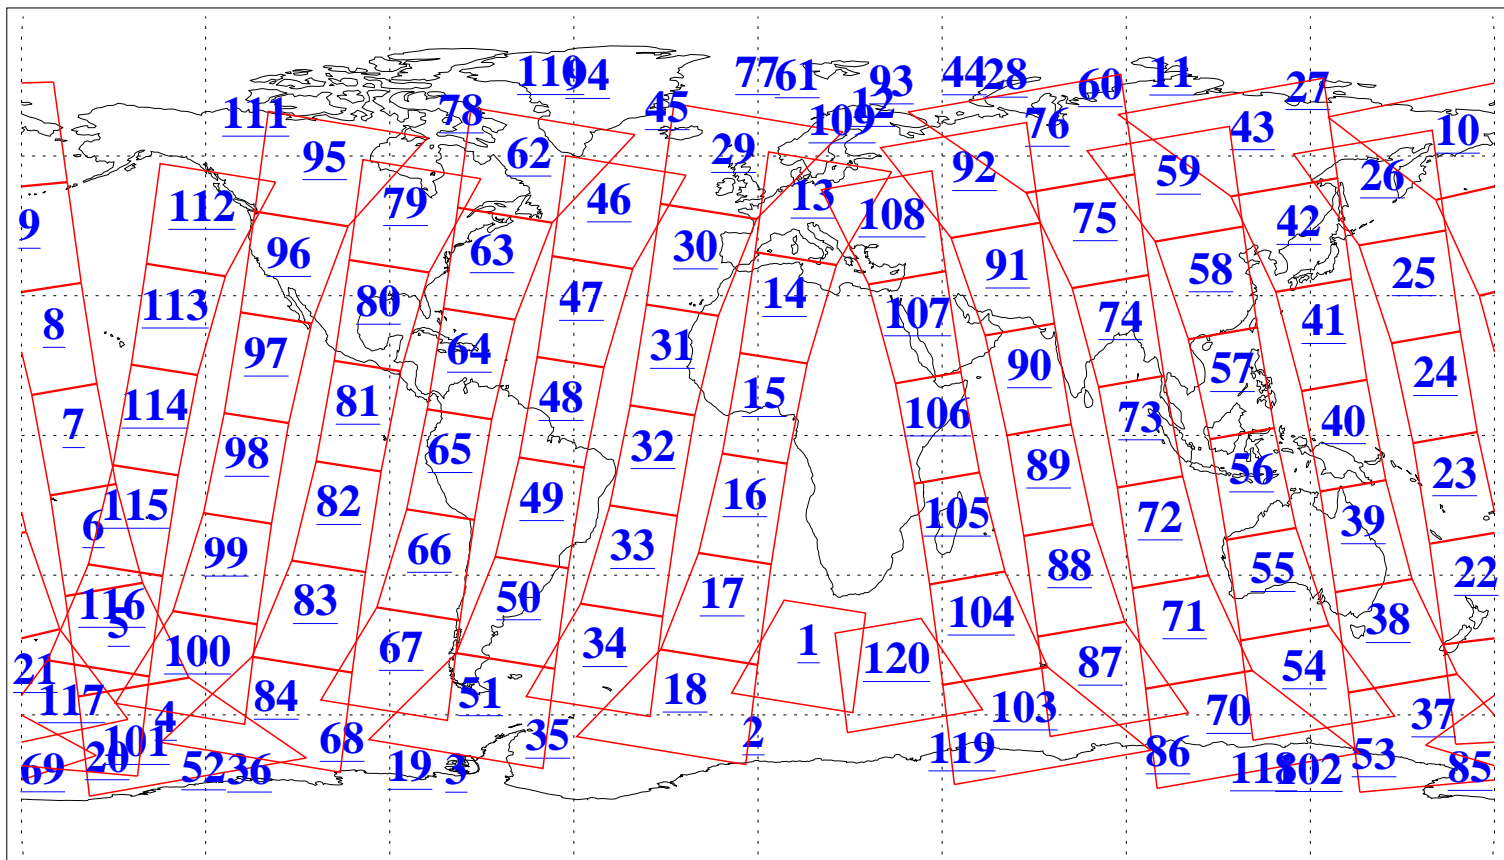

L1B Availability
AMSU Granules: 240
HSB Granules: 0
AIRS Granules: 240

14 Oct 2006
DoY 287
Aqua Day 1624
Granules: 1 to 120

Granules: 121 to 240

Legend: AMSU Available, HSB Available, AIRS Available

L1B Availability
AMSU Granules: 240
HSB Granules: 0
AIRS Granules: 240

14 Oct 2006
DoY 287
Aqua Day 1624
Ascending Granules

Descending Granules

Legend: AMSU Available, HSB Available, AIRS Available

L1B Availability
 AMSU Granules: 240
 HSB Granules: 0
 AIRS Granules: 240

14 Oct 2006
 DoY 287
 Aqua Day 1624

Northern Hemisphere Granules

Southern Hemisphere Granules

Legend: AMSU Available, HSB Available, AIRS Available