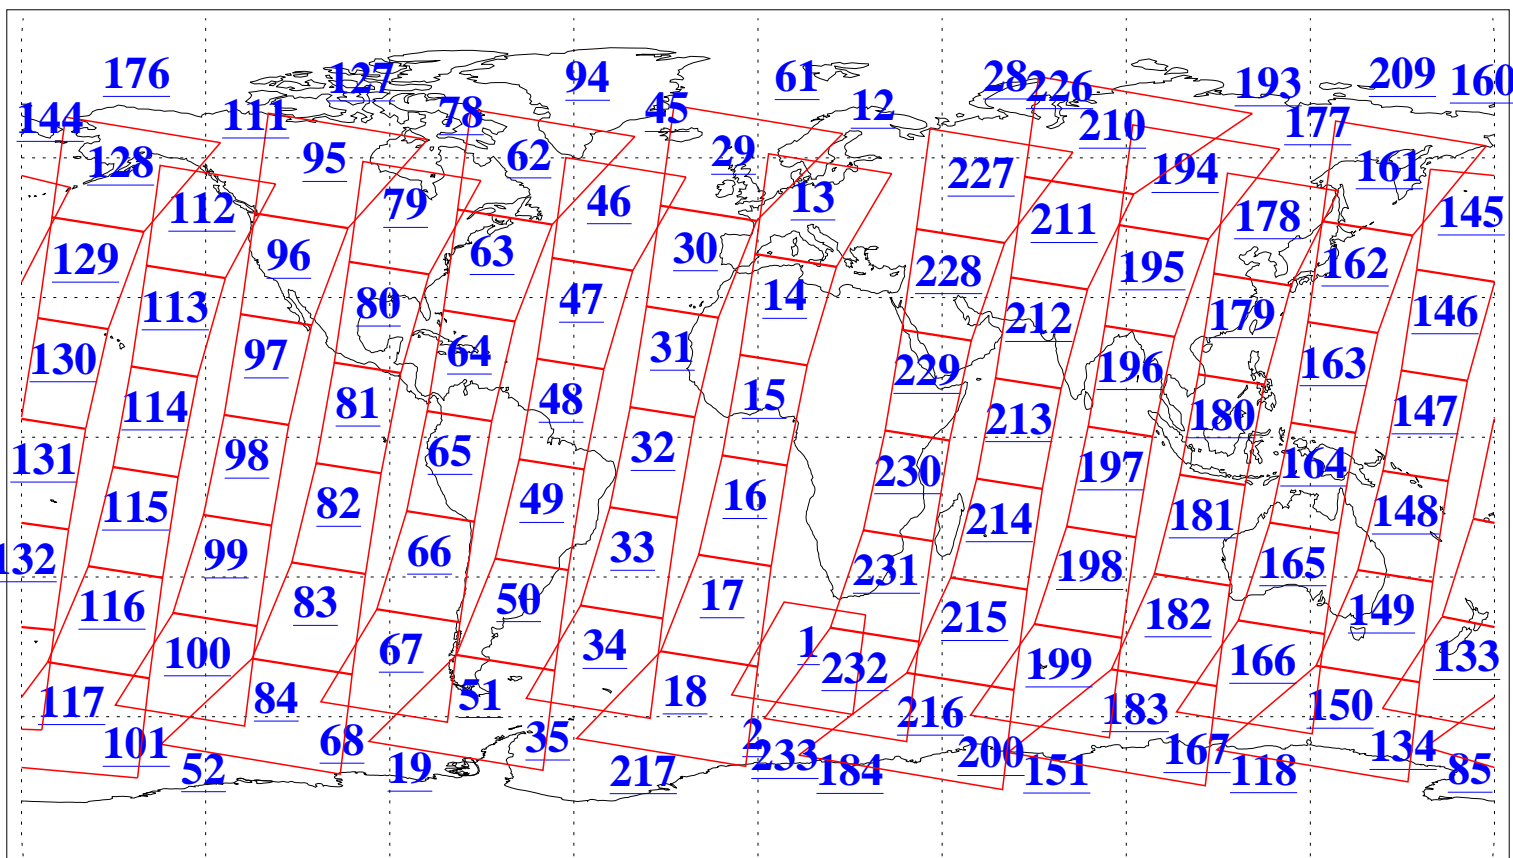

L1B Availability
AMSU Granules: 240
HSB Granules: 0
AIRS Granules: 240

14 Oct 2006
DoY 287
Aqua Day 1624
Granules: 1 to 120

Granules: 121 to 240

Legend: AMSU Available, HSB Available, AIRS Available

L1B Availability
AMSU Granules: 240
HSB Granules: 0
AIRS Granules: 240

14 Oct 2006
DoY 287
Aqua Day 1624
Ascending Granules

Descending Granules

Legend: AMSU Available, HSB Available, AIRS Available

L1B Availability
 AMSU Granules: 240
 HSB Granules: 0
 AIRS Granules: 240

14 Oct 2006
 DoY 287
 Aqua Day 1624

Northern Hemisphere Granules

Southern Hemisphere Granules

Legend: AMSU Available, HSB Available, AIRS Available