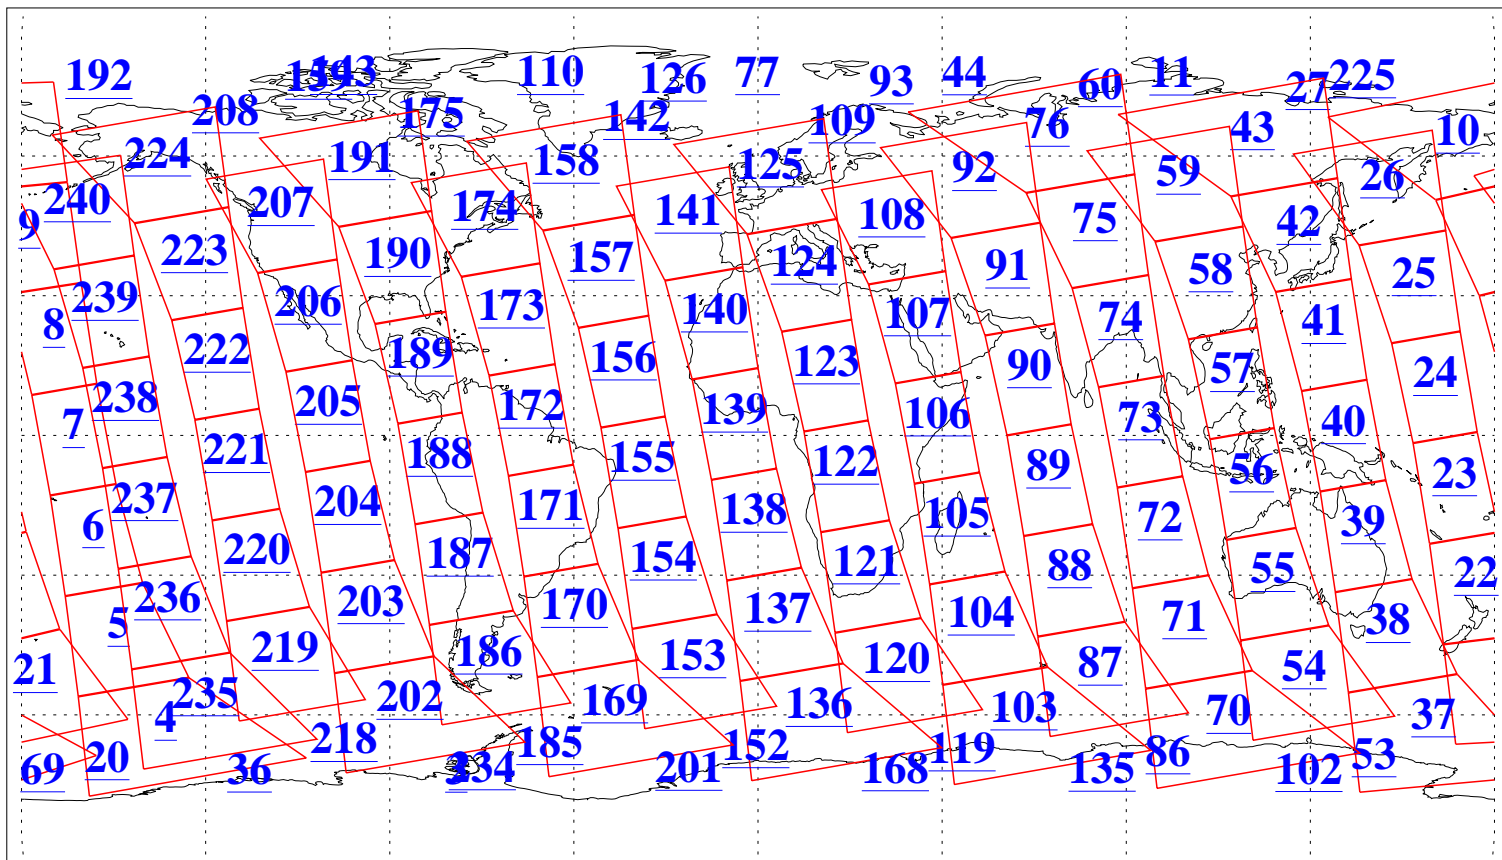

L1B Availability
AMSU Granules: 240
HSB Granules: 0
AIRS Granules: 240

14 Oct 2006
DoY 287
Aqua Day 1624
Granules: 1 to 120

Granules: 121 to 240

Legend: AMSU Available, HSB Available, AIRS Available

L1B Availability
AMSU Granules: 240
HSB Granules: 0
AIRS Granules: 240

14 Oct 2006
DoY 287
Aqua Day 1624
Ascending Granules

Descending Granules

Legend: AMSU Available, HSB Available, AIRS Available

L1B Availability
 AMSU Granules: 240
 HSB Granules: 0
 AIRS Granules: 240

14 Oct 2006
 DoY 287
 Aqua Day 1624

Northern Hemisphere Granules

Southern Hemisphere Granules

Legend: AMSU Available, HSB Available, AIRS Available