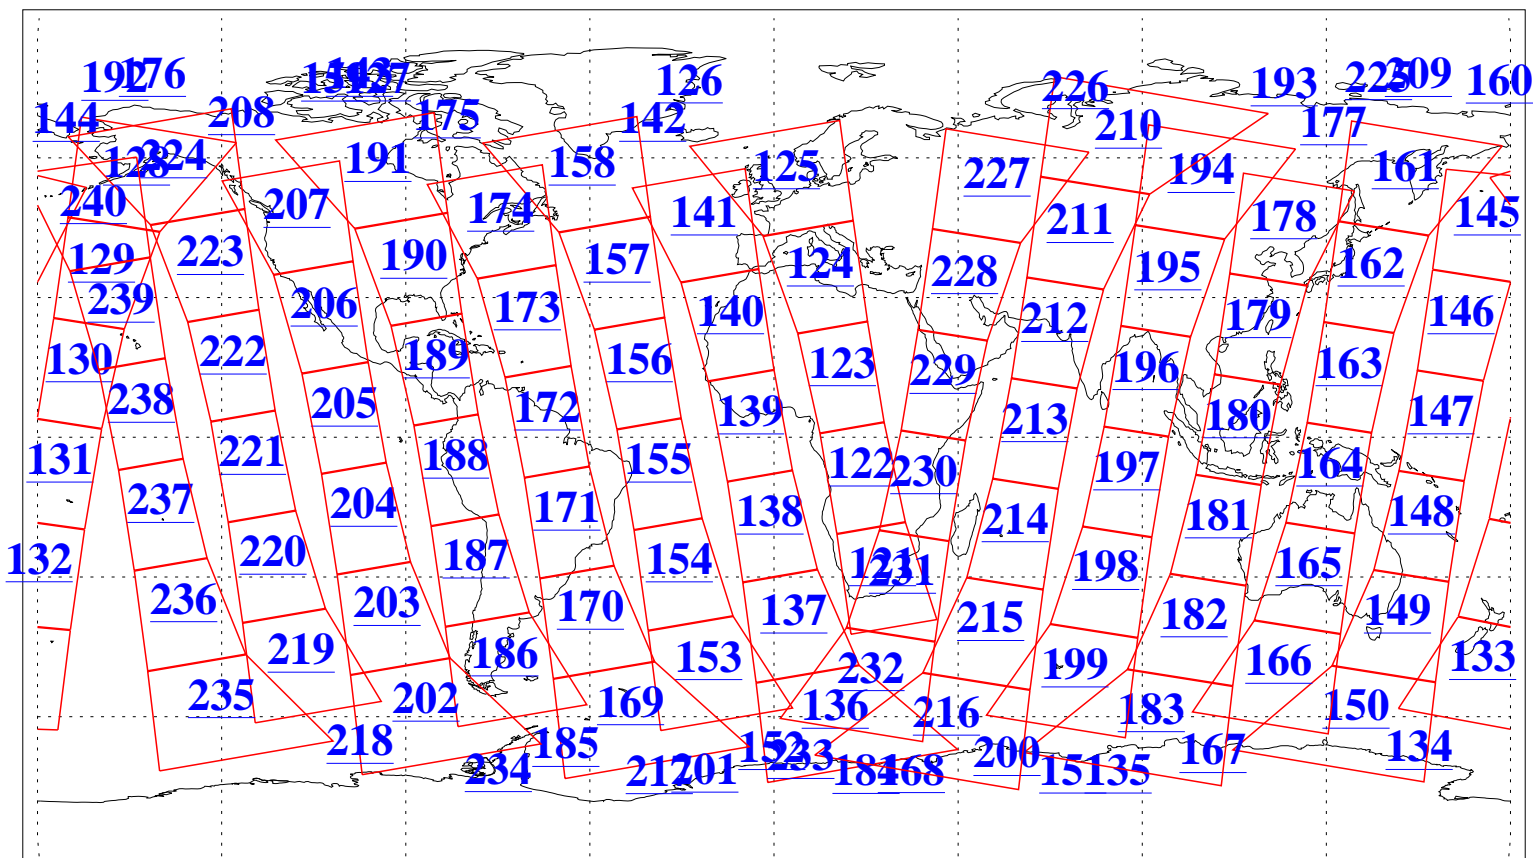

L1B Availability
AMSU Granules: 240
HSB Granules: 0
AIRS Granules: 240

14 Oct 2006
DoY 287
Aqua Day 1624
Granules: 1 to 120

Granules: 121 to 240

Legend: AMSU Available, HSB Available, AIRS Available

L1B Availability
AMSU Granules: 240
HSB Granules: 0
AIRS Granules: 240

14 Oct 2006
DoY 287
Aqua Day 1624
Ascending Granules

Descending Granules

Legend: AMSU Available, HSB Available, AIRS Available

L1B Availability
 AMSU Granules: 240
 HSB Granules: 0
 AIRS Granules: 240

14 Oct 2006
 DoY 287
 Aqua Day 1624

Northern Hemisphere Granules

Southern Hemisphere Granules

Legend: AMSU Available, HSB Available, AIRS Available