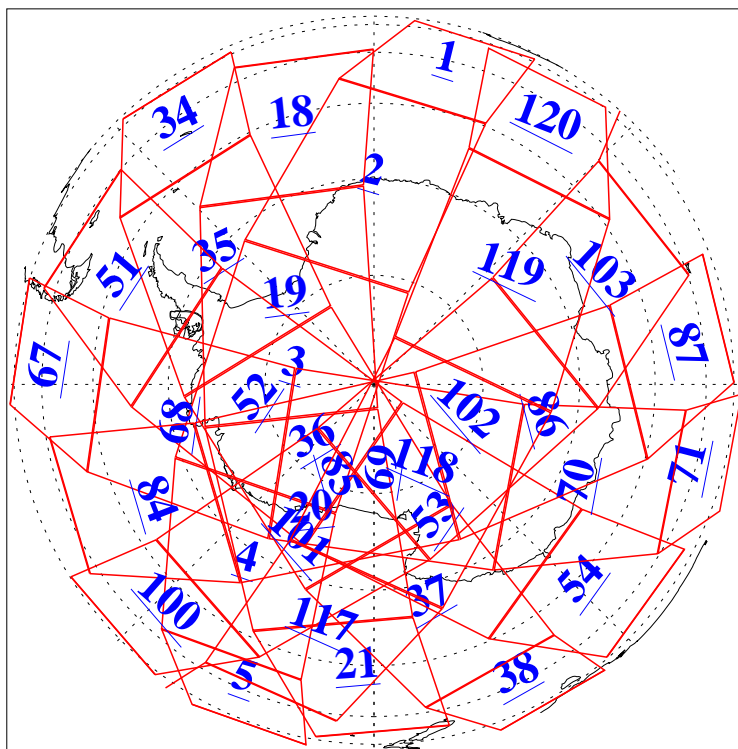

L1B Availability
AMSU Granules: 240
HSB Granules: 0
AIRS Granules: 240

14 Oct 2006
DoY 287
Aqua Day 1624
Granules: 1 to 120

Granules: 121 to 240

Legend: AMSU Available, HSB Available, AIRS Available

L1B Availability
AMSU Granules: 240
HSB Granules: 0
AIRS Granules: 240

14 Oct 2006
DoY 287
Aqua Day 1624
Ascending Granules

Descending Granules

Legend: AMSU Available, HSB Available, AIRS Available

L1B Availability
 AMSU Granules: 240
 HSB Granules: 0
 AIRS Granules: 240

14 Oct 2006
 DoY 287
 Aqua Day 1624

Northern Hemisphere Granules

Southern Hemisphere Granules

Legend: AMSU Available, HSB Available, AIRS Available