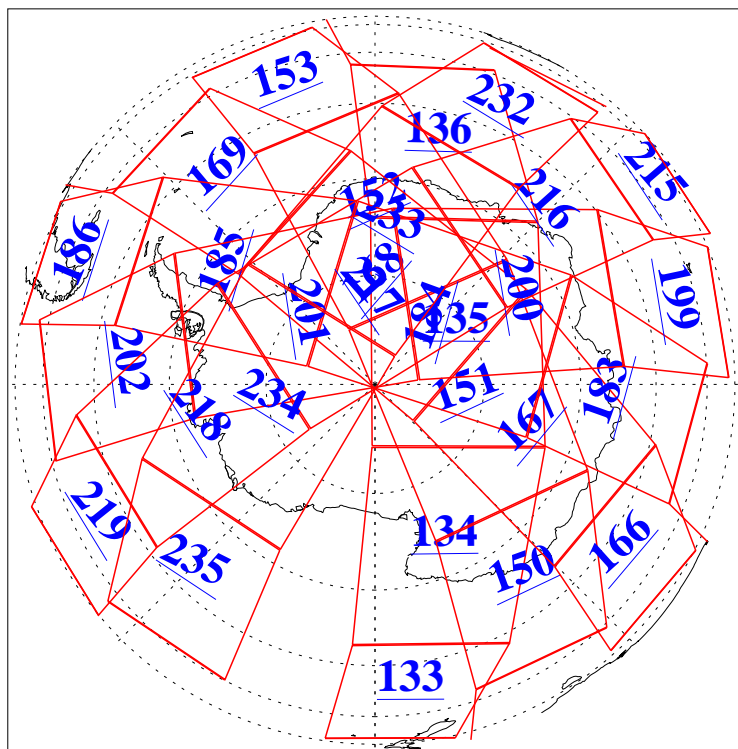

L1B Availability
AMSU Granules: 240
HSB Granules: 0
AIRS Granules: 240

14 Oct 2006
DoY 287
Aqua Day 1624
Granules: 1 to 120

Granules: 121 to 240

Legend: AMSU Available, HSB Available, AIRS Available

L1B Availability
AMSU Granules: 240
HSB Granules: 0
AIRS Granules: 240

14 Oct 2006
DoY 287
Aqua Day 1624
Ascending Granules

Descending Granules

Legend: AMSU Available, HSB Available, AIRS Available

L1B Availability
 AMSU Granules: 240
 HSB Granules: 0
 AIRS Granules: 240

14 Oct 2006
 DoY 287
 Aqua Day 1624

Northern Hemisphere Granules

Southern Hemisphere Granules

Legend: AMSU Available, HSB Available, AIRS Available