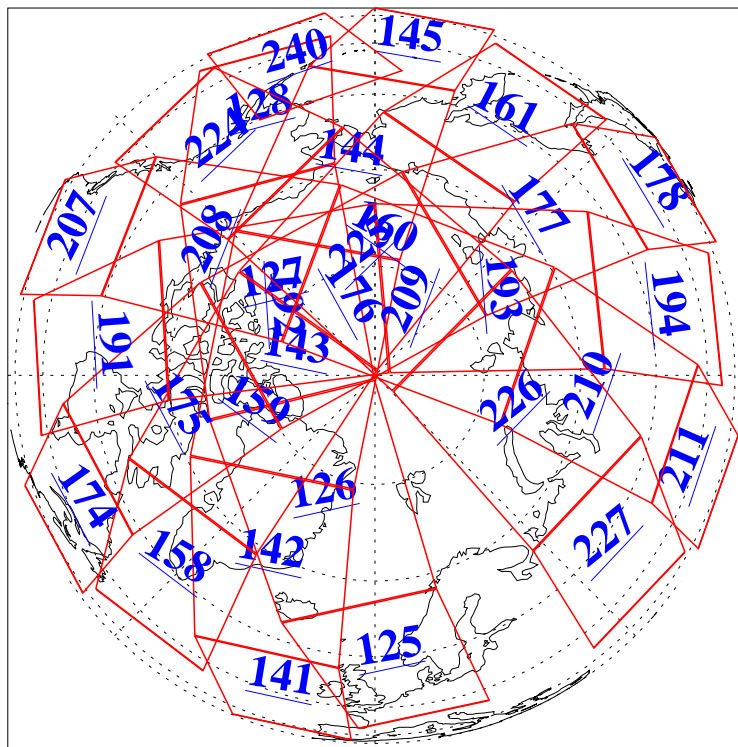

L1B Availability
AMSU Granules: 240
HSB Granules: 0
AIRS Granules: 240

14 Oct 2006
DoY 287
Aqua Day 1624
Granules: 1 to 120

Granules: 121 to 240

Legend: AMSU Available, HSB Available, AIRS Available

L1B Availability
AMSU Granules: 240
HSB Granules: 0
AIRS Granules: 240

14 Oct 2006
DoY 287
Aqua Day 1624
Ascending Granules

Descending Granules

Legend: AMSU Available, HSB Available, AIRS Available

L1B Availability
 AMSU Granules: 240
 HSB Granules: 0
 AIRS Granules: 240

14 Oct 2006
 DoY 287
 Aqua Day 1624

Northern Hemisphere Granules

Southern Hemisphere Granules

Legend: AMSU Available, HSB Available, AIRS Available