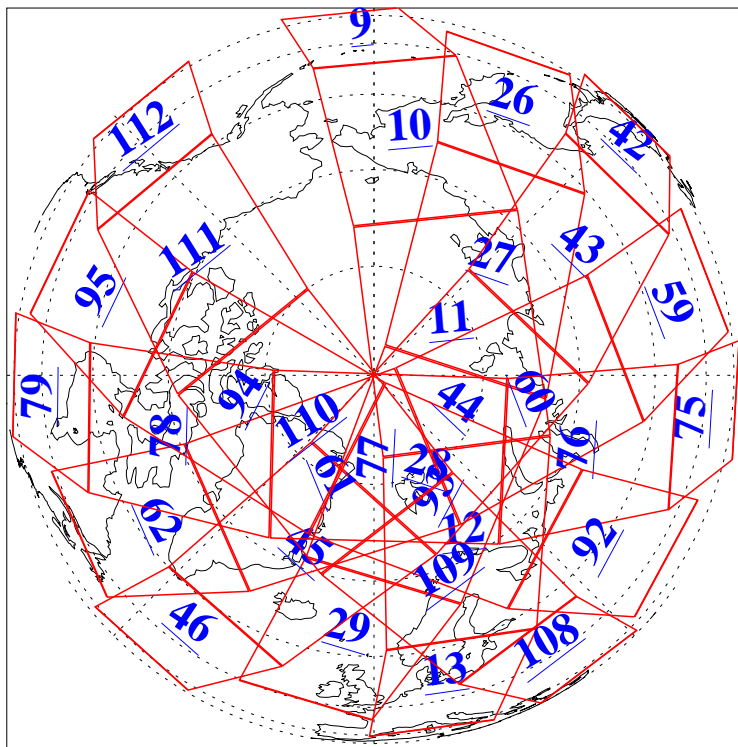

L1B Availability
AMSU Granules: 240
HSB Granules: 0
AIRS Granules: 240

14 Oct 2006
DoY 287
Aqua Day 1624
Granules: 1 to 120

Granules: 121 to 240

Legend: AMSU Available, HSB Available, AIRS Available

L1B Availability
AMSU Granules: 240
HSB Granules: 0
AIRS Granules: 240

14 Oct 2006
DoY 287
Aqua Day 1624
Ascending Granules

Descending Granules

Legend: AMSU Available, HSB Available, AIRS Available

L1B Availability
 AMSU Granules: 240
 HSB Granules: 0
 AIRS Granules: 240

14 Oct 2006
 DoY 287
 Aqua Day 1624

Northern Hemisphere Granules

Southern Hemisphere Granules

Legend: AMSU Available, HSB Available, AIRS Available