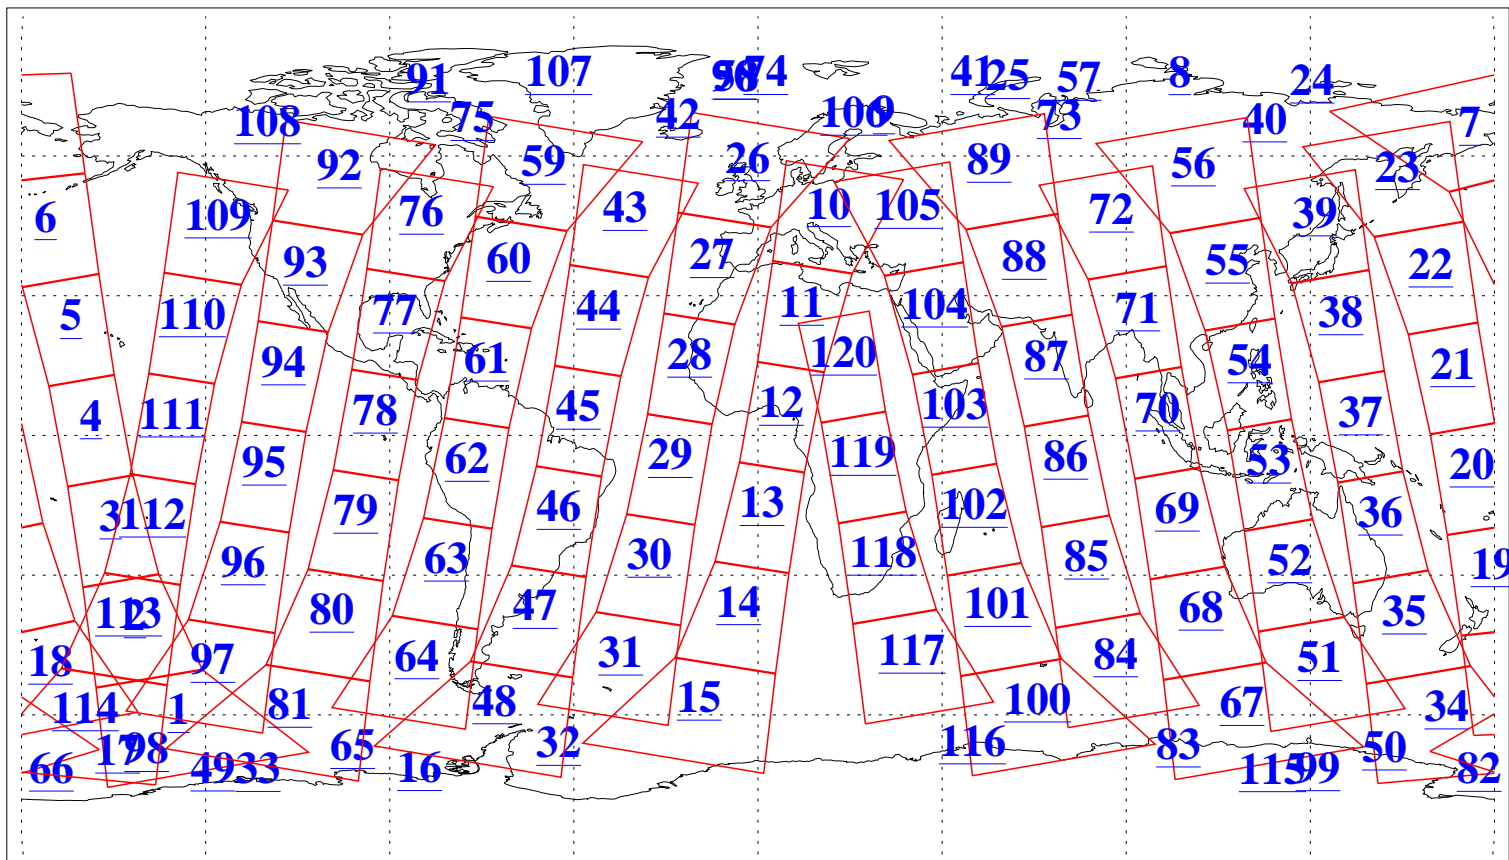

L1B Availability
AMSU Granules: 240
HSB Granules: 0
AIRS Granules: 240

9 Oct 2006
DoY 282
Aqua Day 1619
Granules: 1 to 120

Granules: 121 to 240

Legend: AMSU Available, HSB Available, AIRS Available

L1B Availability
AMSU Granules: 240
HSB Granules: 0
AIRS Granules: 240

9 Oct 2006
DoY 282
Aqua Day 1619
Ascending Granules

Descending Granules

Legend: AMSU Available, HSB Available, AIRS Available

L1B Availability
 AMSU Granules: 240
 HSB Granules: 0
 AIRS Granules: 240

9 Oct 2006
 DoY 282
 Aqua Day 1619

Northern Hemisphere Granules

Southern Hemisphere Granules

Legend: AMSU Available, HSB Available, AIRS Available