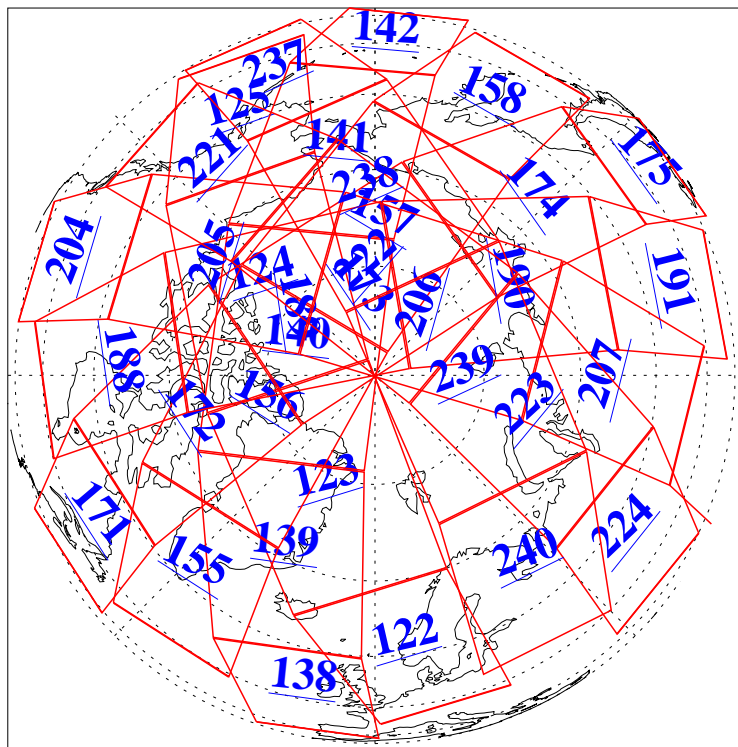

L1B Availability
AMSU Granules: 240
HSB Granules: 0
AIRS Granules: 240

9 Oct 2006
DoY 282
Aqua Day 1619
Granules: 1 to 120

Granules: 121 to 240

Legend: AMSU Available, HSB Available, AIRS Available

L1B Availability
AMSU Granules: 240
HSB Granules: 0
AIRS Granules: 240

9 Oct 2006
DoY 282
Aqua Day 1619
Ascending Granules

Descending Granules

Legend: AMSU Available, HSB Available, AIRS Available

L1B Availability
 AMSU Granules: 240
 HSB Granules: 0
 AIRS Granules: 240

9 Oct 2006
 DoY 282
 Aqua Day 1619

Northern Hemisphere Granules

Southern Hemisphere Granules

Legend: AMSU Available, HSB Available, AIRS Available