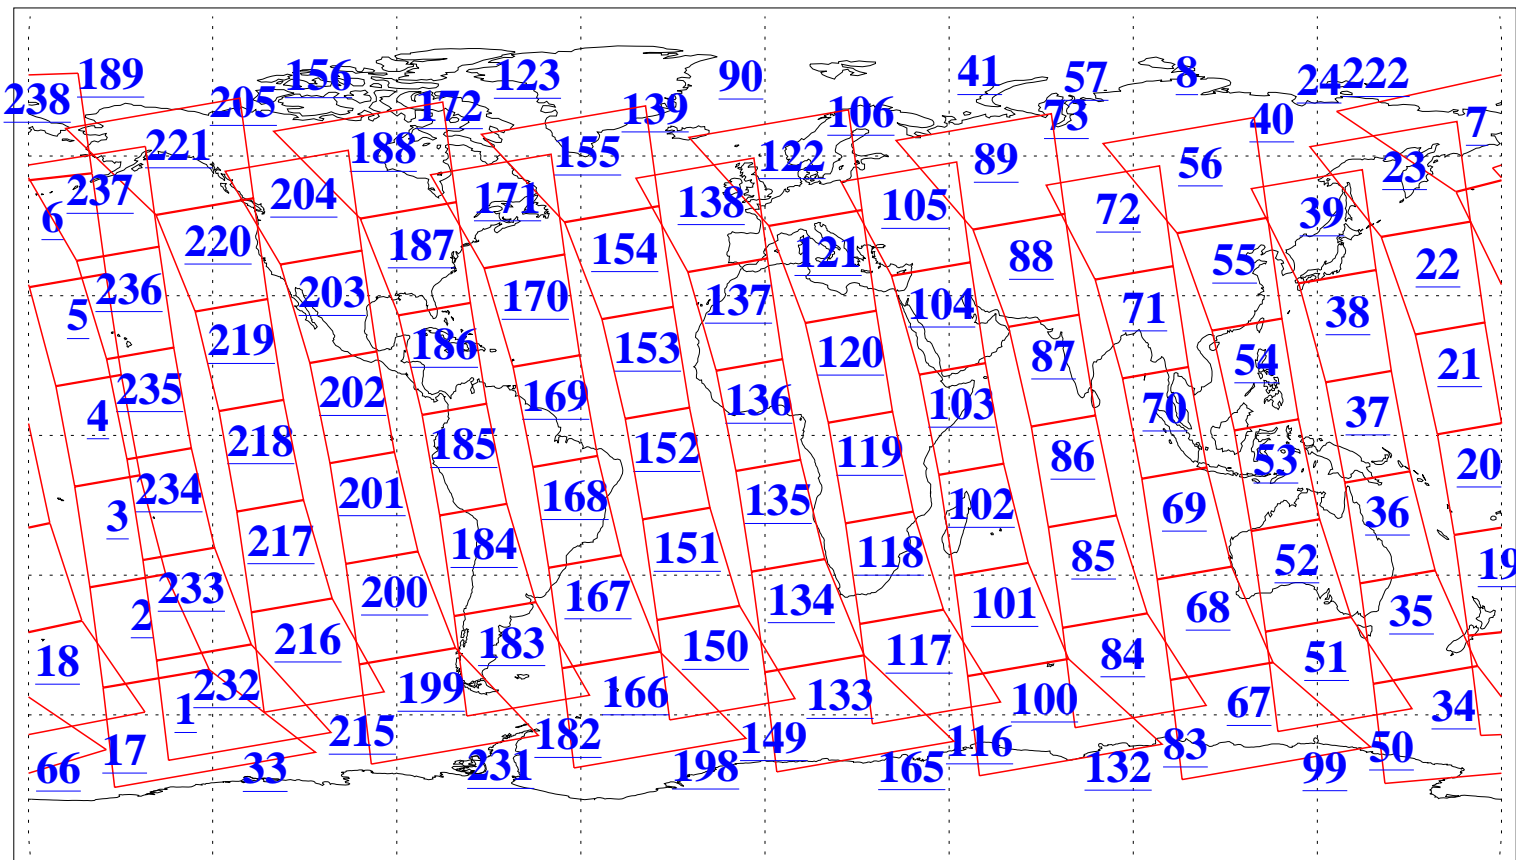

L1B Availability
AMSU Granules: 240
HSB Granules: 0
AIRS Granules: 240

9 Oct 2006
DoY 282
Aqua Day 1619
Granules: 1 to 120

Granules: 121 to 240

Legend: AMSU Available, HSB Available, AIRS Available

L1B Availability
AMSU Granules: 240
HSB Granules: 0
AIRS Granules: 240

9 Oct 2006
DoY 282
Aqua Day 1619
Ascending Granules

Descending Granules

Legend: AMSU Available, HSB Available, AIRS Available

L1B Availability
 AMSU Granules: 240
 HSB Granules: 0
 AIRS Granules: 240

9 Oct 2006
 DoY 282
 Aqua Day 1619

Northern Hemisphere Granules

Southern Hemisphere Granules

Legend: AMSU Available, HSB Available, AIRS Available