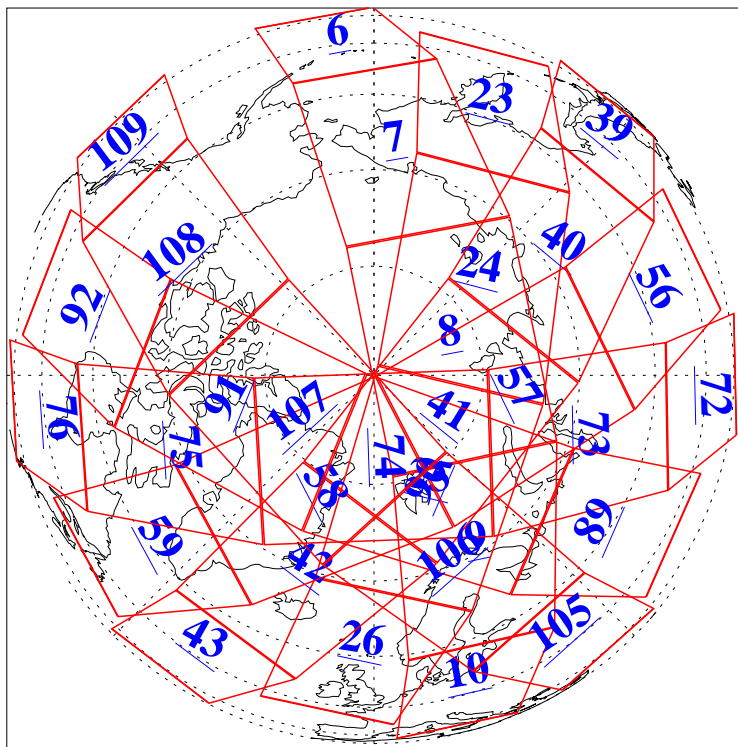

L1B Availability
AMSU Granules: 240
HSB Granules: 0
AIRS Granules: 240

9 Oct 2006
DoY 282
Aqua Day 1619
Granules: 1 to 120

Granules: 121 to 240

Legend: AMSU Available, HSB Available, AIRS Available

L1B Availability
AMSU Granules: 240
HSB Granules: 0
AIRS Granules: 240

9 Oct 2006
DoY 282
Aqua Day 1619
Ascending Granules

Descending Granules

Legend: AMSU Available, HSB Available, AIRS Available

L1B Availability
 AMSU Granules: 240
 HSB Granules: 0
 AIRS Granules: 240

9 Oct 2006
 DoY 282
 Aqua Day 1619

Northern Hemisphere Granules

Southern Hemisphere Granules

Legend: AMSU Available, HSB Available, AIRS Available