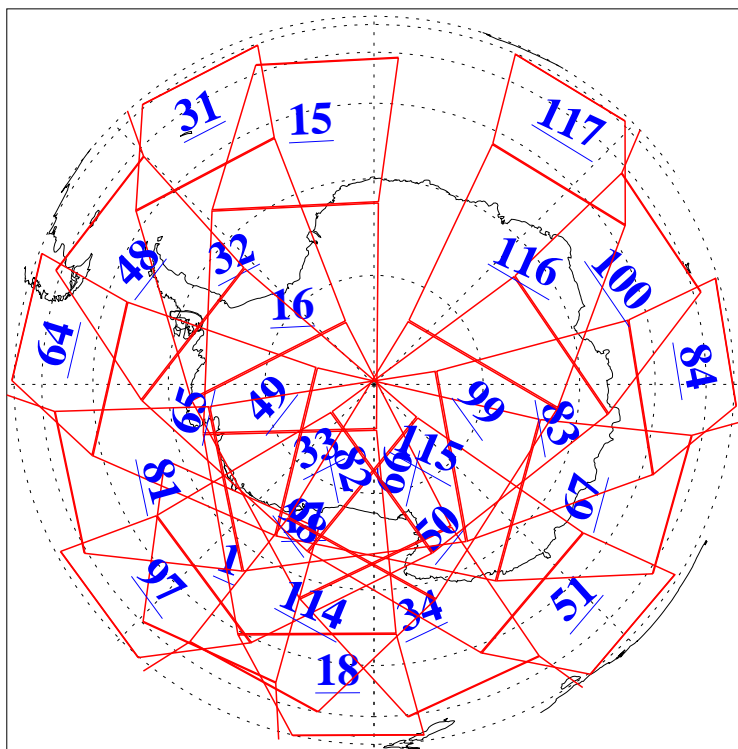

L1B Availability
AMSU Granules: 240
HSB Granules: 0
AIRS Granules: 240

9 Oct 2006
DoY 282
Aqua Day 1619
Granules: 1 to 120

Granules: 121 to 240

Legend: AMSU Available, HSB Available, AIRS Available

L1B Availability
AMSU Granules: 240
HSB Granules: 0
AIRS Granules: 240

9 Oct 2006
DoY 282
Aqua Day 1619
Ascending Granules

Descending Granules

Legend: AMSU Available, HSB Available, AIRS Available

L1B Availability
 AMSU Granules: 240
 HSB Granules: 0
 AIRS Granules: 240

9 Oct 2006
 DoY 282
 Aqua Day 1619

Northern Hemisphere Granules

Southern Hemisphere Granules

Legend: AMSU Available, HSB Available, AIRS Available