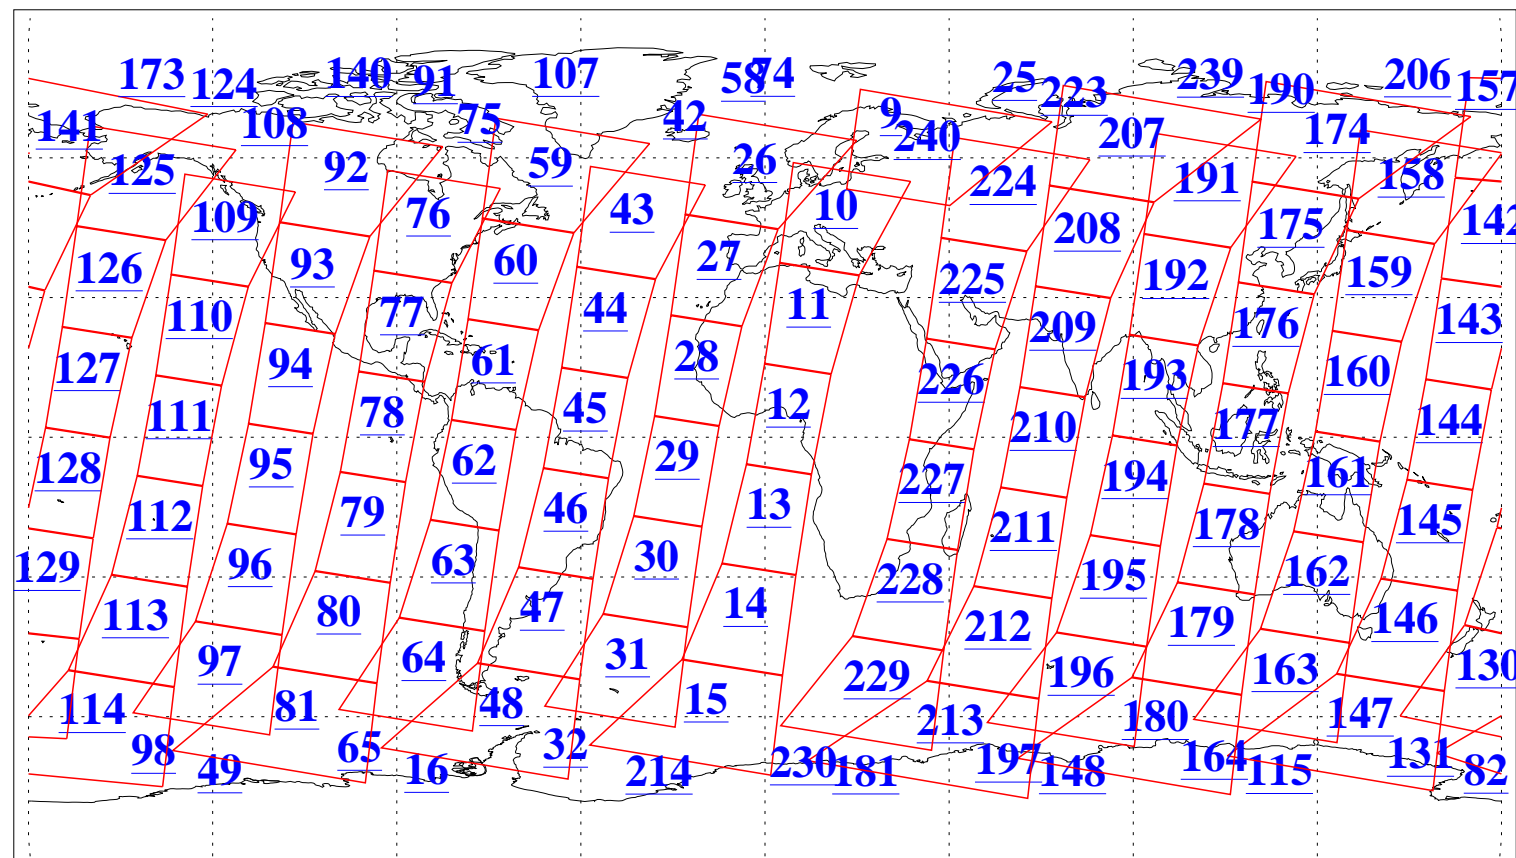

L1B Availability
AMSU Granules: 240
HSB Granules: 0
AIRS Granules: 240

9 Oct 2006
DoY 282
Aqua Day 1619
Granules: 1 to 120

Granules: 121 to 240

Legend: AMSU Available, HSB Available, AIRS Available

L1B Availability
AMSU Granules: 240
HSB Granules: 0
AIRS Granules: 240

9 Oct 2006
DoY 282
Aqua Day 1619
Ascending Granules

Descending Granules

Legend: AMSU Available, HSB Available, AIRS Available

L1B Availability
 AMSU Granules: 240
 HSB Granules: 0
 AIRS Granules: 240

9 Oct 2006
 DoY 282
 Aqua Day 1619

Northern Hemisphere Granules

Southern Hemisphere Granules

Legend: AMSU Available, HSB Available, AIRS Available