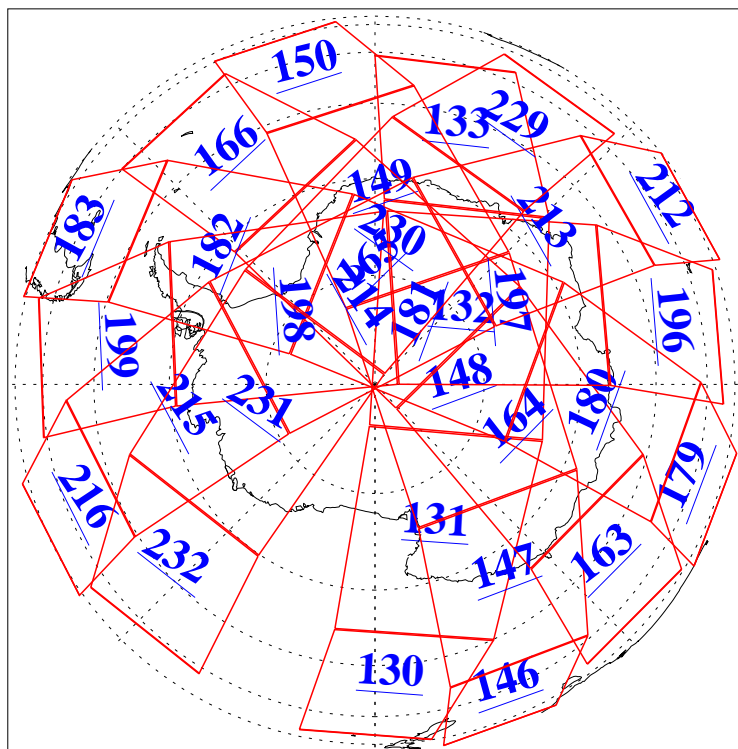

9 Oct 2006
DoY 282
Aqua Day 1619
Ascending Granules

Descending Granules

Legend: AMSU Available, HSB Available, AIRS Available

L1B Availability
 AMSU Granules: 240
 HSB Granules: 0
 AIRS Granules: 240

9 Oct 2006
 DoY 282
 Aqua Day 1619

Northern Hemisphere Granules

Southern Hemisphere Granules

Legend: AMSU Available, HSB Available, AIRS Available