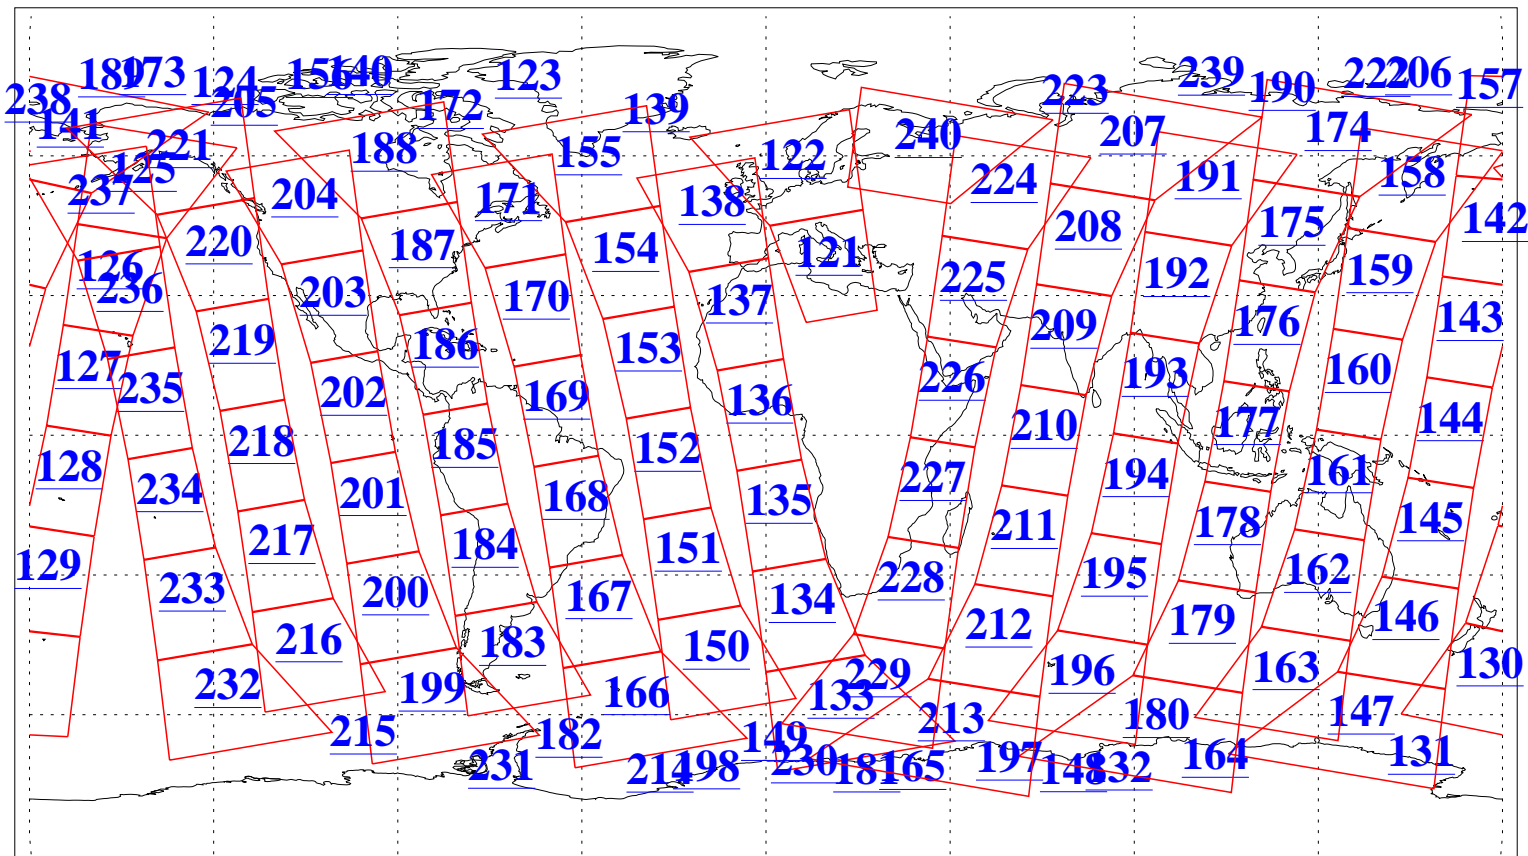

L1B Availability
AMSU Granules: 240
HSB Granules: 0
AIRS Granules: 240

9 Oct 2006
DoY 282
Aqua Day 1619
Granules: 1 to 120

Granules: 121 to 240

Legend: AMSU Available, HSB Available, AIRS Available

L1B Availability
AMSU Granules: 240
HSB Granules: 0
AIRS Granules: 240

9 Oct 2006
DoY 282
Aqua Day 1619
Ascending Granules

Descending Granules

Legend: AMSU Available, HSB Available, AIRS Available

L1B Availability
 AMSU Granules: 240
 HSB Granules: 0
 AIRS Granules: 240

9 Oct 2006
 DoY 282
 Aqua Day 1619

Northern Hemisphere Granules

Southern Hemisphere Granules

Legend: AMSU Available, HSB Available, AIRS Available