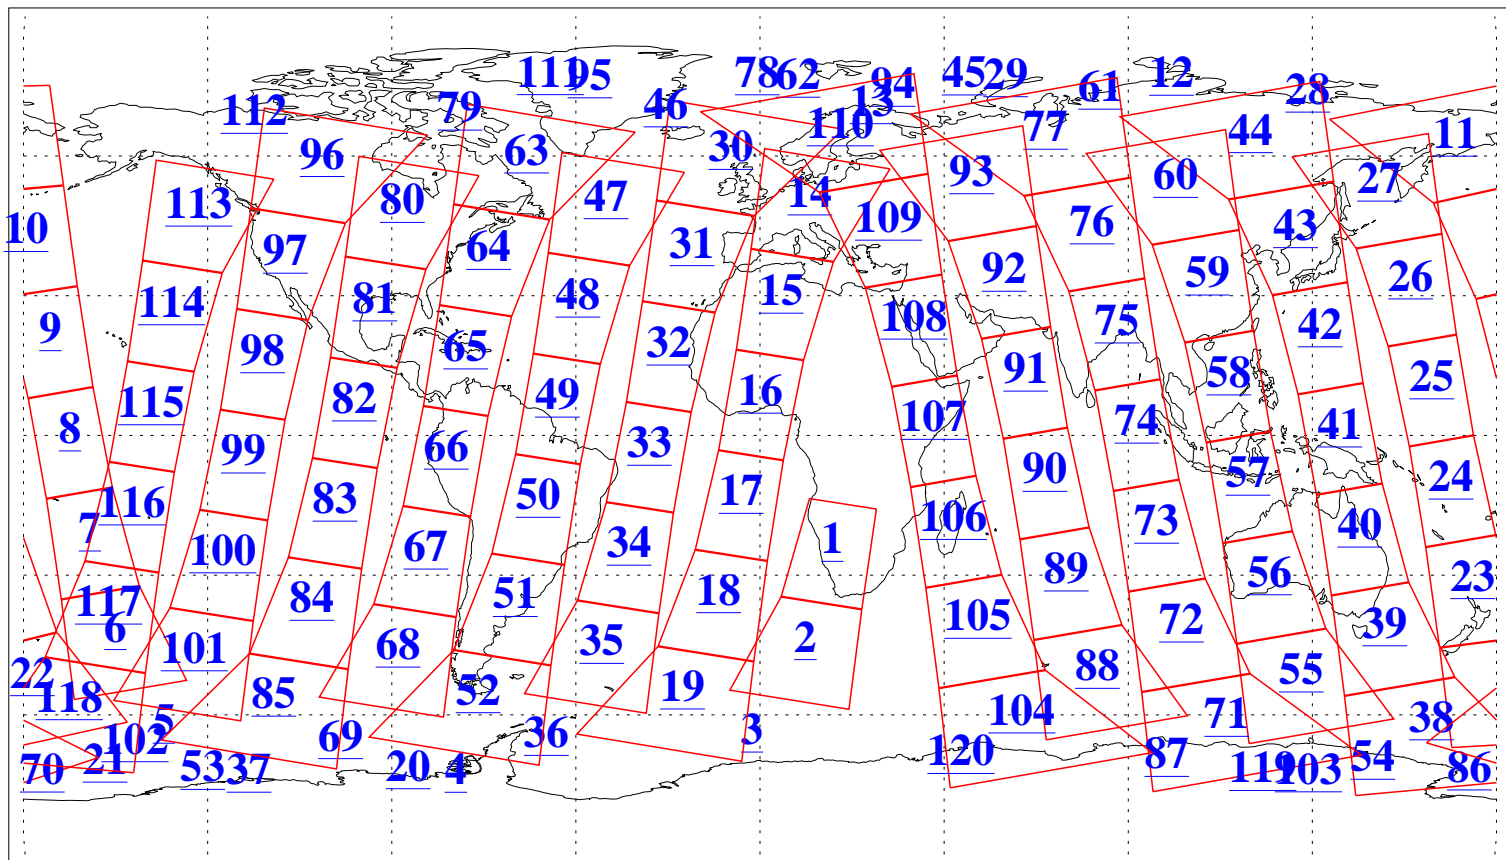

L1B Availability
AMSU Granules: 240
HSB Granules: 0
AIRS Granules: 240

5 Oct 2006
DoY 278
Aqua Day 1615
Granules: 1 to 120

Granules: 121 to 240

Legend: AMSU Available, HSB Available, AIRS Available

L1B Availability
AMSU Granules: 240
HSB Granules: 0
AIRS Granules: 240

5 Oct 2006
DoY 278
Aqua Day 1615
Ascending Granules

Descending Granules

Legend: AMSU Available, HSB Available, AIRS Available

L1B Availability
 AMSU Granules: 240
 HSB Granules: 0
 AIRS Granules: 240

5 Oct 2006
 DoY 278
 Aqua Day 1615

Northern Hemisphere Granules

Southern Hemisphere Granules

Legend: AMSU Available, HSB Available, AIRS Available