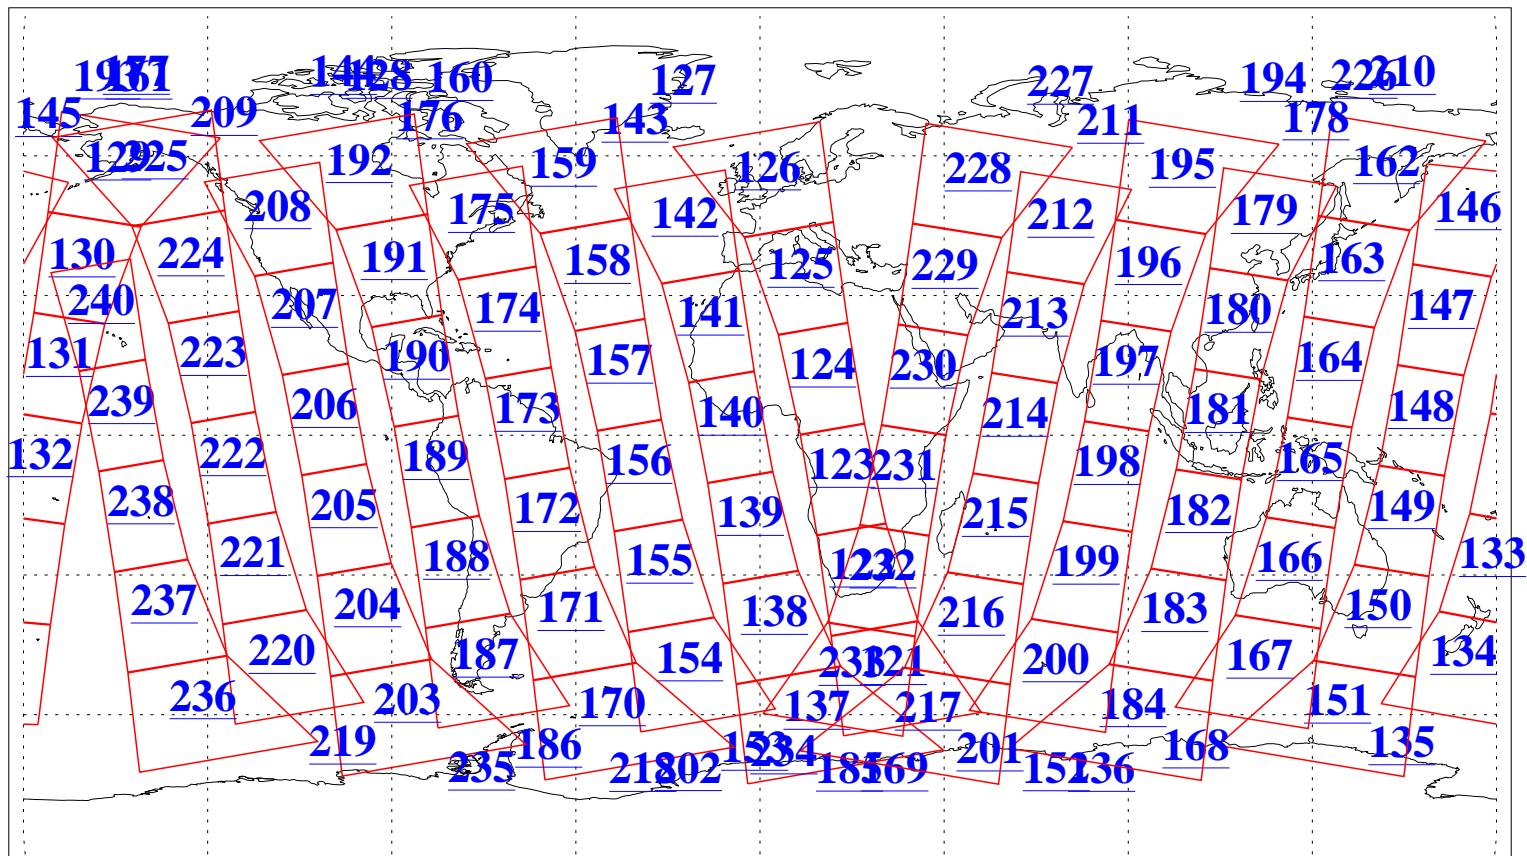

L1B Availability
AMSU Granules: 240
HSB Granules: 0
AIRS Granules: 240

5 Oct 2006
DoY 278
Aqua Day 1615
Granules: 1 to 120

Granules: 121 to 240

Legend: AMSU Available, HSB Available, AIRS Available

L1B Availability
AMSU Granules: 240
HSB Granules: 0
AIRS Granules: 240

5 Oct 2006
DoY 278
Aqua Day 1615
Ascending Granules

Descending Granules

Legend: AMSU Available, HSB Available, AIRS Available

L1B Availability
 AMSU Granules: 240
 HSB Granules: 0
 AIRS Granules: 240

5 Oct 2006
 DoY 278
 Aqua Day 1615

Northern Hemisphere Granules

Southern Hemisphere Granules

Legend: AMSU Available, HSB Available, AIRS Available