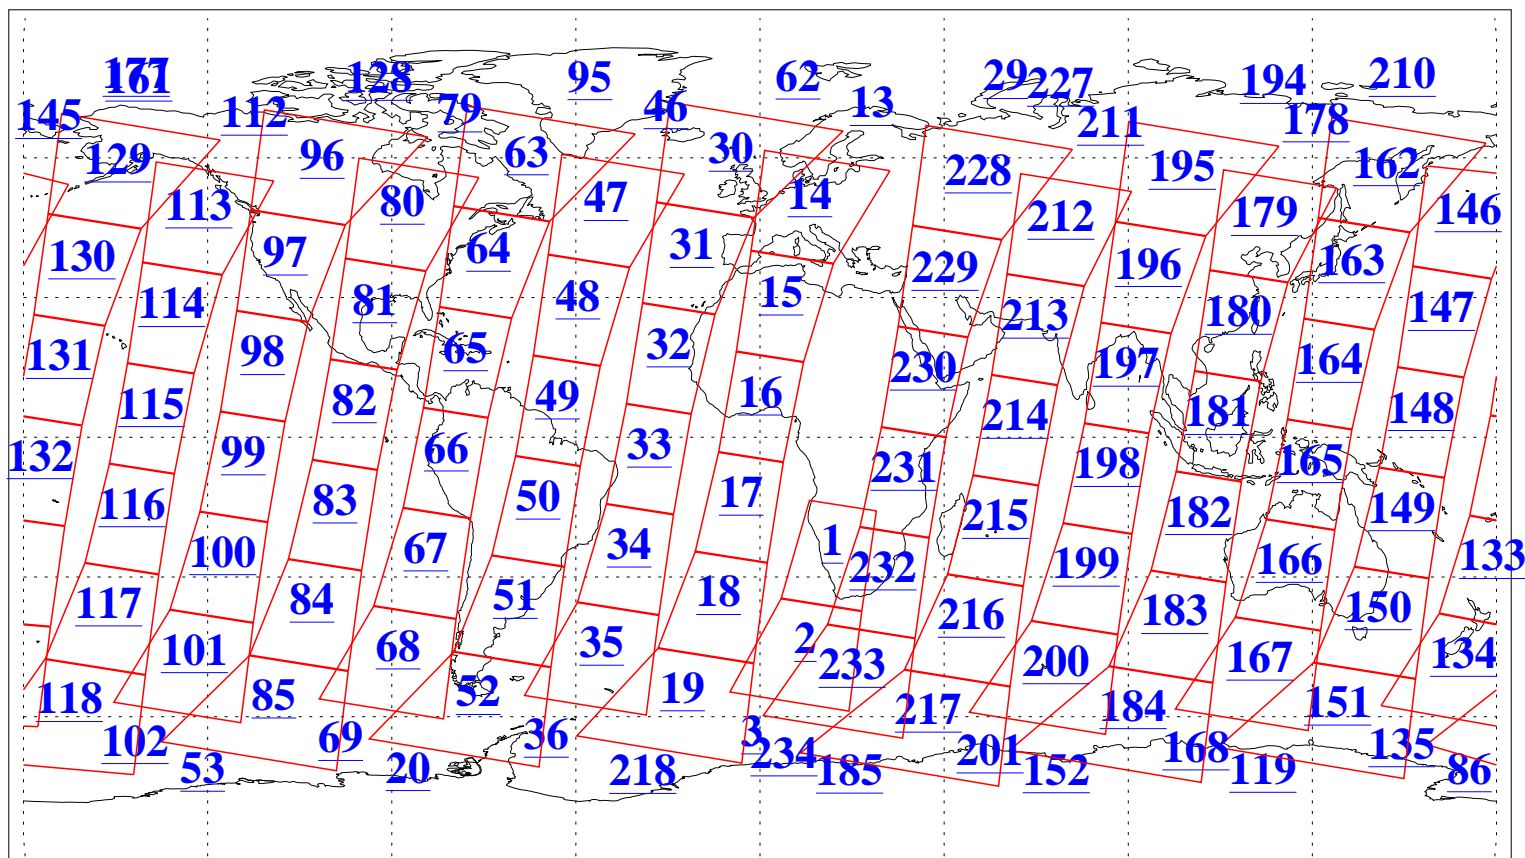

L1B Availability
AMSU Granules: 240
HSB Granules: 0
AIRS Granules: 240

5 Oct 2006
DoY 278
Aqua Day 1615
Granules: 1 to 120

Granules: 121 to 240

Legend: AMSU Available, HSB Available, AIRS Available

L1B Availability
AMSU Granules: 240
HSB Granules: 0
AIRS Granules: 240

5 Oct 2006
DoY 278
Aqua Day 1615
Ascending Granules

Descending Granules

Legend: AMSU Available, HSB Available, AIRS Available

L1B Availability
 AMSU Granules: 240
 HSB Granules: 0
 AIRS Granules: 240

5 Oct 2006
 DoY 278
 Aqua Day 1615

Northern Hemisphere Granules

Southern Hemisphere Granules

Legend: AMSU Available, HSB Available, AIRS Available