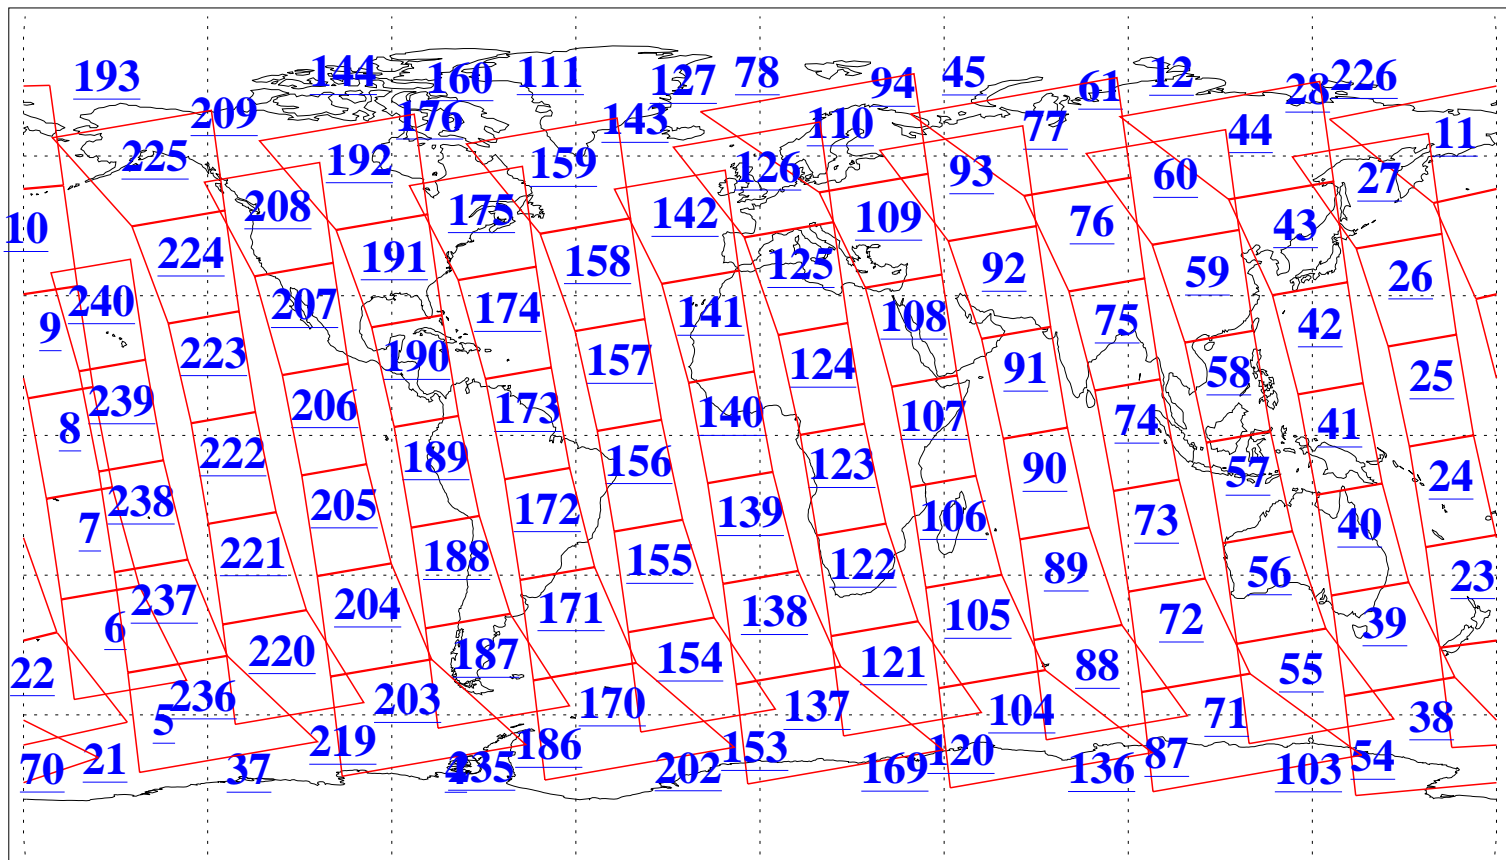

L1B Availability
AMSU Granules: 240
HSB Granules: 0
AIRS Granules: 240

5 Oct 2006
DoY 278
Aqua Day 1615
Granules: 1 to 120

Granules: 121 to 240

Legend: AMSU Available, HSB Available, AIRS Available

L1B Availability
AMSU Granules: 240
HSB Granules: 0
AIRS Granules: 240

5 Oct 2006
DoY 278
Aqua Day 1615
Ascending Granules

Descending Granules

Legend: AMSU Available, HSB Available, AIRS Available

L1B Availability
 AMSU Granules: 240
 HSB Granules: 0
 AIRS Granules: 240

5 Oct 2006
 DoY 278
 Aqua Day 1615

Northern Hemisphere Granules

Southern Hemisphere Granules

Legend: AMSU Available, HSB Available, AIRS Available