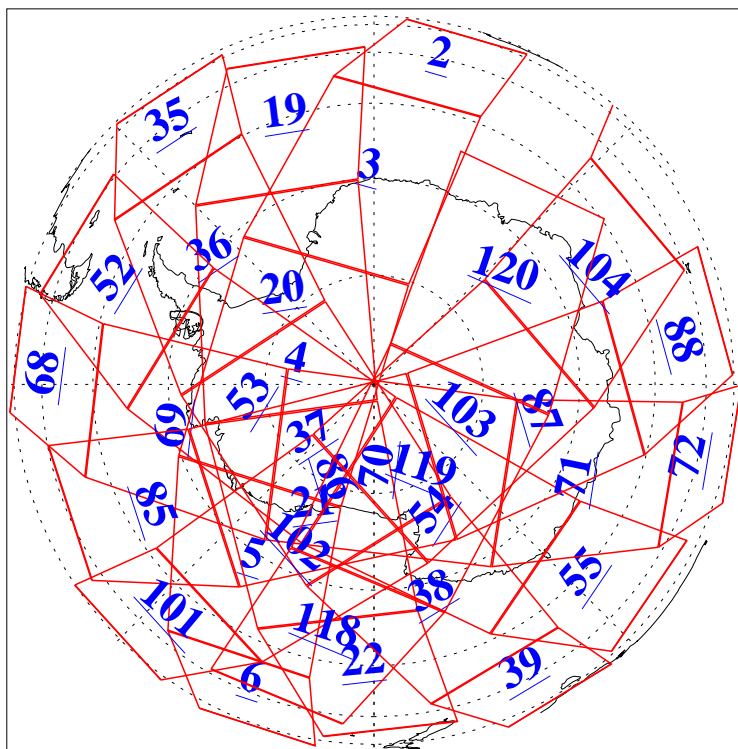

L1B Availability
AMSU Granules: 240
HSB Granules: 0
AIRS Granules: 240

5 Oct 2006
DoY 278
Aqua Day 1615
Granules: 1 to 120

Granules: 121 to 240

Legend: AMSU Available, HSB Available, AIRS Available

L1B Availability
AMSU Granules: 240
HSB Granules: 0
AIRS Granules: 240

5 Oct 2006
DoY 278
Aqua Day 1615
Ascending Granules

Descending Granules

Legend: AMSU Available, HSB Available, AIRS Available

L1B Availability
 AMSU Granules: 240
 HSB Granules: 0
 AIRS Granules: 240

5 Oct 2006
 DoY 278
 Aqua Day 1615

Northern Hemisphere Granules

Southern Hemisphere Granules

Legend: AMSU Available, HSB Available, AIRS Available