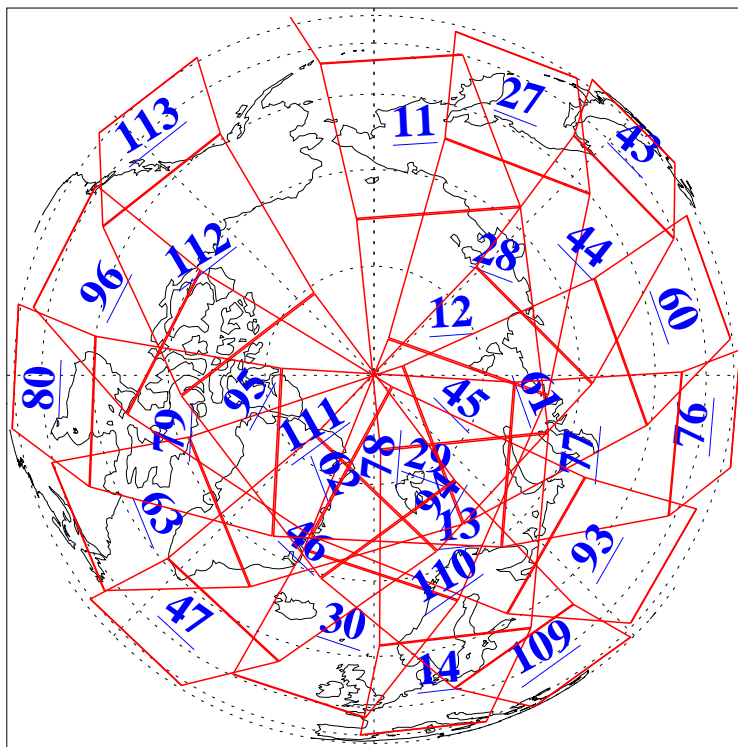

L1B Availability
AMSU Granules: 240
HSB Granules: 0
AIRS Granules: 240

5 Oct 2006
DoY 278
Aqua Day 1615
Granules: 1 to 120

Granules: 121 to 240

Legend: AMSU Available, HSB Available, AIRS Available

L1B Availability
AMSU Granules: 240
HSB Granules: 0
AIRS Granules: 240

5 Oct 2006
DoY 278
Aqua Day 1615
Ascending Granules

Descending Granules

Legend: AMSU Available, HSB Available, AIRS Available

L1B Availability
 AMSU Granules: 240
 HSB Granules: 0
 AIRS Granules: 240

5 Oct 2006
 DoY 278
 Aqua Day 1615

Northern Hemisphere Granules

Southern Hemisphere Granules

Legend: AMSU Available, HSB Available, AIRS Available