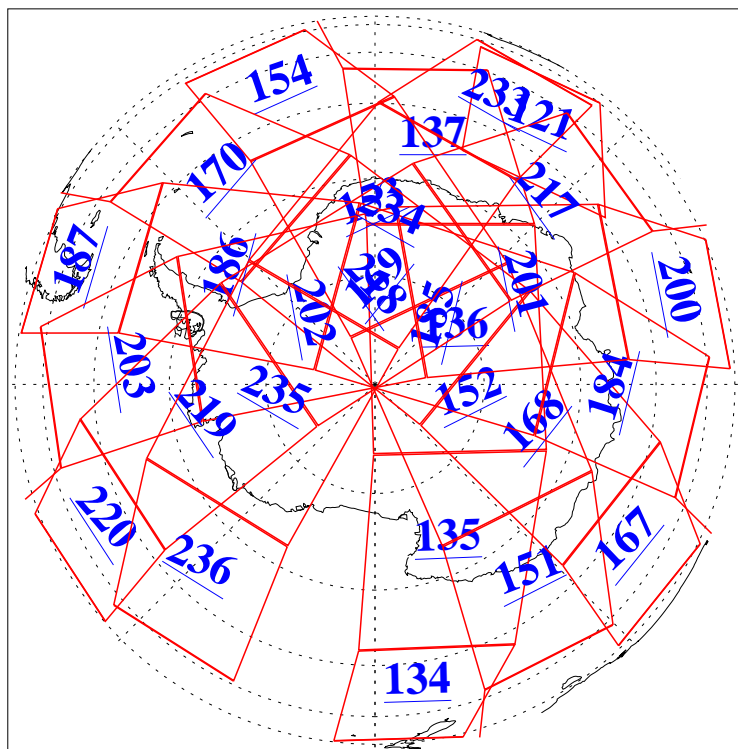

L1B Availability
AMSU Granules: 240
HSB Granules: 0
AIRS Granules: 240

5 Oct 2006
DoY 278
Aqua Day 1615
Granules: 1 to 120

Granules: 121 to 240

Legend: AMSU Available, HSB Available, AIRS Available

L1B Availability
AMSU Granules: 240
HSB Granules: 0
AIRS Granules: 240

5 Oct 2006
DoY 278
Aqua Day 1615
Ascending Granules

Descending Granules

Legend: AMSU Available, HSB Available, AIRS Available

L1B Availability
 AMSU Granules: 240
 HSB Granules: 0
 AIRS Granules: 240

5 Oct 2006
 DoY 278
 Aqua Day 1615

Northern Hemisphere Granules

Southern Hemisphere Granules

Legend: AMSU Available, HSB Available, AIRS Available