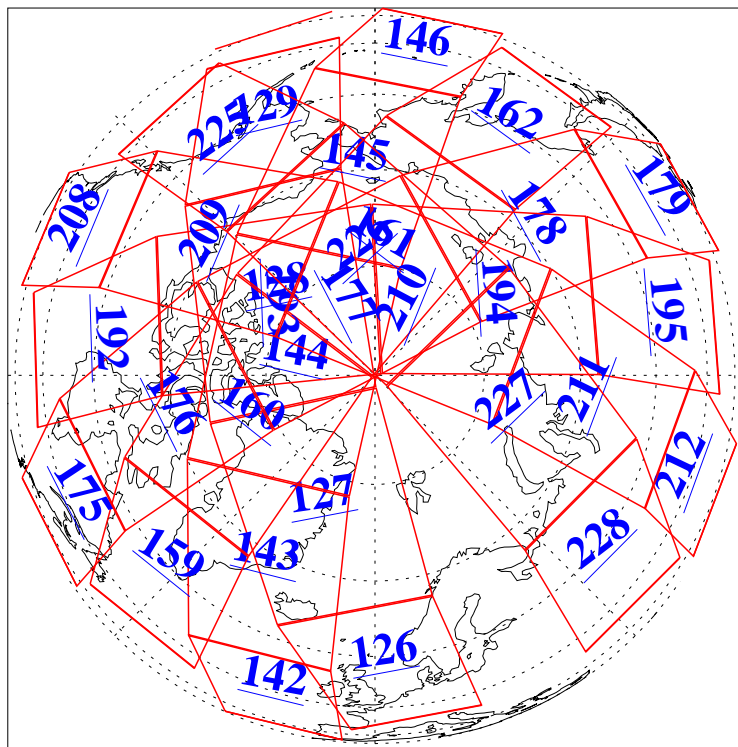

L1B Availability
AMSU Granules: 240
HSB Granules: 0
AIRS Granules: 240

5 Oct 2006
DoY 278
Aqua Day 1615
Granules: 1 to 120

Granules: 121 to 240

Legend: AMSU Available, HSB Available, AIRS Available

L1B Availability
AMSU Granules: 240
HSB Granules: 0
AIRS Granules: 240

5 Oct 2006
DoY 278
Aqua Day 1615
Ascending Granules

Descending Granules

Legend: AMSU Available, HSB Available, AIRS Available

L1B Availability
 AMSU Granules: 240
 HSB Granules: 0
 AIRS Granules: 240

5 Oct 2006
 DoY 278
 Aqua Day 1615

Northern Hemisphere Granules

Southern Hemisphere Granules

Legend: AMSU Available, HSB Available, AIRS Available