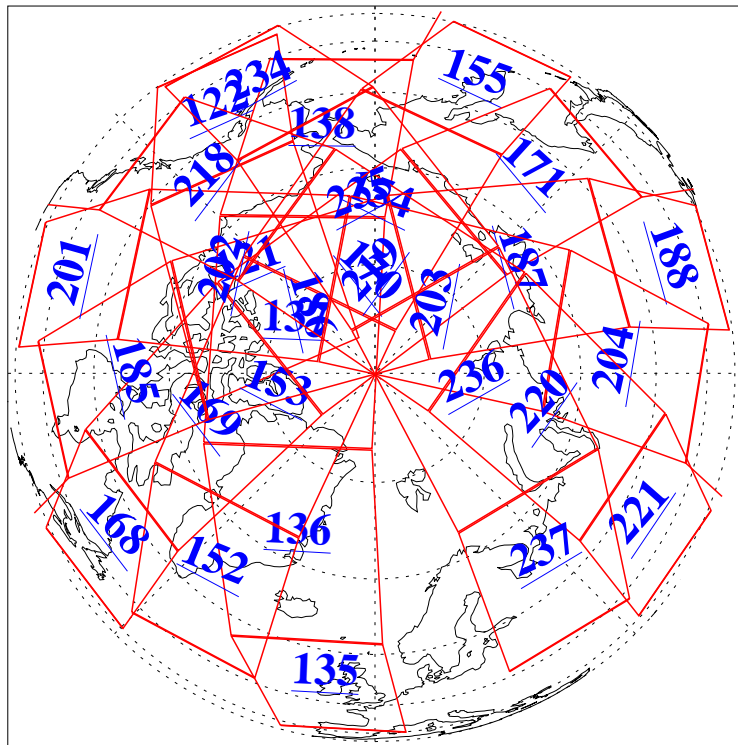

L1B Availability  
AMSU Granules: 240  
HSB Granules: 0  
AIRS Granules: 240

4 Oct 2006  
DoY 277  
Aqua Day 1614  
Granules: 1 to 120

Granules: 121 to 240

Legend: AMSU Available, HSB Available, AIRS Available

L1B Availability  
AMSU Granules: 240  
HSB Granules: 0  
AIRS Granules: 240

4 Oct 2006  
DoY 277  
Aqua Day 1614  
Ascending Granules

Descending Granules

Legend: AMSU Available, HSB Available, AIRS Available

L1B Availability  
 AMSU Granules: 240  
 HSB Granules: 0  
 AIRS Granules: 240

4 Oct 2006  
 DoY 277  
 Aqua Day 1614

Northern Hemisphere Granules

Southern Hemisphere Granules

Legend: AMSU Available, HSB Available, AIRS Available