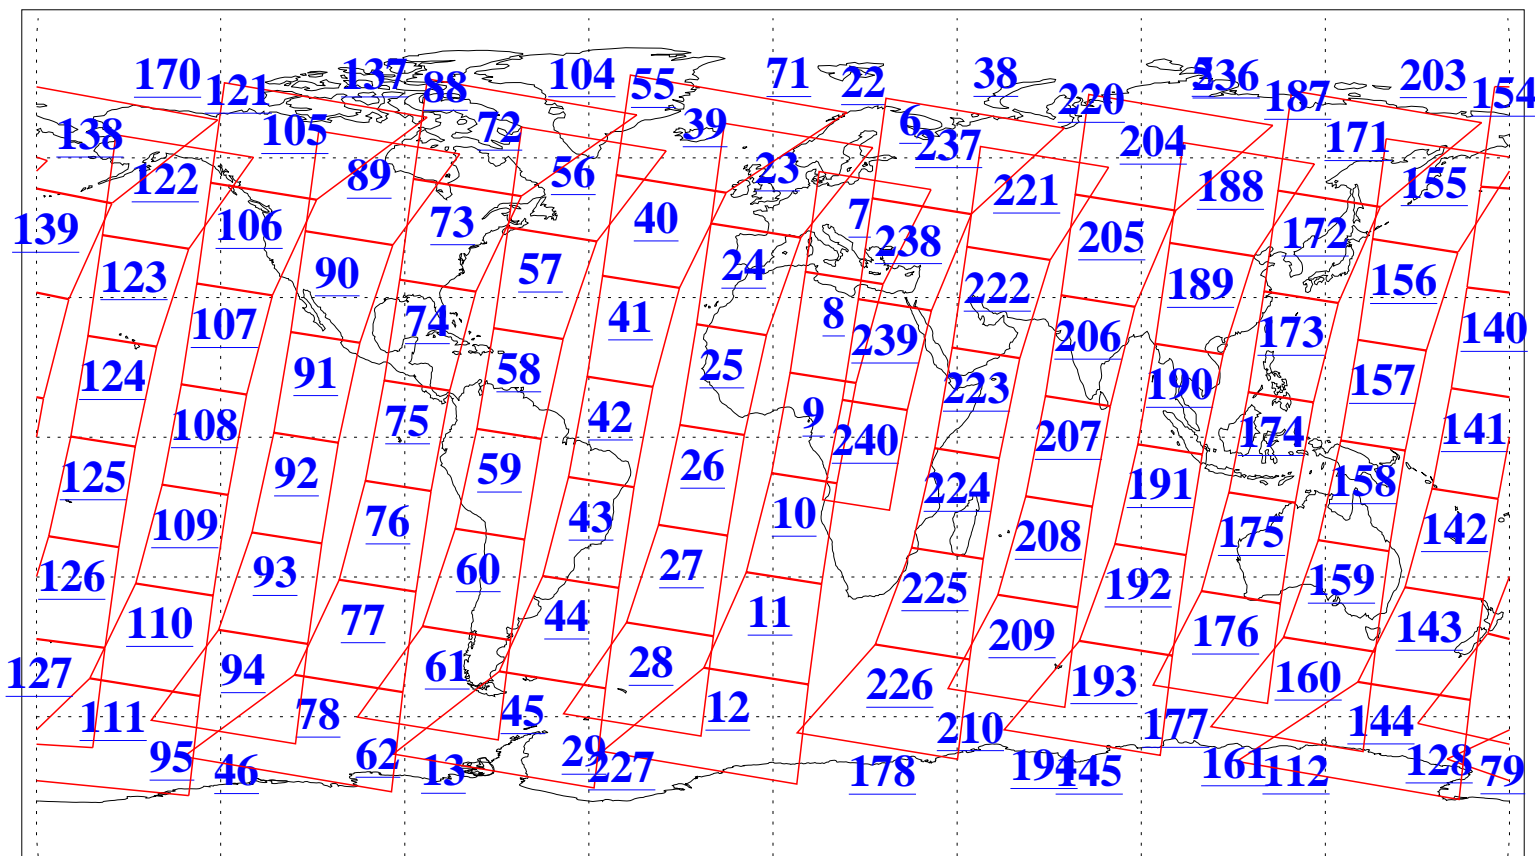

L1B Availability  
AMSU Granules: 240  
HSB Granules: 0  
AIRS Granules: 240

4 Oct 2006  
DoY 277  
Aqua Day 1614  
Granules: 1 to 120

Granules: 121 to 240

Legend: AMSU Available, HSB Available, AIRS Available

L1B Availability  
AMSU Granules: 240  
HSB Granules: 0  
AIRS Granules: 240

4 Oct 2006  
DoY 277  
Aqua Day 1614  
Ascending Granules

Descending Granules

Legend: AMSU Available, HSB Available, AIRS Available

L1B Availability  
 AMSU Granules: 240  
 HSB Granules: 0  
 AIRS Granules: 240

4 Oct 2006  
 DoY 277  
 Aqua Day 1614

Northern Hemisphere Granules

Southern Hemisphere Granules

Legend: AMSU Available, HSB Available, AIRS Available