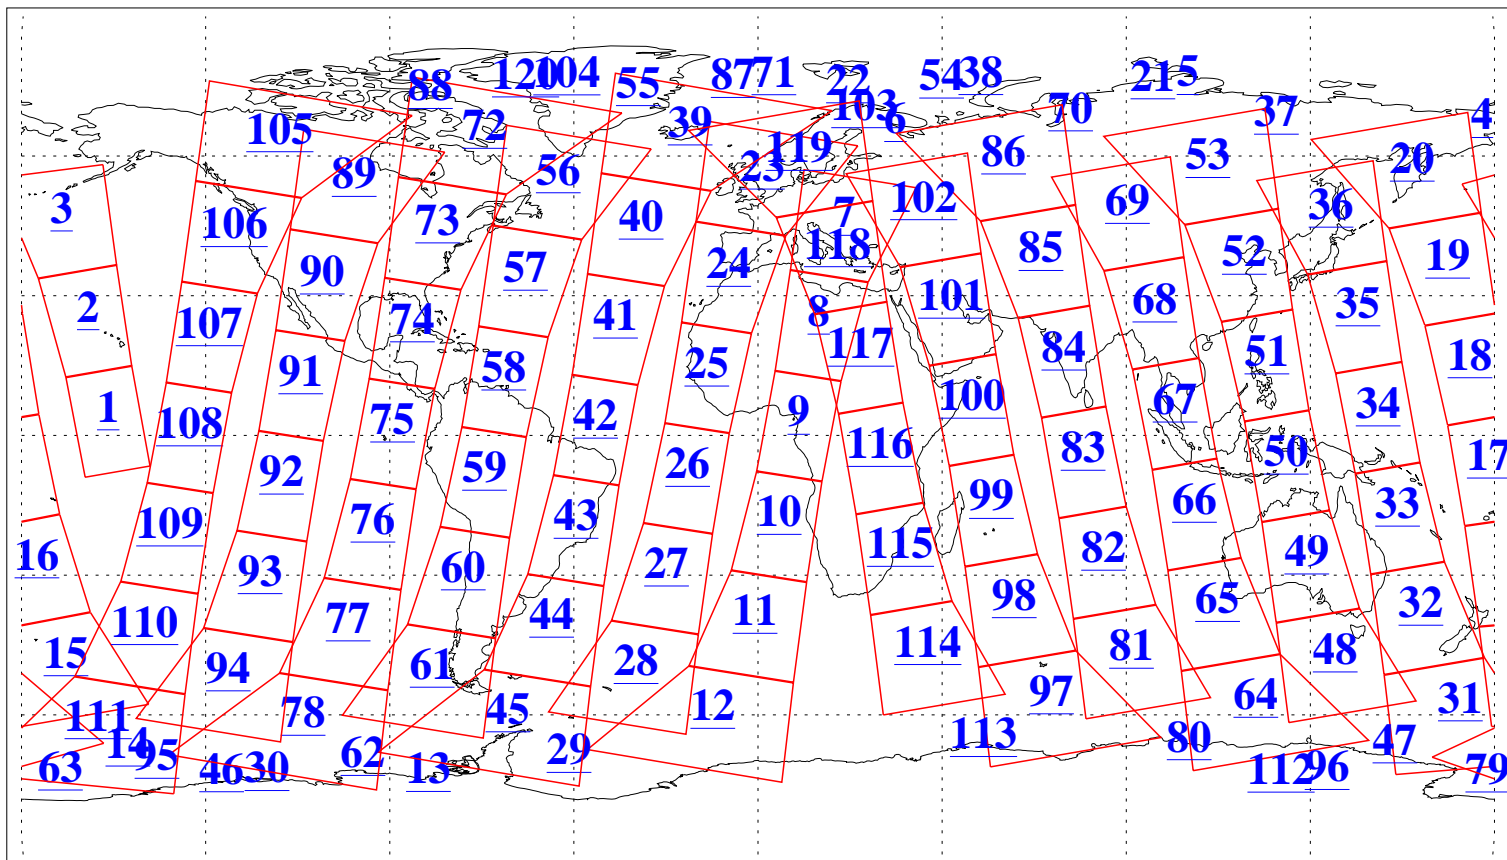

L1B Availability  
AMSU Granules: 240  
HSB Granules: 0  
AIRS Granules: 240

4 Oct 2006  
DoY 277  
Aqua Day 1614  
Granules: 1 to 120

Granules: 121 to 240

Legend: AMSU Available, HSB Available, AIRS Available

L1B Availability  
AMSU Granules: 240  
HSB Granules: 0  
AIRS Granules: 240

4 Oct 2006  
DoY 277  
Aqua Day 1614  
Ascending Granules

Descending Granules

Legend: AMSU Available, HSB Available, AIRS Available

L1B Availability  
 AMSU Granules: 240  
 HSB Granules: 0  
 AIRS Granules: 240

4 Oct 2006  
 DoY 277  
 Aqua Day 1614

Northern Hemisphere Granules

Southern Hemisphere Granules

Legend: AMSU Available, HSB Available, AIRS Available