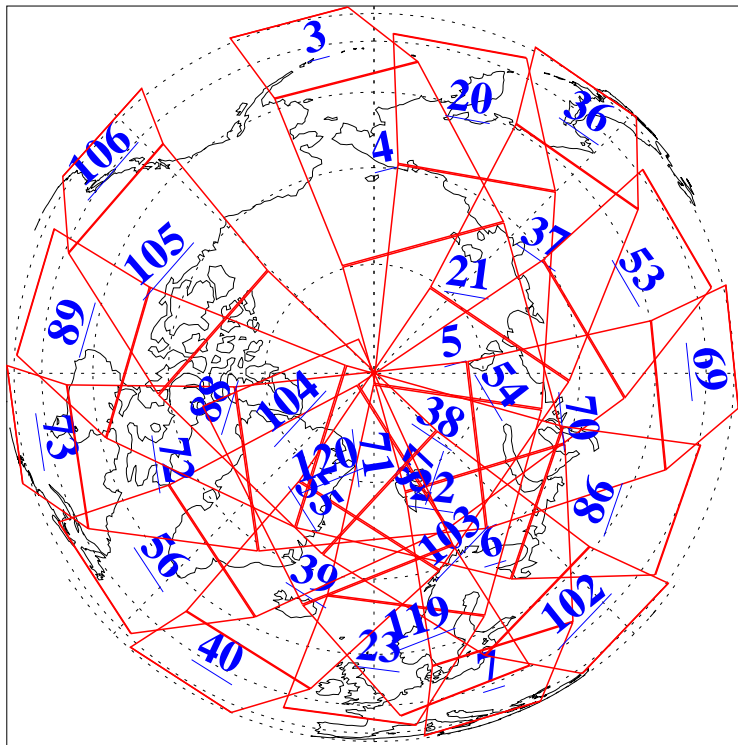

L1B Availability  
AMSU Granules: 240  
HSB Granules: 0  
AIRS Granules: 240

4 Oct 2006  
DoY 277  
Aqua Day 1614  
Granules: 1 to 120

Granules: 121 to 240

Legend: AMSU Available, HSB Available, AIRS Available

L1B Availability  
AMSU Granules: 240  
HSB Granules: 0  
AIRS Granules: 240

4 Oct 2006  
DoY 277  
Aqua Day 1614  
Ascending Granules

Descending Granules

Legend: AMSU Available, HSB Available, AIRS Available

L1B Availability  
 AMSU Granules: 240  
 HSB Granules: 0  
 AIRS Granules: 240

4 Oct 2006  
 DoY 277  
 Aqua Day 1614

Northern Hemisphere Granules

Southern Hemisphere Granules

Legend: AMSU Available, HSB Available, AIRS Available