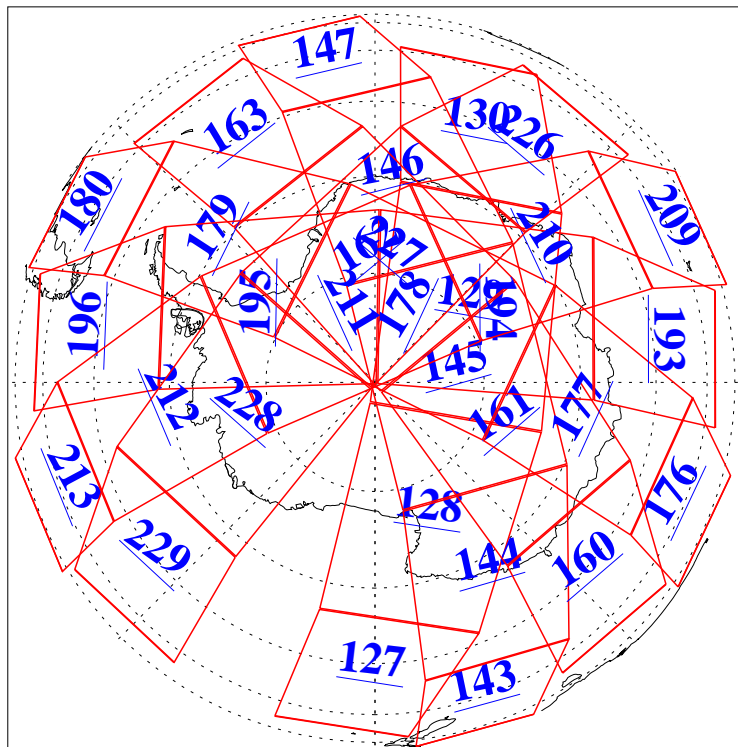

L1B Availability  
AMSU Granules: 240  
HSB Granules: 0  
AIRS Granules: 240

4 Oct 2006  
DoY 277  
Aqua Day 1614  
Granules: 1 to 120

Granules: 121 to 240

Legend: AMSU Available, HSB Available, AIRS Available

L1B Availability  
AMSU Granules: 240  
HSB Granules: 0  
AIRS Granules: 240

4 Oct 2006  
DoY 277  
Aqua Day 1614  
Ascending Granules

Descending Granules

Legend: AMSU Available, HSB Available, AIRS Available

L1B Availability  
 AMSU Granules: 240  
 HSB Granules: 0  
 AIRS Granules: 240

4 Oct 2006  
 DoY 277  
 Aqua Day 1614

Northern Hemisphere Granules

Southern Hemisphere Granules

Legend: AMSU Available, HSB Available, AIRS Available