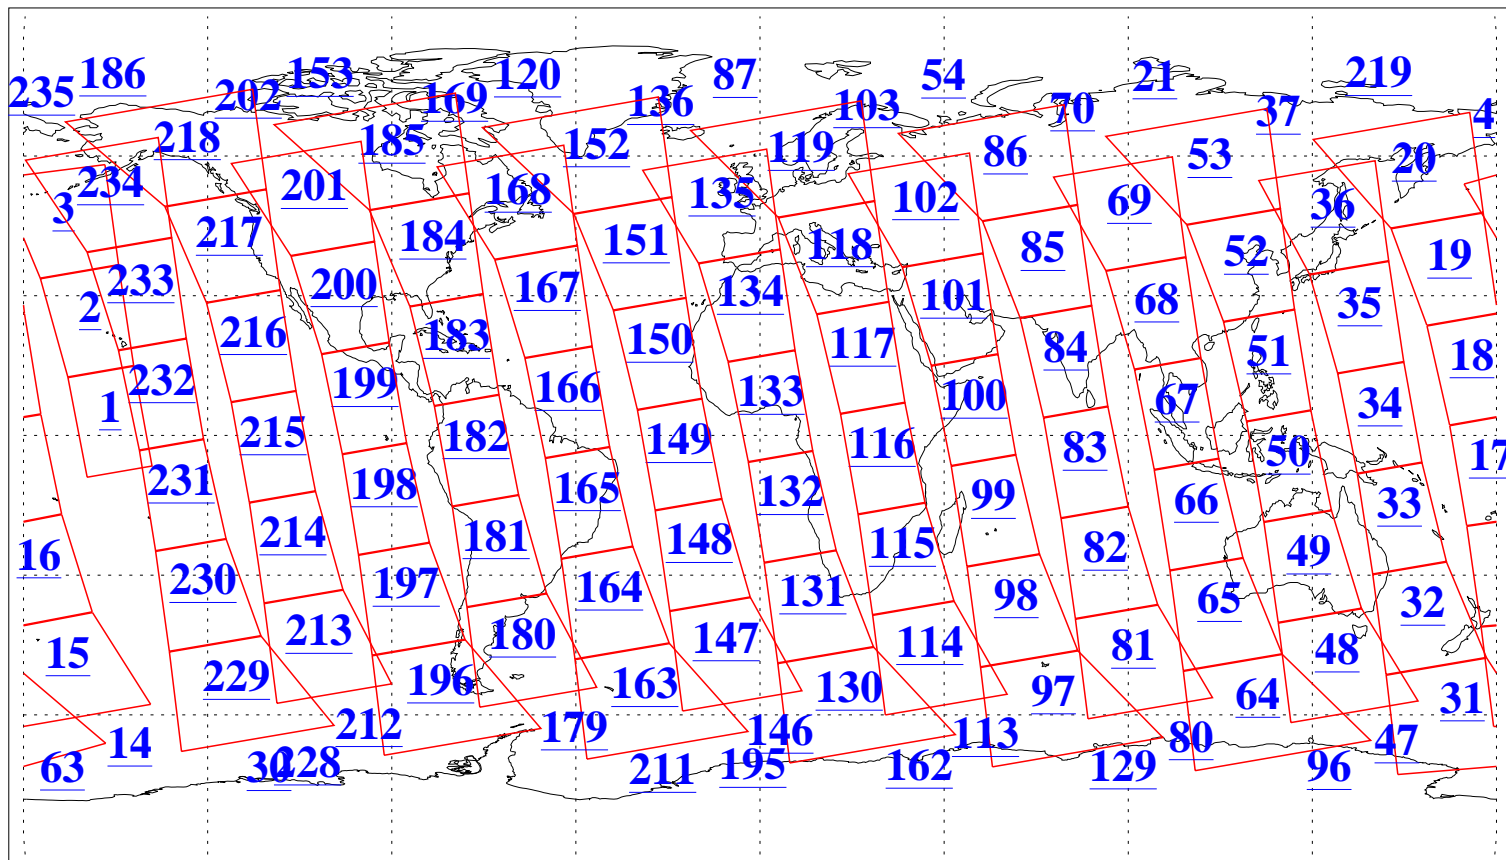

L1B Availability  
AMSU Granules: 240  
HSB Granules: 0  
AIRS Granules: 240

4 Oct 2006  
DoY 277  
Aqua Day 1614  
Granules: 1 to 120

Granules: 121 to 240

Legend: AMSU Available, HSB Available, AIRS Available

L1B Availability  
AMSU Granules: 240  
HSB Granules: 0  
AIRS Granules: 240

4 Oct 2006  
DoY 277  
Aqua Day 1614  
Ascending Granules

Descending Granules

Legend: AMSU Available, HSB Available, AIRS Available

L1B Availability  
 AMSU Granules: 240  
 HSB Granules: 0  
 AIRS Granules: 240

4 Oct 2006  
 DoY 277  
 Aqua Day 1614

Northern Hemisphere Granules

Southern Hemisphere Granules

Legend: AMSU Available, HSB Available, AIRS Available