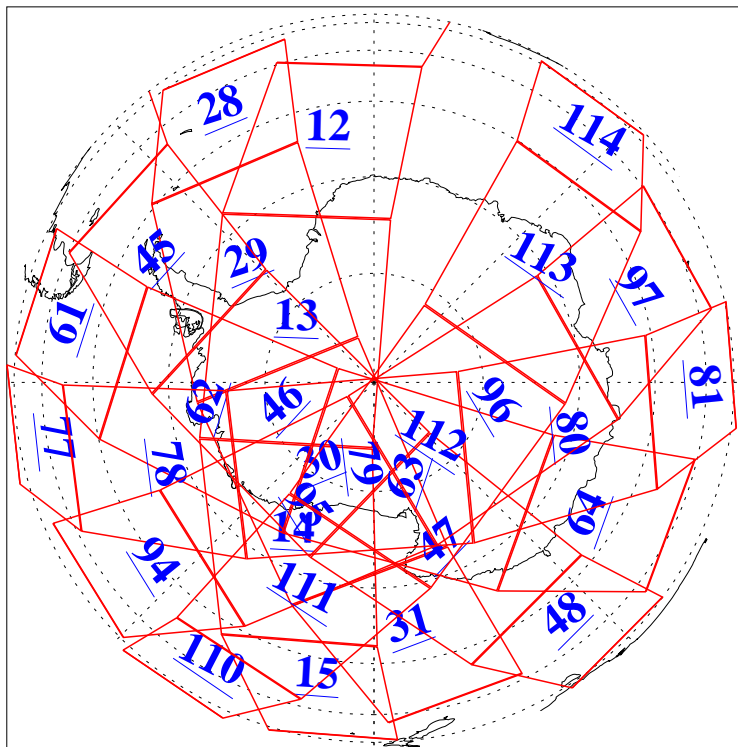

L1B Availability  
AMSU Granules: 240  
HSB Granules: 0  
AIRS Granules: 240

4 Oct 2006  
DoY 277  
Aqua Day 1614  
Granules: 1 to 120

Granules: 121 to 240

Legend: AMSU Available, HSB Available, AIRS Available

L1B Availability  
AMSU Granules: 240  
HSB Granules: 0  
AIRS Granules: 240

4 Oct 2006  
DoY 277  
Aqua Day 1614  
Ascending Granules

Descending Granules

Legend: AMSU Available, HSB Available, AIRS Available

L1B Availability  
 AMSU Granules: 240  
 HSB Granules: 0  
 AIRS Granules: 240

4 Oct 2006  
 DoY 277  
 Aqua Day 1614

Northern Hemisphere Granules

Southern Hemisphere Granules

Legend: AMSU Available, HSB Available, AIRS Available