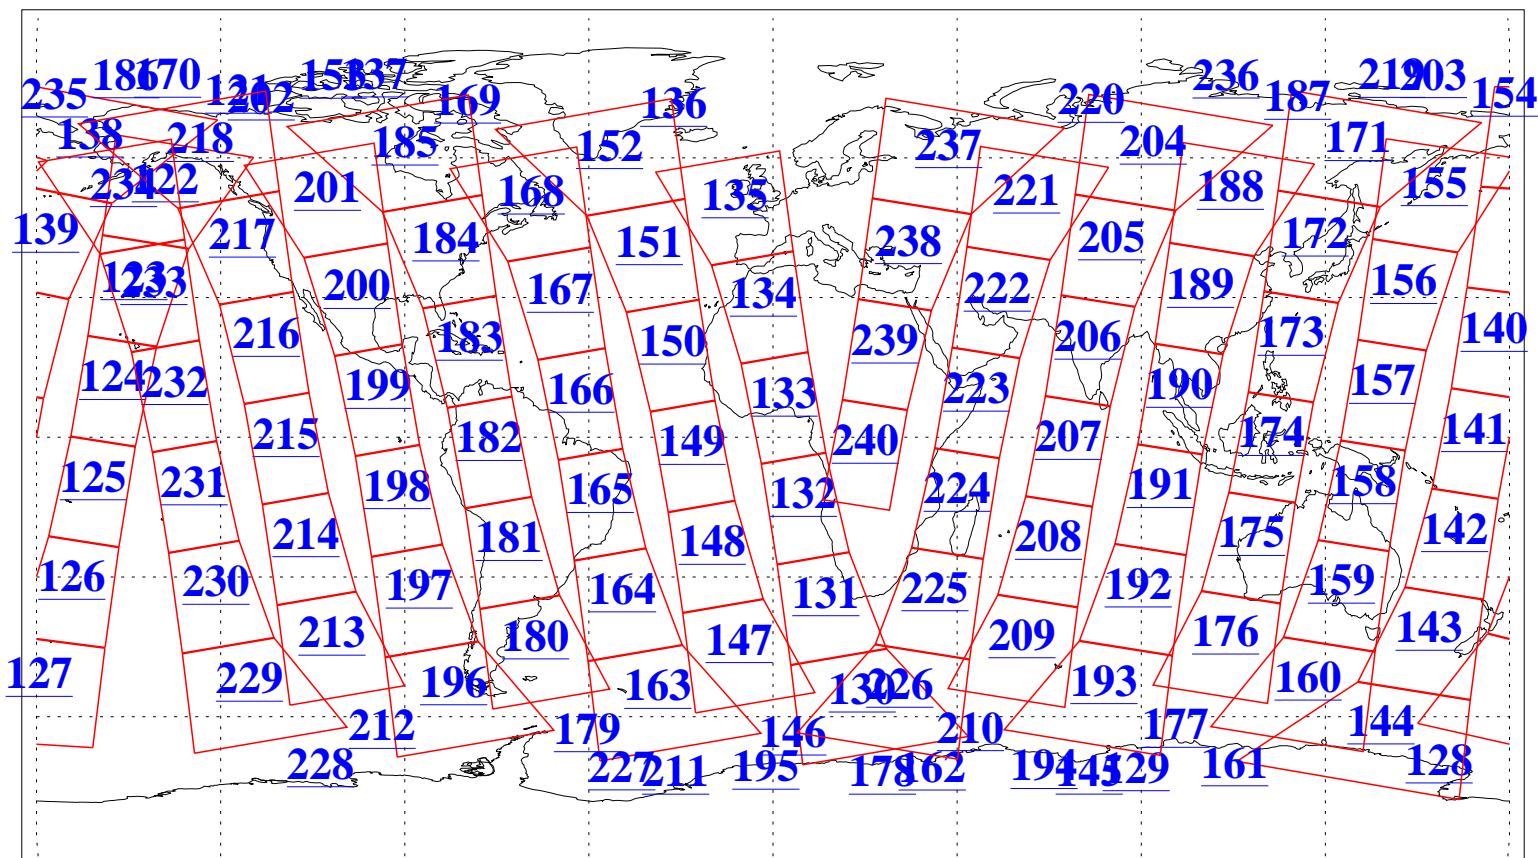

L1B Availability  
AMSU Granules: 240  
HSB Granules: 0  
AIRS Granules: 240

4 Oct 2006  
DoY 277  
Aqua Day 1614  
Granules: 1 to 120

Granules: 121 to 240

Legend: AMSU Available, HSB Available, AIRS Available

L1B Availability  
AMSU Granules: 240  
HSB Granules: 0  
AIRS Granules: 240

4 Oct 2006  
DoY 277  
Aqua Day 1614  
Ascending Granules

Descending Granules

Legend: AMSU Available, HSB Available, AIRS Available

L1B Availability  
 AMSU Granules: 240  
 HSB Granules: 0  
 AIRS Granules: 240

4 Oct 2006  
 DoY 277  
 Aqua Day 1614

Northern Hemisphere Granules

Southern Hemisphere Granules

Legend: AMSU Available, HSB Available, AIRS Available