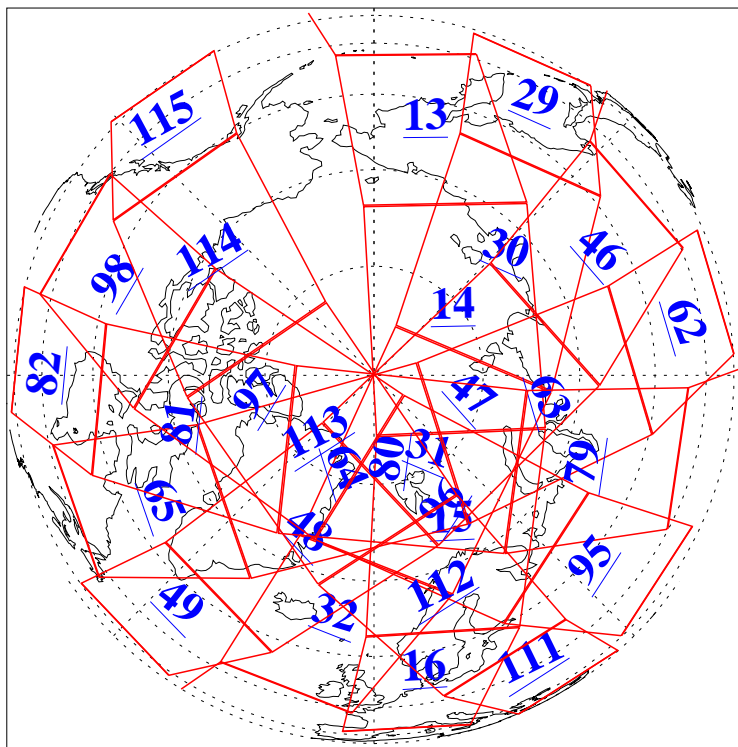

L1B Availability
AMSU Granules: 240
HSB Granules: 0
AIRS Granules: 240

3 Oct 2006
DoY 276
Aqua Day 1613
Granules: 1 to 120

Granules: 121 to 240

Legend: AMSU Available, HSB Available, AIRS Available

L1B Availability
AMSU Granules: 240
HSB Granules: 0
AIRS Granules: 240

3 Oct 2006
DoY 276
Aqua Day 1613

Ascending Granules

Descending Granules

Legend: AMSU Available, HSB Available, AIRS Available

L1B Availability
 AMSU Granules: 240
 HSB Granules: 0
 AIRS Granules: 240

3 Oct 2006
 DoY 276
 Aqua Day 1613

Northern Hemisphere Granules

Southern Hemisphere Granules

Legend: AMSU Available, HSB Available, AIRS Available