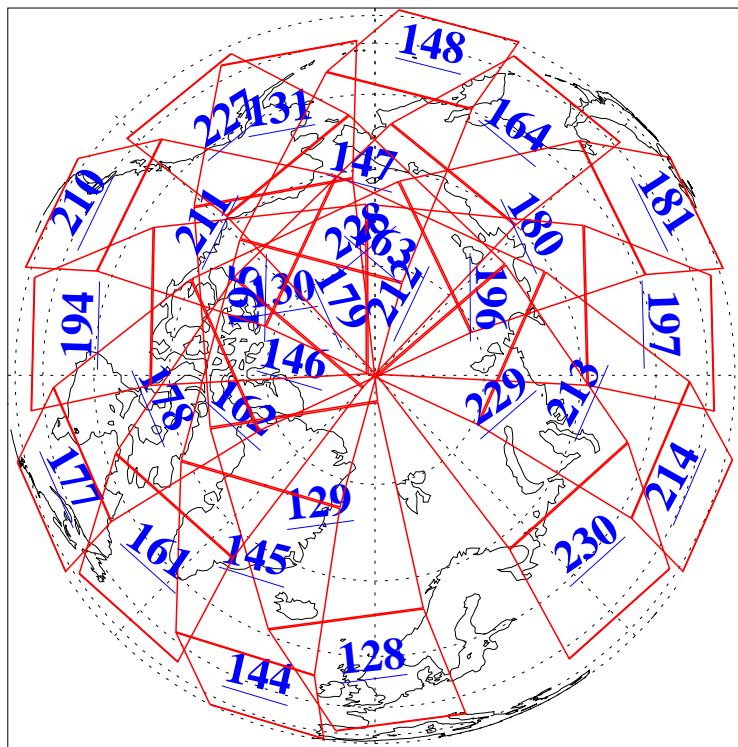

3 Oct 2006
DoY 276
Aqua Day 1613

Ascending Granules

Descending Granules

Legend: AMSU Available, HSB Available, AIRS Available

L1B Availability
 AMSU Granules: 240
 HSB Granules: 0
 AIRS Granules: 240

3 Oct 2006
 DoY 276
 Aqua Day 1613

Northern Hemisphere Granules

Southern Hemisphere Granules

Legend: AMSU Available, HSB Available, AIRS Available