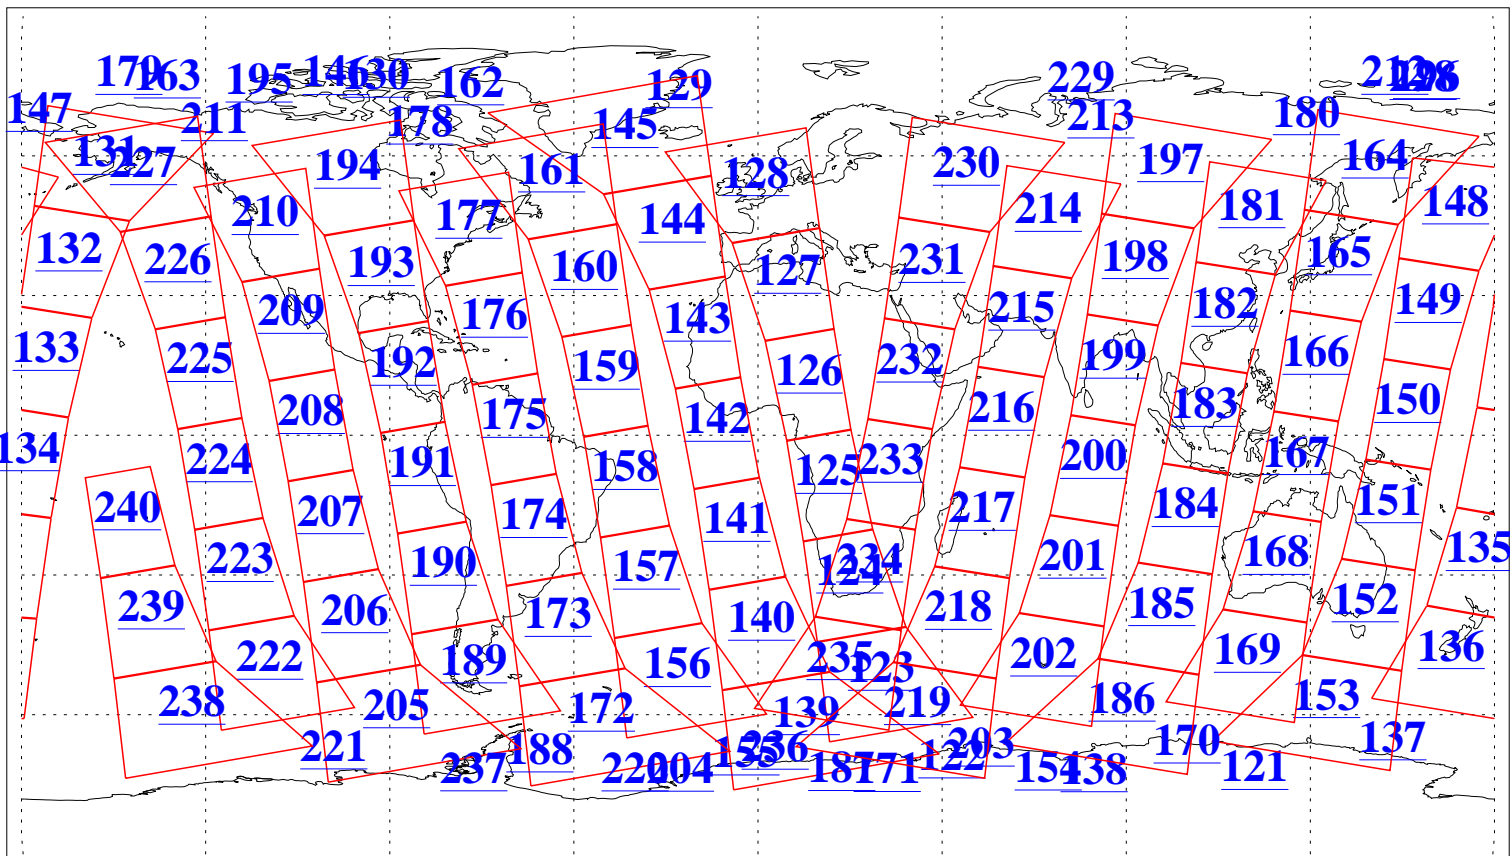

L1B Availability
AMSU Granules: 240
HSB Granules: 0
AIRS Granules: 240

3 Oct 2006
DoY 276
Aqua Day 1613
Granules: 1 to 120

Granules: 121 to 240

Legend: AMSU Available, HSB Available, AIRS Available

L1B Availability
AMSU Granules: 240
HSB Granules: 0
AIRS Granules: 240

3 Oct 2006
DoY 276
Aqua Day 1613

Ascending Granules

Descending Granules

Legend: AMSU Available, HSB Available, AIRS Available

L1B Availability
 AMSU Granules: 240
 HSB Granules: 0
 AIRS Granules: 240

3 Oct 2006
 DoY 276
 Aqua Day 1613

Northern Hemisphere Granules

Southern Hemisphere Granules

Legend: AMSU Available, HSB Available, AIRS Available