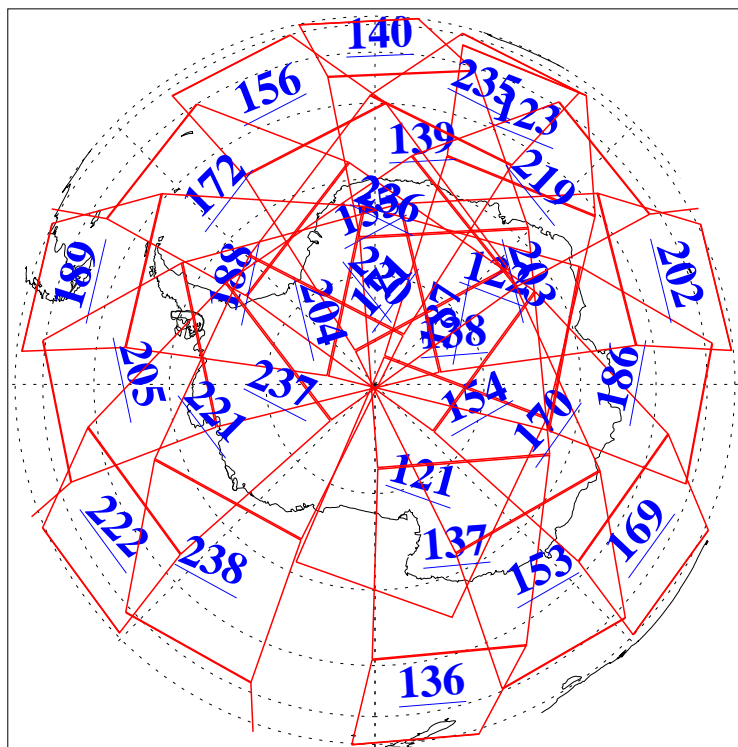

3 Oct 2006
DoY 276
Aqua Day 1613

Ascending Granules

Descending Granules

Legend: AMSU Available, HSB Available, AIRS Available

L1B Availability
 AMSU Granules: 240
 HSB Granules: 0
 AIRS Granules: 240

3 Oct 2006
 DoY 276
 Aqua Day 1613

Northern Hemisphere Granules

Southern Hemisphere Granules

Legend: AMSU Available, HSB Available, AIRS Available