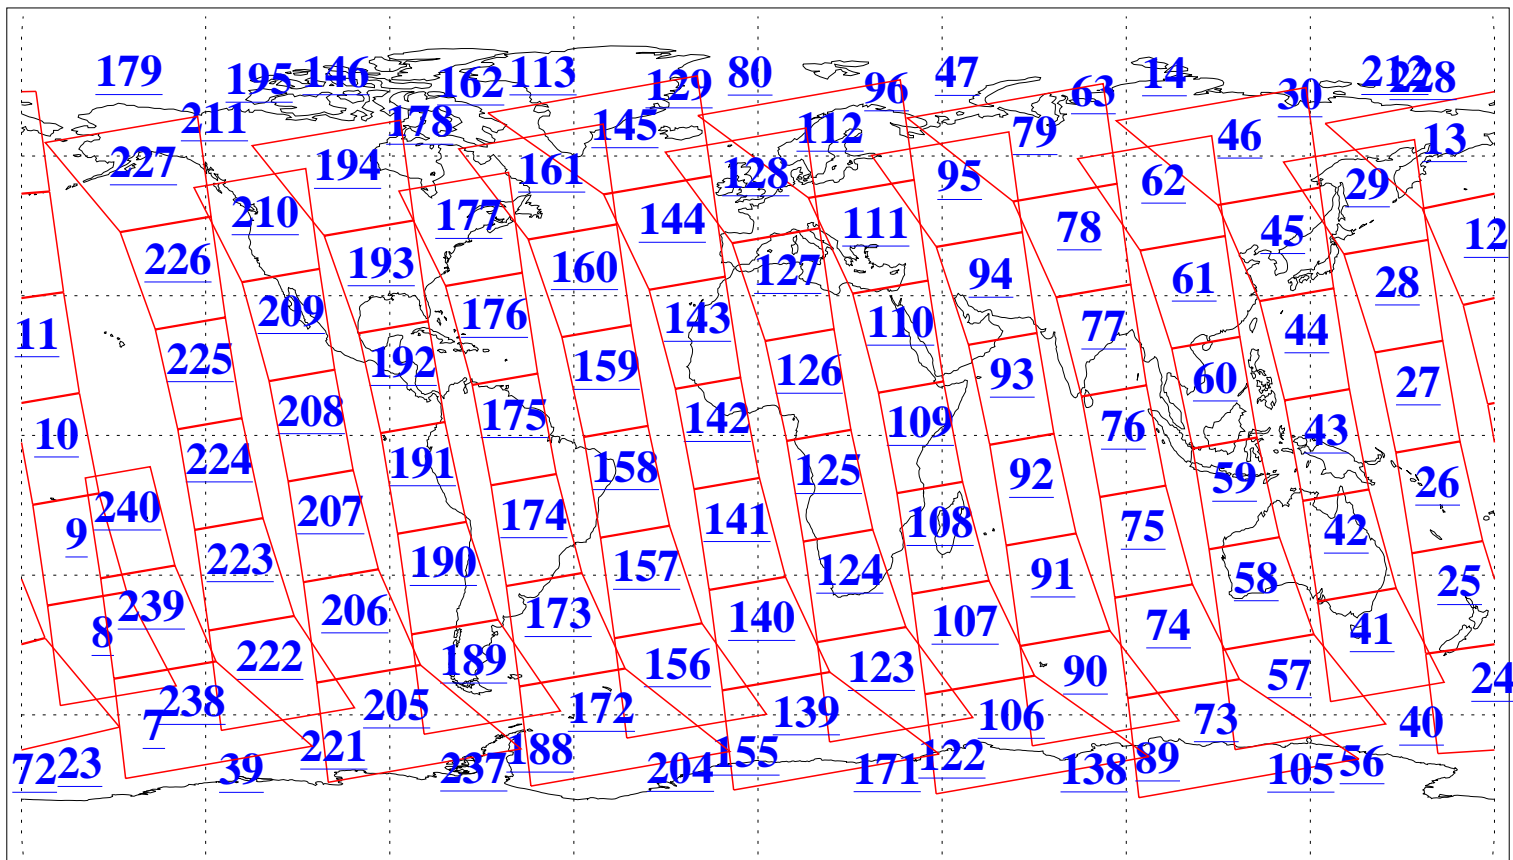

L1B Availability
AMSU Granules: 240
HSB Granules: 0
AIRS Granules: 240

3 Oct 2006
DoY 276
Aqua Day 1613
Granules: 1 to 120

Granules: 121 to 240

Legend: AMSU Available, HSB Available, AIRS Available

L1B Availability
AMSU Granules: 240
HSB Granules: 0
AIRS Granules: 240

3 Oct 2006
DoY 276
Aqua Day 1613

Ascending Granules

Descending Granules

Legend: AMSU Available, HSB Available, AIRS Available

L1B Availability
 AMSU Granules: 240
 HSB Granules: 0
 AIRS Granules: 240

3 Oct 2006
 DoY 276
 Aqua Day 1613

Northern Hemisphere Granules

Southern Hemisphere Granules

Legend: AMSU Available, HSB Available, AIRS Available