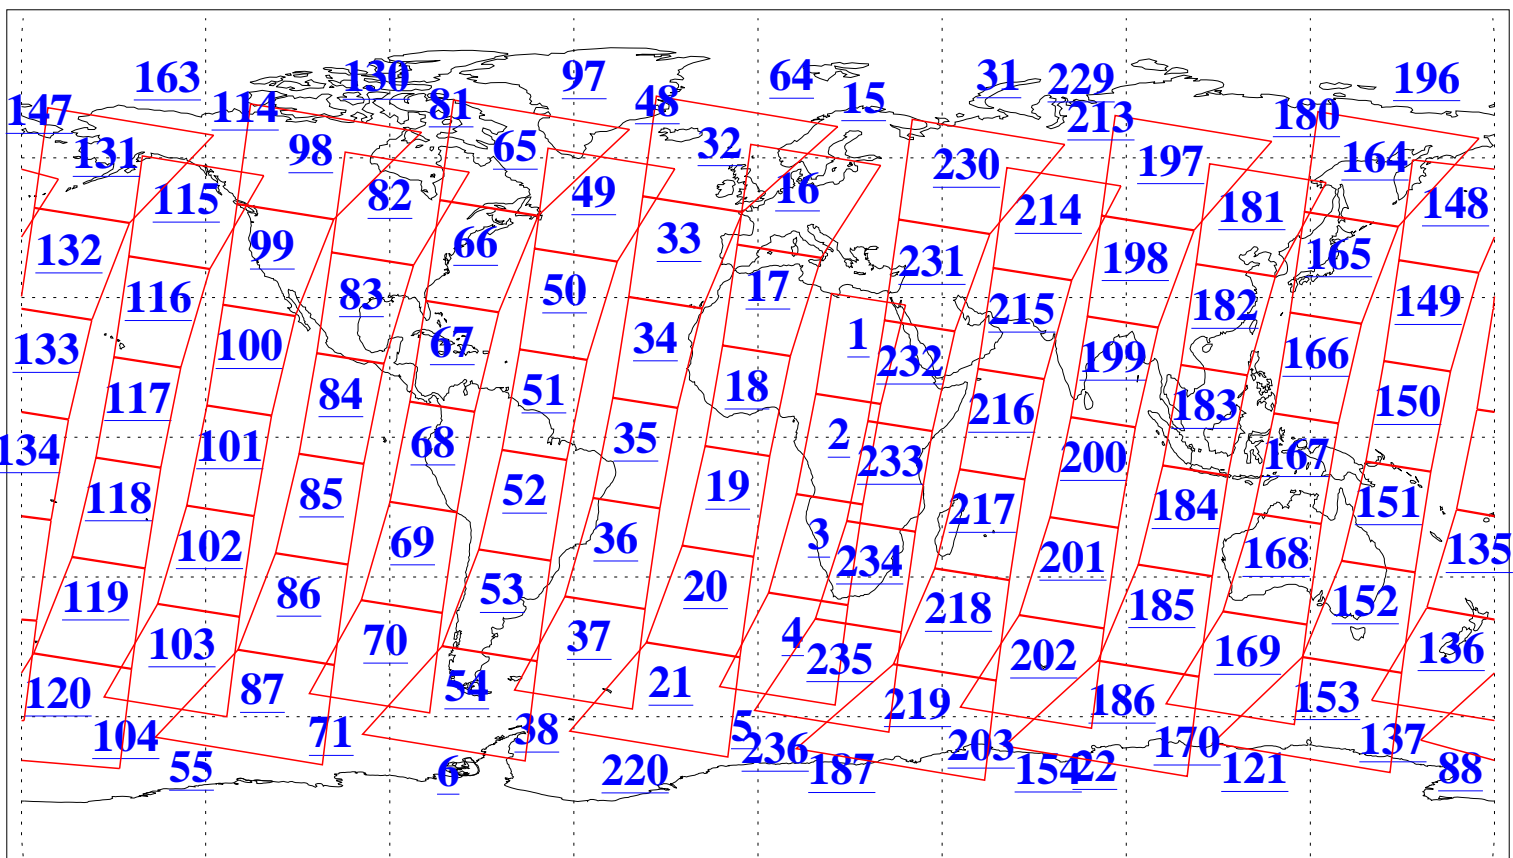

L1B Availability
AMSU Granules: 240
HSB Granules: 0
AIRS Granules: 240

3 Oct 2006
DoY 276
Aqua Day 1613
Granules: 1 to 120

Granules: 121 to 240

Legend: AMSU Available, HSB Available, AIRS Available

L1B Availability
AMSU Granules: 240
HSB Granules: 0
AIRS Granules: 240

3 Oct 2006
DoY 276
Aqua Day 1613

Ascending Granules

Descending Granules

Legend: AMSU Available, HSB Available, AIRS Available

L1B Availability
 AMSU Granules: 240
 HSB Granules: 0
 AIRS Granules: 240

3 Oct 2006
 DoY 276
 Aqua Day 1613

Northern Hemisphere Granules

Southern Hemisphere Granules

Legend: AMSU Available, HSB Available, AIRS Available