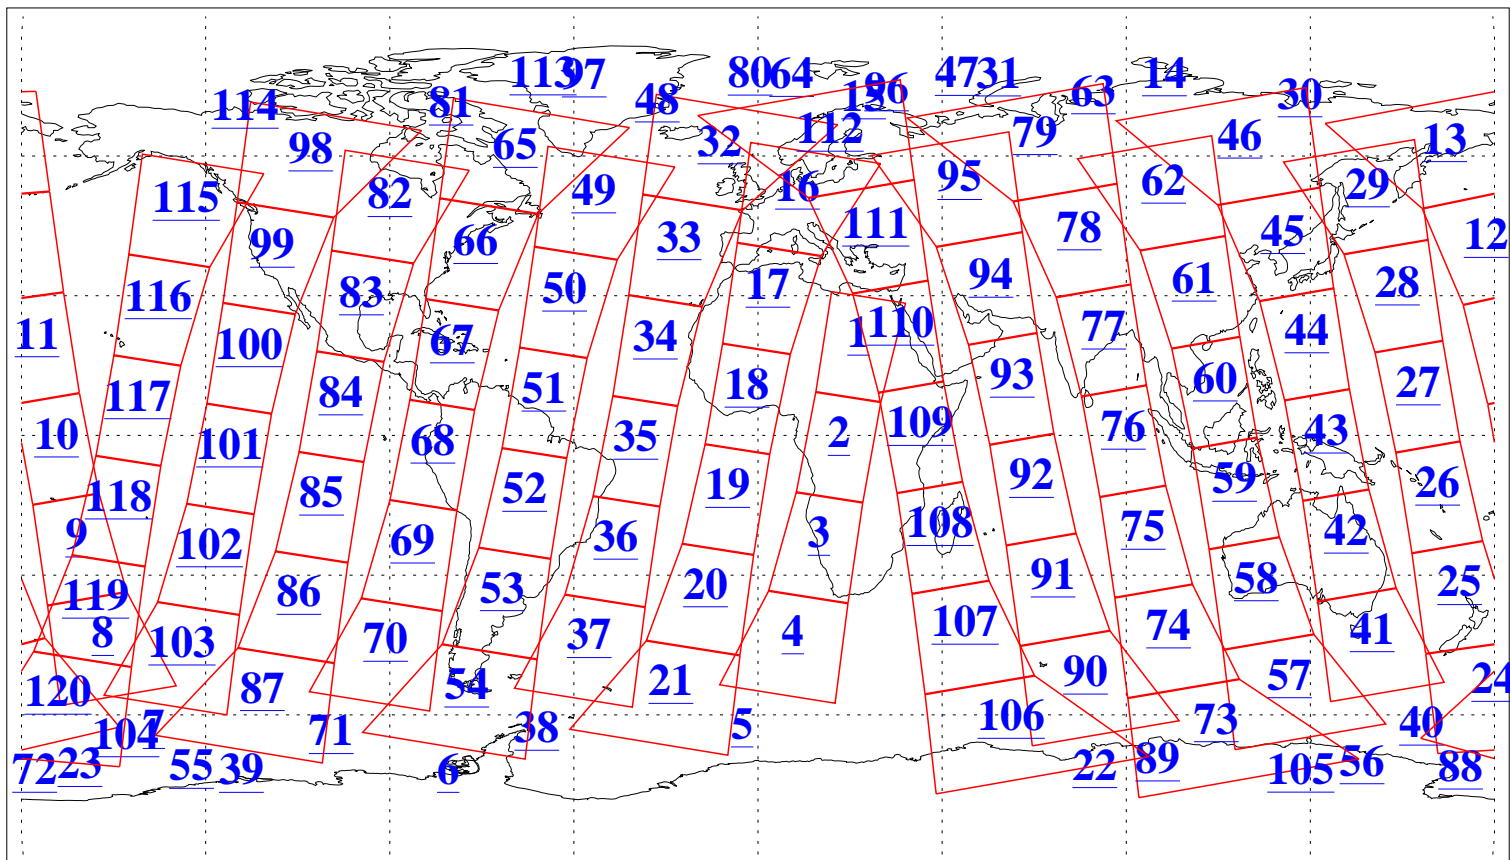

L1B Availability
AMSU Granules: 240
HSB Granules: 0
AIRS Granules: 240

3 Oct 2006
DoY 276
Aqua Day 1613
Granules: 1 to 120

Granules: 121 to 240

Legend: AMSU Available, HSB Available, AIRS Available

L1B Availability
AMSU Granules: 240
HSB Granules: 0
AIRS Granules: 240

3 Oct 2006
DoY 276
Aqua Day 1613

Ascending Granules

Descending Granules

Legend: AMSU Available, HSB Available, AIRS Available

L1B Availability
 AMSU Granules: 240
 HSB Granules: 0
 AIRS Granules: 240

3 Oct 2006
 DoY 276
 Aqua Day 1613

Northern Hemisphere Granules

Southern Hemisphere Granules

Legend: AMSU Available, HSB Available, AIRS Available