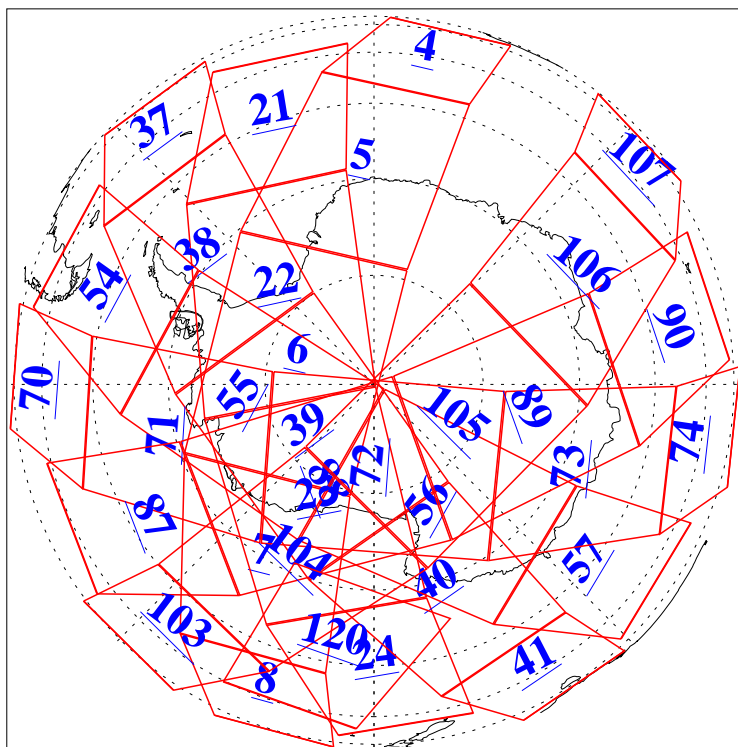

L1B Availability
AMSU Granules: 240
HSB Granules: 0
AIRS Granules: 240

3 Oct 2006
DoY 276
Aqua Day 1613
Granules: 1 to 120

Granules: 121 to 240

Legend: AMSU Available, HSB Available, AIRS Available

L1B Availability
AMSU Granules: 240
HSB Granules: 0
AIRS Granules: 240

3 Oct 2006
DoY 276
Aqua Day 1613

Ascending Granules

Descending Granules

Legend: AMSU Available, HSB Available, AIRS Available

L1B Availability
 AMSU Granules: 240
 HSB Granules: 0
 AIRS Granules: 240

3 Oct 2006
 DoY 276
 Aqua Day 1613

Northern Hemisphere Granules

Southern Hemisphere Granules

Legend: AMSU Available, HSB Available, AIRS Available