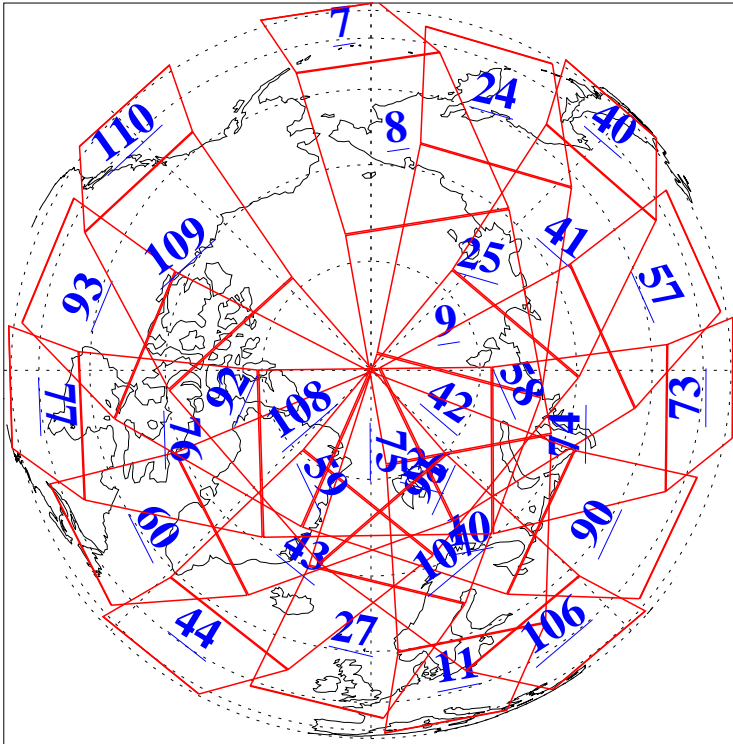

L1B Availability
AMSU Granules: 240
HSB Granules: 0
AIRS Granules: 240

30 Sep 2006
DoY 273
Aqua Day 1610
Granules: 1 to 120

Granules: 121 to 240

Legend: AMSU Available, HSB Available, AIRS Available

L1B Availability
AMSU Granules: 240
HSB Granules: 0
AIRS Granules: 240

30 Sep 2006
DoY 273
Aqua Day 1610
Ascending Granules

Descending Granules

Legend: AMSU Available, HSB Available, AIRS Available

L1B Availability
 AMSU Granules: 240
 HSB Granules: 0
 AIRS Granules: 240

30 Sep 2006
 DoY 273
 Aqua Day 1610

Northern Hemisphere Granules

Southern Hemisphere Granules

Legend: AMSU Available, HSB Available, AIRS Available