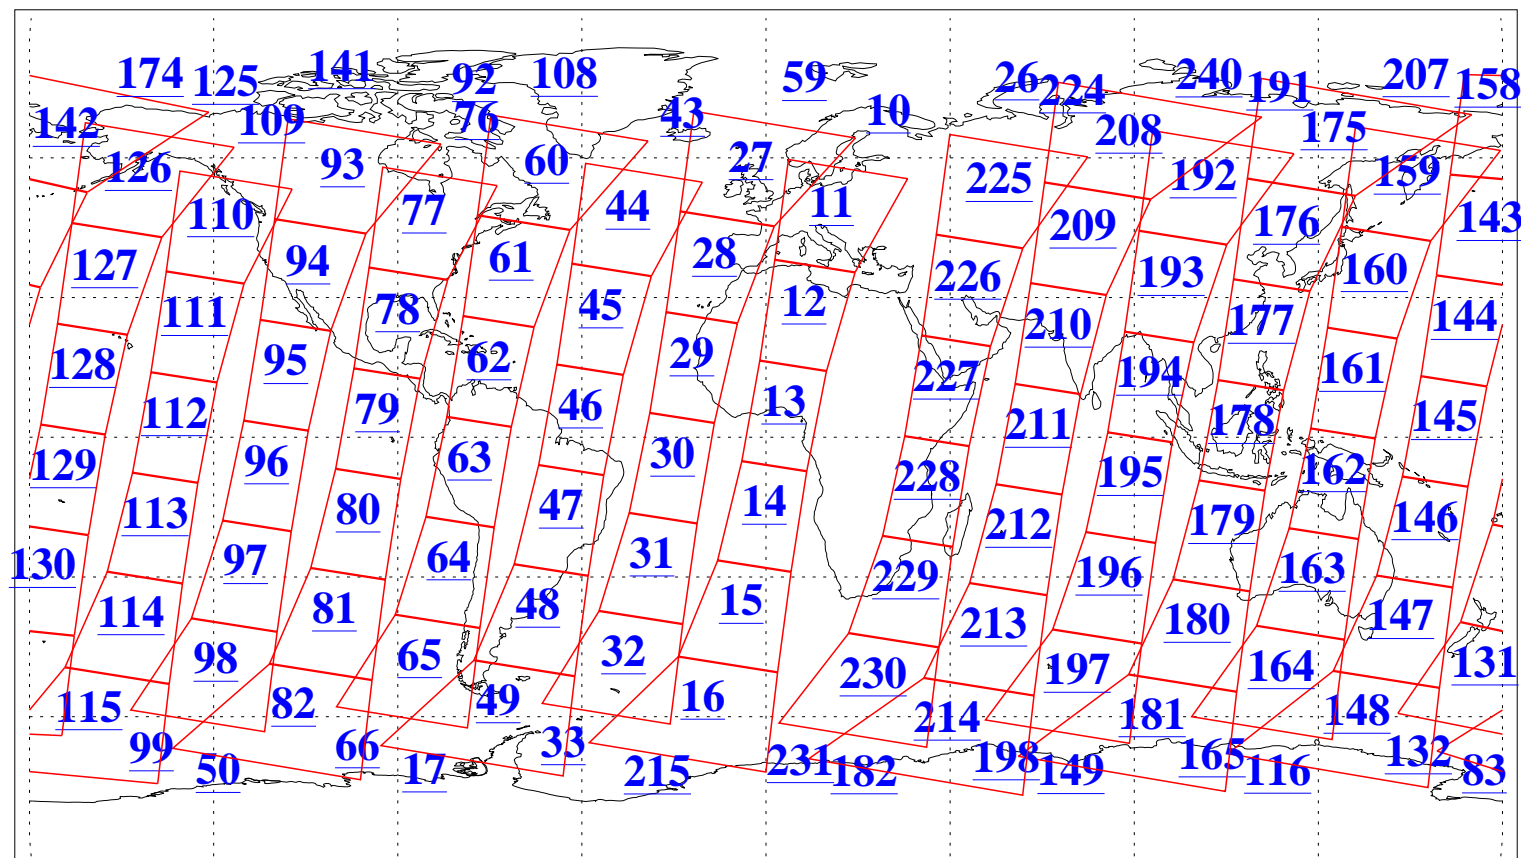

L1B Availability
AMSU Granules: 240
HSB Granules: 0
AIRS Granules: 240

30 Sep 2006
DoY 273
Aqua Day 1610
Granules: 1 to 120

Granules: 121 to 240

Legend: AMSU Available, HSB Available, AIRS Available

L1B Availability
AMSU Granules: 240
HSB Granules: 0
AIRS Granules: 240

30 Sep 2006
DoY 273
Aqua Day 1610
Ascending Granules

Descending Granules

Legend: AMSU Available, HSB Available, AIRS Available

L1B Availability
 AMSU Granules: 240
 HSB Granules: 0
 AIRS Granules: 240

30 Sep 2006
 DoY 273
 Aqua Day 1610

Northern Hemisphere Granules

Southern Hemisphere Granules

Legend: AMSU Available, HSB Available, AIRS Available