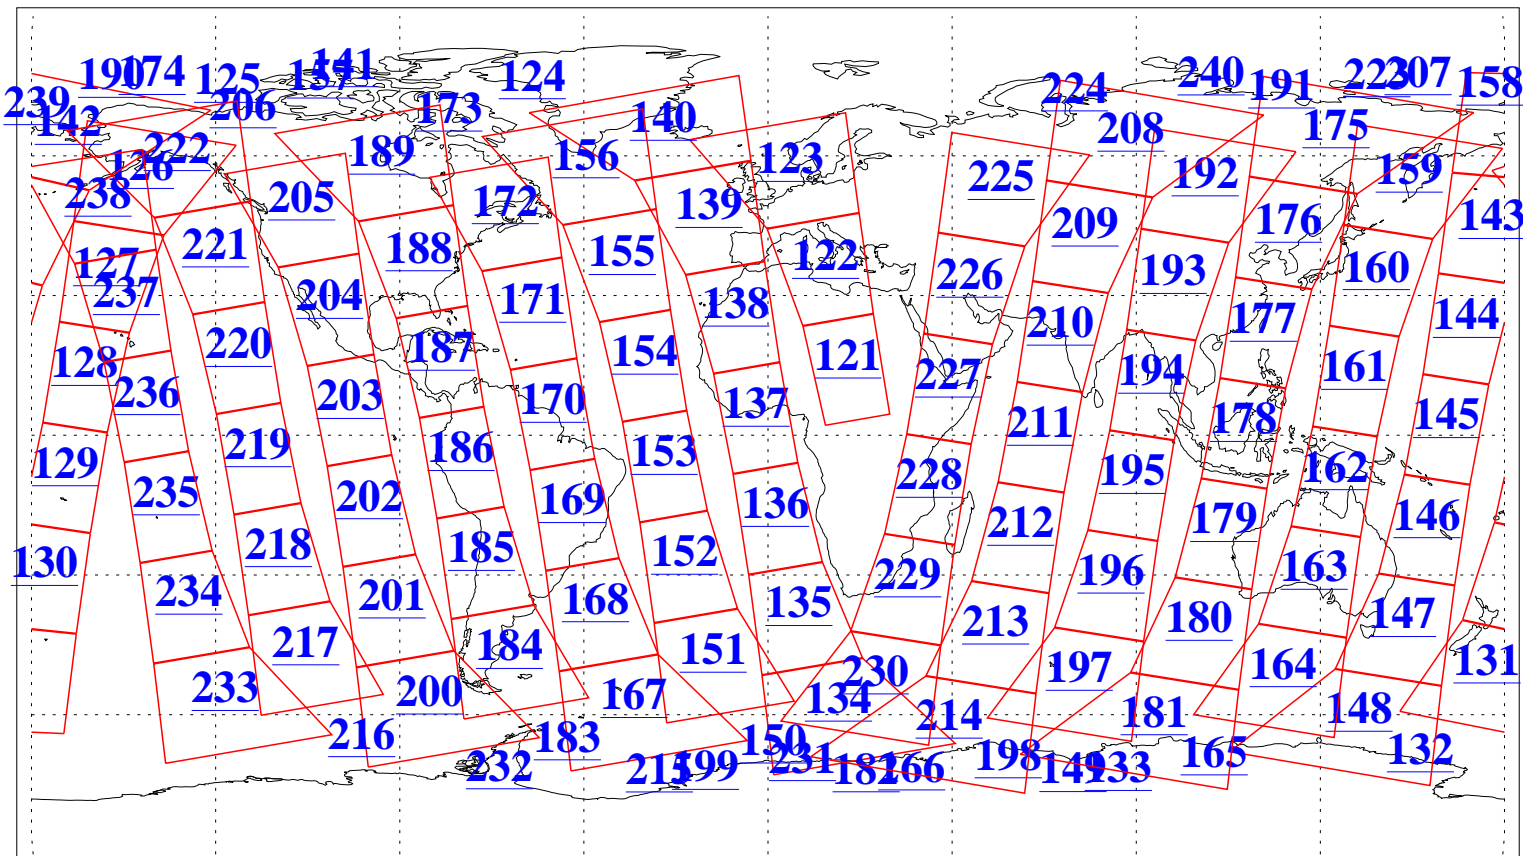

L1B Availability
AMSU Granules: 240
HSB Granules: 0
AIRS Granules: 240

30 Sep 2006
DoY 273
Aqua Day 1610
Granules: 1 to 120

Granules: 121 to 240

Legend: AMSU Available, HSB Available, AIRS Available

L1B Availability
AMSU Granules: 240
HSB Granules: 0
AIRS Granules: 240

30 Sep 2006
DoY 273
Aqua Day 1610
Ascending Granules

Descending Granules

Legend: AMSU Available, HSB Available, AIRS Available

L1B Availability
 AMSU Granules: 240
 HSB Granules: 0
 AIRS Granules: 240

30 Sep 2006
 DoY 273
 Aqua Day 1610

Northern Hemisphere Granules

Southern Hemisphere Granules

Legend: AMSU Available, HSB Available, AIRS Available