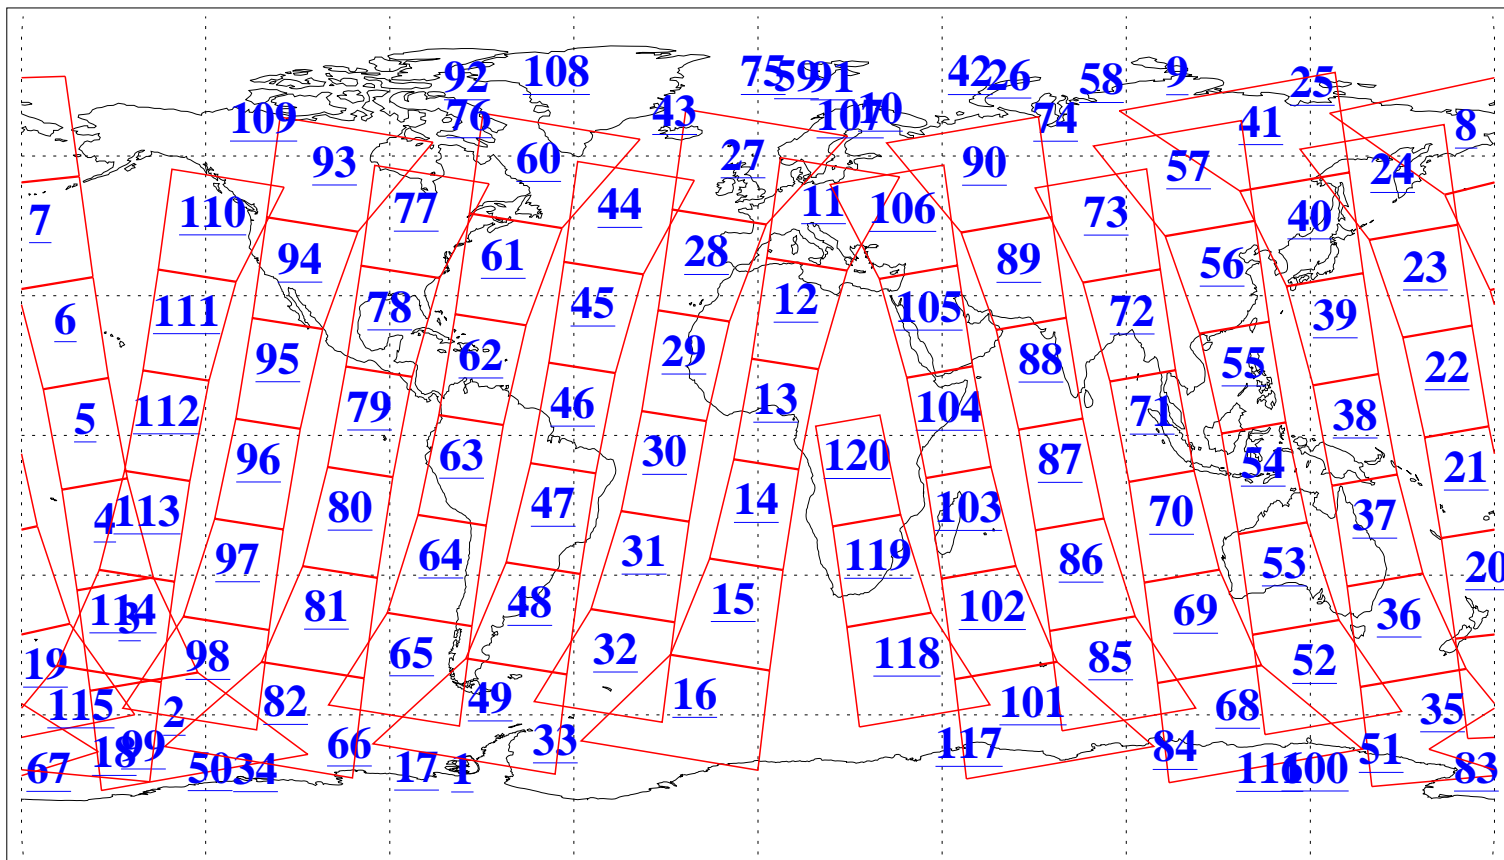

L1B Availability
AMSU Granules: 240
HSB Granules: 0
AIRS Granules: 240

30 Sep 2006
DoY 273
Aqua Day 1610
Granules: 1 to 120

Granules: 121 to 240

Legend: AMSU Available, HSB Available, AIRS Available

L1B Availability
AMSU Granules: 240
HSB Granules: 0
AIRS Granules: 240

30 Sep 2006
DoY 273
Aqua Day 1610
Ascending Granules

Descending Granules

Legend: AMSU Available, HSB Available, AIRS Available

L1B Availability
 AMSU Granules: 240
 HSB Granules: 0
 AIRS Granules: 240

30 Sep 2006
 DoY 273
 Aqua Day 1610

Northern Hemisphere Granules

Southern Hemisphere Granules

Legend: AMSU Available, HSB Available, AIRS Available