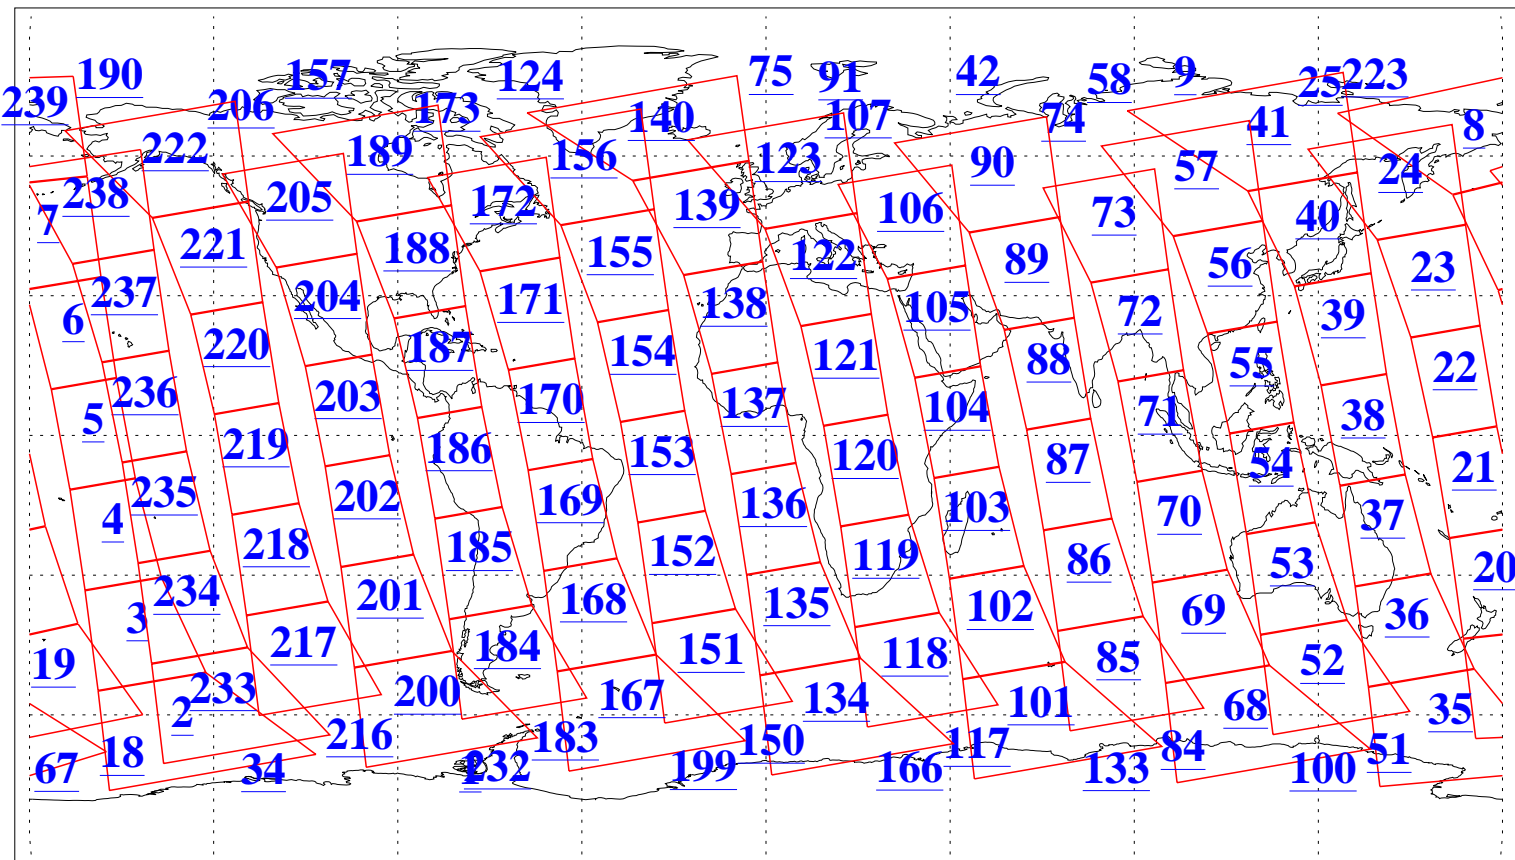

L1B Availability
AMSU Granules: 240
HSB Granules: 0
AIRS Granules: 240

30 Sep 2006
DoY 273
Aqua Day 1610
Granules: 1 to 120

Granules: 121 to 240

Legend: AMSU Available, HSB Available, AIRS Available

L1B Availability
AMSU Granules: 240
HSB Granules: 0
AIRS Granules: 240

30 Sep 2006
DoY 273
Aqua Day 1610
Ascending Granules

Descending Granules

Legend: AMSU Available, HSB Available, AIRS Available

L1B Availability
 AMSU Granules: 240
 HSB Granules: 0
 AIRS Granules: 240

30 Sep 2006
 DoY 273
 Aqua Day 1610

Northern Hemisphere Granules

Southern Hemisphere Granules

Legend: AMSU Available, HSB Available, AIRS Available