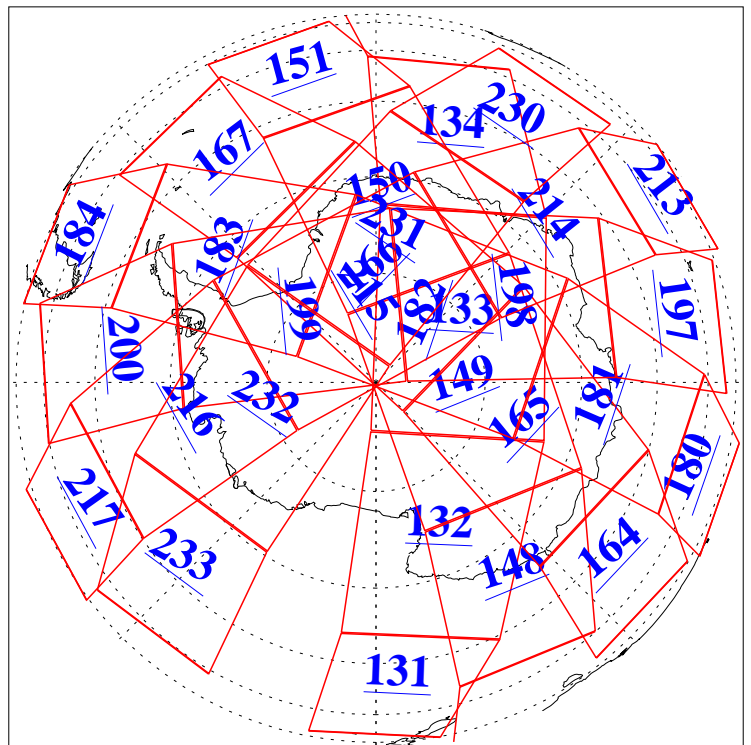

L1B Availability
AMSU Granules: 240
HSB Granules: 0
AIRS Granules: 240

30 Sep 2006
DoY 273
Aqua Day 1610
Granules: 1 to 120

Granules: 121 to 240

Legend: AMSU Available, HSB Available, AIRS Available

L1B Availability
AMSU Granules: 240
HSB Granules: 0
AIRS Granules: 240

30 Sep 2006
DoY 273
Aqua Day 1610
Ascending Granules

Descending Granules

Legend: AMSU Available, HSB Available, AIRS Available

L1B Availability
 AMSU Granules: 240
 HSB Granules: 0
 AIRS Granules: 240

30 Sep 2006
 DoY 273
 Aqua Day 1610

Northern Hemisphere Granules

Southern Hemisphere Granules

Legend: AMSU Available, HSB Available, AIRS Available