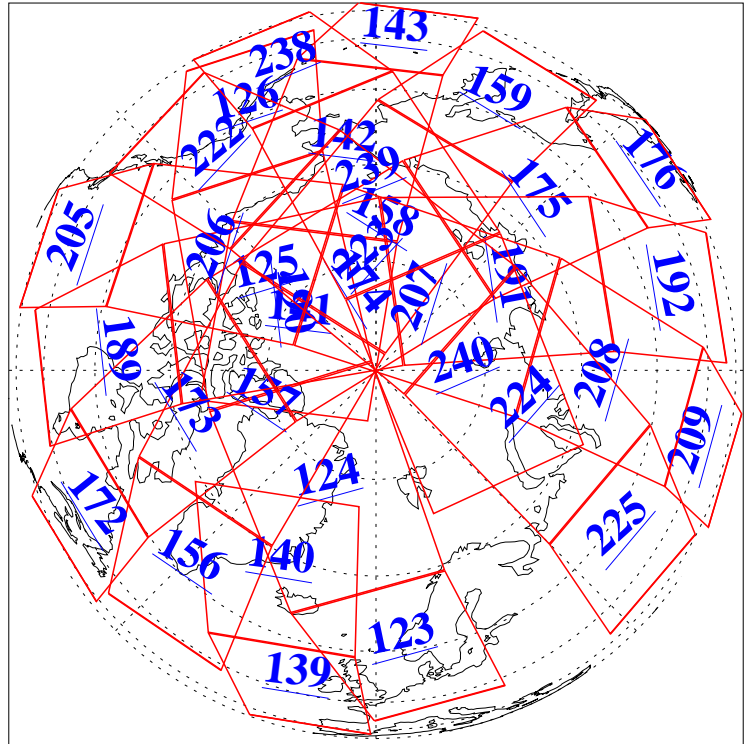

L1B Availability
AMSU Granules: 240
HSB Granules: 0
AIRS Granules: 240

30 Sep 2006
DoY 273
Aqua Day 1610
Granules: 1 to 120

Granules: 121 to 240

Legend: AMSU Available, HSB Available, AIRS Available

L1B Availability
AMSU Granules: 240
HSB Granules: 0
AIRS Granules: 240

30 Sep 2006
DoY 273
Aqua Day 1610
Ascending Granules

Descending Granules

Legend: AMSU Available, HSB Available, AIRS Available

L1B Availability
 AMSU Granules: 240
 HSB Granules: 0
 AIRS Granules: 240

30 Sep 2006
 DoY 273
 Aqua Day 1610

Northern Hemisphere Granules

Southern Hemisphere Granules

Legend: AMSU Available, HSB Available, AIRS Available