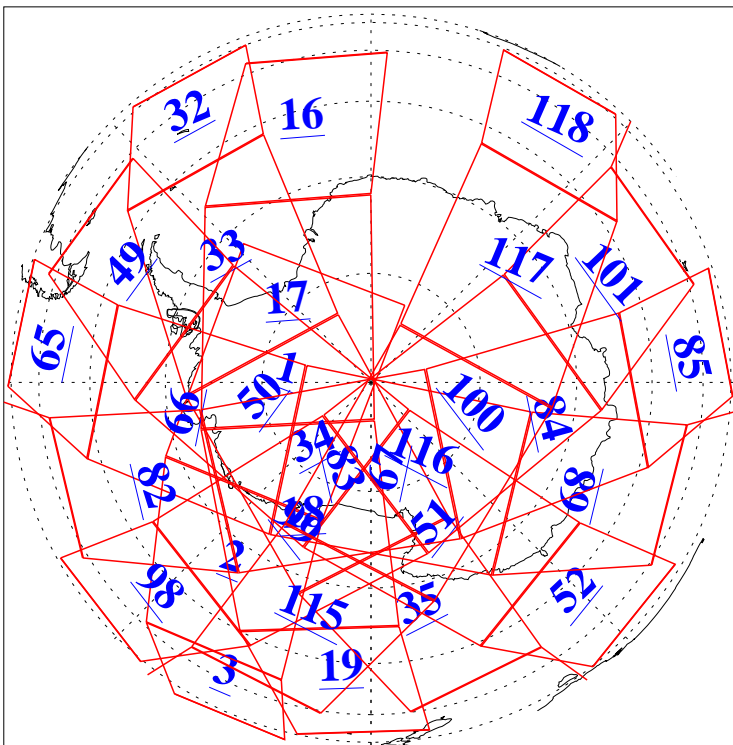

L1B Availability
AMSU Granules: 240
HSB Granules: 0
AIRS Granules: 240

30 Sep 2006
DoY 273
Aqua Day 1610
Granules: 1 to 120

Granules: 121 to 240

Legend: AMSU Available, HSB Available, AIRS Available

L1B Availability
AMSU Granules: 240
HSB Granules: 0
AIRS Granules: 240

30 Sep 2006
DoY 273
Aqua Day 1610
Ascending Granules

Descending Granules

Legend: AMSU Available, HSB Available, AIRS Available

L1B Availability
 AMSU Granules: 240
 HSB Granules: 0
 AIRS Granules: 240

30 Sep 2006
 DoY 273
 Aqua Day 1610

Northern Hemisphere Granules

Southern Hemisphere Granules

Legend: AMSU Available, HSB Available, AIRS Available