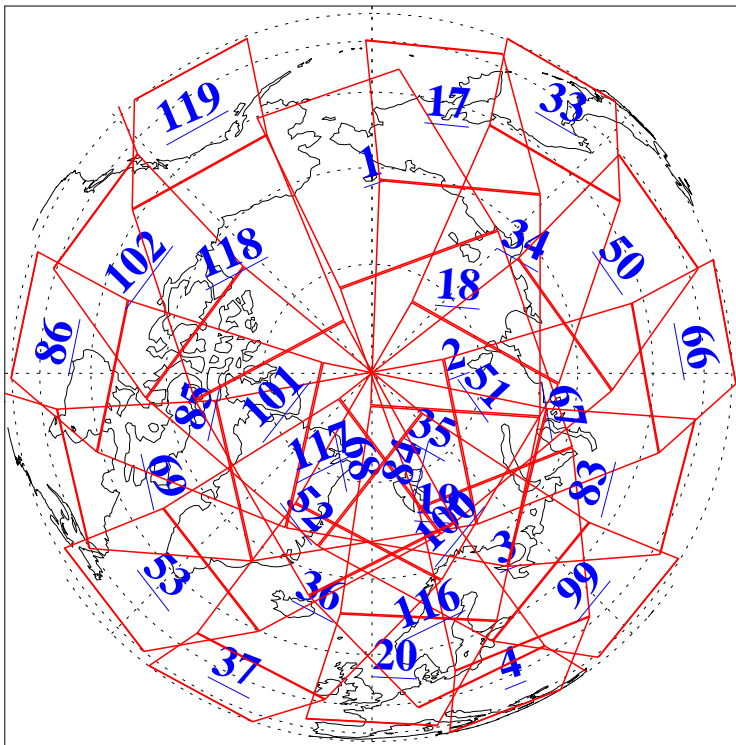

L1B Availability
AMSU Granules: 240
HSB Granules: 0
AIRS Granules: 240

29 Sep 2006
DoY 272
Aqua Day 1609
Granules: 1 to 120

Granules: 121 to 240

Legend: AMSU Available, HSB Available, AIRS Available

L1B Availability
AMSU Granules: 240
HSB Granules: 0
AIRS Granules: 240

29 Sep 2006
DoY 272
Aqua Day 1609

Ascending Granules

Descending Granules

Legend: AMSU Available, HSB Available, AIRS Available

L1B Availability
 AMSU Granules: 240
 HSB Granules: 0
 AIRS Granules: 240

29 Sep 2006
 DoY 272
 Aqua Day 1609

Northern Hemisphere Granules

Southern Hemisphere Granules

Legend: AMSU Available, HSB Available, AIRS Available