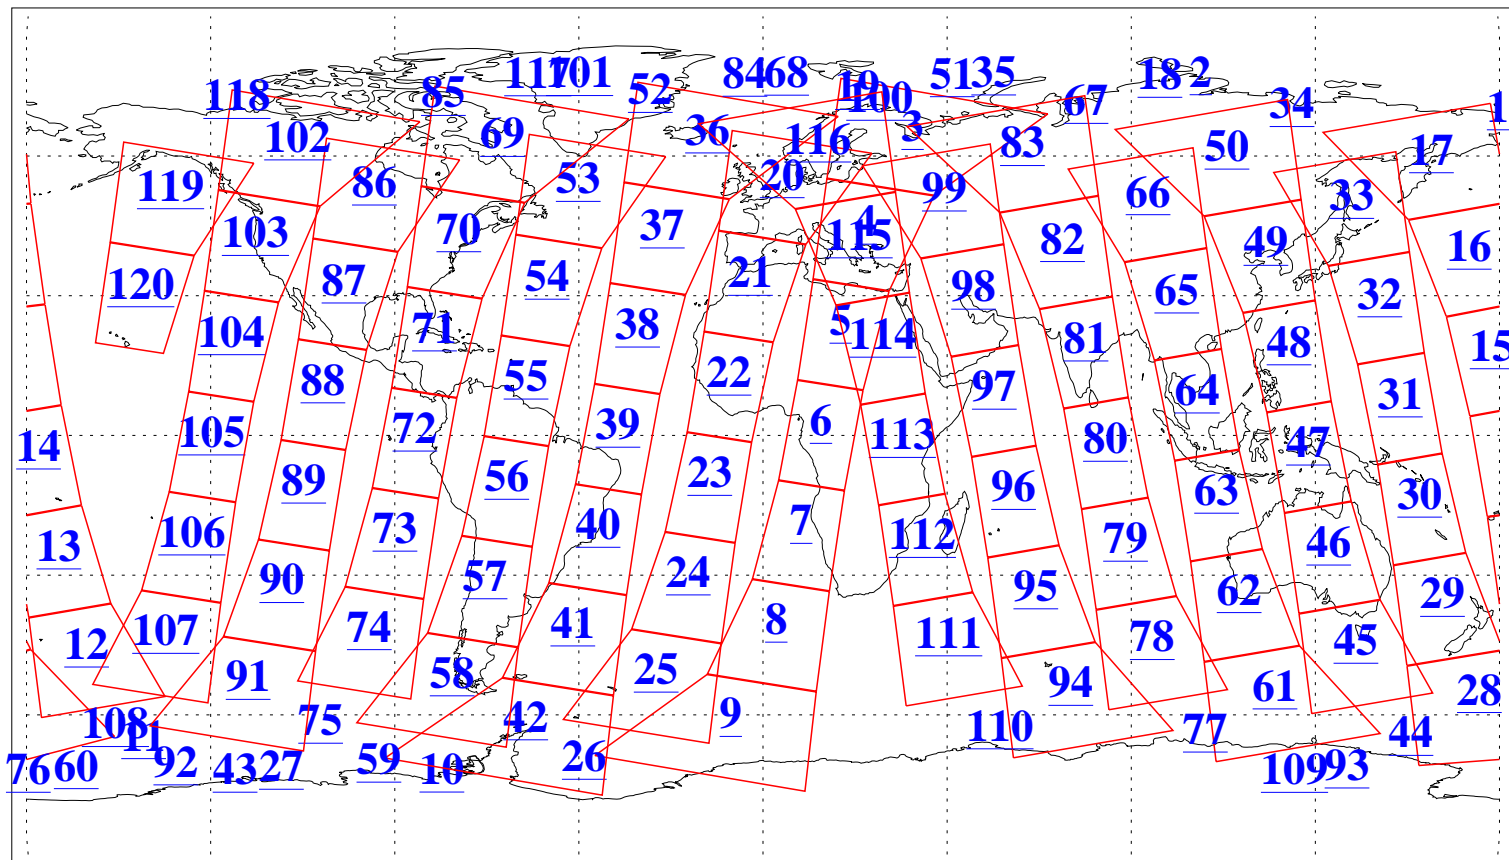

L1B Availability
AMSU Granules: 240
HSB Granules: 0
AIRS Granules: 240

29 Sep 2006
DoY 272
Aqua Day 1609
Granules: 1 to 120

Granules: 121 to 240

Legend: AMSU Available, HSB Available, AIRS Available

L1B Availability
AMSU Granules: 240
HSB Granules: 0
AIRS Granules: 240

29 Sep 2006
DoY 272
Aqua Day 1609

Ascending Granules

Descending Granules

Legend: AMSU Available, HSB Available, AIRS Available

L1B Availability
 AMSU Granules: 240
 HSB Granules: 0
 AIRS Granules: 240

29 Sep 2006
 DoY 272
 Aqua Day 1609

Northern Hemisphere Granules

Southern Hemisphere Granules

Legend: AMSU Available, HSB Available, AIRS Available