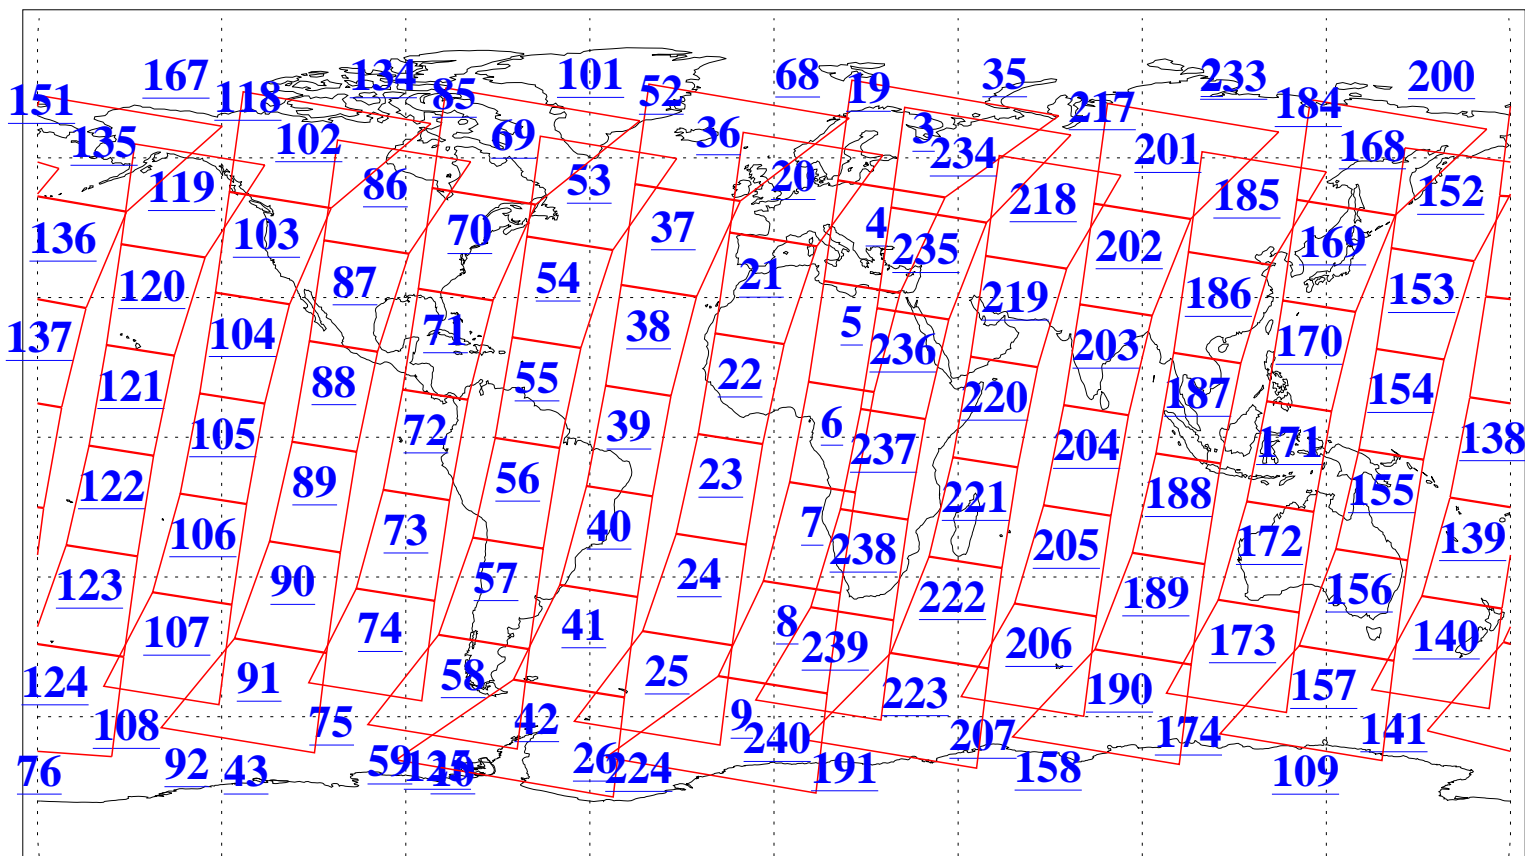

L1B Availability
AMSU Granules: 240
HSB Granules: 0
AIRS Granules: 240

29 Sep 2006
DoY 272
Aqua Day 1609
Granules: 1 to 120

Granules: 121 to 240

Legend: AMSU Available, HSB Available, AIRS Available

L1B Availability
AMSU Granules: 240
HSB Granules: 0
AIRS Granules: 240

29 Sep 2006
DoY 272
Aqua Day 1609

Ascending Granules

Descending Granules

Legend: AMSU Available, HSB Available, AIRS Available

L1B Availability
 AMSU Granules: 240
 HSB Granules: 0
 AIRS Granules: 240

29 Sep 2006
 DoY 272
 Aqua Day 1609

Northern Hemisphere Granules

Southern Hemisphere Granules

Legend: AMSU Available, HSB Available, AIRS Available