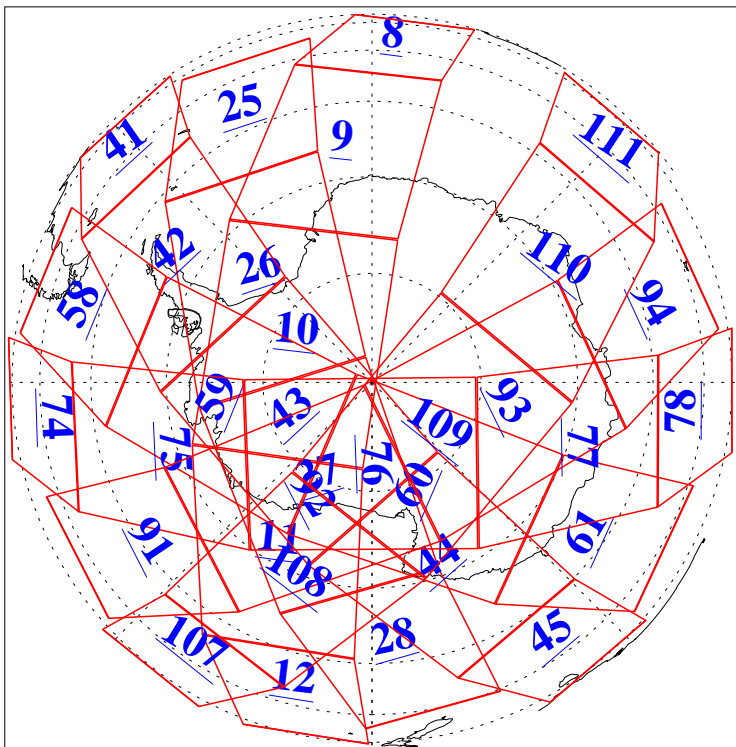

L1B Availability
AMSU Granules: 240
HSB Granules: 0
AIRS Granules: 240

29 Sep 2006
DoY 272
Aqua Day 1609
Granules: 1 to 120

Granules: 121 to 240

Legend: AMSU Available, HSB Available, AIRS Available

L1B Availability
AMSU Granules: 240
HSB Granules: 0
AIRS Granules: 240

29 Sep 2006
DoY 272
Aqua Day 1609

Ascending Granules

Descending Granules

Legend: AMSU Available, HSB Available, AIRS Available

L1B Availability
 AMSU Granules: 240
 HSB Granules: 0
 AIRS Granules: 240

29 Sep 2006
 DoY 272
 Aqua Day 1609

Northern Hemisphere Granules

Southern Hemisphere Granules

Legend: AMSU Available, HSB Available, AIRS Available