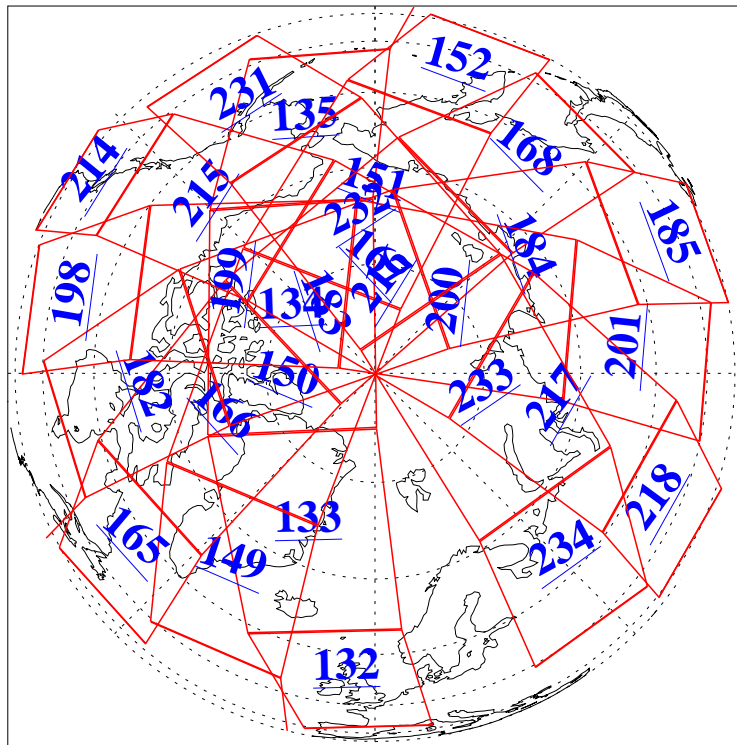

29 Sep 2006
DoY 272
Aqua Day 1609

Ascending Granules

Descending Granules

Legend: AMSU Available, HSB Available, AIRS Available

L1B Availability
 AMSU Granules: 240
 HSB Granules: 0
 AIRS Granules: 240

29 Sep 2006
 DoY 272
 Aqua Day 1609

Northern Hemisphere Granules

Southern Hemisphere Granules

Legend: AMSU Available, HSB Available, AIRS Available