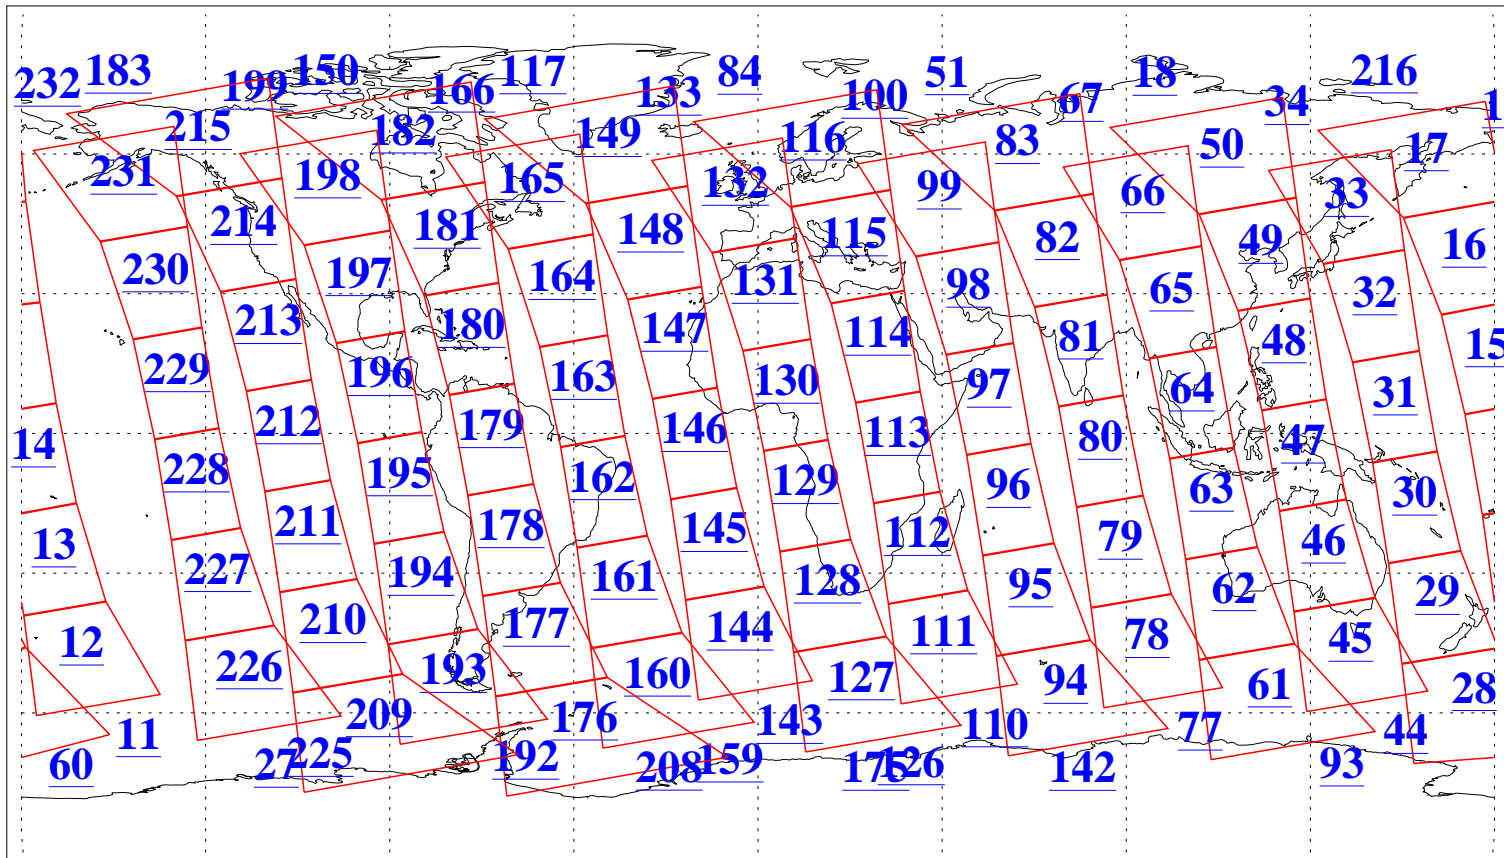

L1B Availability
AMSU Granules: 240
HSB Granules: 0
AIRS Granules: 240

29 Sep 2006
DoY 272
Aqua Day 1609
Granules: 1 to 120

Granules: 121 to 240

Legend: AMSU Available, HSB Available, AIRS Available

L1B Availability
AMSU Granules: 240
HSB Granules: 0
AIRS Granules: 240

29 Sep 2006
DoY 272
Aqua Day 1609

Ascending Granules

Descending Granules

Legend: AMSU Available, HSB Available, AIRS Available

L1B Availability
 AMSU Granules: 240
 HSB Granules: 0
 AIRS Granules: 240

29 Sep 2006
 DoY 272
 Aqua Day 1609

Northern Hemisphere Granules

Southern Hemisphere Granules

Legend: AMSU Available, HSB Available, AIRS Available