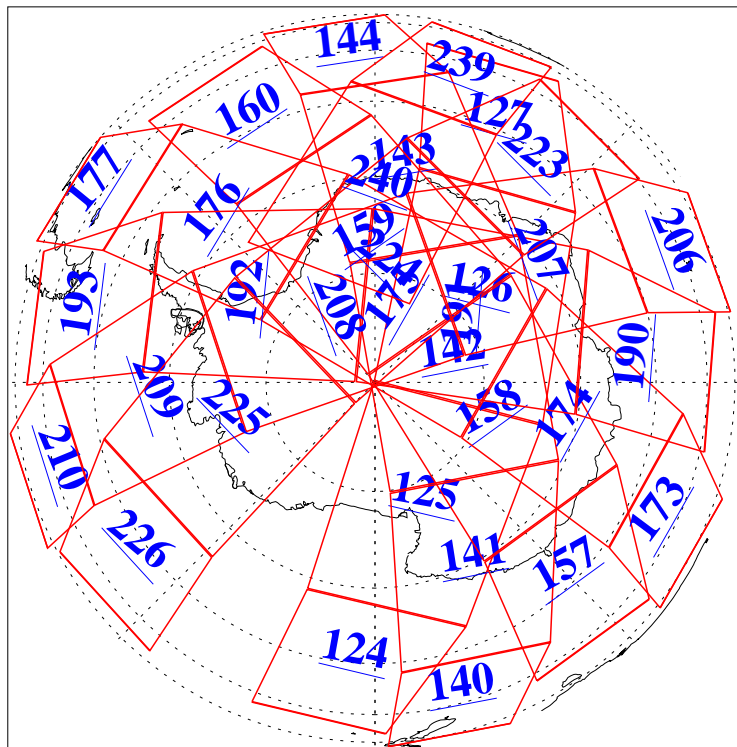

L1B Availability
AMSU Granules: 240
HSB Granules: 0
AIRS Granules: 240

29 Sep 2006
DoY 272
Aqua Day 1609
Granules: 1 to 120

Granules: 121 to 240

Legend: AMSU Available, HSB Available, AIRS Available

L1B Availability
AMSU Granules: 240
HSB Granules: 0
AIRS Granules: 240

29 Sep 2006
DoY 272
Aqua Day 1609

Ascending Granules

Descending Granules

Legend: AMSU Available, HSB Available, AIRS Available

L1B Availability
 AMSU Granules: 240
 HSB Granules: 0
 AIRS Granules: 240

29 Sep 2006
 DoY 272
 Aqua Day 1609

Northern Hemisphere Granules

Southern Hemisphere Granules

Legend: AMSU Available, HSB Available, AIRS Available