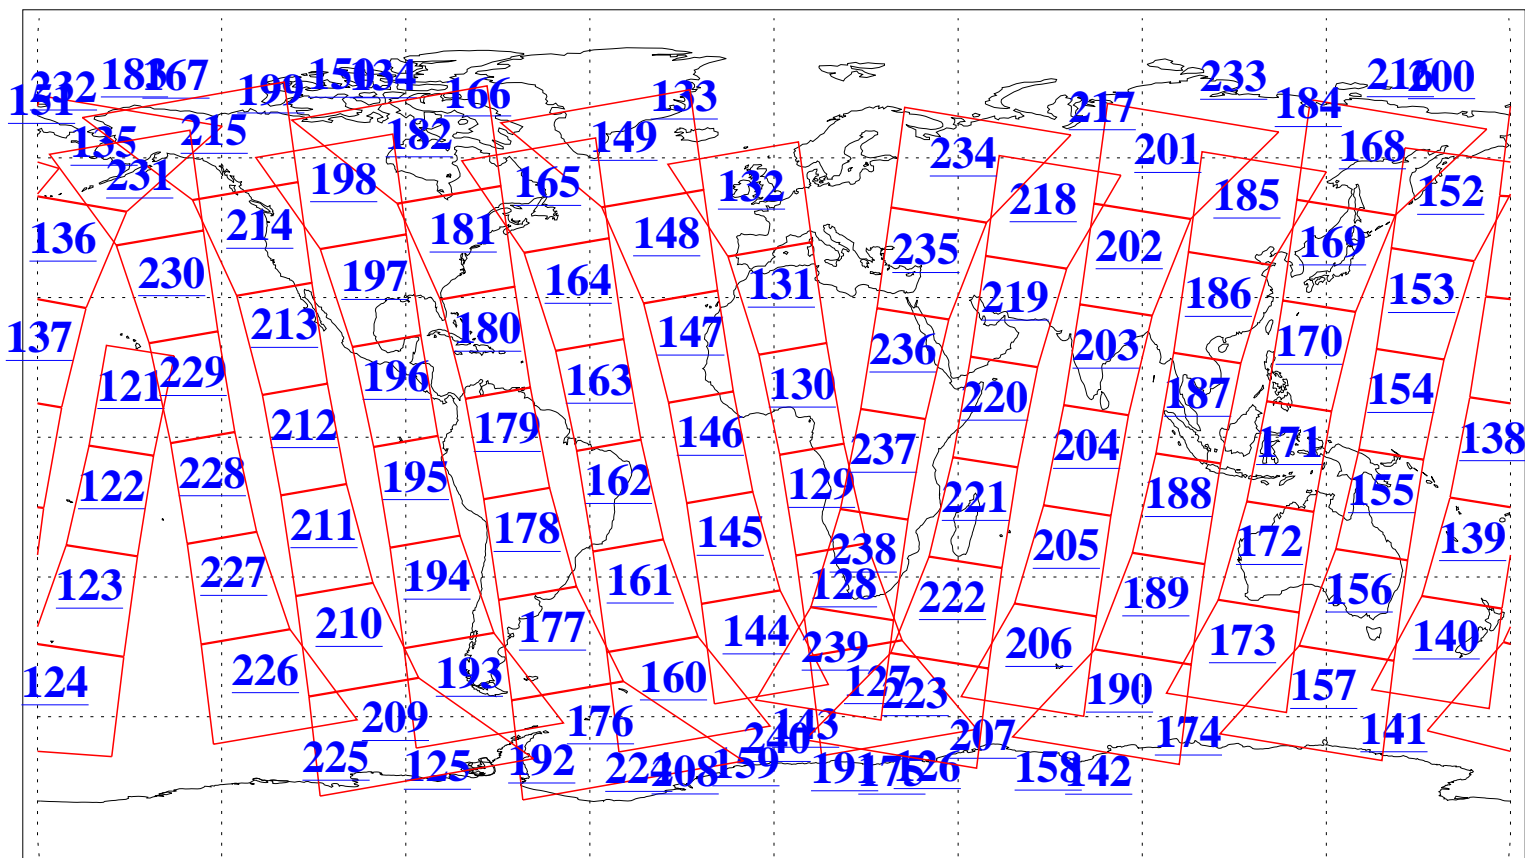

L1B Availability
AMSU Granules: 240
HSB Granules: 0
AIRS Granules: 240

29 Sep 2006
DoY 272
Aqua Day 1609
Granules: 1 to 120

Granules: 121 to 240

Legend: AMSU Available, HSB Available, AIRS Available

L1B Availability
AMSU Granules: 240
HSB Granules: 0
AIRS Granules: 240

29 Sep 2006
DoY 272
Aqua Day 1609

Ascending Granules

Descending Granules

Legend: AMSU Available, HSB Available, AIRS Available

L1B Availability
 AMSU Granules: 240
 HSB Granules: 0
 AIRS Granules: 240

29 Sep 2006
 DoY 272
 Aqua Day 1609