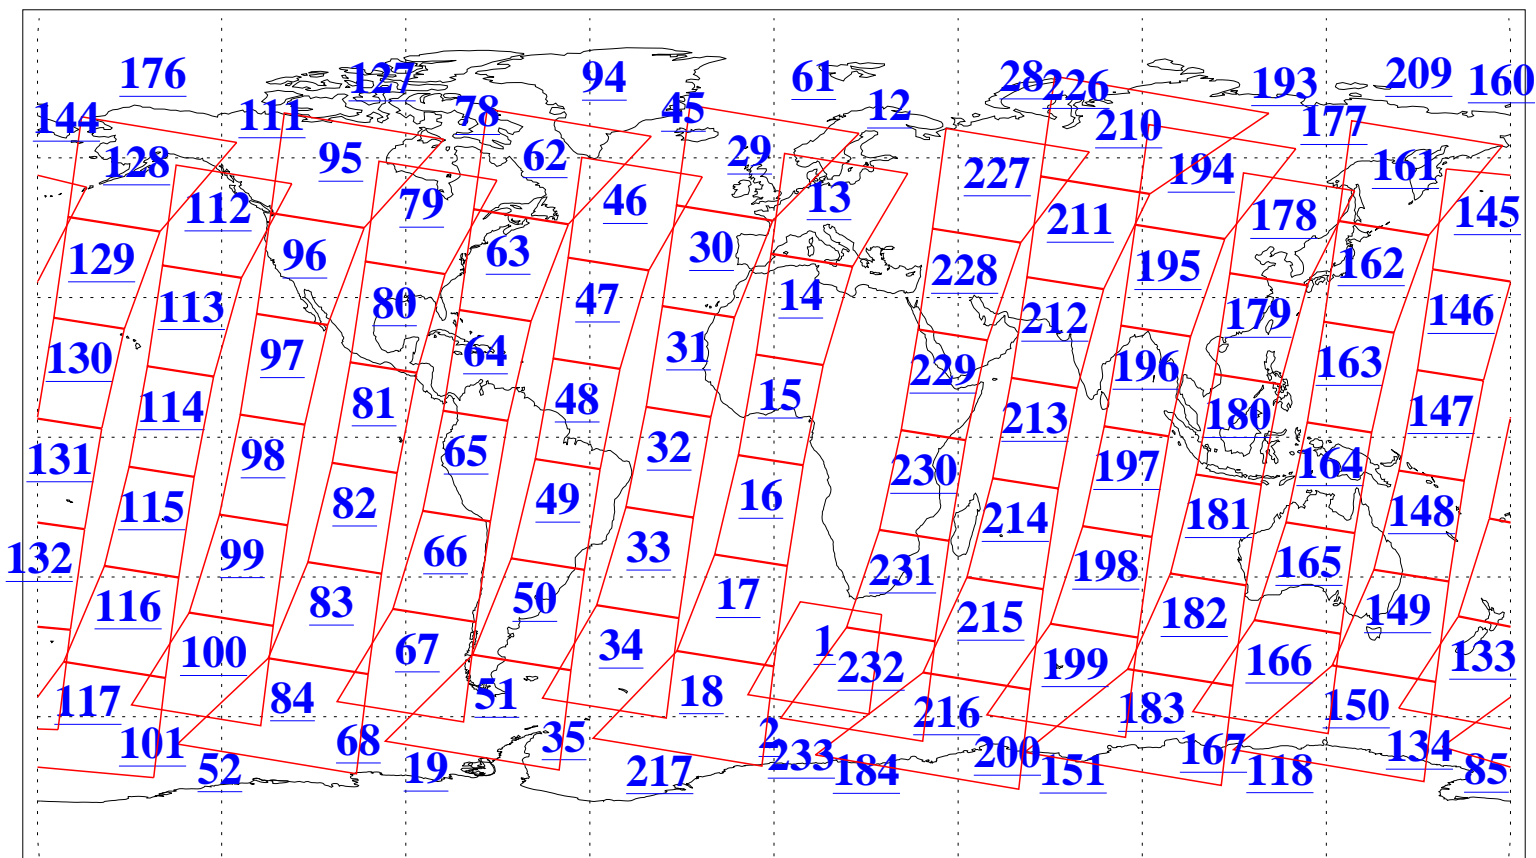

L1B Availability  
AMSU Granules: 240  
HSB Granules: 0  
AIRS Granules: 240

28 Sep 2006  
DoY 271  
Aqua Day 1608  
Granules: 1 to 120

Granules: 121 to 240

Legend: AMSU Available, HSB Available, AIRS Available

L1B Availability  
AMSU Granules: 240  
HSB Granules: 0  
AIRS Granules: 240

28 Sep 2006  
DoY 271  
Aqua Day 1608  
Ascending Granules

Descending Granules

Legend: AMSU Available, HSB Available, AIRS Available

L1B Availability  
 AMSU Granules: 240  
 HSB Granules: 0  
 AIRS Granules: 240

28 Sep 2006  
 DoY 271  
 Aqua Day 1608

Northern Hemisphere Granules

Southern Hemisphere Granules

Legend: AMSU Available, HSB Available, AIRS Available