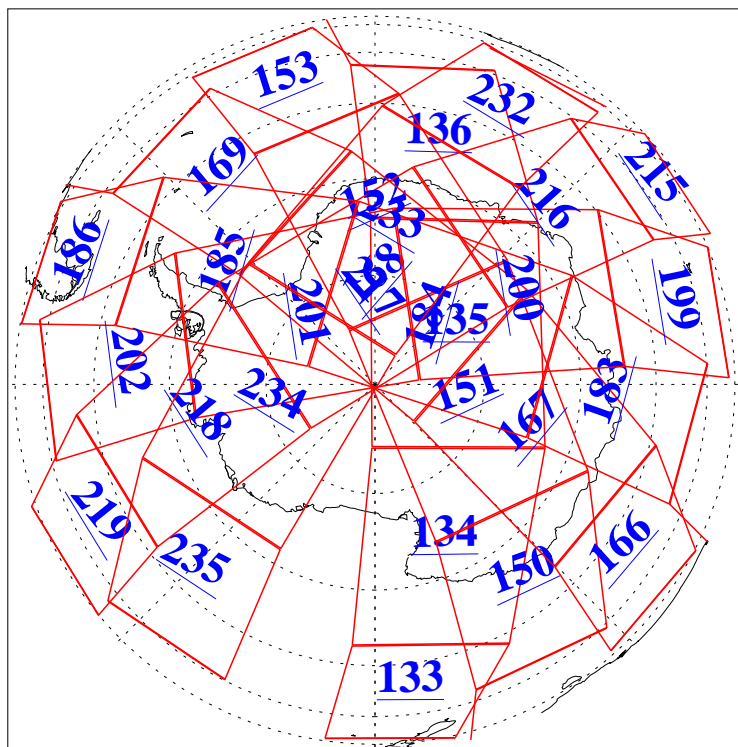

L1B Availability  
AMSU Granules: 240  
HSB Granules: 0  
AIRS Granules: 240

28 Sep 2006  
DoY 271  
Aqua Day 1608  
Granules: 1 to 120

Granules: 121 to 240

Legend: AMSU Available, HSB Available, AIRS Available

L1B Availability  
AMSU Granules: 240  
HSB Granules: 0  
AIRS Granules: 240

28 Sep 2006  
DoY 271  
Aqua Day 1608  
Ascending Granules

Descending Granules

Legend: AMSU Available, HSB Available, AIRS Available

L1B Availability  
 AMSU Granules: 240  
 HSB Granules: 0  
 AIRS Granules: 240

28 Sep 2006  
 DoY 271  
 Aqua Day 1608

Northern Hemisphere Granules

Southern Hemisphere Granules

Legend: AMSU Available, HSB Available, AIRS Available