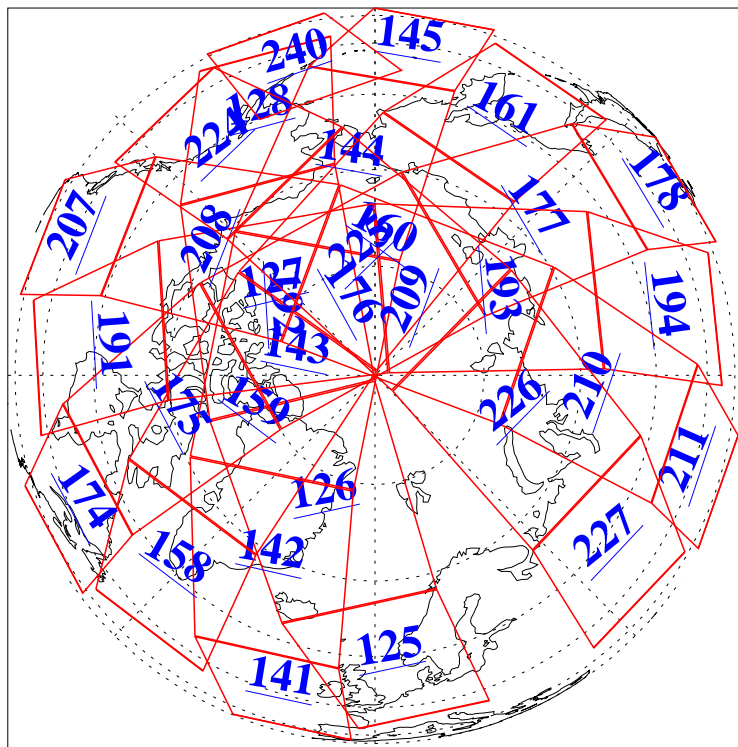

L1B Availability  
AMSU Granules: 240  
HSB Granules: 0  
AIRS Granules: 240

28 Sep 2006  
DoY 271  
Aqua Day 1608  
Granules: 1 to 120

Granules: 121 to 240

Legend: AMSU Available, HSB Available, AIRS Available

L1B Availability  
AMSU Granules: 240  
HSB Granules: 0  
AIRS Granules: 240

28 Sep 2006  
DoY 271  
Aqua Day 1608  
Ascending Granules

Descending Granules

Legend: AMSU Available, HSB Available, AIRS Available

L1B Availability  
 AMSU Granules: 240  
 HSB Granules: 0  
 AIRS Granules: 240

28 Sep 2006  
 DoY 271  
 Aqua Day 1608

Northern Hemisphere Granules

Southern Hemisphere Granules

Legend: AMSU Available, HSB Available, AIRS Available