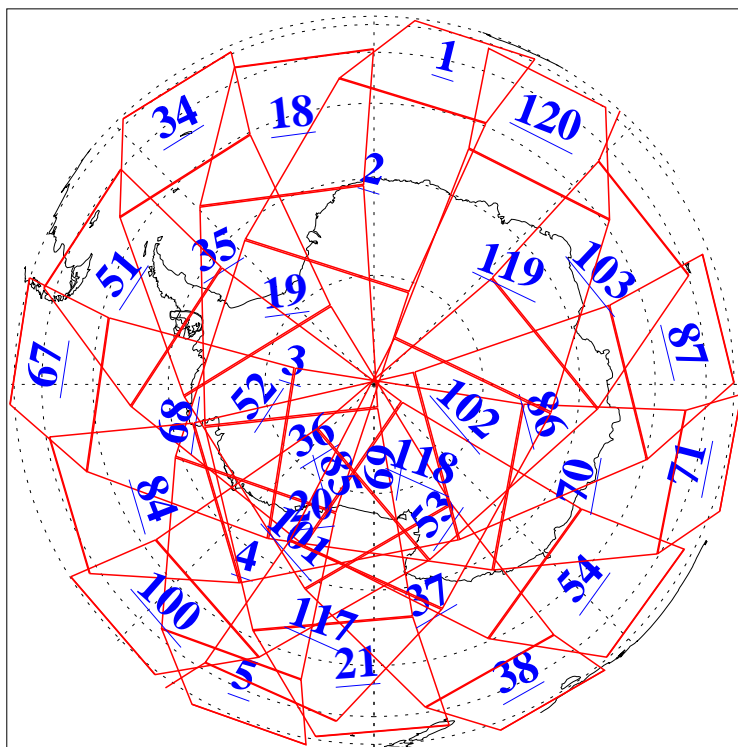

L1B Availability  
AMSU Granules: 240  
HSB Granules: 0  
AIRS Granules: 240

28 Sep 2006  
DoY 271  
Aqua Day 1608  
Granules: 1 to 120

Granules: 121 to 240

Legend: AMSU Available, HSB Available, AIRS Available

L1B Availability  
AMSU Granules: 240  
HSB Granules: 0  
AIRS Granules: 240

28 Sep 2006  
DoY 271  
Aqua Day 1608  
Ascending Granules

Descending Granules

Legend: AMSU Available, HSB Available, AIRS Available

L1B Availability  
 AMSU Granules: 240  
 HSB Granules: 0  
 AIRS Granules: 240

28 Sep 2006  
 DoY 271  
 Aqua Day 1608

Northern Hemisphere Granules

Southern Hemisphere Granules

Legend: AMSU Available, HSB Available, AIRS Available