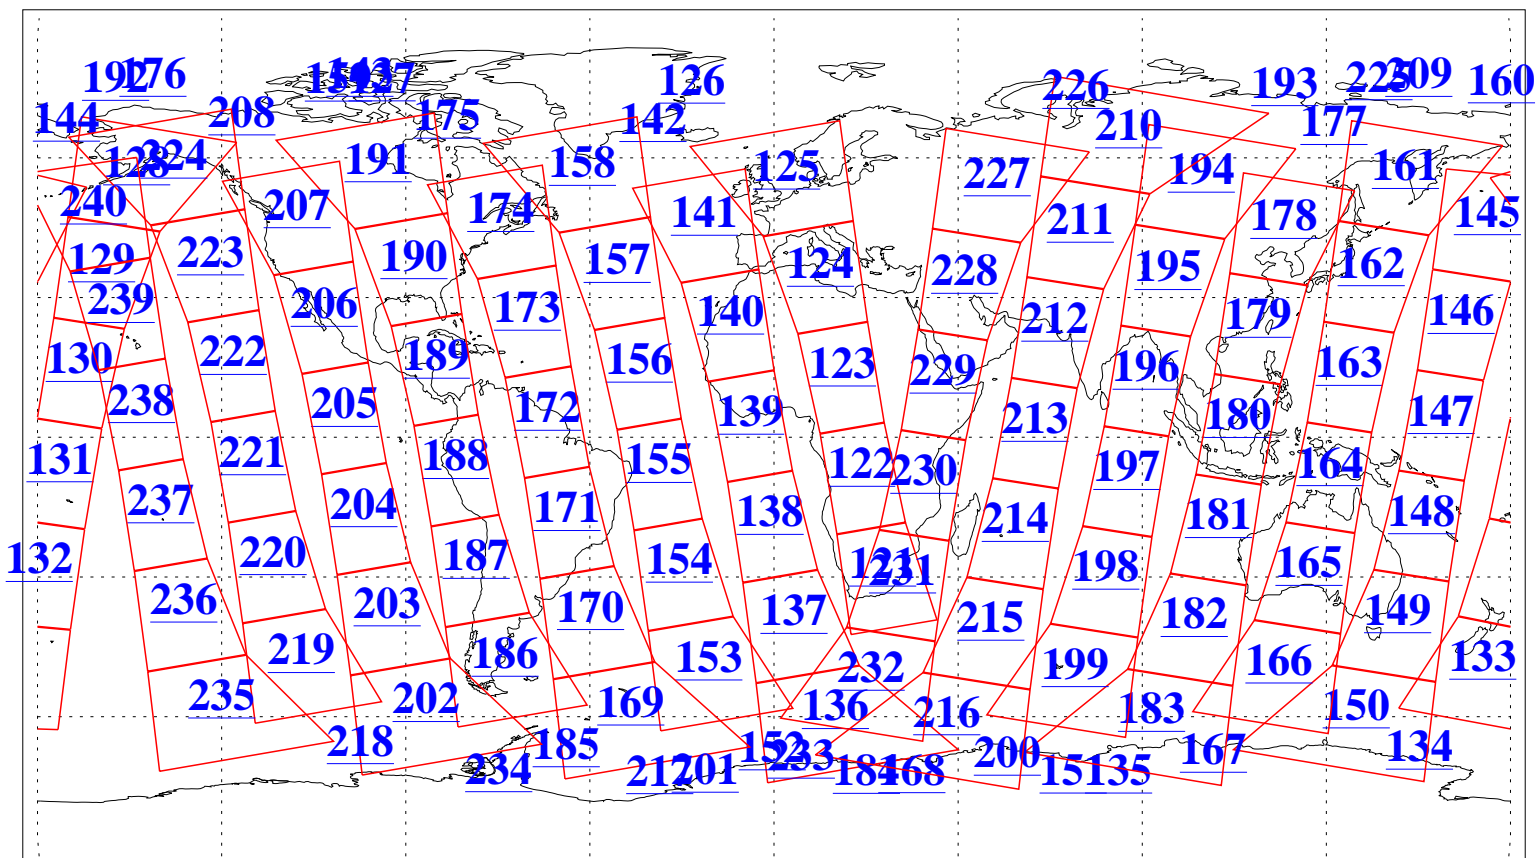

L1B Availability  
AMSU Granules: 240  
HSB Granules: 0  
AIRS Granules: 240

28 Sep 2006  
DoY 271  
Aqua Day 1608  
Granules: 1 to 120

Granules: 121 to 240

Legend: AMSU Available, HSB Available, AIRS Available

L1B Availability  
AMSU Granules: 240  
HSB Granules: 0  
AIRS Granules: 240

28 Sep 2006  
DoY 271  
Aqua Day 1608  
Ascending Granules

Descending Granules

Legend: AMSU Available, HSB Available, AIRS Available

L1B Availability  
 AMSU Granules: 240  
 HSB Granules: 0  
 AIRS Granules: 240

28 Sep 2006  
 DoY 271  
 Aqua Day 1608

Northern Hemisphere Granules

Southern Hemisphere Granules

Legend: AMSU Available, HSB Available, AIRS Available