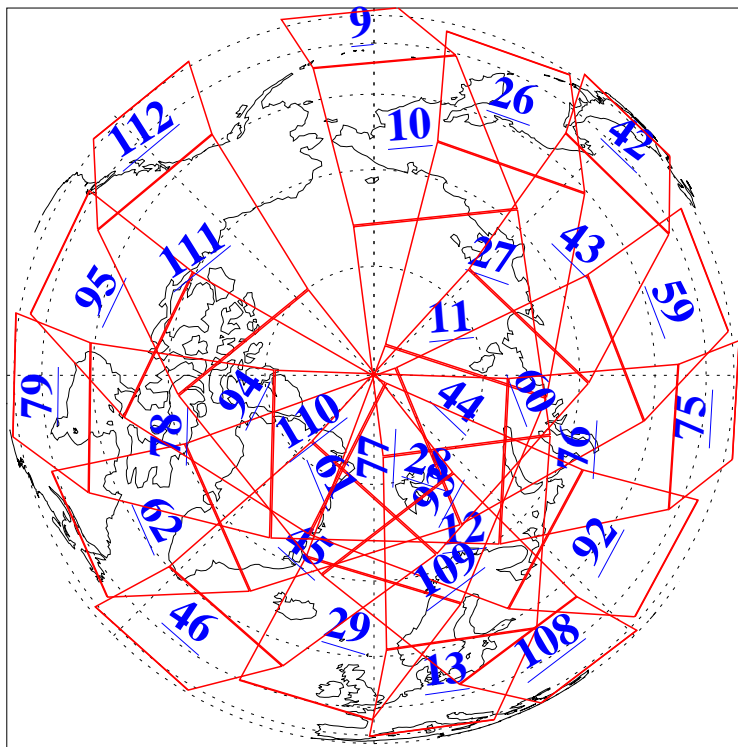

L1B Availability  
AMSU Granules: 240  
HSB Granules: 0  
AIRS Granules: 240

28 Sep 2006  
DoY 271  
Aqua Day 1608  
Granules: 1 to 120

Granules: 121 to 240

Legend: AMSU Available, HSB Available, AIRS Available

L1B Availability  
AMSU Granules: 240  
HSB Granules: 0  
AIRS Granules: 240

28 Sep 2006  
DoY 271  
Aqua Day 1608  
Ascending Granules

Descending Granules

Legend: AMSU Available, HSB Available, AIRS Available

L1B Availability  
 AMSU Granules: 240  
 HSB Granules: 0  
 AIRS Granules: 240

28 Sep 2006  
 DoY 271  
 Aqua Day 1608

Northern Hemisphere Granules

Southern Hemisphere Granules

Legend: AMSU Available, HSB Available, AIRS Available