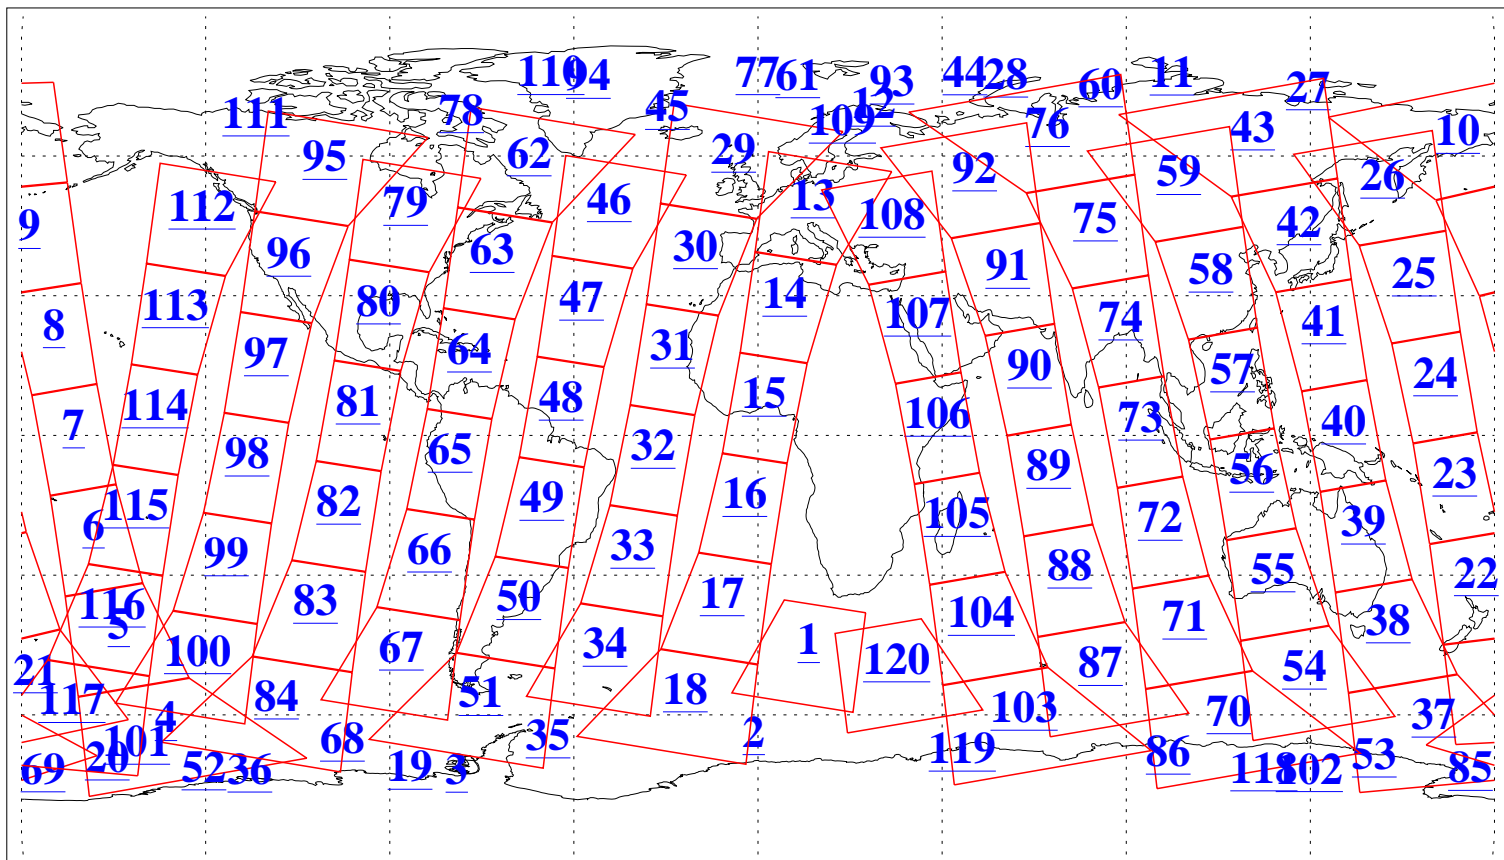

L1B Availability  
AMSU Granules: 240  
HSB Granules: 0  
AIRS Granules: 240

28 Sep 2006  
DoY 271  
Aqua Day 1608  
Granules: 1 to 120

Granules: 121 to 240

Legend: AMSU Available, HSB Available, AIRS Available

L1B Availability  
AMSU Granules: 240  
HSB Granules: 0  
AIRS Granules: 240

28 Sep 2006  
DoY 271  
Aqua Day 1608  
Ascending Granules

Descending Granules

Legend: AMSU Available, HSB Available, AIRS Available

L1B Availability  
 AMSU Granules: 240  
 HSB Granules: 0  
 AIRS Granules: 240

28 Sep 2006  
 DoY 271  
 Aqua Day 1608

Northern Hemisphere Granules

Southern Hemisphere Granules

Legend: AMSU Available, HSB Available, AIRS Available