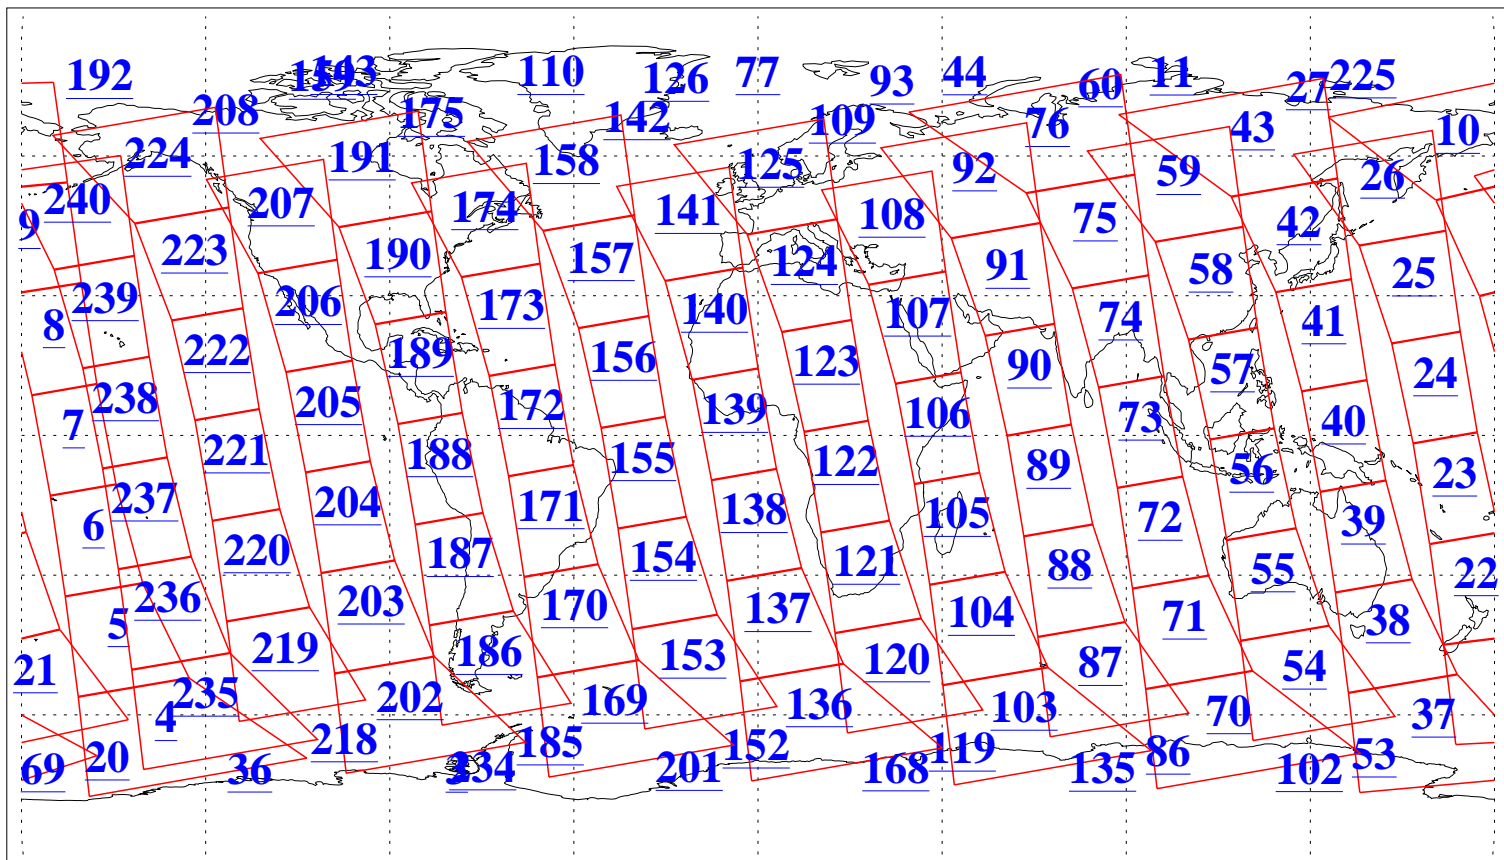

L1B Availability  
AMSU Granules: 240  
HSB Granules: 0  
AIRS Granules: 240

28 Sep 2006  
DoY 271  
Aqua Day 1608  
Granules: 1 to 120

Granules: 121 to 240

Legend: AMSU Available, HSB Available, AIRS Available

L1B Availability  
AMSU Granules: 240  
HSB Granules: 0  
AIRS Granules: 240

28 Sep 2006  
DoY 271  
Aqua Day 1608  
Ascending Granules

Descending Granules

Legend: AMSU Available, HSB Available, AIRS Available

L1B Availability  
 AMSU Granules: 240  
 HSB Granules: 0  
 AIRS Granules: 240

28 Sep 2006  
 DoY 271  
 Aqua Day 1608

Northern Hemisphere Granules

Southern Hemisphere Granules

Legend: AMSU Available, HSB Available, AIRS Available