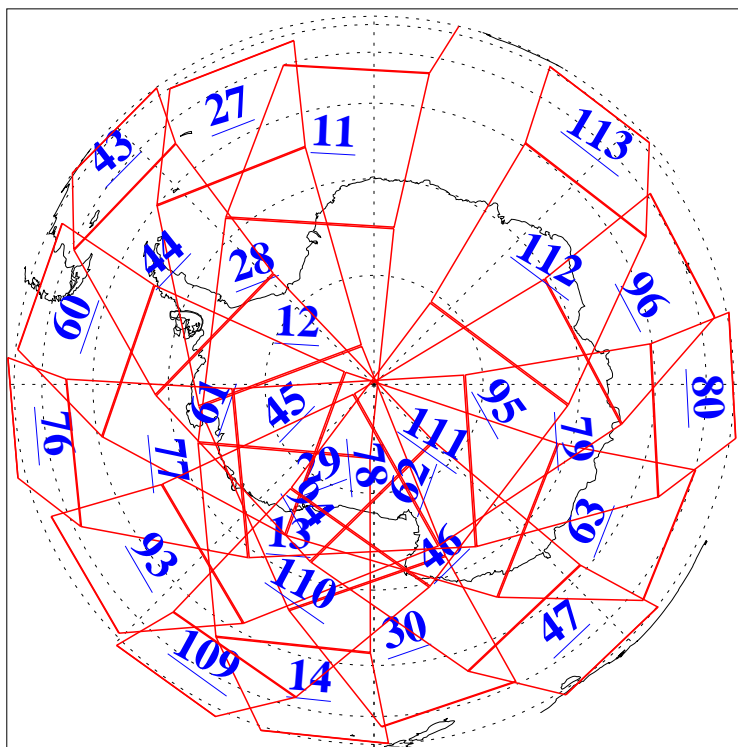

L1B Availability  
AMSU Granules: 240  
HSB Granules: 0  
AIRS Granules: 240

27 Sep 2006  
DoY 270  
Aqua Day 1607  
Granules: 1 to 120

Granules: 121 to 240

Legend: AMSU Available, HSB Available, AIRS Available

L1B Availability  
AMSU Granules: 240  
HSB Granules: 0  
AIRS Granules: 240

27 Sep 2006  
DoY 270  
Aqua Day 1607  
Ascending Granules

Descending Granules

Legend: AMSU Available, HSB Available, AIRS Available

L1B Availability  
 AMSU Granules: 240  
 HSB Granules: 0  
 AIRS Granules: 240

27 Sep 2006  
 DoY 270  
 Aqua Day 1607

Northern Hemisphere Granules

Southern Hemisphere Granules

Legend: AMSU Available, HSB Available, AIRS Available