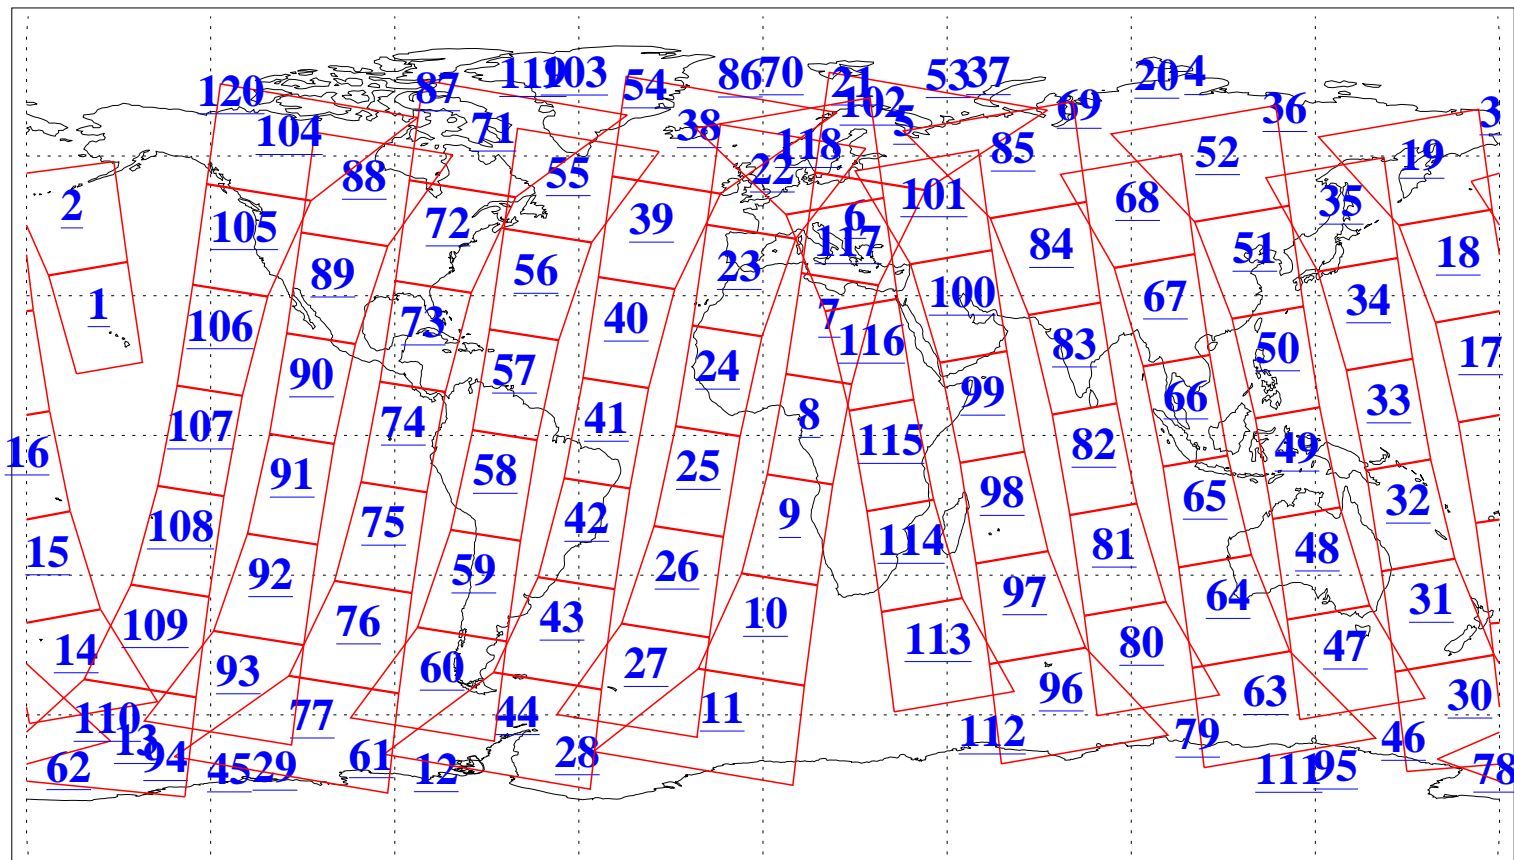

L1B Availability  
AMSU Granules: 240  
HSB Granules: 0  
AIRS Granules: 240

27 Sep 2006  
DoY 270  
Aqua Day 1607  
Granules: 1 to 120

Granules: 121 to 240

Legend: AMSU Available, HSB Available, AIRS Available

L1B Availability  
AMSU Granules: 240  
HSB Granules: 0  
AIRS Granules: 240

27 Sep 2006  
DoY 270  
Aqua Day 1607  
Ascending Granules

Descending Granules

Legend: AMSU Available, HSB Available, AIRS Available

L1B Availability  
 AMSU Granules: 240  
 HSB Granules: 0  
 AIRS Granules: 240

27 Sep 2006  
 DoY 270  
 Aqua Day 1607

Northern Hemisphere Granules

Southern Hemisphere Granules

Legend: AMSU Available, HSB Available, AIRS Available