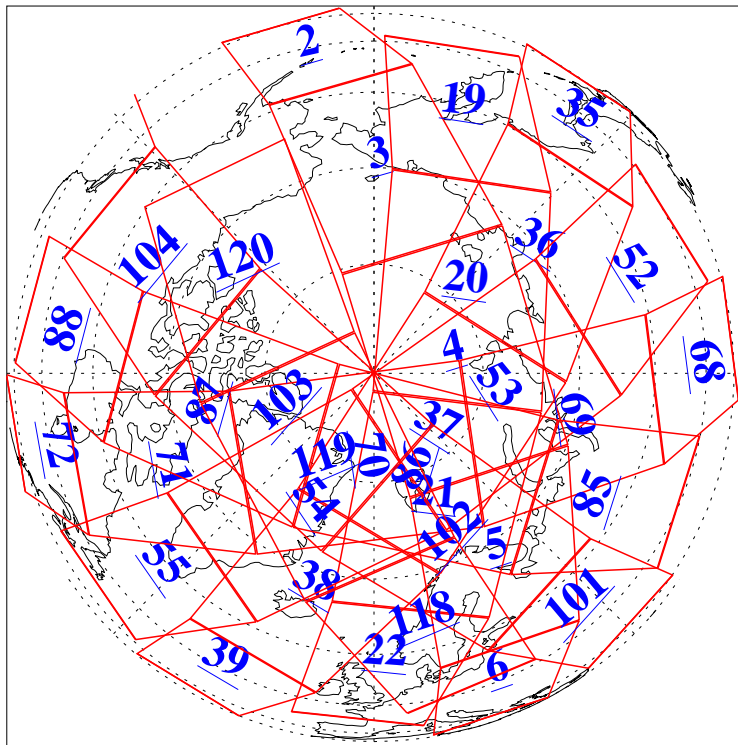

L1B Availability  
AMSU Granules: 240  
HSB Granules: 0  
AIRS Granules: 240

27 Sep 2006  
DoY 270  
Aqua Day 1607  
Granules: 1 to 120

Granules: 121 to 240

Legend: AMSU Available, HSB Available, AIRS Available

L1B Availability  
AMSU Granules: 240  
HSB Granules: 0  
AIRS Granules: 240

27 Sep 2006  
DoY 270  
Aqua Day 1607  
Ascending Granules

Descending Granules

Legend: AMSU Available, HSB Available, AIRS Available

L1B Availability  
 AMSU Granules: 240  
 HSB Granules: 0  
 AIRS Granules: 240

27 Sep 2006  
 DoY 270  
 Aqua Day 1607

Northern Hemisphere Granules

Southern Hemisphere Granules

Legend: AMSU Available, HSB Available, AIRS Available