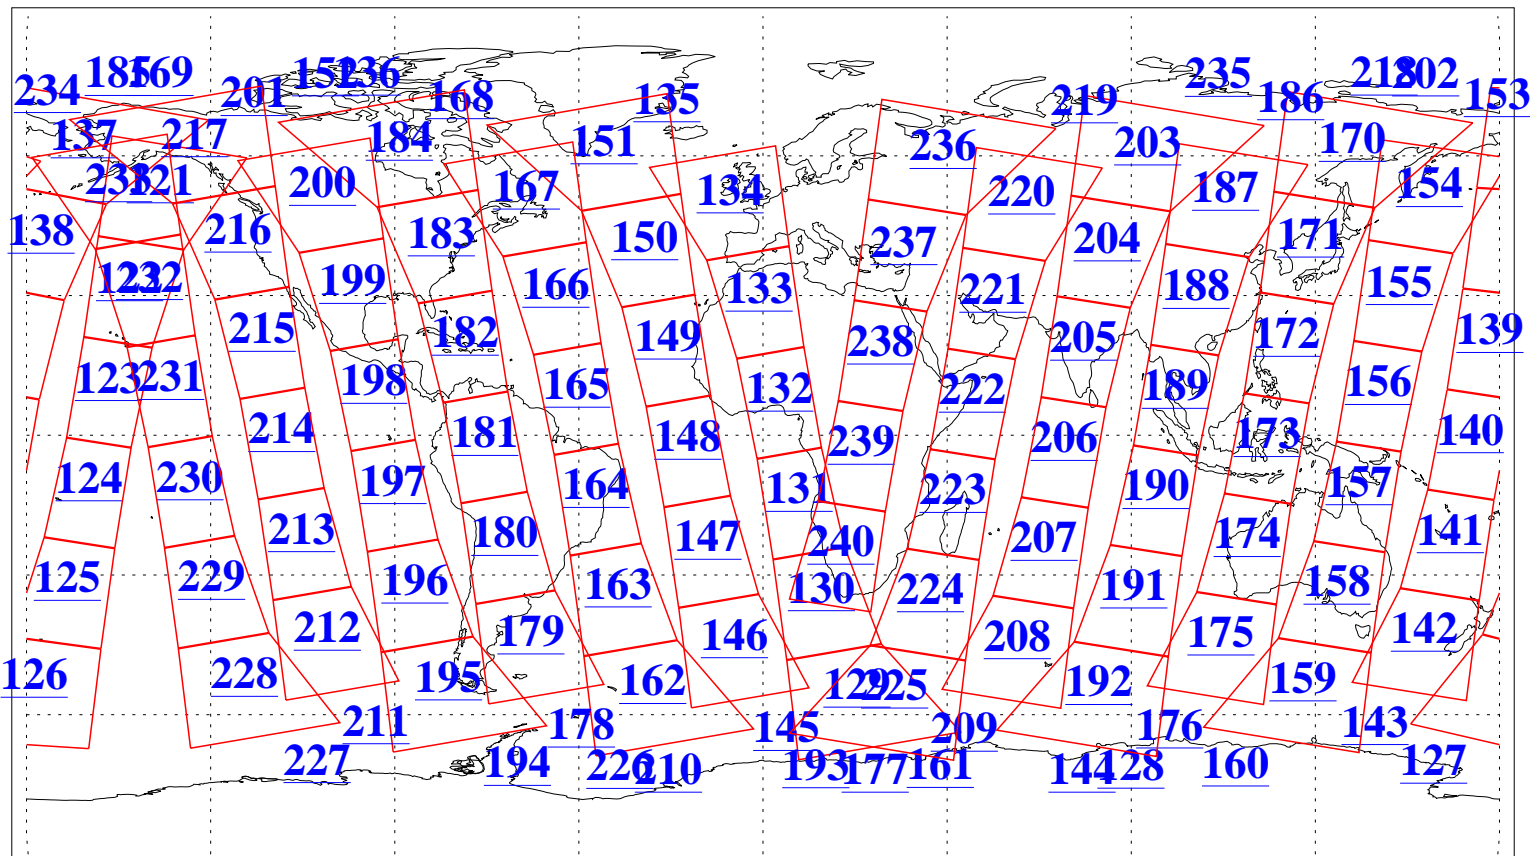

L1B Availability  
AMSU Granules: 240  
HSB Granules: 0  
AIRS Granules: 240

27 Sep 2006  
DoY 270  
Aqua Day 1607  
Granules: 1 to 120

Granules: 121 to 240

Legend: AMSU Available, HSB Available, AIRS Available

L1B Availability  
AMSU Granules: 240  
HSB Granules: 0  
AIRS Granules: 240

27 Sep 2006  
DoY 270  
Aqua Day 1607  
Ascending Granules

Descending Granules

Legend: AMSU Available, HSB Available, AIRS Available

L1B Availability  
 AMSU Granules: 240  
 HSB Granules: 0  
 AIRS Granules: 240

27 Sep 2006  
 DoY 270  
 Aqua Day 1607

Northern Hemisphere Granules

Southern Hemisphere Granules

Legend: AMSU Available, HSB Available, AIRS Available