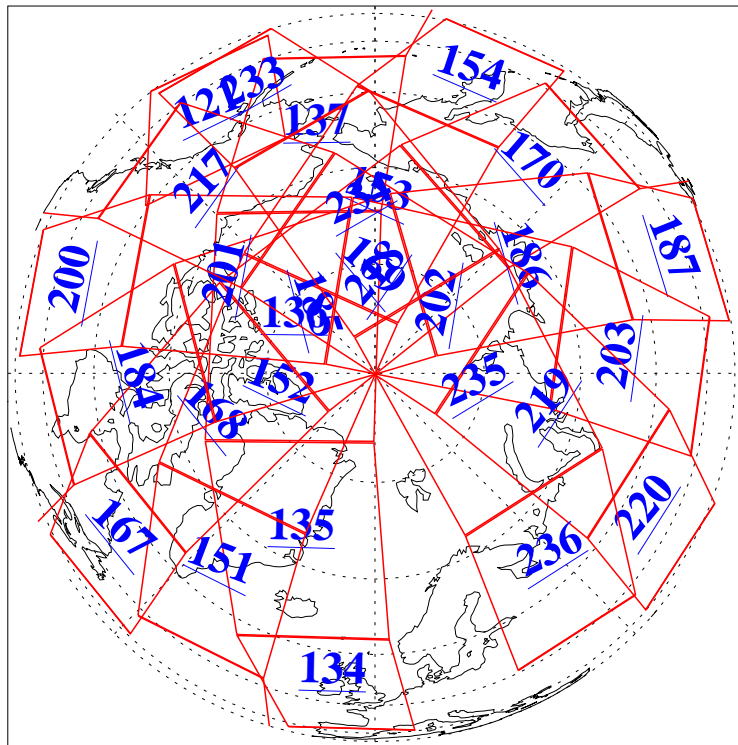

L1B Availability  
AMSU Granules: 240  
HSB Granules: 0  
AIRS Granules: 240

27 Sep 2006  
DoY 270  
Aqua Day 1607  
Granules: 1 to 120

Granules: 121 to 240

Legend: AMSU Available, HSB Available, AIRS Available

L1B Availability  
AMSU Granules: 240  
HSB Granules: 0  
AIRS Granules: 240

27 Sep 2006  
DoY 270  
Aqua Day 1607  
Ascending Granules

Descending Granules

Legend: AMSU Available, HSB Available, AIRS Available

L1B Availability  
 AMSU Granules: 240  
 HSB Granules: 0  
 AIRS Granules: 240

27 Sep 2006  
 DoY 270  
 Aqua Day 1607

Northern Hemisphere Granules

Southern Hemisphere Granules

Legend: AMSU Available, HSB Available, AIRS Available