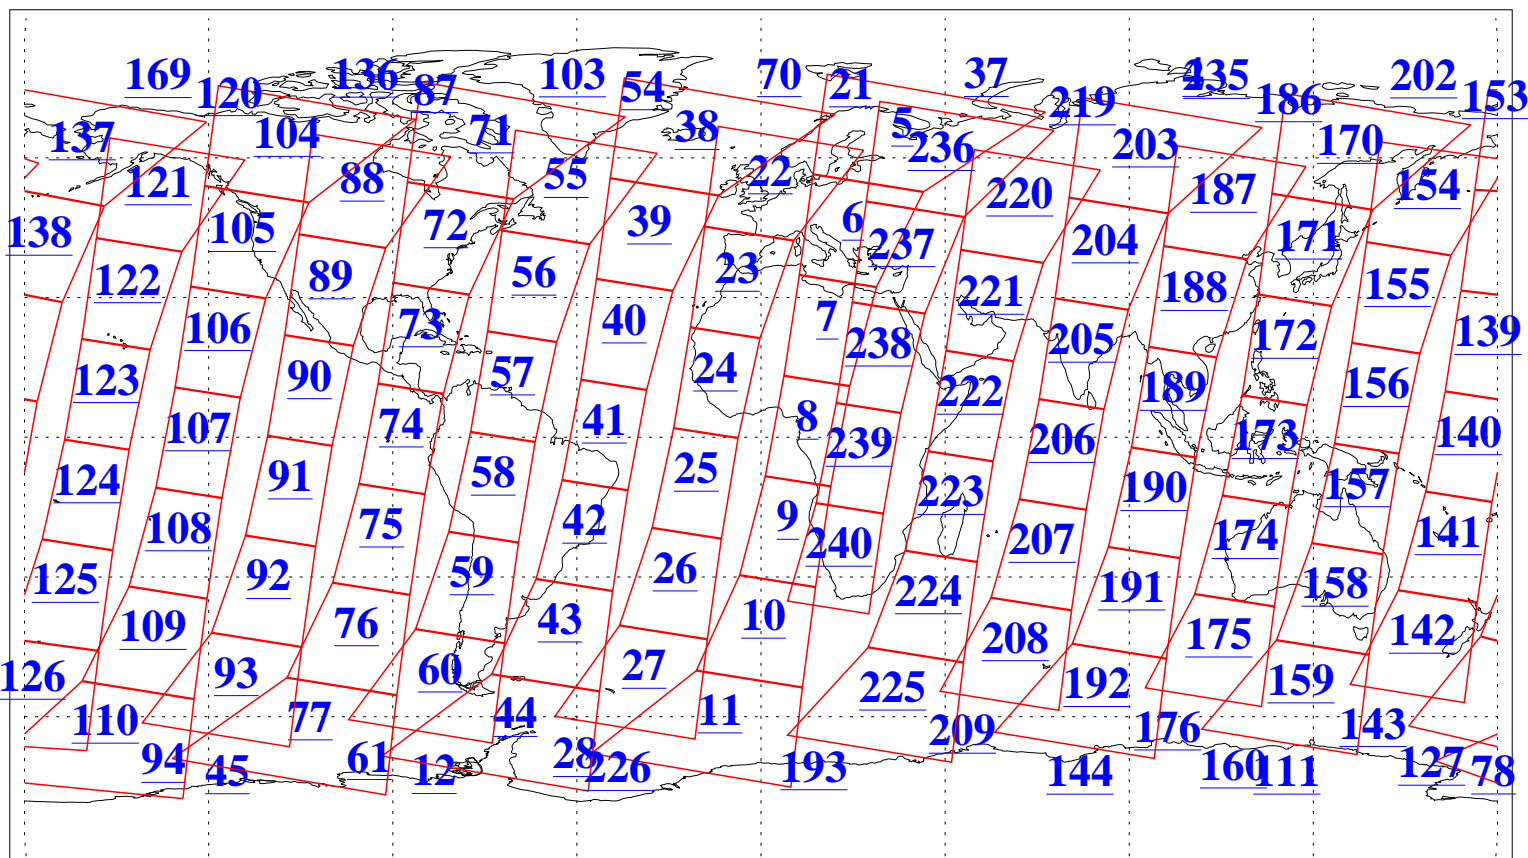

L1B Availability  
AMSU Granules: 240  
HSB Granules: 0  
AIRS Granules: 240

27 Sep 2006  
DoY 270  
Aqua Day 1607  
Granules: 1 to 120

Granules: 121 to 240

Legend: AMSU Available, HSB Available, AIRS Available

L1B Availability  
AMSU Granules: 240  
HSB Granules: 0  
AIRS Granules: 240

27 Sep 2006  
DoY 270  
Aqua Day 1607  
Ascending Granules

Descending Granules

Legend: AMSU Available, HSB Available, AIRS Available

L1B Availability  
 AMSU Granules: 240  
 HSB Granules: 0  
 AIRS Granules: 240

27 Sep 2006  
 DoY 270  
 Aqua Day 1607

Northern Hemisphere Granules

Southern Hemisphere Granules

Legend: AMSU Available, HSB Available, AIRS Available