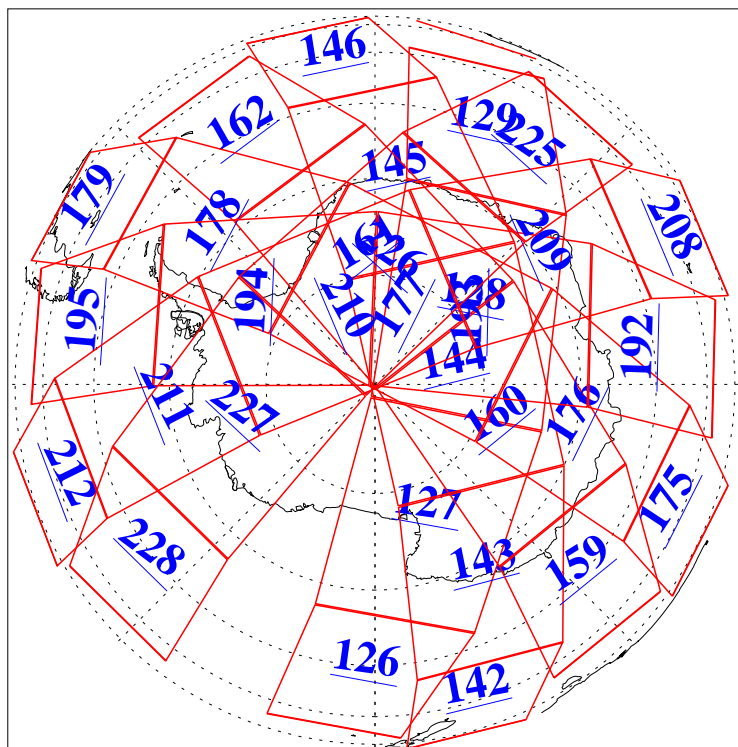

L1B Availability  
AMSU Granules: 240  
HSB Granules: 0  
AIRS Granules: 240

27 Sep 2006  
DoY 270  
Aqua Day 1607  
Granules: 1 to 120

Granules: 121 to 240

Legend: AMSU Available, HSB Available, AIRS Available

L1B Availability  
AMSU Granules: 240  
HSB Granules: 0  
AIRS Granules: 240

27 Sep 2006  
DoY 270  
Aqua Day 1607  
Ascending Granules

Descending Granules

Legend: AMSU Available, HSB Available, AIRS Available

L1B Availability  
 AMSU Granules: 240  
 HSB Granules: 0  
 AIRS Granules: 240

27 Sep 2006  
 DoY 270  
 Aqua Day 1607

Northern Hemisphere Granules

Southern Hemisphere Granules

Legend: AMSU Available, HSB Available, AIRS Available