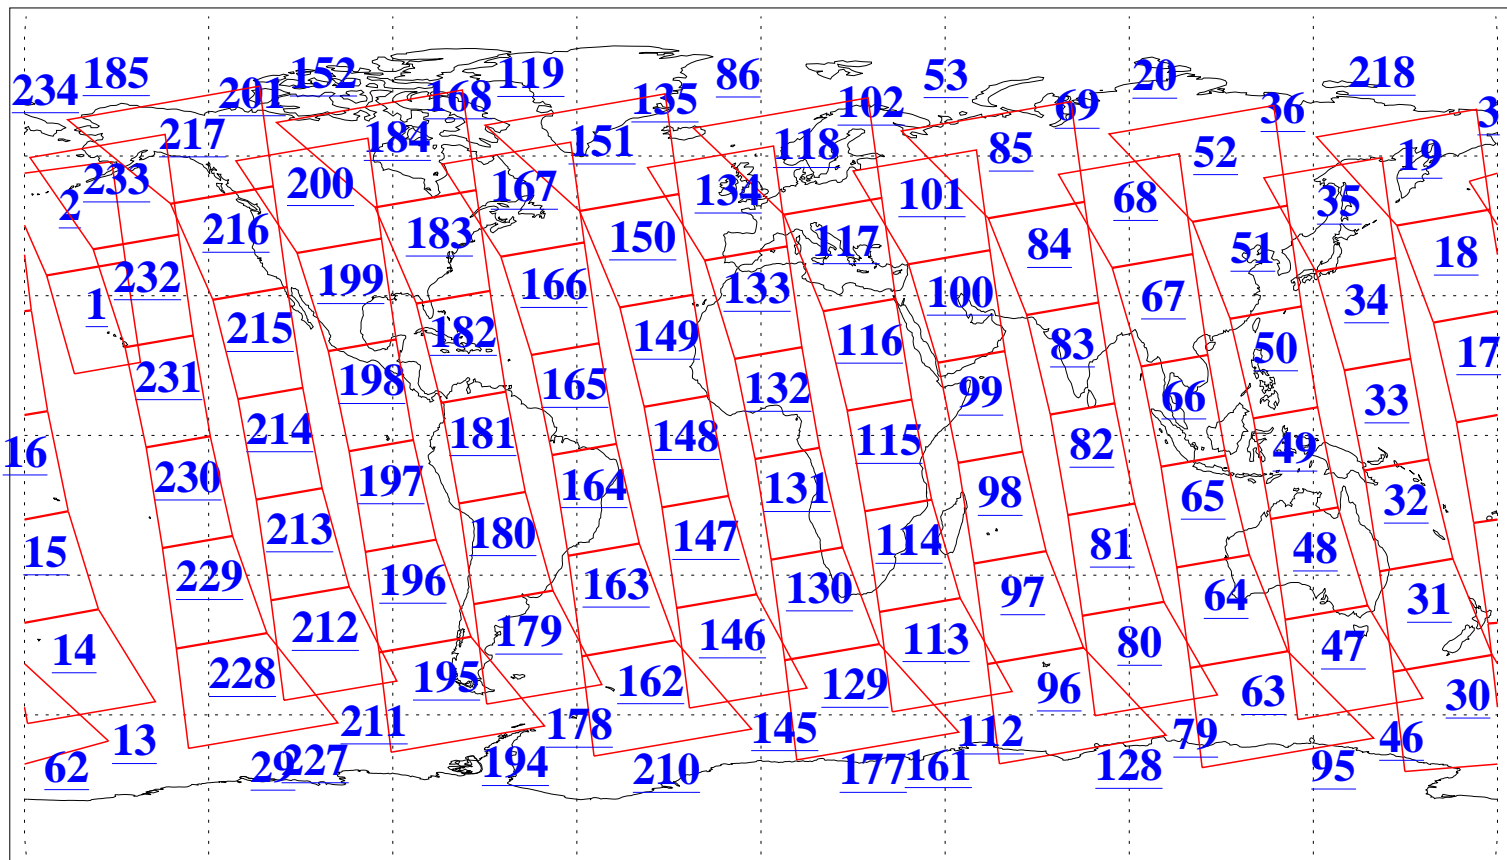

L1B Availability  
AMSU Granules: 240  
HSB Granules: 0  
AIRS Granules: 240

27 Sep 2006  
DoY 270  
Aqua Day 1607  
Granules: 1 to 120

Granules: 121 to 240

Legend: AMSU Available, HSB Available, AIRS Available

L1B Availability  
AMSU Granules: 240  
HSB Granules: 0  
AIRS Granules: 240

27 Sep 2006  
DoY 270  
Aqua Day 1607  
Ascending Granules

Descending Granules

Legend: AMSU Available, HSB Available, AIRS Available

L1B Availability  
 AMSU Granules: 240  
 HSB Granules: 0  
 AIRS Granules: 240

27 Sep 2006  
 DoY 270  
 Aqua Day 1607

Northern Hemisphere Granules

Southern Hemisphere Granules

Legend: AMSU Available, HSB Available, AIRS Available