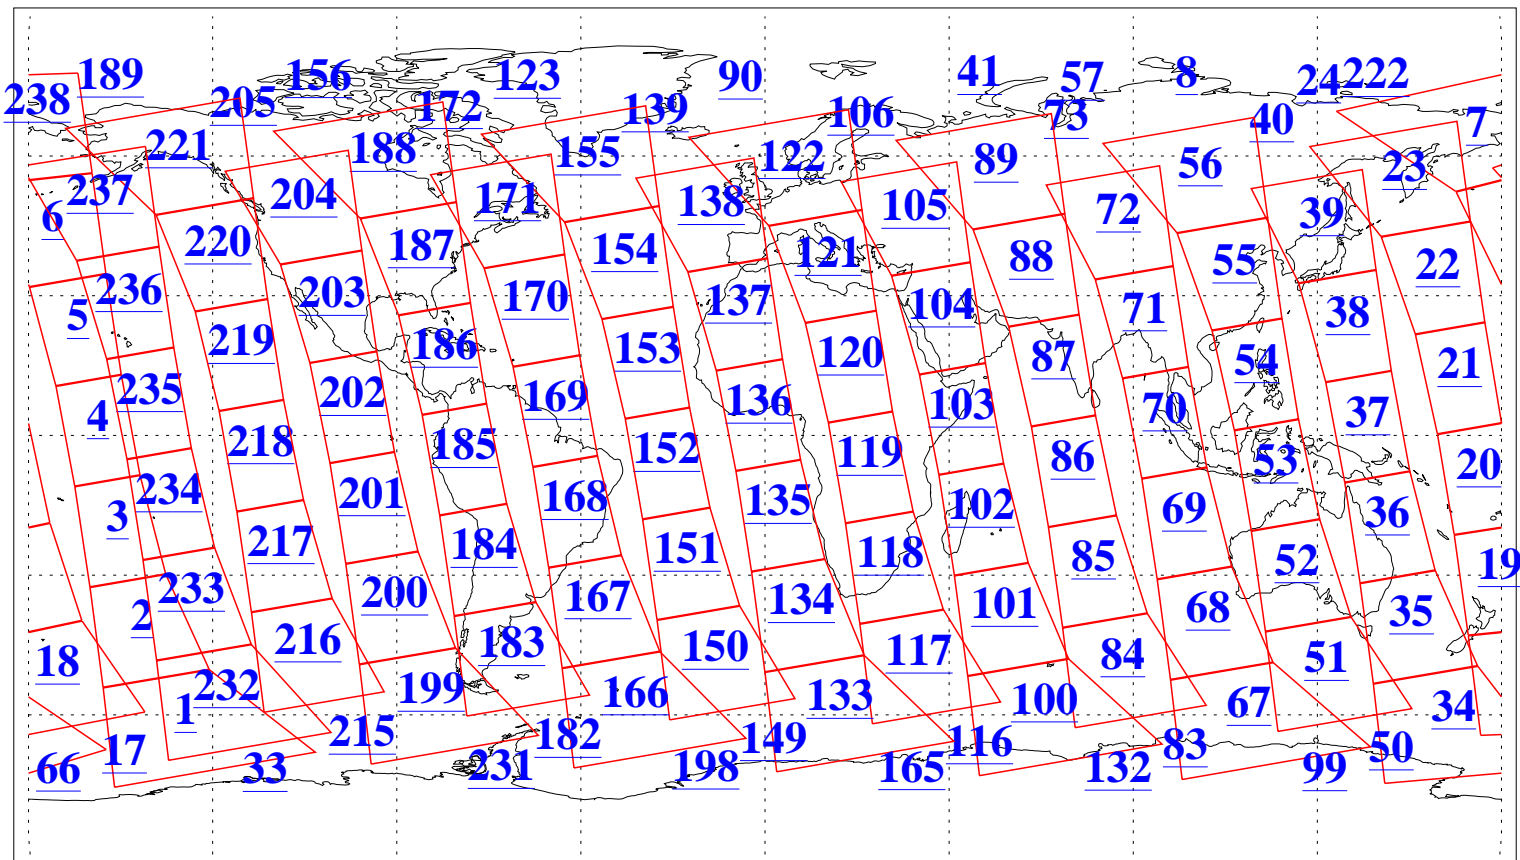

L1B Availability
AMSU Granules: 240
HSB Granules: 0
AIRS Granules: 240

23 Sep 2006
DoY 266
Aqua Day 1603
Granules: 1 to 120

Granules: 121 to 240

Legend: AMSU Available, HSB Available, AIRS Available

L1B Availability
AMSU Granules: 240
HSB Granules: 0
AIRS Granules: 240

23 Sep 2006
DoY 266
Aqua Day 1603
Ascending Granules

Descending Granules

Legend: AMSU Available, HSB Available, AIRS Available

L1B Availability
 AMSU Granules: 240
 HSB Granules: 0
 AIRS Granules: 240

23 Sep 2006
 DoY 266
 Aqua Day 1603

Northern Hemisphere Granules

Southern Hemisphere Granules

Legend: AMSU Available, HSB Available, AIRS Available