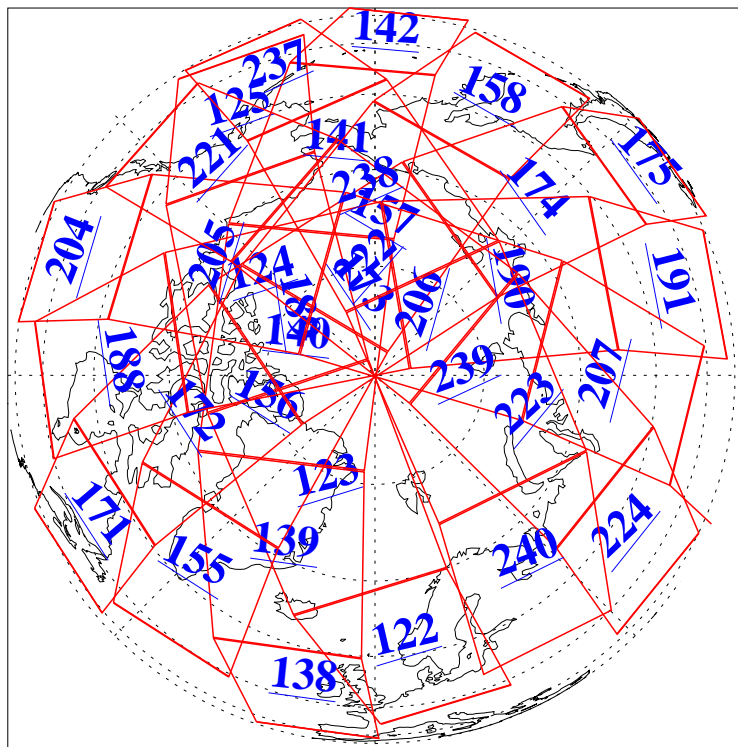

L1B Availability
AMSU Granules: 240
HSB Granules: 0
AIRS Granules: 240

23 Sep 2006
DoY 266
Aqua Day 1603
Granules: 1 to 120

Granules: 121 to 240

Legend: AMSU Available, HSB Available, AIRS Available

L1B Availability
AMSU Granules: 240
HSB Granules: 0
AIRS Granules: 240

23 Sep 2006
DoY 266
Aqua Day 1603
Ascending Granules

Descending Granules

Legend: AMSU Available, HSB Available, AIRS Available

L1B Availability
 AMSU Granules: 240
 HSB Granules: 0
 AIRS Granules: 240

23 Sep 2006
 DoY 266
 Aqua Day 1603

Northern Hemisphere Granules

Southern Hemisphere Granules

Legend: AMSU Available, HSB Available, AIRS Available