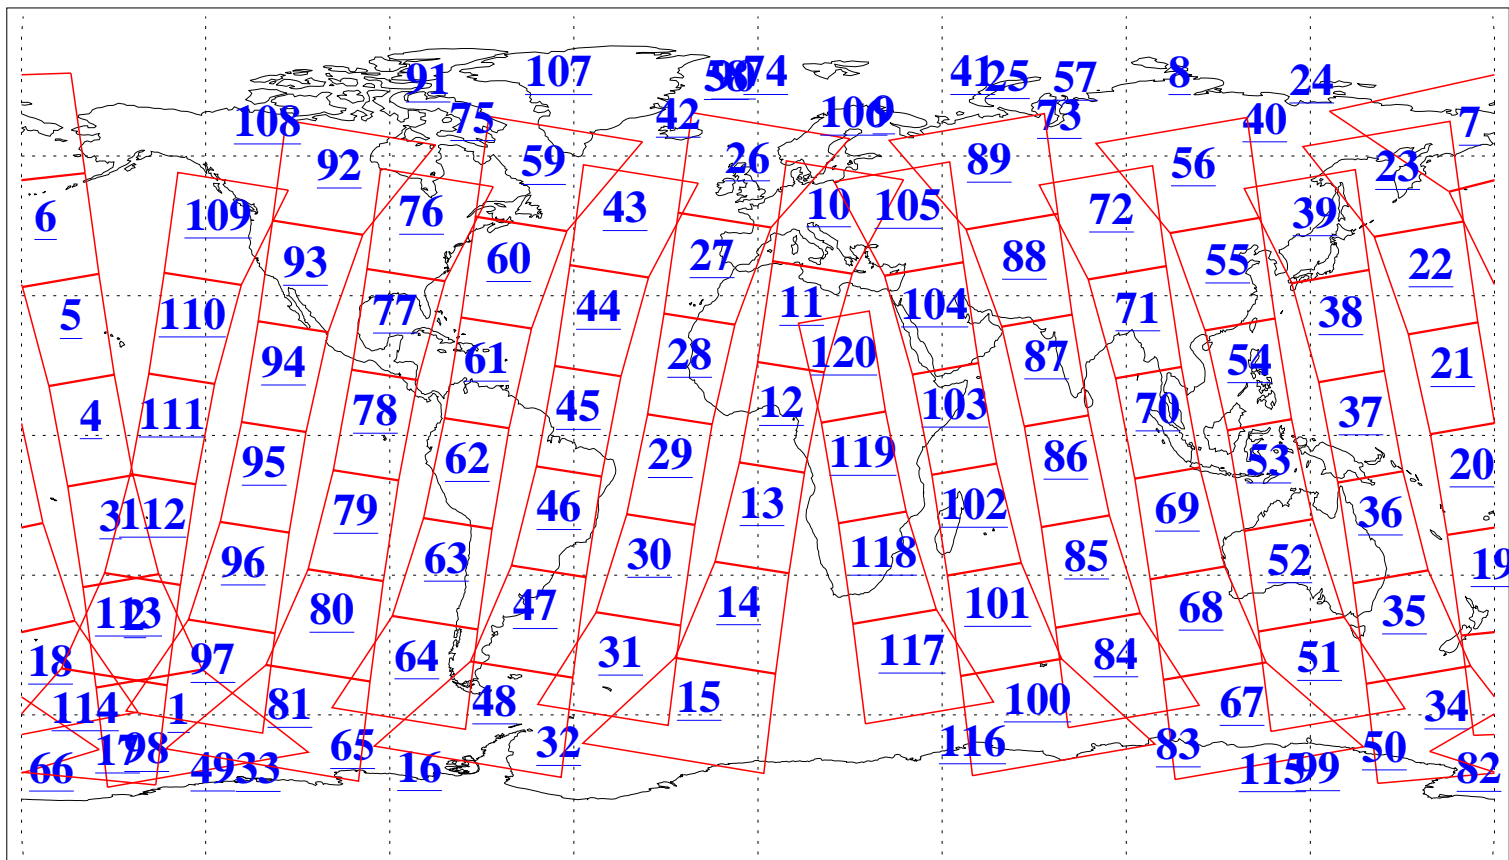

L1B Availability
AMSU Granules: 240
HSB Granules: 0
AIRS Granules: 240

23 Sep 2006
DoY 266
Aqua Day 1603
Granules: 1 to 120

Granules: 121 to 240

Legend: AMSU Available, HSB Available, AIRS Available

L1B Availability
AMSU Granules: 240
HSB Granules: 0
AIRS Granules: 240

23 Sep 2006
DoY 266
Aqua Day 1603
Ascending Granules

Descending Granules

Legend: AMSU Available, HSB Available, AIRS Available

L1B Availability
 AMSU Granules: 240
 HSB Granules: 0
 AIRS Granules: 240

23 Sep 2006
 DoY 266
 Aqua Day 1603

Northern Hemisphere Granules

Southern Hemisphere Granules

Legend: AMSU Available, HSB Available, AIRS Available