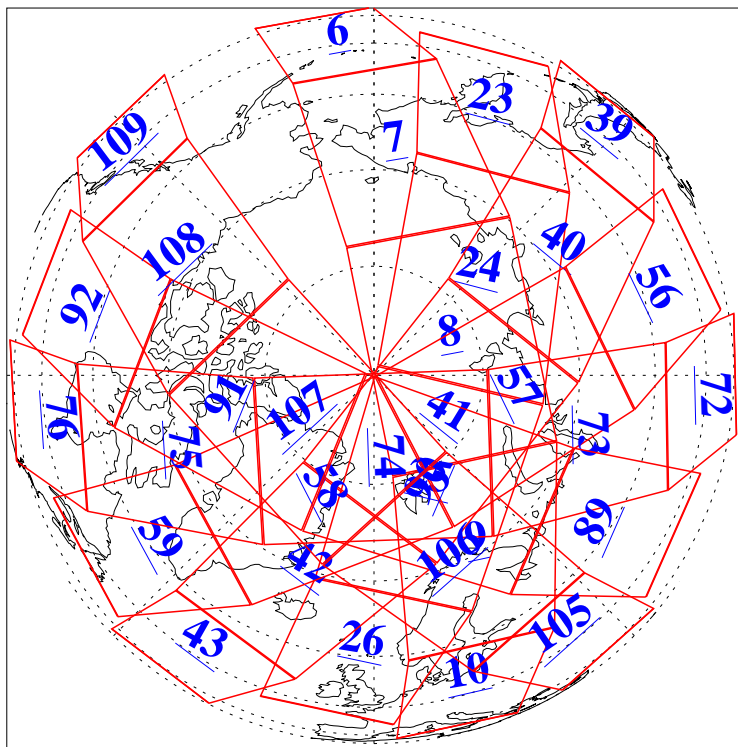

L1B Availability
AMSU Granules: 240
HSB Granules: 0
AIRS Granules: 240

23 Sep 2006
DoY 266
Aqua Day 1603
Granules: 1 to 120

Granules: 121 to 240

Legend: AMSU Available, HSB Available, AIRS Available

L1B Availability
AMSU Granules: 240
HSB Granules: 0
AIRS Granules: 240

23 Sep 2006
DoY 266
Aqua Day 1603
Ascending Granules

Descending Granules

Legend: AMSU Available, HSB Available, AIRS Available

L1B Availability
 AMSU Granules: 240
 HSB Granules: 0
 AIRS Granules: 240

23 Sep 2006
 DoY 266
 Aqua Day 1603

Northern Hemisphere Granules

Southern Hemisphere Granules

Legend: AMSU Available, HSB Available, AIRS Available