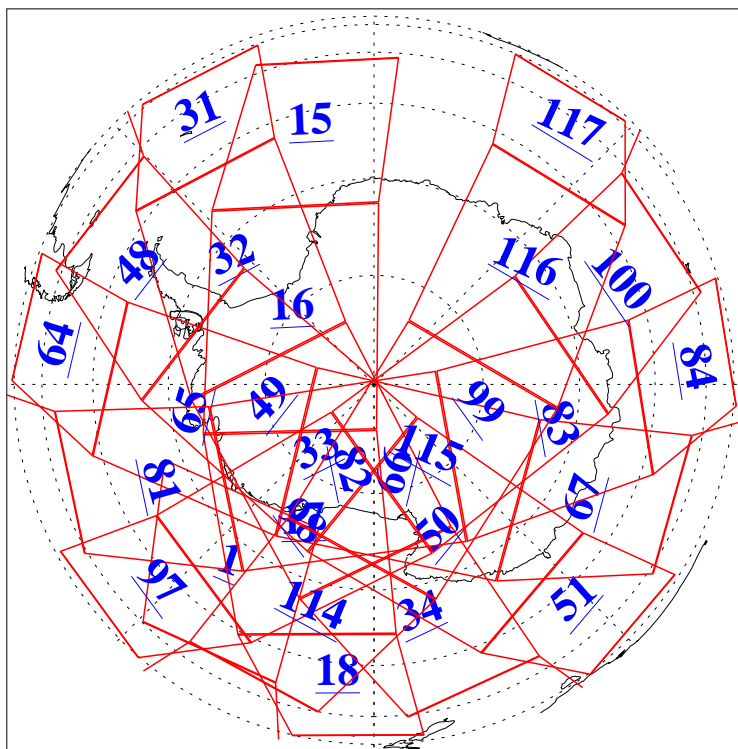

L1B Availability
AMSU Granules: 240
HSB Granules: 0
AIRS Granules: 240

23 Sep 2006
DoY 266
Aqua Day 1603
Granules: 1 to 120

Granules: 121 to 240

Legend: AMSU Available, HSB Available, AIRS Available

L1B Availability
AMSU Granules: 240
HSB Granules: 0
AIRS Granules: 240

23 Sep 2006
DoY 266
Aqua Day 1603
Ascending Granules

Descending Granules

Legend: AMSU Available, HSB Available, AIRS Available

L1B Availability
 AMSU Granules: 240
 HSB Granules: 0
 AIRS Granules: 240

23 Sep 2006
 DoY 266
 Aqua Day 1603

Northern Hemisphere Granules

Southern Hemisphere Granules

Legend: AMSU Available, HSB Available, AIRS Available