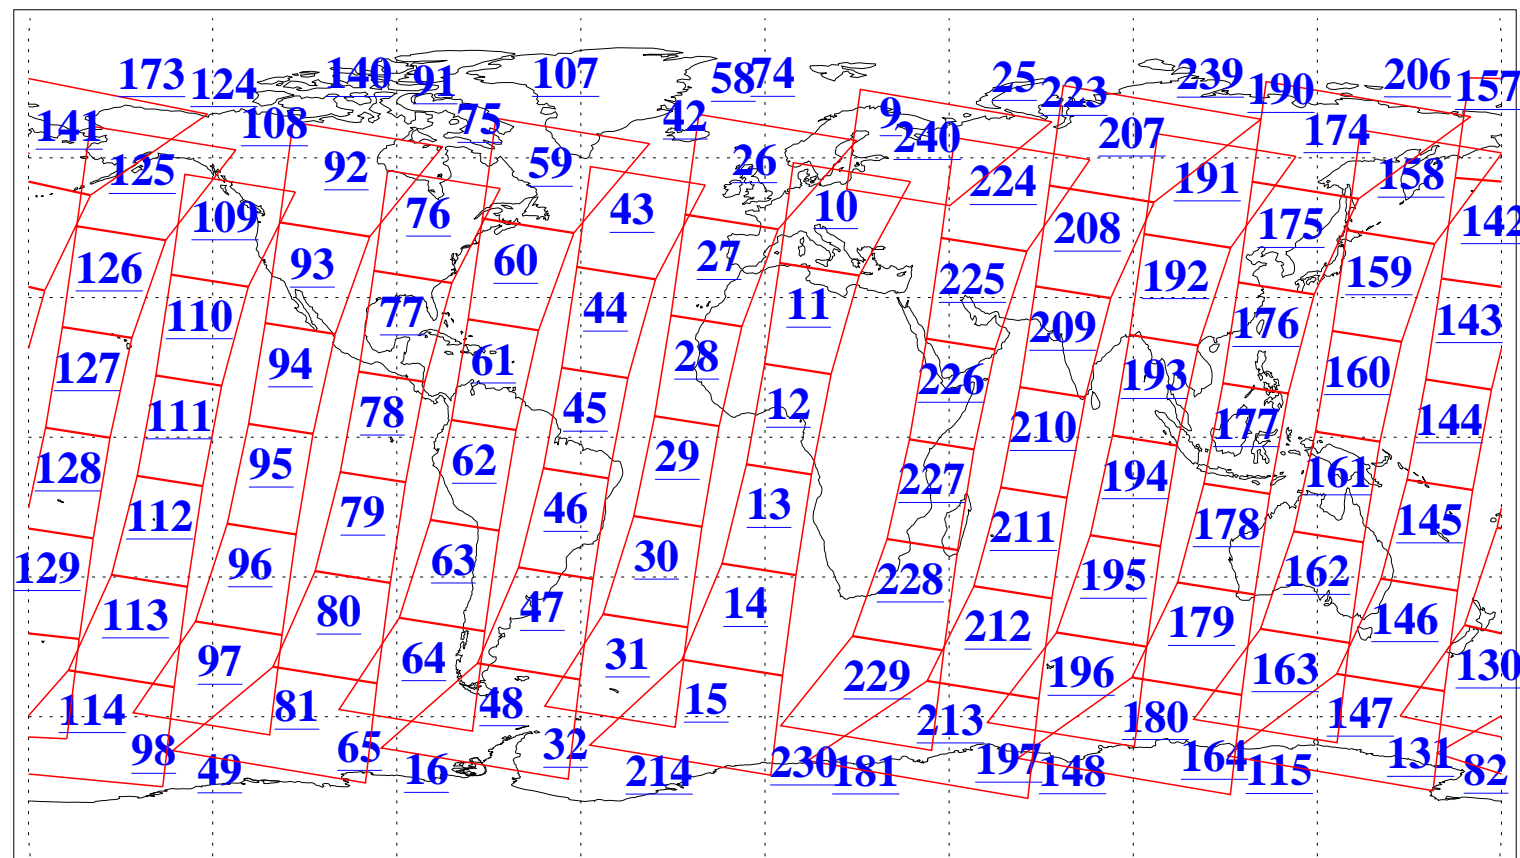

L1B Availability
AMSU Granules: 240
HSB Granules: 0
AIRS Granules: 240

23 Sep 2006
DoY 266
Aqua Day 1603
Granules: 1 to 120

Granules: 121 to 240

Legend: AMSU Available, HSB Available, AIRS Available

L1B Availability
AMSU Granules: 240
HSB Granules: 0
AIRS Granules: 240

23 Sep 2006
DoY 266
Aqua Day 1603
Ascending Granules

Descending Granules

Legend: AMSU Available, HSB Available, AIRS Available

L1B Availability
 AMSU Granules: 240
 HSB Granules: 0
 AIRS Granules: 240

23 Sep 2006
 DoY 266
 Aqua Day 1603

Northern Hemisphere Granules

Southern Hemisphere Granules

Legend: AMSU Available, HSB Available, AIRS Available