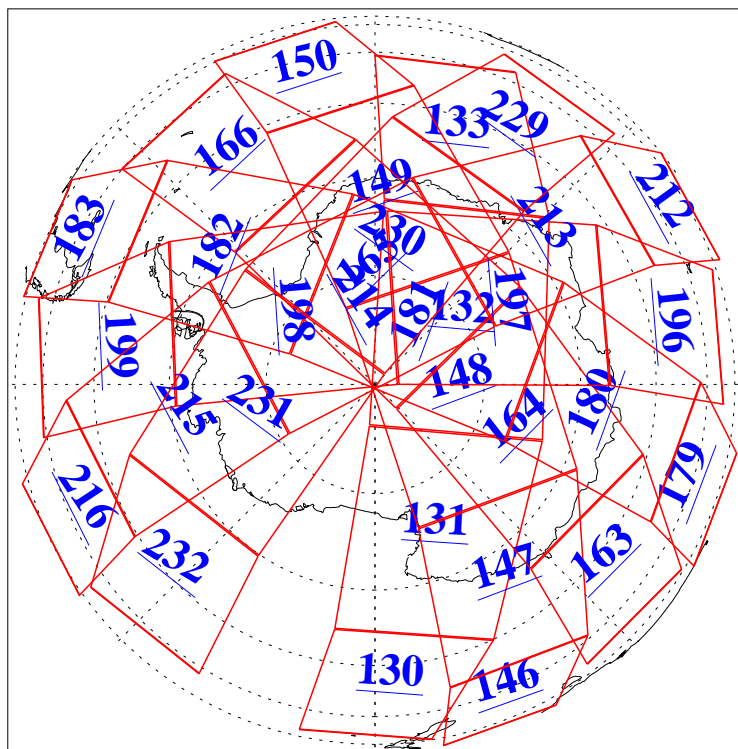

23 Sep 2006
DoY 266
Aqua Day 1603
Ascending Granules

Descending Granules

Legend: AMSU Available, HSB Available, AIRS Available

L1B Availability
 AMSU Granules: 240
 HSB Granules: 0
 AIRS Granules: 240

23 Sep 2006
 DoY 266
 Aqua Day 1603

Northern Hemisphere Granules

Southern Hemisphere Granules

Legend: AMSU Available, HSB Available, AIRS Available