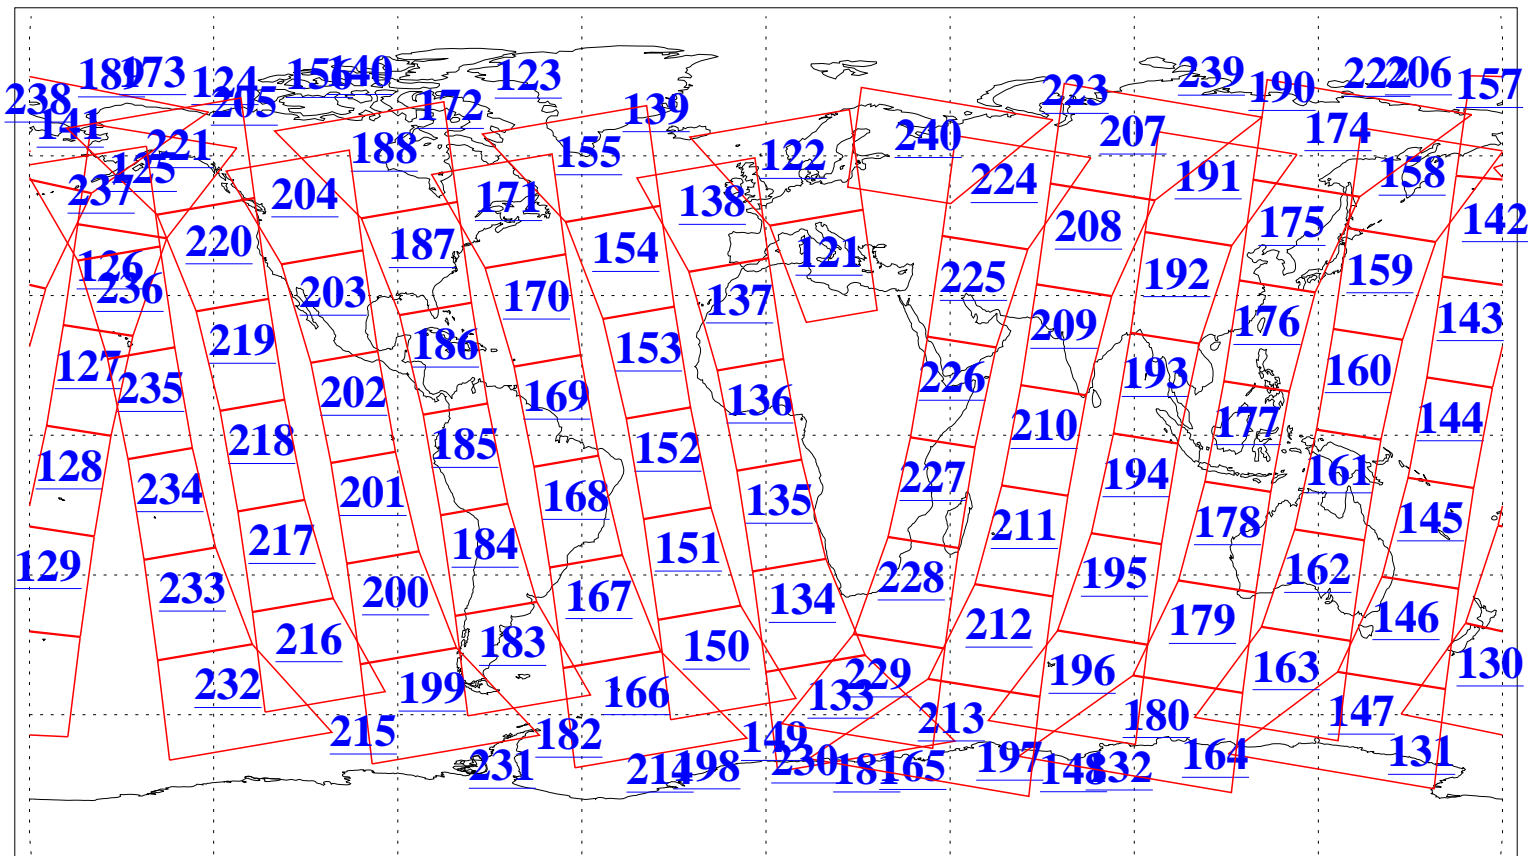

L1B Availability
AMSU Granules: 240
HSB Granules: 0
AIRS Granules: 240

23 Sep 2006
DoY 266
Aqua Day 1603
Granules: 1 to 120

Granules: 121 to 240

Legend: AMSU Available, HSB Available, AIRS Available

L1B Availability
AMSU Granules: 240
HSB Granules: 0
AIRS Granules: 240

23 Sep 2006
DoY 266
Aqua Day 1603
Ascending Granules

Descending Granules

Legend: AMSU Available, HSB Available, AIRS Available

L1B Availability
 AMSU Granules: 240
 HSB Granules: 0
 AIRS Granules: 240

23 Sep 2006
 DoY 266
 Aqua Day 1603

Northern Hemisphere Granules

Southern Hemisphere Granules

Legend: AMSU Available, HSB Available, AIRS Available