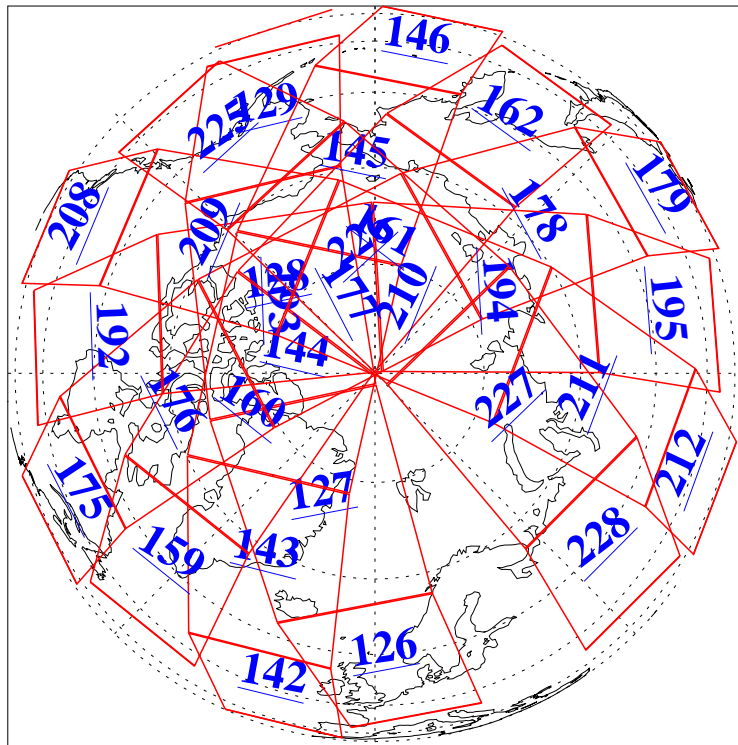

L1B Availability
AMSU Granules: 240
HSB Granules: 0
AIRS Granules: 240

19 Sep 2006
DoY 262
Aqua Day 1599
Granules: 1 to 120

Granules: 121 to 240

Legend: AMSU Available, HSB Available, AIRS Available

L1B Availability
AMSU Granules: 240
HSB Granules: 0
AIRS Granules: 240

19 Sep 2006
DoY 262
Aqua Day 1599
Ascending Granules

Descending Granules

Legend: AMSU Available, HSB Available, AIRS Available

L1B Availability
 AMSU Granules: 240
 HSB Granules: 0
 AIRS Granules: 240

19 Sep 2006
 DoY 262
 Aqua Day 1599

Northern Hemisphere Granules

Southern Hemisphere Granules

Legend: AMSU Available, HSB Available, AIRS Available