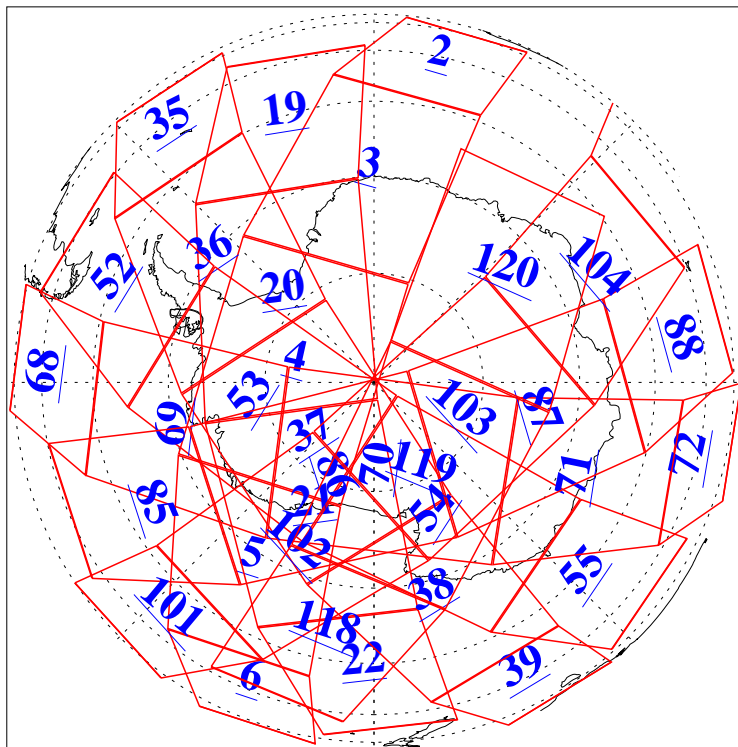

L1B Availability
AMSU Granules: 240
HSB Granules: 0
AIRS Granules: 240

19 Sep 2006
DoY 262
Aqua Day 1599
Granules: 1 to 120

Granules: 121 to 240

Legend: AMSU Available, HSB Available, AIRS Available

L1B Availability
AMSU Granules: 240
HSB Granules: 0
AIRS Granules: 240

19 Sep 2006
DoY 262
Aqua Day 1599
Ascending Granules

Descending Granules

Legend: AMSU Available, HSB Available, AIRS Available

L1B Availability
 AMSU Granules: 240
 HSB Granules: 0
 AIRS Granules: 240

19 Sep 2006
 DoY 262
 Aqua Day 1599

Northern Hemisphere Granules

Southern Hemisphere Granules

Legend: AMSU Available, HSB Available, AIRS Available