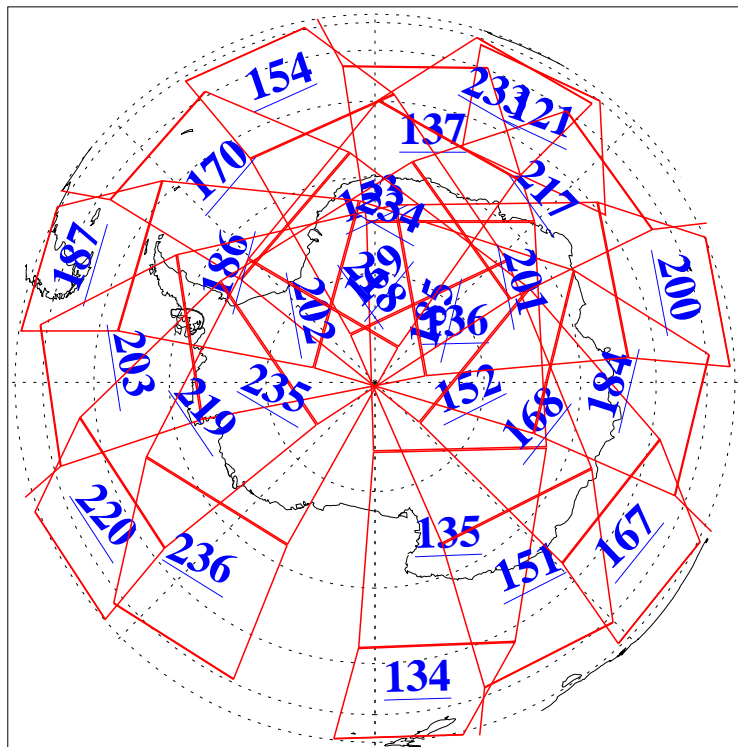

L1B Availability
AMSU Granules: 240
HSB Granules: 0
AIRS Granules: 240

19 Sep 2006
DoY 262
Aqua Day 1599
Granules: 1 to 120

Granules: 121 to 240

Legend: AMSU Available, HSB Available, AIRS Available

L1B Availability
AMSU Granules: 240
HSB Granules: 0
AIRS Granules: 240

19 Sep 2006
DoY 262
Aqua Day 1599
Ascending Granules

Descending Granules

Legend: AMSU Available, HSB Available, AIRS Available

L1B Availability
 AMSU Granules: 240
 HSB Granules: 0
 AIRS Granules: 240

19 Sep 2006
 DoY 262
 Aqua Day 1599

Northern Hemisphere Granules

Southern Hemisphere Granules

Legend: AMSU Available, HSB Available, AIRS Available