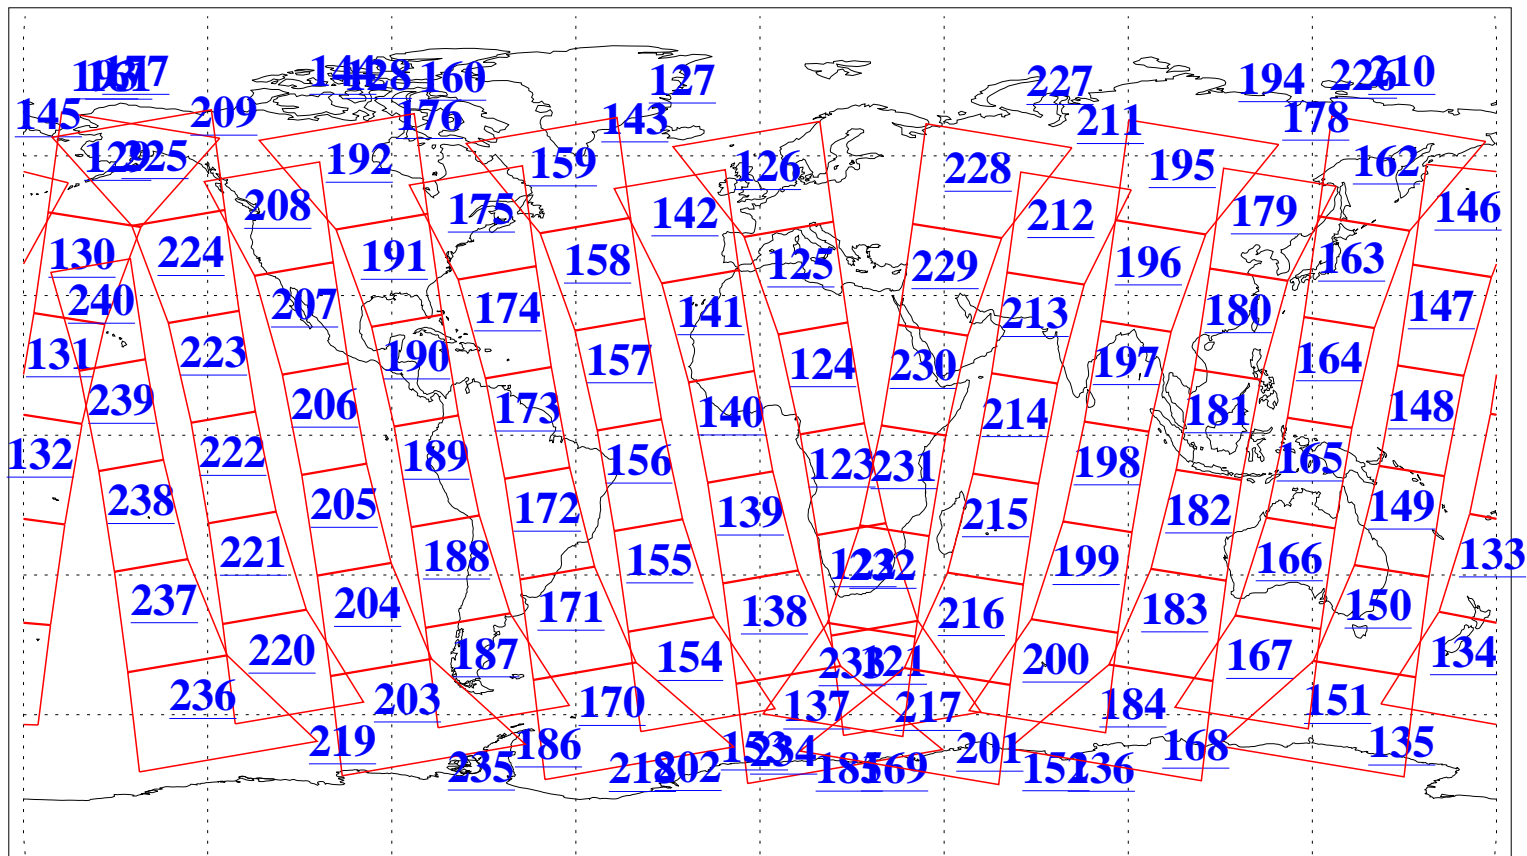

L1B Availability
AMSU Granules: 240
HSB Granules: 0
AIRS Granules: 240

19 Sep 2006
DoY 262
Aqua Day 1599
Granules: 1 to 120

Granules: 121 to 240

Legend: AMSU Available, HSB Available, AIRS Available

L1B Availability
AMSU Granules: 240
HSB Granules: 0
AIRS Granules: 240

19 Sep 2006
DoY 262
Aqua Day 1599
Ascending Granules

Descending Granules

Legend: AMSU Available, HSB Available, AIRS Available

L1B Availability
 AMSU Granules: 240
 HSB Granules: 0
 AIRS Granules: 240

19 Sep 2006
 DoY 262
 Aqua Day 1599

Northern Hemisphere Granules

Southern Hemisphere Granules

Legend: AMSU Available, HSB Available, AIRS Available