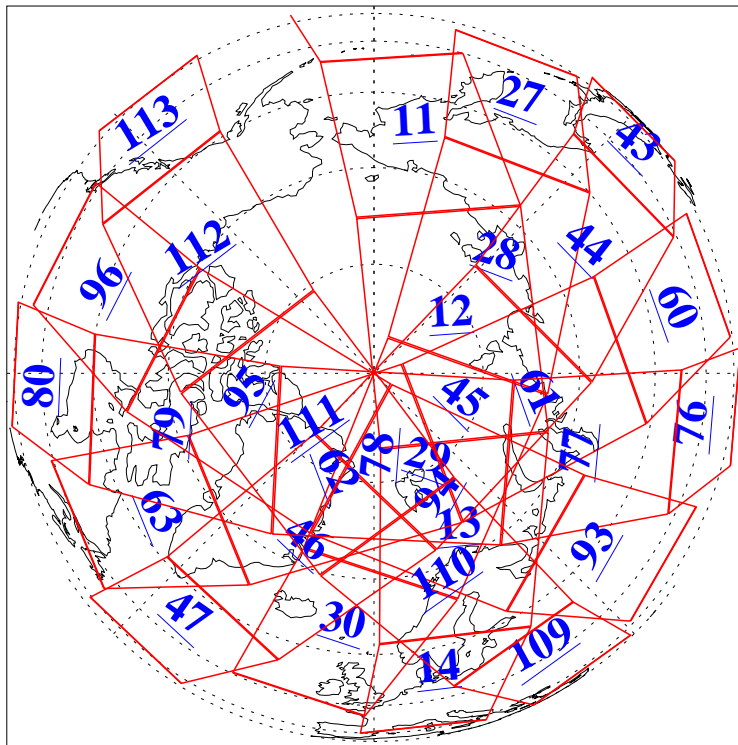

L1B Availability
AMSU Granules: 240
HSB Granules: 0
AIRS Granules: 240

19 Sep 2006
DoY 262
Aqua Day 1599
Granules: 1 to 120

Granules: 121 to 240

Legend: AMSU Available, HSB Available, AIRS Available

L1B Availability
AMSU Granules: 240
HSB Granules: 0
AIRS Granules: 240

19 Sep 2006
DoY 262
Aqua Day 1599
Ascending Granules

Descending Granules

Legend: AMSU Available, HSB Available, AIRS Available

L1B Availability
 AMSU Granules: 240
 HSB Granules: 0
 AIRS Granules: 240

19 Sep 2006
 DoY 262
 Aqua Day 1599

Northern Hemisphere Granules

Southern Hemisphere Granules

Legend: AMSU Available, HSB Available, AIRS Available