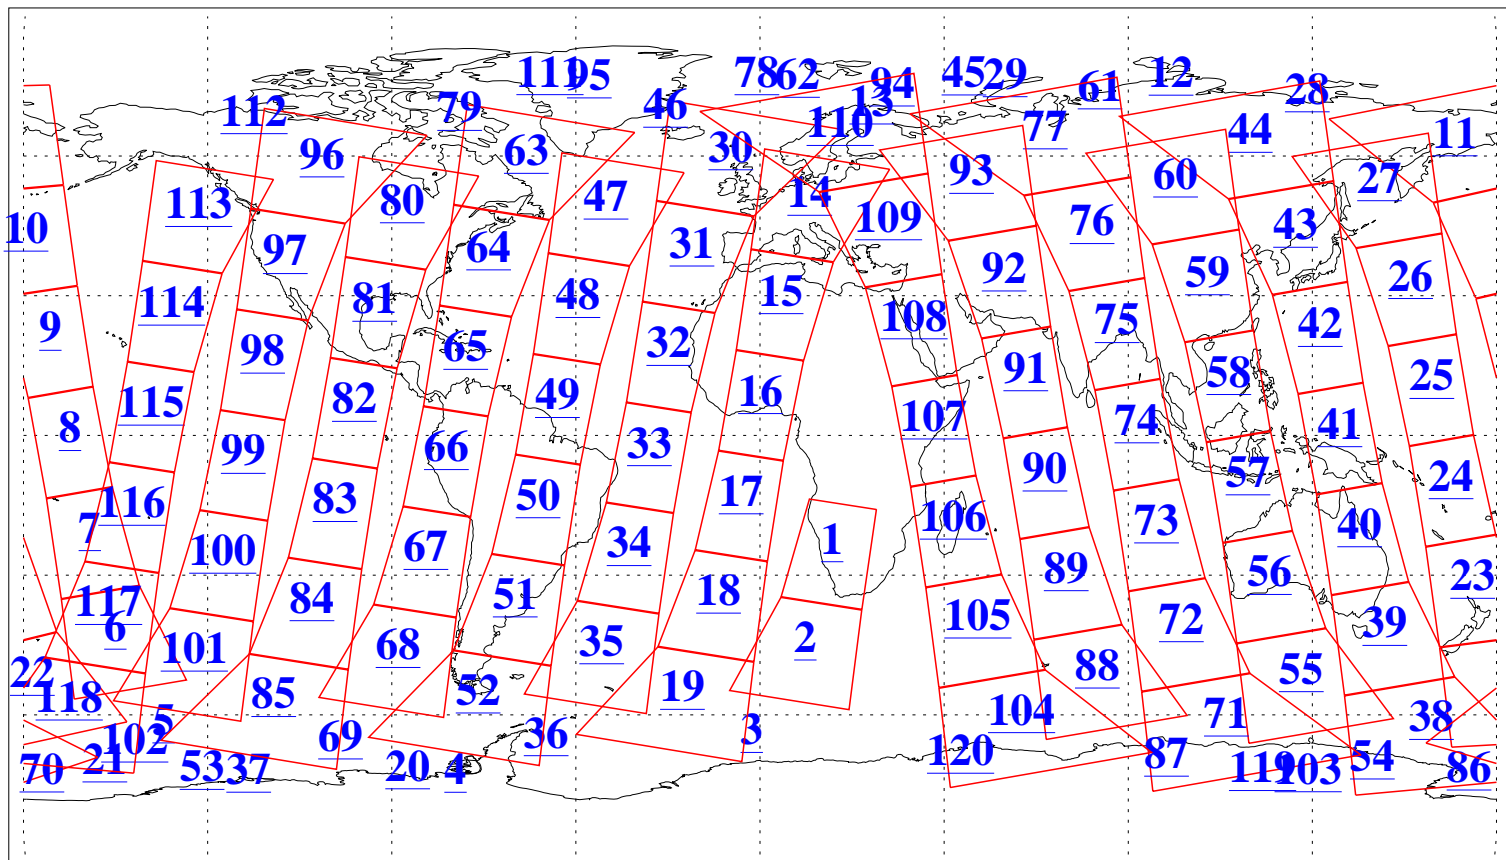

L1B Availability
AMSU Granules: 240
HSB Granules: 0
AIRS Granules: 240

19 Sep 2006
DoY 262
Aqua Day 1599
Granules: 1 to 120

Granules: 121 to 240

Legend: AMSU Available, HSB Available, AIRS Available

L1B Availability
AMSU Granules: 240
HSB Granules: 0
AIRS Granules: 240

19 Sep 2006
DoY 262
Aqua Day 1599
Ascending Granules

Descending Granules

Legend: AMSU Available, HSB Available, AIRS Available

L1B Availability
 AMSU Granules: 240
 HSB Granules: 0
 AIRS Granules: 240

19 Sep 2006
 DoY 262
 Aqua Day 1599

Northern Hemisphere Granules

Southern Hemisphere Granules

Legend: AMSU Available, HSB Available, AIRS Available