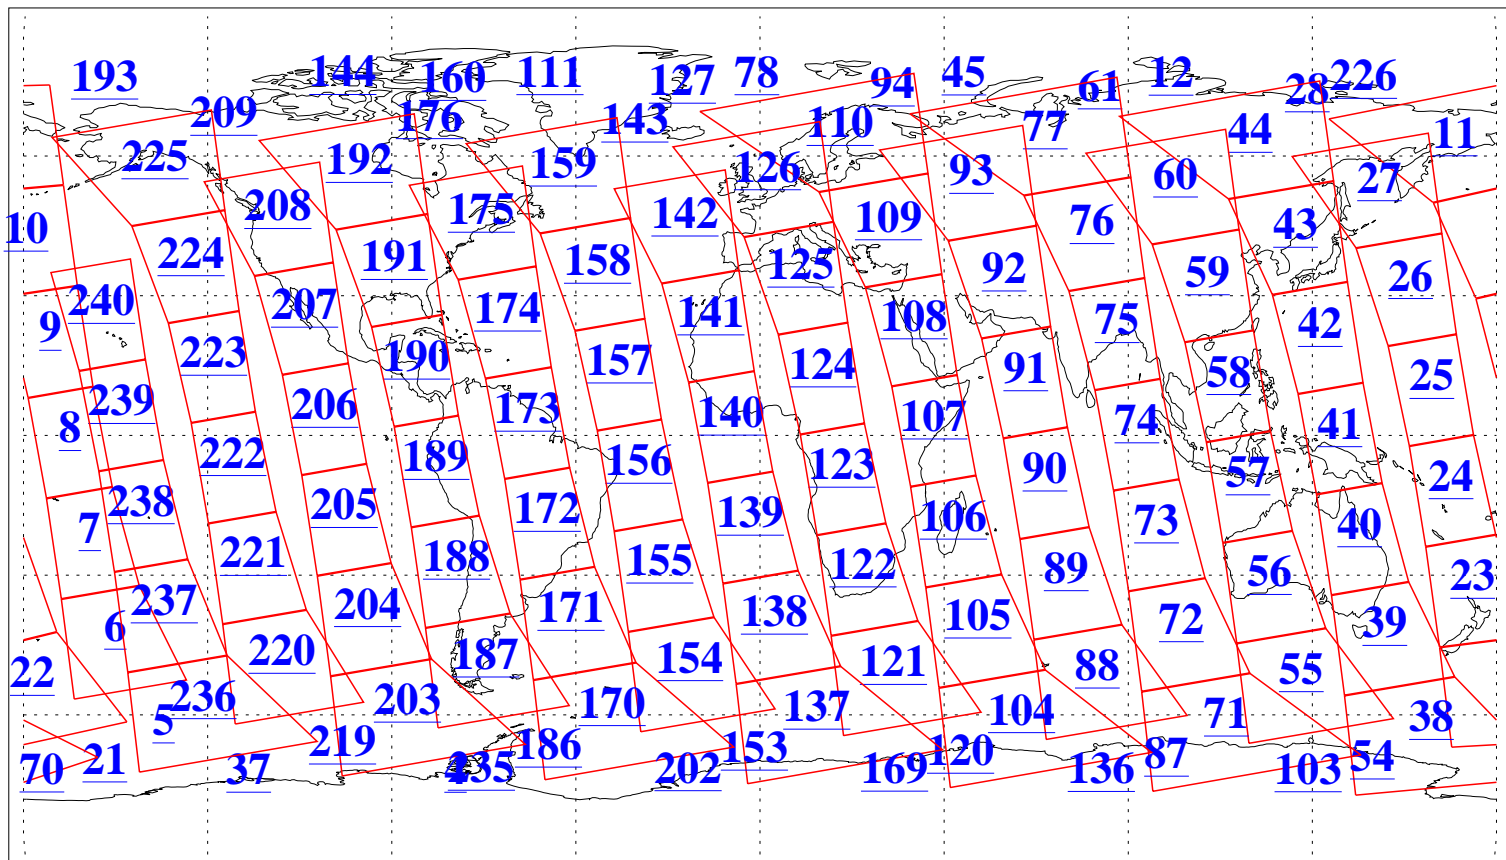

L1B Availability
AMSU Granules: 240
HSB Granules: 0
AIRS Granules: 240

19 Sep 2006
DoY 262
Aqua Day 1599
Granules: 1 to 120

Granules: 121 to 240

Legend: AMSU Available, HSB Available, AIRS Available

L1B Availability
AMSU Granules: 240
HSB Granules: 0
AIRS Granules: 240

19 Sep 2006
DoY 262
Aqua Day 1599
Ascending Granules

Descending Granules

Legend: AMSU Available, HSB Available, AIRS Available

L1B Availability
 AMSU Granules: 240
 HSB Granules: 0
 AIRS Granules: 240

19 Sep 2006
 DoY 262
 Aqua Day 1599

Northern Hemisphere Granules

Southern Hemisphere Granules

Legend: AMSU Available, HSB Available, AIRS Available