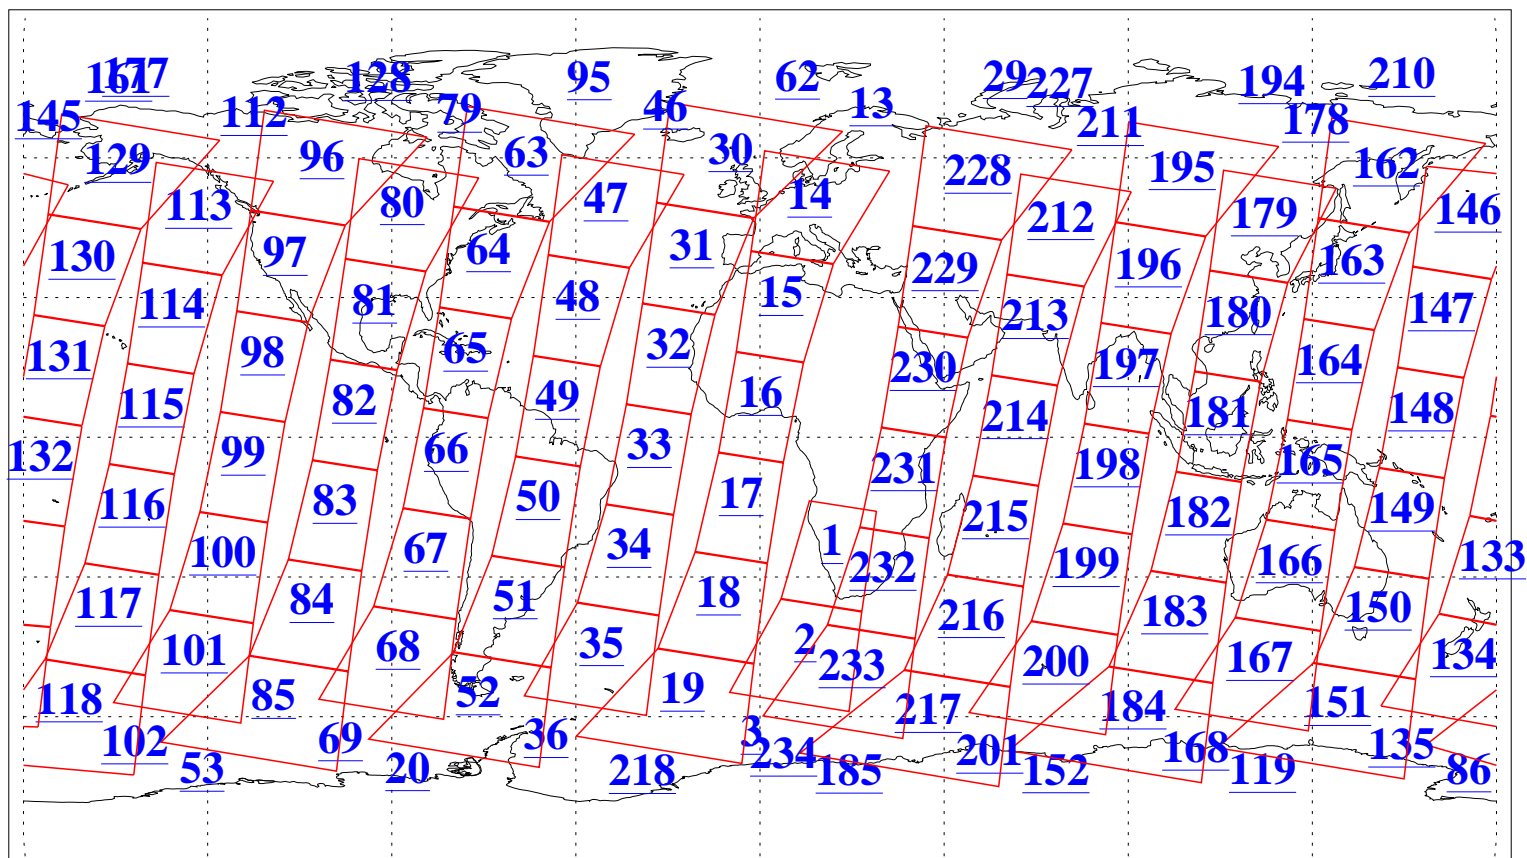

L1B Availability
AMSU Granules: 240
HSB Granules: 0
AIRS Granules: 240

19 Sep 2006
DoY 262
Aqua Day 1599
Granules: 1 to 120

Granules: 121 to 240

Legend: AMSU Available, HSB Available, AIRS Available

L1B Availability
AMSU Granules: 240
HSB Granules: 0
AIRS Granules: 240

19 Sep 2006
DoY 262
Aqua Day 1599
Ascending Granules

Descending Granules

Legend: AMSU Available, HSB Available, AIRS Available

L1B Availability
 AMSU Granules: 240
 HSB Granules: 0
 AIRS Granules: 240

19 Sep 2006
 DoY 262
 Aqua Day 1599

Northern Hemisphere Granules

Southern Hemisphere Granules

Legend: AMSU Available, HSB Available, AIRS Available