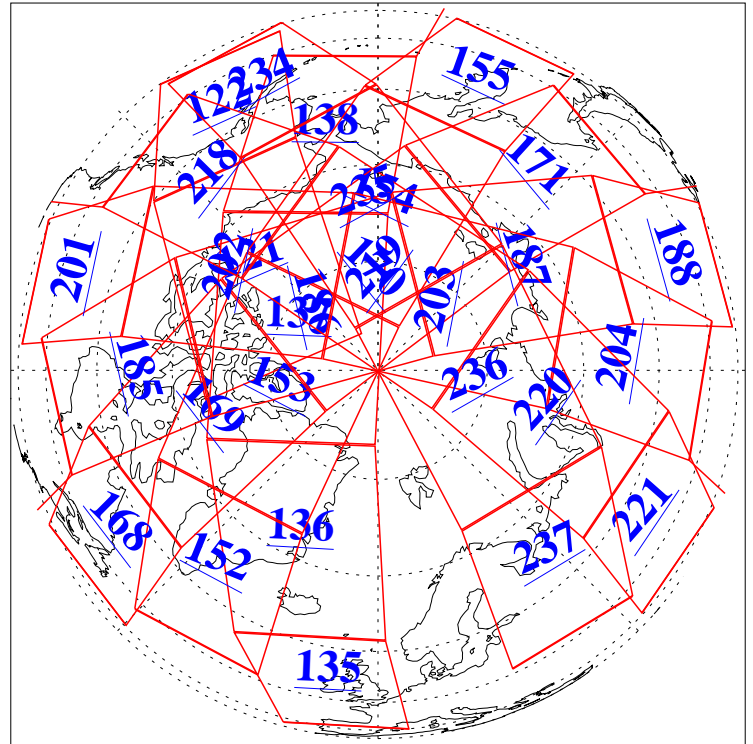

18 Sep 2006
DoY 261
Aqua Day 1598
Ascending Granules

Descending Granules

Legend: AMSU Available, HSB Available, AIRS Available

L1B Availability
 AMSU Granules: 240
 HSB Granules: 0
 AIRS Granules: 240

18 Sep 2006
 DoY 261
 Aqua Day 1598

Northern Hemisphere Granules

Southern Hemisphere Granules

Legend: AMSU Available, HSB Available, AIRS Available