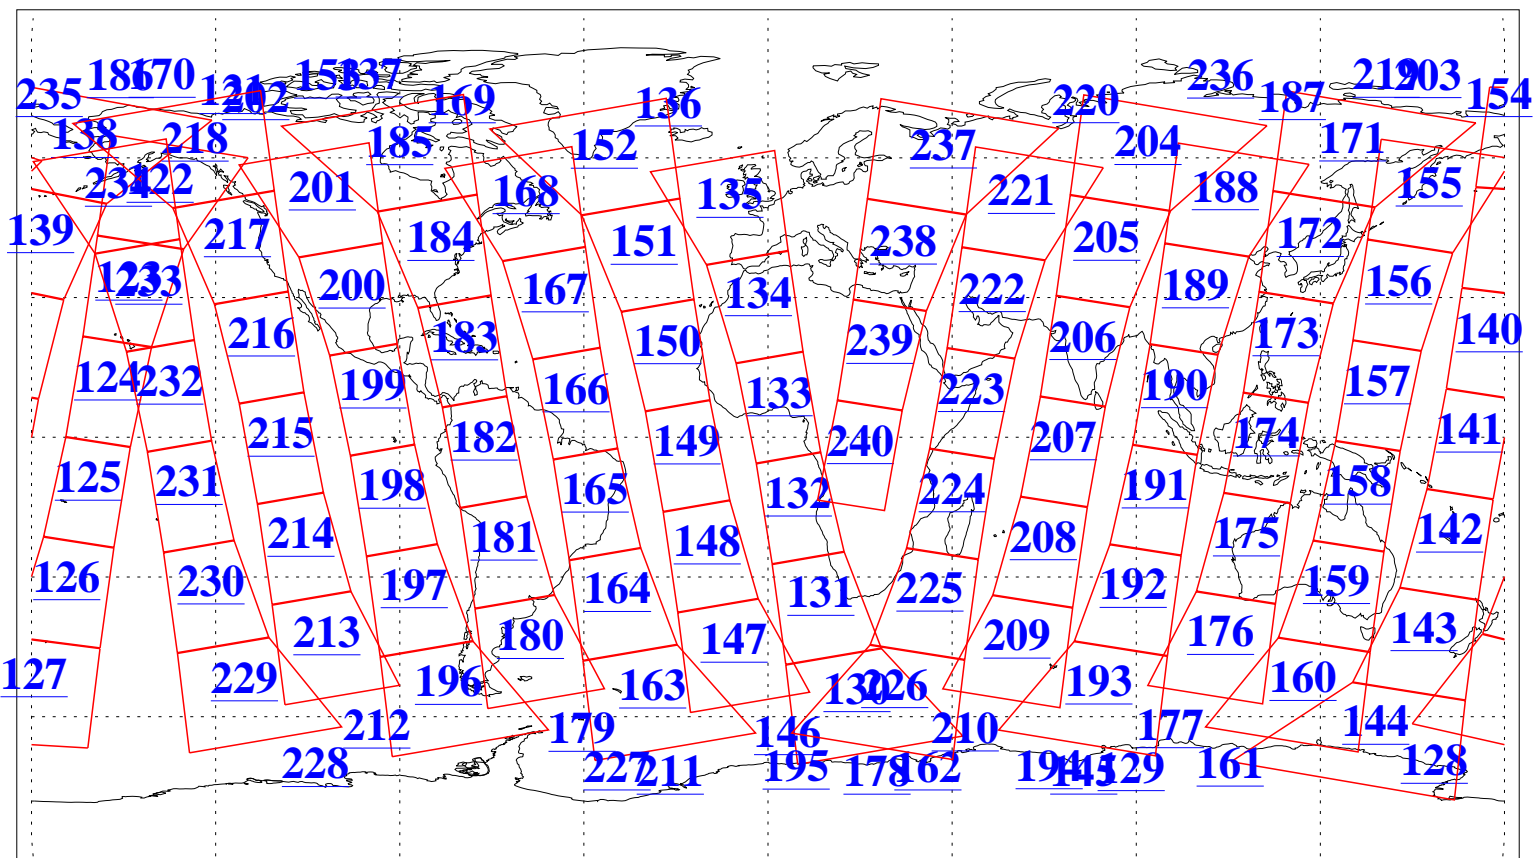

L1B Availability
AMSU Granules: 240
HSB Granules: 0
AIRS Granules: 240

18 Sep 2006
DoY 261
Aqua Day 1598
Granules: 1 to 120

Granules: 121 to 240

Legend: AMSU Available, HSB Available, AIRS Available

L1B Availability
AMSU Granules: 240
HSB Granules: 0
AIRS Granules: 240

18 Sep 2006
DoY 261
Aqua Day 1598
Ascending Granules

Descending Granules

Legend: AMSU Available, HSB Available, AIRS Available

L1B Availability
 AMSU Granules: 240
 HSB Granules: 0
 AIRS Granules: 240

18 Sep 2006
 DoY 261
 Aqua Day 1598

Northern Hemisphere Granules

Southern Hemisphere Granules

Legend: AMSU Available, HSB Available, AIRS Available