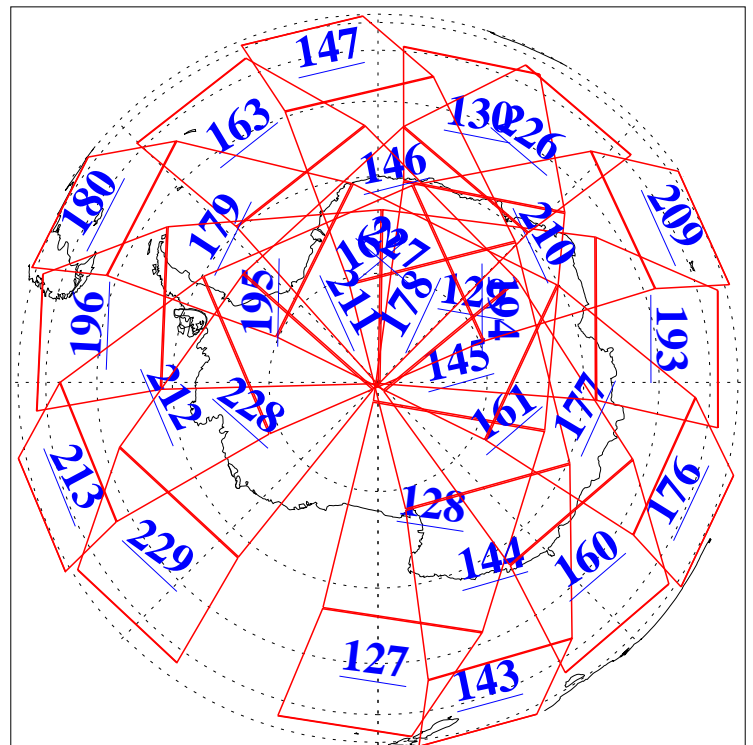

L1B Availability
AMSU Granules: 240
HSB Granules: 0
AIRS Granules: 240

18 Sep 2006
DoY 261
Aqua Day 1598
Granules: 1 to 120

Granules: 121 to 240

Legend: AMSU Available, HSB Available, AIRS Available

L1B Availability
AMSU Granules: 240
HSB Granules: 0
AIRS Granules: 240

18 Sep 2006
DoY 261
Aqua Day 1598
Ascending Granules

Descending Granules

Legend: AMSU Available, HSB Available, AIRS Available

L1B Availability
 AMSU Granules: 240
 HSB Granules: 0
 AIRS Granules: 240

18 Sep 2006
 DoY 261
 Aqua Day 1598

Northern Hemisphere Granules

Southern Hemisphere Granules

Legend: AMSU Available, HSB Available, AIRS Available