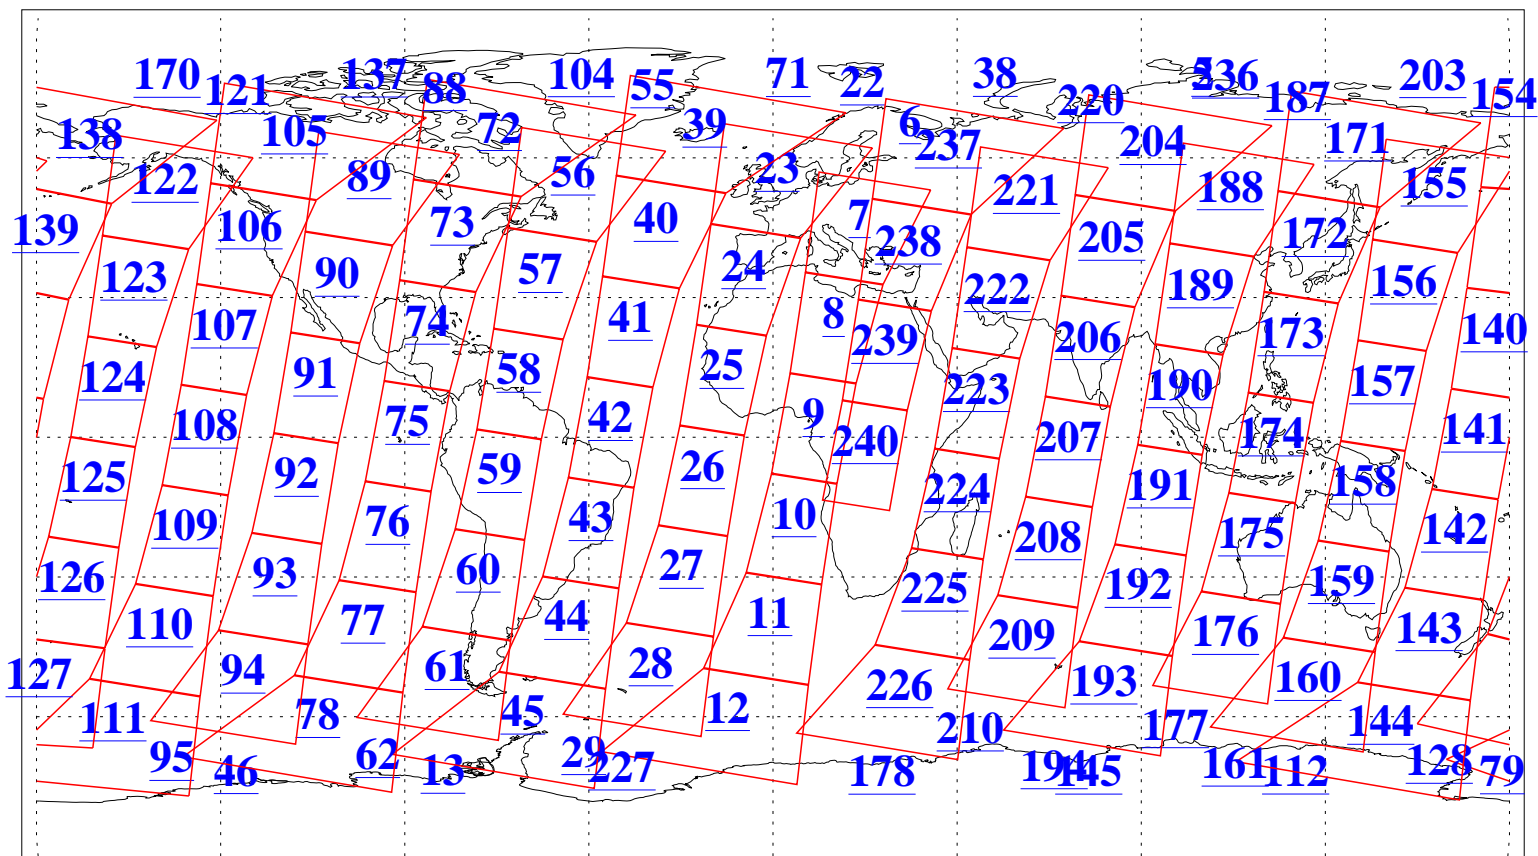

L1B Availability
AMSU Granules: 240
HSB Granules: 0
AIRS Granules: 240

18 Sep 2006
DoY 261
Aqua Day 1598
Granules: 1 to 120

Granules: 121 to 240

Legend: AMSU Available, HSB Available, AIRS Available

L1B Availability
AMSU Granules: 240
HSB Granules: 0
AIRS Granules: 240

18 Sep 2006
DoY 261
Aqua Day 1598
Ascending Granules

Descending Granules

Legend: AMSU Available, HSB Available, AIRS Available

L1B Availability
 AMSU Granules: 240
 HSB Granules: 0
 AIRS Granules: 240

18 Sep 2006
 DoY 261
 Aqua Day 1598

Northern Hemisphere Granules

Southern Hemisphere Granules

Legend: AMSU Available, HSB Available, AIRS Available