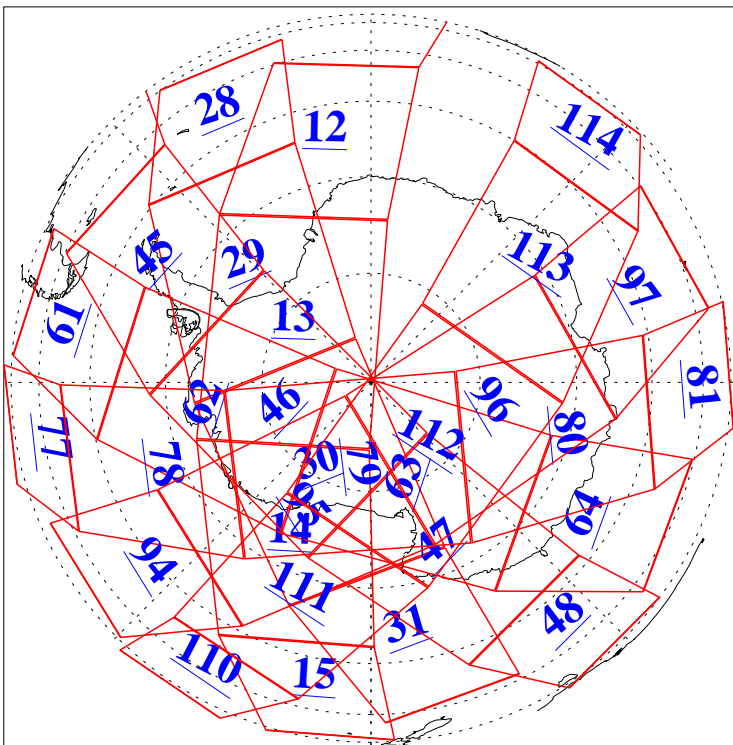

L1B Availability
AMSU Granules: 240
HSB Granules: 0
AIRS Granules: 240

18 Sep 2006
DoY 261
Aqua Day 1598
Granules: 1 to 120

Granules: 121 to 240

Legend: AMSU Available, HSB Available, AIRS Available

L1B Availability
AMSU Granules: 240
HSB Granules: 0
AIRS Granules: 240

18 Sep 2006
DoY 261
Aqua Day 1598
Ascending Granules

Descending Granules

Legend: AMSU Available, HSB Available, AIRS Available

L1B Availability
 AMSU Granules: 240
 HSB Granules: 0
 AIRS Granules: 240

18 Sep 2006
 DoY 261
 Aqua Day 1598

Northern Hemisphere Granules

Southern Hemisphere Granules

Legend: AMSU Available, HSB Available, AIRS Available