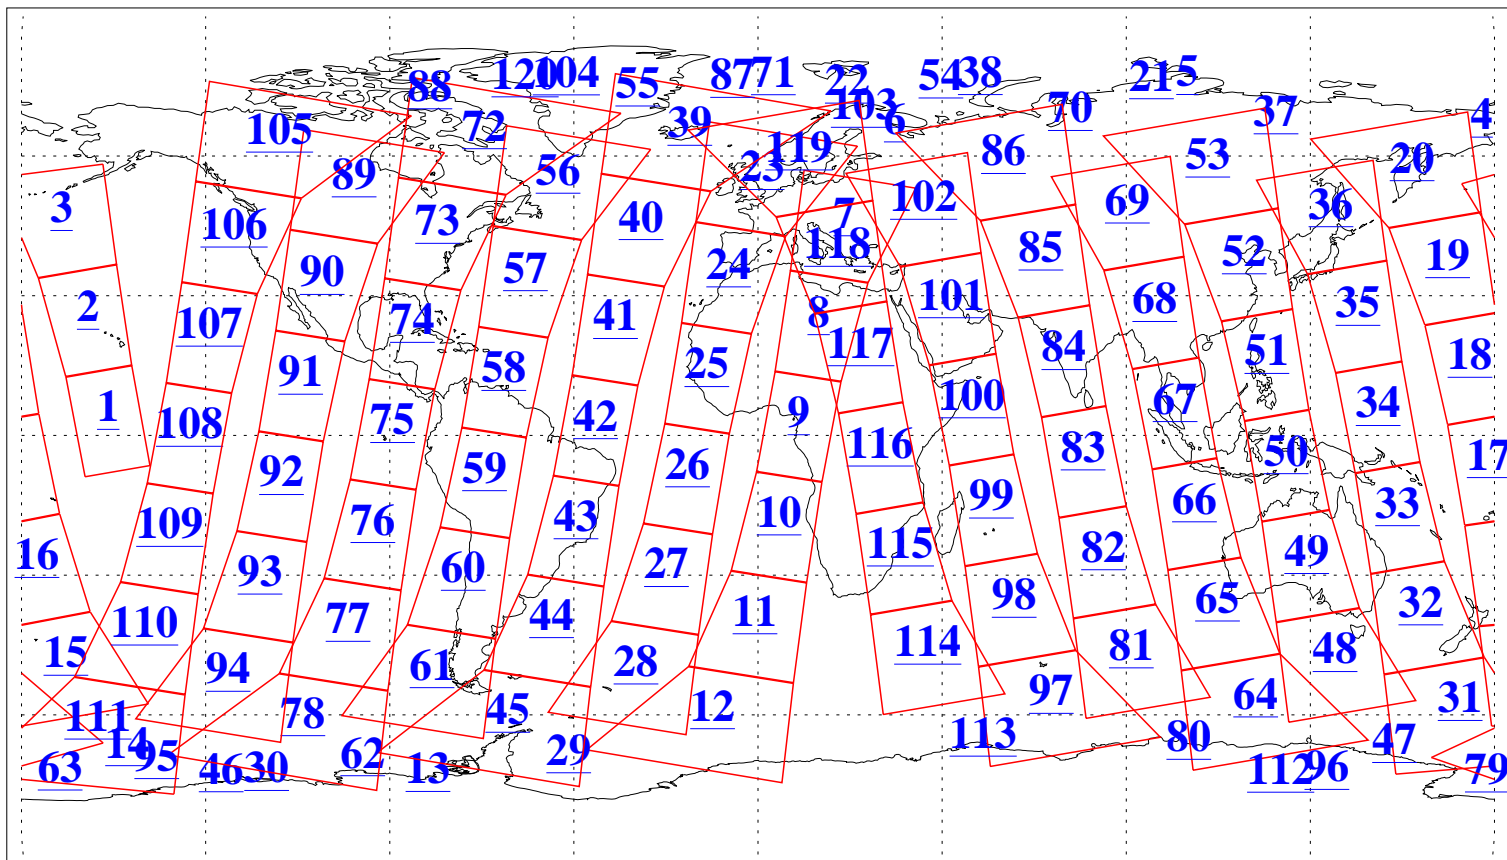

L1B Availability
AMSU Granules: 240
HSB Granules: 0
AIRS Granules: 240

18 Sep 2006
DoY 261
Aqua Day 1598
Granules: 1 to 120

Granules: 121 to 240

Legend: AMSU Available, HSB Available, AIRS Available

L1B Availability
AMSU Granules: 240
HSB Granules: 0
AIRS Granules: 240

18 Sep 2006
DoY 261
Aqua Day 1598
Ascending Granules

Descending Granules

Legend: AMSU Available, HSB Available, AIRS Available

L1B Availability
 AMSU Granules: 240
 HSB Granules: 0
 AIRS Granules: 240

18 Sep 2006
 DoY 261
 Aqua Day 1598

Northern Hemisphere Granules

Southern Hemisphere Granules

Legend: AMSU Available, HSB Available, AIRS Available