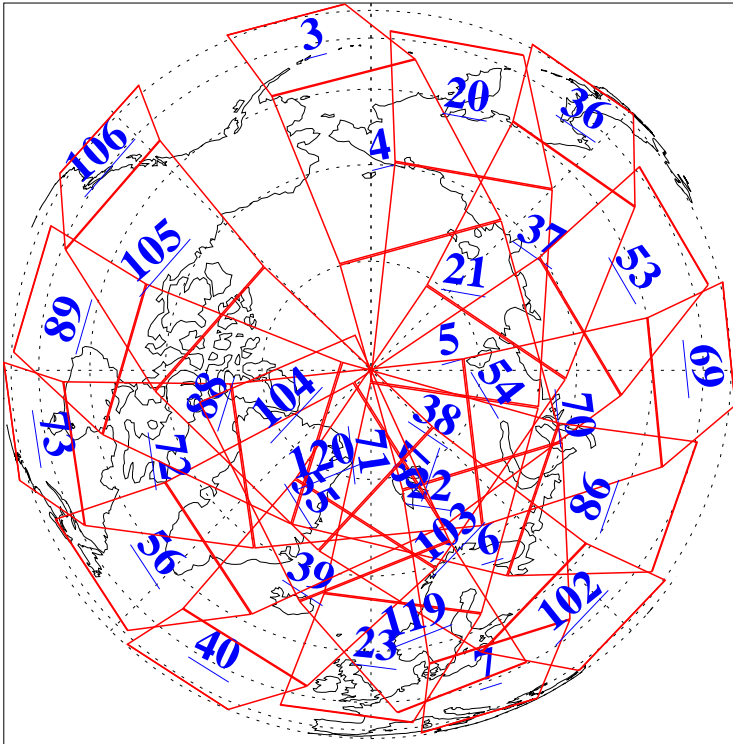

L1B Availability
AMSU Granules: 240
HSB Granules: 0
AIRS Granules: 240

18 Sep 2006
DoY 261
Aqua Day 1598
Granules: 1 to 120

Granules: 121 to 240

Legend: AMSU Available, HSB Available, AIRS Available

L1B Availability
AMSU Granules: 240
HSB Granules: 0
AIRS Granules: 240

18 Sep 2006
DoY 261
Aqua Day 1598
Ascending Granules

Descending Granules

Legend: AMSU Available, HSB Available, AIRS Available

L1B Availability
 AMSU Granules: 240
 HSB Granules: 0
 AIRS Granules: 240

18 Sep 2006
 DoY 261
 Aqua Day 1598

Northern Hemisphere Granules

Southern Hemisphere Granules

Legend: AMSU Available, HSB Available, AIRS Available