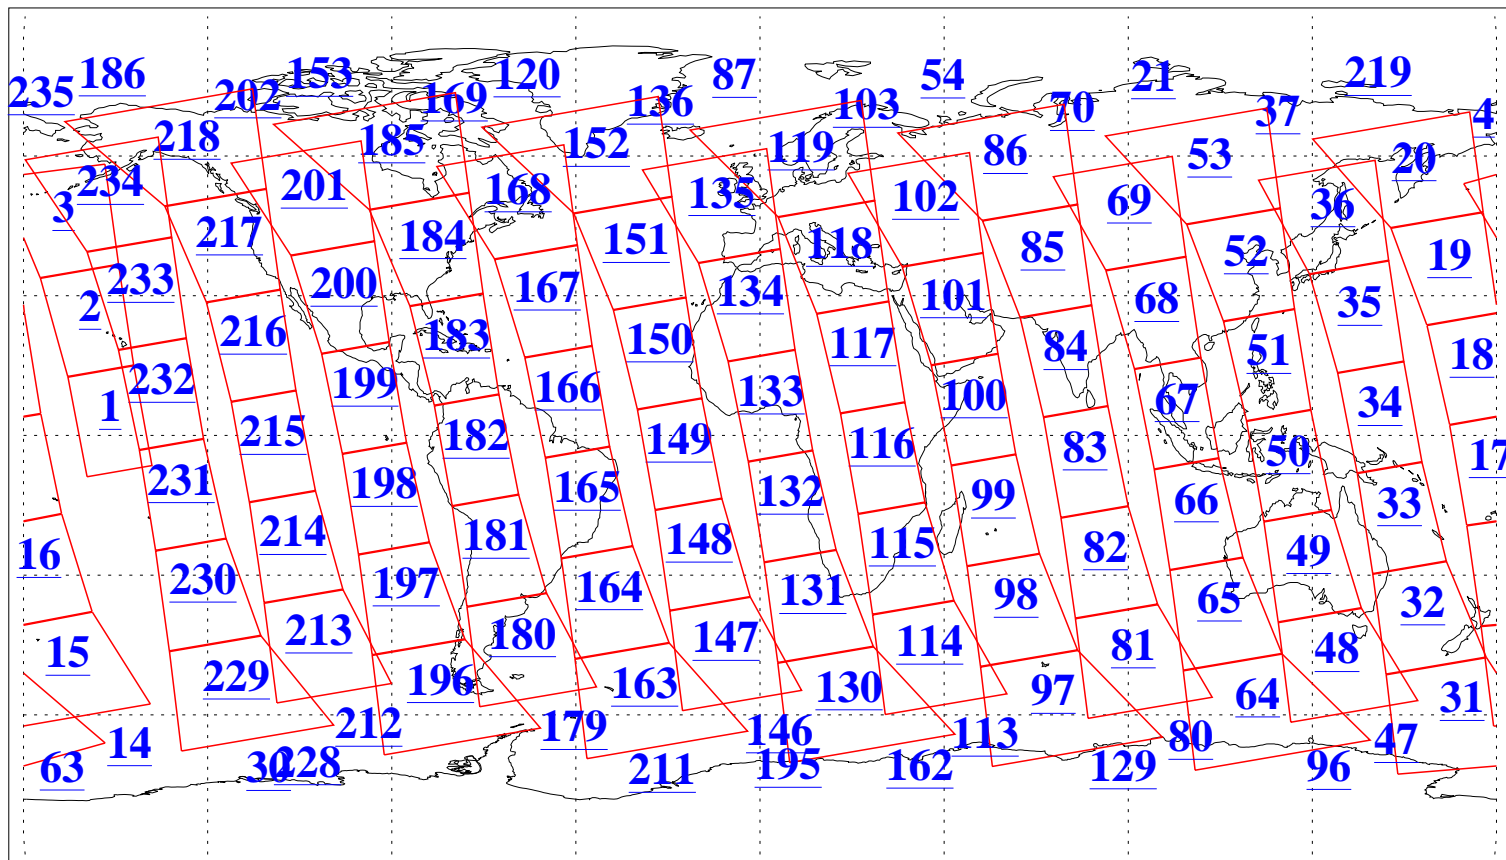

L1B Availability
AMSU Granules: 240
HSB Granules: 0
AIRS Granules: 240

18 Sep 2006
DoY 261
Aqua Day 1598
Granules: 1 to 120

Granules: 121 to 240

Legend: AMSU Available, HSB Available, AIRS Available

L1B Availability
AMSU Granules: 240
HSB Granules: 0
AIRS Granules: 240

18 Sep 2006
DoY 261
Aqua Day 1598
Ascending Granules

Descending Granules

Legend: AMSU Available, HSB Available, AIRS Available

L1B Availability
 AMSU Granules: 240
 HSB Granules: 0
 AIRS Granules: 240

18 Sep 2006
 DoY 261
 Aqua Day 1598

Northern Hemisphere Granules

Southern Hemisphere Granules

Legend: AMSU Available, HSB Available, AIRS Available