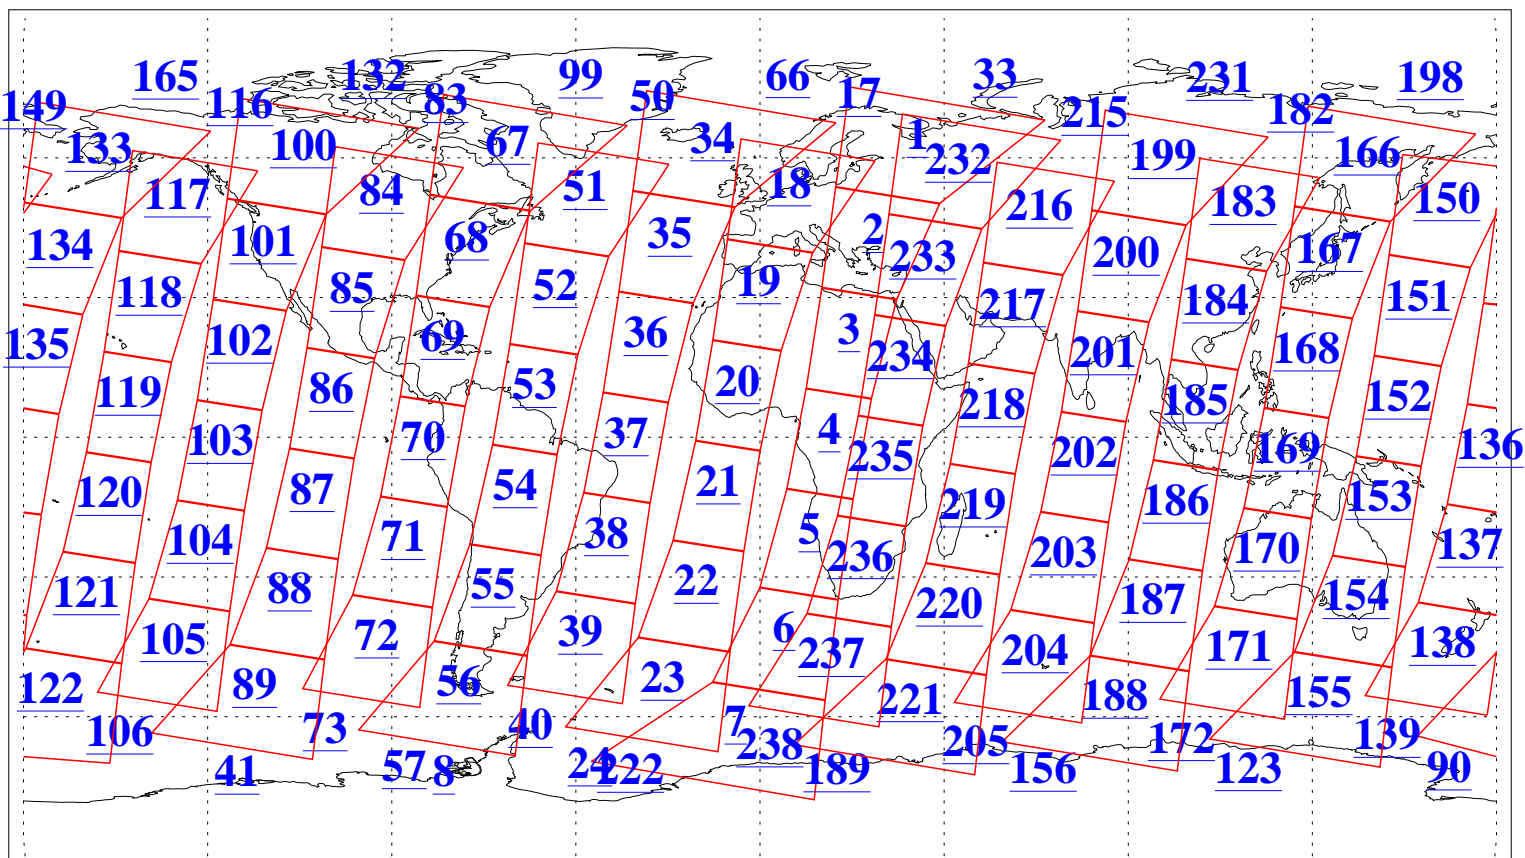

L1B Availability  
AMSU Granules: 240  
HSB Granules: 0  
AIRS Granules: 240

15 Sep 2006  
DoY 258  
Aqua Day 1595  
Granules: 1 to 120

Granules: 121 to 240

Legend: AMSU Available, HSB Available, AIRS Available

L1B Availability  
AMSU Granules: 240  
HSB Granules: 0  
AIRS Granules: 240

15 Sep 2006  
DoY 258  
Aqua Day 1595

Ascending Granules

Descending Granules

Legend: AMSU Available, HSB Available, AIRS Available

L1B Availability  
 AMSU Granules: 240  
 HSB Granules: 0  
 AIRS Granules: 240

15 Sep 2006  
 DoY 258  
 Aqua Day 1595

Northern Hemisphere Granules

Southern Hemisphere Granules

Legend: AMSU Available, *HSB Available*, **AIRS Available**