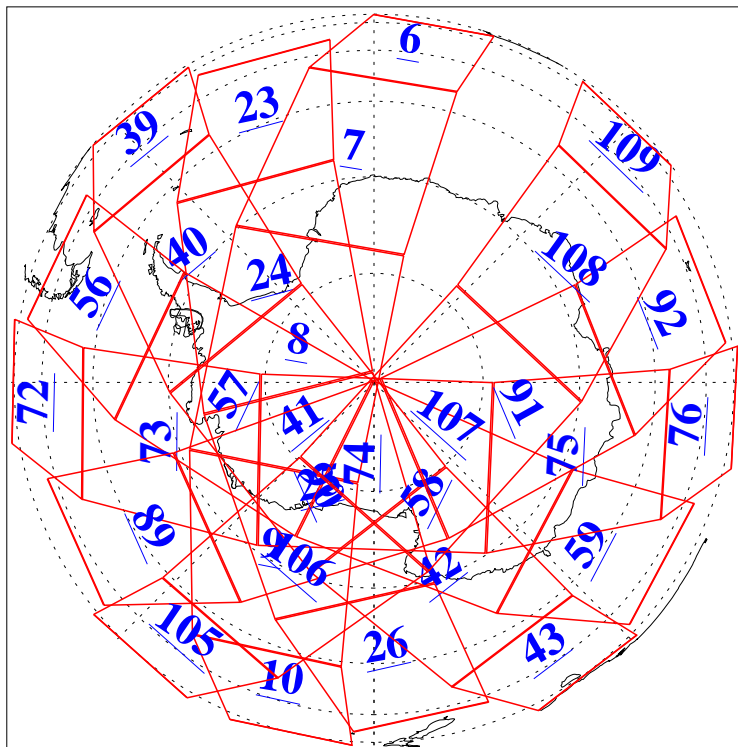

L1B Availability  
AMSU Granules: 240  
HSB Granules: 0  
AIRS Granules: 240

15 Sep 2006  
DoY 258  
Aqua Day 1595  
Granules: 1 to 120

Granules: 121 to 240

Legend: AMSU Available, HSB Available, AIRS Available

L1B Availability  
AMSU Granules: 240  
HSB Granules: 0  
AIRS Granules: 240

15 Sep 2006  
DoY 258  
Aqua Day 1595

Ascending Granules

Descending Granules

Legend: AMSU Available, HSB Available, AIRS Available

L1B Availability  
 AMSU Granules: 240  
 HSB Granules: 0  
 AIRS Granules: 240

15 Sep 2006  
 DoY 258  
 Aqua Day 1595

Northern Hemisphere Granules

Southern Hemisphere Granules

Legend: AMSU Available, *HSB Available*, **AIRS Available**