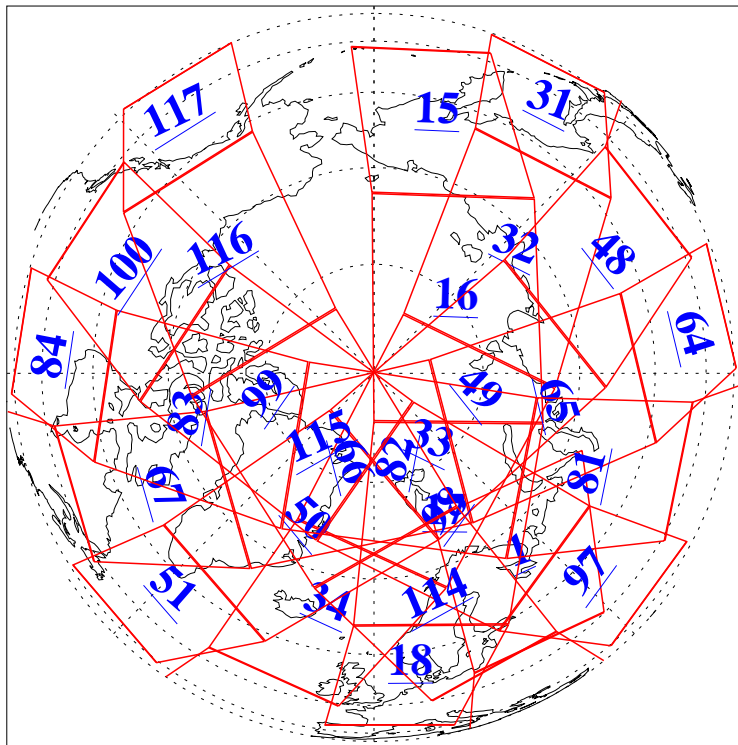

L1B Availability  
AMSU Granules: 240  
HSB Granules: 0  
AIRS Granules: 240

15 Sep 2006  
DoY 258  
Aqua Day 1595  
Granules: 1 to 120

Granules: 121 to 240

Legend: AMSU Available, HSB Available, AIRS Available

L1B Availability  
AMSU Granules: 240  
HSB Granules: 0  
AIRS Granules: 240

15 Sep 2006  
DoY 258  
Aqua Day 1595

Ascending Granules

Descending Granules

Legend: AMSU Available, HSB Available, AIRS Available

L1B Availability  
 AMSU Granules: 240  
 HSB Granules: 0  
 AIRS Granules: 240

15 Sep 2006  
 DoY 258  
 Aqua Day 1595

Northern Hemisphere Granules

Southern Hemisphere Granules

Legend: AMSU Available, *HSB Available*, **AIRS Available**