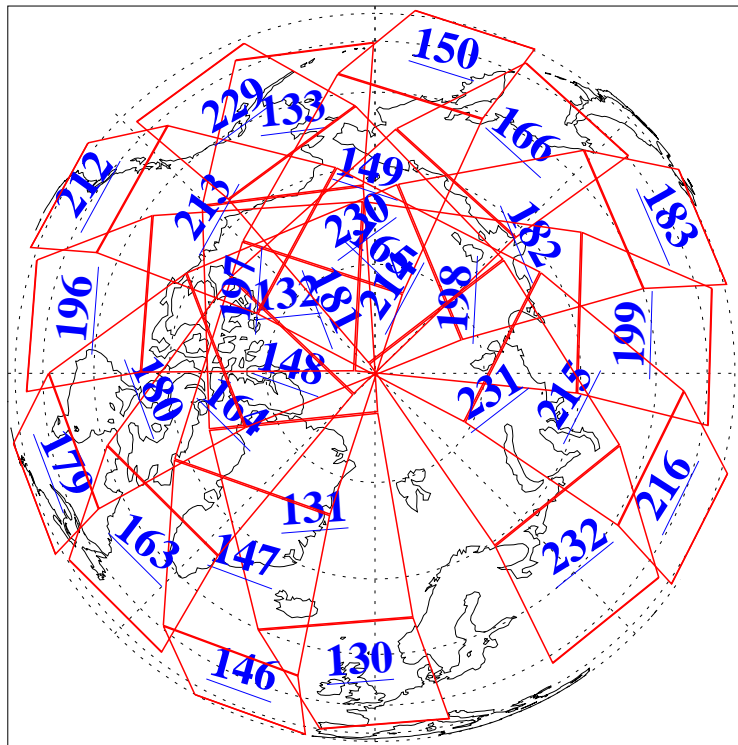

L1B Availability  
AMSU Granules: 240  
HSB Granules: 0  
AIRS Granules: 240

15 Sep 2006  
DoY 258  
Aqua Day 1595  
Granules: 1 to 120

Granules: 121 to 240

Legend: AMSU Available, HSB Available, AIRS Available

L1B Availability  
AMSU Granules: 240  
HSB Granules: 0  
AIRS Granules: 240

15 Sep 2006  
DoY 258  
Aqua Day 1595

Ascending Granules

Descending Granules

Legend: AMSU Available, HSB Available, AIRS Available

L1B Availability  
 AMSU Granules: 240  
 HSB Granules: 0  
 AIRS Granules: 240

15 Sep 2006  
 DoY 258  
 Aqua Day 1595

Northern Hemisphere Granules

Southern Hemisphere Granules

Legend: AMSU Available, *HSB Available*, **AIRS Available**