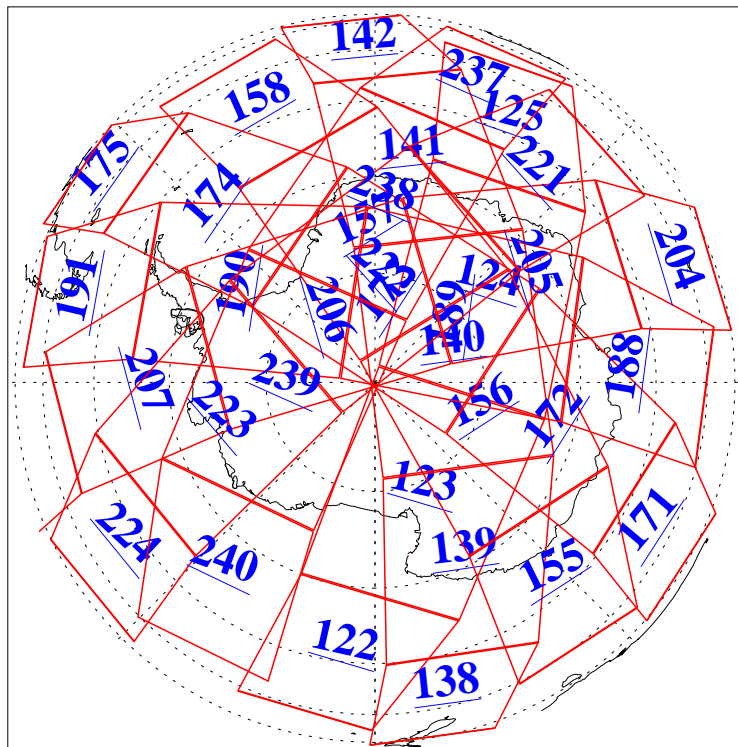

L1B Availability  
AMSU Granules: 240  
HSB Granules: 0  
AIRS Granules: 240

15 Sep 2006  
DoY 258  
Aqua Day 1595  
Granules: 1 to 120

Granules: 121 to 240

Legend: AMSU Available, HSB Available, AIRS Available

L1B Availability  
AMSU Granules: 240  
HSB Granules: 0  
AIRS Granules: 240

15 Sep 2006  
DoY 258  
Aqua Day 1595

Ascending Granules

Descending Granules

Legend: AMSU Available, HSB Available, AIRS Available

L1B Availability  
 AMSU Granules: 240  
 HSB Granules: 0  
 AIRS Granules: 240

15 Sep 2006  
 DoY 258  
 Aqua Day 1595

Northern Hemisphere Granules

Southern Hemisphere Granules

Legend: AMSU Available, *HSB Available*, **AIRS Available**