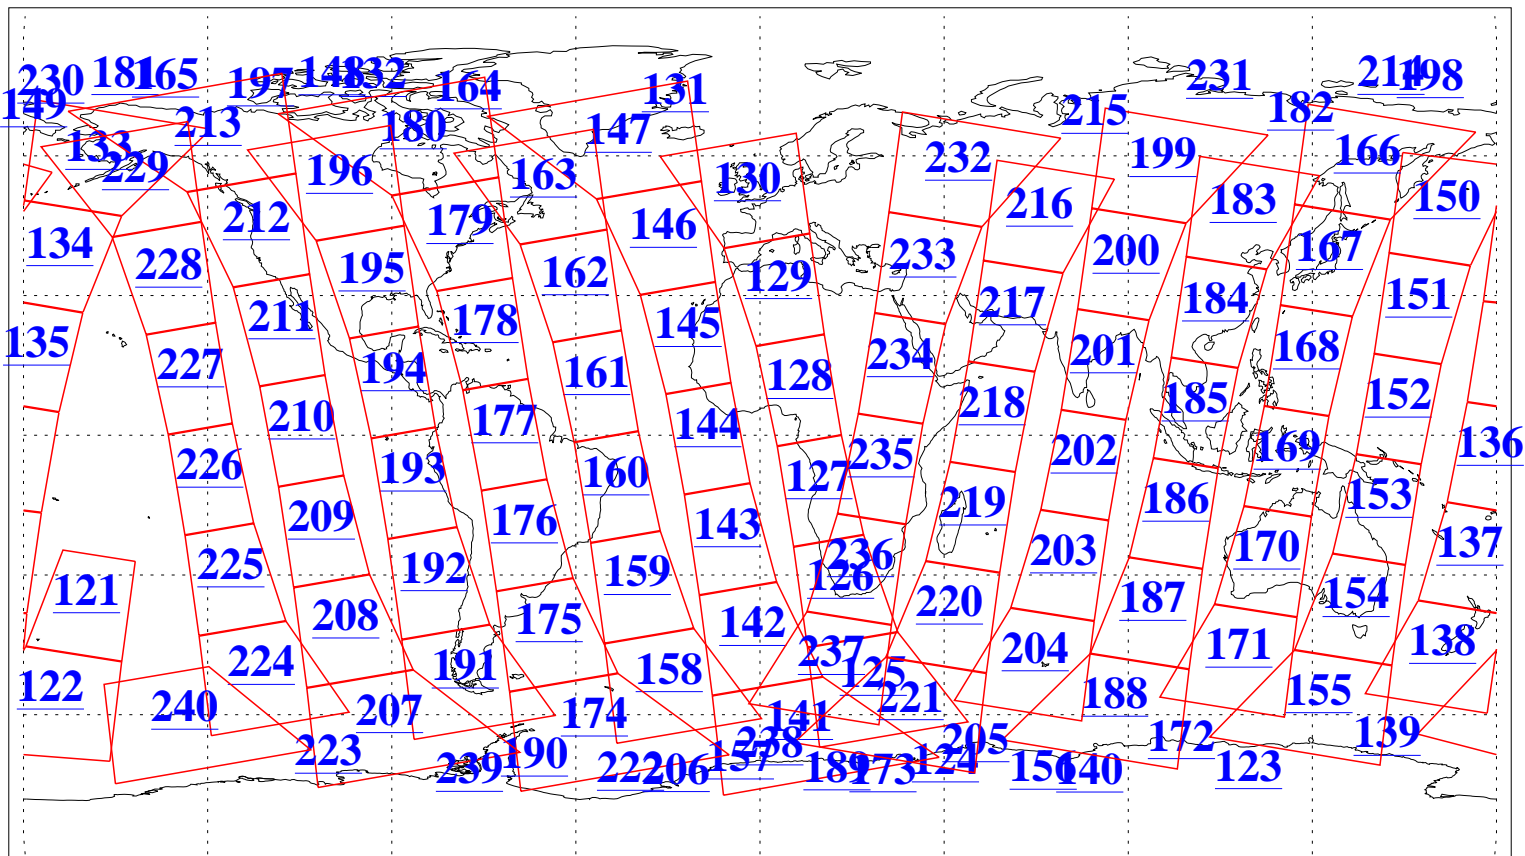

L1B Availability  
AMSU Granules: 240  
HSB Granules: 0  
AIRS Granules: 240

15 Sep 2006  
DoY 258  
Aqua Day 1595  
Granules: 1 to 120

Granules: 121 to 240

Legend: AMSU Available, HSB Available, AIRS Available

L1B Availability  
AMSU Granules: 240  
HSB Granules: 0  
AIRS Granules: 240

15 Sep 2006  
DoY 258  
Aqua Day 1595

Ascending Granules

Descending Granules

Legend: AMSU Available, HSB Available, AIRS Available

L1B Availability  
 AMSU Granules: 240  
 HSB Granules: 0  
 AIRS Granules: 240

15 Sep 2006  
 DoY 258  
 Aqua Day 1595

Northern Hemisphere Granules

Southern Hemisphere Granules

Legend: AMSU Available, *HSB Available*, **AIRS Available**