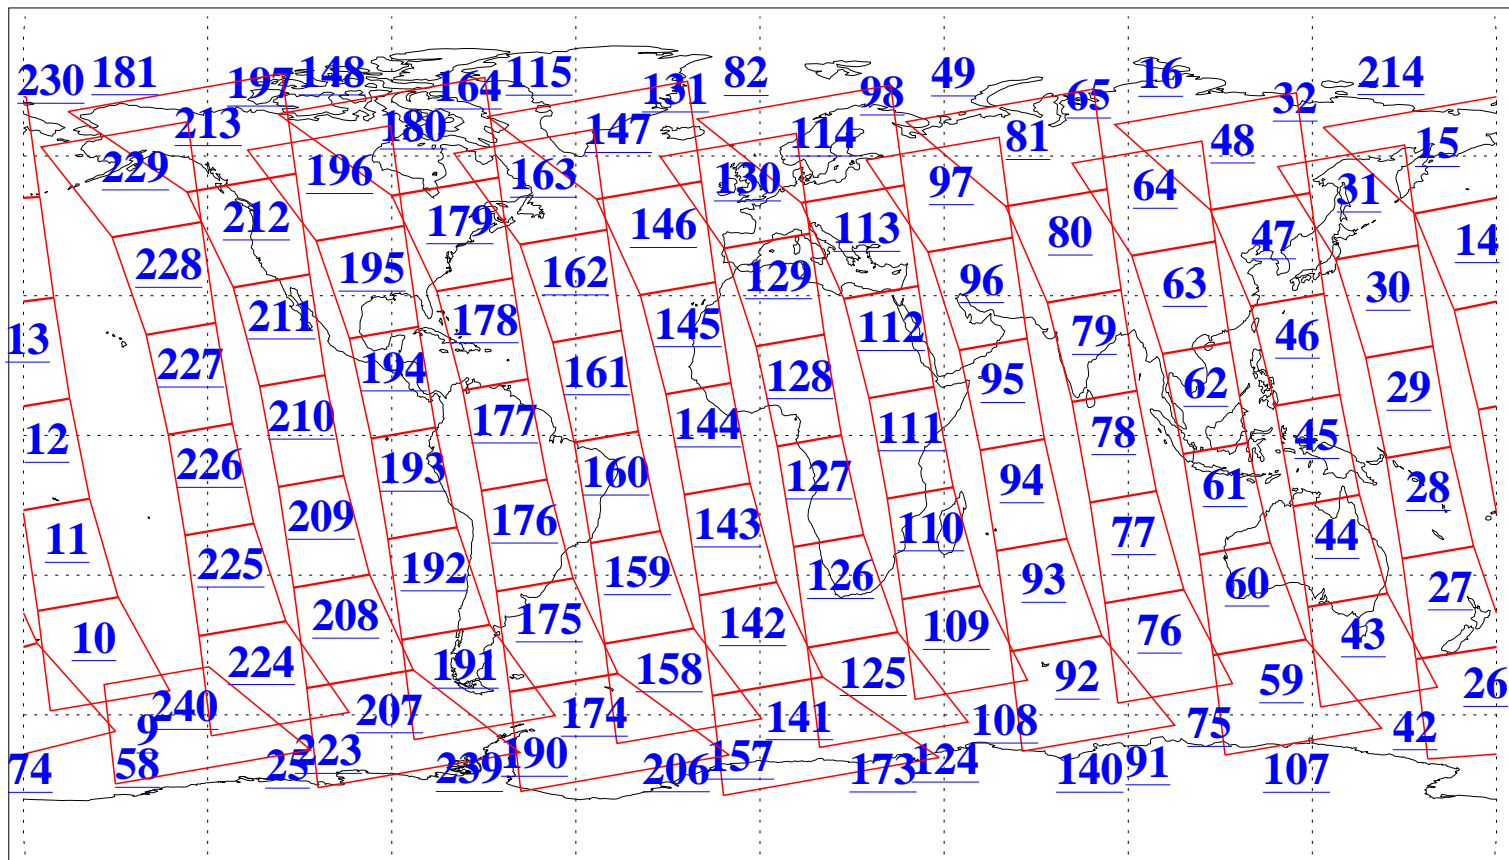

L1B Availability  
AMSU Granules: 240  
HSB Granules: 0  
AIRS Granules: 240

15 Sep 2006  
DoY 258  
Aqua Day 1595  
Granules: 1 to 120

Granules: 121 to 240

Legend: AMSU Available, HSB Available, AIRS Available

L1B Availability  
AMSU Granules: 240  
HSB Granules: 0  
AIRS Granules: 240

15 Sep 2006  
DoY 258  
Aqua Day 1595

Ascending Granules

Descending Granules

Legend: AMSU Available, HSB Available, AIRS Available

L1B Availability  
 AMSU Granules: 240  
 HSB Granules: 0  
 AIRS Granules: 240

15 Sep 2006  
 DoY 258  
 Aqua Day 1595

Northern Hemisphere Granules

Southern Hemisphere Granules

Legend: AMSU Available, *HSB Available*, **AIRS Available**