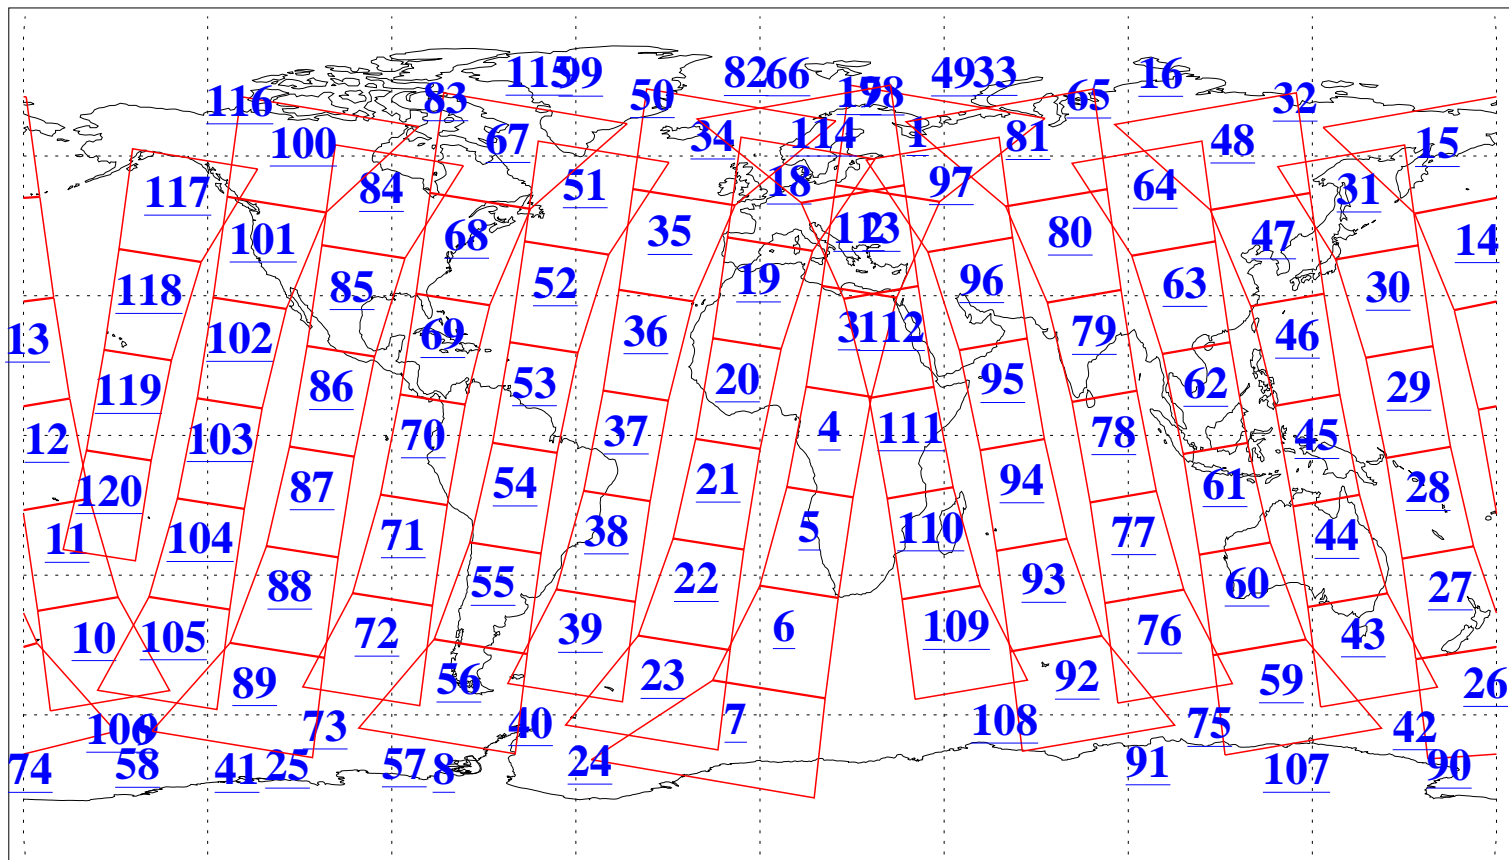

L1B Availability  
AMSU Granules: 240  
HSB Granules: 0  
AIRS Granules: 240

15 Sep 2006  
DoY 258  
Aqua Day 1595  
Granules: 1 to 120

Granules: 121 to 240

Legend: AMSU Available, HSB Available, AIRS Available

L1B Availability  
AMSU Granules: 240  
HSB Granules: 0  
AIRS Granules: 240

15 Sep 2006  
DoY 258  
Aqua Day 1595

Ascending Granules

Descending Granules

Legend: AMSU Available, HSB Available, AIRS Available

L1B Availability  
 AMSU Granules: 240  
 HSB Granules: 0  
 AIRS Granules: 240

15 Sep 2006  
 DoY 258  
 Aqua Day 1595

Northern Hemisphere Granules

Southern Hemisphere Granules

Legend: AMSU Available, *HSB Available*, **AIRS Available**