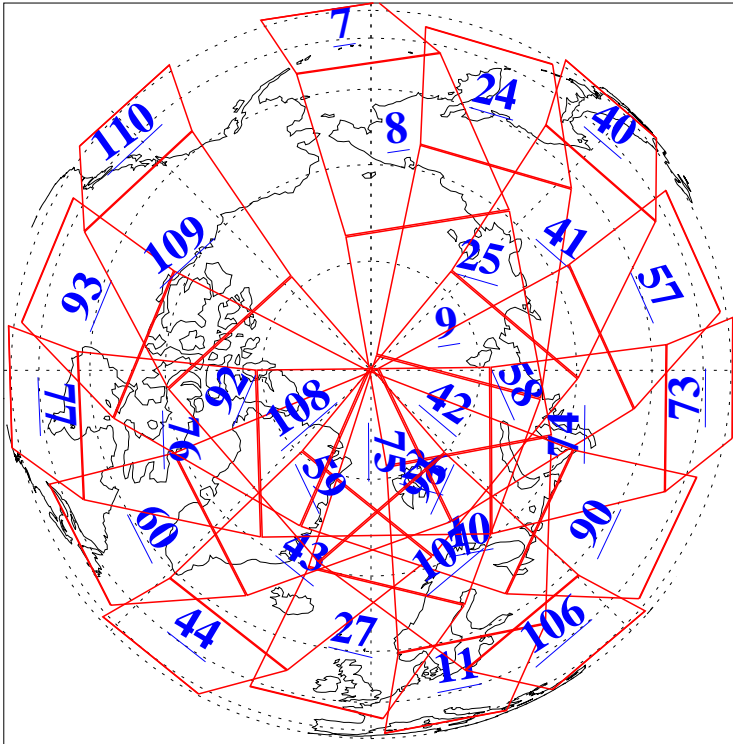

L1B Availability
AMSU Granules: 240
HSB Granules: 0
AIRS Granules: 240

14 Sep 2006
DoY 257
Aqua Day 1594
Granules: 1 to 120

Granules: 121 to 240

Legend: AMSU Available, HSB Available, AIRS Available

L1B Availability
AMSU Granules: 240
HSB Granules: 0
AIRS Granules: 240

14 Sep 2006
DoY 257
Aqua Day 1594
Ascending Granules

Descending Granules

Legend: AMSU Available, HSB Available, AIRS Available

L1B Availability
AMSU Granules: 240
HSB Granules: 0
AIRS Granules: 240

14 Sep 2006
DoY 257
Aqua Day 1594

Northern Hemisphere Granules

Southern Hemisphere Granules

Legend: AMSU Available, HSB Available, AIRS Available