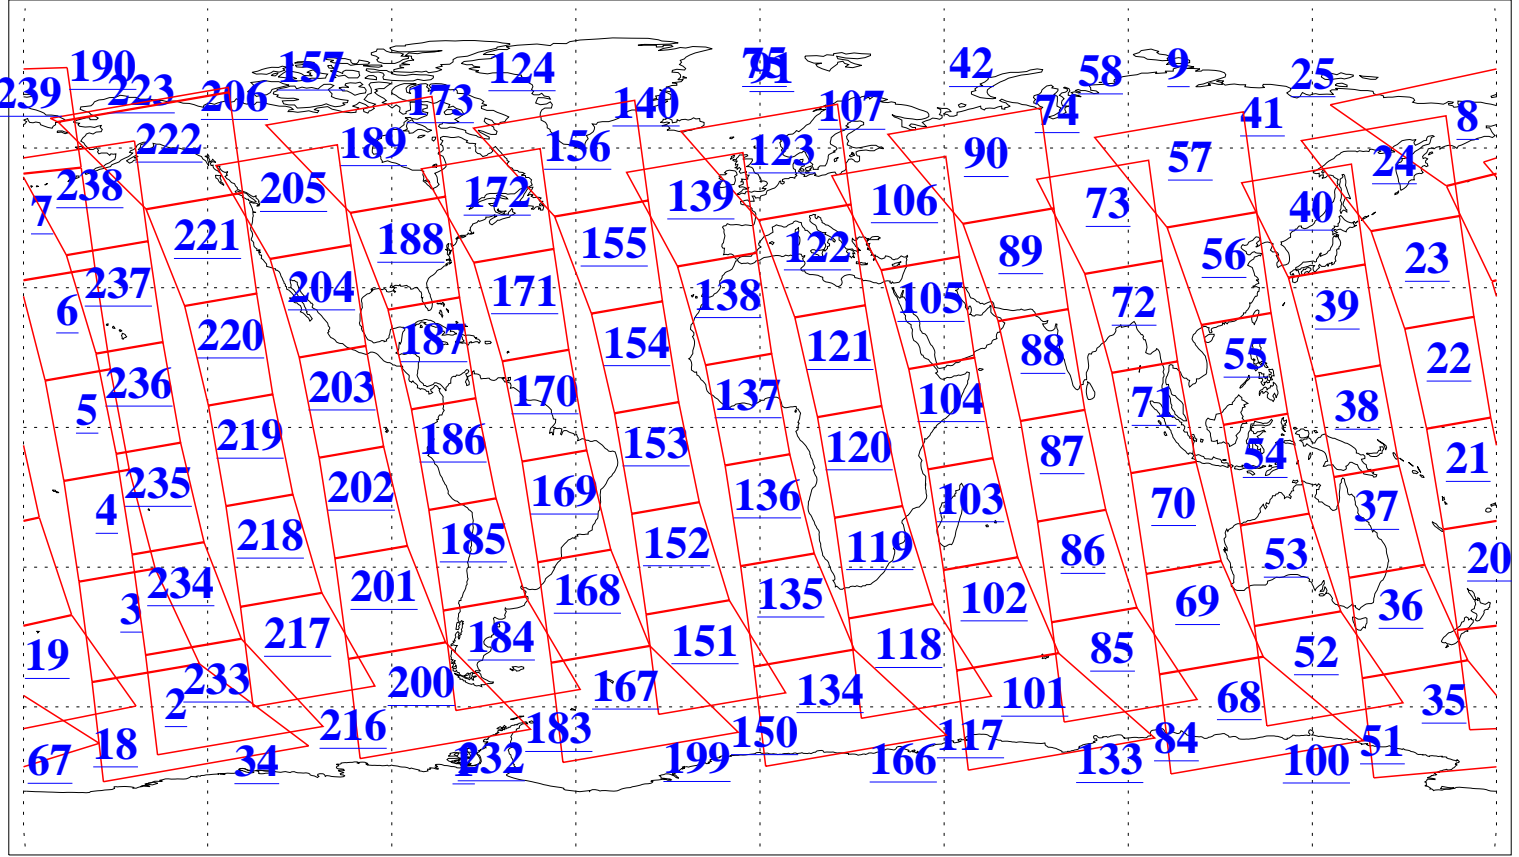

L1B Availability
AMSU Granules: 240
HSB Granules: 0
AIRS Granules: 240

14 Sep 2006
DoY 257
Aqua Day 1594
Granules: 1 to 120

Granules: 121 to 240

Legend: AMSU Available, HSB Available, AIRS Available

L1B Availability
AMSU Granules: 240
HSB Granules: 0
AIRS Granules: 240

14 Sep 2006
DoY 257
Aqua Day 1594
Ascending Granules

Descending Granules

Legend: AMSU Available, HSB Available, AIRS Available

L1B Availability
AMSU Granules: 240
HSB Granules: 0
AIRS Granules: 240

14 Sep 2006
DoY 257
Aqua Day 1594

Northern Hemisphere Granules

Southern Hemisphere Granules

Legend: AMSU Available, HSB Available, AIRS Available