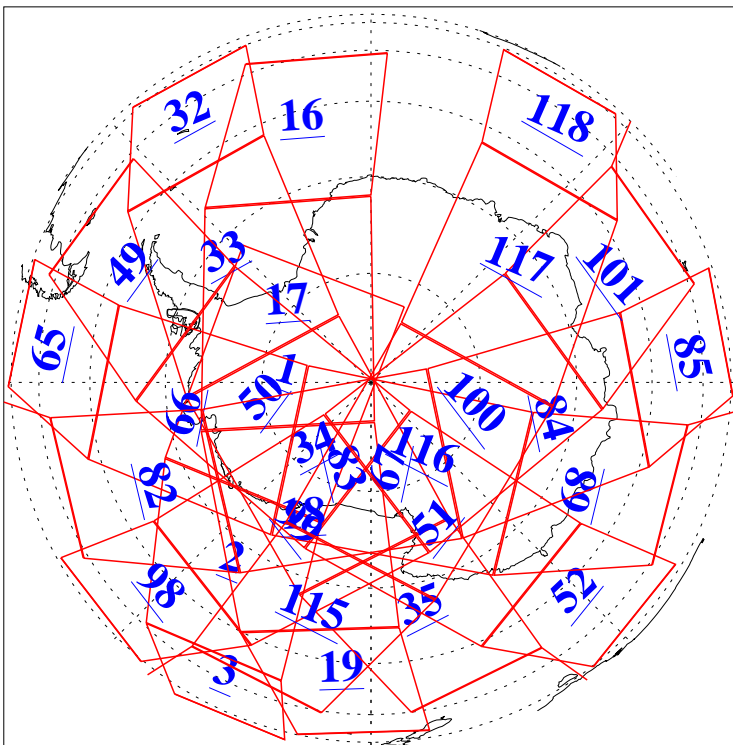

L1B Availability
AMSU Granules: 240
HSB Granules: 0
AIRS Granules: 240

14 Sep 2006
DoY 257
Aqua Day 1594
Granules: 1 to 120

Granules: 121 to 240

Legend: AMSU Available, HSB Available, AIRS Available

L1B Availability
AMSU Granules: 240
HSB Granules: 0
AIRS Granules: 240

14 Sep 2006
DoY 257
Aqua Day 1594
Ascending Granules

Descending Granules

Legend: AMSU Available, HSB Available, AIRS Available

L1B Availability
AMSU Granules: 240
HSB Granules: 0
AIRS Granules: 240

14 Sep 2006
DoY 257
Aqua Day 1594

Northern Hemisphere Granules

Southern Hemisphere Granules

Legend: AMSU Available, HSB Available, AIRS Available