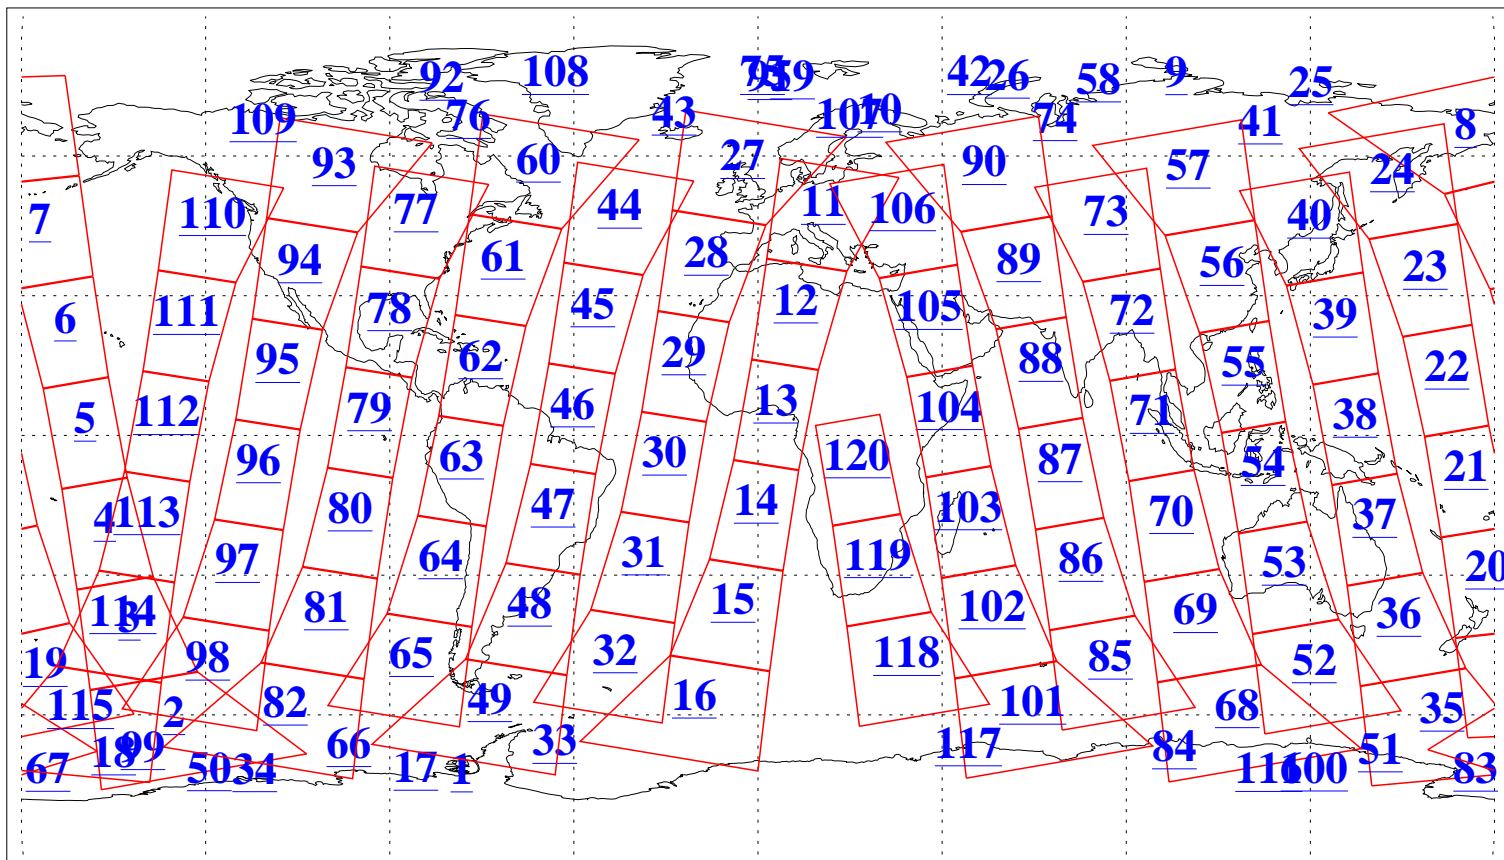

L1B Availability
AMSU Granules: 240
HSB Granules: 0
AIRS Granules: 240

14 Sep 2006
DoY 257
Aqua Day 1594
Granules: 1 to 120

Granules: 121 to 240

Legend: AMSU Available, HSB Available, AIRS Available

L1B Availability
AMSU Granules: 240
HSB Granules: 0
AIRS Granules: 240

14 Sep 2006
DoY 257
Aqua Day 1594
Ascending Granules

Descending Granules

Legend: AMSU Available, HSB Available, AIRS Available

L1B Availability
AMSU Granules: 240
HSB Granules: 0
AIRS Granules: 240

14 Sep 2006
DoY 257
Aqua Day 1594

Northern Hemisphere Granules

Southern Hemisphere Granules

Legend: AMSU Available, HSB Available, AIRS Available