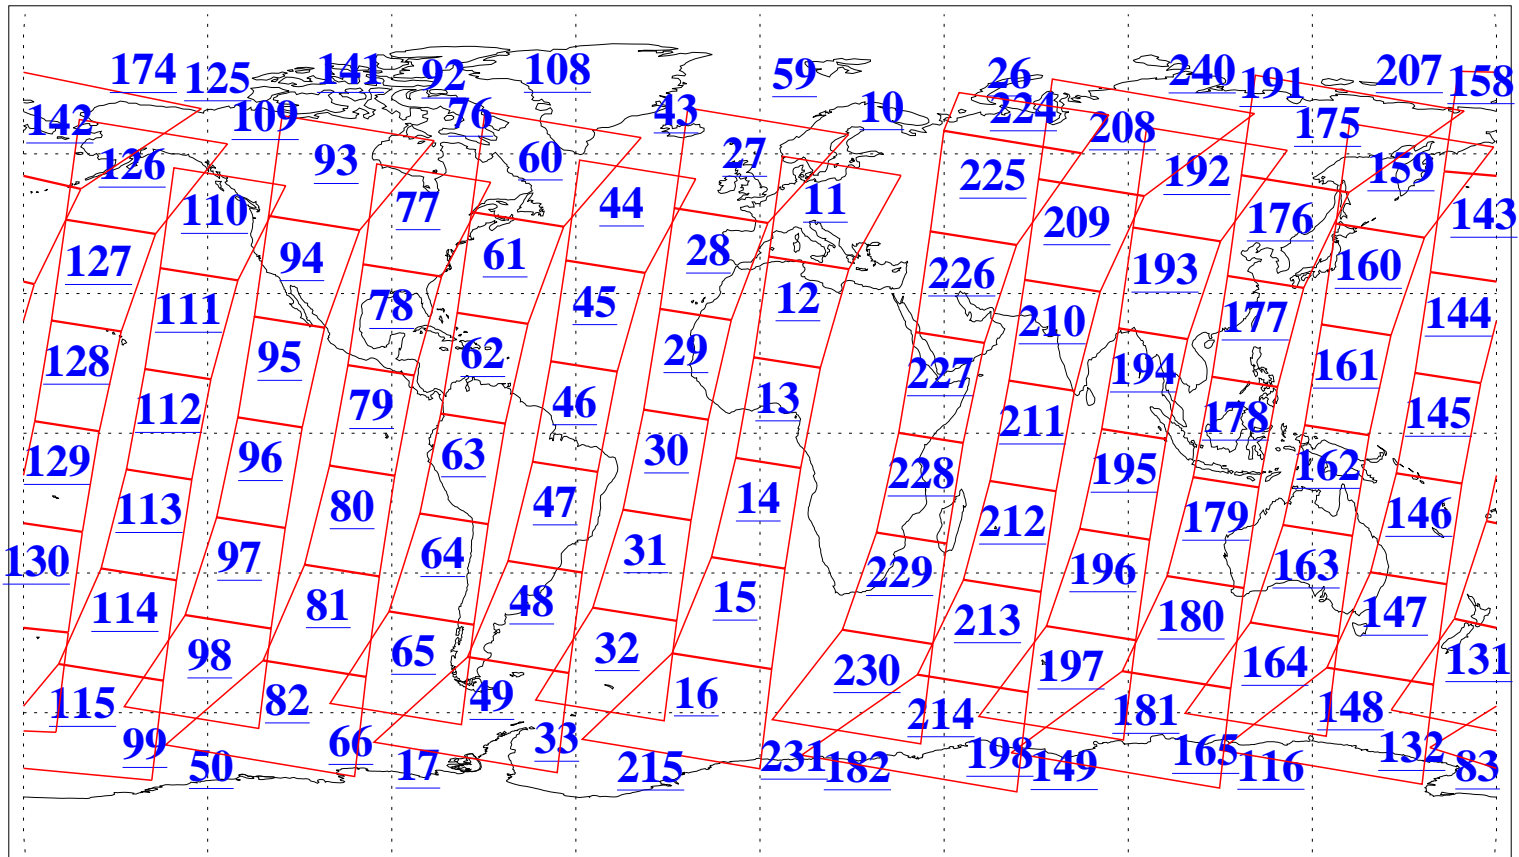

L1B Availability
AMSU Granules: 240
HSB Granules: 0
AIRS Granules: 240

14 Sep 2006
DoY 257
Aqua Day 1594
Granules: 1 to 120

Granules: 121 to 240

Legend: AMSU Available, HSB Available, AIRS Available

L1B Availability
AMSU Granules: 240
HSB Granules: 0
AIRS Granules: 240

14 Sep 2006
DoY 257
Aqua Day 1594
Ascending Granules

Descending Granules

Legend: AMSU Available, HSB Available, AIRS Available

L1B Availability
AMSU Granules: 240
HSB Granules: 0
AIRS Granules: 240

14 Sep 2006
DoY 257
Aqua Day 1594

Northern Hemisphere Granules

Southern Hemisphere Granules

Legend: AMSU Available, HSB Available, AIRS Available