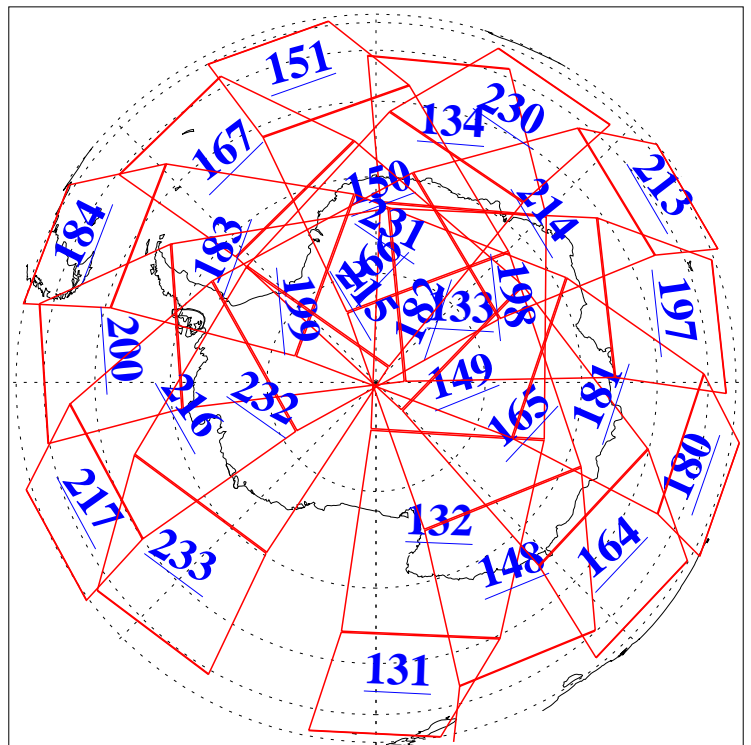

L1B Availability
AMSU Granules: 240
HSB Granules: 0
AIRS Granules: 240

14 Sep 2006
DoY 257
Aqua Day 1594
Granules: 1 to 120

Granules: 121 to 240

Legend: AMSU Available, HSB Available, AIRS Available

L1B Availability
AMSU Granules: 240
HSB Granules: 0
AIRS Granules: 240

14 Sep 2006
DoY 257
Aqua Day 1594
Ascending Granules

Descending Granules

Legend: AMSU Available, HSB Available, AIRS Available

L1B Availability
AMSU Granules: 240
HSB Granules: 0
AIRS Granules: 240

14 Sep 2006
DoY 257
Aqua Day 1594

Northern Hemisphere Granules

Southern Hemisphere Granules

Legend: AMSU Available, HSB Available, AIRS Available