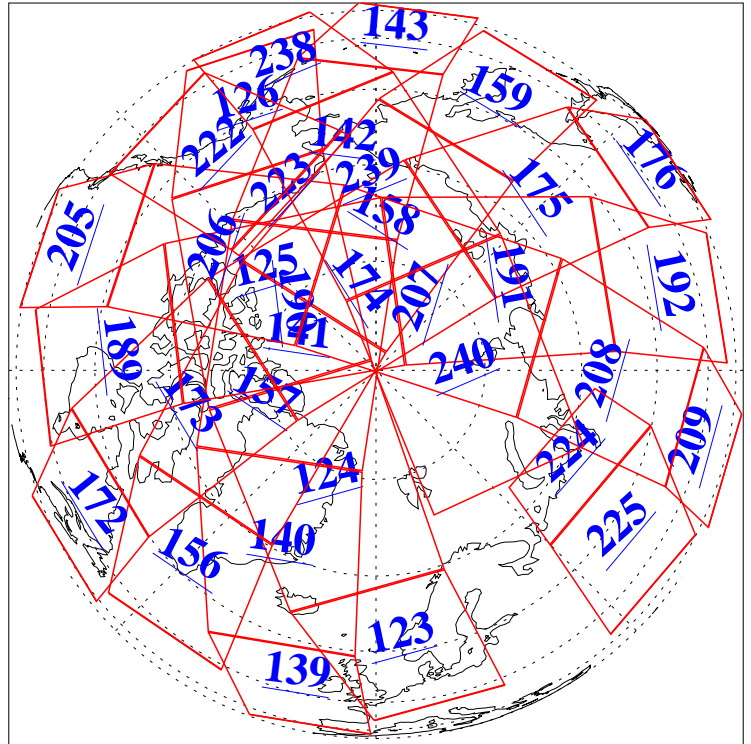

L1B Availability
AMSU Granules: 240
HSB Granules: 0
AIRS Granules: 240

14 Sep 2006
DoY 257
Aqua Day 1594
Granules: 1 to 120

Granules: 121 to 240

Legend: AMSU Available, HSB Available, AIRS Available

L1B Availability
AMSU Granules: 240
HSB Granules: 0
AIRS Granules: 240

14 Sep 2006
DoY 257
Aqua Day 1594
Ascending Granules

Descending Granules

Legend: AMSU Available, HSB Available, AIRS Available

L1B Availability
AMSU Granules: 240
HSB Granules: 0
AIRS Granules: 240

14 Sep 2006
DoY 257
Aqua Day 1594

Northern Hemisphere Granules

Southern Hemisphere Granules

Legend: AMSU Available, HSB Available, AIRS Available