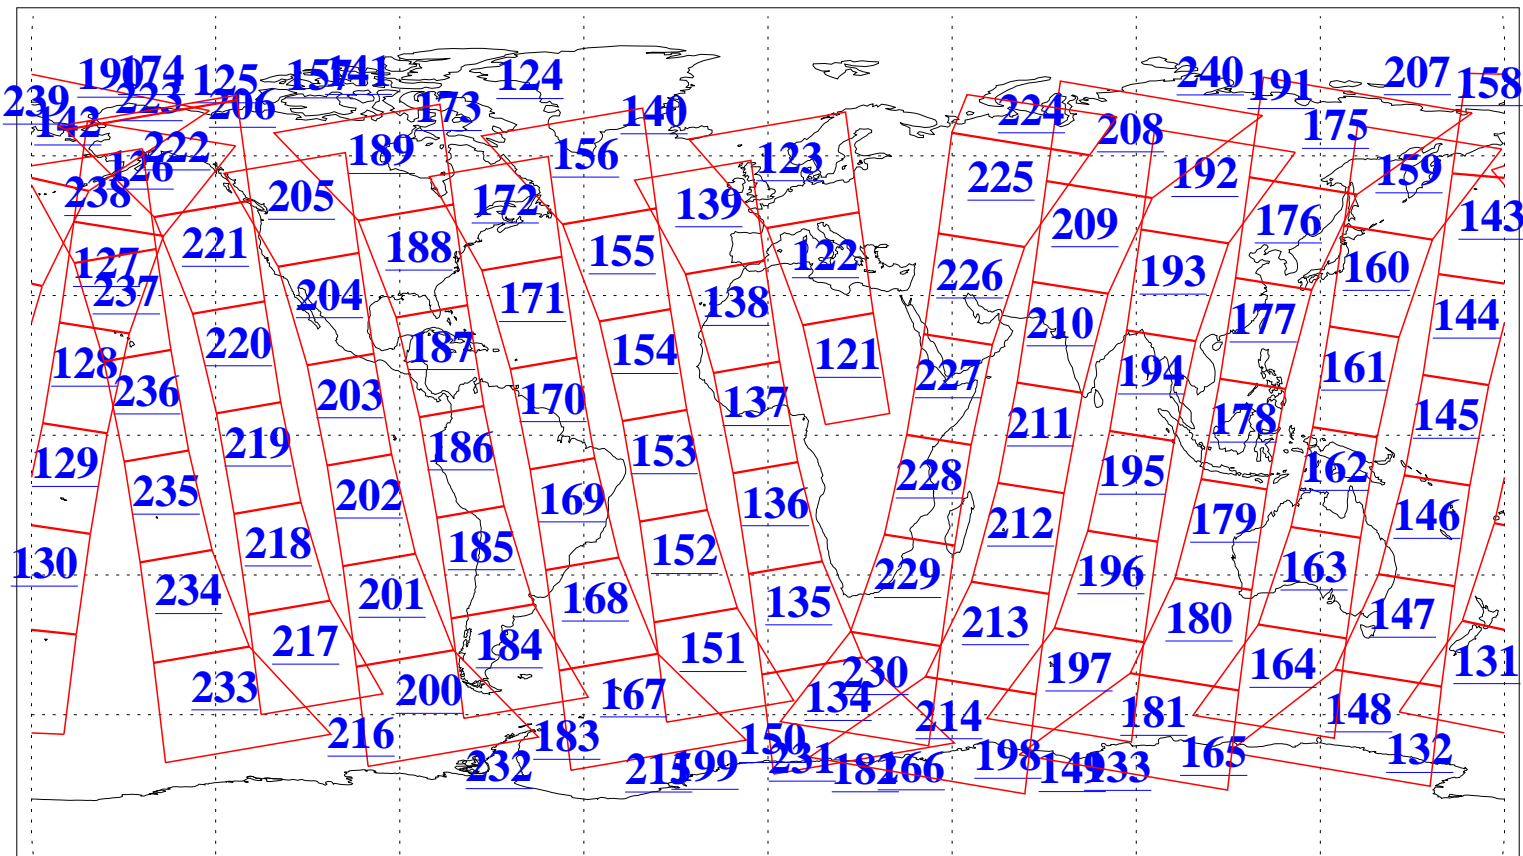

L1B Availability
AMSU Granules: 240
HSB Granules: 0
AIRS Granules: 240

14 Sep 2006
DoY 257
Aqua Day 1594
Granules: 1 to 120

Granules: 121 to 240

Legend: AMSU Available, HSB Available, AIRS Available

L1B Availability
AMSU Granules: 240
HSB Granules: 0
AIRS Granules: 240

14 Sep 2006
DoY 257
Aqua Day 1594
Ascending Granules

Descending Granules

Legend: AMSU Available, HSB Available, AIRS Available

L1B Availability
AMSU Granules: 240
HSB Granules: 0
AIRS Granules: 240

14 Sep 2006
DoY 257
Aqua Day 1594

Northern Hemisphere Granules

Southern Hemisphere Granules

Legend: AMSU Available, HSB Available, AIRS Available