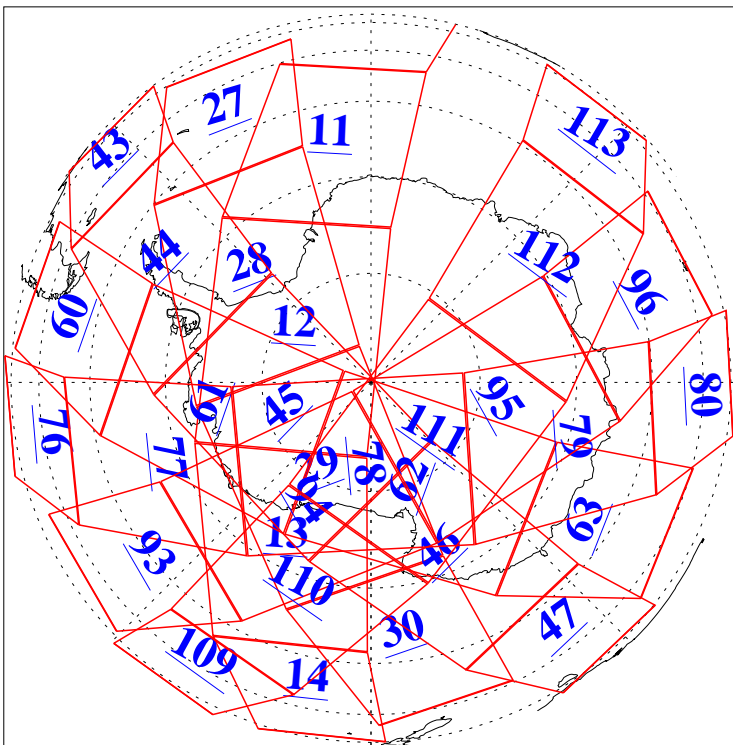

L1B Availability
AMSU Granules: 240
HSB Granules: 0
AIRS Granules: 240

11 Sep 2006
DoY 254
Aqua Day 1591
Granules: 1 to 120

Granules: 121 to 240

Legend: AMSU Available, HSB Available, AIRS Available

L1B Availability
AMSU Granules: 240
HSB Granules: 0
AIRS Granules: 240

11 Sep 2006
DoY 254
Aqua Day 1591
Ascending Granules

Descending Granules

Legend: AMSU Available, HSB Available, AIRS Available

L1B Availability
 AMSU Granules: 240
 HSB Granules: 0
 AIRS Granules: 240

11 Sep 2006
 DoY 254
 Aqua Day 1591

Northern Hemisphere Granules

Southern Hemisphere Granules

Legend: AMSU Available, HSB Available, AIRS Available