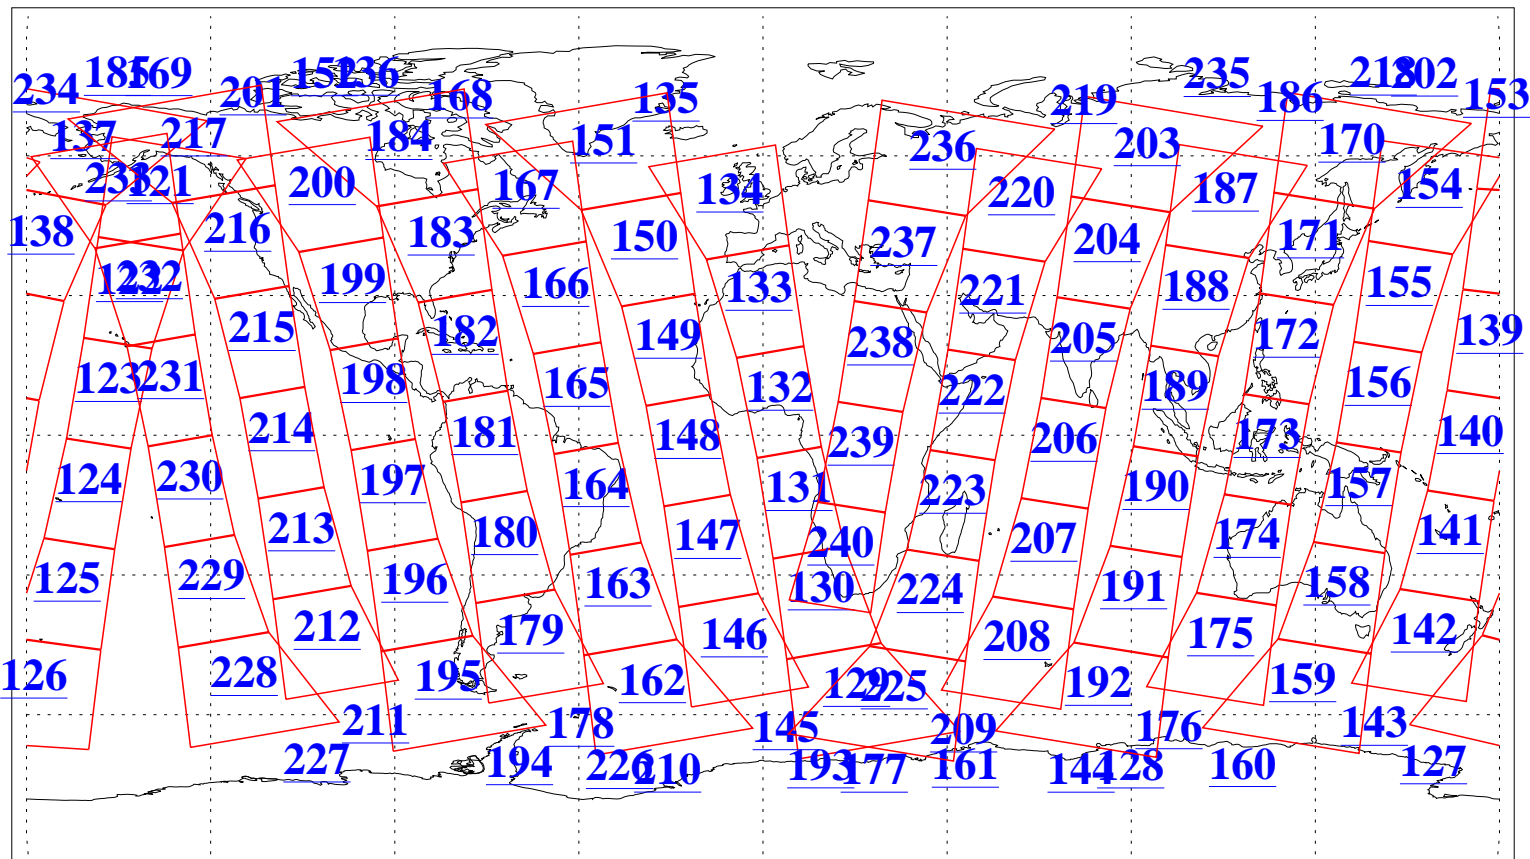

L1B Availability
AMSU Granules: 240
HSB Granules: 0
AIRS Granules: 240

11 Sep 2006
DoY 254
Aqua Day 1591
Granules: 1 to 120

Granules: 121 to 240

Legend: AMSU Available, HSB Available, AIRS Available

L1B Availability
AMSU Granules: 240
HSB Granules: 0
AIRS Granules: 240

11 Sep 2006
DoY 254
Aqua Day 1591
Ascending Granules

Descending Granules

Legend: AMSU Available, HSB Available, AIRS Available

L1B Availability
 AMSU Granules: 240
 HSB Granules: 0
 AIRS Granules: 240

11 Sep 2006
 DoY 254
 Aqua Day 1591