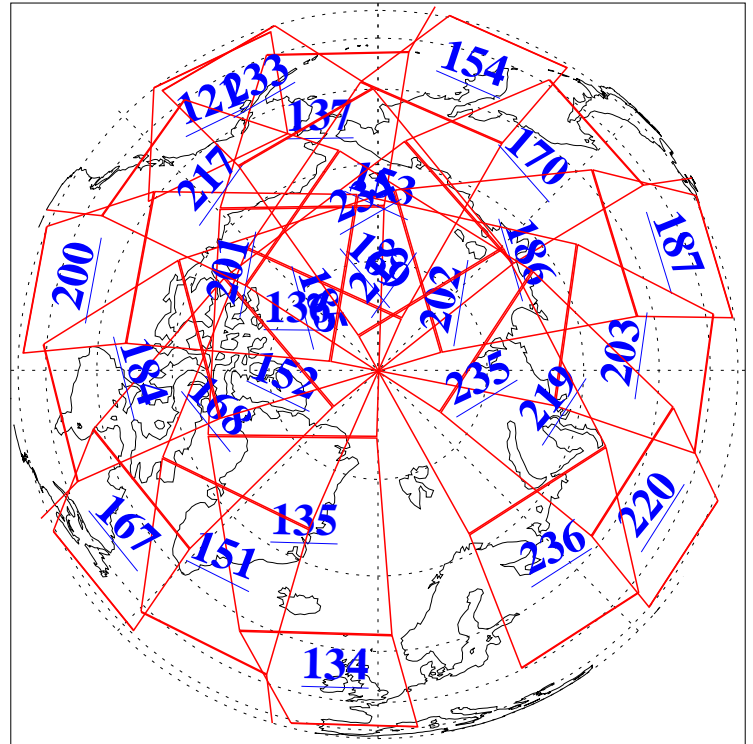

11 Sep 2006
DoY 254
Aqua Day 1591
Ascending Granules

Descending Granules

Legend: AMSU Available, HSB Available, AIRS Available

L1B Availability
 AMSU Granules: 240
 HSB Granules: 0
 AIRS Granules: 240

11 Sep 2006
 DoY 254
 Aqua Day 1591

Northern Hemisphere Granules

Southern Hemisphere Granules

Legend: AMSU Available, HSB Available, AIRS Available