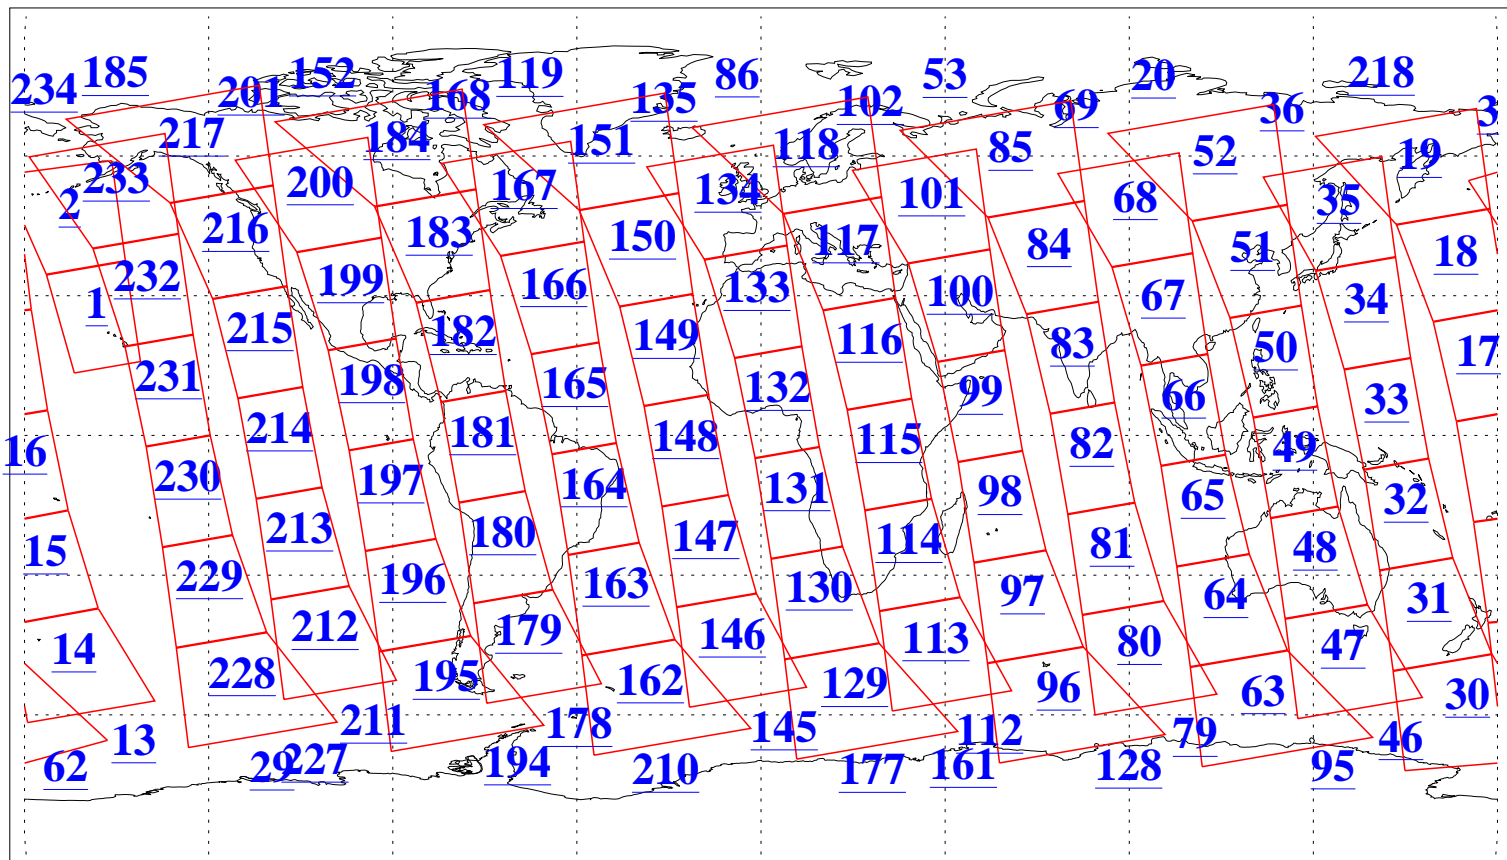

L1B Availability
AMSU Granules: 240
HSB Granules: 0
AIRS Granules: 240

11 Sep 2006
DoY 254
Aqua Day 1591
Granules: 1 to 120

Granules: 121 to 240

Legend: AMSU Available, HSB Available, AIRS Available

L1B Availability
AMSU Granules: 240
HSB Granules: 0
AIRS Granules: 240

11 Sep 2006
DoY 254
Aqua Day 1591
Ascending Granules

Descending Granules

Legend: AMSU Available, HSB Available, AIRS Available

L1B Availability
 AMSU Granules: 240
 HSB Granules: 0
 AIRS Granules: 240

11 Sep 2006
 DoY 254
 Aqua Day 1591

Northern Hemisphere Granules

Southern Hemisphere Granules

Legend: AMSU Available, HSB Available, AIRS Available