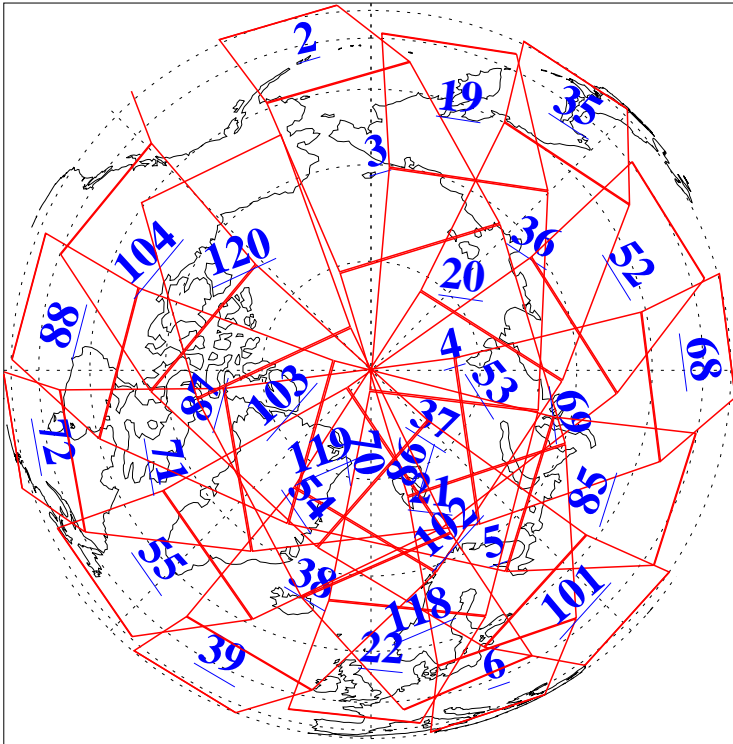

L1B Availability
AMSU Granules: 240
HSB Granules: 0
AIRS Granules: 240

11 Sep 2006
DoY 254
Aqua Day 1591
Granules: 1 to 120

Granules: 121 to 240

Legend: AMSU Available, HSB Available, AIRS Available

L1B Availability
AMSU Granules: 240
HSB Granules: 0
AIRS Granules: 240

11 Sep 2006
DoY 254
Aqua Day 1591
Ascending Granules

Descending Granules

Legend: AMSU Available, HSB Available, AIRS Available

L1B Availability
 AMSU Granules: 240
 HSB Granules: 0
 AIRS Granules: 240

11 Sep 2006
 DoY 254
 Aqua Day 1591

Northern Hemisphere Granules

Southern Hemisphere Granules

Legend: AMSU Available, HSB Available, AIRS Available