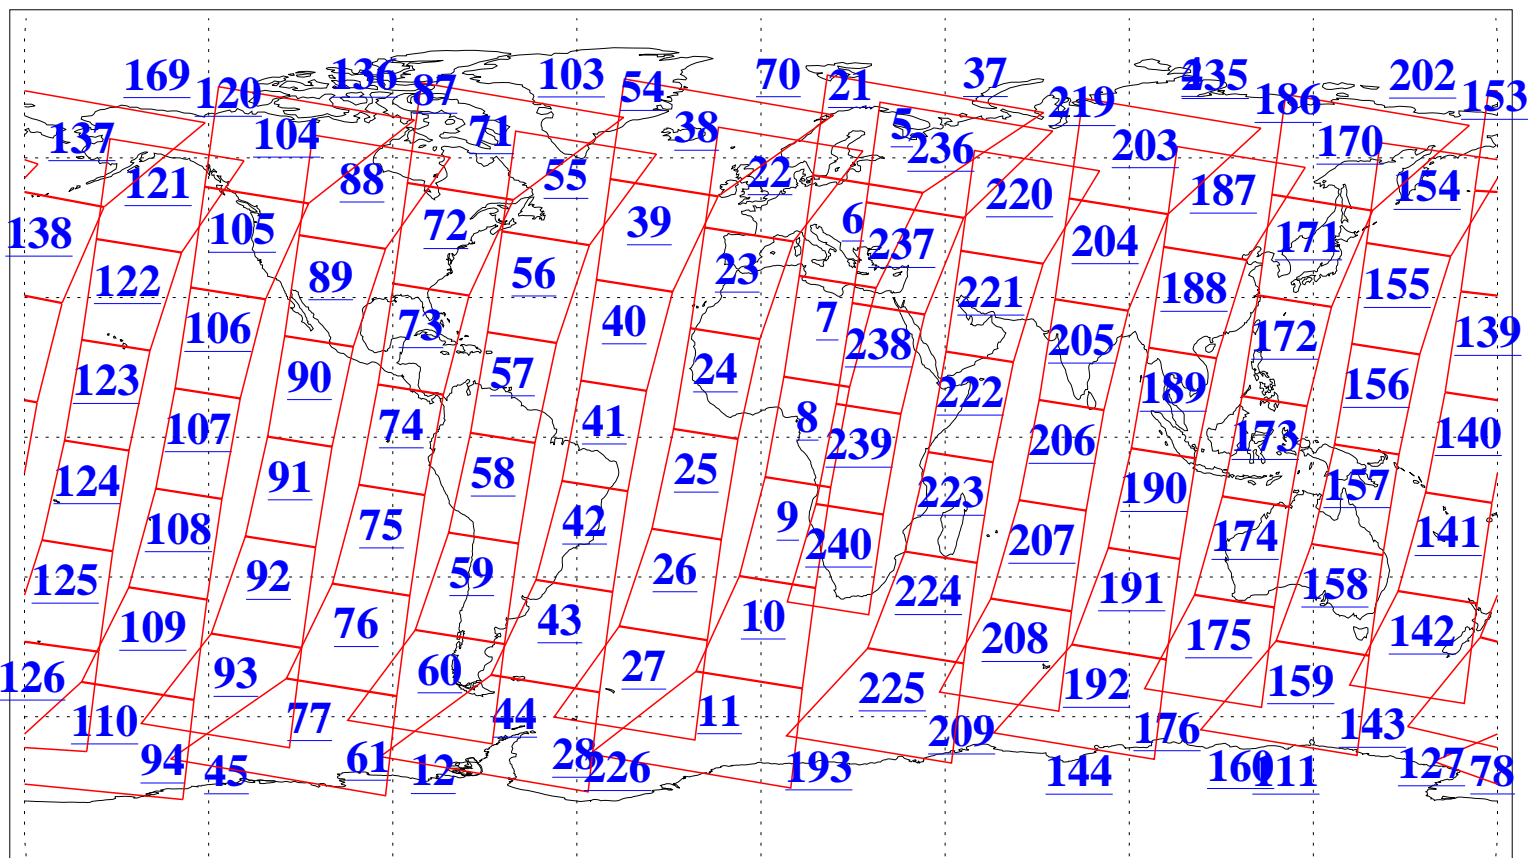

L1B Availability
AMSU Granules: 240
HSB Granules: 0
AIRS Granules: 240

11 Sep 2006
DoY 254
Aqua Day 1591
Granules: 1 to 120

Granules: 121 to 240

Legend: AMSU Available, HSB Available, AIRS Available

L1B Availability
AMSU Granules: 240
HSB Granules: 0
AIRS Granules: 240

11 Sep 2006
DoY 254
Aqua Day 1591
Ascending Granules

Descending Granules

Legend: AMSU Available, HSB Available, AIRS Available

L1B Availability
 AMSU Granules: 240
 HSB Granules: 0
 AIRS Granules: 240

11 Sep 2006
 DoY 254
 Aqua Day 1591

Northern Hemisphere Granules

Southern Hemisphere Granules

Legend: AMSU Available, HSB Available, AIRS Available