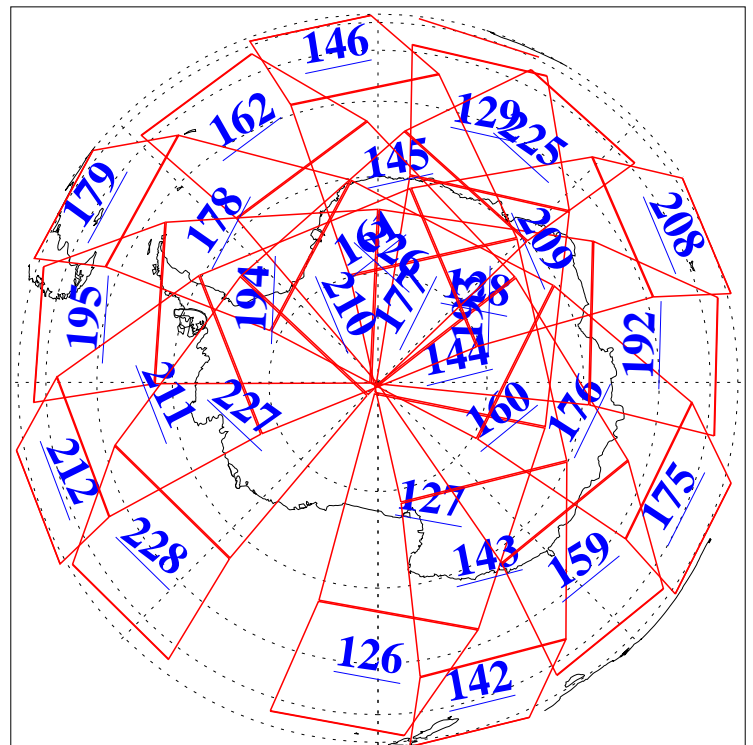

L1B Availability
AMSU Granules: 240
HSB Granules: 0
AIRS Granules: 240

11 Sep 2006
DoY 254
Aqua Day 1591
Granules: 1 to 120

Granules: 121 to 240

Legend: AMSU Available, HSB Available, AIRS Available

L1B Availability
AMSU Granules: 240
HSB Granules: 0
AIRS Granules: 240

11 Sep 2006
DoY 254
Aqua Day 1591
Ascending Granules

Descending Granules

Legend: AMSU Available, HSB Available, AIRS Available

L1B Availability
 AMSU Granules: 240
 HSB Granules: 0
 AIRS Granules: 240

11 Sep 2006
 DoY 254
 Aqua Day 1591

Northern Hemisphere Granules

Southern Hemisphere Granules

Legend: AMSU Available, HSB Available, AIRS Available