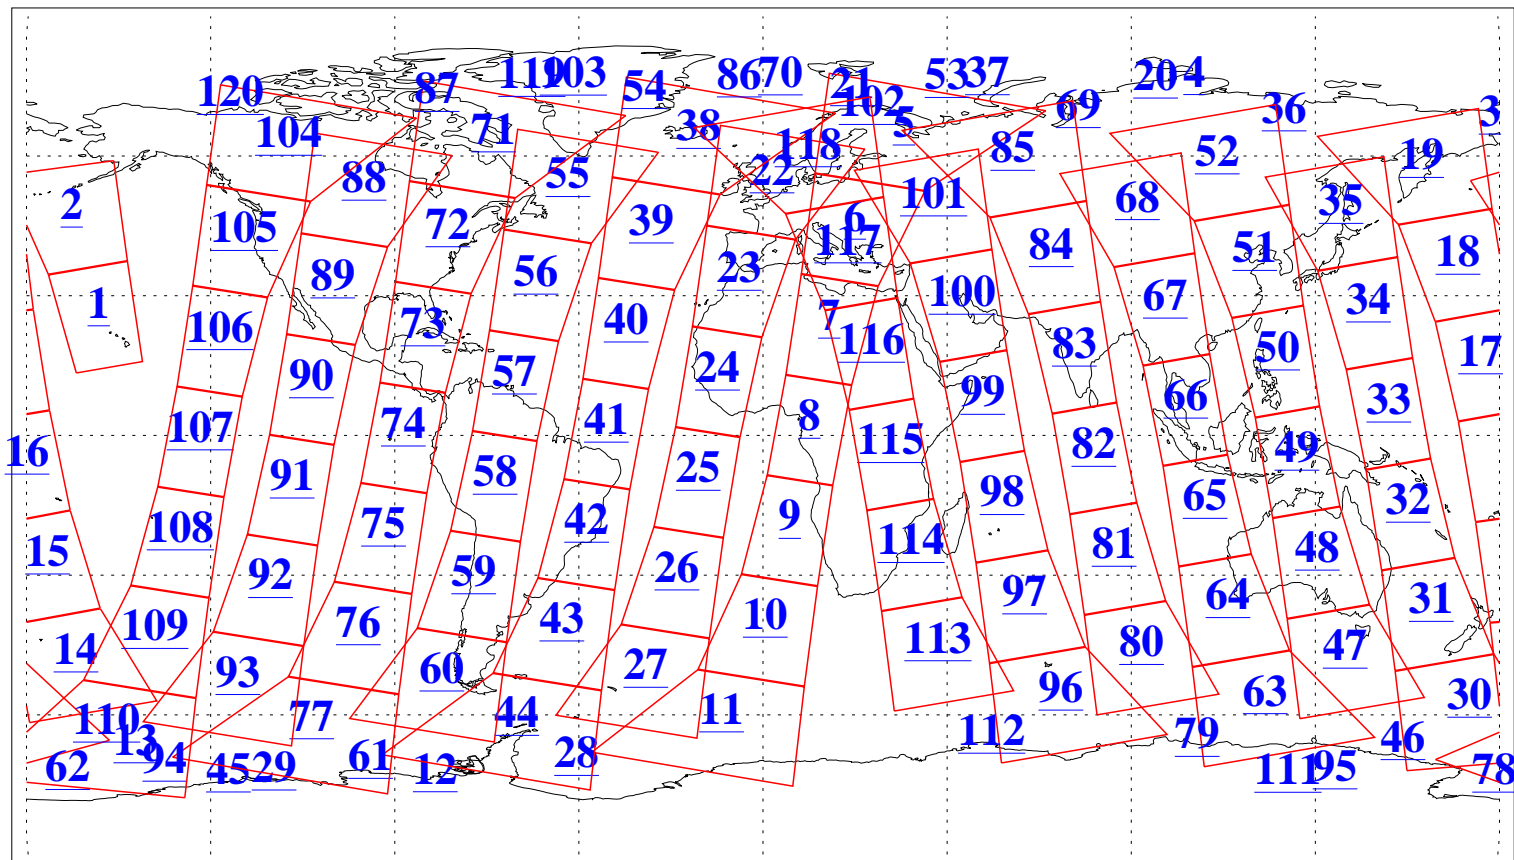

L1B Availability
AMSU Granules: 240
HSB Granules: 0
AIRS Granules: 240

11 Sep 2006
DoY 254
Aqua Day 1591
Granules: 1 to 120

Granules: 121 to 240

Legend: AMSU Available, HSB Available, AIRS Available

L1B Availability
AMSU Granules: 240
HSB Granules: 0
AIRS Granules: 240

11 Sep 2006
DoY 254
Aqua Day 1591
Ascending Granules

Descending Granules

Legend: AMSU Available, HSB Available, AIRS Available

L1B Availability
 AMSU Granules: 240
 HSB Granules: 0
 AIRS Granules: 240

11 Sep 2006
 DoY 254
 Aqua Day 1591

Northern Hemisphere Granules

Southern Hemisphere Granules

Legend: AMSU Available, HSB Available, AIRS Available