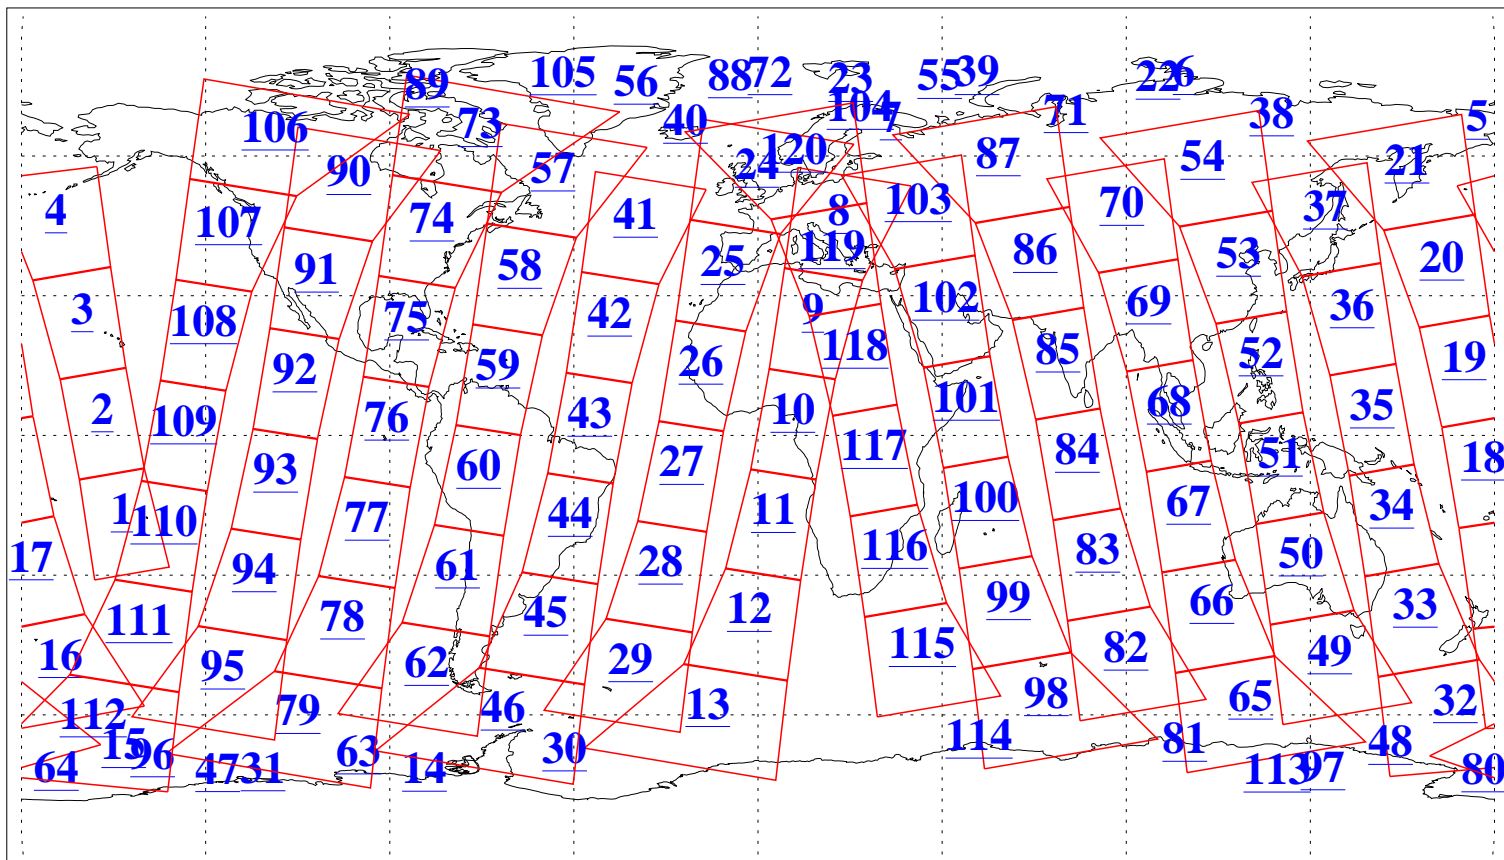

L1B Availability
AMSU Granules: 240
HSB Granules: 0
AIRS Granules: 240

9 Sep 2006
DoY 252
Aqua Day 1589
Granules: 1 to 120

Granules: 121 to 240

Legend: AMSU Available, HSB Available, AIRS Available

L1B Availability
AMSU Granules: 240
HSB Granules: 0
AIRS Granules: 240

9 Sep 2006
DoY 252
Aqua Day 1589
Ascending Granules

Descending Granules

Legend: AMSU Available, HSB Available, AIRS Available

L1B Availability
 AMSU Granules: 240
 HSB Granules: 0
 AIRS Granules: 240

9 Sep 2006
 DoY 252
 Aqua Day 1589

Northern Hemisphere Granules

Southern Hemisphere Granules

Legend: AMSU Available, HSB Available, AIRS Available