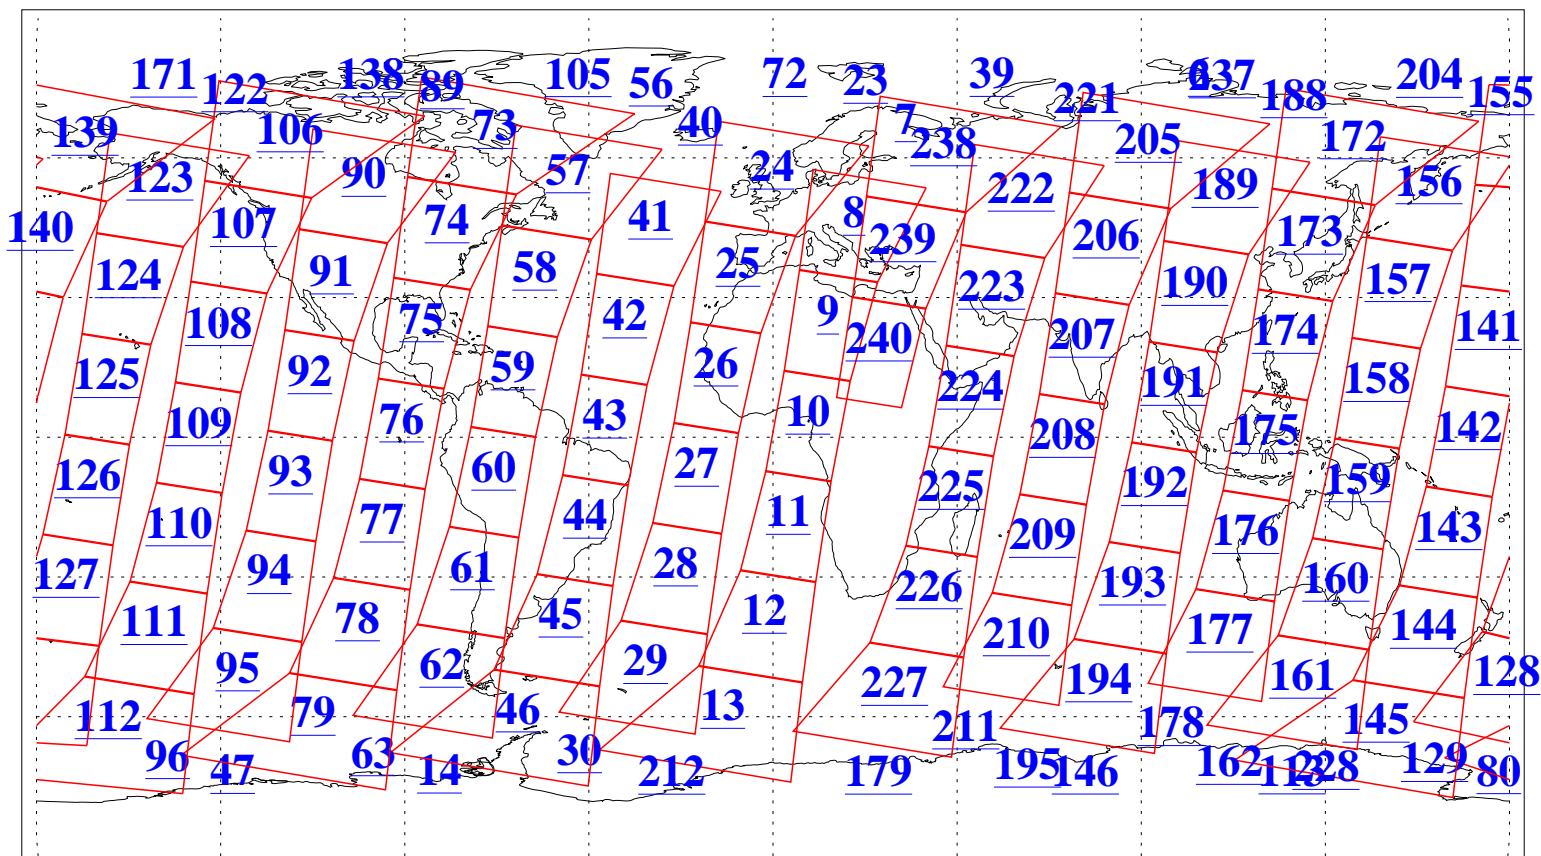

L1B Availability
AMSU Granules: 240
HSB Granules: 0
AIRS Granules: 240

9 Sep 2006
DoY 252
Aqua Day 1589
Granules: 1 to 120

Granules: 121 to 240

Legend: AMSU Available, HSB Available, AIRS Available

L1B Availability
AMSU Granules: 240
HSB Granules: 0
AIRS Granules: 240

9 Sep 2006
DoY 252
Aqua Day 1589
Ascending Granules

Descending Granules

Legend: AMSU Available, HSB Available, AIRS Available

L1B Availability
 AMSU Granules: 240
 HSB Granules: 0
 AIRS Granules: 240

9 Sep 2006
 DoY 252
 Aqua Day 1589

Northern Hemisphere Granules

Southern Hemisphere Granules

Legend: AMSU Available, HSB Available, AIRS Available