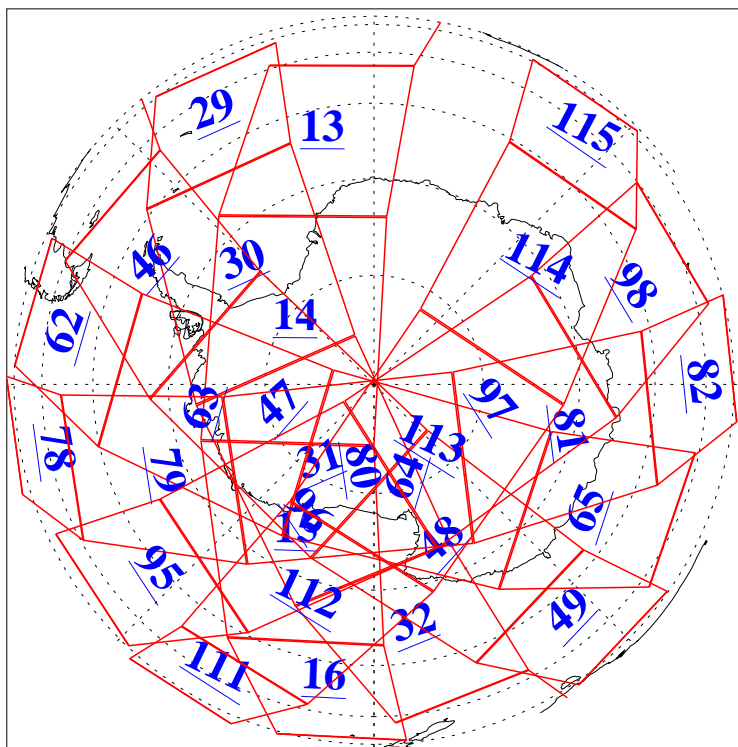

L1B Availability
AMSU Granules: 240
HSB Granules: 0
AIRS Granules: 240

9 Sep 2006
DoY 252
Aqua Day 1589
Granules: 1 to 120

Granules: 121 to 240

Legend: AMSU Available, HSB Available, AIRS Available

L1B Availability
AMSU Granules: 240
HSB Granules: 0
AIRS Granules: 240

9 Sep 2006
DoY 252
Aqua Day 1589
Ascending Granules

Descending Granules

Legend: AMSU Available, HSB Available, AIRS Available

L1B Availability
 AMSU Granules: 240
 HSB Granules: 0
 AIRS Granules: 240

9 Sep 2006
 DoY 252
 Aqua Day 1589

Northern Hemisphere Granules

Southern Hemisphere Granules

Legend: AMSU Available, HSB Available, AIRS Available