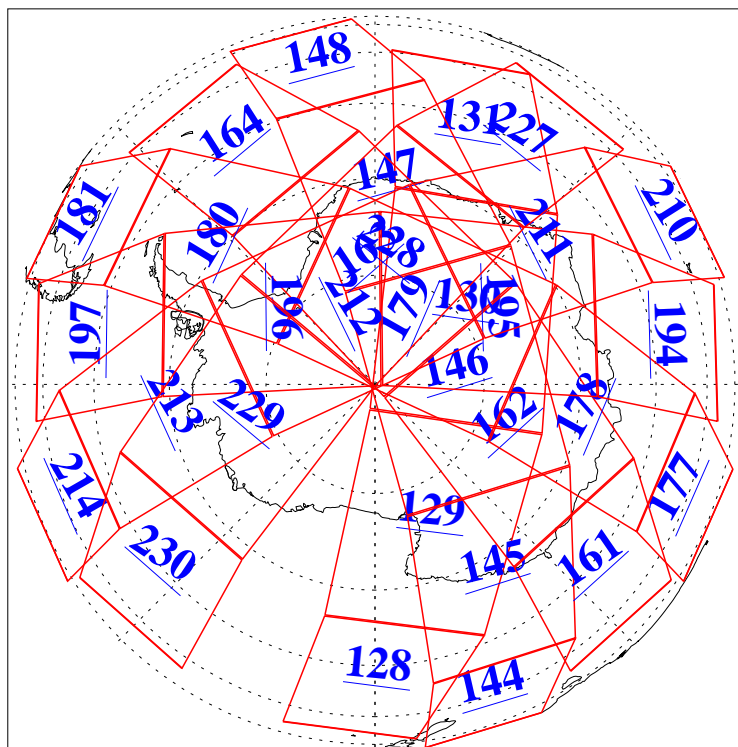

L1B Availability
AMSU Granules: 240
HSB Granules: 0
AIRS Granules: 240

9 Sep 2006
DoY 252
Aqua Day 1589
Granules: 1 to 120

Granules: 121 to 240

Legend: AMSU Available, HSB Available, AIRS Available

L1B Availability
AMSU Granules: 240
HSB Granules: 0
AIRS Granules: 240

9 Sep 2006
DoY 252
Aqua Day 1589
Ascending Granules

Descending Granules

Legend: AMSU Available, HSB Available, AIRS Available

L1B Availability
 AMSU Granules: 240
 HSB Granules: 0
 AIRS Granules: 240

9 Sep 2006
 DoY 252
 Aqua Day 1589

Northern Hemisphere Granules

Southern Hemisphere Granules

Legend: AMSU Available, HSB Available, AIRS Available