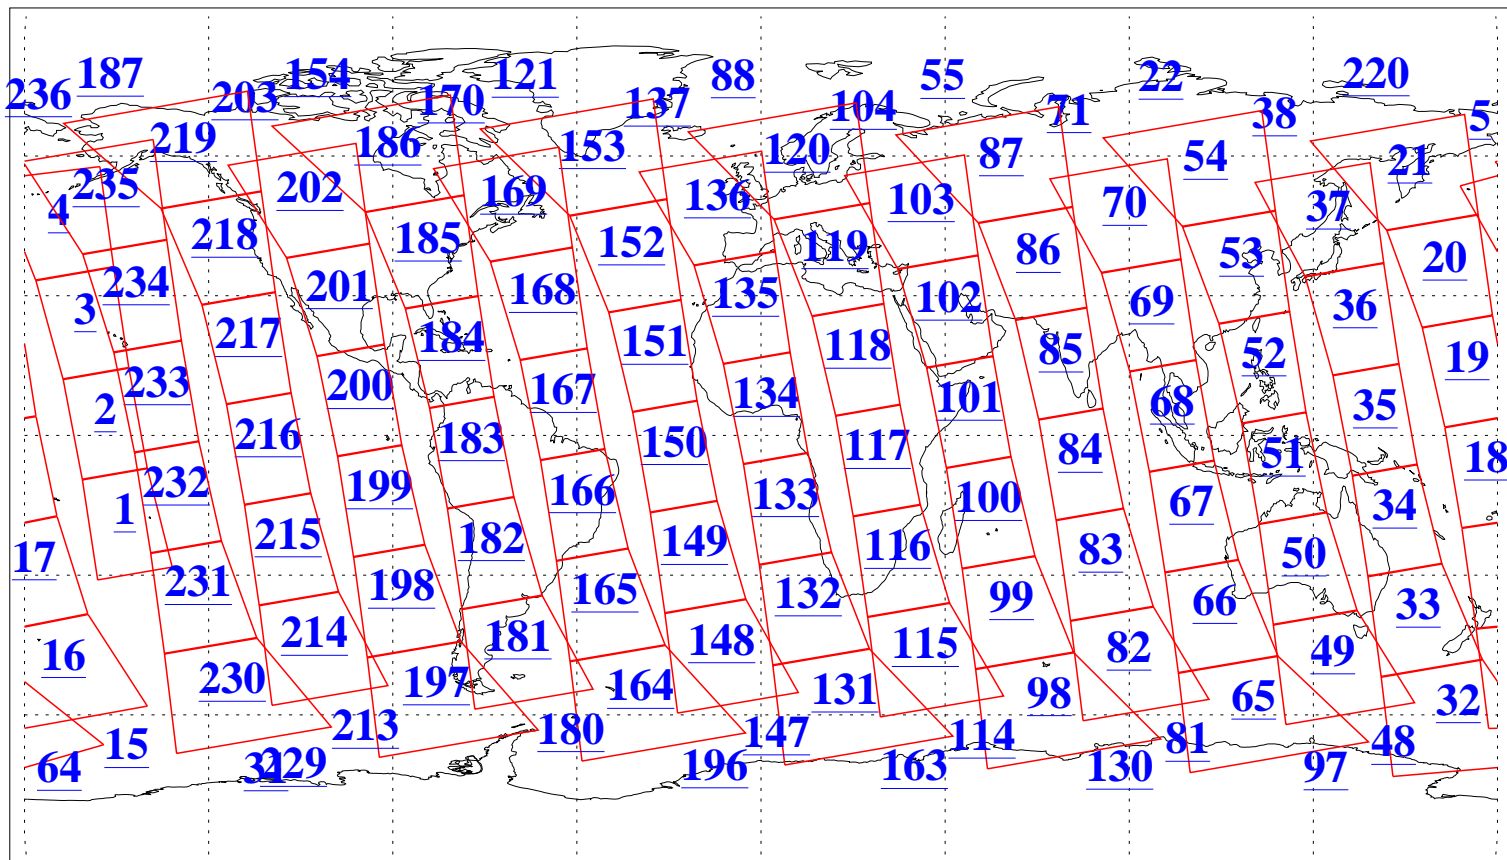

L1B Availability
AMSU Granules: 240
HSB Granules: 0
AIRS Granules: 240

9 Sep 2006
DoY 252
Aqua Day 1589
Granules: 1 to 120

Granules: 121 to 240

Legend: AMSU Available, HSB Available, AIRS Available

L1B Availability
AMSU Granules: 240
HSB Granules: 0
AIRS Granules: 240

9 Sep 2006
DoY 252
Aqua Day 1589
Ascending Granules

Descending Granules

Legend: AMSU Available, HSB Available, AIRS Available

L1B Availability
 AMSU Granules: 240
 HSB Granules: 0
 AIRS Granules: 240

9 Sep 2006
 DoY 252
 Aqua Day 1589

Northern Hemisphere Granules

Southern Hemisphere Granules

Legend: AMSU Available, HSB Available, AIRS Available