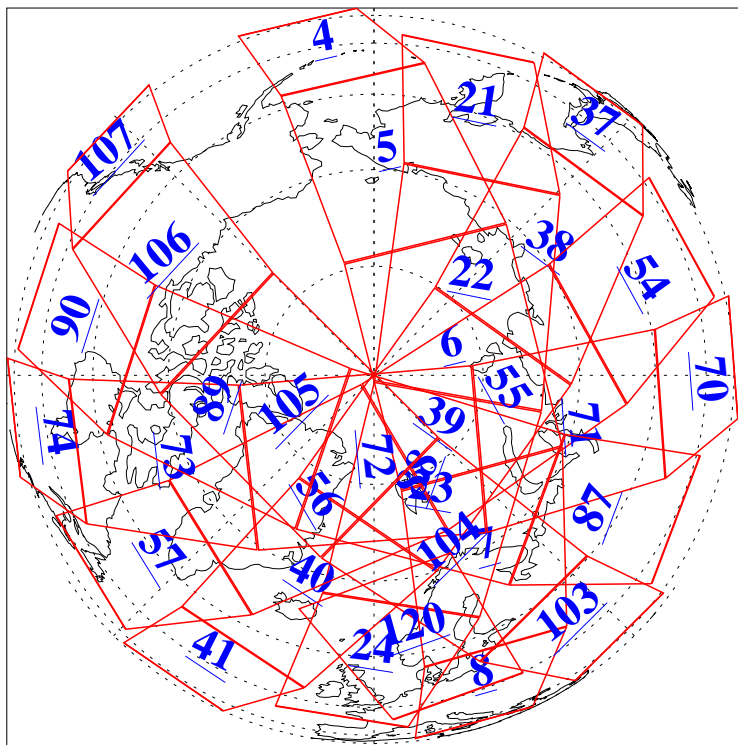

L1B Availability
AMSU Granules: 240
HSB Granules: 0
AIRS Granules: 240

9 Sep 2006
DoY 252
Aqua Day 1589
Granules: 1 to 120

Granules: 121 to 240

Legend: AMSU Available, HSB Available, AIRS Available

L1B Availability
AMSU Granules: 240
HSB Granules: 0
AIRS Granules: 240

9 Sep 2006
DoY 252
Aqua Day 1589
Ascending Granules

Descending Granules

Legend: AMSU Available, HSB Available, AIRS Available

L1B Availability
 AMSU Granules: 240
 HSB Granules: 0
 AIRS Granules: 240

9 Sep 2006
 DoY 252
 Aqua Day 1589

Northern Hemisphere Granules

Southern Hemisphere Granules

Legend: AMSU Available, HSB Available, AIRS Available