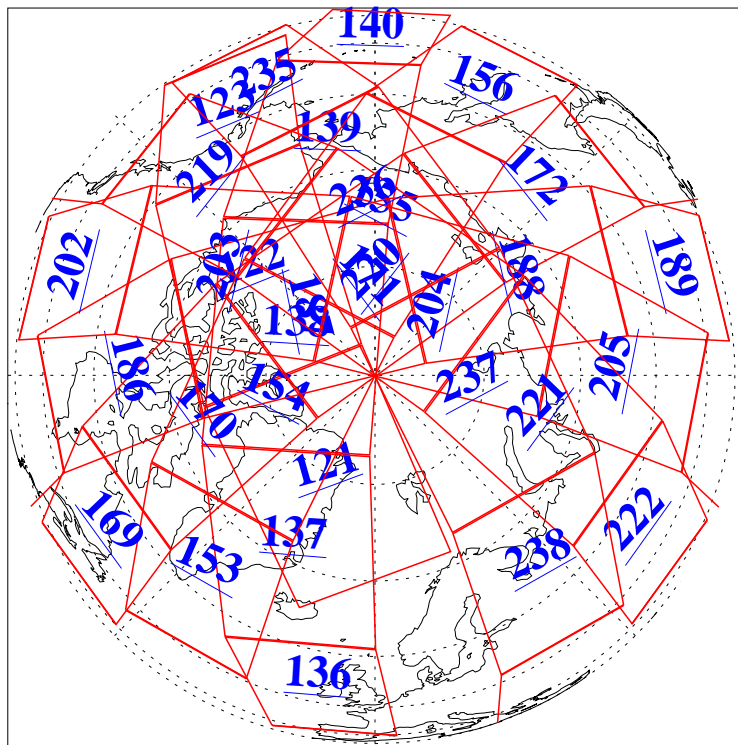

L1B Availability
AMSU Granules: 240
HSB Granules: 0
AIRS Granules: 240

9 Sep 2006
DoY 252
Aqua Day 1589
Granules: 1 to 120

Granules: 121 to 240

Legend: AMSU Available, HSB Available, AIRS Available

L1B Availability
AMSU Granules: 240
HSB Granules: 0
AIRS Granules: 240

9 Sep 2006
DoY 252
Aqua Day 1589
Ascending Granules

Descending Granules

Legend: AMSU Available, HSB Available, AIRS Available

L1B Availability
 AMSU Granules: 240
 HSB Granules: 0
 AIRS Granules: 240

9 Sep 2006
 DoY 252
 Aqua Day 1589

Northern Hemisphere Granules

Southern Hemisphere Granules

Legend: AMSU Available, HSB Available, AIRS Available