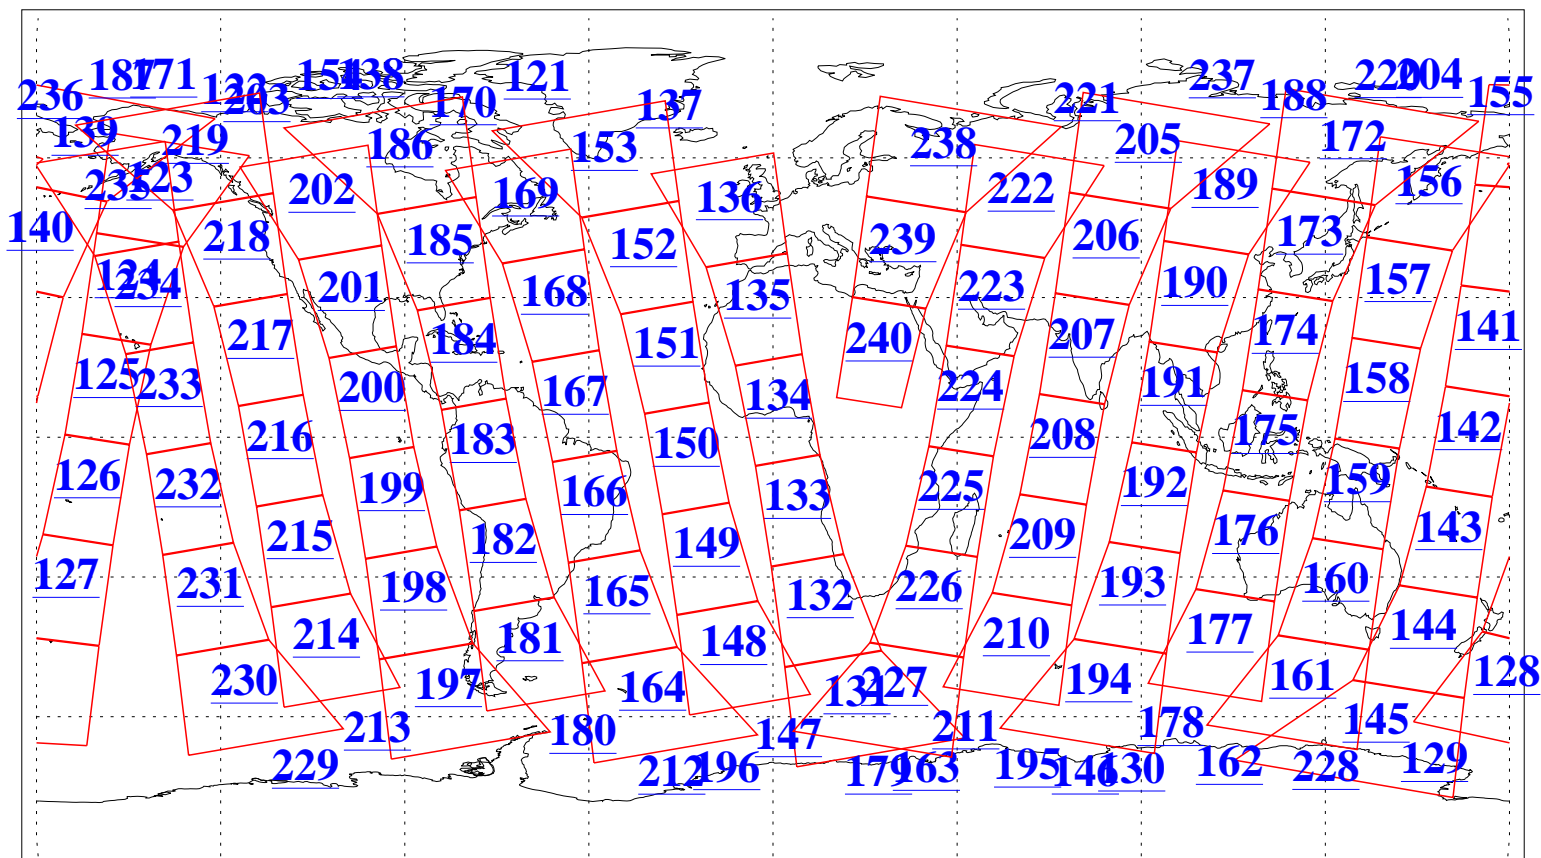

L1B Availability
AMSU Granules: 240
HSB Granules: 0
AIRS Granules: 240

9 Sep 2006
DoY 252
Aqua Day 1589
Granules: 1 to 120

Granules: 121 to 240

Legend: AMSU Available, HSB Available, AIRS Available

L1B Availability
AMSU Granules: 240
HSB Granules: 0
AIRS Granules: 240

9 Sep 2006
DoY 252
Aqua Day 1589
Ascending Granules

Descending Granules

Legend: AMSU Available, HSB Available, AIRS Available

L1B Availability
 AMSU Granules: 240
 HSB Granules: 0
 AIRS Granules: 240

9 Sep 2006
 DoY 252
 Aqua Day 1589

Northern Hemisphere Granules

Southern Hemisphere Granules

Legend: AMSU Available, HSB Available, AIRS Available