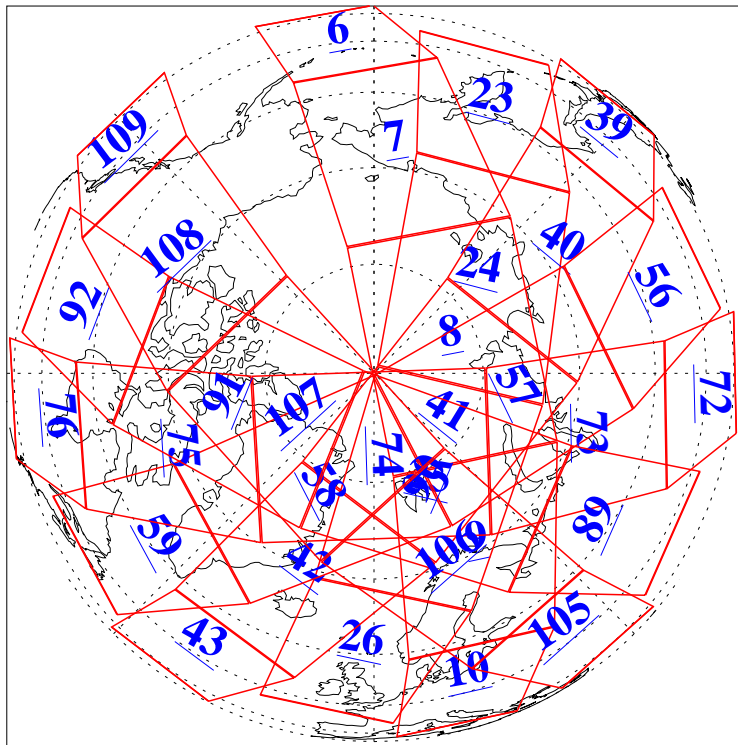

L1B Availability
AMSU Granules: 240
HSB Granules: 0
AIRS Granules: 211

7 Sep 2006
DoY 250
Aqua Day 1587
Granules: 1 to 120

Granules: 121 to 240

Legend: AMSU Available, HSB Available, AIRS Available

L1B Availability
AMSU Granules: 240
HSB Granules: 0
AIRS Granules: 211

7 Sep 2006
DoY 250
Aqua Day 1587
Ascending Granules

Descending Granules

Legend: AMSU Available, HSB Available, AIRS Available

L1B Availability
 AMSU Granules: 240
 HSB Granules: 0
 AIRS Granules: 211

7 Sep 2006
 DoY 250
 Aqua Day 1587

Northern Hemisphere Granules

Southern Hemisphere Granules

Legend: AMSU Available, HSB Available, AIRS Available