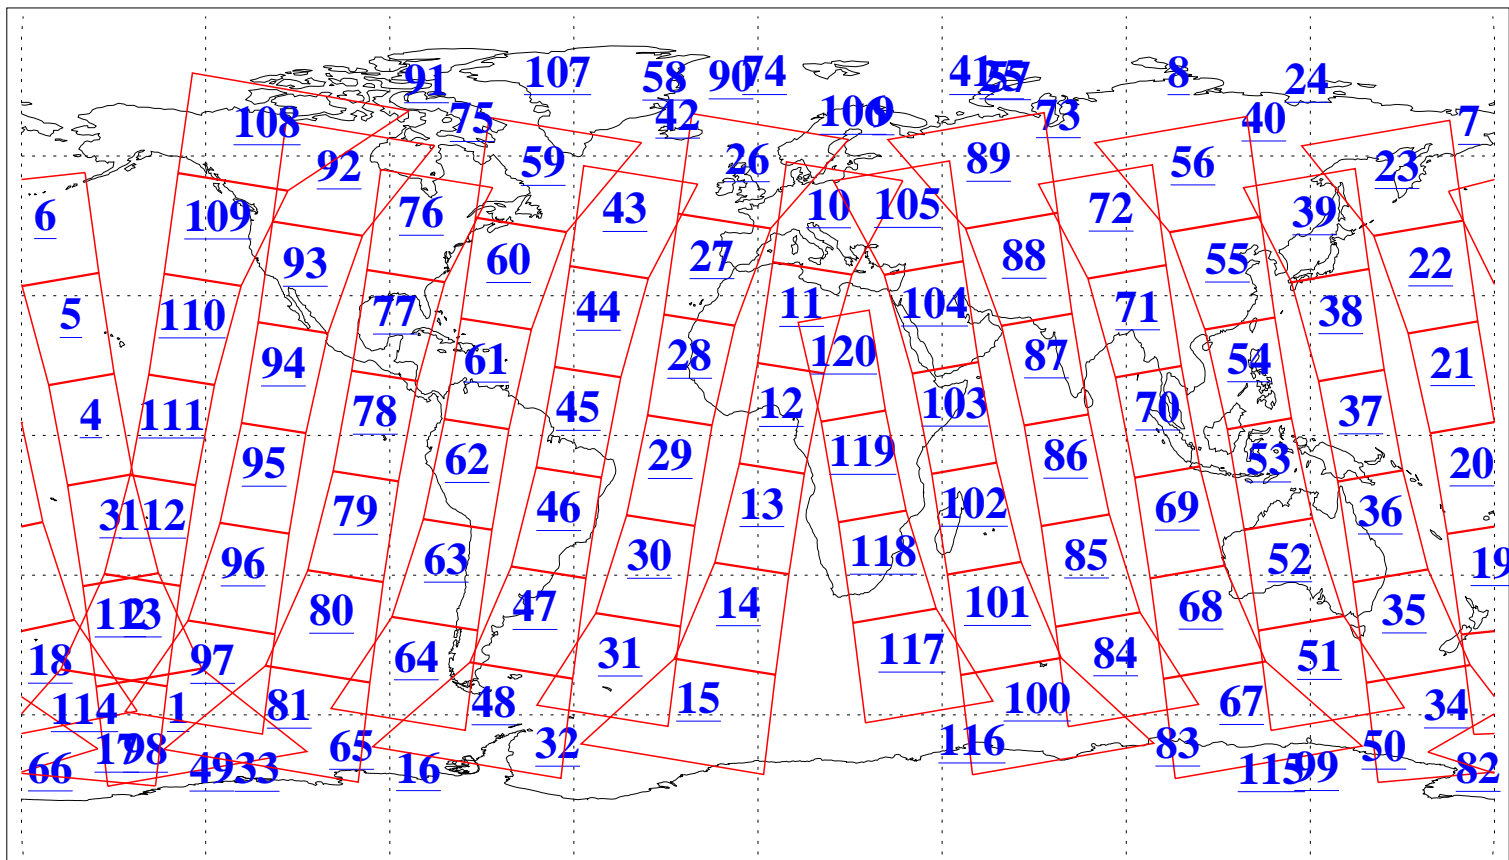

L1B Availability
AMSU Granules: 240
HSB Granules: 0
AIRS Granules: 211

7 Sep 2006
DoY 250
Aqua Day 1587
Granules: 1 to 120

Granules: 121 to 240

Legend: AMSU Available, HSB Available, AIRS Available

L1B Availability
AMSU Granules: 240
HSB Granules: 0
AIRS Granules: 211

7 Sep 2006
DoY 250
Aqua Day 1587
Ascending Granules

Descending Granules

Legend: AMSU Available, HSB Available, AIRS Available

L1B Availability
 AMSU Granules: 240
 HSB Granules: 0
 AIRS Granules: 211

7 Sep 2006
 DoY 250
 Aqua Day 1587

Northern Hemisphere Granules

Southern Hemisphere Granules

Legend: AMSU Available, HSB Available, AIRS Available