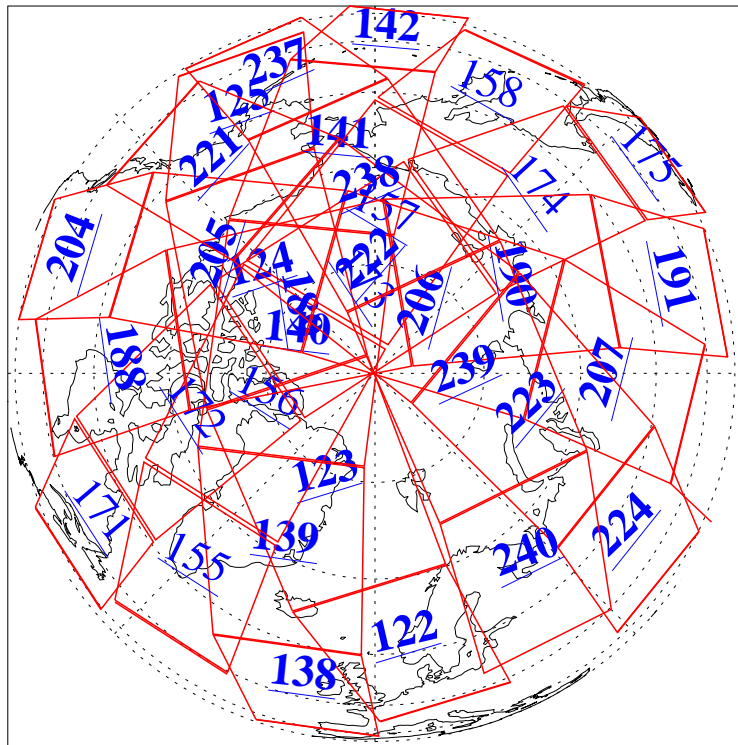

L1B Availability
AMSU Granules: 240
HSB Granules: 0
AIRS Granules: 211

7 Sep 2006
DoY 250
Aqua Day 1587
Granules: 1 to 120

Granules: 121 to 240

Legend: AMSU Available, HSB Available, AIRS Available

L1B Availability
AMSU Granules: 240
HSB Granules: 0
AIRS Granules: 211

7 Sep 2006
DoY 250
Aqua Day 1587
Ascending Granules

Descending Granules

Legend: AMSU Available, HSB Available, AIRS Available

L1B Availability
 AMSU Granules: 240
 HSB Granules: 0
 AIRS Granules: 211

7 Sep 2006
 DoY 250
 Aqua Day 1587

Northern Hemisphere Granules

Southern Hemisphere Granules

Legend: AMSU Available, HSB Available, AIRS Available