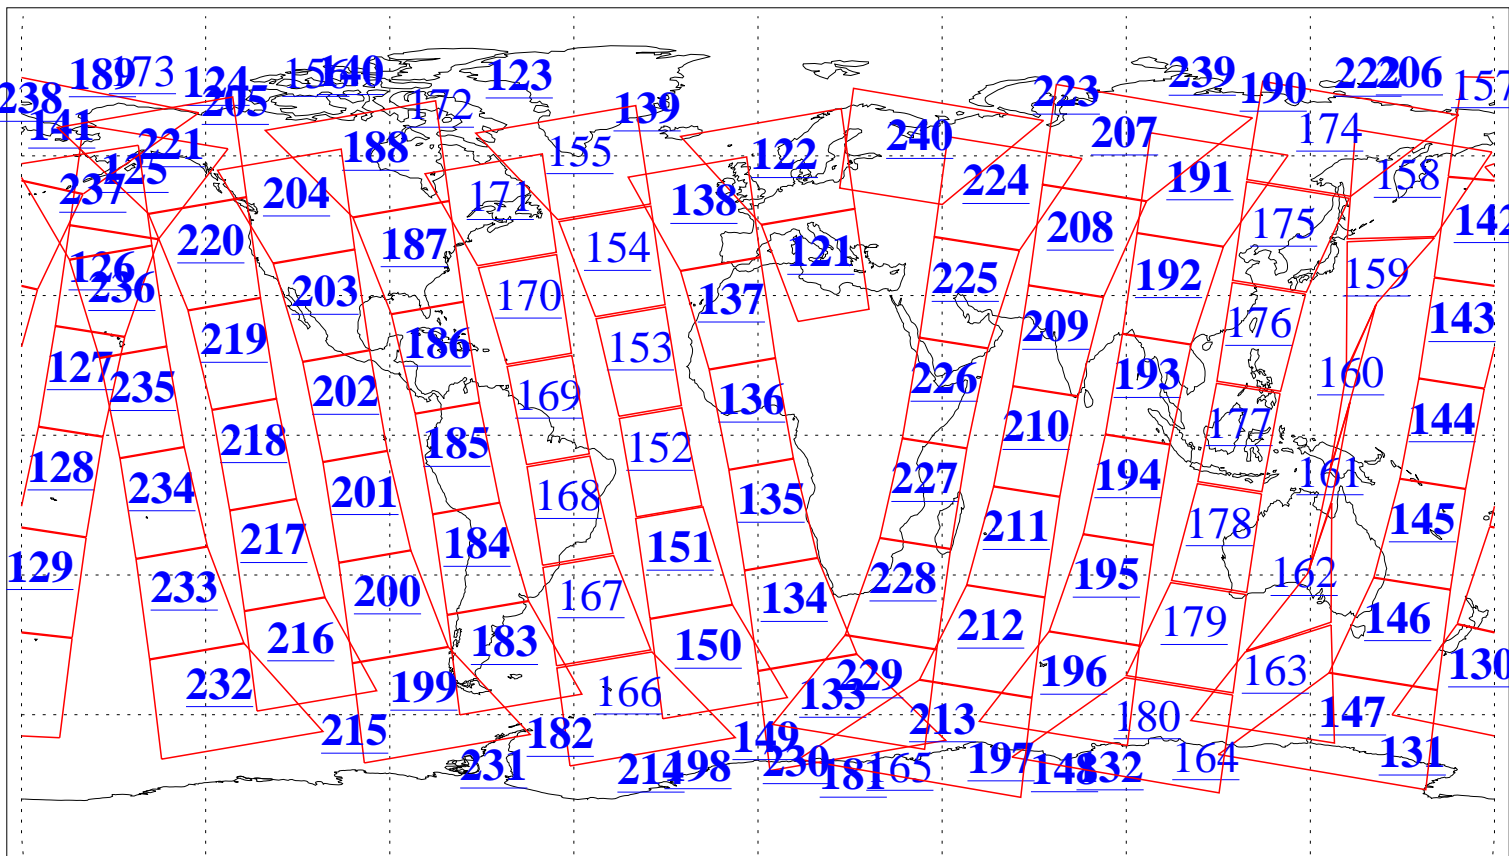

L1B Availability
AMSU Granules: 240
HSB Granules: 0
AIRS Granules: 211

7 Sep 2006
DoY 250
Aqua Day 1587
Granules: 1 to 120

Granules: 121 to 240

Legend: AMSU Available, HSB Available, AIRS Available

L1B Availability
AMSU Granules: 240
HSB Granules: 0
AIRS Granules: 211

7 Sep 2006
DoY 250
Aqua Day 1587
Ascending Granules

Descending Granules

Legend: AMSU Available, HSB Available, AIRS Available

L1B Availability
 AMSU Granules: 240
 HSB Granules: 0
 AIRS Granules: 211

7 Sep 2006
 DoY 250
 Aqua Day 1587

Northern Hemisphere Granules

Southern Hemisphere Granules

Legend: AMSU Available, HSB Available, AIRS Available