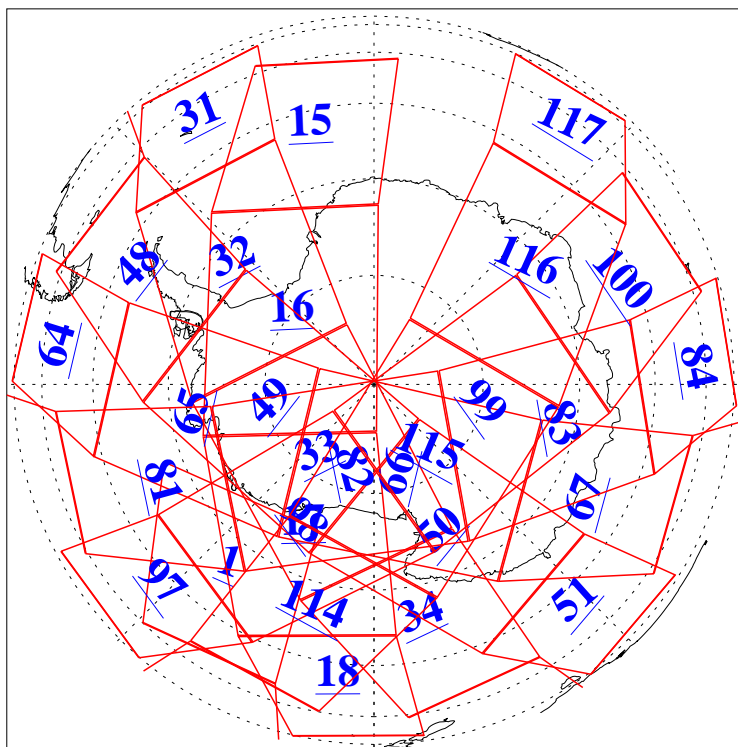

L1B Availability
AMSU Granules: 240
HSB Granules: 0
AIRS Granules: 211

7 Sep 2006
DoY 250
Aqua Day 1587
Granules: 1 to 120

Granules: 121 to 240

Legend: AMSU Available, HSB Available, AIRS Available

L1B Availability
AMSU Granules: 240
HSB Granules: 0
AIRS Granules: 211

7 Sep 2006
DoY 250
Aqua Day 1587
Ascending Granules

Descending Granules

Legend: AMSU Available, HSB Available, AIRS Available

L1B Availability
 AMSU Granules: 240
 HSB Granules: 0
 AIRS Granules: 211

7 Sep 2006
 DoY 250
 Aqua Day 1587

Northern Hemisphere Granules

Southern Hemisphere Granules

Legend: AMSU Available, HSB Available, AIRS Available