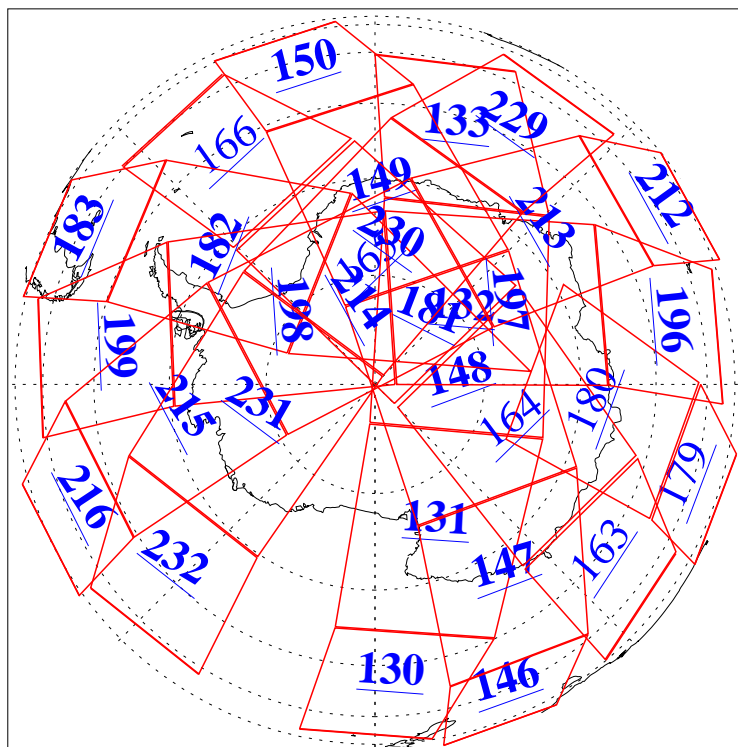

7 Sep 2006
DoY 250
Aqua Day 1587
Ascending Granules

Descending Granules

Legend: AMSU Available, HSB Available, AIRS Available

L1B Availability
 AMSU Granules: 240
 HSB Granules: 0
 AIRS Granules: 211

7 Sep 2006
 DoY 250
 Aqua Day 1587

Northern Hemisphere Granules

Southern Hemisphere Granules

Legend: AMSU Available, HSB Available, AIRS Available