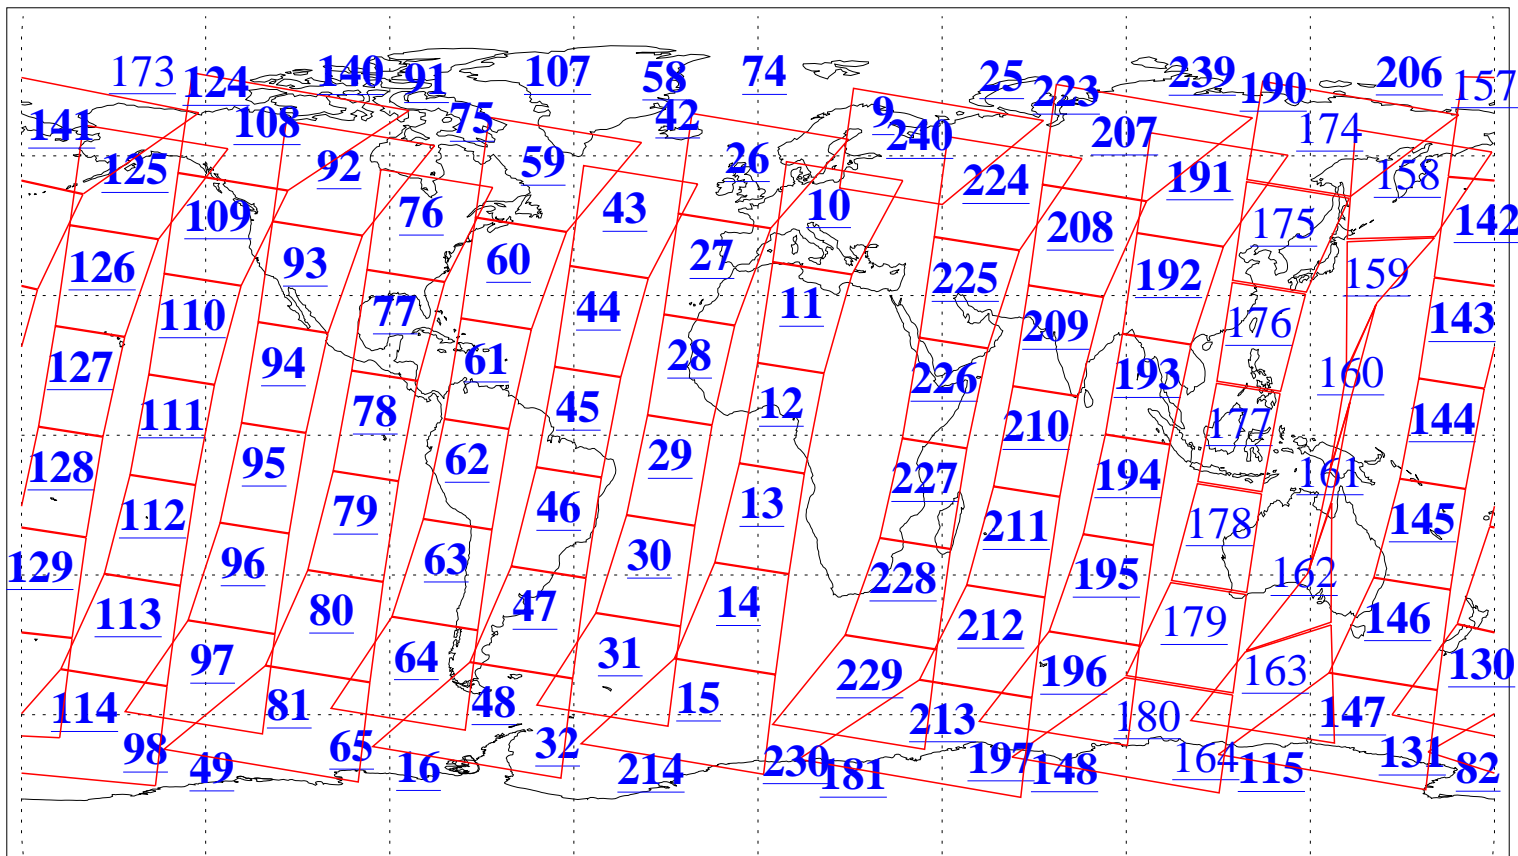

L1B Availability
AMSU Granules: 240
HSB Granules: 0
AIRS Granules: 211

7 Sep 2006
DoY 250
Aqua Day 1587
Granules: 1 to 120

Granules: 121 to 240

Legend: AMSU Available, HSB Available, AIRS Available

L1B Availability
AMSU Granules: 240
HSB Granules: 0
AIRS Granules: 211

7 Sep 2006
DoY 250
Aqua Day 1587
Ascending Granules

Descending Granules

Legend: AMSU Available, HSB Available, AIRS Available

L1B Availability
 AMSU Granules: 240
 HSB Granules: 0
 AIRS Granules: 211

7 Sep 2006
 DoY 250
 Aqua Day 1587

Northern Hemisphere Granules

Southern Hemisphere Granules

Legend: AMSU Available, HSB Available, AIRS Available