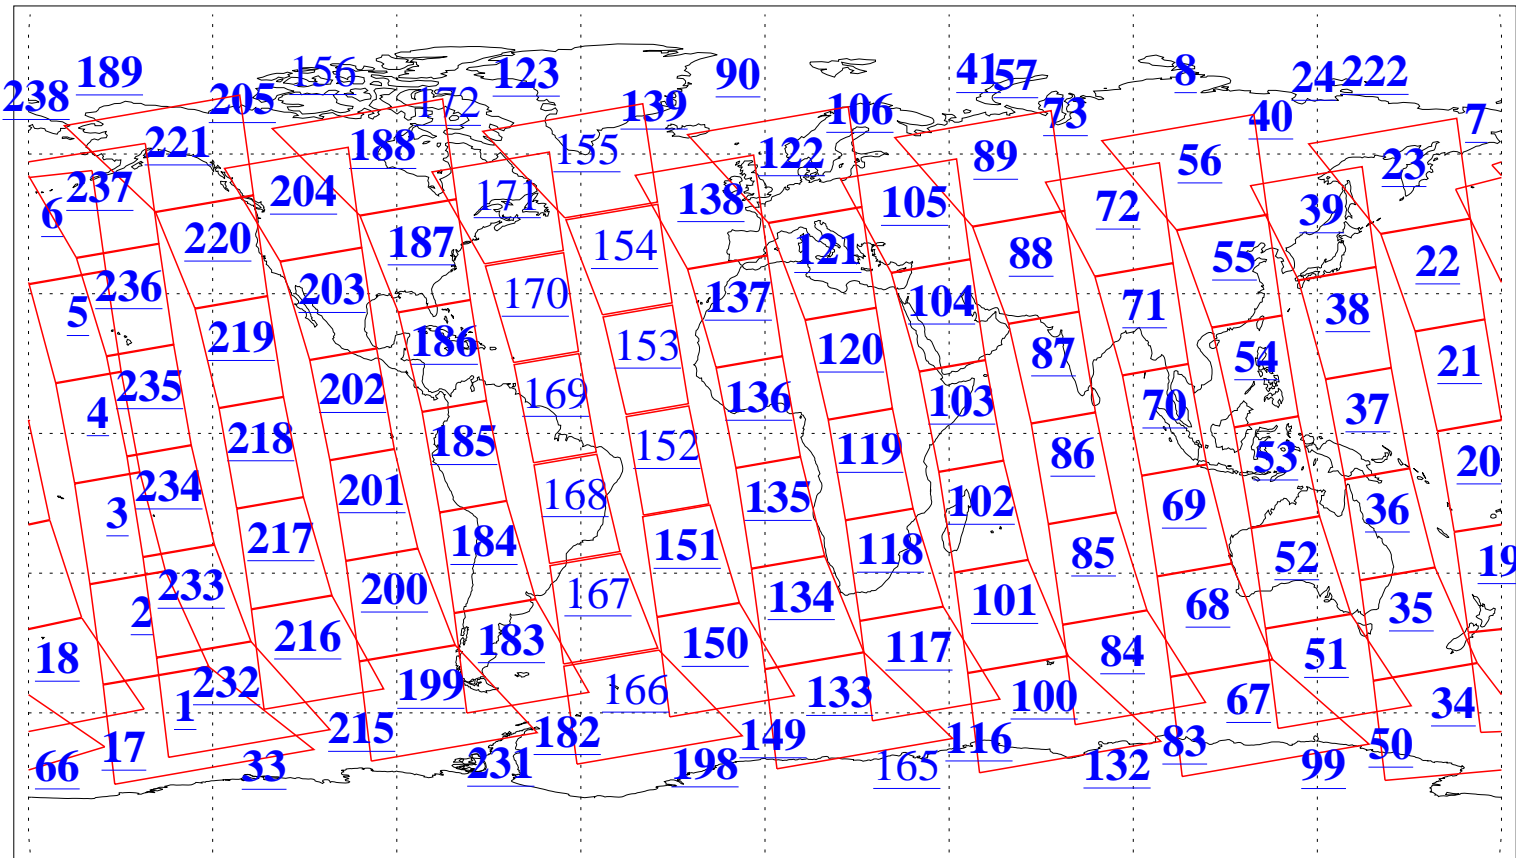

L1B Availability
AMSU Granules: 240
HSB Granules: 0
AIRS Granules: 211

7 Sep 2006
DoY 250
Aqua Day 1587
Granules: 1 to 120

Granules: 121 to 240

Legend: AMSU Available, HSB Available, AIRS Available

L1B Availability
AMSU Granules: 240
HSB Granules: 0
AIRS Granules: 211

7 Sep 2006
DoY 250
Aqua Day 1587
Ascending Granules

Descending Granules

Legend: AMSU Available, HSB Available, AIRS Available

L1B Availability
 AMSU Granules: 240
 HSB Granules: 0
 AIRS Granules: 211

7 Sep 2006
 DoY 250
 Aqua Day 1587

Northern Hemisphere Granules

Southern Hemisphere Granules

Legend: AMSU Available, HSB Available, AIRS Available