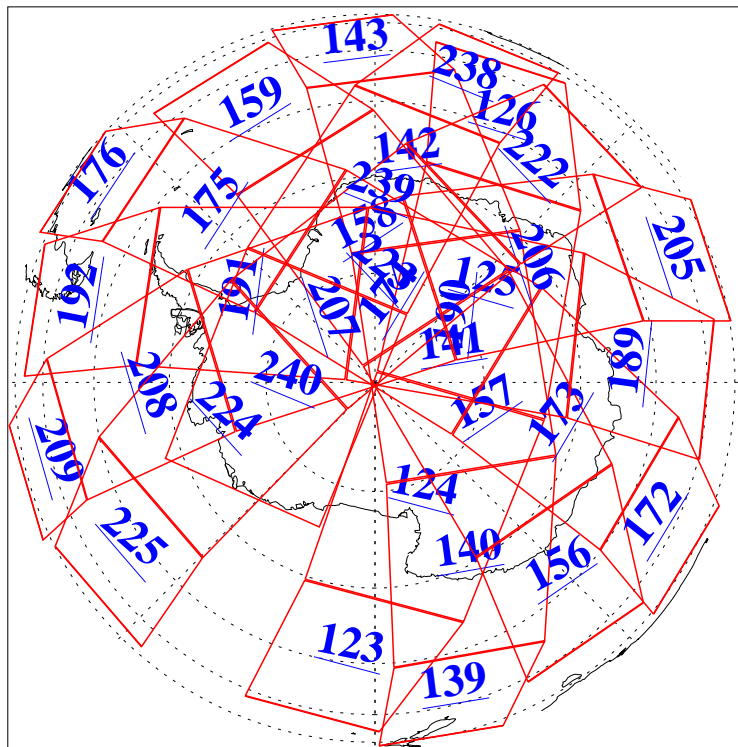

L1B Availability
AMSU Granules: 240
HSB Granules: 0
AIRS Granules: 240

6 Sep 2006
DoY 249
Aqua Day 1586
Granules: 1 to 120

Granules: 121 to 240

Legend: AMSU Available, HSB Available, AIRS Available

L1B Availability
AMSU Granules: 240
HSB Granules: 0
AIRS Granules: 240

6 Sep 2006
DoY 249
Aqua Day 1586

Ascending Granules

Descending Granules

Legend: AMSU Available, HSB Available, AIRS Available

L1B Availability
 AMSU Granules: 240
 HSB Granules: 0
 AIRS Granules: 240

6 Sep 2006
 DoY 249
 Aqua Day 1586

Northern Hemisphere Granules

Southern Hemisphere Granules

Legend: AMSU Available, HSB Available, AIRS Available