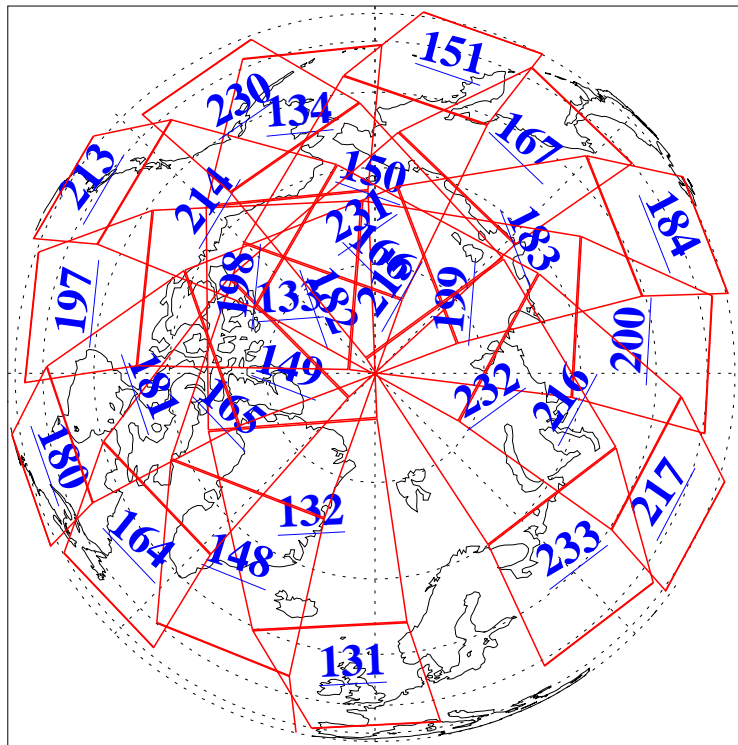

L1B Availability
AMSU Granules: 240
HSB Granules: 0
AIRS Granules: 240

6 Sep 2006
DoY 249
Aqua Day 1586
Granules: 1 to 120

Granules: 121 to 240

Legend: AMSU Available, HSB Available, AIRS Available

L1B Availability
AMSU Granules: 240
HSB Granules: 0
AIRS Granules: 240

6 Sep 2006
DoY 249
Aqua Day 1586

Ascending Granules

Descending Granules

Legend: AMSU Available, HSB Available, AIRS Available

L1B Availability
 AMSU Granules: 240
 HSB Granules: 0
 AIRS Granules: 240

6 Sep 2006
 DoY 249
 Aqua Day 1586

Northern Hemisphere Granules

Southern Hemisphere Granules

Legend: AMSU Available, HSB Available, AIRS Available