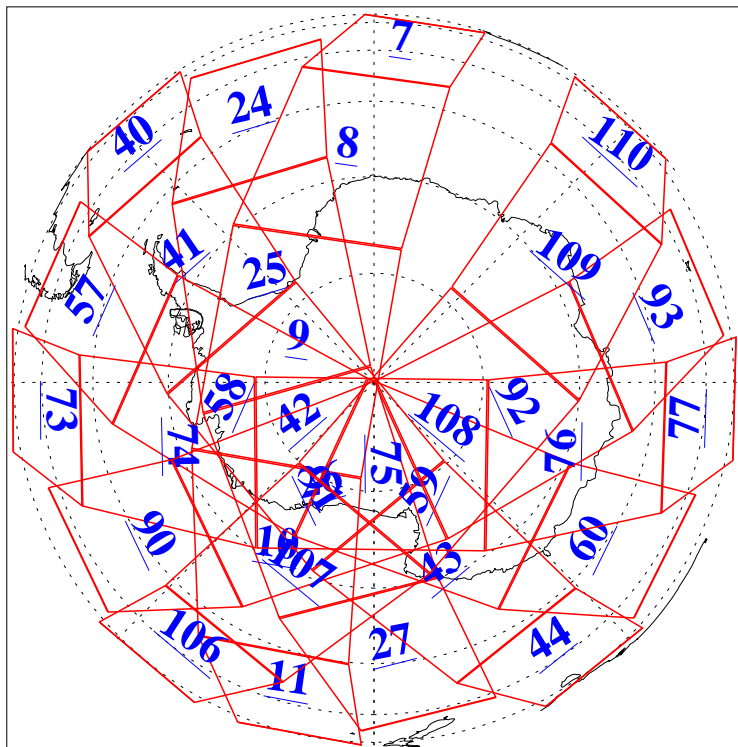

L1B Availability
AMSU Granules: 240
HSB Granules: 0
AIRS Granules: 240

6 Sep 2006
DoY 249
Aqua Day 1586
Granules: 1 to 120

Granules: 121 to 240

Legend: AMSU Available, HSB Available, AIRS Available

L1B Availability
AMSU Granules: 240
HSB Granules: 0
AIRS Granules: 240

6 Sep 2006
DoY 249
Aqua Day 1586

Ascending Granules

Descending Granules

Legend: AMSU Available, HSB Available, AIRS Available

L1B Availability
 AMSU Granules: 240
 HSB Granules: 0
 AIRS Granules: 240

6 Sep 2006
 DoY 249
 Aqua Day 1586

Northern Hemisphere Granules

Southern Hemisphere Granules

Legend: AMSU Available, HSB Available, AIRS Available