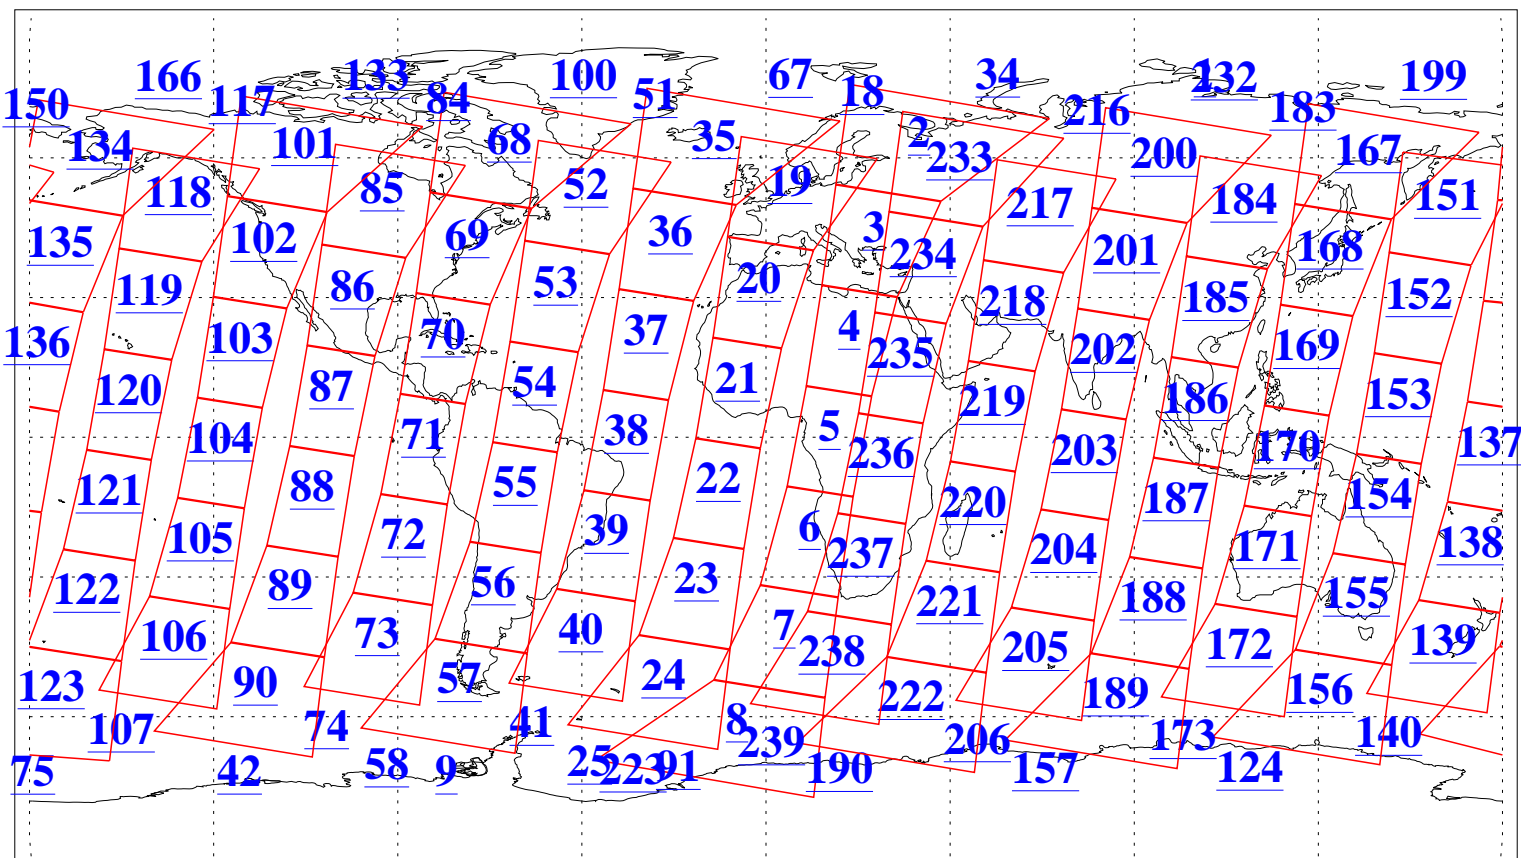

L1B Availability
AMSU Granules: 240
HSB Granules: 0
AIRS Granules: 240

6 Sep 2006
DoY 249
Aqua Day 1586
Granules: 1 to 120

Granules: 121 to 240

Legend: AMSU Available, HSB Available, AIRS Available

L1B Availability
AMSU Granules: 240
HSB Granules: 0
AIRS Granules: 240

6 Sep 2006
DoY 249
Aqua Day 1586

Ascending Granules

Descending Granules

Legend: AMSU Available, HSB Available, AIRS Available

L1B Availability
 AMSU Granules: 240
 HSB Granules: 0
 AIRS Granules: 240

6 Sep 2006
 DoY 249
 Aqua Day 1586

Northern Hemisphere Granules

Southern Hemisphere Granules

Legend: AMSU Available, HSB Available, AIRS Available