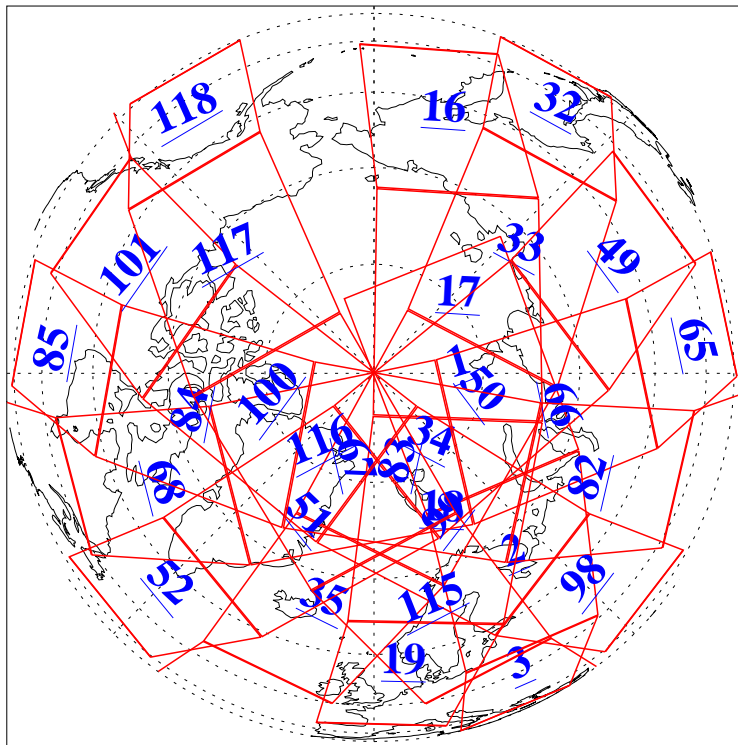

L1B Availability
AMSU Granules: 240
HSB Granules: 0
AIRS Granules: 240

6 Sep 2006
DoY 249
Aqua Day 1586
Granules: 1 to 120

Granules: 121 to 240

Legend: AMSU Available, HSB Available, AIRS Available

L1B Availability
AMSU Granules: 240
HSB Granules: 0
AIRS Granules: 240

6 Sep 2006
DoY 249
Aqua Day 1586

Ascending Granules

Descending Granules

Legend: AMSU Available, HSB Available, AIRS Available

L1B Availability
 AMSU Granules: 240
 HSB Granules: 0
 AIRS Granules: 240

6 Sep 2006
 DoY 249
 Aqua Day 1586

Northern Hemisphere Granules

Southern Hemisphere Granules

Legend: AMSU Available, HSB Available, AIRS Available