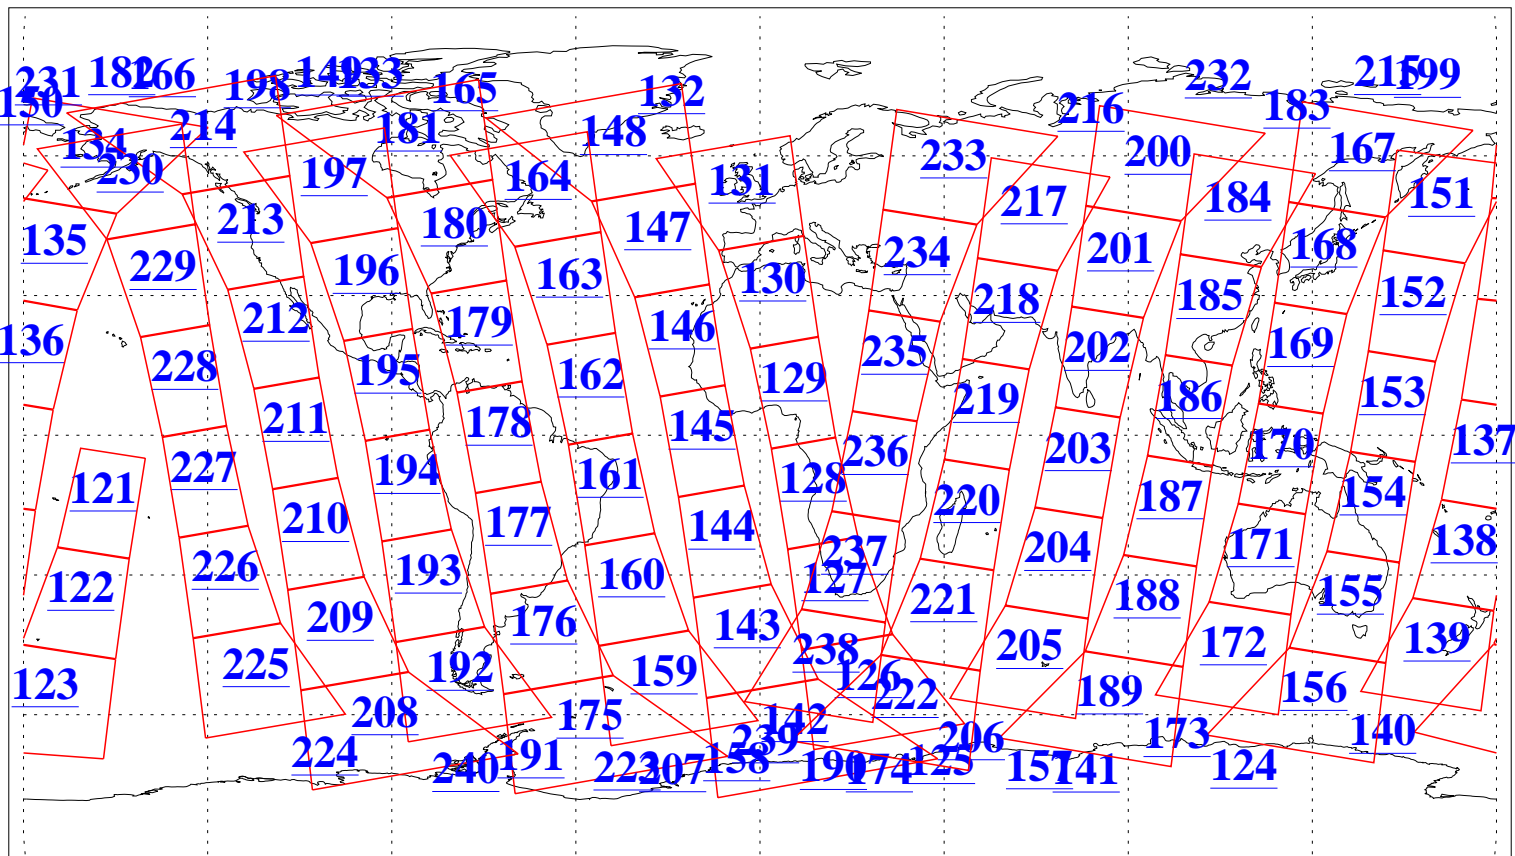

L1B Availability
AMSU Granules: 240
HSB Granules: 0
AIRS Granules: 240

6 Sep 2006
DoY 249
Aqua Day 1586
Granules: 1 to 120

Granules: 121 to 240

Legend: AMSU Available, HSB Available, AIRS Available

L1B Availability
AMSU Granules: 240
HSB Granules: 0
AIRS Granules: 240

6 Sep 2006
DoY 249
Aqua Day 1586

Ascending Granules

Descending Granules

Legend: AMSU Available, HSB Available, AIRS Available

L1B Availability
 AMSU Granules: 240
 HSB Granules: 0
 AIRS Granules: 240

6 Sep 2006
 DoY 249
 Aqua Day 1586

Northern Hemisphere Granules

Southern Hemisphere Granules

Legend: AMSU Available, HSB Available, AIRS Available