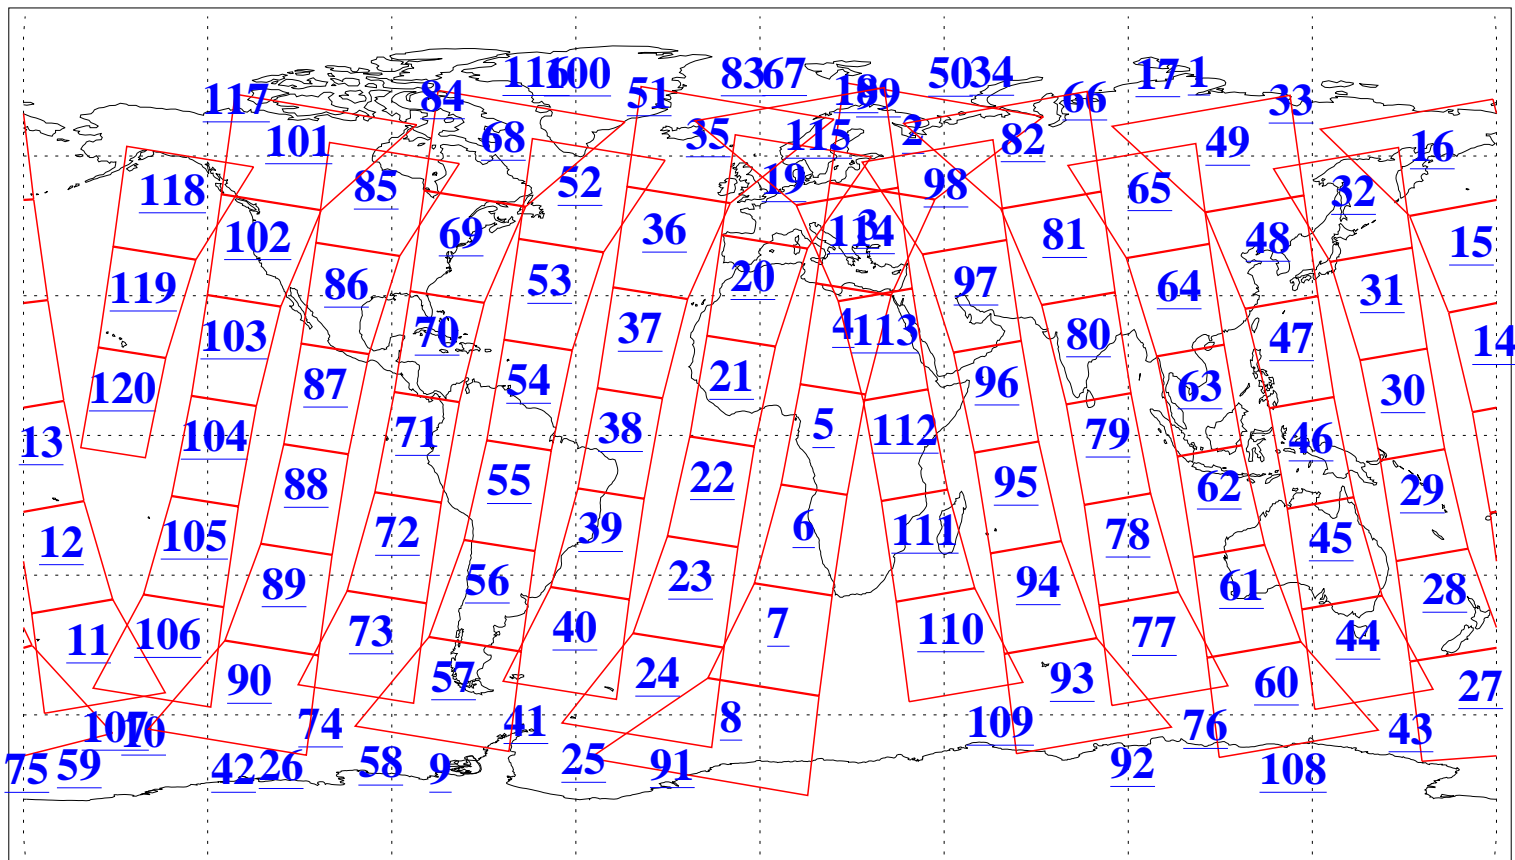

L1B Availability
AMSU Granules: 240
HSB Granules: 0
AIRS Granules: 240

6 Sep 2006
DoY 249
Aqua Day 1586
Granules: 1 to 120

Granules: 121 to 240

Legend: AMSU Available, HSB Available, AIRS Available

L1B Availability
AMSU Granules: 240
HSB Granules: 0
AIRS Granules: 240

6 Sep 2006
DoY 249
Aqua Day 1586

Ascending Granules

Descending Granules

Legend: AMSU Available, HSB Available, AIRS Available

L1B Availability
 AMSU Granules: 240
 HSB Granules: 0
 AIRS Granules: 240

6 Sep 2006
 DoY 249
 Aqua Day 1586

Northern Hemisphere Granules

Southern Hemisphere Granules

Legend: AMSU Available, HSB Available, AIRS Available