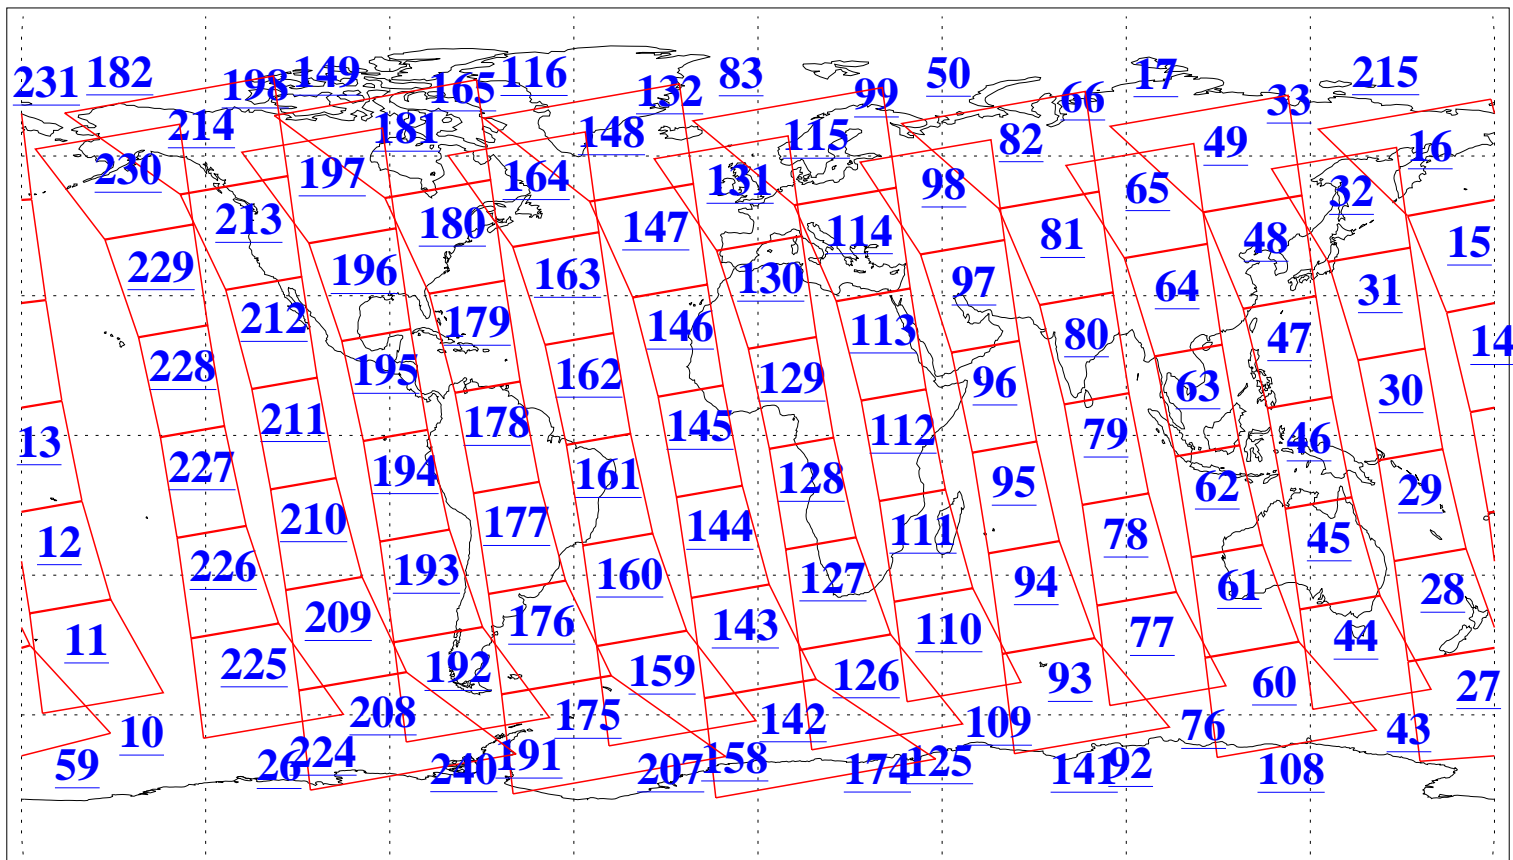

L1B Availability
AMSU Granules: 240
HSB Granules: 0
AIRS Granules: 240

6 Sep 2006
DoY 249
Aqua Day 1586
Granules: 1 to 120

Granules: 121 to 240

Legend: AMSU Available, HSB Available, AIRS Available

L1B Availability
AMSU Granules: 240
HSB Granules: 0
AIRS Granules: 240

6 Sep 2006
DoY 249
Aqua Day 1586

Ascending Granules

Descending Granules

Legend: AMSU Available, HSB Available, AIRS Available

L1B Availability
 AMSU Granules: 240
 HSB Granules: 0
 AIRS Granules: 240

6 Sep 2006
 DoY 249
 Aqua Day 1586

Northern Hemisphere Granules

Southern Hemisphere Granules

Legend: AMSU Available, HSB Available, AIRS Available