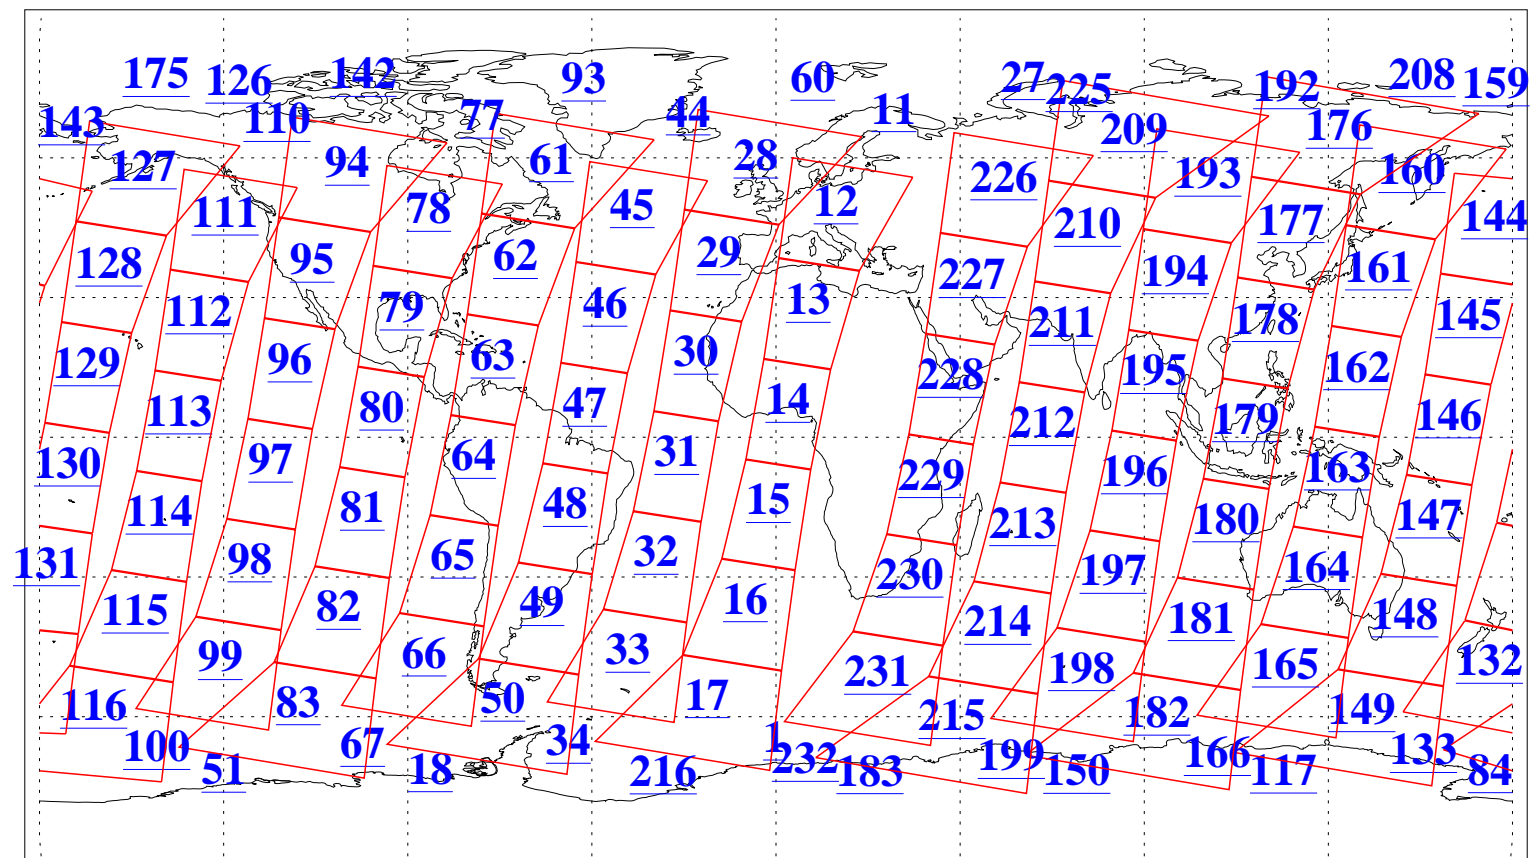

L1B Availability  
AMSU Granules: 240  
HSB Granules: 0  
AIRS Granules: 240

5 Sep 2006  
DoY 248  
Aqua Day 1585  
Granules: 1 to 120

Granules: 121 to 240

Legend: AMSU Available, HSB Available, AIRS Available

L1B Availability  
AMSU Granules: 240  
HSB Granules: 0  
AIRS Granules: 240

5 Sep 2006  
DoY 248  
Aqua Day 1585

Ascending Granules

Descending Granules

Legend: AMSU Available, HSB Available, AIRS Available

L1B Availability  
 AMSU Granules: 240  
 HSB Granules: 0  
 AIRS Granules: 240

5 Sep 2006  
 DoY 248  
 Aqua Day 1585

Northern Hemisphere Granules

Southern Hemisphere Granules

Legend: AMSU Available, HSB Available, AIRS Available