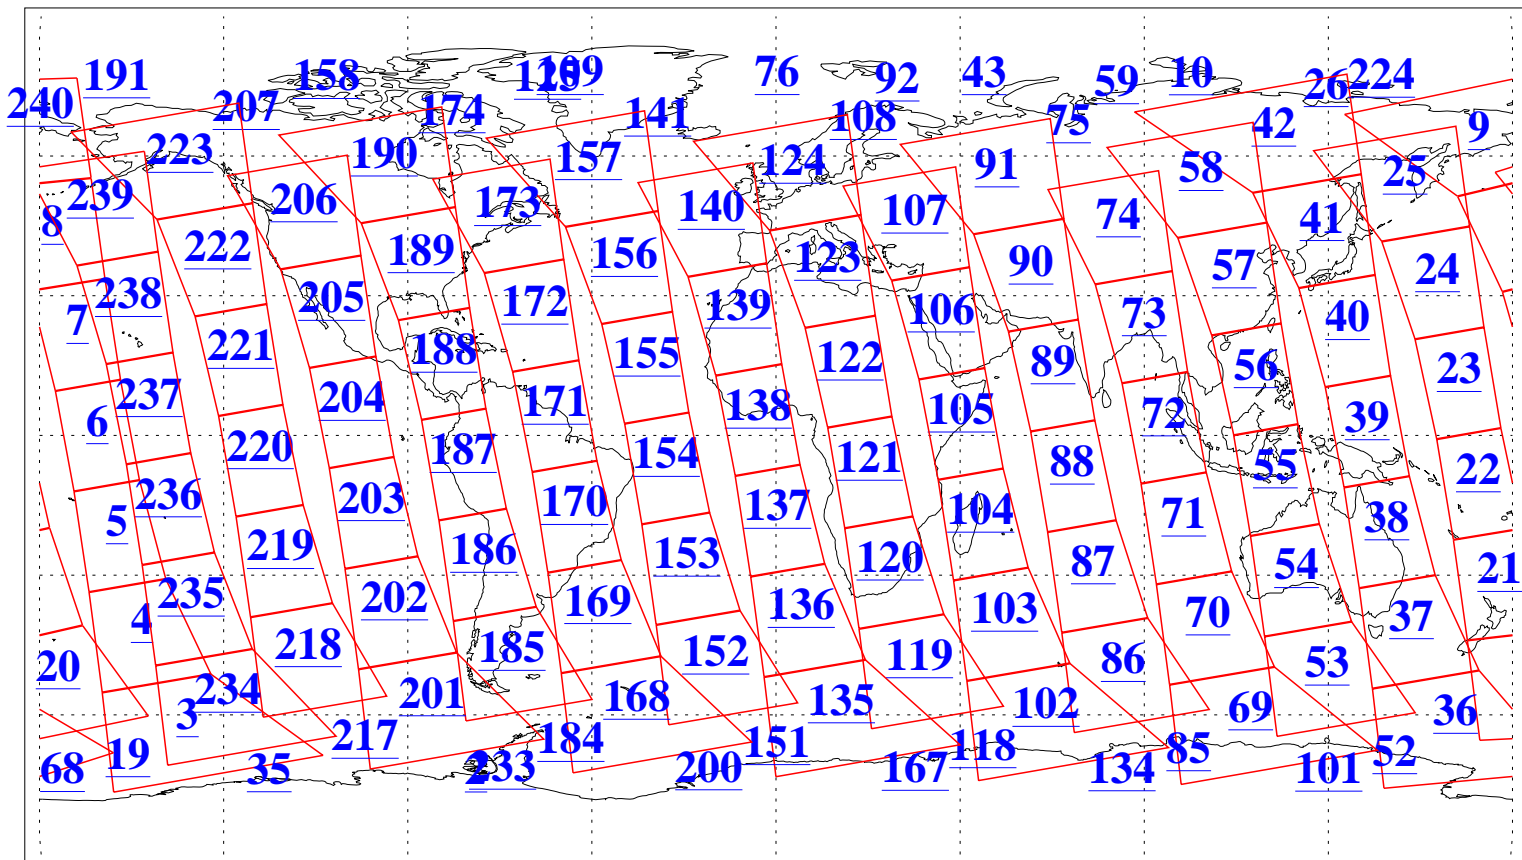

L1B Availability  
AMSU Granules: 240  
HSB Granules: 0  
AIRS Granules: 240

5 Sep 2006  
DoY 248  
Aqua Day 1585  
Granules: 1 to 120

Granules: 121 to 240

Legend: AMSU Available, HSB Available, AIRS Available

L1B Availability  
AMSU Granules: 240  
HSB Granules: 0  
AIRS Granules: 240

5 Sep 2006  
DoY 248  
Aqua Day 1585

Ascending Granules

Descending Granules

Legend: AMSU Available, HSB Available, AIRS Available

L1B Availability  
 AMSU Granules: 240  
 HSB Granules: 0  
 AIRS Granules: 240

5 Sep 2006  
 DoY 248  
 Aqua Day 1585

Northern Hemisphere Granules

Southern Hemisphere Granules

Legend: AMSU Available, HSB Available, AIRS Available