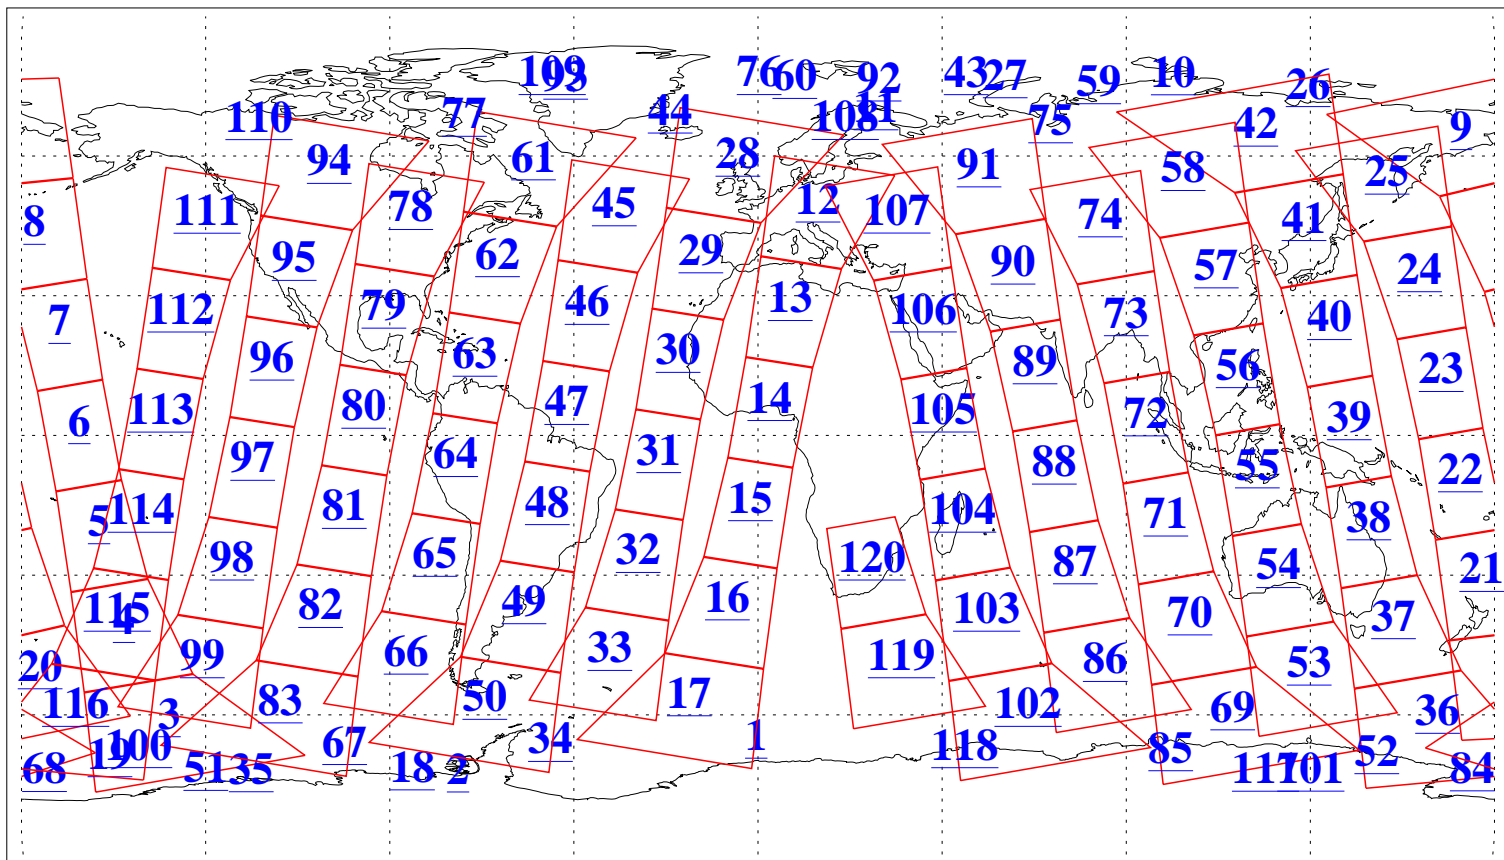

L1B Availability  
AMSU Granules: 240  
HSB Granules: 0  
AIRS Granules: 240

5 Sep 2006  
DoY 248  
Aqua Day 1585  
Granules: 1 to 120

Granules: 121 to 240

Legend: AMSU Available, HSB Available, AIRS Available

L1B Availability  
AMSU Granules: 240  
HSB Granules: 0  
AIRS Granules: 240

5 Sep 2006  
DoY 248  
Aqua Day 1585

Ascending Granules

Descending Granules

Legend: AMSU Available, HSB Available, AIRS Available

L1B Availability  
 AMSU Granules: 240  
 HSB Granules: 0  
 AIRS Granules: 240

5 Sep 2006  
 DoY 248  
 Aqua Day 1585

Northern Hemisphere Granules

Southern Hemisphere Granules

Legend: AMSU Available, HSB Available, AIRS Available