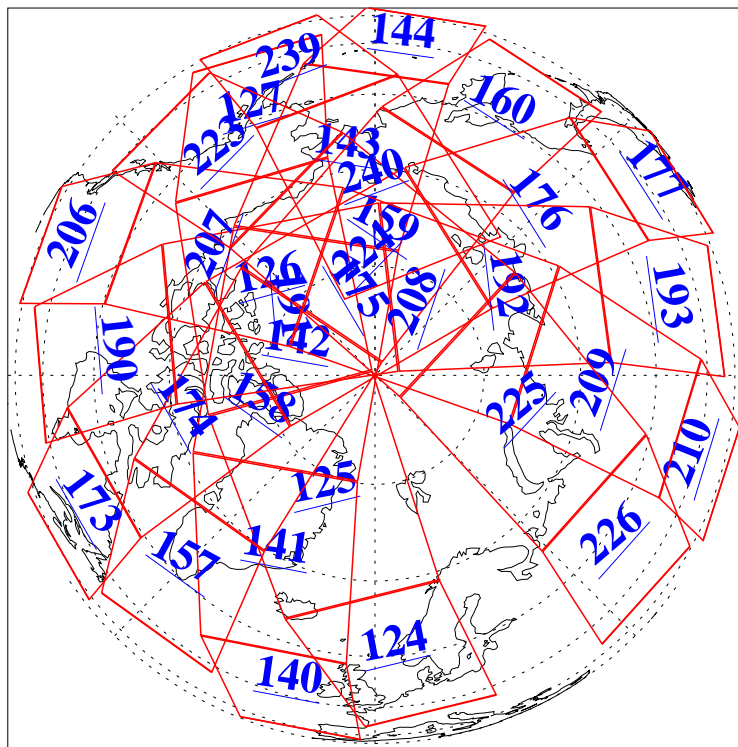

L1B Availability  
AMSU Granules: 240  
HSB Granules: 0  
AIRS Granules: 240

5 Sep 2006  
DoY 248  
Aqua Day 1585  
Granules: 1 to 120

Granules: 121 to 240

Legend: AMSU Available, HSB Available, AIRS Available

L1B Availability  
AMSU Granules: 240  
HSB Granules: 0  
AIRS Granules: 240

5 Sep 2006  
DoY 248  
Aqua Day 1585

Ascending Granules

Descending Granules

Legend: AMSU Available, HSB Available, AIRS Available

L1B Availability  
 AMSU Granules: 240  
 HSB Granules: 0  
 AIRS Granules: 240

5 Sep 2006  
 DoY 248  
 Aqua Day 1585

Northern Hemisphere Granules

Southern Hemisphere Granules

Legend: AMSU Available, HSB Available, AIRS Available