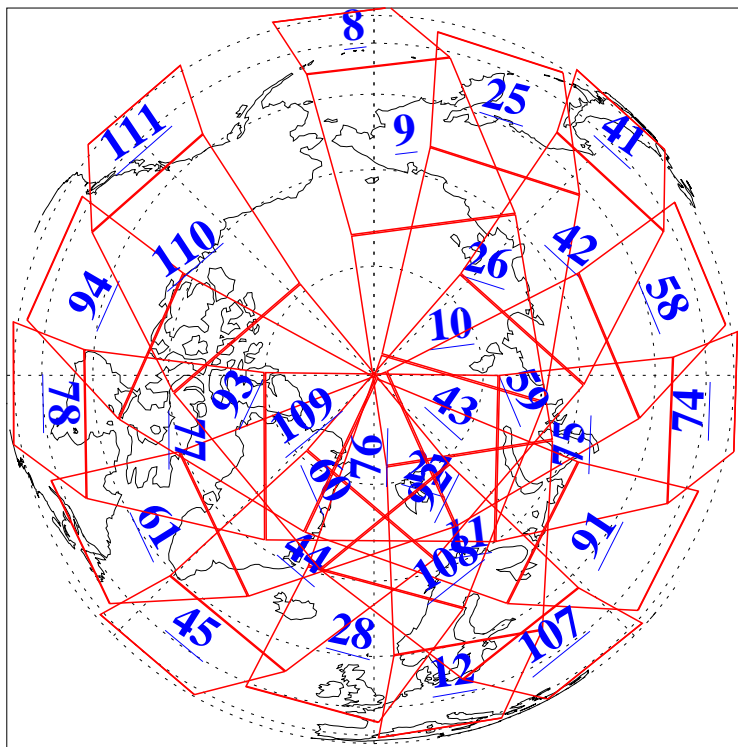

L1B Availability  
AMSU Granules: 240  
HSB Granules: 0  
AIRS Granules: 240

5 Sep 2006  
DoY 248  
Aqua Day 1585  
Granules: 1 to 120

Granules: 121 to 240

Legend: AMSU Available, HSB Available, AIRS Available

L1B Availability  
AMSU Granules: 240  
HSB Granules: 0  
AIRS Granules: 240

5 Sep 2006  
DoY 248  
Aqua Day 1585

Ascending Granules

Descending Granules

Legend: AMSU Available, HSB Available, AIRS Available

L1B Availability  
 AMSU Granules: 240  
 HSB Granules: 0  
 AIRS Granules: 240

5 Sep 2006  
 DoY 248  
 Aqua Day 1585

Northern Hemisphere Granules

Southern Hemisphere Granules

Legend: AMSU Available, HSB Available, AIRS Available