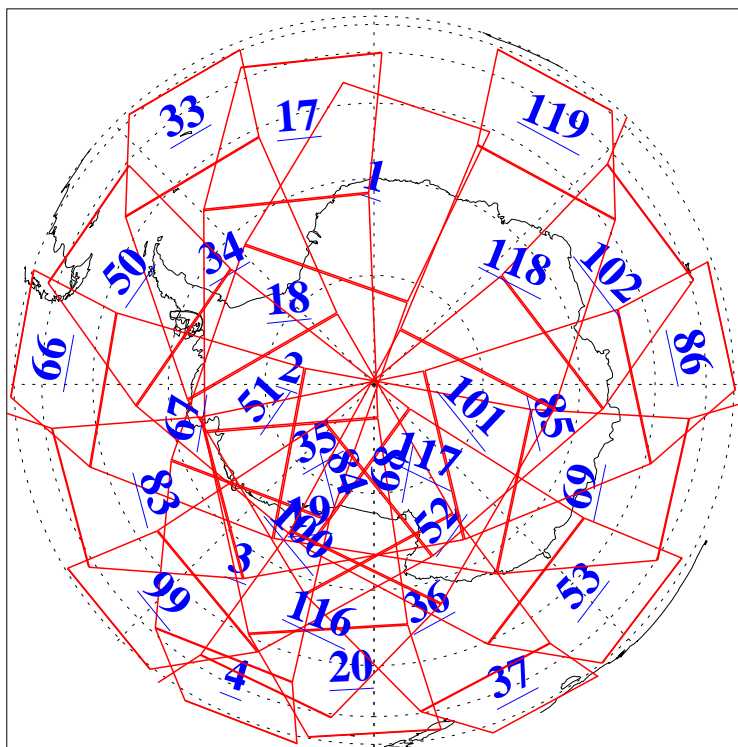

L1B Availability  
AMSU Granules: 240  
HSB Granules: 0  
AIRS Granules: 240

5 Sep 2006  
DoY 248  
Aqua Day 1585  
Granules: 1 to 120

Granules: 121 to 240

Legend: AMSU Available, HSB Available, AIRS Available

L1B Availability  
AMSU Granules: 240  
HSB Granules: 0  
AIRS Granules: 240

5 Sep 2006  
DoY 248  
Aqua Day 1585

Ascending Granules

Descending Granules

Legend: AMSU Available, HSB Available, AIRS Available

L1B Availability  
 AMSU Granules: 240  
 HSB Granules: 0  
 AIRS Granules: 240

5 Sep 2006  
 DoY 248  
 Aqua Day 1585

Northern Hemisphere Granules

Southern Hemisphere Granules

Legend: AMSU Available, HSB Available, AIRS Available