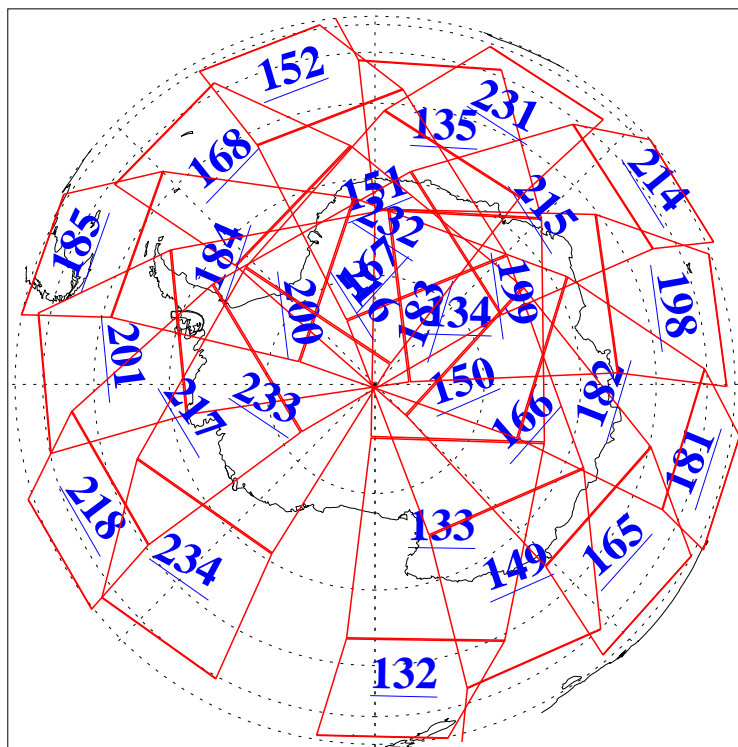

L1B Availability  
AMSU Granules: 240  
HSB Granules: 0  
AIRS Granules: 240

5 Sep 2006  
DoY 248  
Aqua Day 1585  
Granules: 1 to 120

Granules: 121 to 240

Legend: AMSU Available, HSB Available, AIRS Available

L1B Availability  
AMSU Granules: 240  
HSB Granules: 0  
AIRS Granules: 240

5 Sep 2006  
DoY 248  
Aqua Day 1585

Ascending Granules

Descending Granules

Legend: AMSU Available, HSB Available, AIRS Available

L1B Availability  
 AMSU Granules: 240  
 HSB Granules: 0  
 AIRS Granules: 240

5 Sep 2006  
 DoY 248  
 Aqua Day 1585

Northern Hemisphere Granules

Southern Hemisphere Granules

Legend: AMSU Available, HSB Available, AIRS Available