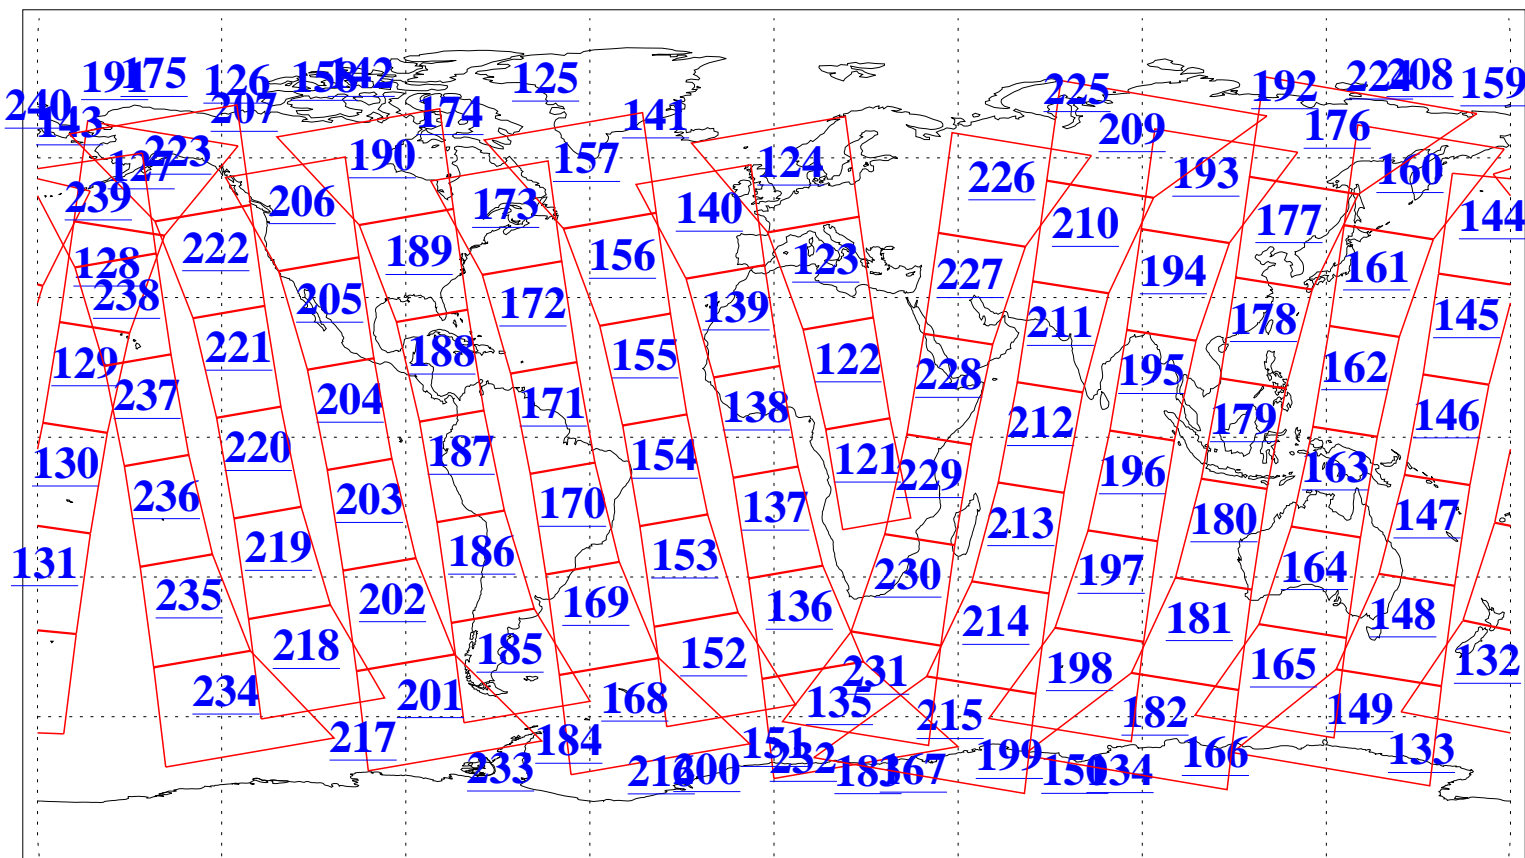

L1B Availability  
AMSU Granules: 240  
HSB Granules: 0  
AIRS Granules: 240

5 Sep 2006  
DoY 248  
Aqua Day 1585  
Granules: 1 to 120

Granules: 121 to 240

Legend: AMSU Available, HSB Available, AIRS Available

L1B Availability  
AMSU Granules: 240  
HSB Granules: 0  
AIRS Granules: 240

5 Sep 2006  
DoY 248  
Aqua Day 1585

Ascending Granules

Descending Granules

Legend: AMSU Available, HSB Available, AIRS Available

L1B Availability  
 AMSU Granules: 240  
 HSB Granules: 0  
 AIRS Granules: 240

5 Sep 2006  
 DoY 248  
 Aqua Day 1585

Northern Hemisphere Granules

Southern Hemisphere Granules

Legend: AMSU Available, HSB Available, AIRS Available