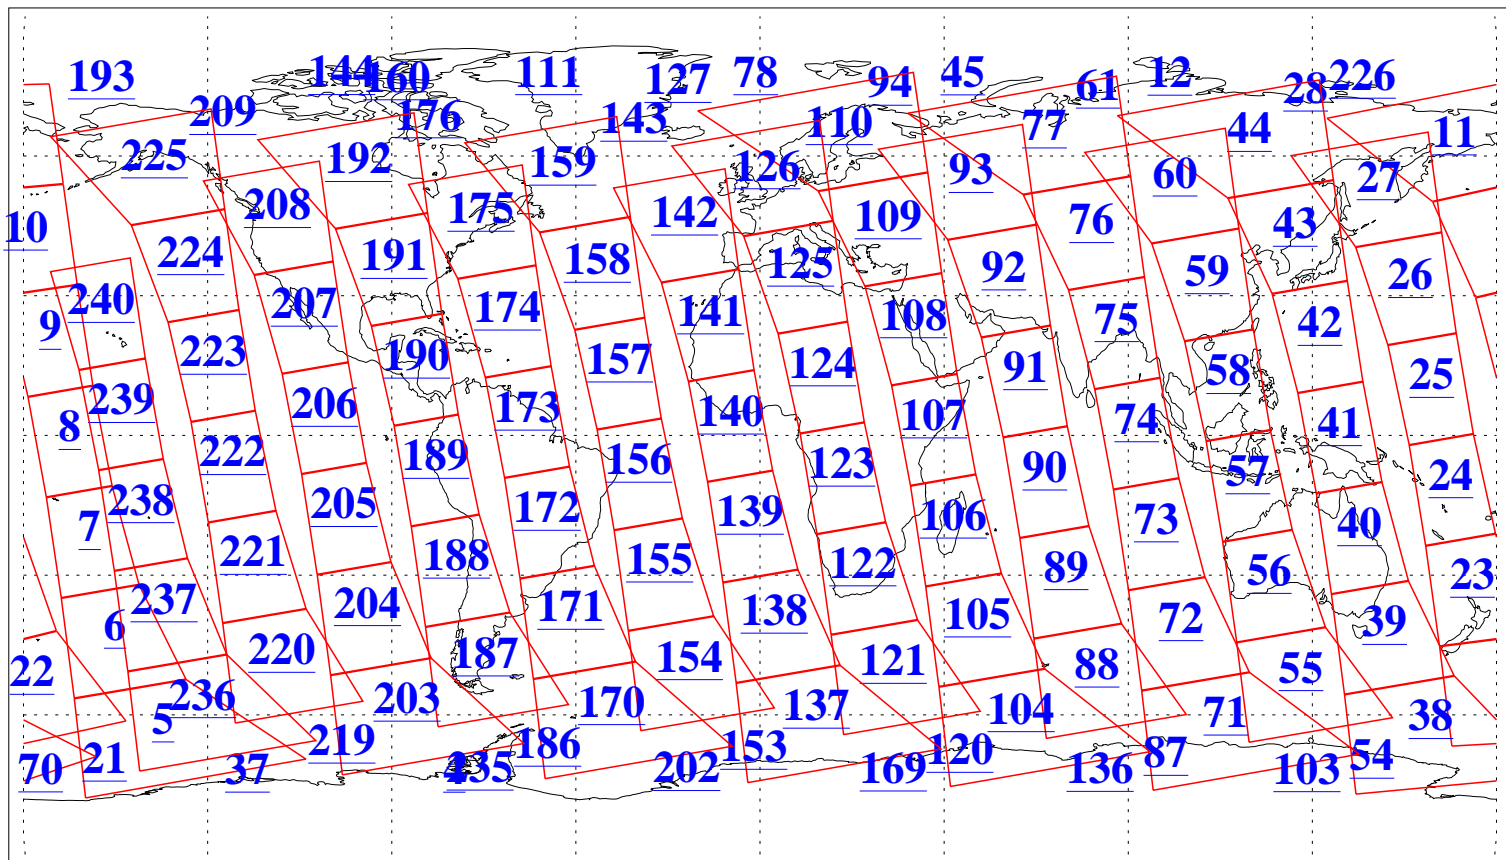

L1B Availability
AMSU Granules: 240
HSB Granules: 0
AIRS Granules: 240

3 Sep 2006
DoY 246
Aqua Day 1583
Granules: 1 to 120

Granules: 121 to 240

Legend: AMSU Available, HSB Available, AIRS Available

L1B Availability
AMSU Granules: 240
HSB Granules: 0
AIRS Granules: 240

3 Sep 2006
DoY 246
Aqua Day 1583

Ascending Granules

Descending Granules

Legend: AMSU Available, HSB Available, AIRS Available

L1B Availability
 AMSU Granules: 240
 HSB Granules: 0
 AIRS Granules: 240

3 Sep 2006
 DoY 246
 Aqua Day 1583

Northern Hemisphere Granules

Southern Hemisphere Granules

Legend: AMSU Available, HSB Available, AIRS Available