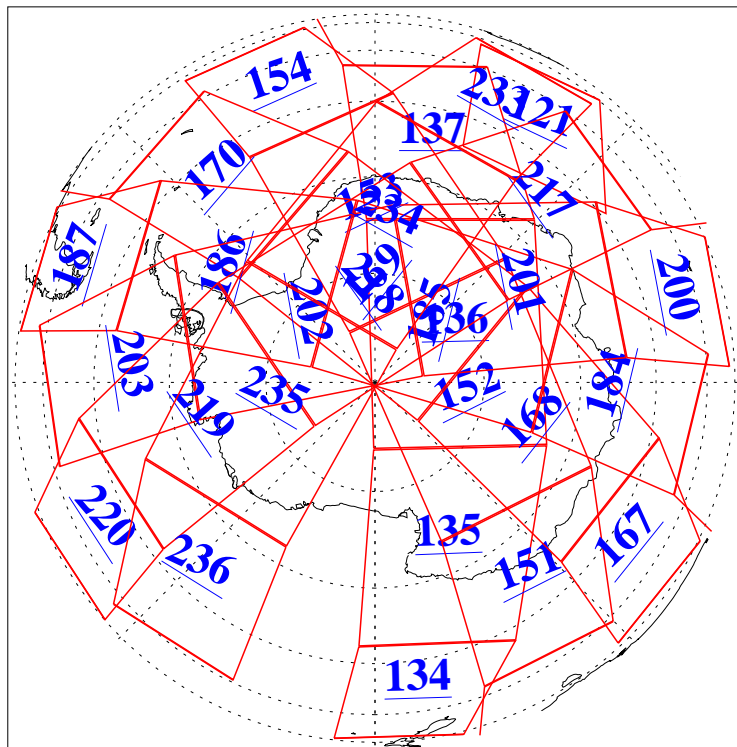

L1B Availability
AMSU Granules: 240
HSB Granules: 0
AIRS Granules: 240

3 Sep 2006
DoY 246
Aqua Day 1583
Granules: 1 to 120

Granules: 121 to 240

Legend: AMSU Available, HSB Available, AIRS Available

L1B Availability
AMSU Granules: 240
HSB Granules: 0
AIRS Granules: 240

3 Sep 2006
DoY 246
Aqua Day 1583

Ascending Granules

Descending Granules

Legend: AMSU Available, HSB Available, AIRS Available

L1B Availability
 AMSU Granules: 240
 HSB Granules: 0
 AIRS Granules: 240

3 Sep 2006
 DoY 246
 Aqua Day 1583

Northern Hemisphere Granules

Southern Hemisphere Granules

Legend: AMSU Available, HSB Available, AIRS Available