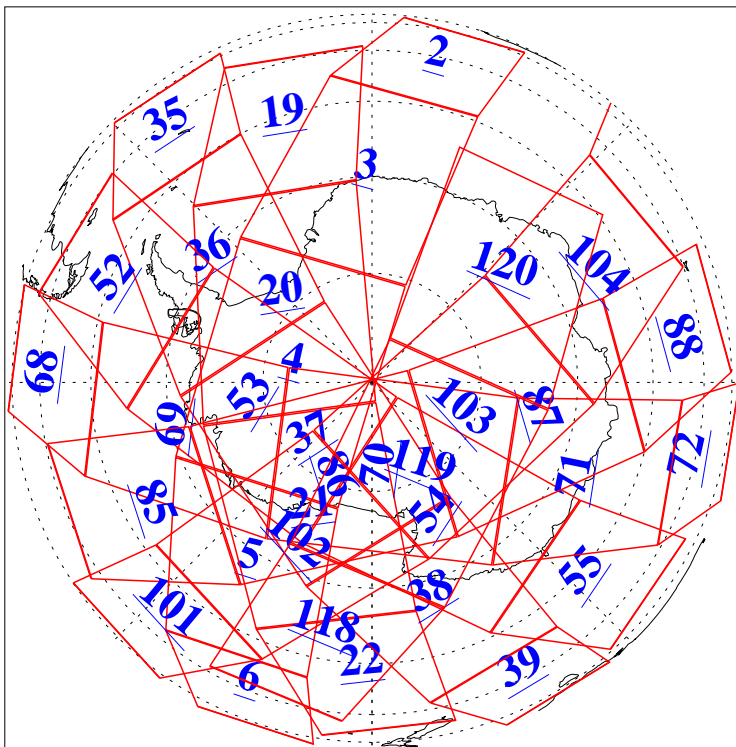

L1B Availability
AMSU Granules: 240
HSB Granules: 0
AIRS Granules: 240

3 Sep 2006
DoY 246
Aqua Day 1583
Granules: 1 to 120

Granules: 121 to 240

Legend: AMSU Available, HSB Available, AIRS Available

L1B Availability
AMSU Granules: 240
HSB Granules: 0
AIRS Granules: 240

3 Sep 2006
DoY 246
Aqua Day 1583

Ascending Granules

Descending Granules

Legend: AMSU Available, HSB Available, AIRS Available

L1B Availability
 AMSU Granules: 240
 HSB Granules: 0
 AIRS Granules: 240

3 Sep 2006
 DoY 246
 Aqua Day 1583

Northern Hemisphere Granules

Southern Hemisphere Granules

Legend: AMSU Available, HSB Available, AIRS Available