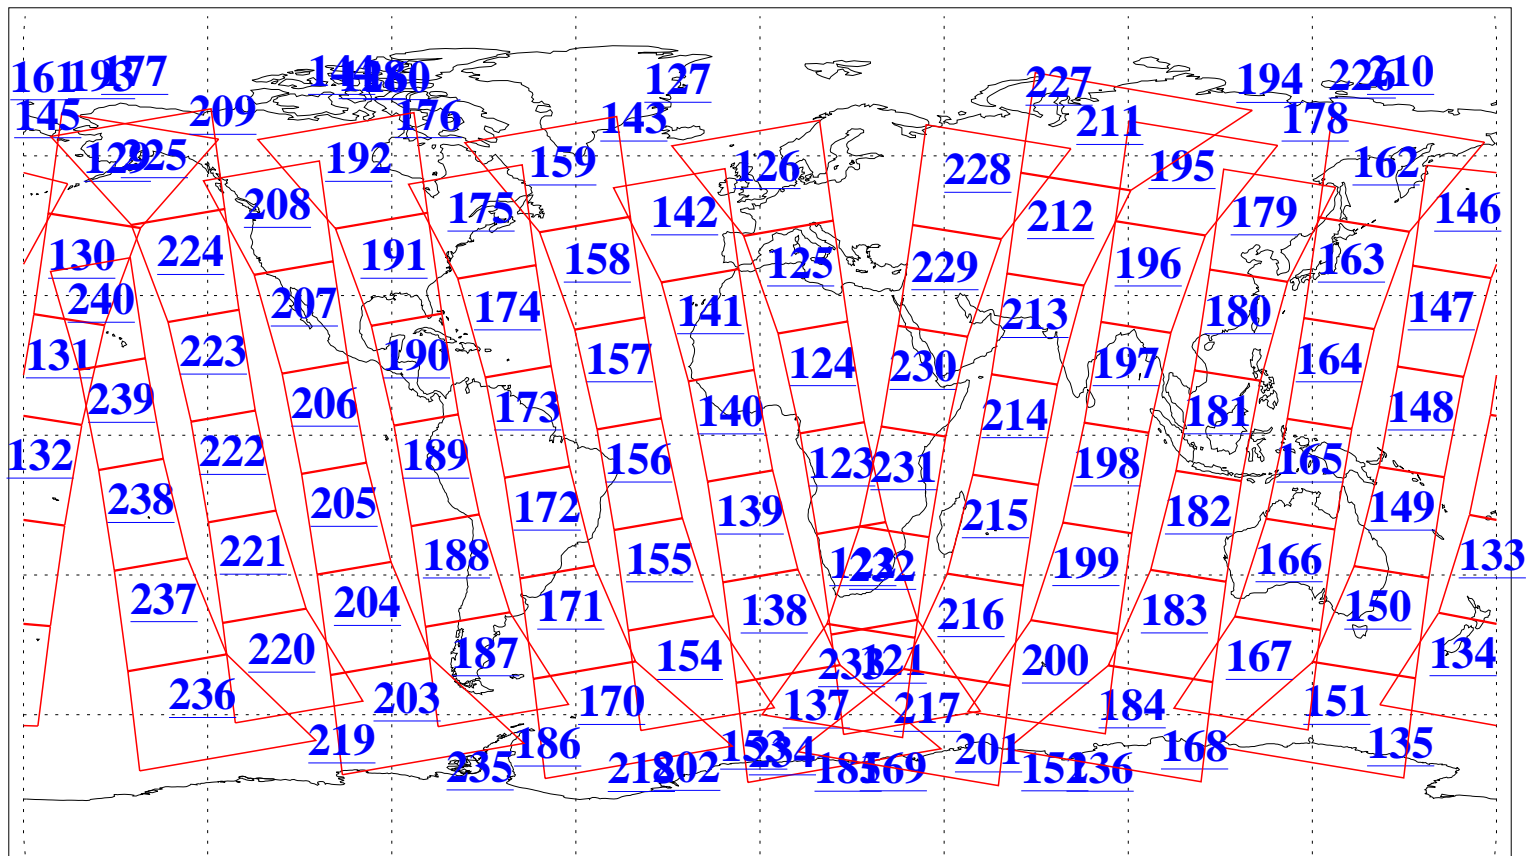

L1B Availability
AMSU Granules: 240
HSB Granules: 0
AIRS Granules: 240

3 Sep 2006
DoY 246
Aqua Day 1583
Granules: 1 to 120

Granules: 121 to 240

Legend: AMSU Available, HSB Available, AIRS Available

L1B Availability
AMSU Granules: 240
HSB Granules: 0
AIRS Granules: 240

3 Sep 2006
DoY 246
Aqua Day 1583

Ascending Granules

Descending Granules

Legend: AMSU Available, HSB Available, AIRS Available

L1B Availability
 AMSU Granules: 240
 HSB Granules: 0
 AIRS Granules: 240

3 Sep 2006
 DoY 246
 Aqua Day 1583

Northern Hemisphere Granules

Southern Hemisphere Granules

Legend: AMSU Available, HSB Available, AIRS Available