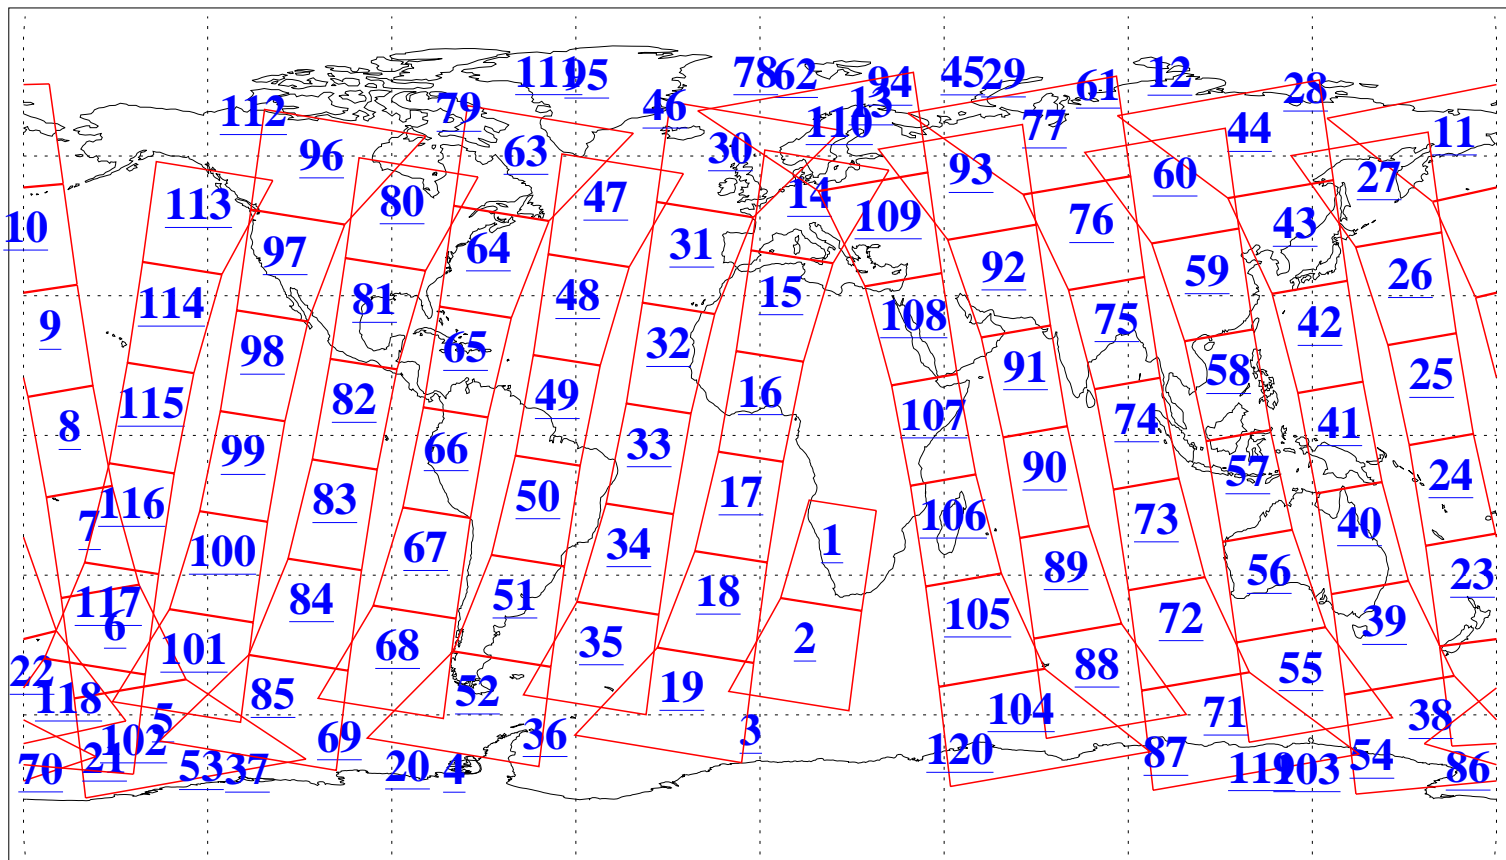

L1B Availability
AMSU Granules: 240
HSB Granules: 0
AIRS Granules: 240

3 Sep 2006
DoY 246
Aqua Day 1583
Granules: 1 to 120

Granules: 121 to 240

Legend: AMSU Available, HSB Available, AIRS Available

L1B Availability
AMSU Granules: 240
HSB Granules: 0
AIRS Granules: 240

3 Sep 2006
DoY 246
Aqua Day 1583

Ascending Granules

Descending Granules

Legend: AMSU Available, HSB Available, AIRS Available

L1B Availability
 AMSU Granules: 240
 HSB Granules: 0
 AIRS Granules: 240

3 Sep 2006
 DoY 246
 Aqua Day 1583

Northern Hemisphere Granules

Southern Hemisphere Granules

Legend: AMSU Available, HSB Available, AIRS Available