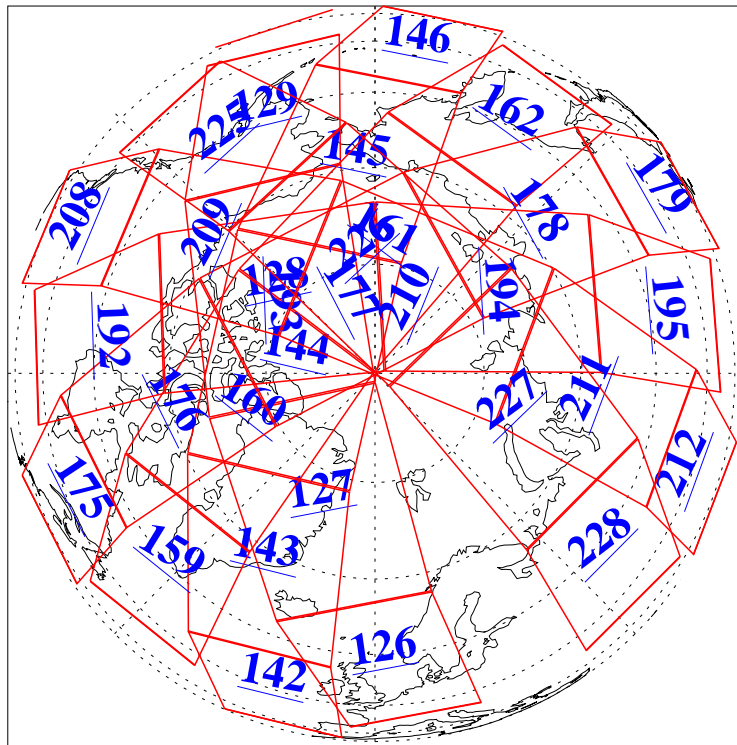

L1B Availability
AMSU Granules: 240
HSB Granules: 0
AIRS Granules: 240

3 Sep 2006
DoY 246
Aqua Day 1583
Granules: 1 to 120

Granules: 121 to 240

Legend: AMSU Available, HSB Available, AIRS Available

L1B Availability
AMSU Granules: 240
HSB Granules: 0
AIRS Granules: 240

3 Sep 2006
DoY 246
Aqua Day 1583

Ascending Granules

Descending Granules

Legend: AMSU Available, HSB Available, AIRS Available

L1B Availability
 AMSU Granules: 240
 HSB Granules: 0
 AIRS Granules: 240

3 Sep 2006
 DoY 246
 Aqua Day 1583

Northern Hemisphere Granules

Southern Hemisphere Granules

Legend: AMSU Available, HSB Available, AIRS Available