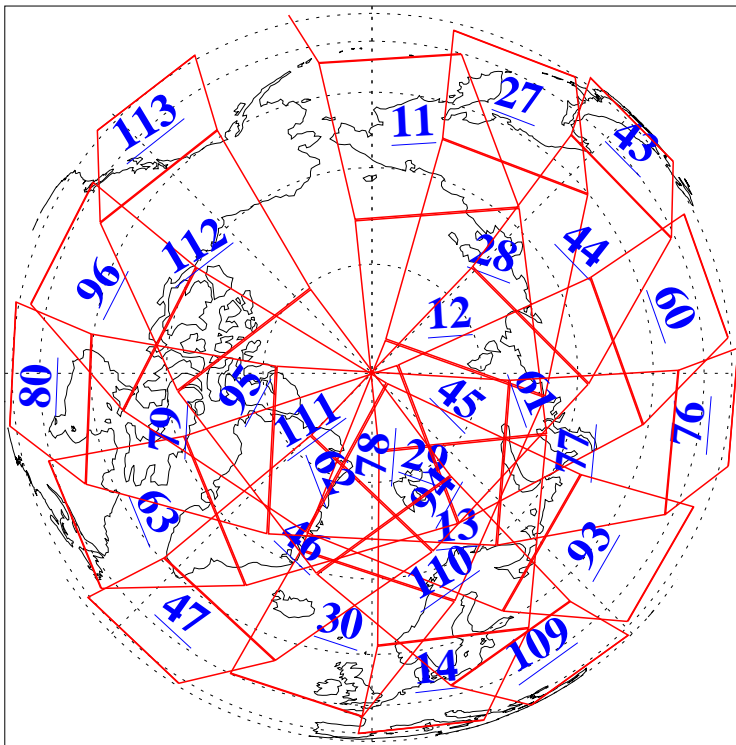

L1B Availability
AMSU Granules: 240
HSB Granules: 0
AIRS Granules: 240

3 Sep 2006
DoY 246
Aqua Day 1583
Granules: 1 to 120

Granules: 121 to 240

Legend: AMSU Available, HSB Available, AIRS Available

L1B Availability
AMSU Granules: 240
HSB Granules: 0
AIRS Granules: 240

3 Sep 2006
DoY 246
Aqua Day 1583

Ascending Granules

Descending Granules

Legend: AMSU Available, HSB Available, AIRS Available

L1B Availability
 AMSU Granules: 240
 HSB Granules: 0
 AIRS Granules: 240

3 Sep 2006
 DoY 246
 Aqua Day 1583

Northern Hemisphere Granules

Southern Hemisphere Granules

Legend: AMSU Available, HSB Available, AIRS Available