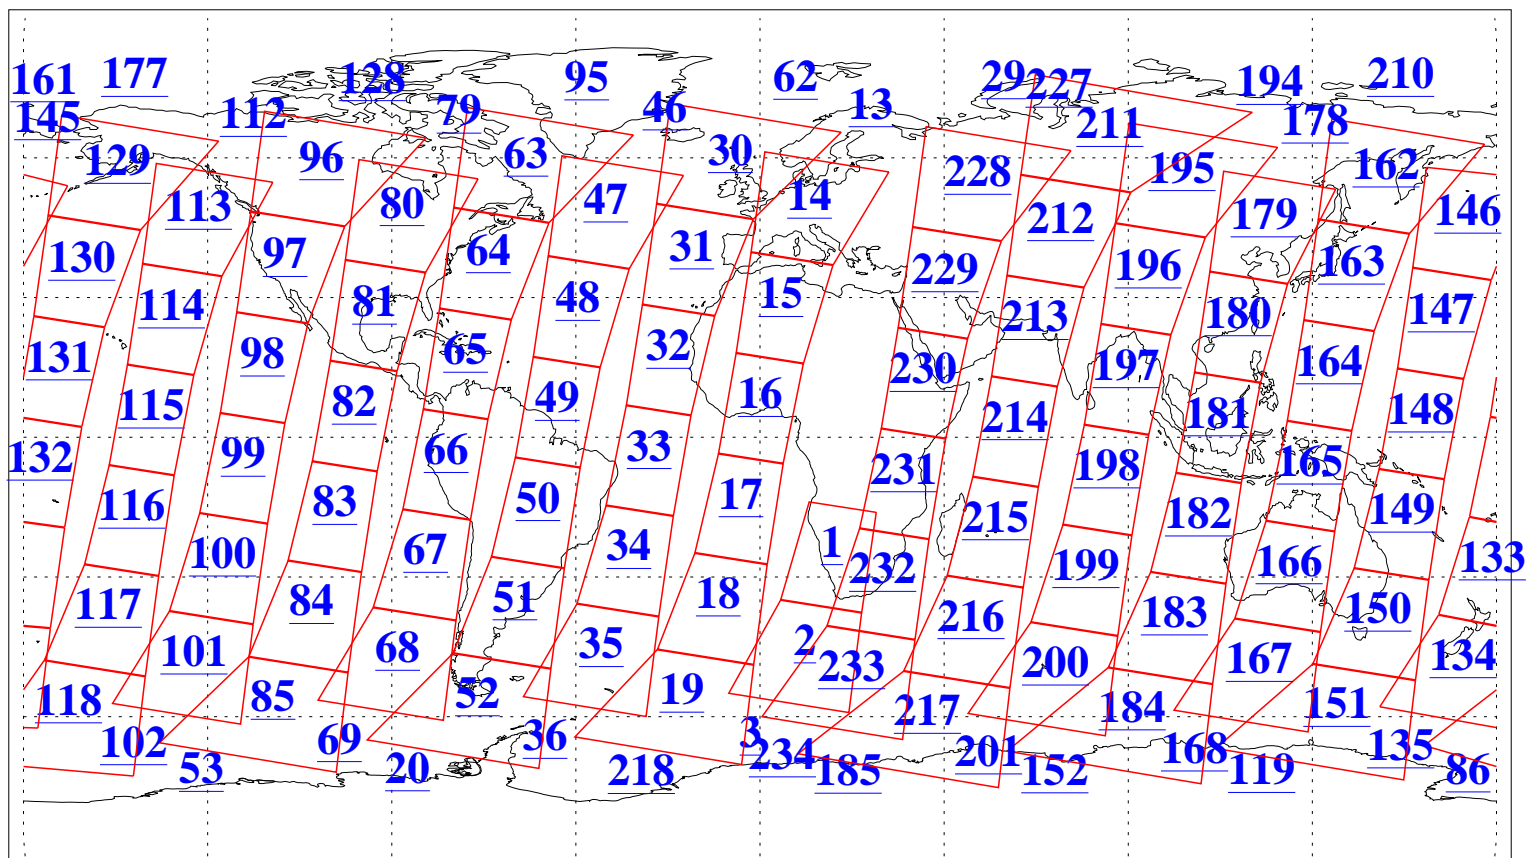

L1B Availability
AMSU Granules: 240
HSB Granules: 0
AIRS Granules: 240

3 Sep 2006
DoY 246
Aqua Day 1583
Granules: 1 to 120

Granules: 121 to 240

Legend: AMSU Available, HSB Available, AIRS Available

L1B Availability
AMSU Granules: 240
HSB Granules: 0
AIRS Granules: 240

3 Sep 2006
DoY 246
Aqua Day 1583

Ascending Granules

Descending Granules

Legend: AMSU Available, HSB Available, AIRS Available

L1B Availability
 AMSU Granules: 240
 HSB Granules: 0
 AIRS Granules: 240

3 Sep 2006
 DoY 246
 Aqua Day 1583

Northern Hemisphere Granules

Southern Hemisphere Granules

Legend: AMSU Available, HSB Available, AIRS Available