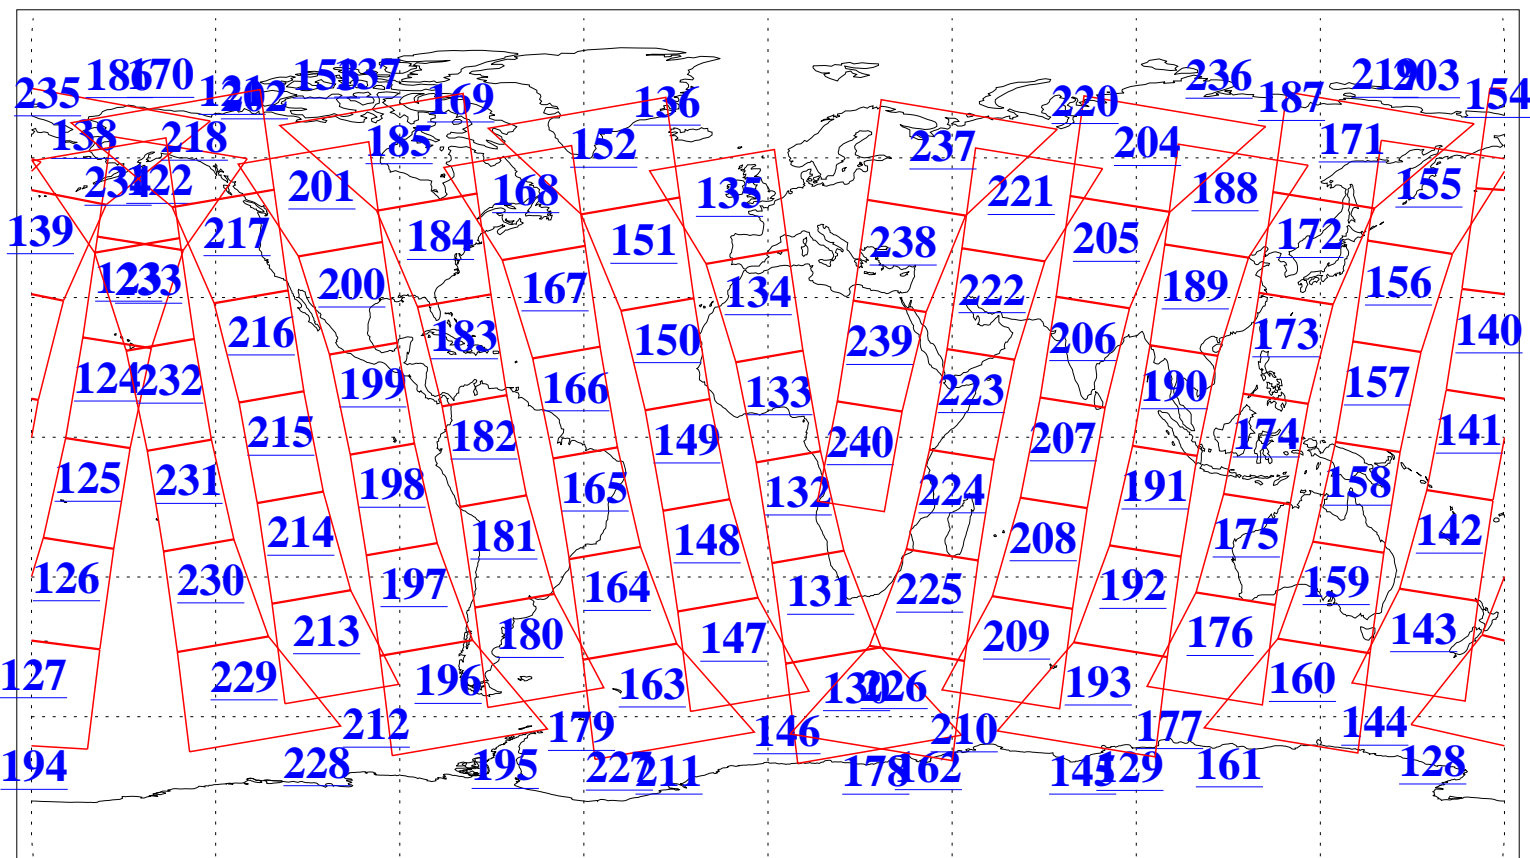

L1B Availability
AMSU Granules: 240
HSB Granules: 0
AIRS Granules: 240

2 Sep 2006
DoY 245
Aqua Day 1582
Granules: 1 to 120

Granules: 121 to 240

Legend: AMSU Available, HSB Available, AIRS Available

L1B Availability
AMSU Granules: 240
HSB Granules: 0
AIRS Granules: 240

2 Sep 2006
DoY 245
Aqua Day 1582

Ascending Granules

Descending Granules

Legend: AMSU Available, HSB Available, AIRS Available

L1B Availability
 AMSU Granules: 240
 HSB Granules: 0
 AIRS Granules: 240

2 Sep 2006
 DoY 245
 Aqua Day 1582

Northern Hemisphere Granules

Southern Hemisphere Granules

Legend: AMSU Available, HSB Available, AIRS Available