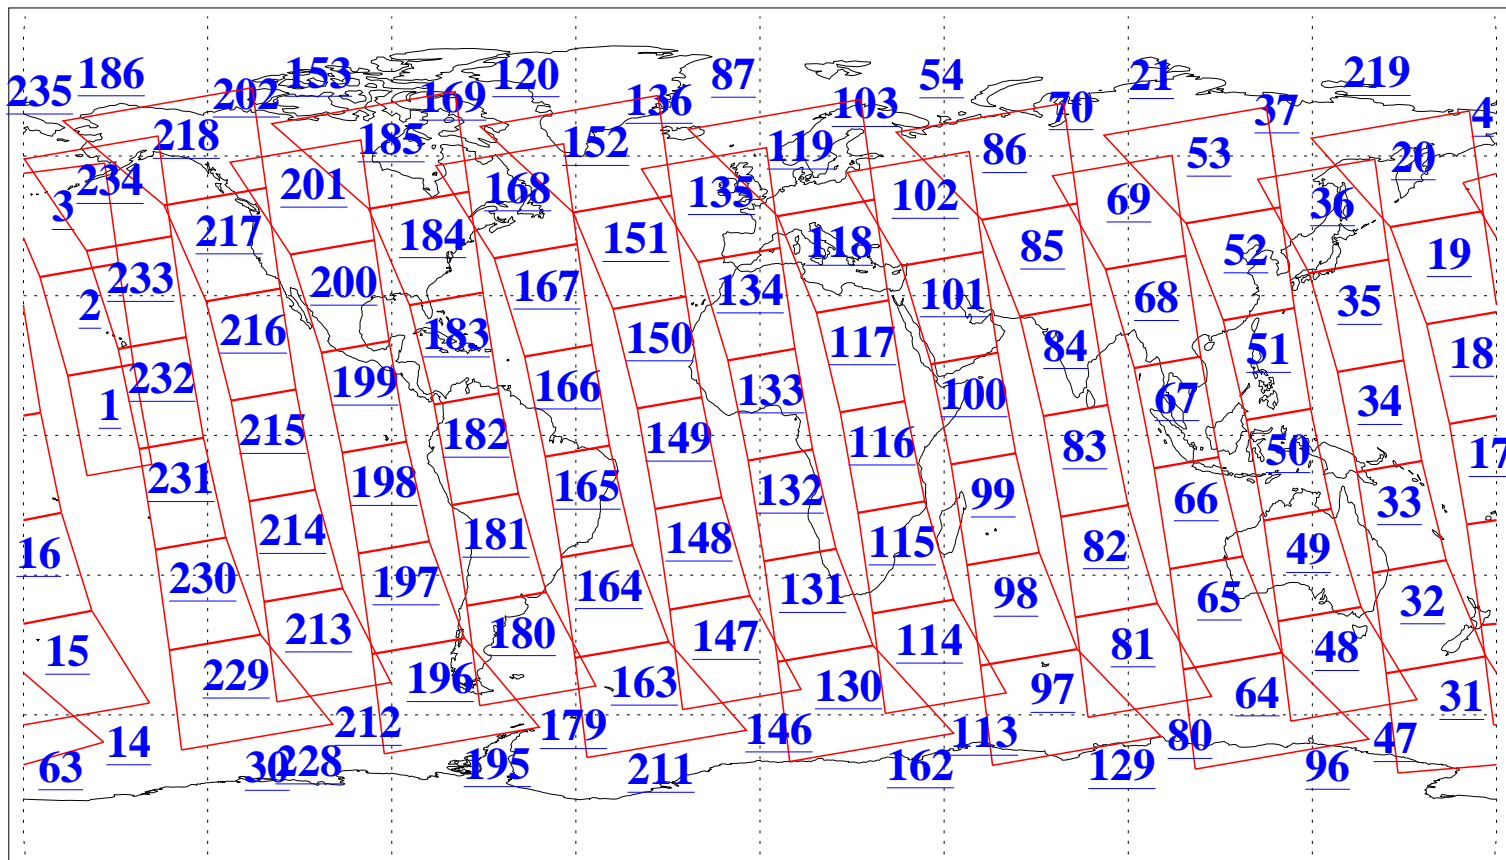

L1B Availability
AMSU Granules: 240
HSB Granules: 0
AIRS Granules: 240

2 Sep 2006
DoY 245
Aqua Day 1582
Granules: 1 to 120

Granules: 121 to 240

Legend: AMSU Available, HSB Available, AIRS Available

L1B Availability
AMSU Granules: 240
HSB Granules: 0
AIRS Granules: 240

2 Sep 2006
DoY 245
Aqua Day 1582

Ascending Granules

Descending Granules

Legend: AMSU Available, HSB Available, AIRS Available

L1B Availability
 AMSU Granules: 240
 HSB Granules: 0
 AIRS Granules: 240

2 Sep 2006
 DoY 245
 Aqua Day 1582

Northern Hemisphere Granules

Southern Hemisphere Granules

Legend: AMSU Available, HSB Available, AIRS Available