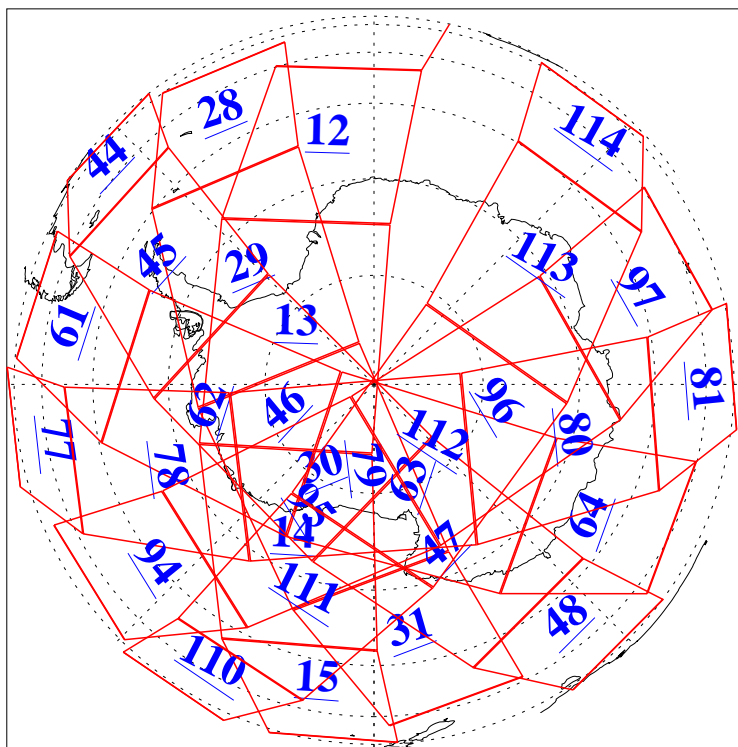

L1B Availability
AMSU Granules: 240
HSB Granules: 0
AIRS Granules: 240

2 Sep 2006
DoY 245
Aqua Day 1582
Granules: 1 to 120

Granules: 121 to 240

Legend: AMSU Available, HSB Available, AIRS Available

L1B Availability
AMSU Granules: 240
HSB Granules: 0
AIRS Granules: 240

2 Sep 2006
DoY 245
Aqua Day 1582

Ascending Granules

Descending Granules

Legend: AMSU Available, HSB Available, AIRS Available

L1B Availability
 AMSU Granules: 240
 HSB Granules: 0
 AIRS Granules: 240

2 Sep 2006
 DoY 245
 Aqua Day 1582

Northern Hemisphere Granules

Southern Hemisphere Granules

Legend: AMSU Available, HSB Available, AIRS Available