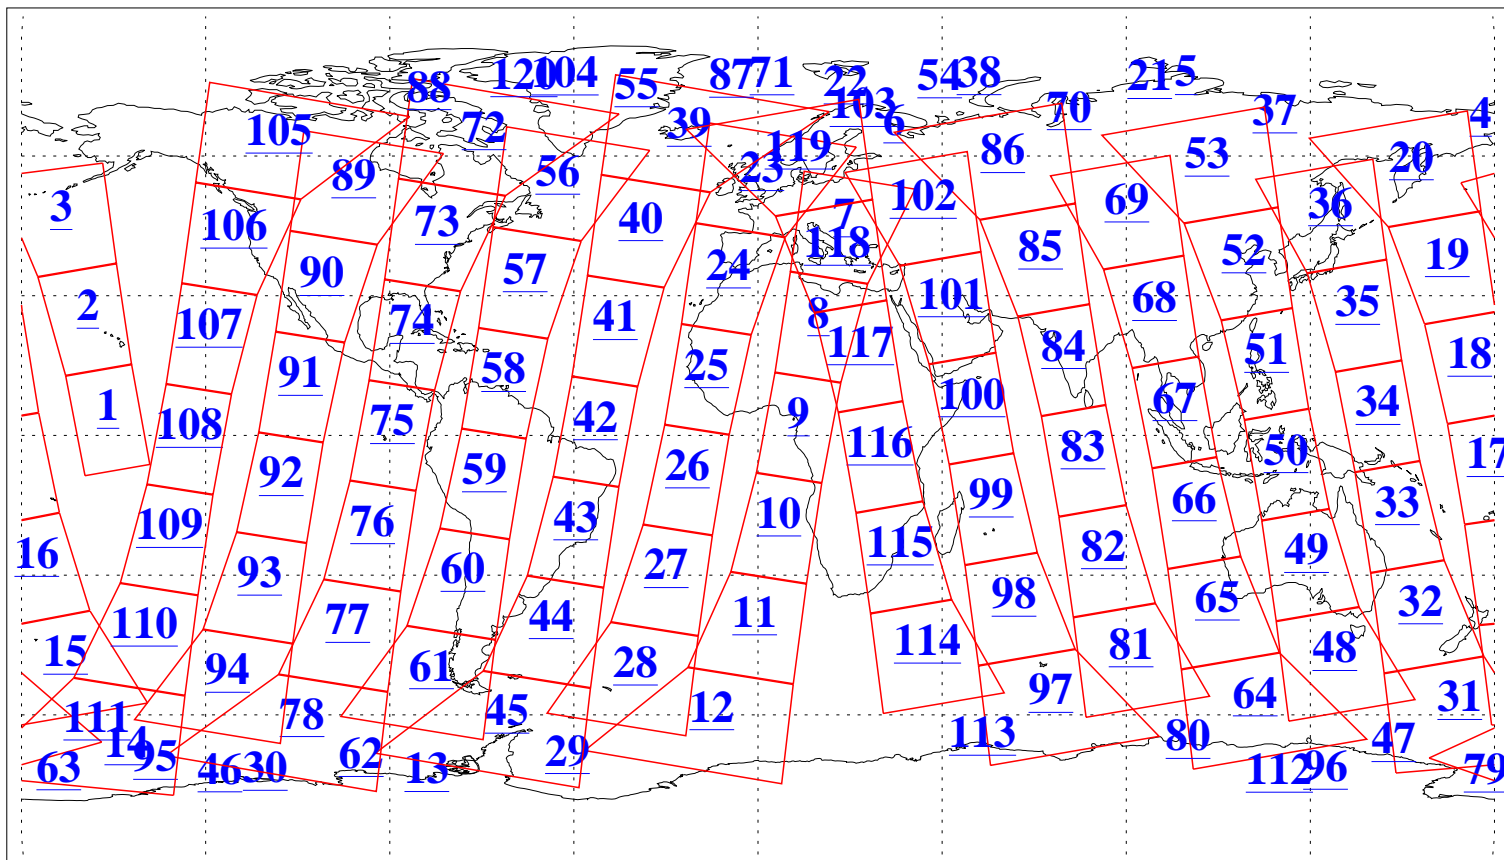

L1B Availability
AMSU Granules: 240
HSB Granules: 0
AIRS Granules: 240

2 Sep 2006
DoY 245
Aqua Day 1582
Granules: 1 to 120

Granules: 121 to 240

Legend: AMSU Available, HSB Available, AIRS Available

L1B Availability
AMSU Granules: 240
HSB Granules: 0
AIRS Granules: 240

2 Sep 2006
DoY 245
Aqua Day 1582

Ascending Granules

Descending Granules

Legend: AMSU Available, HSB Available, AIRS Available

L1B Availability
 AMSU Granules: 240
 HSB Granules: 0
 AIRS Granules: 240

2 Sep 2006
 DoY 245
 Aqua Day 1582

Northern Hemisphere Granules

Southern Hemisphere Granules

Legend: AMSU Available, HSB Available, AIRS Available