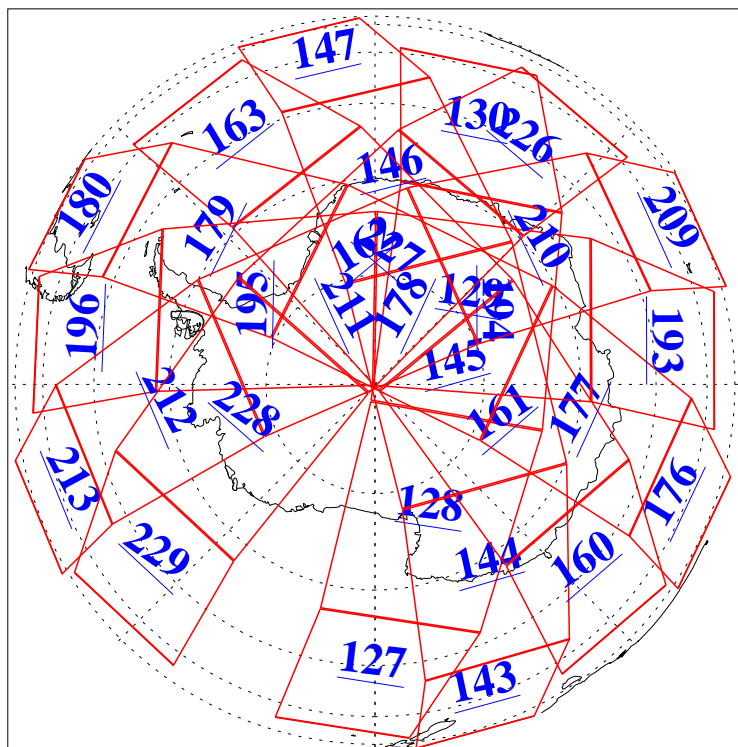

L1B Availability
AMSU Granules: 240
HSB Granules: 0
AIRS Granules: 240

2 Sep 2006
DoY 245
Aqua Day 1582
Granules: 1 to 120

Granules: 121 to 240

Legend: AMSU Available, HSB Available, AIRS Available

L1B Availability
AMSU Granules: 240
HSB Granules: 0
AIRS Granules: 240

2 Sep 2006
DoY 245
Aqua Day 1582

Ascending Granules

Descending Granules

Legend: AMSU Available, HSB Available, AIRS Available

L1B Availability
 AMSU Granules: 240
 HSB Granules: 0
 AIRS Granules: 240

2 Sep 2006
 DoY 245
 Aqua Day 1582

Northern Hemisphere Granules

Southern Hemisphere Granules

Legend: AMSU Available, HSB Available, AIRS Available