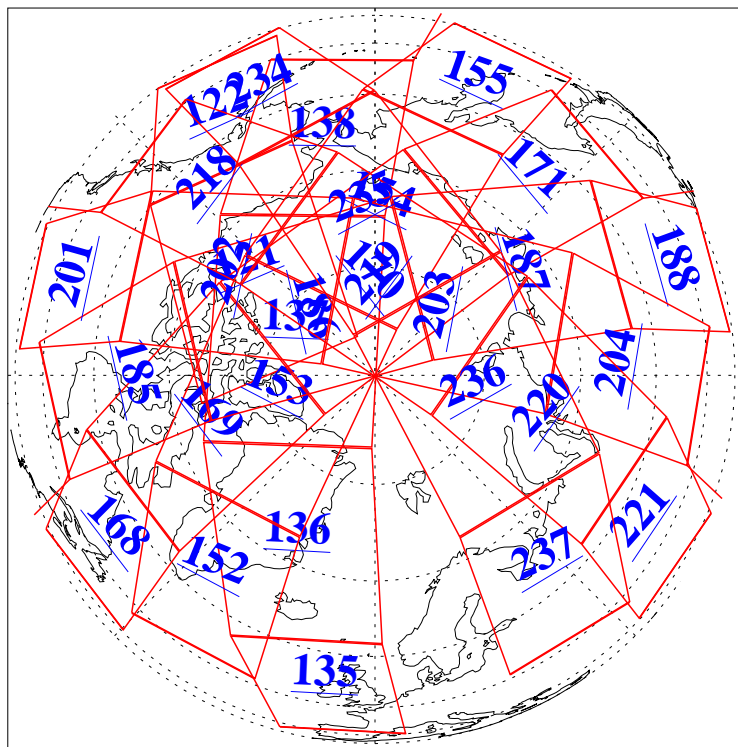

L1B Availability
AMSU Granules: 240
HSB Granules: 0
AIRS Granules: 240

2 Sep 2006
DoY 245
Aqua Day 1582
Granules: 1 to 120

Granules: 121 to 240

Legend: AMSU Available, HSB Available, AIRS Available

L1B Availability
AMSU Granules: 240
HSB Granules: 0
AIRS Granules: 240

2 Sep 2006
DoY 245
Aqua Day 1582

Ascending Granules

Descending Granules

Legend: AMSU Available, HSB Available, AIRS Available

L1B Availability
 AMSU Granules: 240
 HSB Granules: 0
 AIRS Granules: 240

2 Sep 2006
 DoY 245
 Aqua Day 1582

Northern Hemisphere Granules

Southern Hemisphere Granules

Legend: AMSU Available, HSB Available, AIRS Available