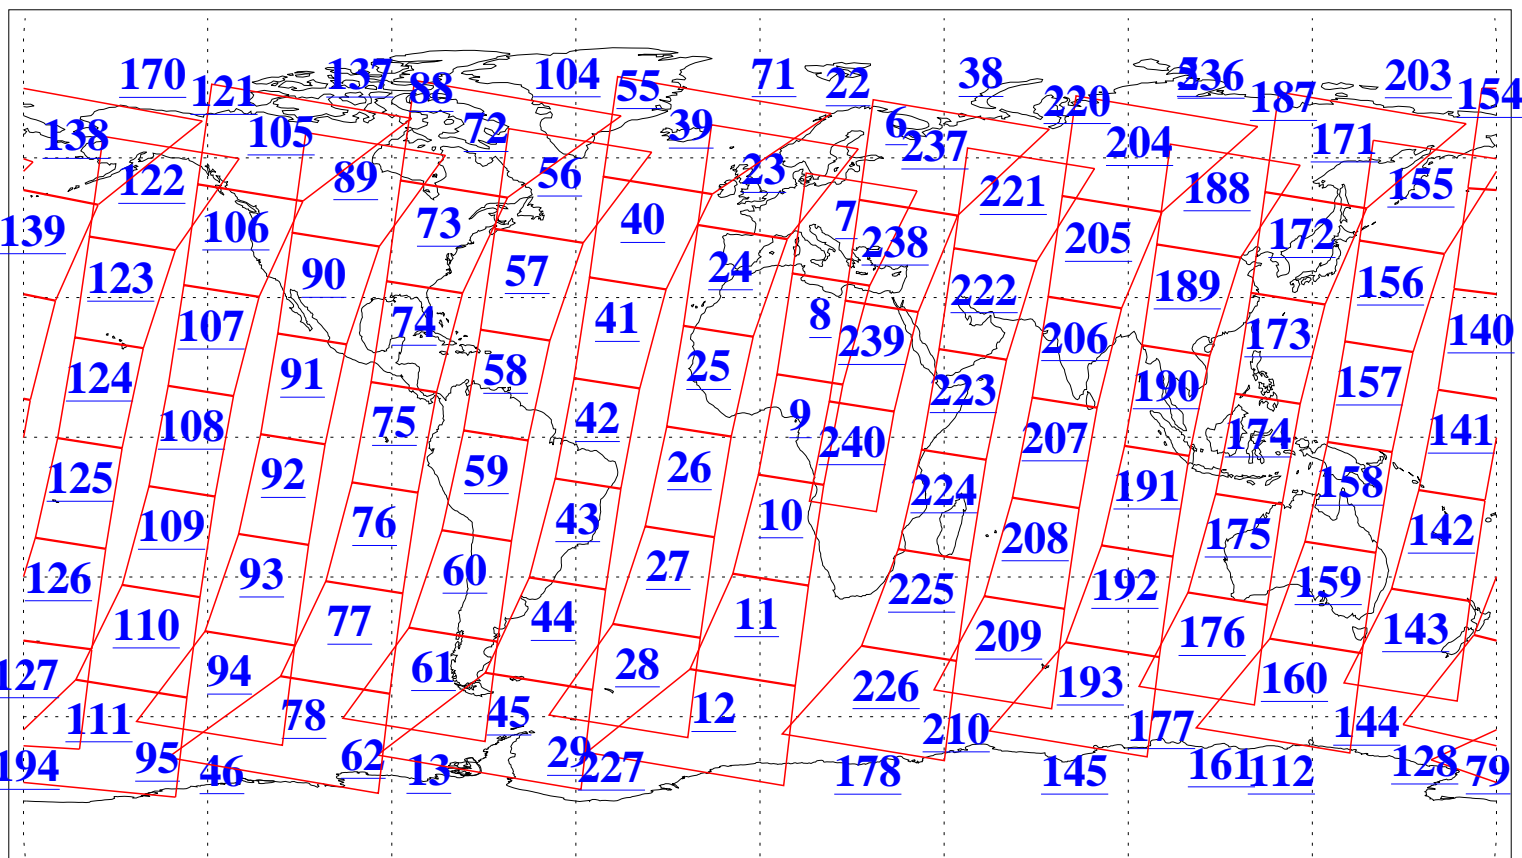

L1B Availability
AMSU Granules: 240
HSB Granules: 0
AIRS Granules: 240

2 Sep 2006
DoY 245
Aqua Day 1582
Granules: 1 to 120

Granules: 121 to 240

Legend: AMSU Available, HSB Available, AIRS Available

L1B Availability
AMSU Granules: 240
HSB Granules: 0
AIRS Granules: 240

2 Sep 2006
DoY 245
Aqua Day 1582

Ascending Granules

Descending Granules

Legend: AMSU Available, HSB Available, AIRS Available

L1B Availability
 AMSU Granules: 240
 HSB Granules: 0
 AIRS Granules: 240

2 Sep 2006
 DoY 245
 Aqua Day 1582

Northern Hemisphere Granules

Southern Hemisphere Granules

Legend: AMSU Available, HSB Available, AIRS Available