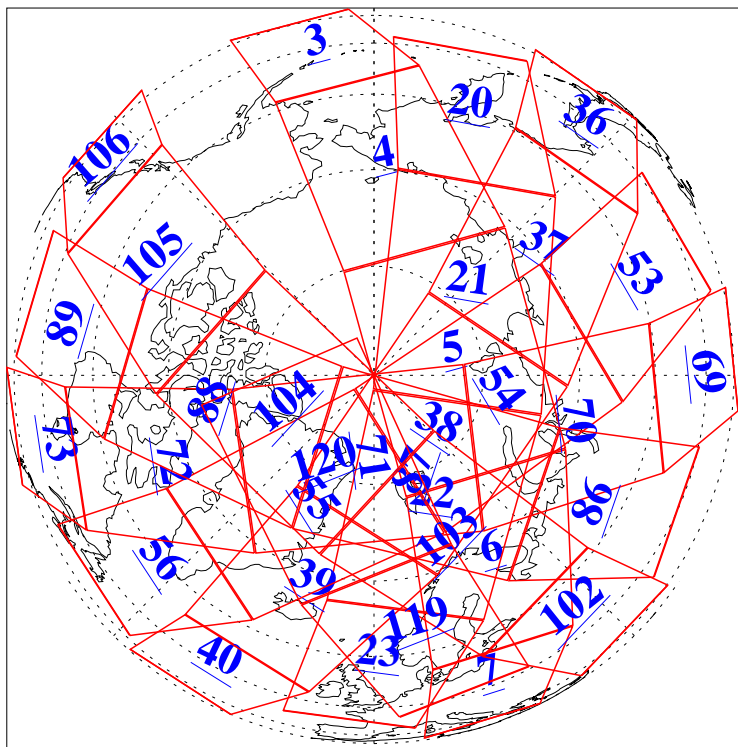

L1B Availability
AMSU Granules: 240
HSB Granules: 0
AIRS Granules: 240

2 Sep 2006
DoY 245
Aqua Day 1582
Granules: 1 to 120

Granules: 121 to 240

Legend: AMSU Available, HSB Available, AIRS Available

L1B Availability
AMSU Granules: 240
HSB Granules: 0
AIRS Granules: 240

2 Sep 2006
DoY 245
Aqua Day 1582

Ascending Granules

Descending Granules

Legend: AMSU Available, HSB Available, AIRS Available

L1B Availability
 AMSU Granules: 240
 HSB Granules: 0
 AIRS Granules: 240

2 Sep 2006
 DoY 245
 Aqua Day 1582

Northern Hemisphere Granules

Southern Hemisphere Granules

Legend: AMSU Available, HSB Available, AIRS Available