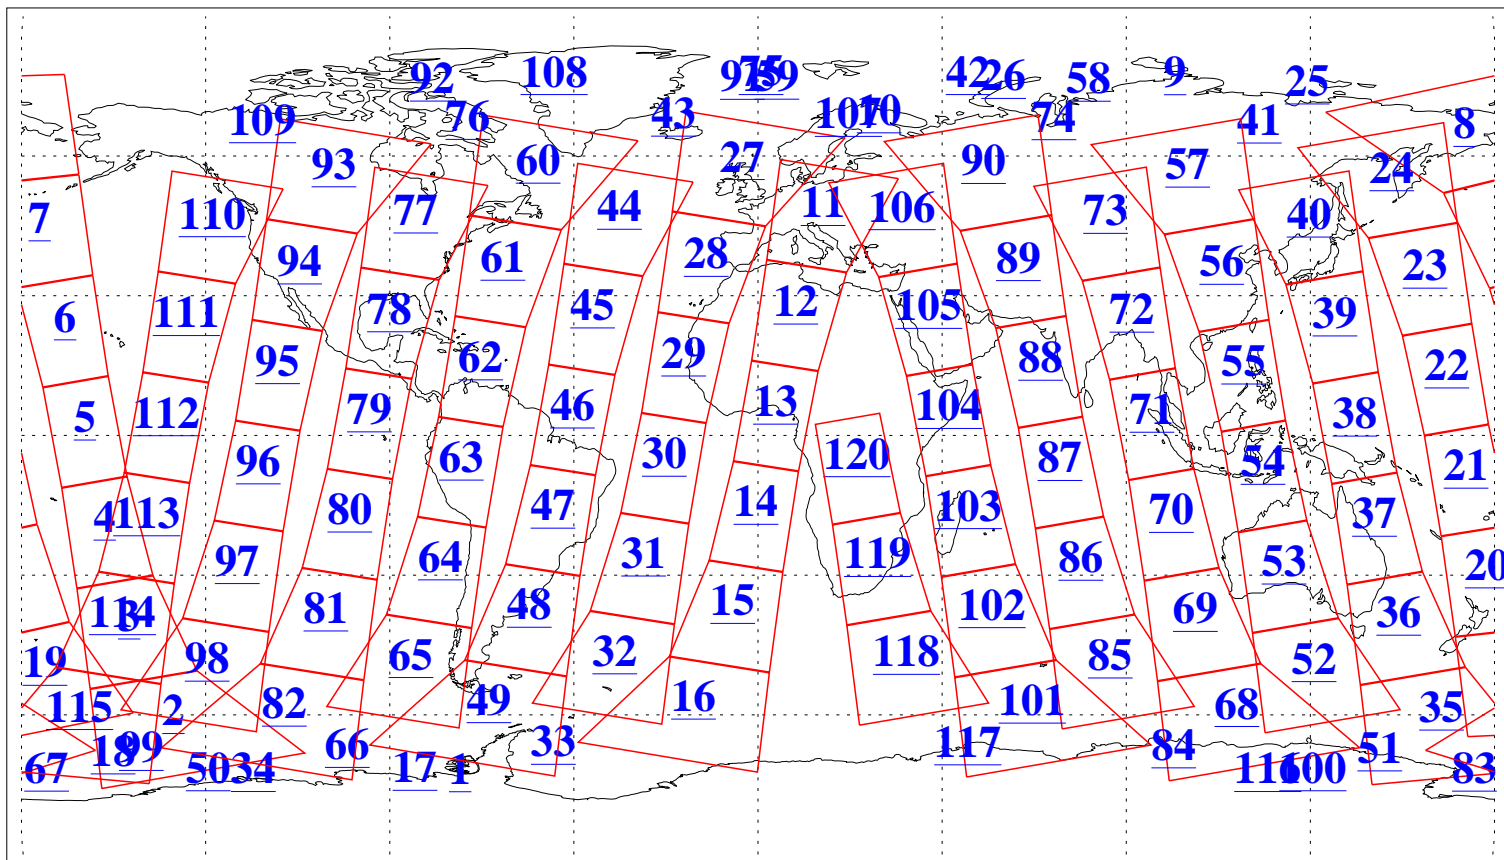

L1B Availability
AMSU Granules: 240
HSB Granules: 0
AIRS Granules: 211

29 Aug 2006
DoY 241
Aqua Day 1578
Granules: 1 to 120

Granules: 121 to 240

Legend: AMSU Available, HSB Available, AIRS Available

L1B Availability
AMSU Granules: 240
HSB Granules: 0
AIRS Granules: 211

29 Aug 2006
DoY 241
Aqua Day 1578
Ascending Granules

Descending Granules

Legend: AMSU Available, HSB Available, AIRS Available

L1B Availability
 AMSU Granules: 240
 HSB Granules: 0
 AIRS Granules: 211

29 Aug 2006
 DoY 241
 Aqua Day 1578

Northern Hemisphere Granules

Southern Hemisphere Granules

Legend: AMSU Available, HSB Available, AIRS Available