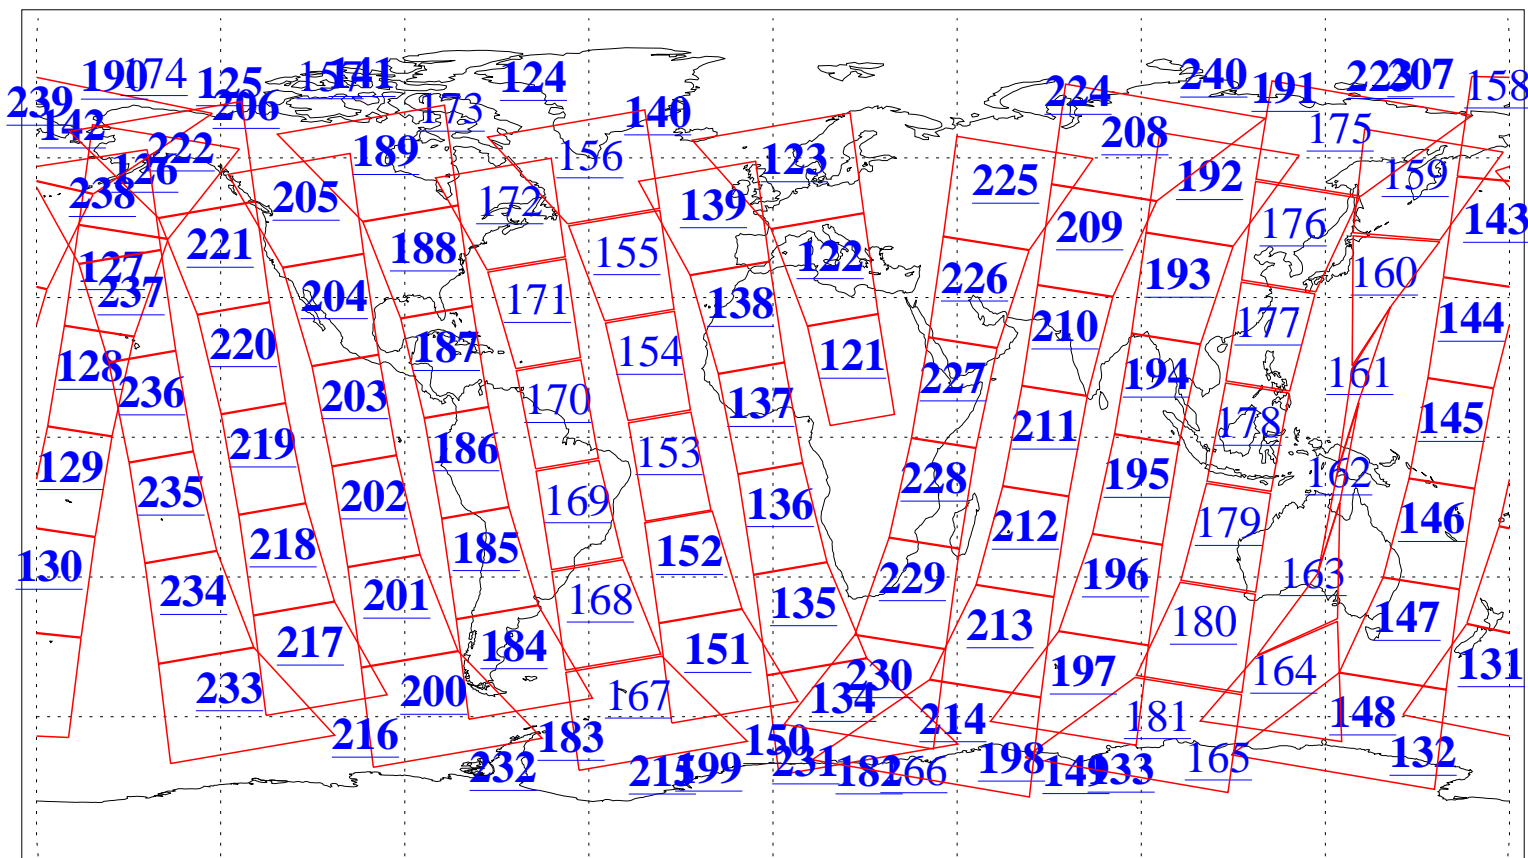

L1B Availability
AMSU Granules: 240
HSB Granules: 0
AIRS Granules: 211

29 Aug 2006
DoY 241
Aqua Day 1578
Granules: 1 to 120

Granules: 121 to 240

Legend: AMSU Available, HSB Available, AIRS Available

L1B Availability
AMSU Granules: 240
HSB Granules: 0
AIRS Granules: 211

29 Aug 2006
DoY 241
Aqua Day 1578
Ascending Granules

Descending Granules

Legend: AMSU Available, HSB Available, AIRS Available

L1B Availability
 AMSU Granules: 240
 HSB Granules: 0
 AIRS Granules: 211

29 Aug 2006
 DoY 241
 Aqua Day 1578

Northern Hemisphere Granules

Southern Hemisphere Granules

Legend: AMSU Available, HSB Available, AIRS Available