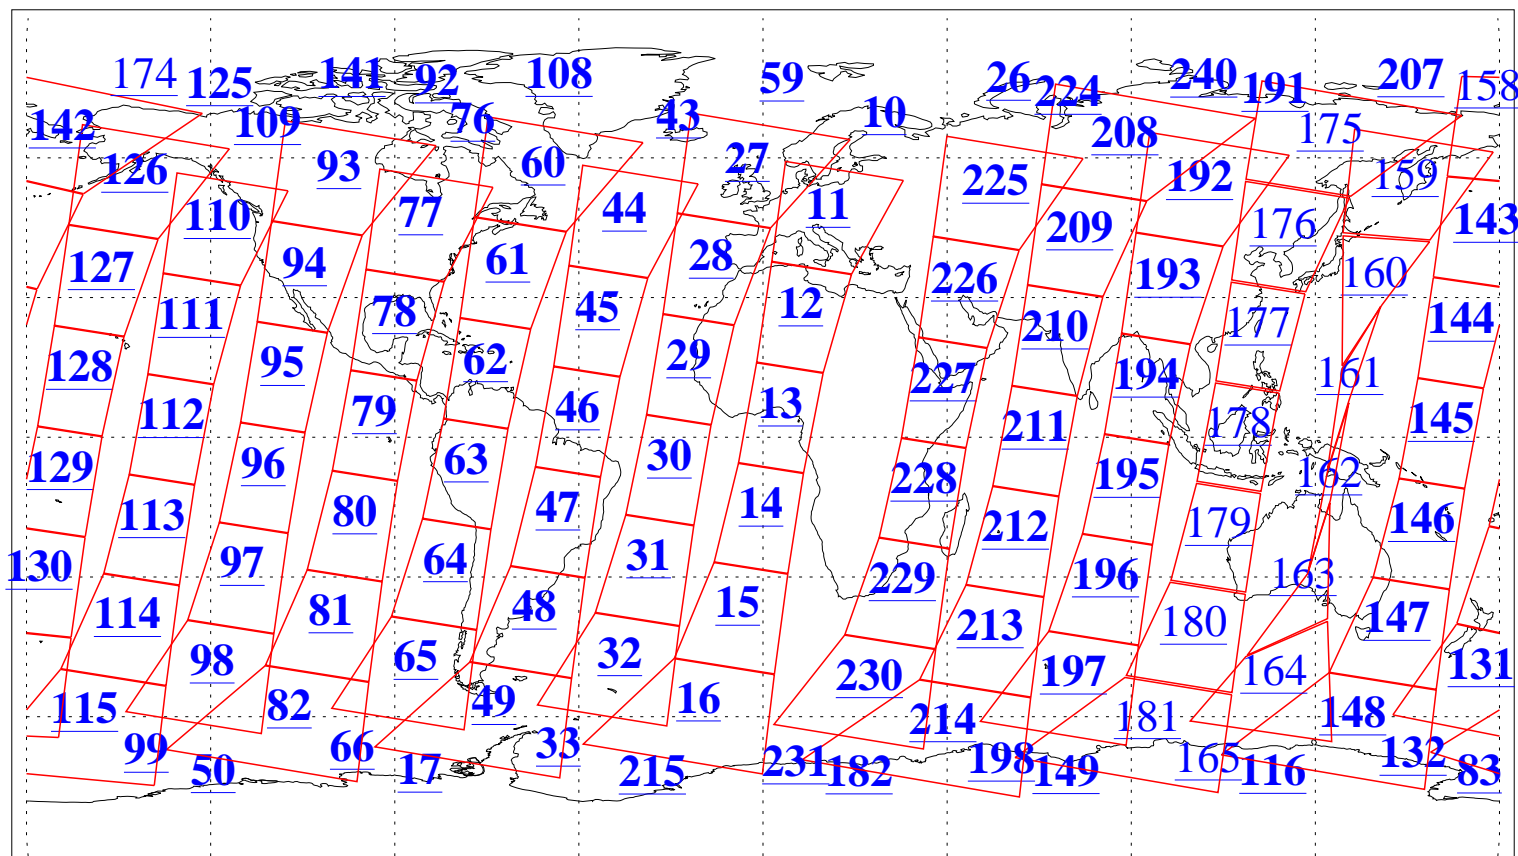

L1B Availability
AMSU Granules: 240
HSB Granules: 0
AIRS Granules: 211

29 Aug 2006
DoY 241
Aqua Day 1578
Granules: 1 to 120

Granules: 121 to 240

Legend: AMSU Available, HSB Available, AIRS Available

L1B Availability
AMSU Granules: 240
HSB Granules: 0
AIRS Granules: 211

29 Aug 2006
DoY 241
Aqua Day 1578
Ascending Granules

Descending Granules

Legend: AMSU Available, HSB Available, AIRS Available

L1B Availability
 AMSU Granules: 240
 HSB Granules: 0
 AIRS Granules: 211

29 Aug 2006
 DoY 241
 Aqua Day 1578