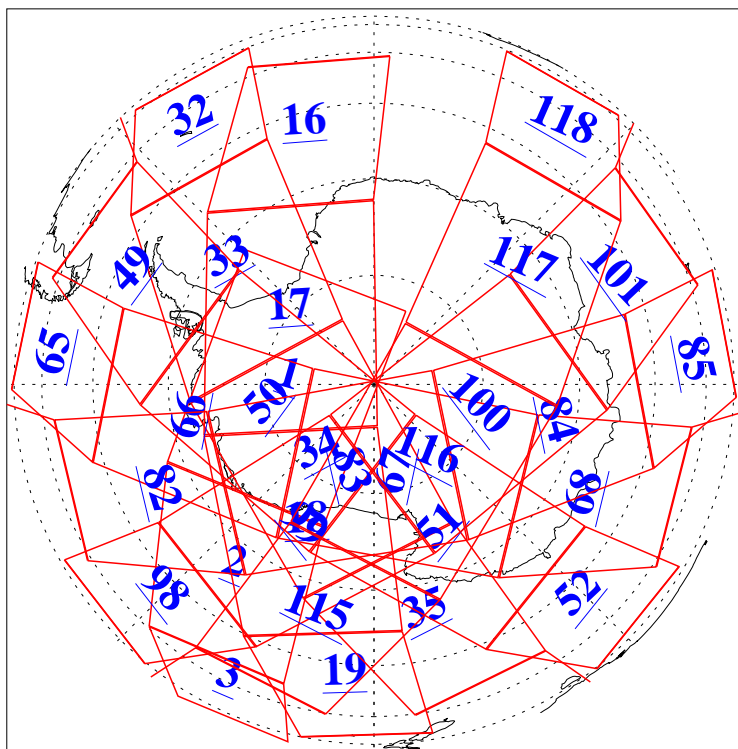

L1B Availability
AMSU Granules: 240
HSB Granules: 0
AIRS Granules: 211

29 Aug 2006
DoY 241
Aqua Day 1578
Granules: 1 to 120

Granules: 121 to 240

Legend: AMSU Available, HSB Available, AIRS Available

L1B Availability
AMSU Granules: 240
HSB Granules: 0
AIRS Granules: 211

29 Aug 2006
DoY 241
Aqua Day 1578
Ascending Granules

Descending Granules

Legend: AMSU Available, HSB Available, AIRS Available

L1B Availability
 AMSU Granules: 240
 HSB Granules: 0
 AIRS Granules: 211

29 Aug 2006
 DoY 241
 Aqua Day 1578

Northern Hemisphere Granules

Southern Hemisphere Granules

Legend: AMSU Available, HSB Available, AIRS Available