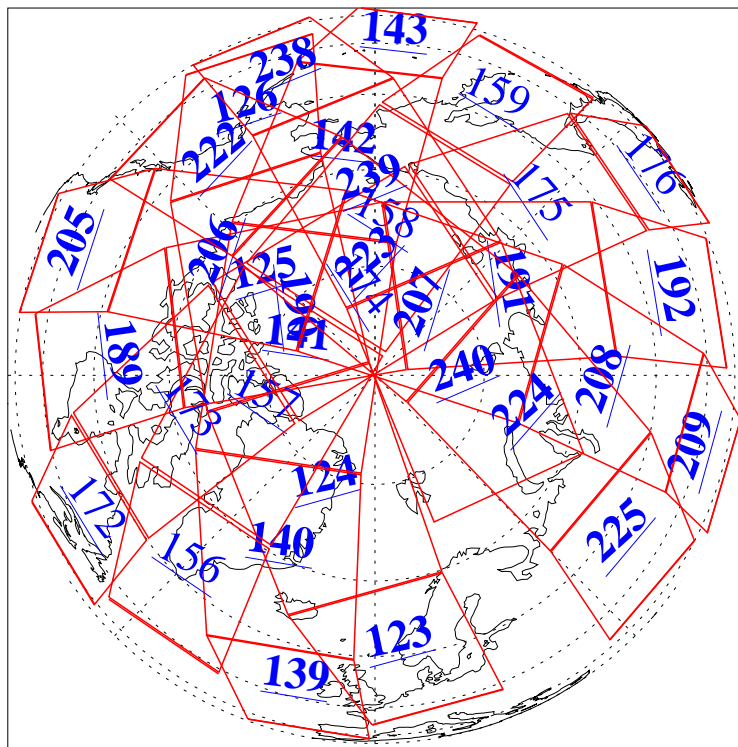

L1B Availability
AMSU Granules: 240
HSB Granules: 0
AIRS Granules: 211

29 Aug 2006
DoY 241
Aqua Day 1578
Granules: 1 to 120

Granules: 121 to 240

Legend: AMSU Available, HSB Available, AIRS Available

L1B Availability
AMSU Granules: 240
HSB Granules: 0
AIRS Granules: 211

29 Aug 2006
DoY 241
Aqua Day 1578
Ascending Granules

Descending Granules

Legend: AMSU Available, HSB Available, AIRS Available

L1B Availability
 AMSU Granules: 240
 HSB Granules: 0
 AIRS Granules: 211

29 Aug 2006
 DoY 241
 Aqua Day 1578

Northern Hemisphere Granules

Southern Hemisphere Granules

Legend: AMSU Available, HSB Available, AIRS Available