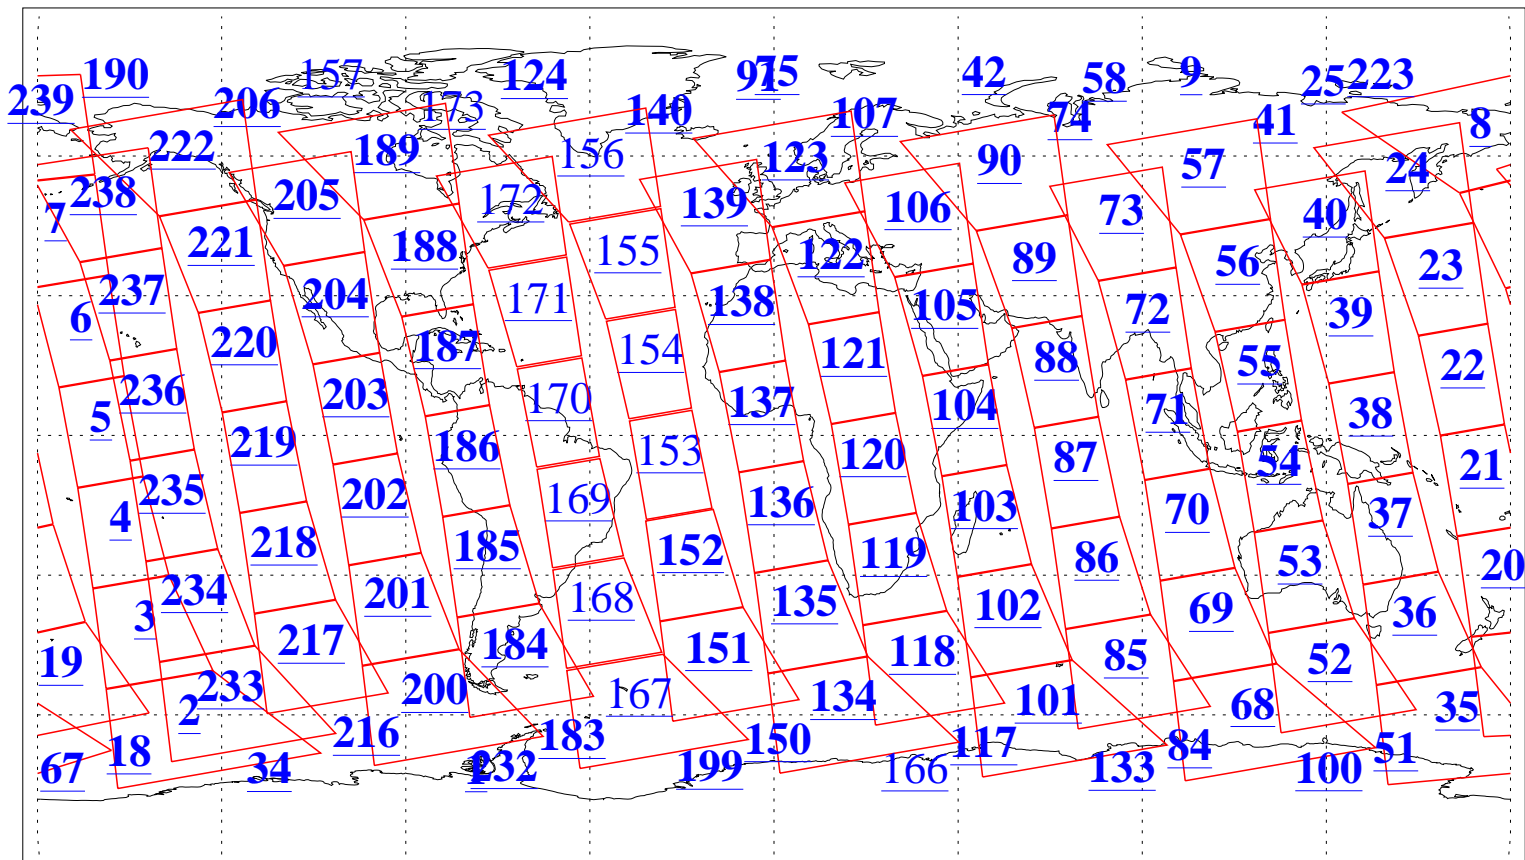

L1B Availability
AMSU Granules: 240
HSB Granules: 0
AIRS Granules: 211

29 Aug 2006
DoY 241
Aqua Day 1578
Granules: 1 to 120

Granules: 121 to 240

Legend: AMSU Available, HSB Available, AIRS Available

L1B Availability
AMSU Granules: 240
HSB Granules: 0
AIRS Granules: 211

29 Aug 2006
DoY 241
Aqua Day 1578
Ascending Granules

Descending Granules

Legend: AMSU Available, HSB Available, AIRS Available

L1B Availability
 AMSU Granules: 240
 HSB Granules: 0
 AIRS Granules: 211

29 Aug 2006
 DoY 241
 Aqua Day 1578

Northern Hemisphere Granules

Southern Hemisphere Granules

Legend: AMSU Available, HSB Available, AIRS Available