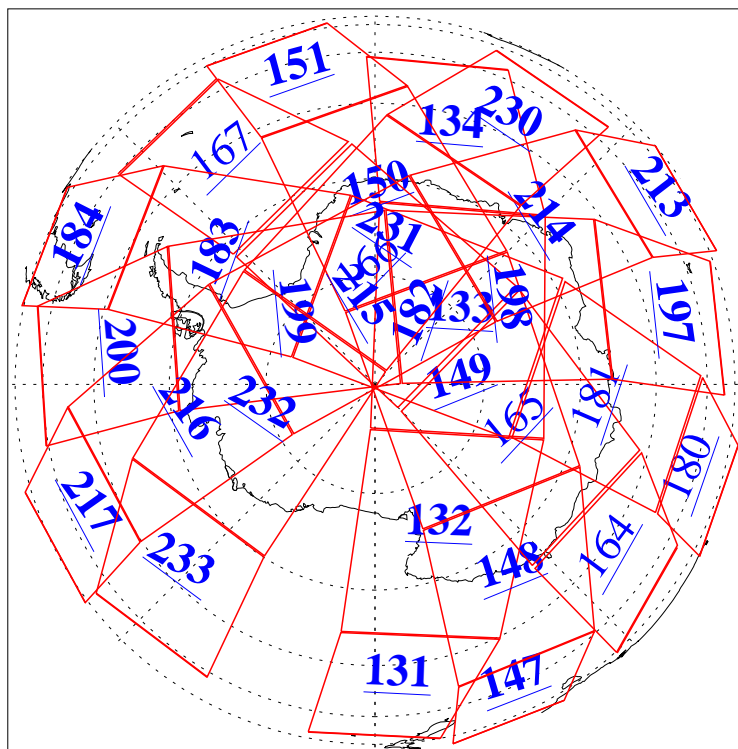

L1B Availability
AMSU Granules: 240
HSB Granules: 0
AIRS Granules: 211

29 Aug 2006
DoY 241
Aqua Day 1578
Granules: 1 to 120

Granules: 121 to 240

Legend: AMSU Available, HSB Available, AIRS Available

L1B Availability
AMSU Granules: 240
HSB Granules: 0
AIRS Granules: 211

29 Aug 2006
DoY 241
Aqua Day 1578
Ascending Granules

Descending Granules

Legend: AMSU Available, HSB Available, AIRS Available

L1B Availability
 AMSU Granules: 240
 HSB Granules: 0
 AIRS Granules: 211

29 Aug 2006
 DoY 241
 Aqua Day 1578

Northern Hemisphere Granules

Southern Hemisphere Granules

Legend: AMSU Available, HSB Available, AIRS Available