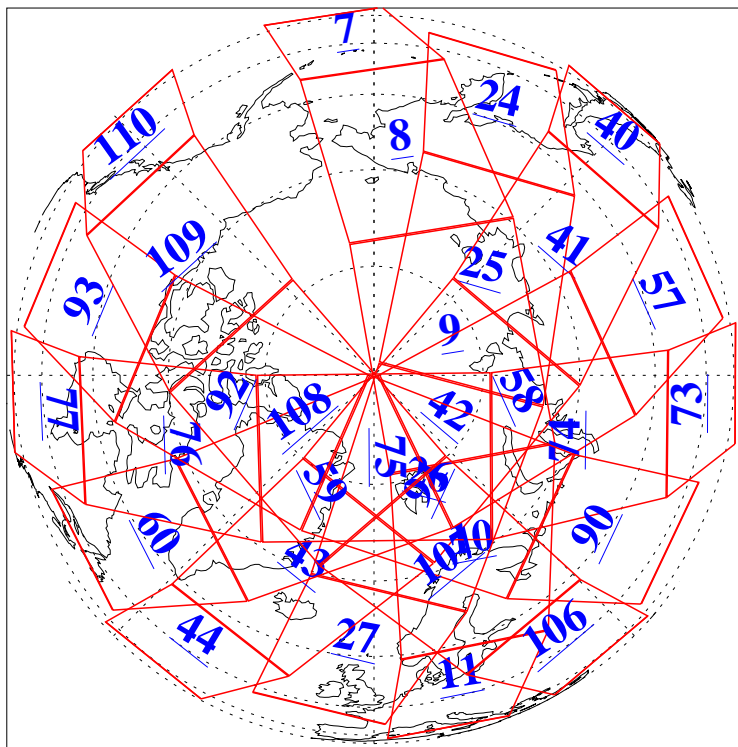

L1B Availability
AMSU Granules: 240
HSB Granules: 0
AIRS Granules: 211

29 Aug 2006
DoY 241
Aqua Day 1578
Granules: 1 to 120

Granules: 121 to 240

Legend: AMSU Available, HSB Available, AIRS Available

L1B Availability
AMSU Granules: 240
HSB Granules: 0
AIRS Granules: 211

29 Aug 2006
DoY 241
Aqua Day 1578
Ascending Granules

Descending Granules

Legend: AMSU Available, HSB Available, AIRS Available

L1B Availability
 AMSU Granules: 240
 HSB Granules: 0
 AIRS Granules: 211

29 Aug 2006
 DoY 241
 Aqua Day 1578

Northern Hemisphere Granules

Southern Hemisphere Granules

Legend: AMSU Available, HSB Available, AIRS Available