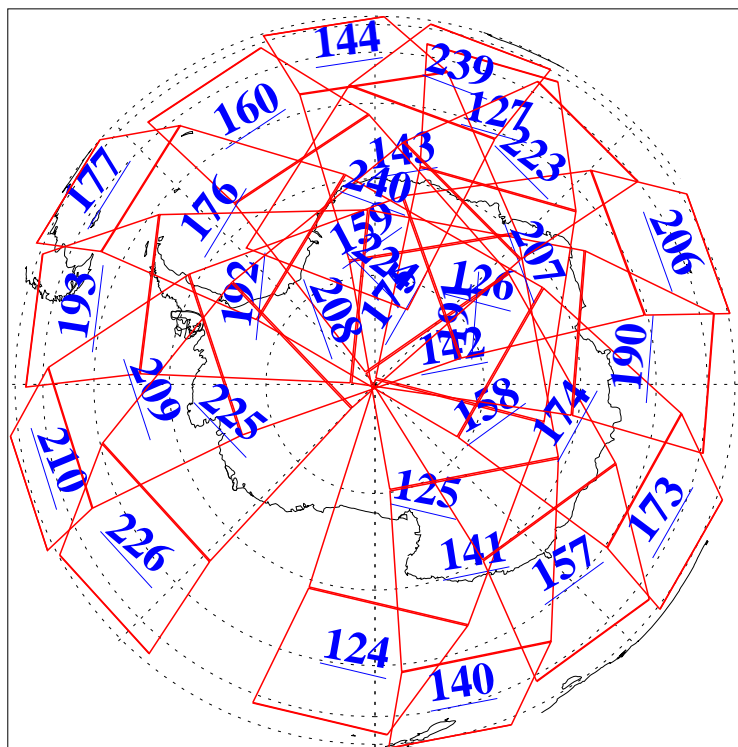

L1B Availability
AMSU Granules: 240
HSB Granules: 0
AIRS Granules: 240

28 Aug 2006
DoY 240
Aqua Day 1577
Granules: 1 to 120

Granules: 121 to 240

Legend: AMSU Available, HSB Available, AIRS Available

L1B Availability
AMSU Granules: 240
HSB Granules: 0
AIRS Granules: 240

28 Aug 2006
DoY 240
Aqua Day 1577

Ascending Granules

Descending Granules

Legend: AMSU Available, HSB Available, AIRS Available

L1B Availability
AMSU Granules: 240
HSB Granules: 0
AIRS Granules: 240

28 Aug 2006
DoY 240
Aqua Day 1577

Northern Hemisphere Granules

Southern Hemisphere Granules

Legend: AMSU Available, HSB Available, AIRS Available