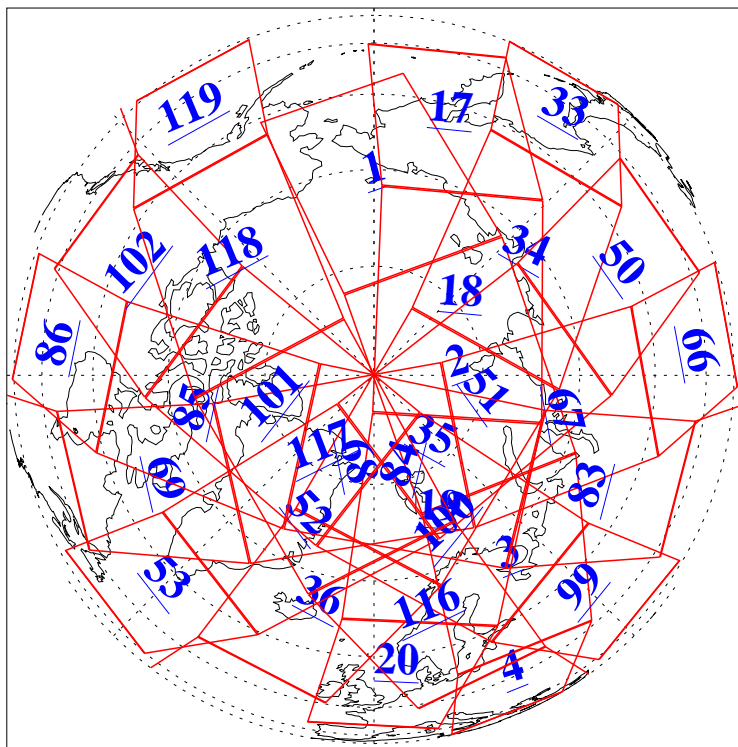

L1B Availability
AMSU Granules: 240
HSB Granules: 0
AIRS Granules: 240

28 Aug 2006
DoY 240
Aqua Day 1577
Granules: 1 to 120

Granules: 121 to 240

Legend: AMSU Available, HSB Available, AIRS Available

L1B Availability
AMSU Granules: 240
HSB Granules: 0
AIRS Granules: 240

28 Aug 2006
DoY 240
Aqua Day 1577

Ascending Granules

Descending Granules

Legend: AMSU Available, HSB Available, AIRS Available

L1B Availability
AMSU Granules: 240
HSB Granules: 0
AIRS Granules: 240

28 Aug 2006
DoY 240
Aqua Day 1577

Northern Hemisphere Granules

Southern Hemisphere Granules

Legend: AMSU Available, HSB Available, AIRS Available