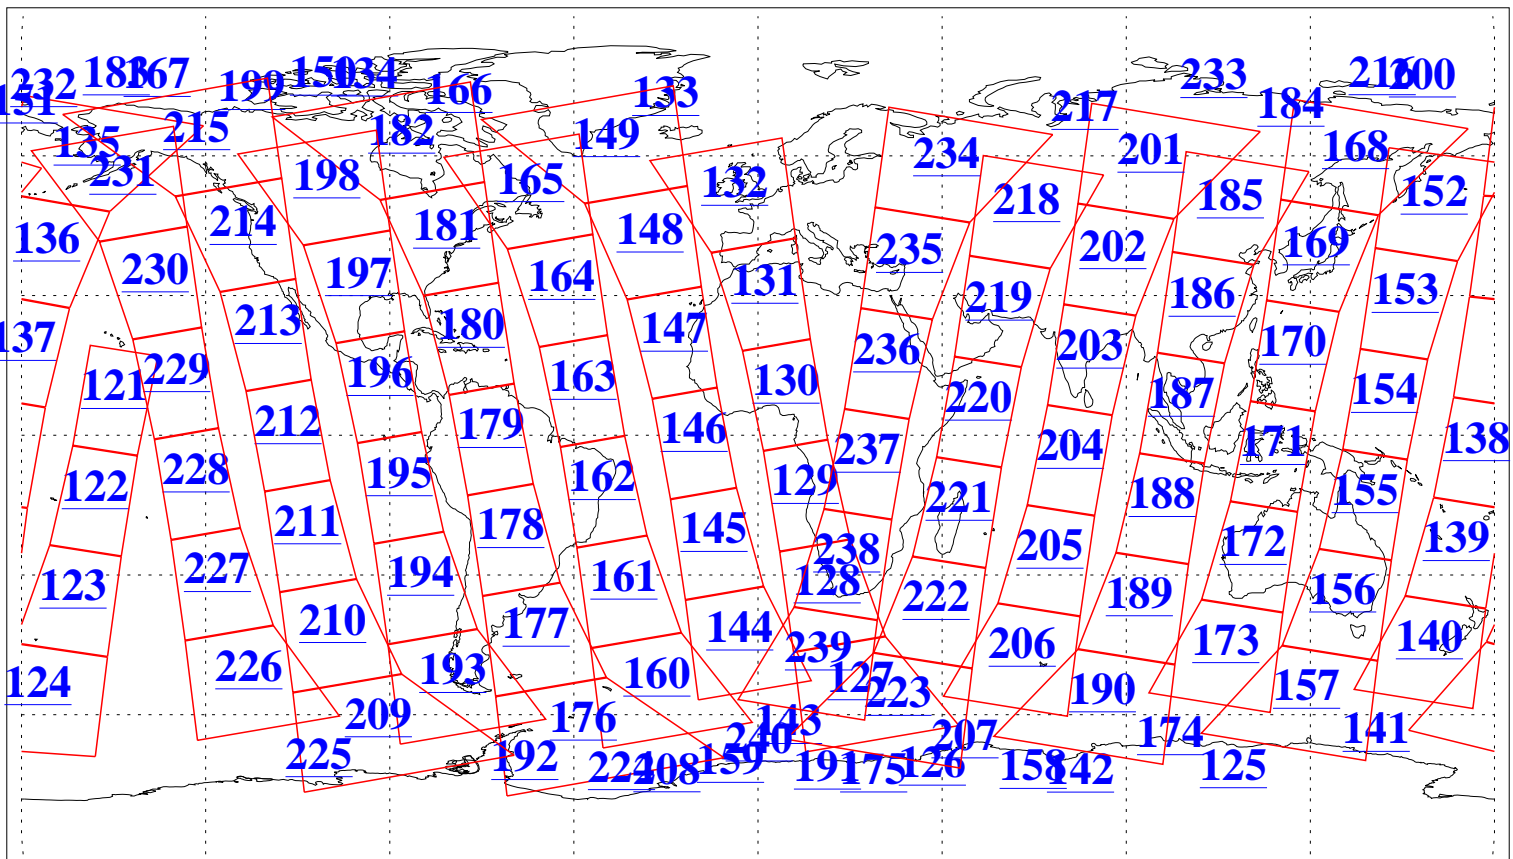

L1B Availability
AMSU Granules: 240
HSB Granules: 0
AIRS Granules: 240

28 Aug 2006
DoY 240
Aqua Day 1577
Granules: 1 to 120

Granules: 121 to 240

Legend: AMSU Available, HSB Available, AIRS Available

L1B Availability
AMSU Granules: 240
HSB Granules: 0
AIRS Granules: 240

28 Aug 2006
DoY 240
Aqua Day 1577

Ascending Granules

Descending Granules

Legend: AMSU Available, HSB Available, AIRS Available

L1B Availability
AMSU Granules: 240
HSB Granules: 0
AIRS Granules: 240

28 Aug 2006
DoY 240
Aqua Day 1577