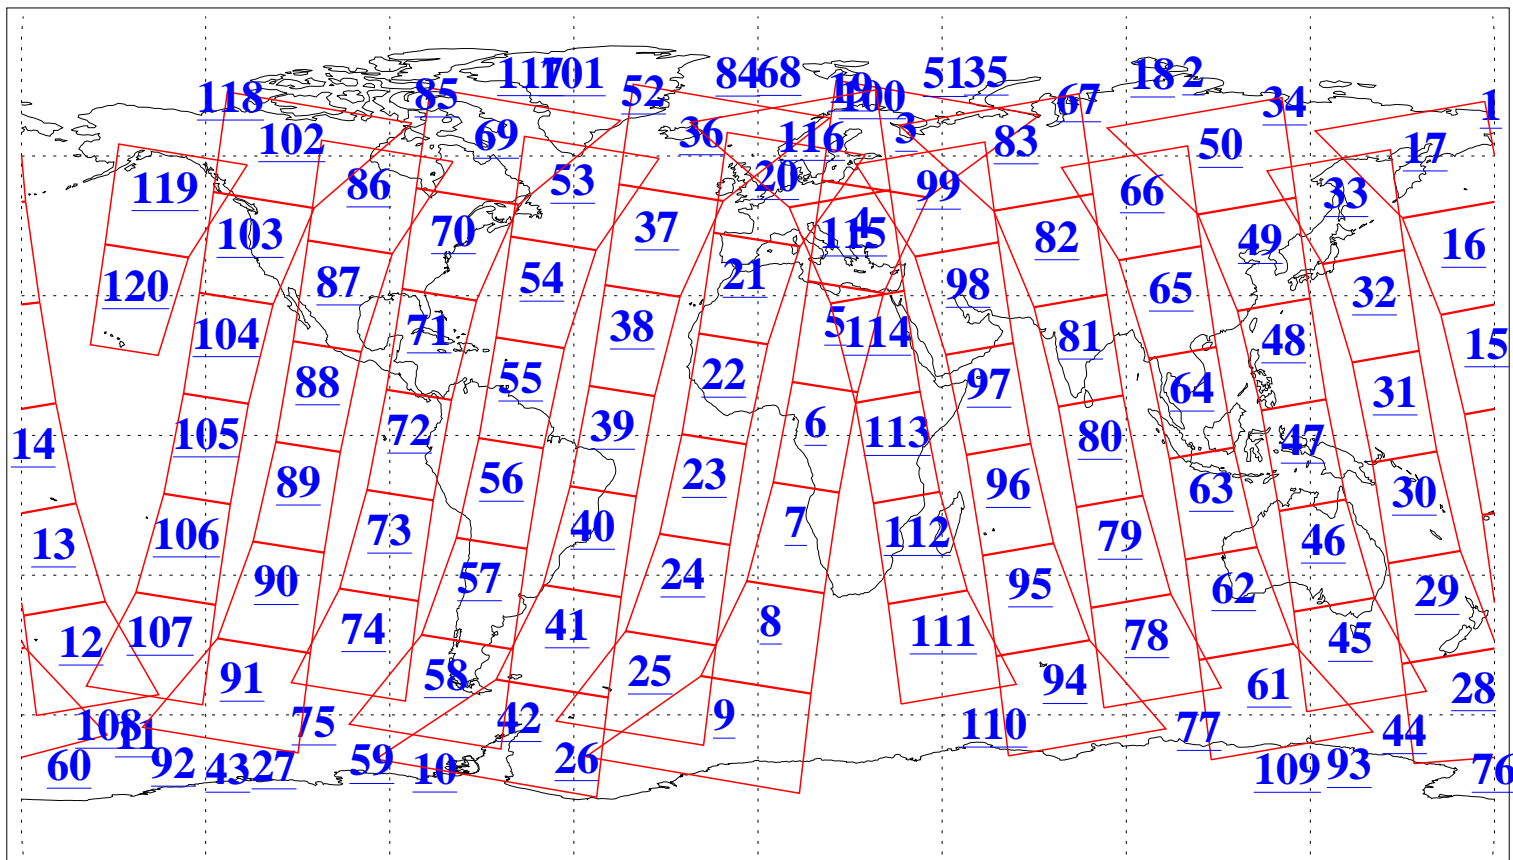

L1B Availability
AMSU Granules: 240
HSB Granules: 0
AIRS Granules: 240

28 Aug 2006
DoY 240
Aqua Day 1577
Granules: 1 to 120

Granules: 121 to 240

Legend: AMSU Available, HSB Available, AIRS Available

L1B Availability
AMSU Granules: 240
HSB Granules: 0
AIRS Granules: 240

28 Aug 2006
DoY 240
Aqua Day 1577

Ascending Granules

Descending Granules

Legend: AMSU Available, HSB Available, AIRS Available

L1B Availability
AMSU Granules: 240
HSB Granules: 0
AIRS Granules: 240

28 Aug 2006
DoY 240
Aqua Day 1577

Northern Hemisphere Granules

Southern Hemisphere Granules

Legend: AMSU Available, HSB Available, AIRS Available