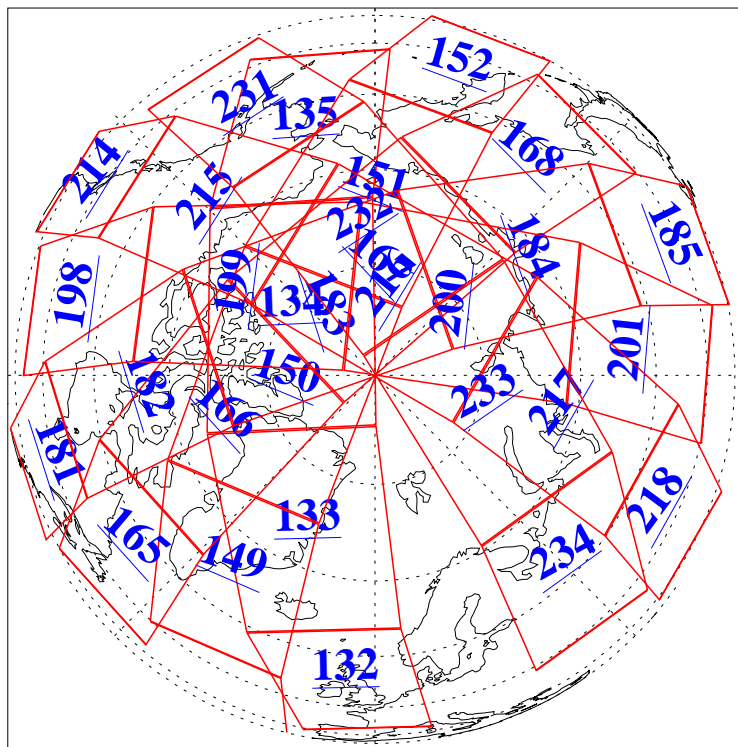

L1B Availability
AMSU Granules: 240
HSB Granules: 0
AIRS Granules: 240

28 Aug 2006
DoY 240
Aqua Day 1577
Granules: 1 to 120

Granules: 121 to 240

Legend: AMSU Available, HSB Available, AIRS Available

L1B Availability
AMSU Granules: 240
HSB Granules: 0
AIRS Granules: 240

28 Aug 2006
DoY 240
Aqua Day 1577

Ascending Granules

Descending Granules

Legend: AMSU Available, HSB Available, AIRS Available

L1B Availability
AMSU Granules: 240
HSB Granules: 0
AIRS Granules: 240

28 Aug 2006
DoY 240
Aqua Day 1577

Northern Hemisphere Granules

Southern Hemisphere Granules

Legend: AMSU Available, HSB Available, AIRS Available