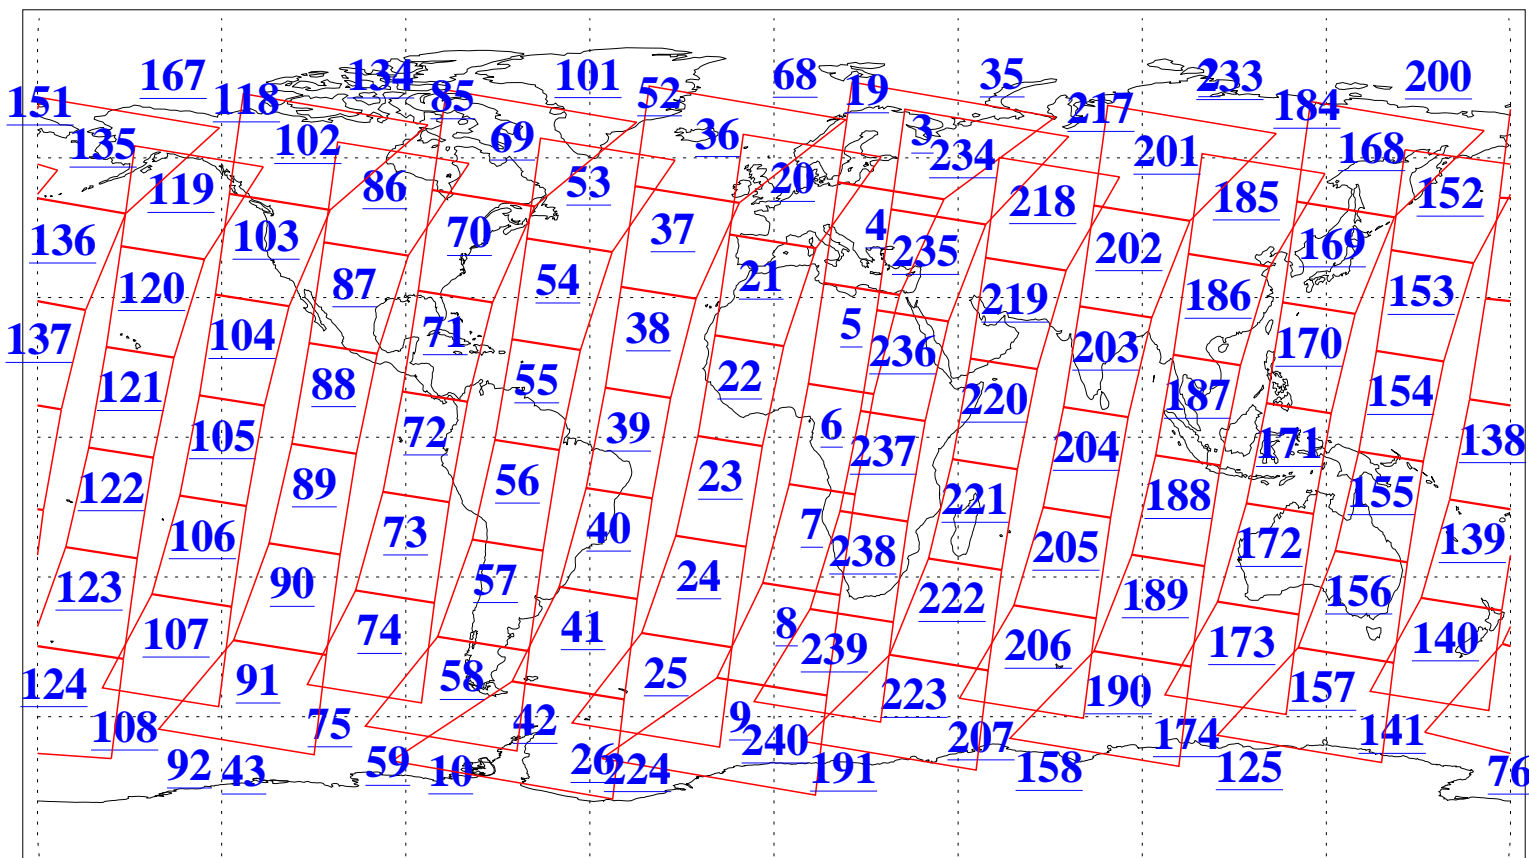

L1B Availability
AMSU Granules: 240
HSB Granules: 0
AIRS Granules: 240

28 Aug 2006
DoY 240
Aqua Day 1577
Granules: 1 to 120

Granules: 121 to 240

Legend: AMSU Available, HSB Available, AIRS Available

L1B Availability
AMSU Granules: 240
HSB Granules: 0
AIRS Granules: 240

28 Aug 2006
DoY 240
Aqua Day 1577

Ascending Granules

Descending Granules

Legend: AMSU Available, HSB Available, AIRS Available

L1B Availability
AMSU Granules: 240
HSB Granules: 0
AIRS Granules: 240

28 Aug 2006
DoY 240
Aqua Day 1577

Northern Hemisphere Granules

Southern Hemisphere Granules

Legend: AMSU Available, HSB Available, AIRS Available