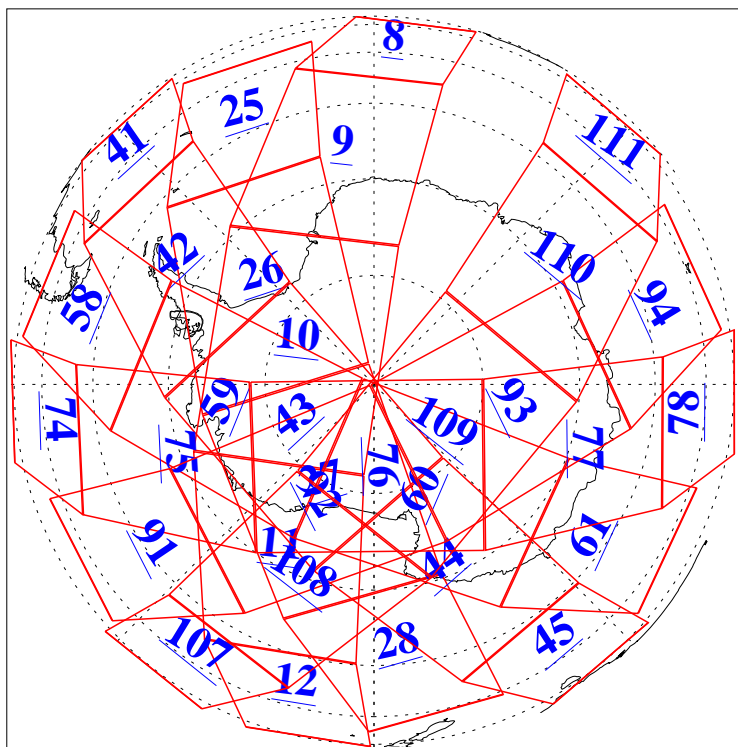

L1B Availability
AMSU Granules: 240
HSB Granules: 0
AIRS Granules: 240

28 Aug 2006
DoY 240
Aqua Day 1577
Granules: 1 to 120

Granules: 121 to 240

Legend: AMSU Available, HSB Available, AIRS Available

L1B Availability
AMSU Granules: 240
HSB Granules: 0
AIRS Granules: 240

28 Aug 2006
DoY 240
Aqua Day 1577

Ascending Granules

Descending Granules

Legend: AMSU Available, HSB Available, AIRS Available

L1B Availability
AMSU Granules: 240
HSB Granules: 0
AIRS Granules: 240

28 Aug 2006
DoY 240
Aqua Day 1577

Northern Hemisphere Granules

Southern Hemisphere Granules

Legend: AMSU Available, HSB Available, AIRS Available