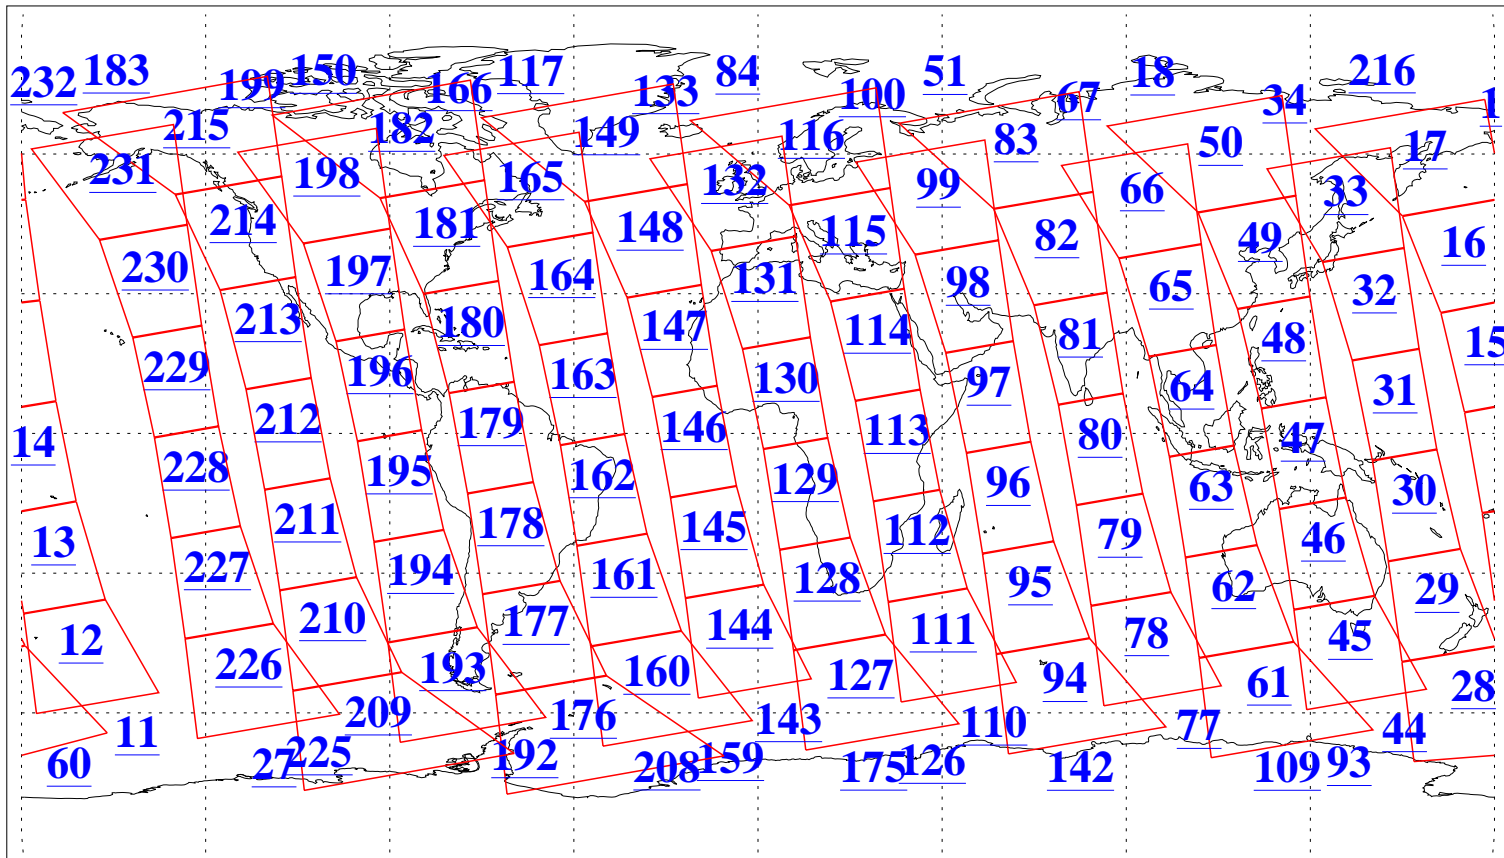

L1B Availability
AMSU Granules: 240
HSB Granules: 0
AIRS Granules: 240

28 Aug 2006
DoY 240
Aqua Day 1577
Granules: 1 to 120

Granules: 121 to 240

Legend: AMSU Available, HSB Available, AIRS Available

L1B Availability
AMSU Granules: 240
HSB Granules: 0
AIRS Granules: 240

28 Aug 2006
DoY 240
Aqua Day 1577

Ascending Granules

Descending Granules

Legend: AMSU Available, HSB Available, AIRS Available

L1B Availability
AMSU Granules: 240
HSB Granules: 0
AIRS Granules: 240

28 Aug 2006
DoY 240
Aqua Day 1577

Northern Hemisphere Granules

Southern Hemisphere Granules

Legend: AMSU Available, HSB Available, AIRS Available