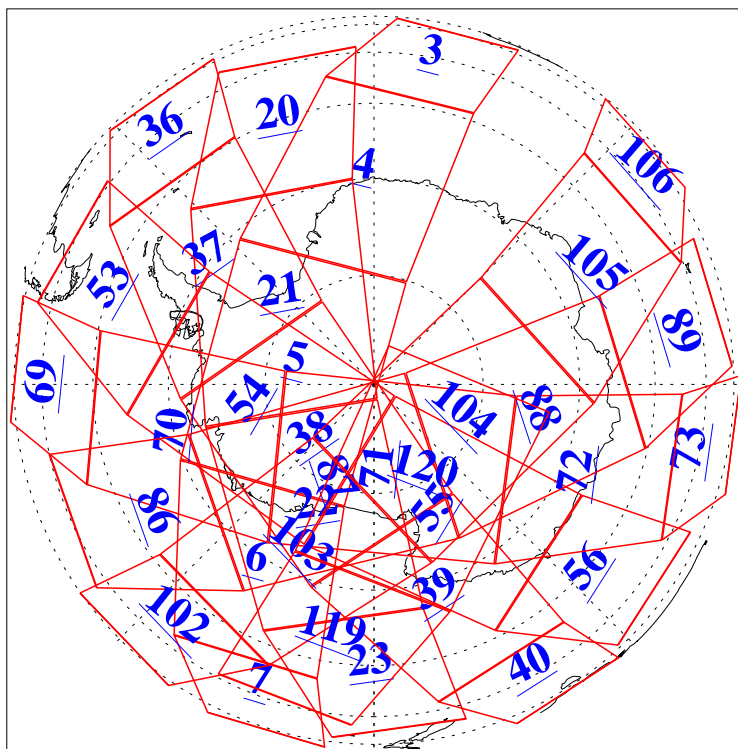

25 Aug 2006
DoY 237
Aqua Day 1574
Ascending Granules

Descending Granules

Legend: AMSU Available, HSB Available, AIRS Available

L1B Availability
 AMSU Granules: 240
 HSB Granules: 0
 AIRS Granules: 240

25 Aug 2006
 DoY 237
 Aqua Day 1574

Northern Hemisphere Granules

Southern Hemisphere Granules

Legend: AMSU Available, HSB Available, AIRS Available