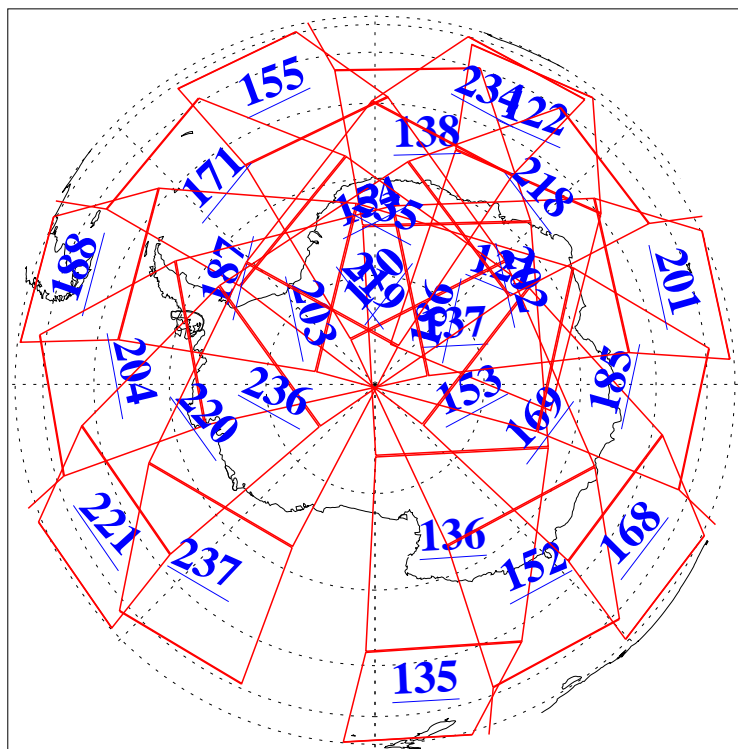

L1B Availability
AMSU Granules: 240
HSB Granules: 0
AIRS Granules: 240

25 Aug 2006
DoY 237
Aqua Day 1574
Granules: 1 to 120

Granules: 121 to 240

Legend: AMSU Available, HSB Available, AIRS Available

L1B Availability
AMSU Granules: 240
HSB Granules: 0
AIRS Granules: 240

25 Aug 2006
DoY 237
Aqua Day 1574
Ascending Granules

Descending Granules

Legend: AMSU Available, HSB Available, AIRS Available

L1B Availability
 AMSU Granules: 240
 HSB Granules: 0
 AIRS Granules: 240

25 Aug 2006
 DoY 237
 Aqua Day 1574

Northern Hemisphere Granules

Southern Hemisphere Granules

Legend: AMSU Available, HSB Available, AIRS Available