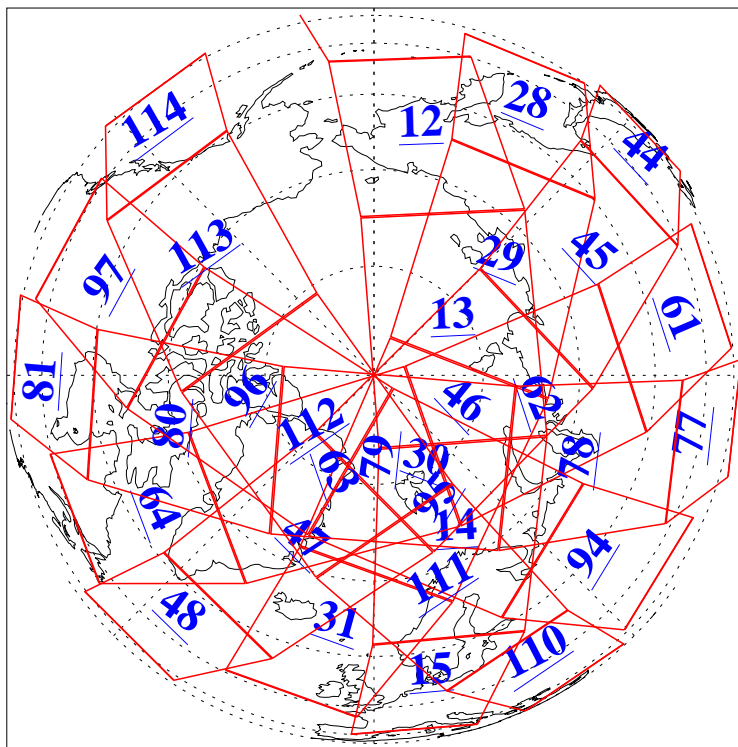

L1B Availability
AMSU Granules: 240
HSB Granules: 0
AIRS Granules: 240

25 Aug 2006
DoY 237
Aqua Day 1574
Granules: 1 to 120

Granules: 121 to 240

Legend: AMSU Available, HSB Available, AIRS Available

L1B Availability
AMSU Granules: 240
HSB Granules: 0
AIRS Granules: 240

25 Aug 2006
DoY 237
Aqua Day 1574
Ascending Granules

Descending Granules

Legend: AMSU Available, HSB Available, AIRS Available

L1B Availability
 AMSU Granules: 240
 HSB Granules: 0
 AIRS Granules: 240

25 Aug 2006
 DoY 237
 Aqua Day 1574

Northern Hemisphere Granules

Southern Hemisphere Granules

Legend: AMSU Available, HSB Available, AIRS Available