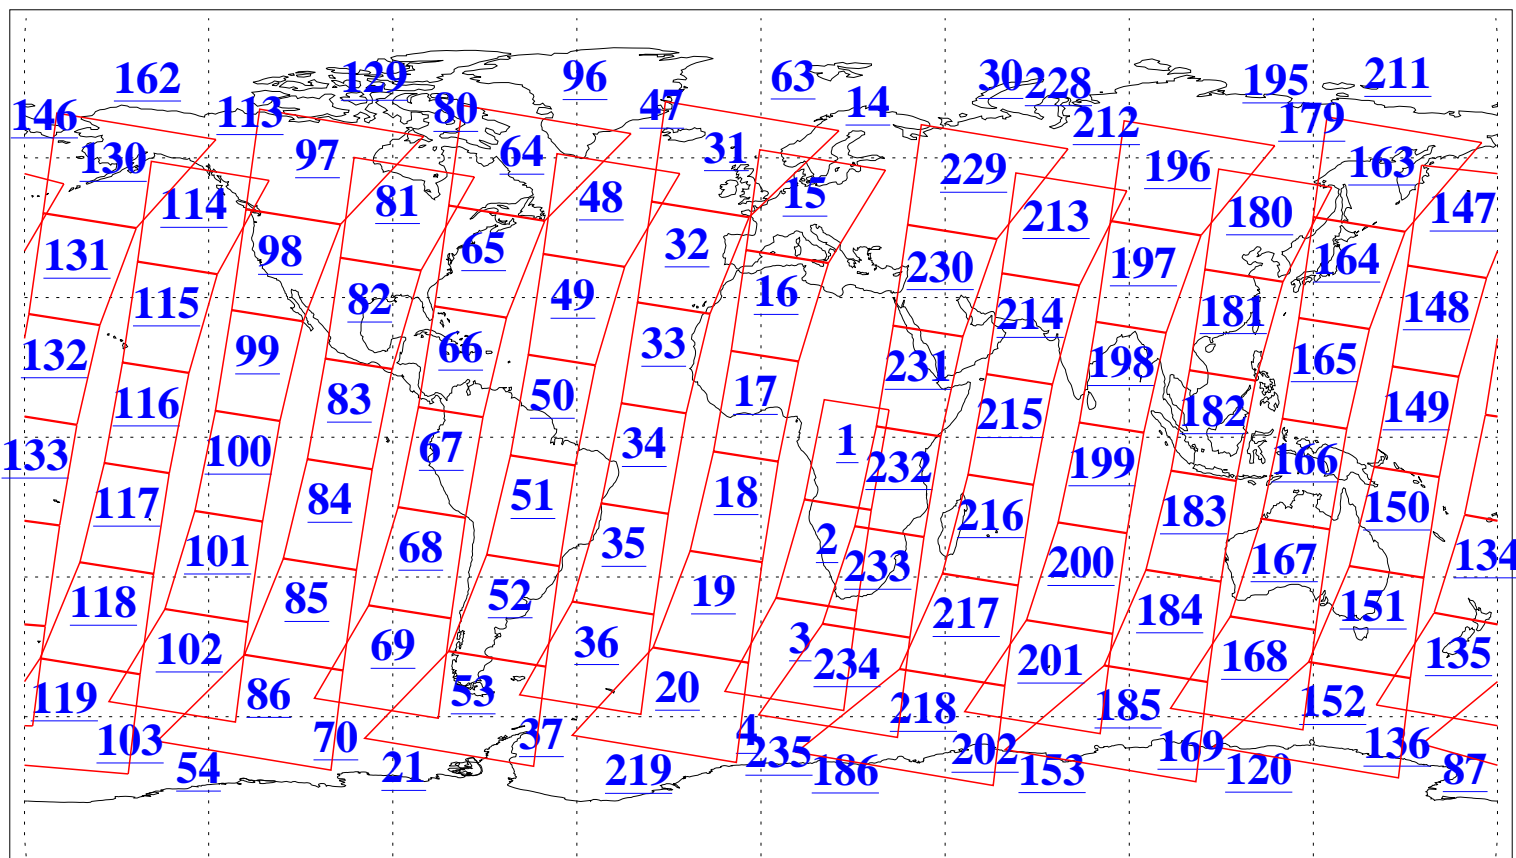

L1B Availability
AMSU Granules: 240
HSB Granules: 0
AIRS Granules: 240

25 Aug 2006
DoY 237
Aqua Day 1574
Granules: 1 to 120

Granules: 121 to 240

Legend: AMSU Available, HSB Available, AIRS Available

L1B Availability
AMSU Granules: 240
HSB Granules: 0
AIRS Granules: 240

25 Aug 2006
DoY 237
Aqua Day 1574
Ascending Granules

Descending Granules

Legend: AMSU Available, HSB Available, AIRS Available

L1B Availability
 AMSU Granules: 240
 HSB Granules: 0
 AIRS Granules: 240

25 Aug 2006
 DoY 237
 Aqua Day 1574

Northern Hemisphere Granules

Southern Hemisphere Granules

Legend: AMSU Available, HSB Available, AIRS Available