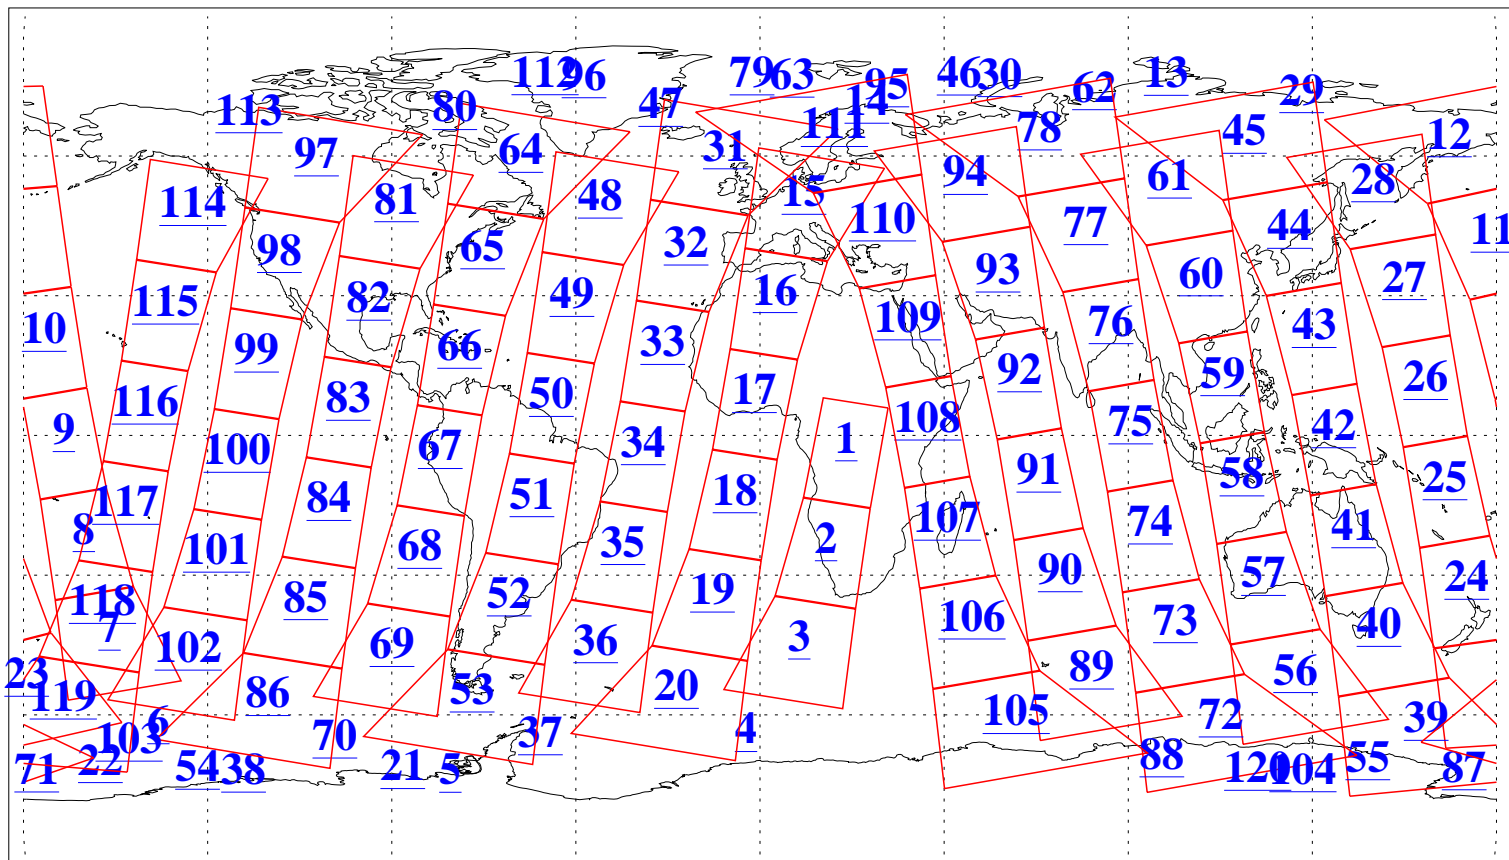

L1B Availability
AMSU Granules: 240
HSB Granules: 0
AIRS Granules: 240

25 Aug 2006
DoY 237
Aqua Day 1574
Granules: 1 to 120

Granules: 121 to 240

Legend: AMSU Available, HSB Available, AIRS Available

L1B Availability
AMSU Granules: 240
HSB Granules: 0
AIRS Granules: 240

25 Aug 2006
DoY 237
Aqua Day 1574
Ascending Granules

Descending Granules

Legend: AMSU Available, HSB Available, AIRS Available

L1B Availability
 AMSU Granules: 240
 HSB Granules: 0
 AIRS Granules: 240

25 Aug 2006
 DoY 237
 Aqua Day 1574

Northern Hemisphere Granules

Southern Hemisphere Granules

Legend: AMSU Available, HSB Available, AIRS Available