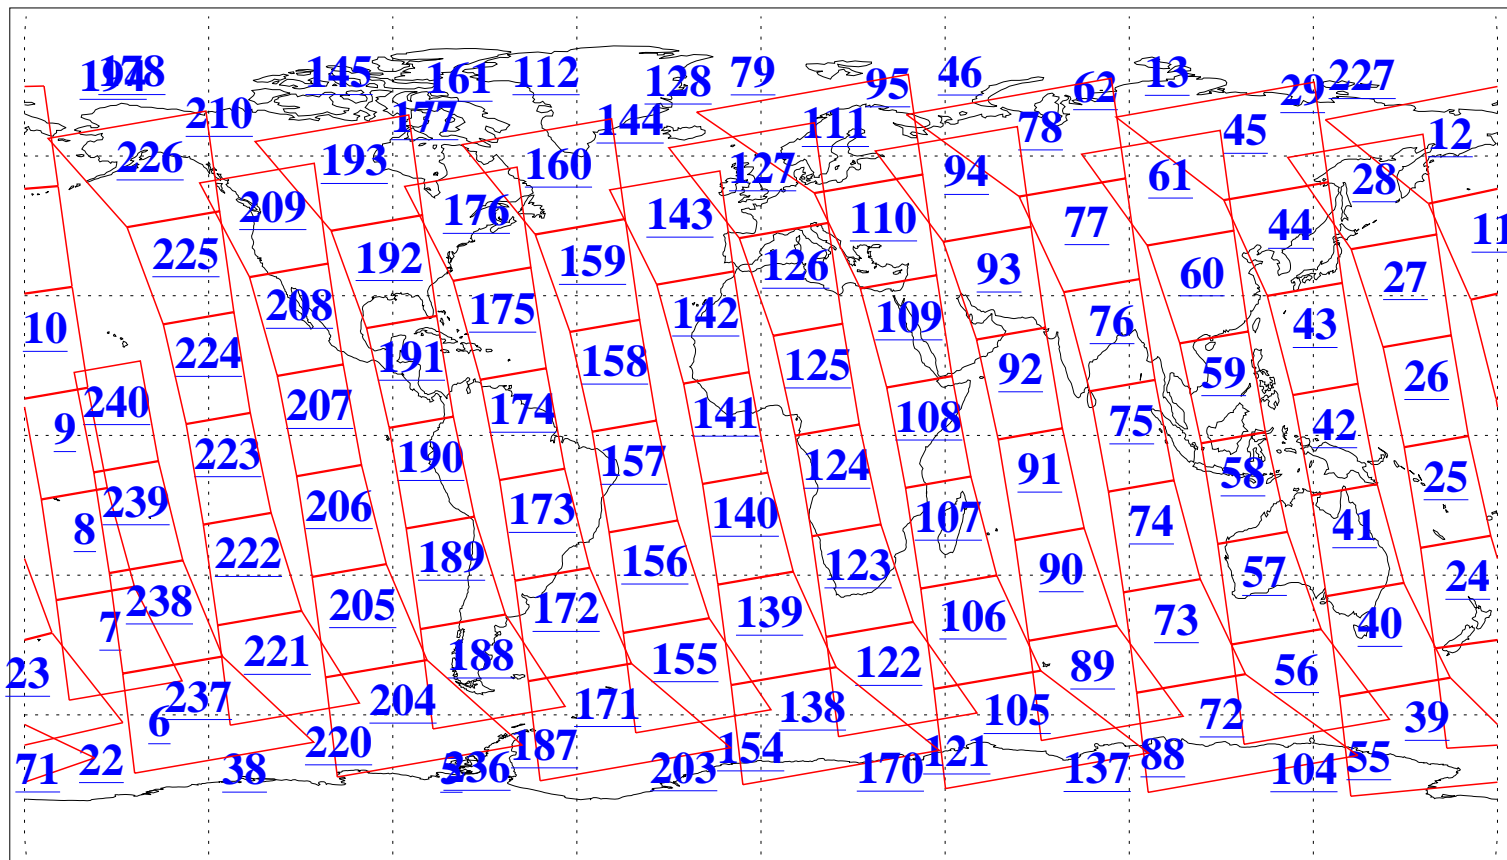

L1B Availability
AMSU Granules: 240
HSB Granules: 0
AIRS Granules: 240

25 Aug 2006
DoY 237
Aqua Day 1574
Granules: 1 to 120

Granules: 121 to 240

Legend: AMSU Available, HSB Available, AIRS Available

L1B Availability
AMSU Granules: 240
HSB Granules: 0
AIRS Granules: 240

25 Aug 2006
DoY 237
Aqua Day 1574
Ascending Granules

Descending Granules

Legend: AMSU Available, HSB Available, AIRS Available

L1B Availability
 AMSU Granules: 240
 HSB Granules: 0
 AIRS Granules: 240

25 Aug 2006
 DoY 237
 Aqua Day 1574

Northern Hemisphere Granules

Southern Hemisphere Granules

Legend: AMSU Available, HSB Available, AIRS Available