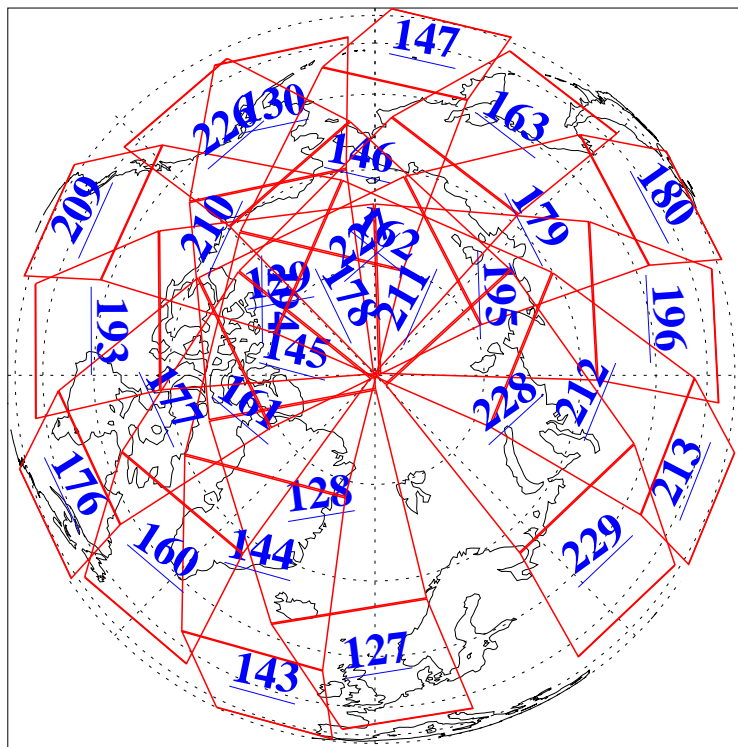

L1B Availability
AMSU Granules: 240
HSB Granules: 0
AIRS Granules: 240

25 Aug 2006
DoY 237
Aqua Day 1574
Granules: 1 to 120

Granules: 121 to 240

Legend: AMSU Available, HSB Available, AIRS Available

L1B Availability
AMSU Granules: 240
HSB Granules: 0
AIRS Granules: 240

25 Aug 2006
DoY 237
Aqua Day 1574
Ascending Granules

Descending Granules

Legend: AMSU Available, HSB Available, AIRS Available

L1B Availability
 AMSU Granules: 240
 HSB Granules: 0
 AIRS Granules: 240

25 Aug 2006
 DoY 237
 Aqua Day 1574

Northern Hemisphere Granules

Southern Hemisphere Granules

Legend: AMSU Available, HSB Available, AIRS Available