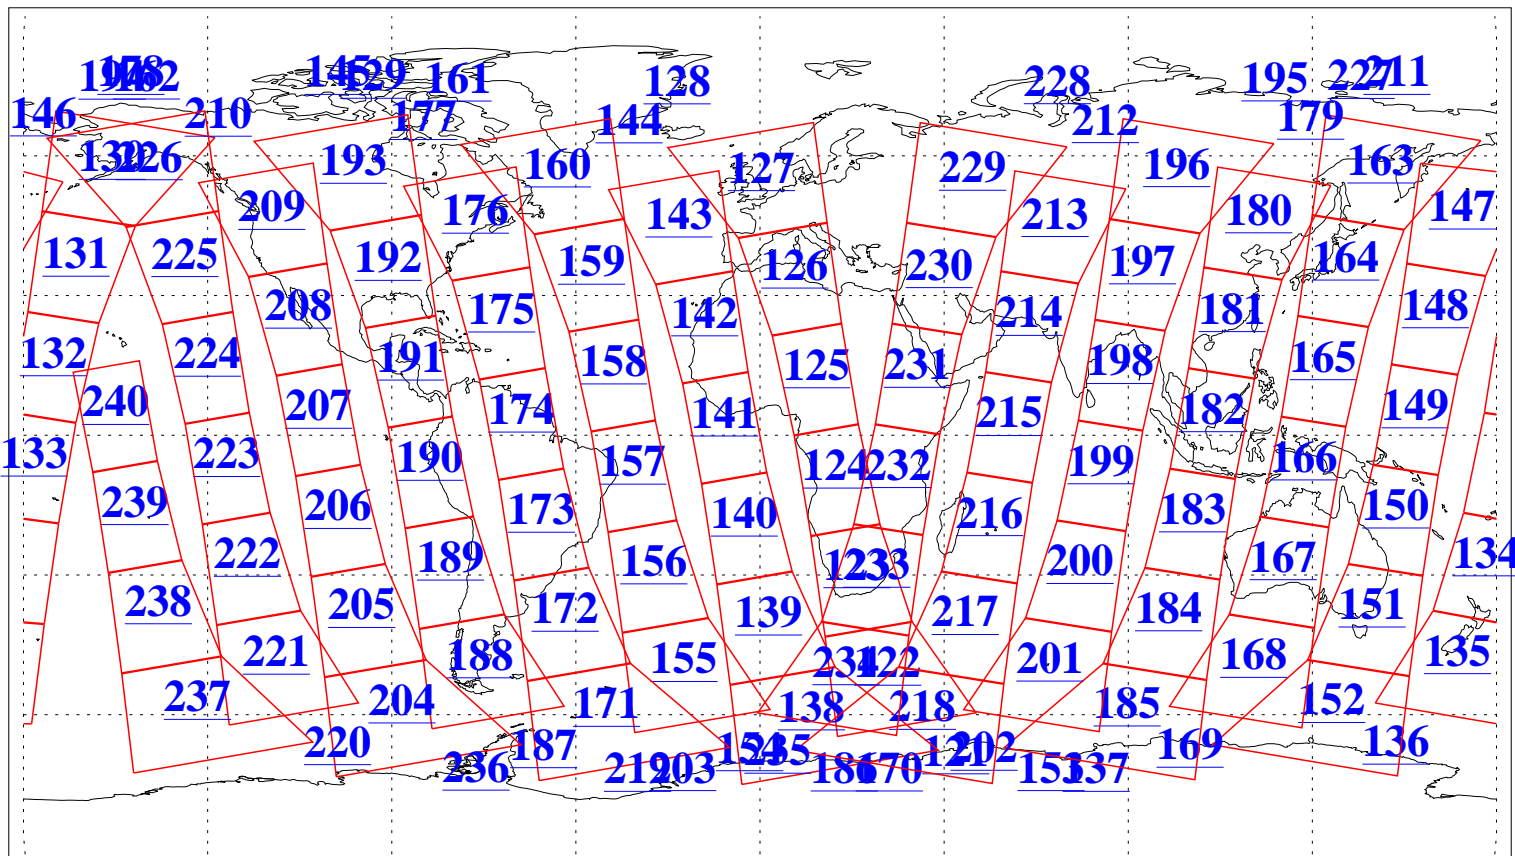

L1B Availability
AMSU Granules: 240
HSB Granules: 0
AIRS Granules: 240

25 Aug 2006
DoY 237
Aqua Day 1574
Granules: 1 to 120

Granules: 121 to 240

Legend: AMSU Available, HSB Available, AIRS Available

L1B Availability
AMSU Granules: 240
HSB Granules: 0
AIRS Granules: 240

25 Aug 2006
DoY 237
Aqua Day 1574
Ascending Granules

Descending Granules

Legend: AMSU Available, HSB Available, AIRS Available

L1B Availability
 AMSU Granules: 240
 HSB Granules: 0
 AIRS Granules: 240

25 Aug 2006
 DoY 237
 Aqua Day 1574