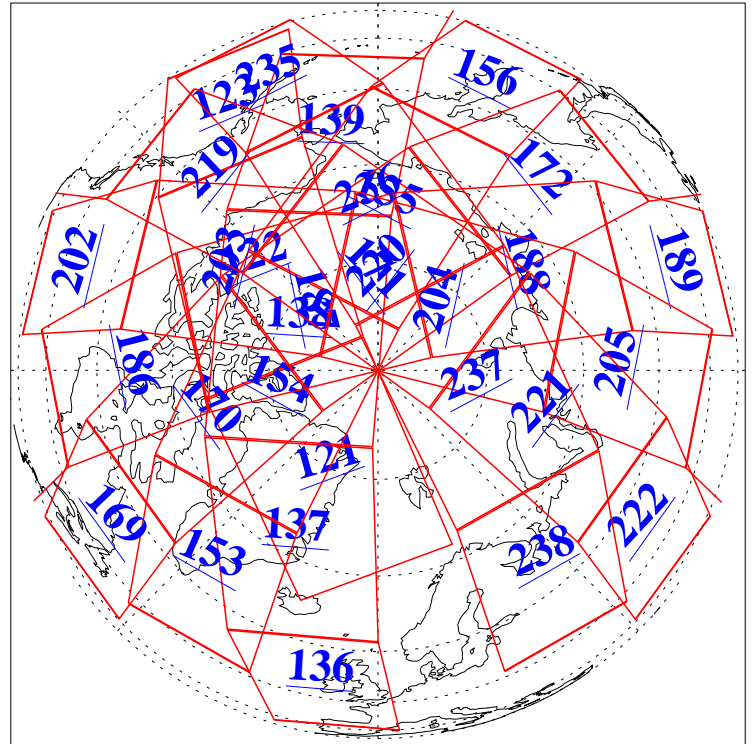

24 Aug 2006  
DoY 236  
Aqua Day 1573  
Ascending Granules

Descending Granules

Legend: AMSU Available, HSB Available, AIRS Available

L1B Availability  
 AMSU Granules: 240  
 HSB Granules: 0  
 AIRS Granules: 240

24 Aug 2006  
 DoY 236  
 Aqua Day 1573

Northern Hemisphere Granules

Southern Hemisphere Granules

Legend: AMSU Available, HSB Available, AIRS Available