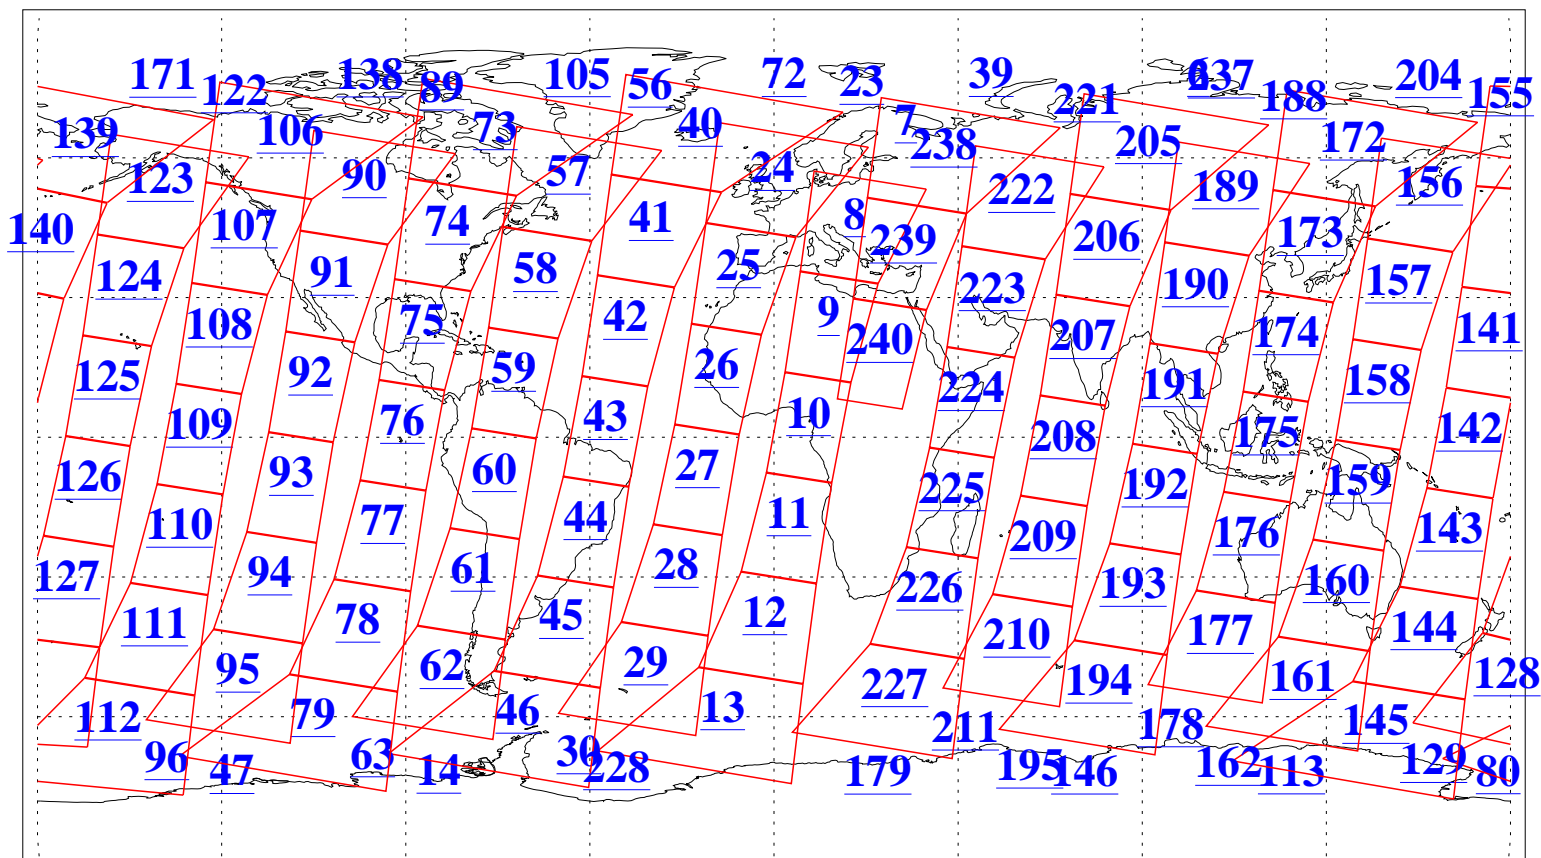

L1B Availability  
AMSU Granules: 240  
HSB Granules: 0  
AIRS Granules: 240

24 Aug 2006  
DoY 236  
Aqua Day 1573  
Granules: 1 to 120

L1B Availability  
AMSU Granules: 240  
HSB Granules: 0  
AIRS Granules: 240

24 Aug 2006  
DoY 236  
Aqua Day 1573  
Ascending Granules

Descending Granules

Legend: AMSU Available, HSB Available, AIRS Available

L1B Availability  
 AMSU Granules: 240  
 HSB Granules: 0  
 AIRS Granules: 240

24 Aug 2006  
 DoY 236  
 Aqua Day 1573

Northern Hemisphere Granules

Southern Hemisphere Granules

Legend: AMSU Available, HSB Available, AIRS Available