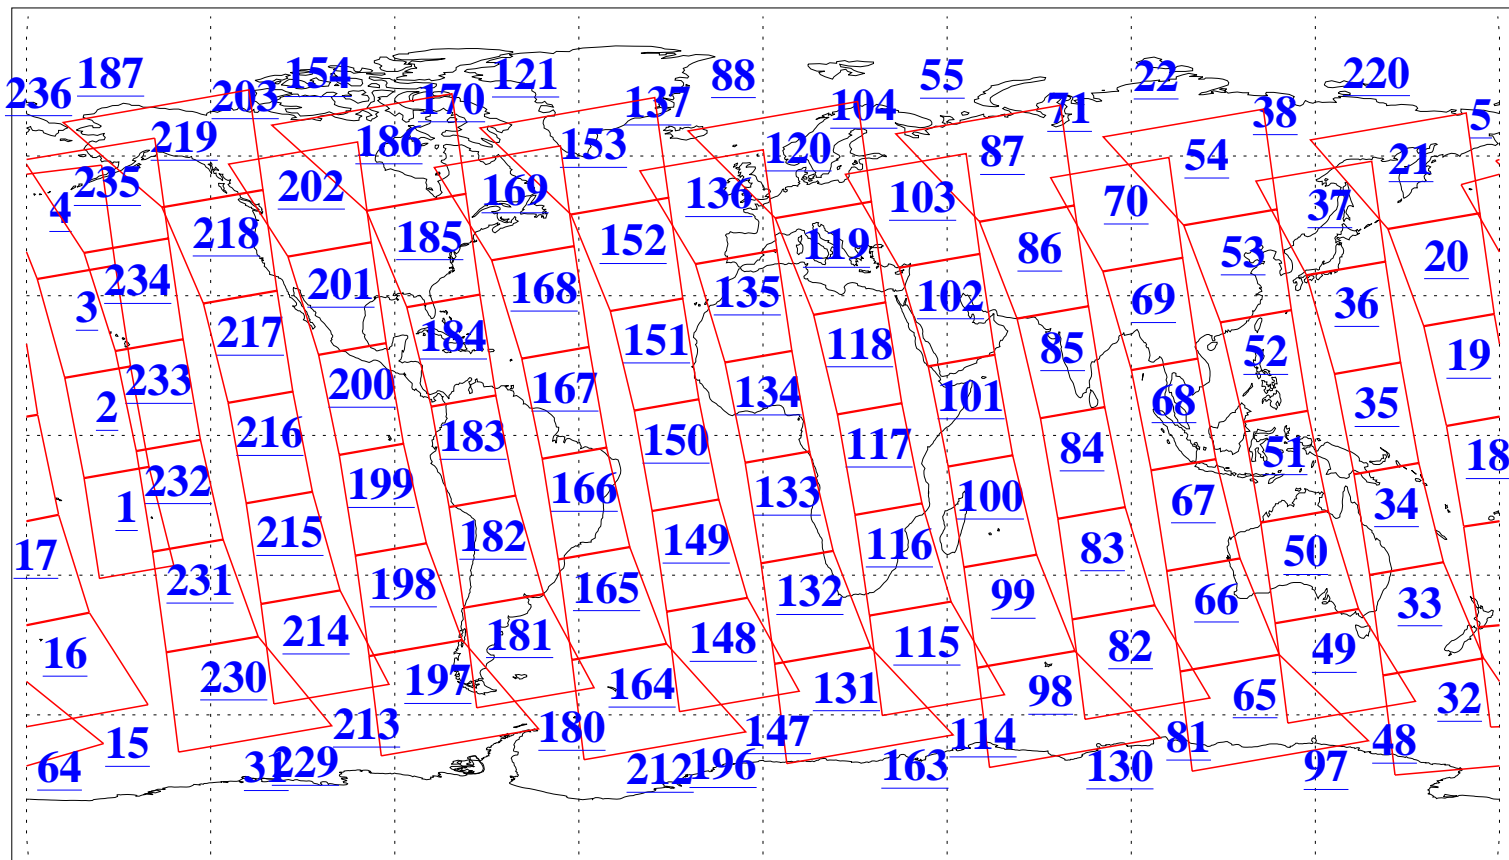

L1B Availability  
AMSU Granules: 240  
HSB Granules: 0  
AIRS Granules: 240

24 Aug 2006  
DoY 236  
Aqua Day 1573  
Granules: 1 to 120

L1B Availability  
AMSU Granules: 240  
HSB Granules: 0  
AIRS Granules: 240

24 Aug 2006  
DoY 236  
Aqua Day 1573  
Ascending Granules

Descending Granules

Legend: AMSU Available, HSB Available, AIRS Available

L1B Availability  
 AMSU Granules: 240  
 HSB Granules: 0  
 AIRS Granules: 240

24 Aug 2006  
 DoY 236  
 Aqua Day 1573

Northern Hemisphere Granules

Southern Hemisphere Granules

Legend: AMSU Available, HSB Available, AIRS Available