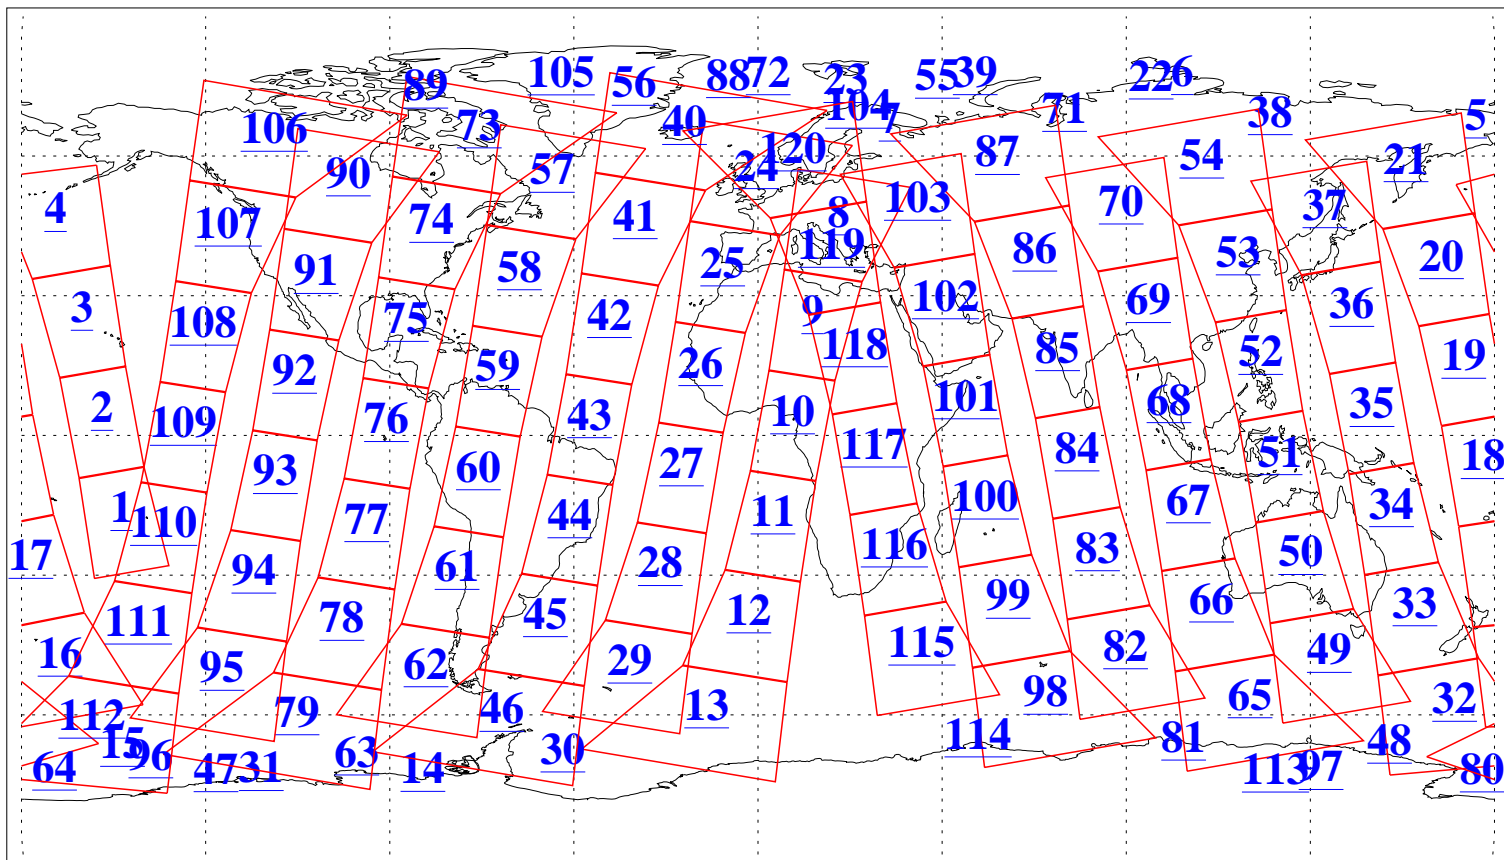

L1B Availability  
AMSU Granules: 240  
HSB Granules: 0  
AIRS Granules: 240

24 Aug 2006  
DoY 236  
Aqua Day 1573  
Granules: 1 to 120

L1B Availability  
AMSU Granules: 240  
HSB Granules: 0  
AIRS Granules: 240

24 Aug 2006  
DoY 236  
Aqua Day 1573  
Ascending Granules

Descending Granules

Legend: AMSU Available, HSB Available, AIRS Available

L1B Availability  
 AMSU Granules: 240  
 HSB Granules: 0  
 AIRS Granules: 240

24 Aug 2006  
 DoY 236  
 Aqua Day 1573

Northern Hemisphere Granules

Southern Hemisphere Granules

Legend: AMSU Available, HSB Available, AIRS Available