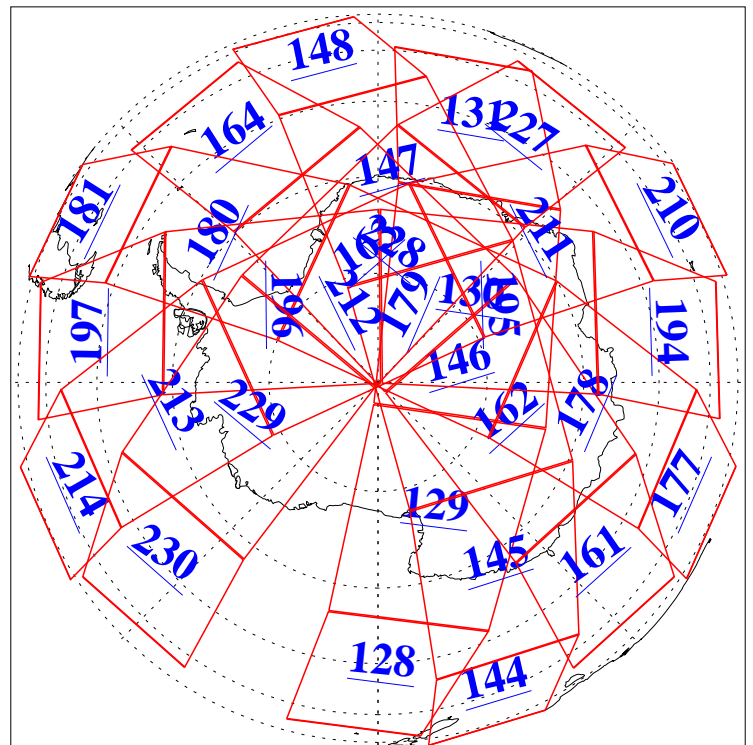

Legend: AMSU Available, HSB Available, AIRS Available