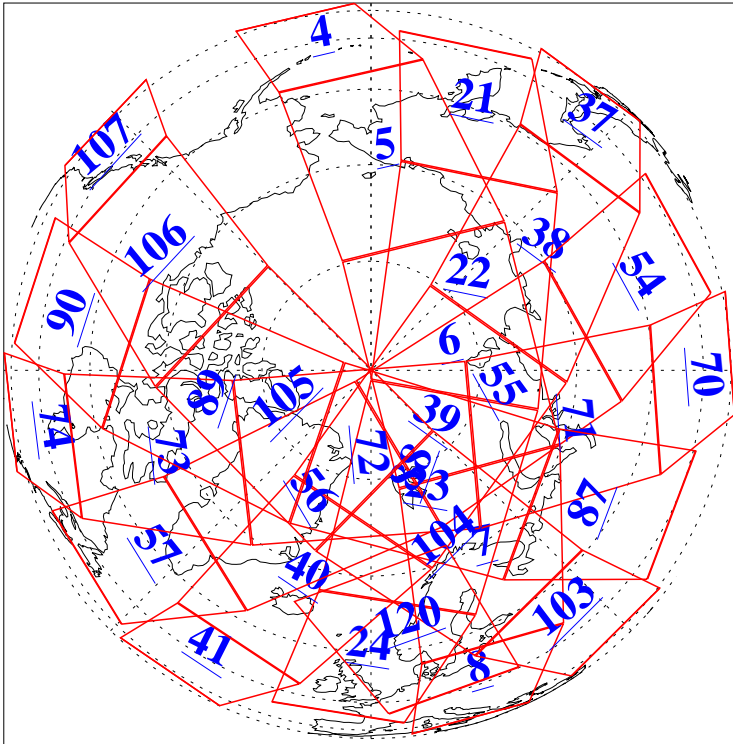

L1B Availability  
AMSU Granules: 240  
HSB Granules: 0  
AIRS Granules: 240

24 Aug 2006  
DoY 236  
Aqua Day 1573  
Granules: 1 to 120

L1B Availability  
AMSU Granules: 240  
HSB Granules: 0  
AIRS Granules: 240

24 Aug 2006  
DoY 236  
Aqua Day 1573  
Ascending Granules

Descending Granules

Legend: AMSU Available, HSB Available, AIRS Available

L1B Availability  
 AMSU Granules: 240  
 HSB Granules: 0  
 AIRS Granules: 240

24 Aug 2006  
 DoY 236  
 Aqua Day 1573

Northern Hemisphere Granules

Southern Hemisphere Granules

Legend: AMSU Available, HSB Available, AIRS Available