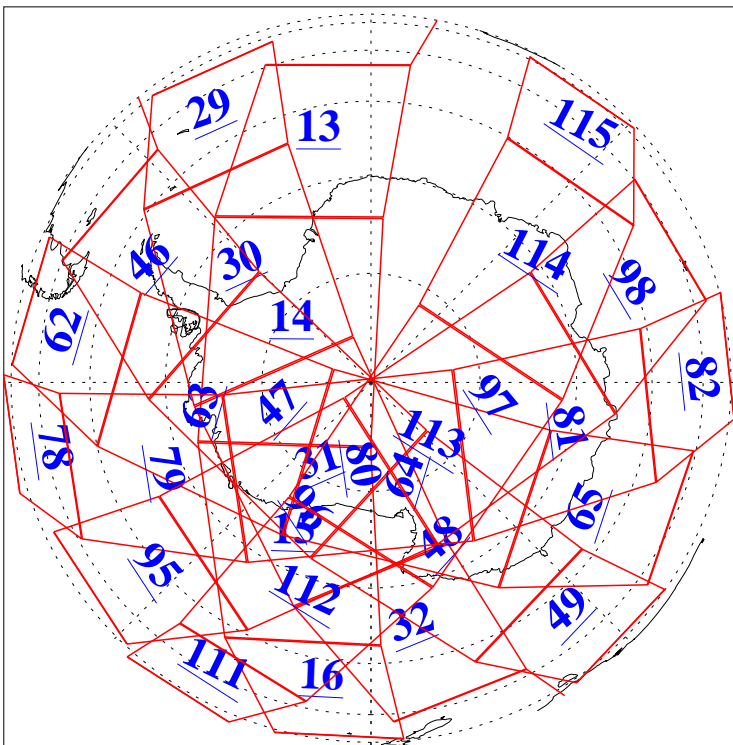

L1B Availability  
AMSU Granules: 240  
HSB Granules: 0  
AIRS Granules: 240

24 Aug 2006  
DoY 236  
Aqua Day 1573  
Granules: 1 to 120

L1B Availability  
AMSU Granules: 240  
HSB Granules: 0  
AIRS Granules: 240

24 Aug 2006  
DoY 236  
Aqua Day 1573  
Ascending Granules

Descending Granules

Legend: AMSU Available, HSB Available, AIRS Available

L1B Availability  
 AMSU Granules: 240  
 HSB Granules: 0  
 AIRS Granules: 240

24 Aug 2006  
 DoY 236  
 Aqua Day 1573

Northern Hemisphere Granules

Southern Hemisphere Granules

Legend: AMSU Available, HSB Available, AIRS Available