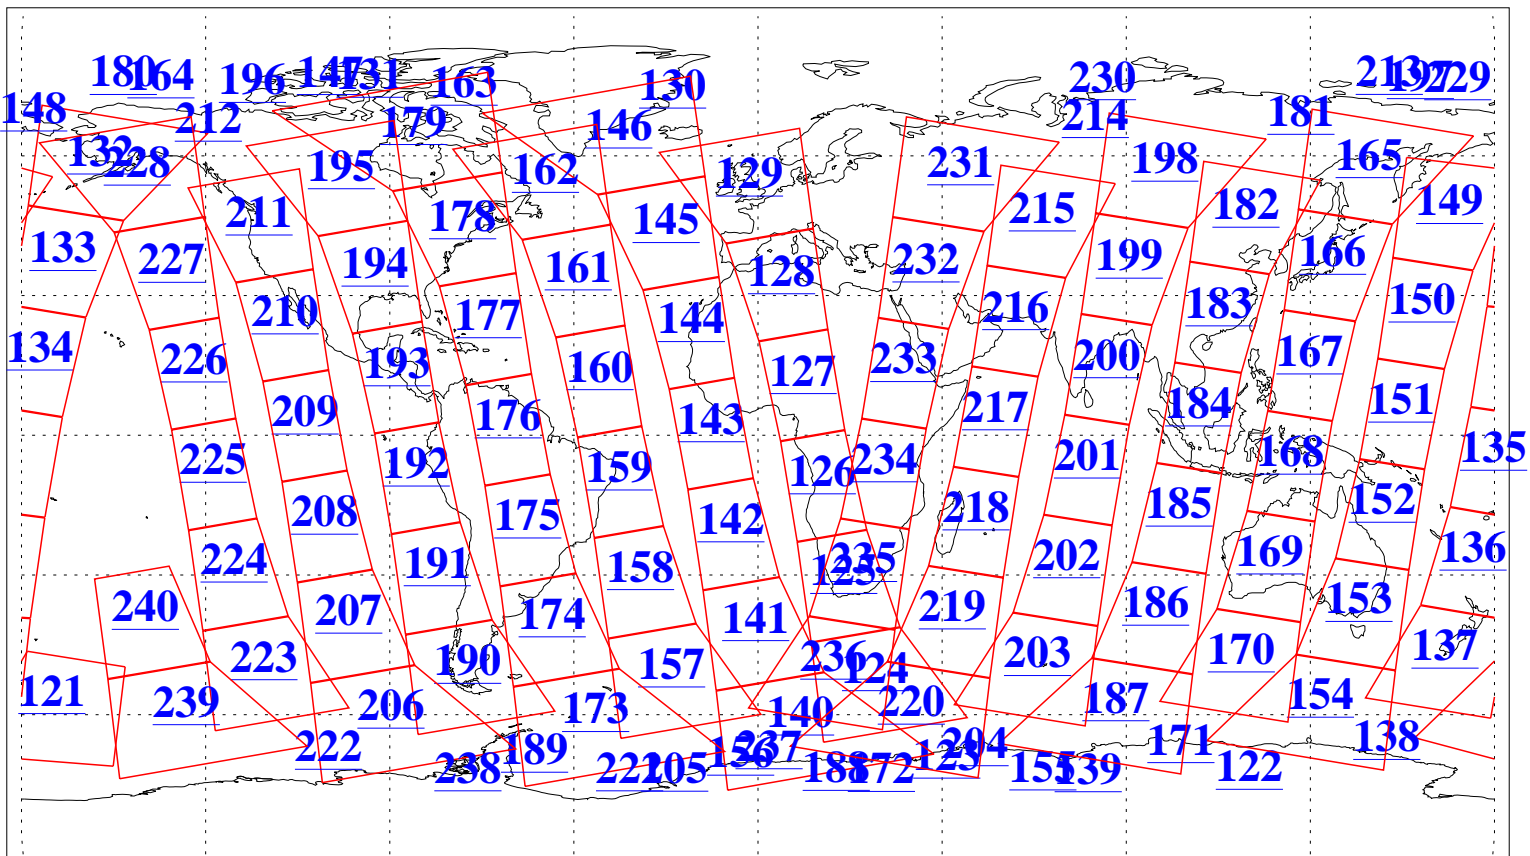

L1B Availability  
AMSU Granules: 240  
HSB Granules: 0  
AIRS Granules: 240

23 Aug 2006  
DoY 235  
Aqua Day 1572  
Granules: 1 to 120

Granules: 121 to 240

Legend: AMSU Available, HSB Available, AIRS Available

L1B Availability  
AMSU Granules: 240  
HSB Granules: 0  
AIRS Granules: 240

23 Aug 2006  
DoY 235  
Aqua Day 1572

Ascending Granules

Descending Granules

L1B Availability  
 AMSU Granules: 240  
 HSB Granules: 0  
 AIRS Granules: 240

23 Aug 2006  
 DoY 235  
 Aqua Day 1572

Northern Hemisphere Granules

Southern Hemisphere Granules

Legend: AMSU Available, HSB Available, AIRS Available