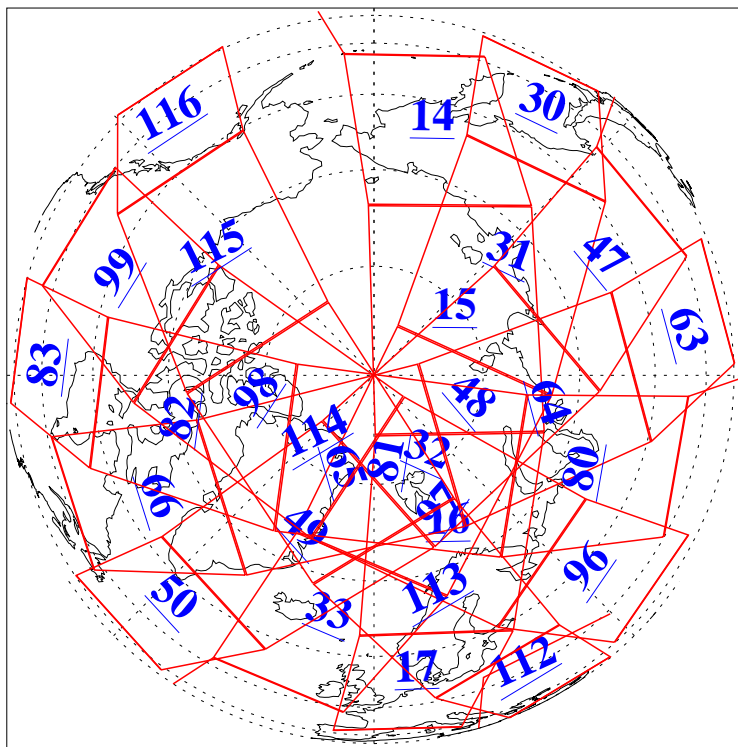

L1B Availability  
AMSU Granules: 240  
HSB Granules: 0  
AIRS Granules: 240

23 Aug 2006  
DoY 235  
Aqua Day 1572  
Granules: 1 to 120

Granules: 121 to 240

Legend: AMSU Available, HSB Available, AIRS Available

L1B Availability  
AMSU Granules: 240  
HSB Granules: 0  
AIRS Granules: 240

23 Aug 2006  
DoY 235  
Aqua Day 1572

Ascending Granules

Descending Granules

L1B Availability  
 AMSU Granules: 240  
 HSB Granules: 0  
 AIRS Granules: 240

23 Aug 2006  
 DoY 235  
 Aqua Day 1572

Northern Hemisphere Granules

Southern Hemisphere Granules

Legend: AMSU Available, HSB Available, AIRS Available