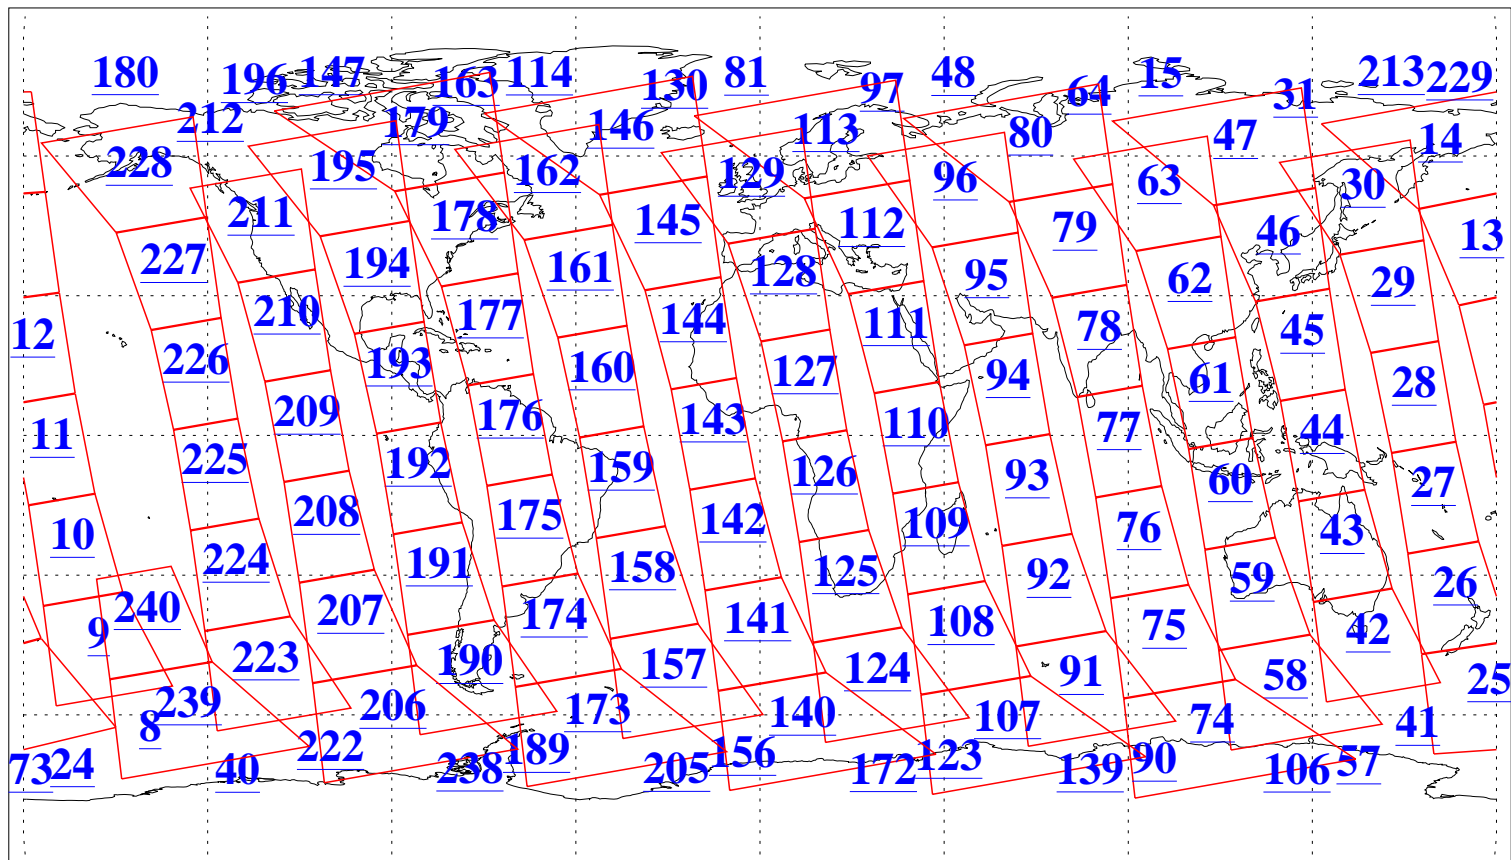

L1B Availability  
AMSU Granules: 240  
HSB Granules: 0  
AIRS Granules: 240

23 Aug 2006  
DoY 235  
Aqua Day 1572  
Granules: 1 to 120

Granules: 121 to 240

Legend: AMSU Available, HSB Available, AIRS Available

L1B Availability  
AMSU Granules: 240  
HSB Granules: 0  
AIRS Granules: 240

23 Aug 2006  
DoY 235  
Aqua Day 1572

Ascending Granules

Descending Granules

L1B Availability  
 AMSU Granules: 240  
 HSB Granules: 0  
 AIRS Granules: 240

23 Aug 2006  
 DoY 235  
 Aqua Day 1572

Northern Hemisphere Granules

Southern Hemisphere Granules

Legend: AMSU Available, HSB Available, AIRS Available