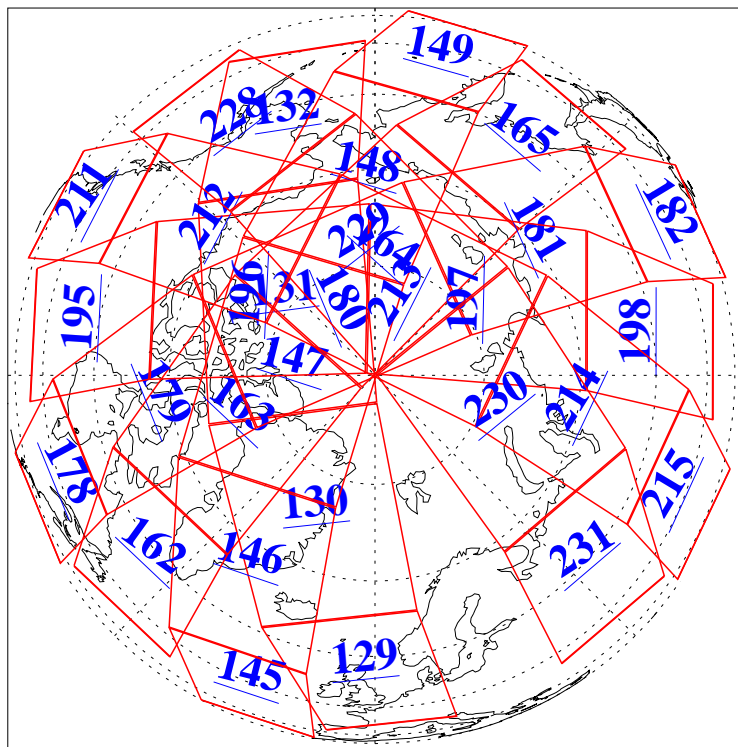

L1B Availability  
AMSU Granules: 240  
HSB Granules: 0  
AIRS Granules: 240

23 Aug 2006  
DoY 235  
Aqua Day 1572  
Granules: 1 to 120

Granules: 121 to 240

Legend: AMSU Available, HSB Available, AIRS Available

L1B Availability  
AMSU Granules: 240  
HSB Granules: 0  
AIRS Granules: 240

23 Aug 2006  
DoY 235  
Aqua Day 1572

Ascending Granules

Descending Granules

L1B Availability  
 AMSU Granules: 240  
 HSB Granules: 0  
 AIRS Granules: 240

23 Aug 2006  
 DoY 235  
 Aqua Day 1572

Northern Hemisphere Granules

Southern Hemisphere Granules

Legend: AMSU Available, HSB Available, AIRS Available