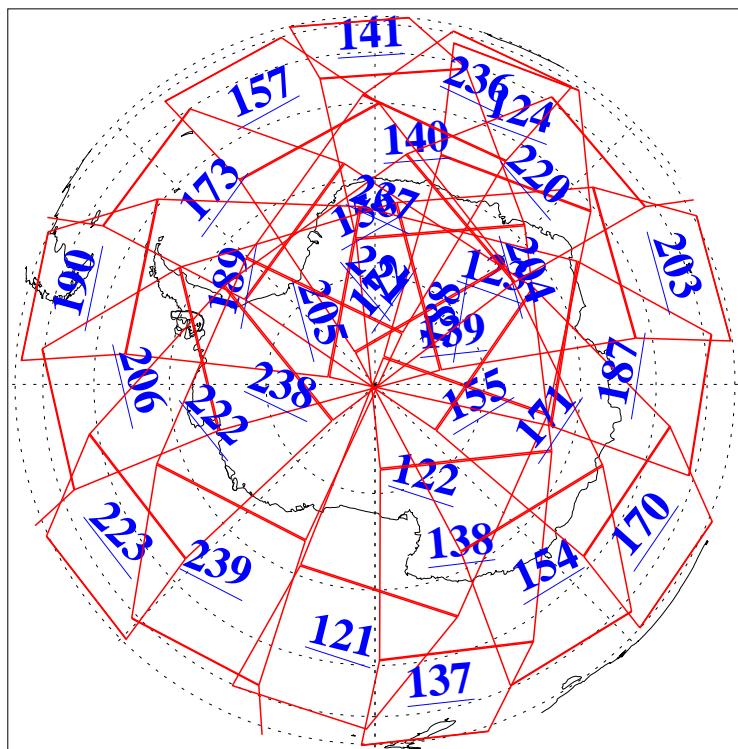

L1B Availability  
AMSU Granules: 240  
HSB Granules: 0  
AIRS Granules: 240

23 Aug 2006  
DoY 235  
Aqua Day 1572  
Granules: 1 to 120

Granules: 121 to 240

Legend: AMSU Available, HSB Available, AIRS Available

L1B Availability  
AMSU Granules: 240  
HSB Granules: 0  
AIRS Granules: 240

23 Aug 2006  
DoY 235  
Aqua Day 1572

Ascending Granules

Descending Granules

L1B Availability  
 AMSU Granules: 240  
 HSB Granules: 0  
 AIRS Granules: 240

23 Aug 2006  
 DoY 235  
 Aqua Day 1572

Northern Hemisphere Granules

Southern Hemisphere Granules

Legend: AMSU Available, HSB Available, AIRS Available