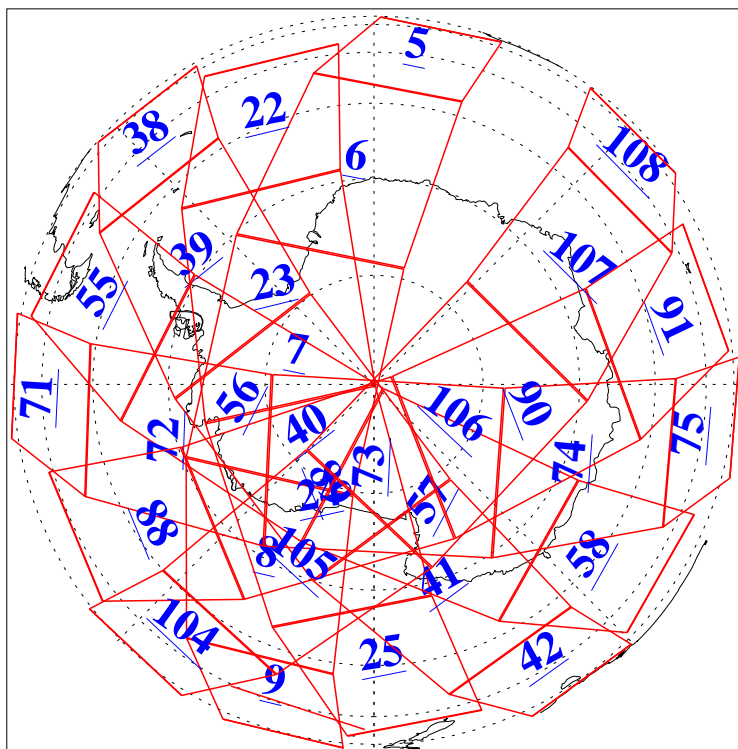

L1B Availability  
AMSU Granules: 240  
HSB Granules: 0  
AIRS Granules: 240

23 Aug 2006  
DoY 235  
Aqua Day 1572  
Granules: 1 to 120

Granules: 121 to 240

Legend: AMSU Available, HSB Available, AIRS Available

L1B Availability  
AMSU Granules: 240  
HSB Granules: 0  
AIRS Granules: 240

23 Aug 2006  
DoY 235  
Aqua Day 1572

Ascending Granules

Descending Granules

L1B Availability  
 AMSU Granules: 240  
 HSB Granules: 0  
 AIRS Granules: 240

23 Aug 2006  
 DoY 235  
 Aqua Day 1572

Northern Hemisphere Granules

Southern Hemisphere Granules

Legend: AMSU Available, HSB Available, AIRS Available