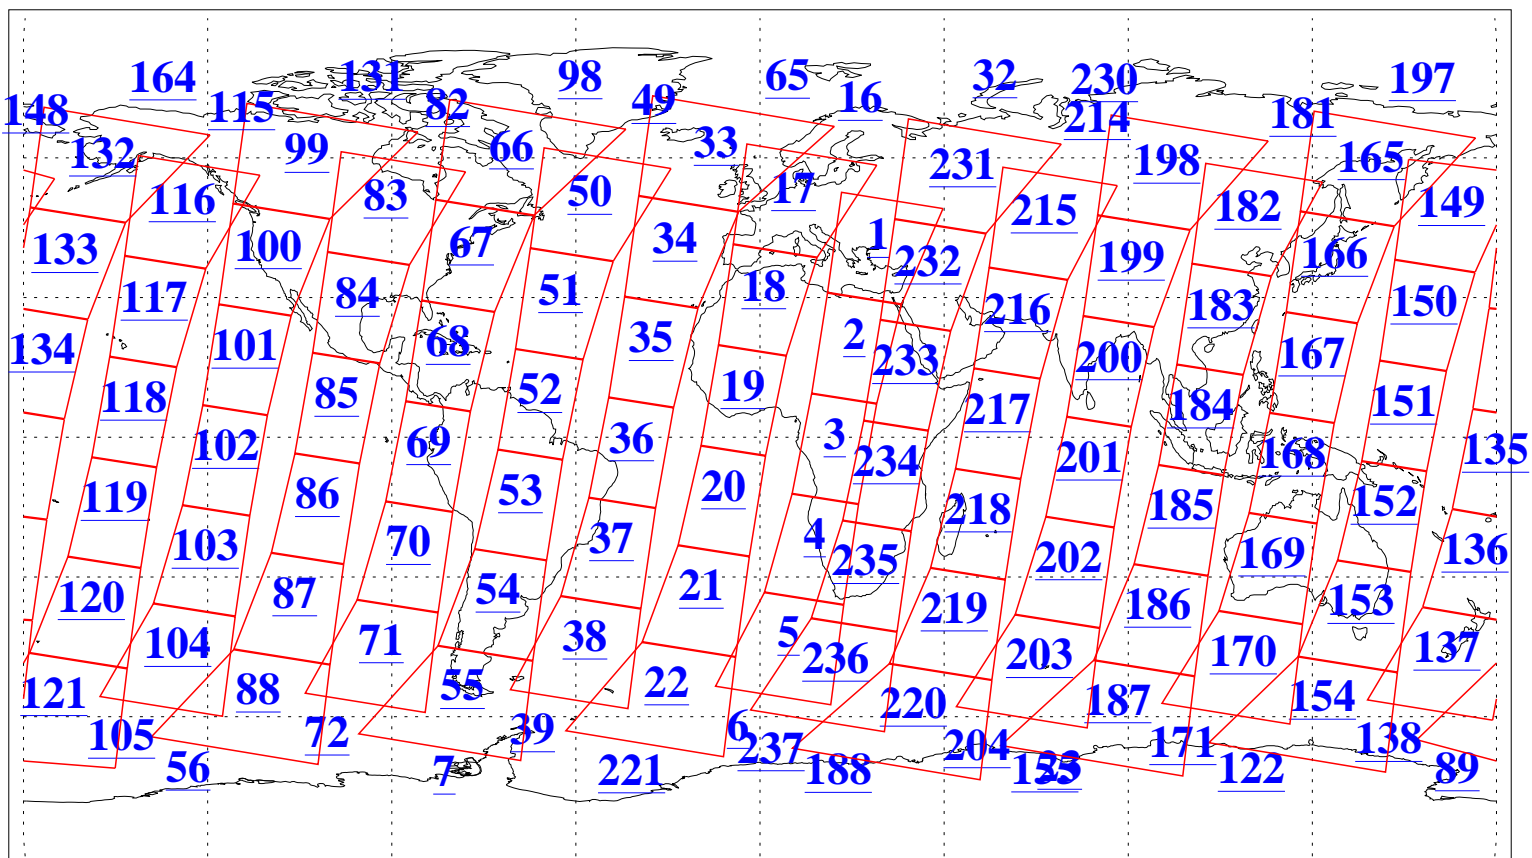

L1B Availability  
AMSU Granules: 240  
HSB Granules: 0  
AIRS Granules: 240

23 Aug 2006  
DoY 235  
Aqua Day 1572  
Granules: 1 to 120

Granules: 121 to 240

Legend: AMSU Available, HSB Available, AIRS Available

L1B Availability  
AMSU Granules: 240  
HSB Granules: 0  
AIRS Granules: 240

23 Aug 2006  
DoY 235  
Aqua Day 1572

Ascending Granules

Descending Granules

L1B Availability  
 AMSU Granules: 240  
 HSB Granules: 0  
 AIRS Granules: 240

23 Aug 2006  
 DoY 235  
 Aqua Day 1572

Northern Hemisphere Granules

Southern Hemisphere Granules

Legend: AMSU Available, HSB Available, AIRS Available