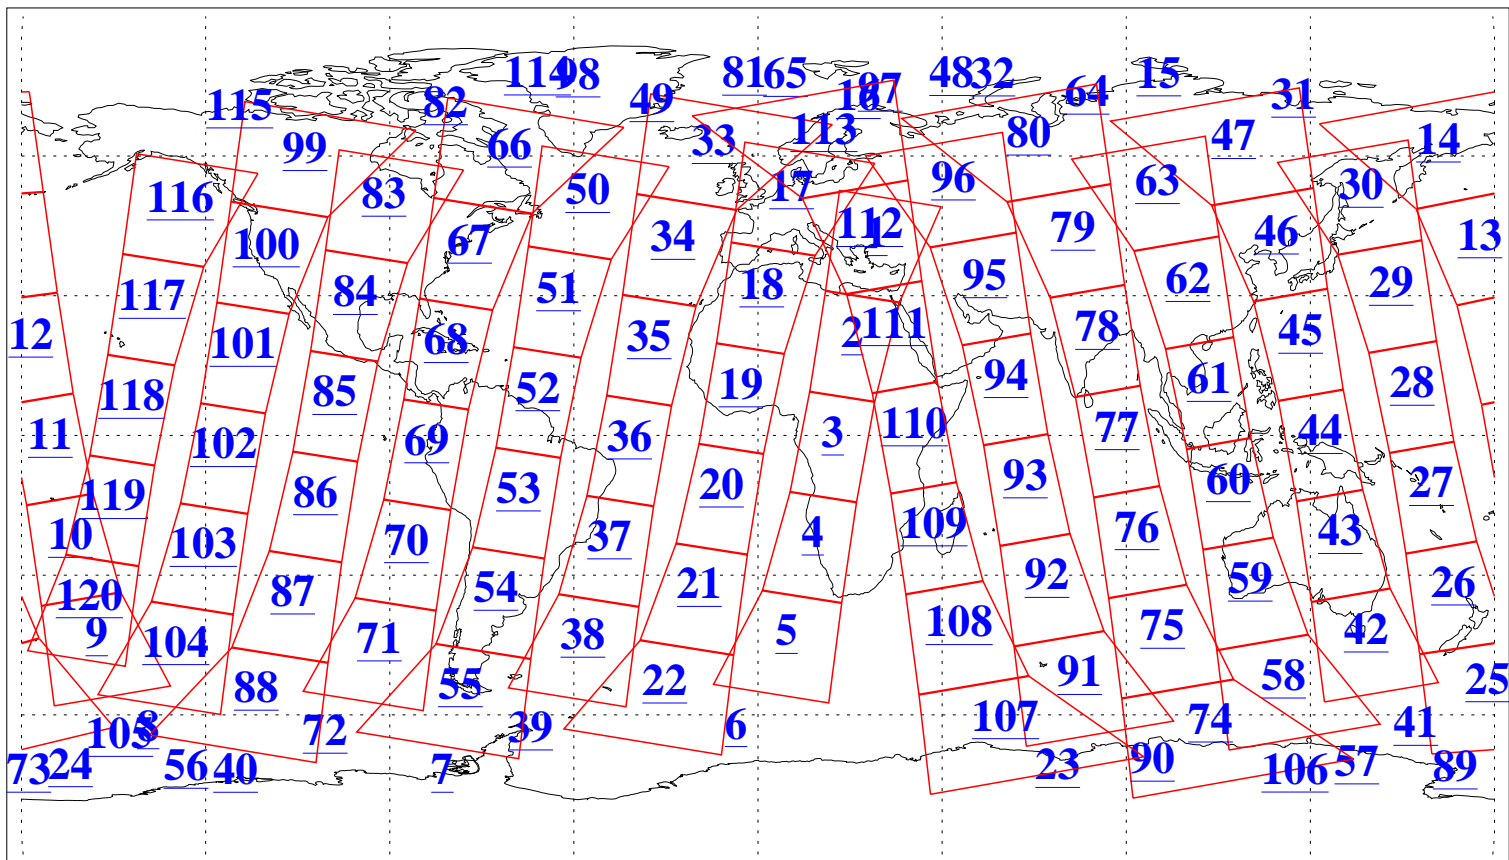

L1B Availability  
AMSU Granules: 240  
HSB Granules: 0  
AIRS Granules: 240

23 Aug 2006  
DoY 235  
Aqua Day 1572  
Granules: 1 to 120

Granules: 121 to 240

Legend: AMSU Available, HSB Available, AIRS Available

L1B Availability  
AMSU Granules: 240  
HSB Granules: 0  
AIRS Granules: 240

23 Aug 2006  
DoY 235  
Aqua Day 1572

Ascending Granules

Descending Granules

L1B Availability  
 AMSU Granules: 240  
 HSB Granules: 0  
 AIRS Granules: 240

23 Aug 2006  
 DoY 235  
 Aqua Day 1572

Northern Hemisphere Granules

Southern Hemisphere Granules

Legend: AMSU Available, HSB Available, AIRS Available