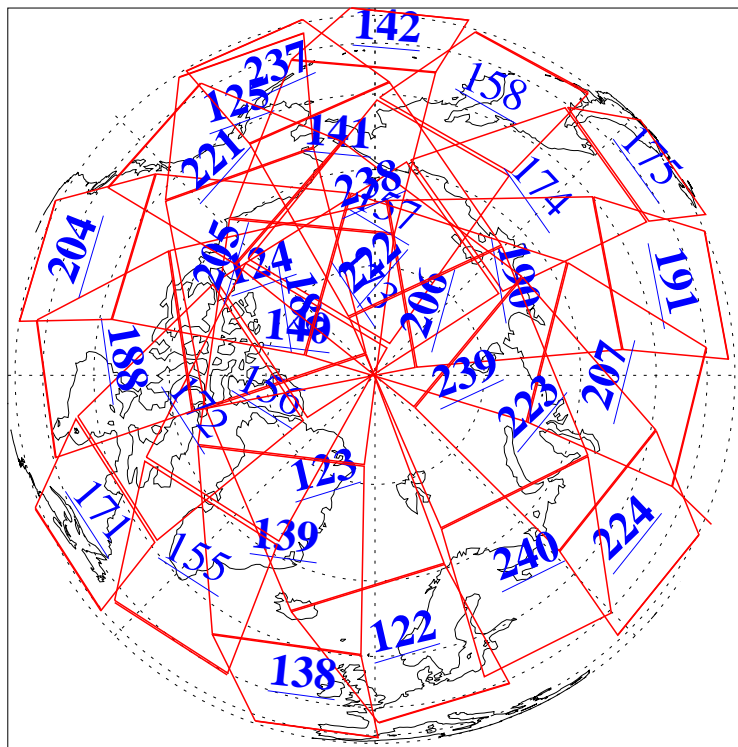

L1B Availability
AMSU Granules: 240
HSB Granules: 0
AIRS Granules: 210

22 Aug 2006
DoY 234
Aqua Day 1571
Granules: 1 to 120

Granules: 121 to 240

Legend: AMSU Available, HSB Available, AIRS Available

L1B Availability
AMSU Granules: 240
HSB Granules: 0
AIRS Granules: 210

22 Aug 2006
DoY 234
Aqua Day 1571
Ascending Granules

Descending Granules

Legend: AMSU Available, HSB Available, AIRS Available

L1B Availability
 AMSU Granules: 240
 HSB Granules: 0
 AIRS Granules: 210

22 Aug 2006
 DoY 234
 Aqua Day 1571

Northern Hemisphere Granules

Southern Hemisphere Granules

Legend: AMSU Available, HSB Available, AIRS Available