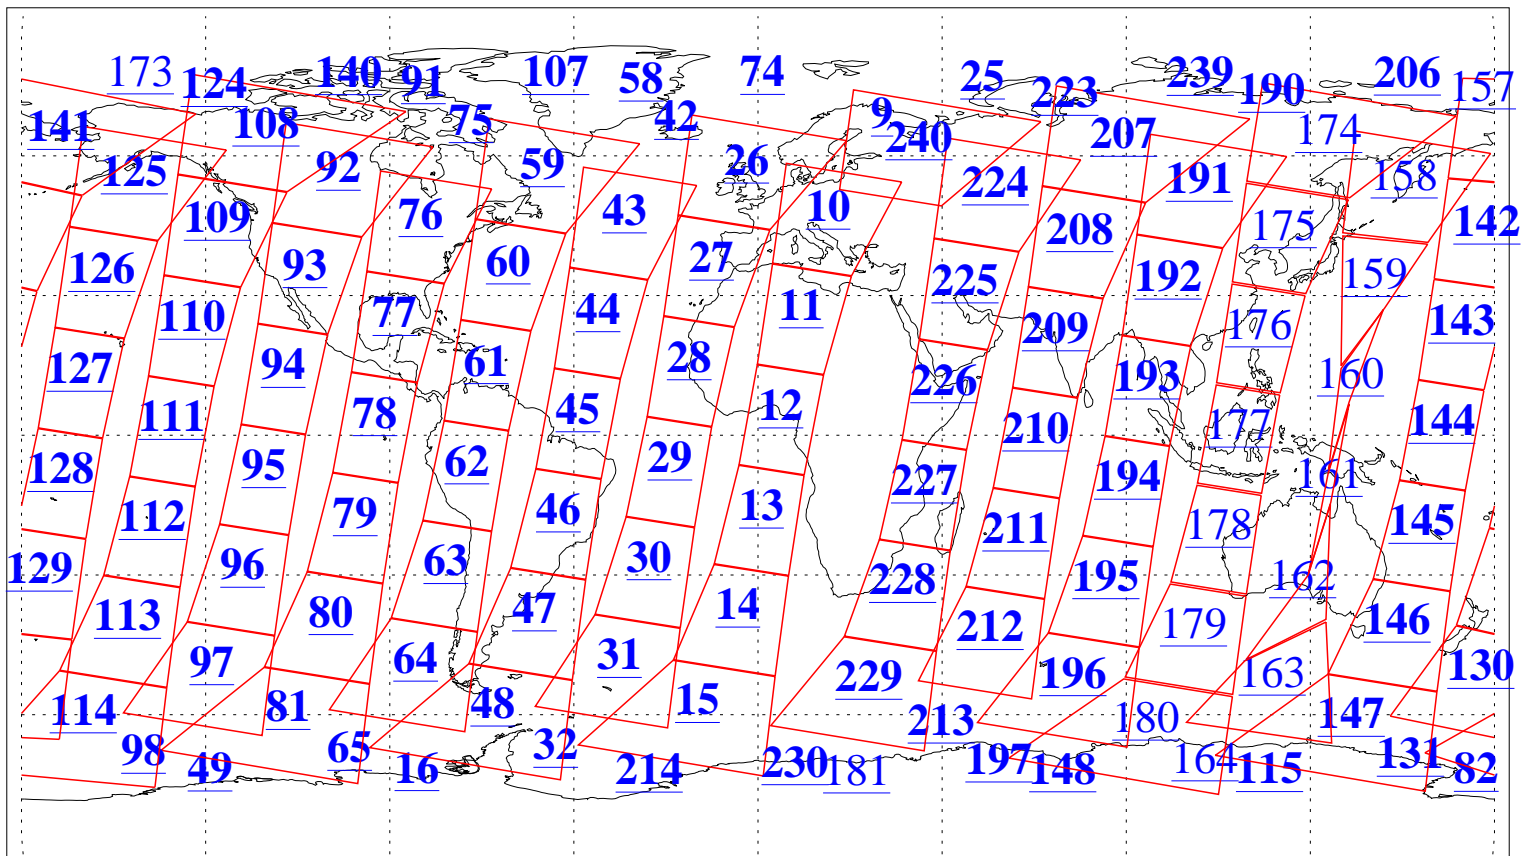

L1B Availability
AMSU Granules: 240
HSB Granules: 0
AIRS Granules: 210

22 Aug 2006
DoY 234
Aqua Day 1571
Granules: 1 to 120

Granules: 121 to 240

Legend: AMSU Available, HSB Available, AIRS Available

L1B Availability
AMSU Granules: 240
HSB Granules: 0
AIRS Granules: 210

22 Aug 2006
DoY 234
Aqua Day 1571
Ascending Granules

Descending Granules

Legend: AMSU Available, HSB Available, AIRS Available

L1B Availability
 AMSU Granules: 240
 HSB Granules: 0
 AIRS Granules: 210

22 Aug 2006
 DoY 234
 Aqua Day 1571