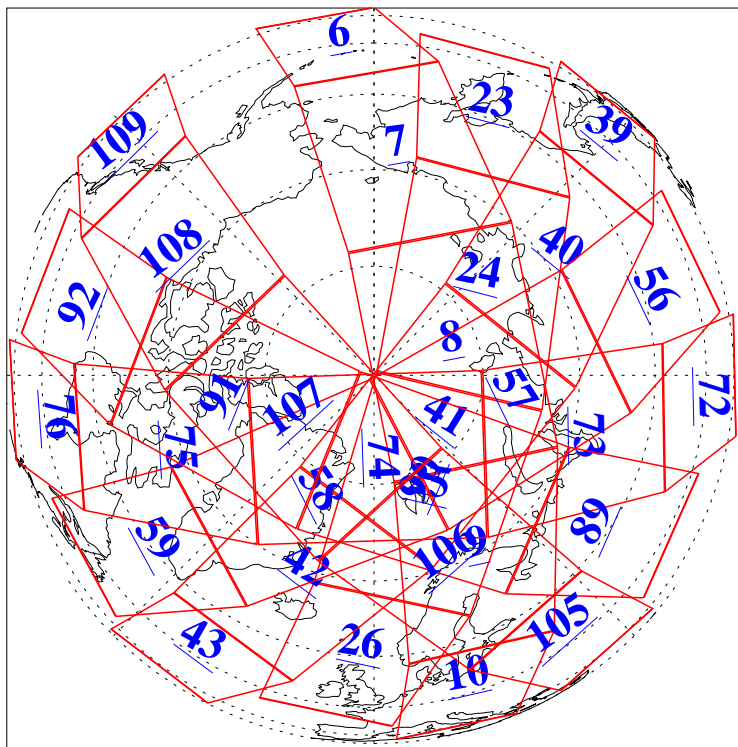

L1B Availability
AMSU Granules: 240
HSB Granules: 0
AIRS Granules: 210

22 Aug 2006
DoY 234
Aqua Day 1571
Granules: 1 to 120

Granules: 121 to 240

Legend: AMSU Available, HSB Available, AIRS Available

L1B Availability
AMSU Granules: 240
HSB Granules: 0
AIRS Granules: 210

22 Aug 2006
DoY 234
Aqua Day 1571
Ascending Granules

Descending Granules

Legend: AMSU Available, HSB Available, AIRS Available

L1B Availability
 AMSU Granules: 240
 HSB Granules: 0
 AIRS Granules: 210

22 Aug 2006
 DoY 234
 Aqua Day 1571

Northern Hemisphere Granules

Southern Hemisphere Granules

Legend: AMSU Available, HSB Available, AIRS Available