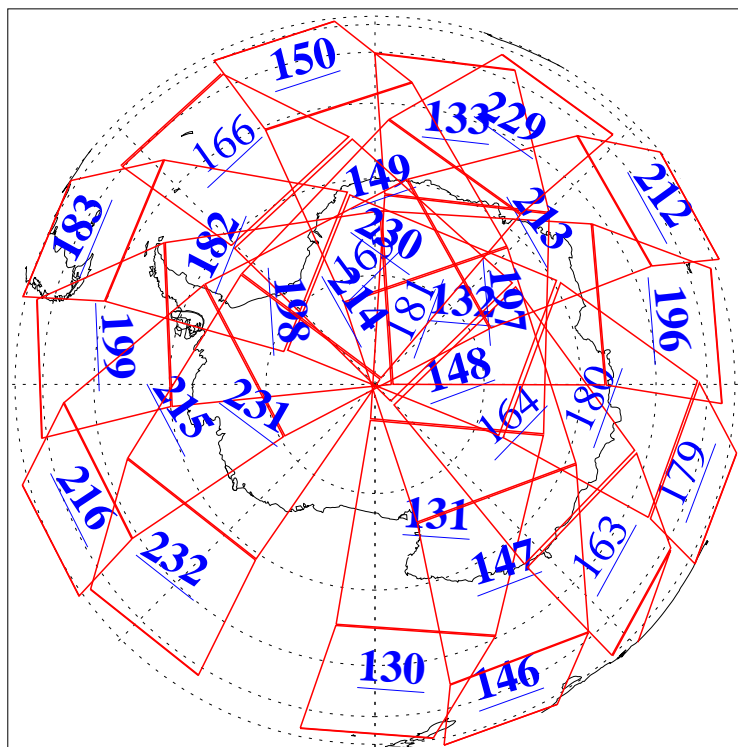

22 Aug 2006
DoY 234
Aqua Day 1571
Ascending Granules

Descending Granules

Legend: AMSU Available, HSB Available, AIRS Available

L1B Availability
 AMSU Granules: 240
 HSB Granules: 0
 AIRS Granules: 210

22 Aug 2006
 DoY 234
 Aqua Day 1571

Northern Hemisphere Granules

Southern Hemisphere Granules

Legend: AMSU Available, HSB Available, AIRS Available