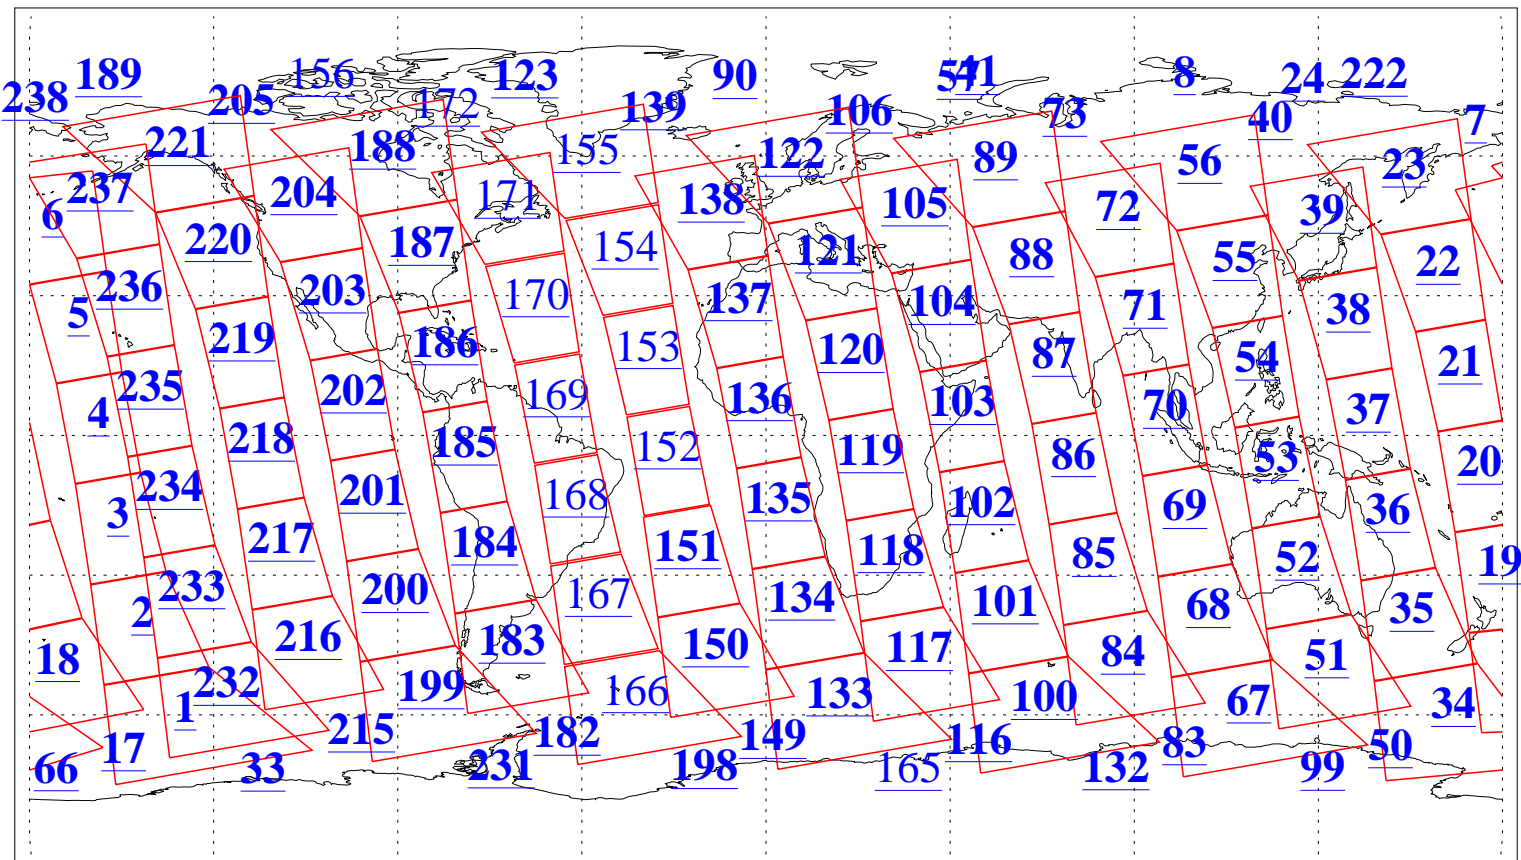

L1B Availability
AMSU Granules: 240
HSB Granules: 0
AIRS Granules: 210

22 Aug 2006
DoY 234
Aqua Day 1571
Granules: 1 to 120

Granules: 121 to 240

Legend: AMSU Available, HSB Available, AIRS Available

L1B Availability
AMSU Granules: 240
HSB Granules: 0
AIRS Granules: 210

22 Aug 2006
DoY 234
Aqua Day 1571
Ascending Granules

Descending Granules

Legend: AMSU Available, HSB Available, AIRS Available

L1B Availability
 AMSU Granules: 240
 HSB Granules: 0
 AIRS Granules: 210

22 Aug 2006
 DoY 234
 Aqua Day 1571

Northern Hemisphere Granules

Southern Hemisphere Granules

Legend: AMSU Available, HSB Available, AIRS Available