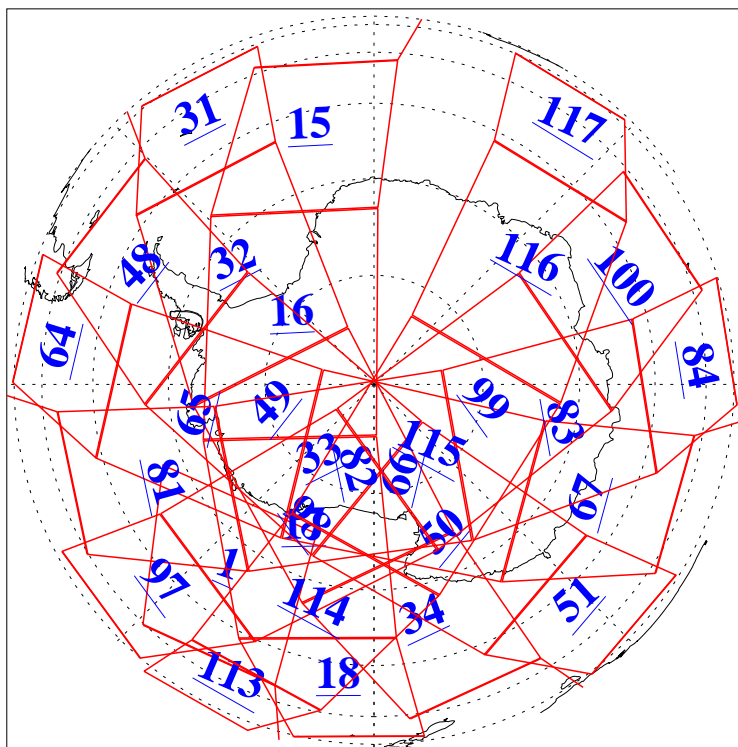

L1B Availability
AMSU Granules: 240
HSB Granules: 0
AIRS Granules: 210

22 Aug 2006
DoY 234
Aqua Day 1571
Granules: 1 to 120

Granules: 121 to 240

Legend: AMSU Available, HSB Available, AIRS Available

L1B Availability
AMSU Granules: 240
HSB Granules: 0
AIRS Granules: 210

22 Aug 2006
DoY 234
Aqua Day 1571
Ascending Granules

Descending Granules

Legend: AMSU Available, HSB Available, AIRS Available

L1B Availability
 AMSU Granules: 240
 HSB Granules: 0
 AIRS Granules: 210

22 Aug 2006
 DoY 234
 Aqua Day 1571

Northern Hemisphere Granules

Southern Hemisphere Granules

Legend: AMSU Available, HSB Available, AIRS Available