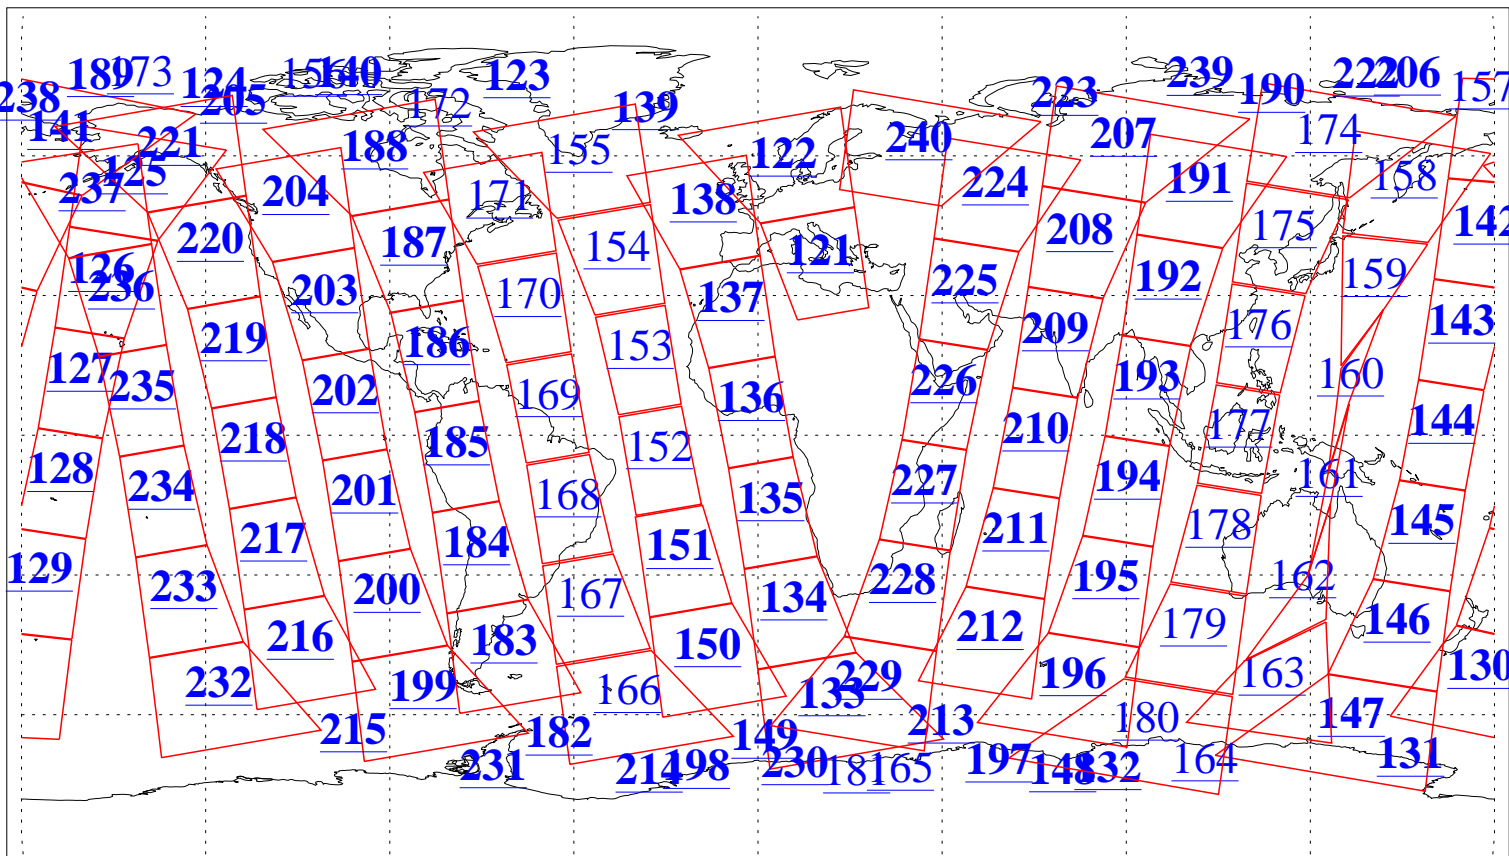

L1B Availability
AMSU Granules: 240
HSB Granules: 0
AIRS Granules: 210

22 Aug 2006
DoY 234
Aqua Day 1571
Granules: 1 to 120

Granules: 121 to 240

Legend: AMSU Available, HSB Available, AIRS Available

L1B Availability
AMSU Granules: 240
HSB Granules: 0
AIRS Granules: 210

22 Aug 2006
DoY 234
Aqua Day 1571
Ascending Granules

Descending Granules

Legend: AMSU Available, HSB Available, AIRS Available

L1B Availability
 AMSU Granules: 240
 HSB Granules: 0
 AIRS Granules: 210

22 Aug 2006
 DoY 234
 Aqua Day 1571

Northern Hemisphere Granules

Southern Hemisphere Granules

Legend: AMSU Available, HSB Available, AIRS Available