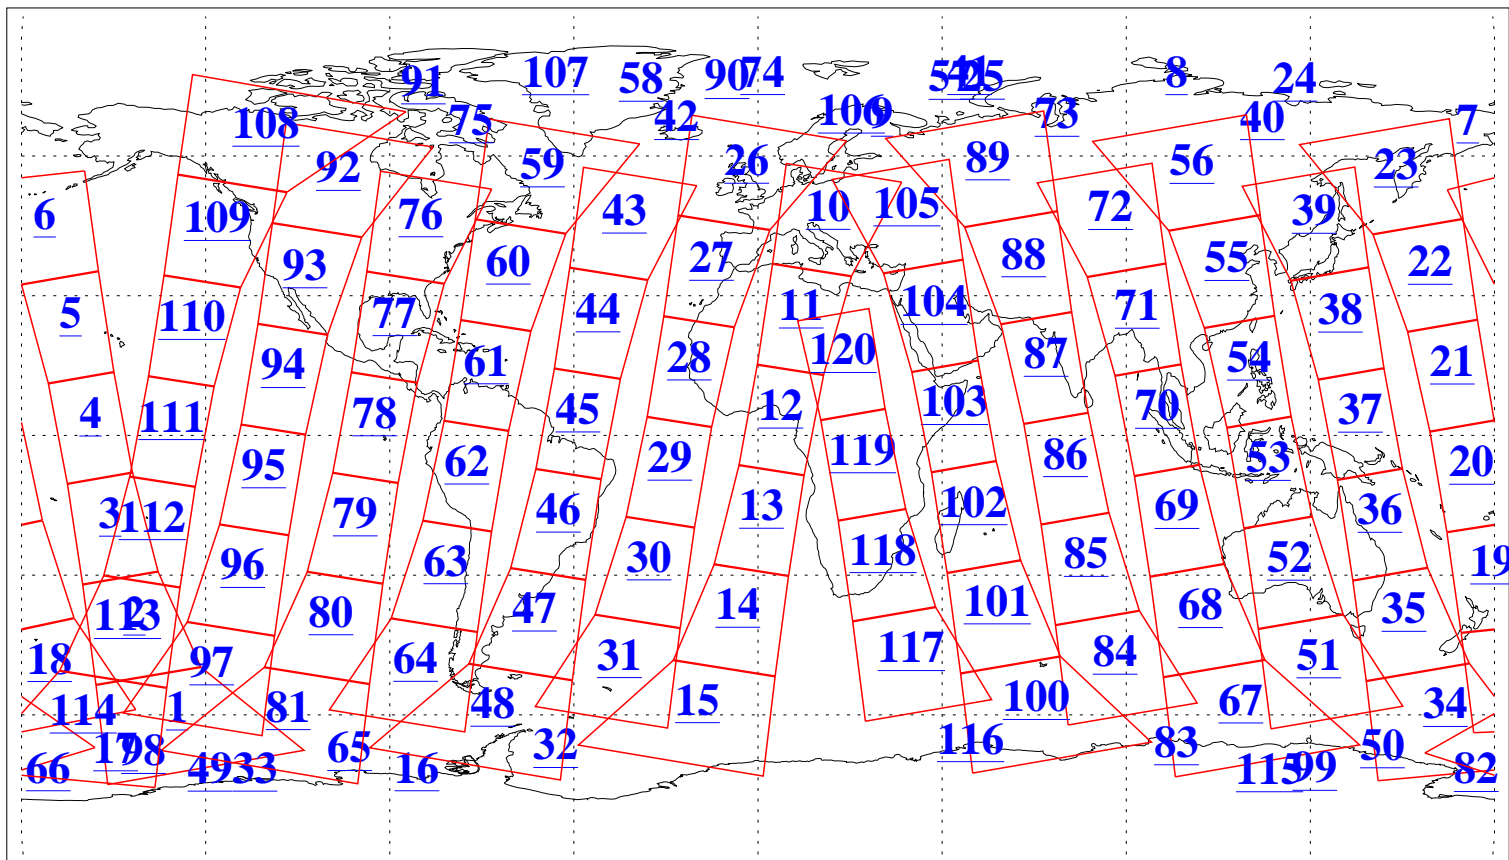

L1B Availability
AMSU Granules: 240
HSB Granules: 0
AIRS Granules: 210

22 Aug 2006
DoY 234
Aqua Day 1571
Granules: 1 to 120

Granules: 121 to 240

Legend: AMSU Available, HSB Available, AIRS Available

L1B Availability
AMSU Granules: 240
HSB Granules: 0
AIRS Granules: 210

22 Aug 2006
DoY 234
Aqua Day 1571
Ascending Granules

Descending Granules

Legend: AMSU Available, HSB Available, AIRS Available

L1B Availability
 AMSU Granules: 240
 HSB Granules: 0
 AIRS Granules: 210

22 Aug 2006
 DoY 234
 Aqua Day 1571

Northern Hemisphere Granules

Southern Hemisphere Granules

Legend: AMSU Available, HSB Available, AIRS Available