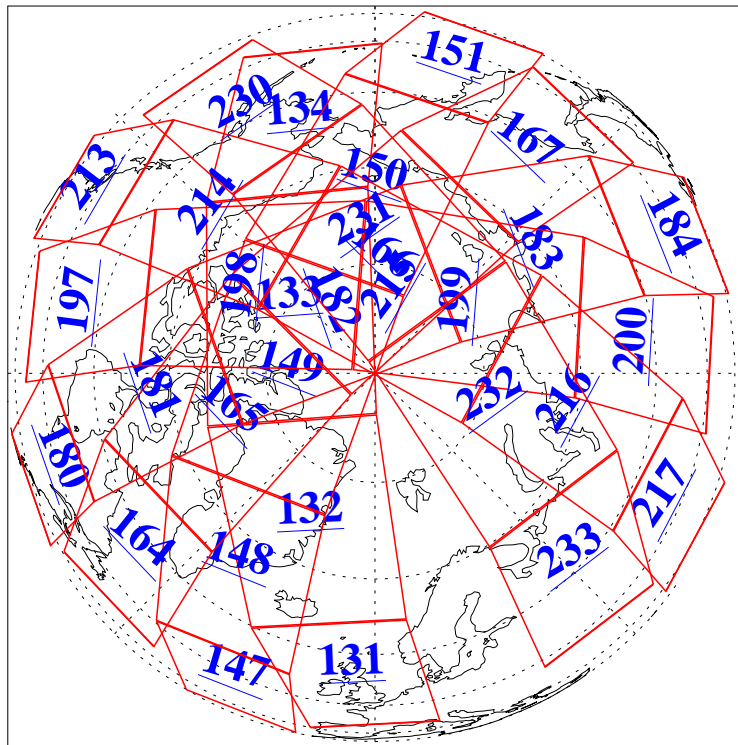

L1B Availability  
AMSU Granules: 240  
HSB Granules: 0  
AIRS Granules: 240

21 Aug 2006  
DoY 233  
Aqua Day 1570  
Granules: 1 to 120

Granules: 121 to 240

Legend: AMSU Available, HSB Available, AIRS Available

L1B Availability  
AMSU Granules: 240  
HSB Granules: 0  
AIRS Granules: 240

21 Aug 2006  
DoY 233  
Aqua Day 1570

Ascending Granules

Descending Granules

Legend: AMSU Available, HSB Available, AIRS Available

L1B Availability  
 AMSU Granules: 240  
 HSB Granules: 0  
 AIRS Granules: 240

21 Aug 2006  
 DoY 233  
 Aqua Day 1570

Northern Hemisphere Granules

Southern Hemisphere Granules

Legend: AMSU Available, HSB Available, AIRS Available