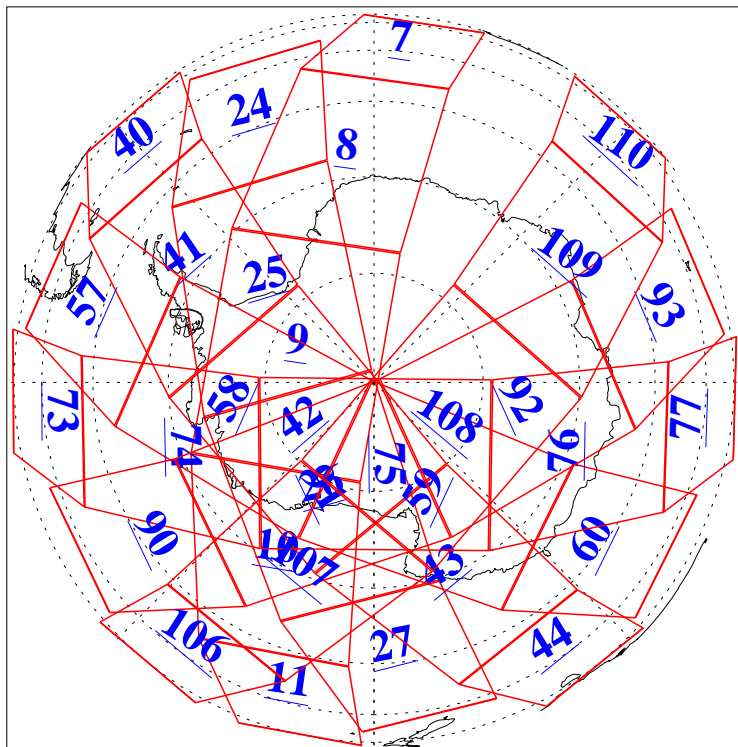

L1B Availability  
AMSU Granules: 240  
HSB Granules: 0  
AIRS Granules: 240

21 Aug 2006  
DoY 233  
Aqua Day 1570  
Granules: 1 to 120

Granules: 121 to 240

Legend: AMSU Available, HSB Available, AIRS Available

L1B Availability  
AMSU Granules: 240  
HSB Granules: 0  
AIRS Granules: 240

21 Aug 2006  
DoY 233  
Aqua Day 1570

Ascending Granules

Descending Granules

Legend: AMSU Available, HSB Available, AIRS Available

L1B Availability  
 AMSU Granules: 240  
 HSB Granules: 0  
 AIRS Granules: 240

21 Aug 2006  
 DoY 233  
 Aqua Day 1570

Northern Hemisphere Granules

Southern Hemisphere Granules

Legend: AMSU Available, HSB Available, AIRS Available