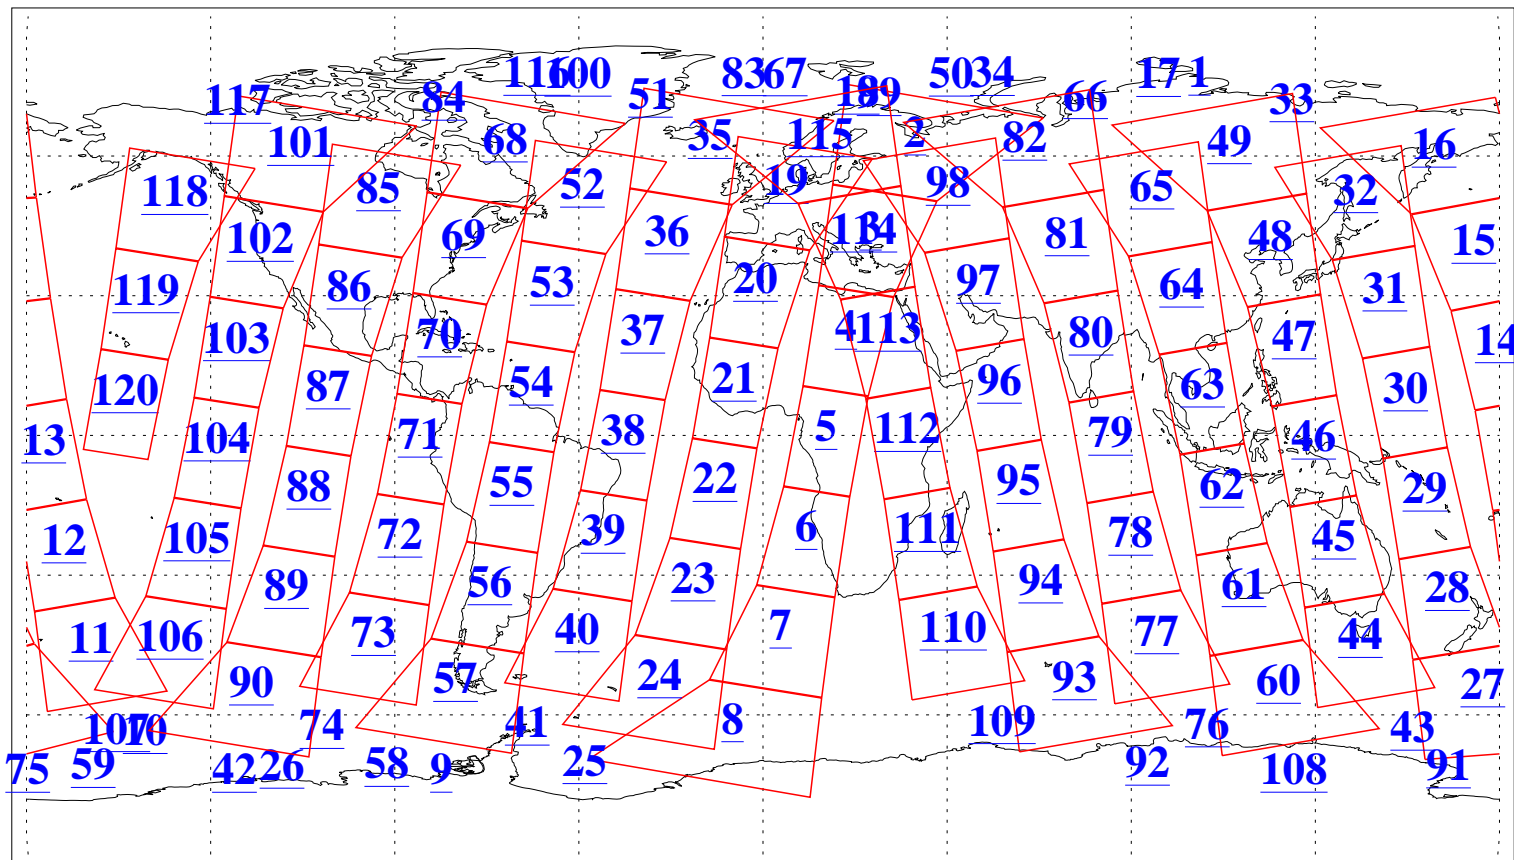

L1B Availability  
AMSU Granules: 240  
HSB Granules: 0  
AIRS Granules: 240

21 Aug 2006  
DoY 233  
Aqua Day 1570  
Granules: 1 to 120

Granules: 121 to 240

Legend: AMSU Available, HSB Available, AIRS Available

L1B Availability  
AMSU Granules: 240  
HSB Granules: 0  
AIRS Granules: 240

21 Aug 2006  
DoY 233  
Aqua Day 1570

Ascending Granules

Descending Granules

Legend: AMSU Available, HSB Available, AIRS Available

L1B Availability  
 AMSU Granules: 240  
 HSB Granules: 0  
 AIRS Granules: 240

21 Aug 2006  
 DoY 233  
 Aqua Day 1570

Northern Hemisphere Granules

Southern Hemisphere Granules

Legend: AMSU Available, HSB Available, AIRS Available