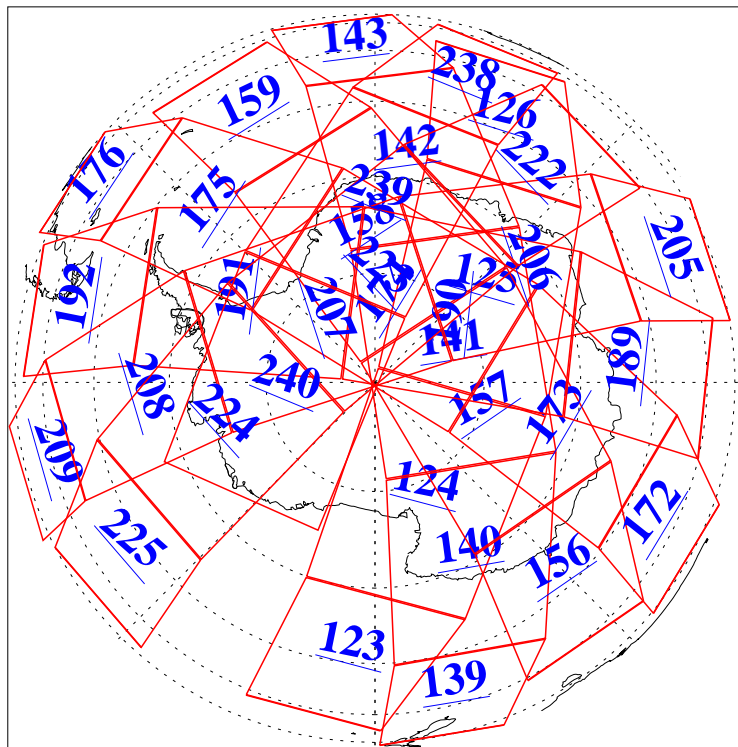

L1B Availability  
AMSU Granules: 240  
HSB Granules: 0  
AIRS Granules: 240

21 Aug 2006  
DoY 233  
Aqua Day 1570  
Granules: 1 to 120

Granules: 121 to 240

Legend: AMSU Available, HSB Available, AIRS Available

L1B Availability  
AMSU Granules: 240  
HSB Granules: 0  
AIRS Granules: 240

21 Aug 2006  
DoY 233  
Aqua Day 1570

Ascending Granules

Descending Granules

Legend: AMSU Available, HSB Available, AIRS Available

L1B Availability  
 AMSU Granules: 240  
 HSB Granules: 0  
 AIRS Granules: 240

21 Aug 2006  
 DoY 233  
 Aqua Day 1570

Northern Hemisphere Granules

Southern Hemisphere Granules

Legend: AMSU Available, HSB Available, AIRS Available