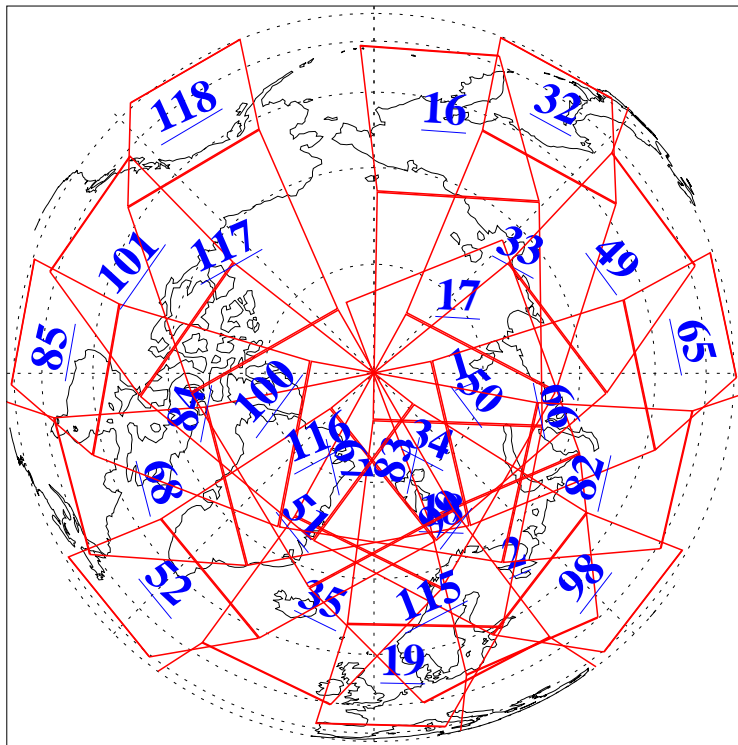

L1B Availability  
AMSU Granules: 240  
HSB Granules: 0  
AIRS Granules: 240

21 Aug 2006  
DoY 233  
Aqua Day 1570  
Granules: 1 to 120

Granules: 121 to 240

Legend: AMSU Available, HSB Available, AIRS Available

L1B Availability  
AMSU Granules: 240  
HSB Granules: 0  
AIRS Granules: 240

21 Aug 2006  
DoY 233  
Aqua Day 1570

Ascending Granules

Descending Granules

Legend: AMSU Available, HSB Available, AIRS Available

L1B Availability  
 AMSU Granules: 240  
 HSB Granules: 0  
 AIRS Granules: 240

21 Aug 2006  
 DoY 233  
 Aqua Day 1570

Northern Hemisphere Granules

Southern Hemisphere Granules

Legend: AMSU Available, HSB Available, AIRS Available