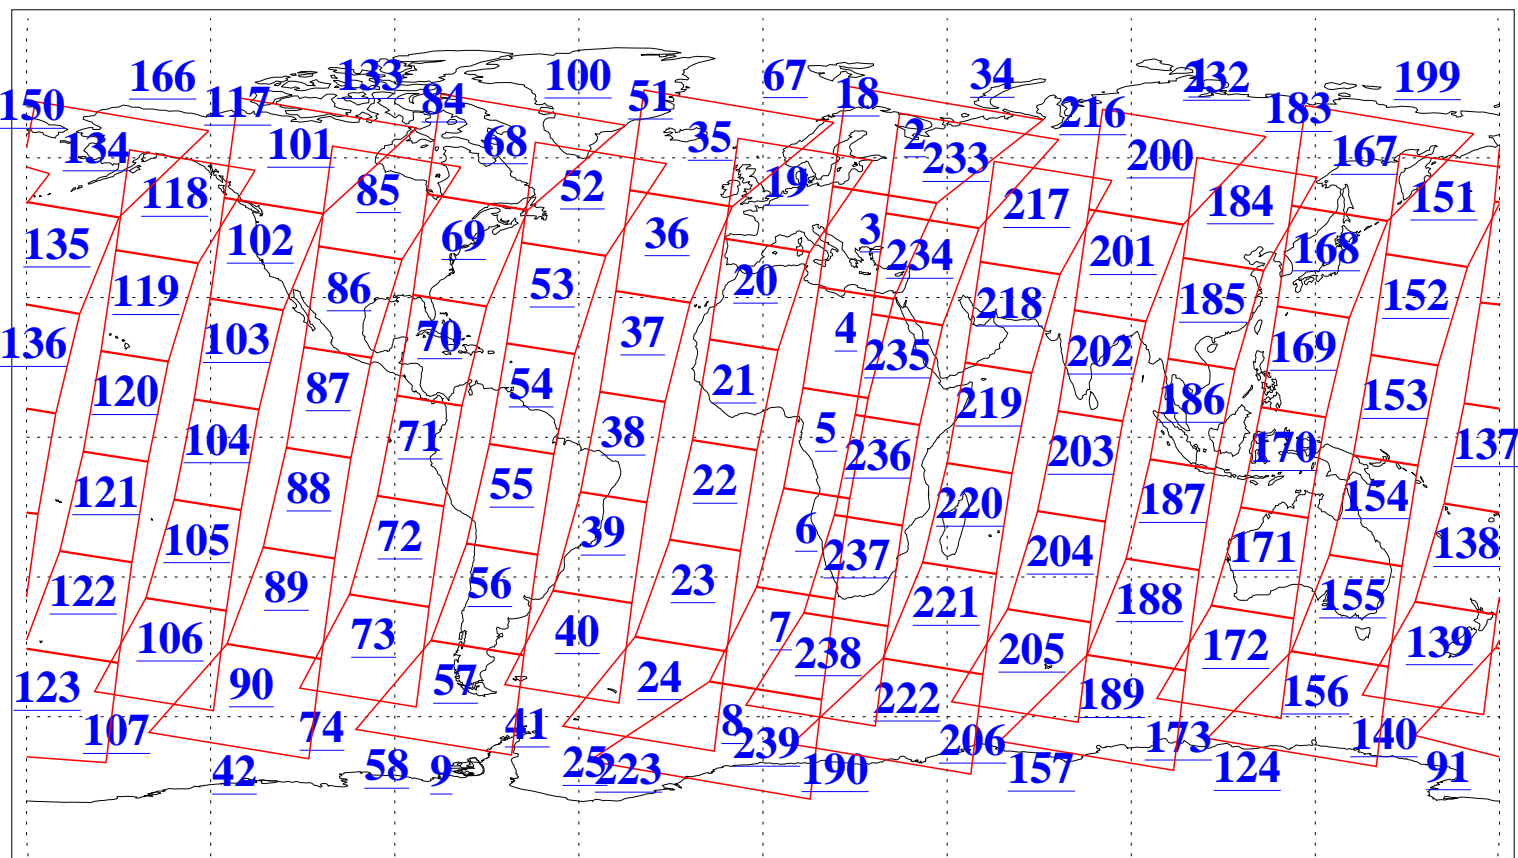

L1B Availability  
AMSU Granules: 240  
HSB Granules: 0  
AIRS Granules: 240

21 Aug 2006  
DoY 233  
Aqua Day 1570  
Granules: 1 to 120

Granules: 121 to 240

Legend: AMSU Available, HSB Available, AIRS Available

L1B Availability  
AMSU Granules: 240  
HSB Granules: 0  
AIRS Granules: 240

21 Aug 2006  
DoY 233  
Aqua Day 1570

Ascending Granules

Descending Granules

Legend: AMSU Available, HSB Available, AIRS Available

L1B Availability  
 AMSU Granules: 240  
 HSB Granules: 0  
 AIRS Granules: 240

21 Aug 2006  
 DoY 233  
 Aqua Day 1570

Northern Hemisphere Granules

Southern Hemisphere Granules

Legend: AMSU Available, HSB Available, AIRS Available