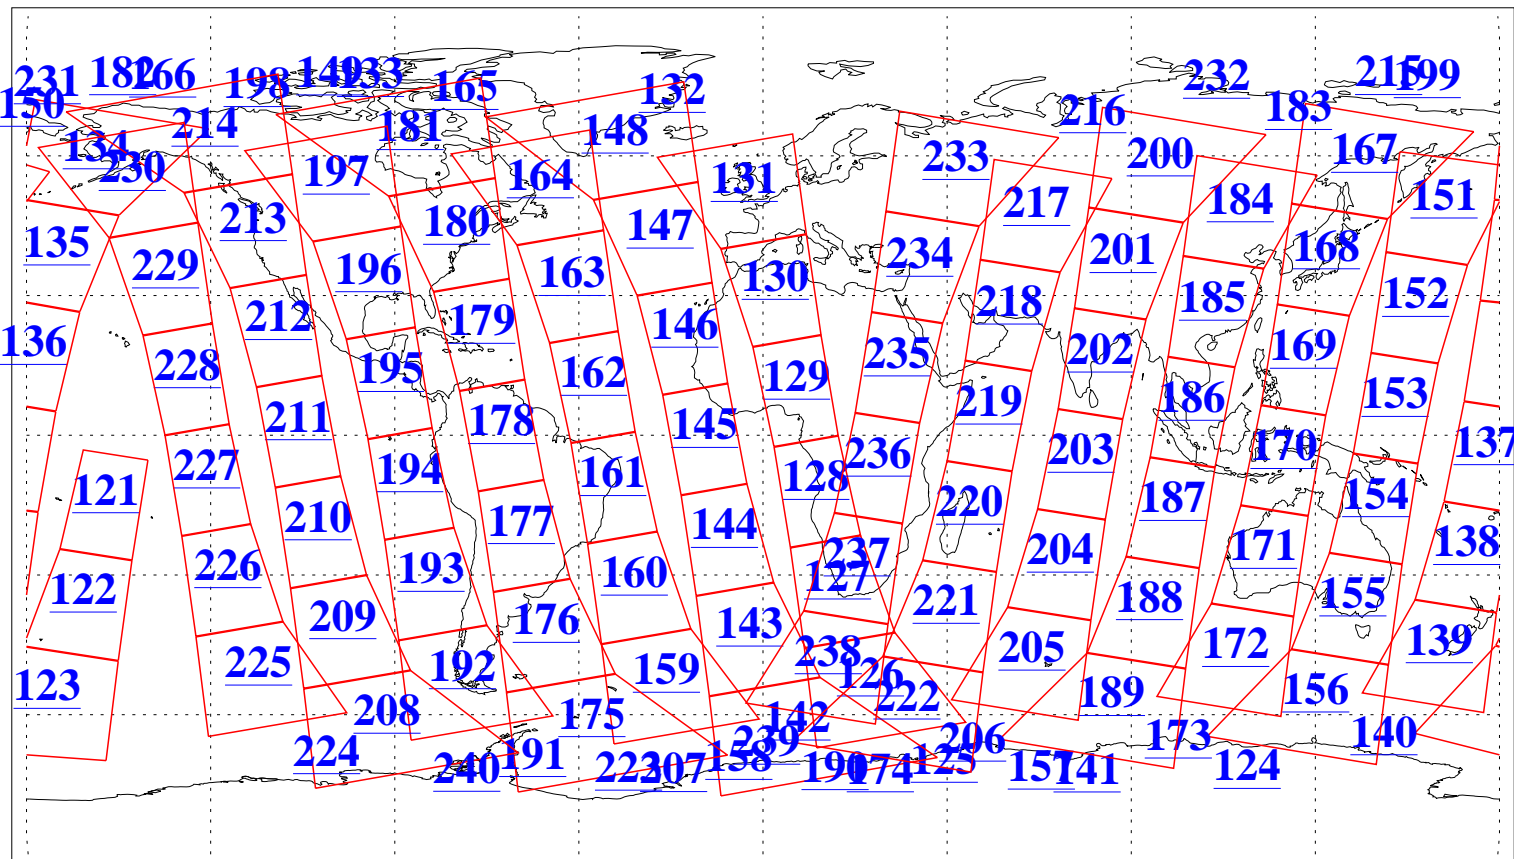

L1B Availability  
AMSU Granules: 240  
HSB Granules: 0  
AIRS Granules: 240

21 Aug 2006  
DoY 233  
Aqua Day 1570  
Granules: 1 to 120

Granules: 121 to 240

Legend: AMSU Available, HSB Available, AIRS Available

L1B Availability  
AMSU Granules: 240  
HSB Granules: 0  
AIRS Granules: 240

21 Aug 2006  
DoY 233  
Aqua Day 1570

Ascending Granules

Descending Granules

Legend: AMSU Available, HSB Available, AIRS Available

L1B Availability  
 AMSU Granules: 240  
 HSB Granules: 0  
 AIRS Granules: 240

21 Aug 2006  
 DoY 233  
 Aqua Day 1570

Northern Hemisphere Granules

Southern Hemisphere Granules

Legend: AMSU Available, HSB Available, AIRS Available