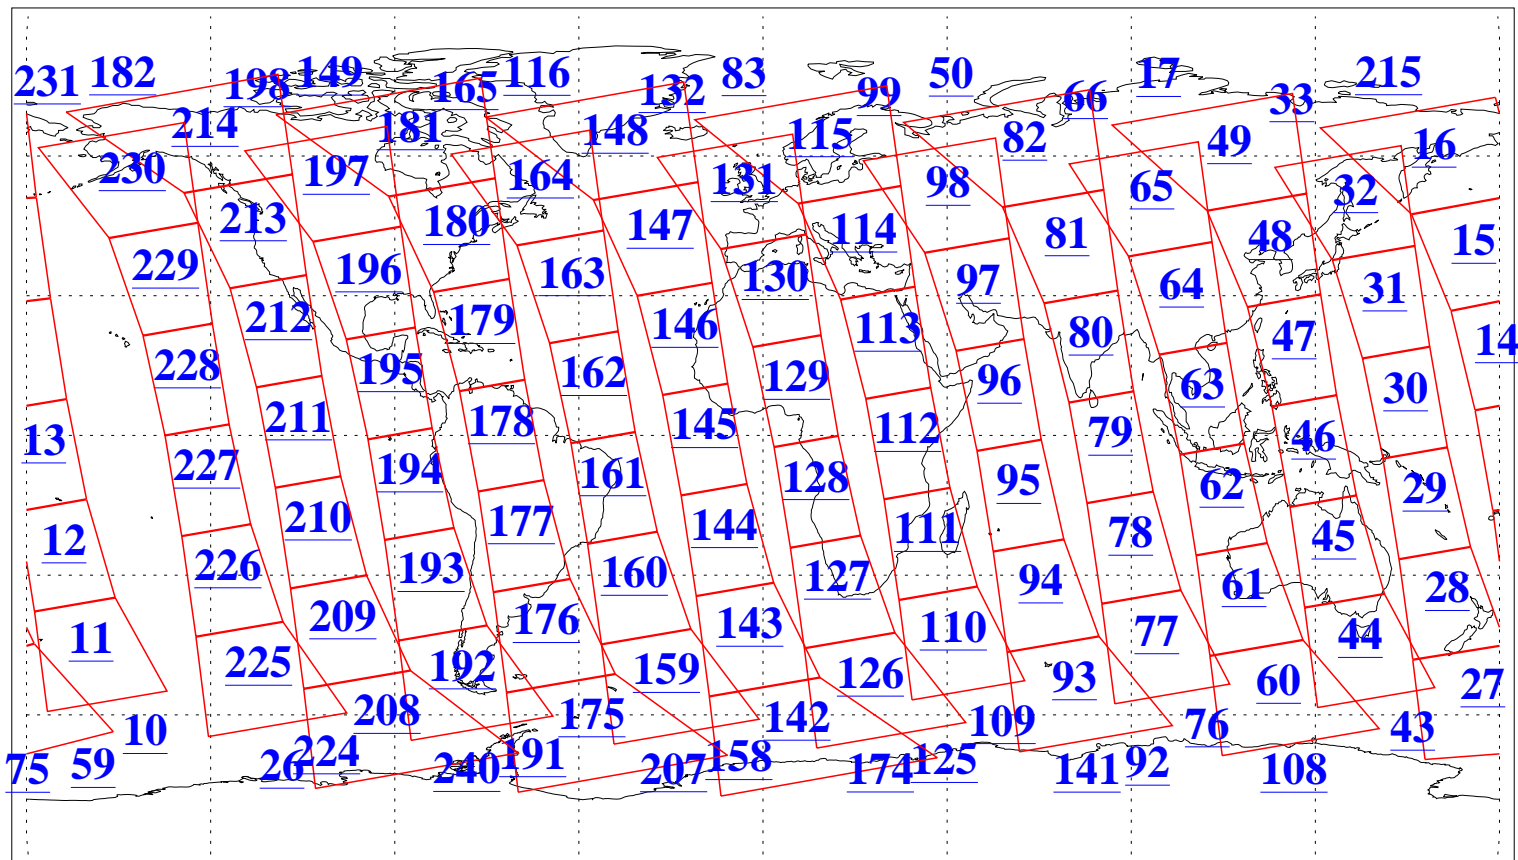

L1B Availability  
AMSU Granules: 240  
HSB Granules: 0  
AIRS Granules: 240

21 Aug 2006  
DoY 233  
Aqua Day 1570  
Granules: 1 to 120

Granules: 121 to 240

Legend: AMSU Available, HSB Available, AIRS Available

L1B Availability  
AMSU Granules: 240  
HSB Granules: 0  
AIRS Granules: 240

21 Aug 2006  
DoY 233  
Aqua Day 1570

Ascending Granules

Descending Granules

Legend: AMSU Available, HSB Available, AIRS Available

L1B Availability  
 AMSU Granules: 240  
 HSB Granules: 0  
 AIRS Granules: 240

21 Aug 2006  
 DoY 233  
 Aqua Day 1570

Northern Hemisphere Granules

Southern Hemisphere Granules

Legend: AMSU Available, HSB Available, AIRS Available