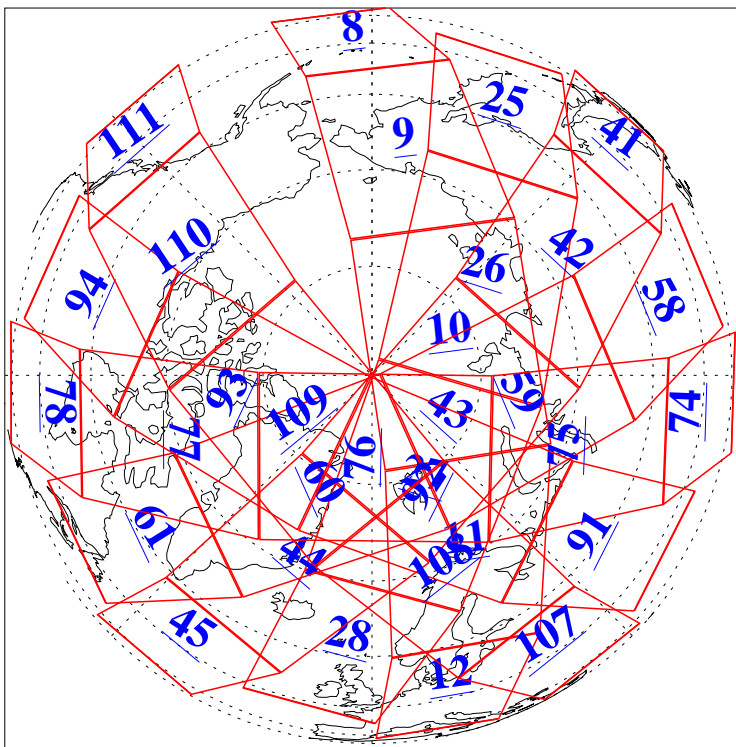

L1B Availability
AMSU Granules: 240
HSB Granules: 0
AIRS Granules: 240

20 Aug 2006
DoY 232
Aqua Day 1569
Granules: 1 to 120

Granules: 121 to 240

Legend: AMSU Available, HSB Available, AIRS Available

L1B Availability
AMSU Granules: 240
HSB Granules: 0
AIRS Granules: 240

20 Aug 2006
DoY 232
Aqua Day 1569
Ascending Granules

Descending Granules

Legend: AMSU Available, HSB Available, AIRS Available

L1B Availability
 AMSU Granules: 240
 HSB Granules: 0
 AIRS Granules: 240

20 Aug 2006
 DoY 232
 Aqua Day 1569

Northern Hemisphere Granules

Southern Hemisphere Granules

Legend: AMSU Available, HSB Available, AIRS Available