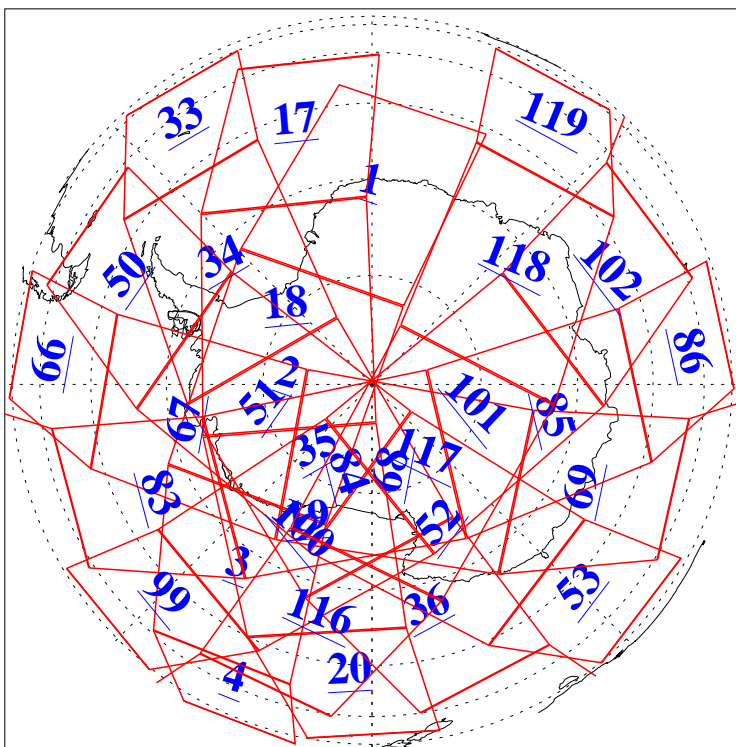

L1B Availability
AMSU Granules: 240
HSB Granules: 0
AIRS Granules: 240

20 Aug 2006
DoY 232
Aqua Day 1569
Granules: 1 to 120

Granules: 121 to 240

Legend: AMSU Available, HSB Available, AIRS Available

L1B Availability
AMSU Granules: 240
HSB Granules: 0
AIRS Granules: 240

20 Aug 2006
DoY 232
Aqua Day 1569
Ascending Granules

Descending Granules

Legend: AMSU Available, HSB Available, AIRS Available

L1B Availability
 AMSU Granules: 240
 HSB Granules: 0
 AIRS Granules: 240

20 Aug 2006
 DoY 232
 Aqua Day 1569

Northern Hemisphere Granules

Southern Hemisphere Granules

Legend: AMSU Available, HSB Available, AIRS Available