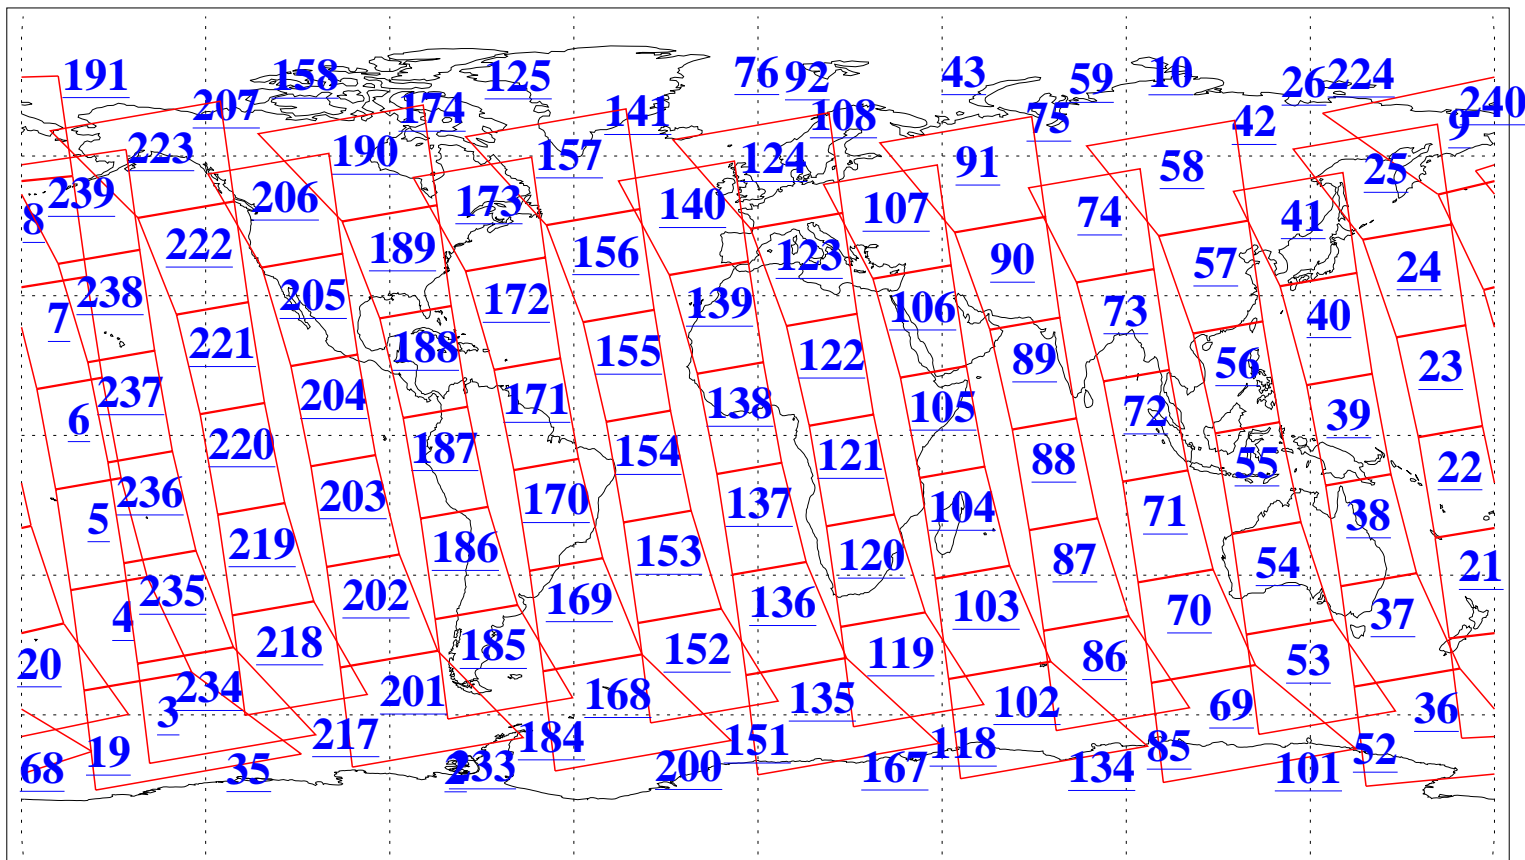

L1B Availability
AMSU Granules: 240
HSB Granules: 0
AIRS Granules: 240

20 Aug 2006
DoY 232
Aqua Day 1569
Granules: 1 to 120

Granules: 121 to 240

Legend: AMSU Available, HSB Available, AIRS Available

L1B Availability
AMSU Granules: 240
HSB Granules: 0
AIRS Granules: 240

20 Aug 2006
DoY 232
Aqua Day 1569
Ascending Granules

Descending Granules

Legend: AMSU Available, HSB Available, AIRS Available

L1B Availability
 AMSU Granules: 240
 HSB Granules: 0
 AIRS Granules: 240

20 Aug 2006
 DoY 232
 Aqua Day 1569

Northern Hemisphere Granules

Southern Hemisphere Granules

Legend: AMSU Available, HSB Available, AIRS Available