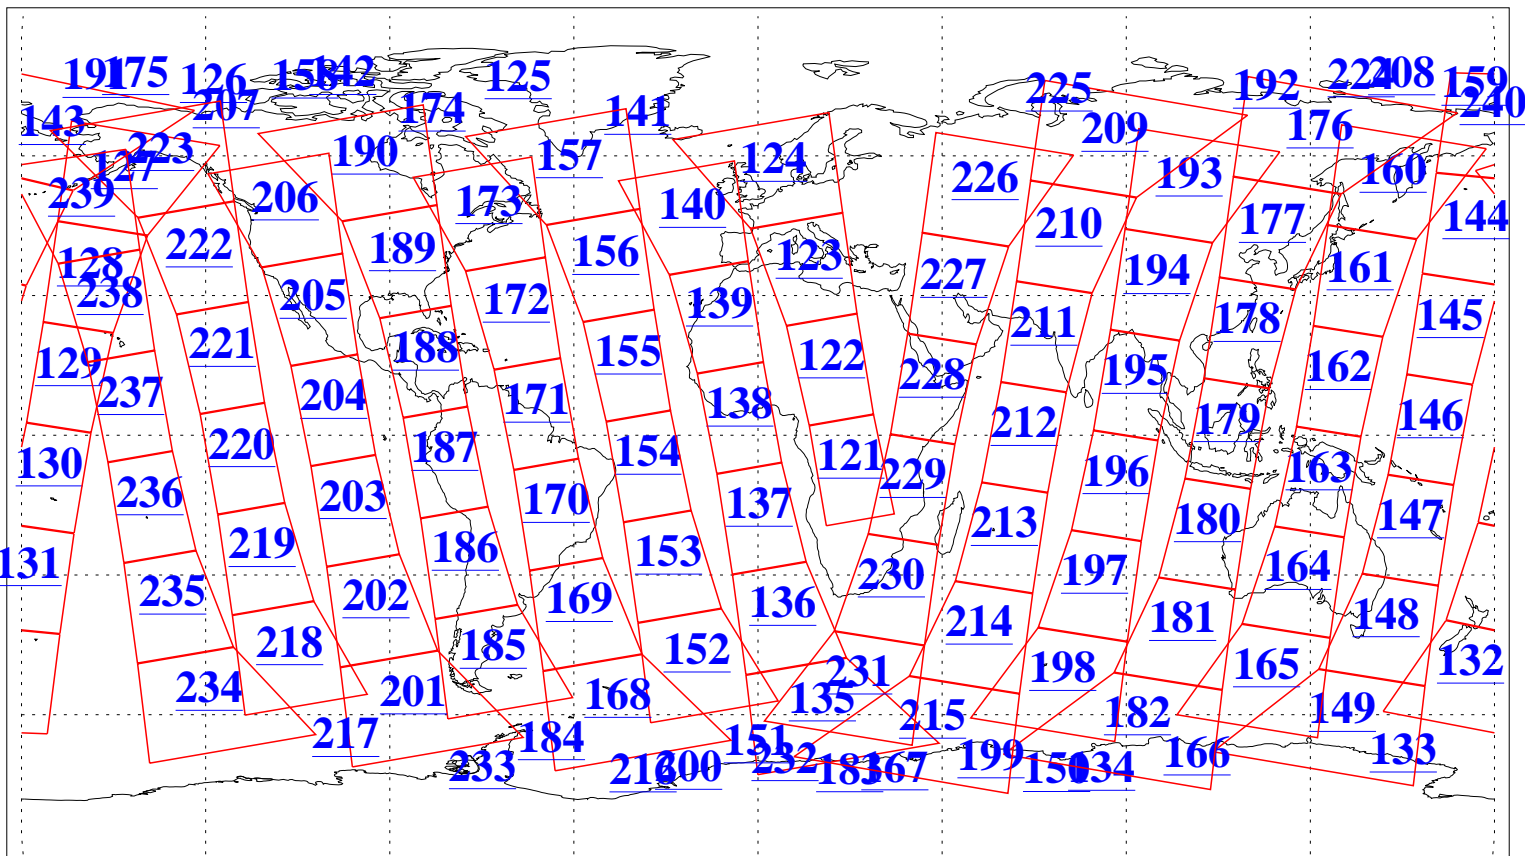

L1B Availability
AMSU Granules: 240
HSB Granules: 0
AIRS Granules: 240

20 Aug 2006
DoY 232
Aqua Day 1569
Granules: 1 to 120

Granules: 121 to 240

Legend: AMSU Available, HSB Available, AIRS Available

L1B Availability
AMSU Granules: 240
HSB Granules: 0
AIRS Granules: 240

20 Aug 2006
DoY 232
Aqua Day 1569
Ascending Granules

Descending Granules

Legend: AMSU Available, HSB Available, AIRS Available

L1B Availability
 AMSU Granules: 240
 HSB Granules: 0
 AIRS Granules: 240

20 Aug 2006
 DoY 232
 Aqua Day 1569

Northern Hemisphere Granules

Southern Hemisphere Granules

Legend: AMSU Available, HSB Available, AIRS Available