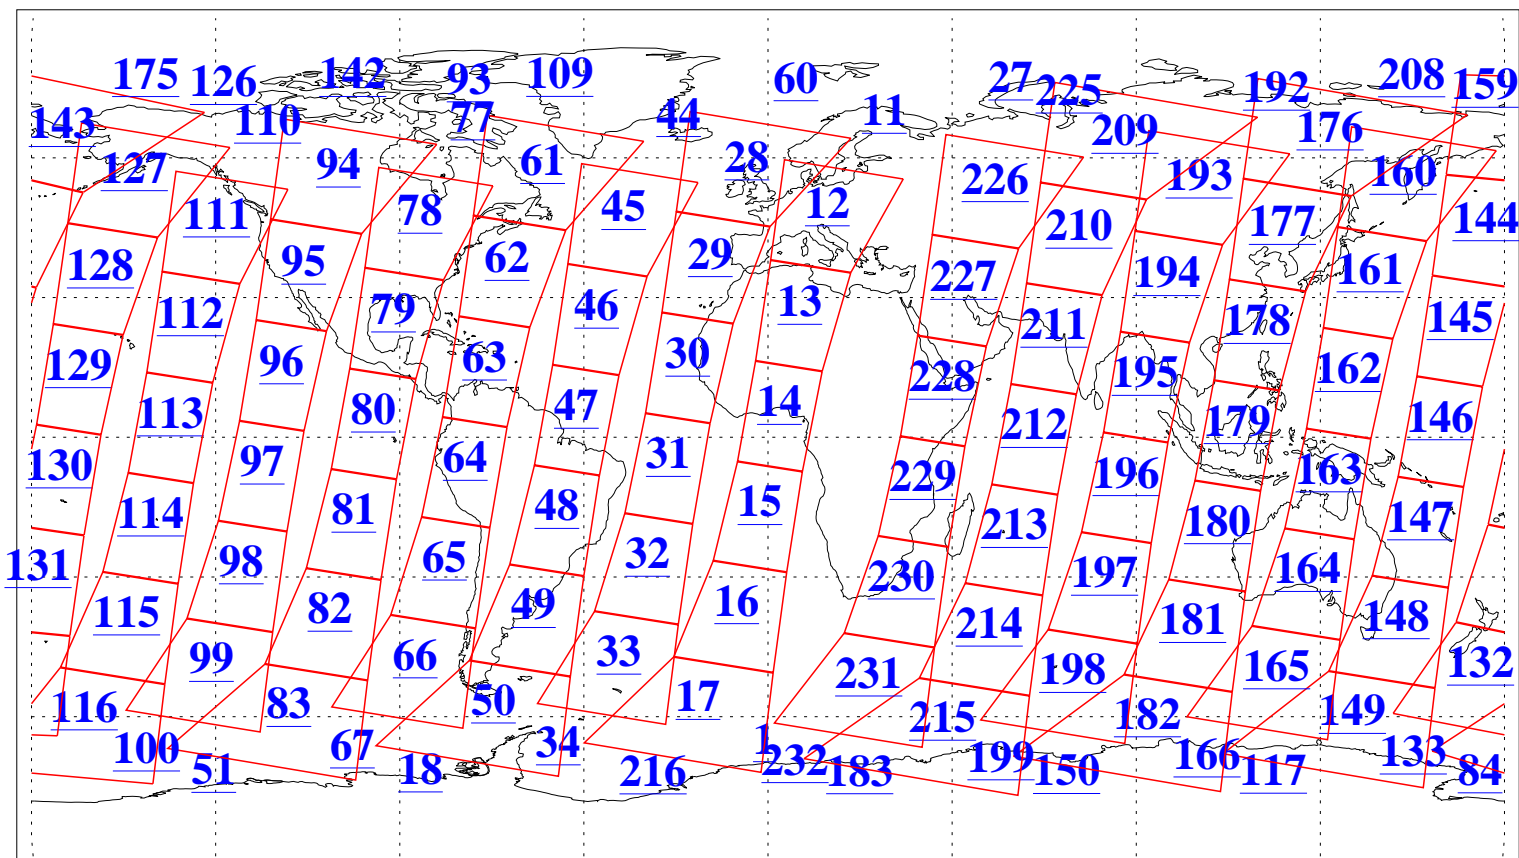

L1B Availability
AMSU Granules: 240
HSB Granules: 0
AIRS Granules: 240

20 Aug 2006
DoY 232
Aqua Day 1569
Granules: 1 to 120

Granules: 121 to 240

Legend: AMSU Available, HSB Available, AIRS Available

L1B Availability
AMSU Granules: 240
HSB Granules: 0
AIRS Granules: 240

20 Aug 2006
DoY 232
Aqua Day 1569
Ascending Granules

Descending Granules

Legend: AMSU Available, HSB Available, AIRS Available

L1B Availability
 AMSU Granules: 240
 HSB Granules: 0
 AIRS Granules: 240

20 Aug 2006
 DoY 232
 Aqua Day 1569

Northern Hemisphere Granules

Southern Hemisphere Granules

Legend: AMSU Available, HSB Available, AIRS Available