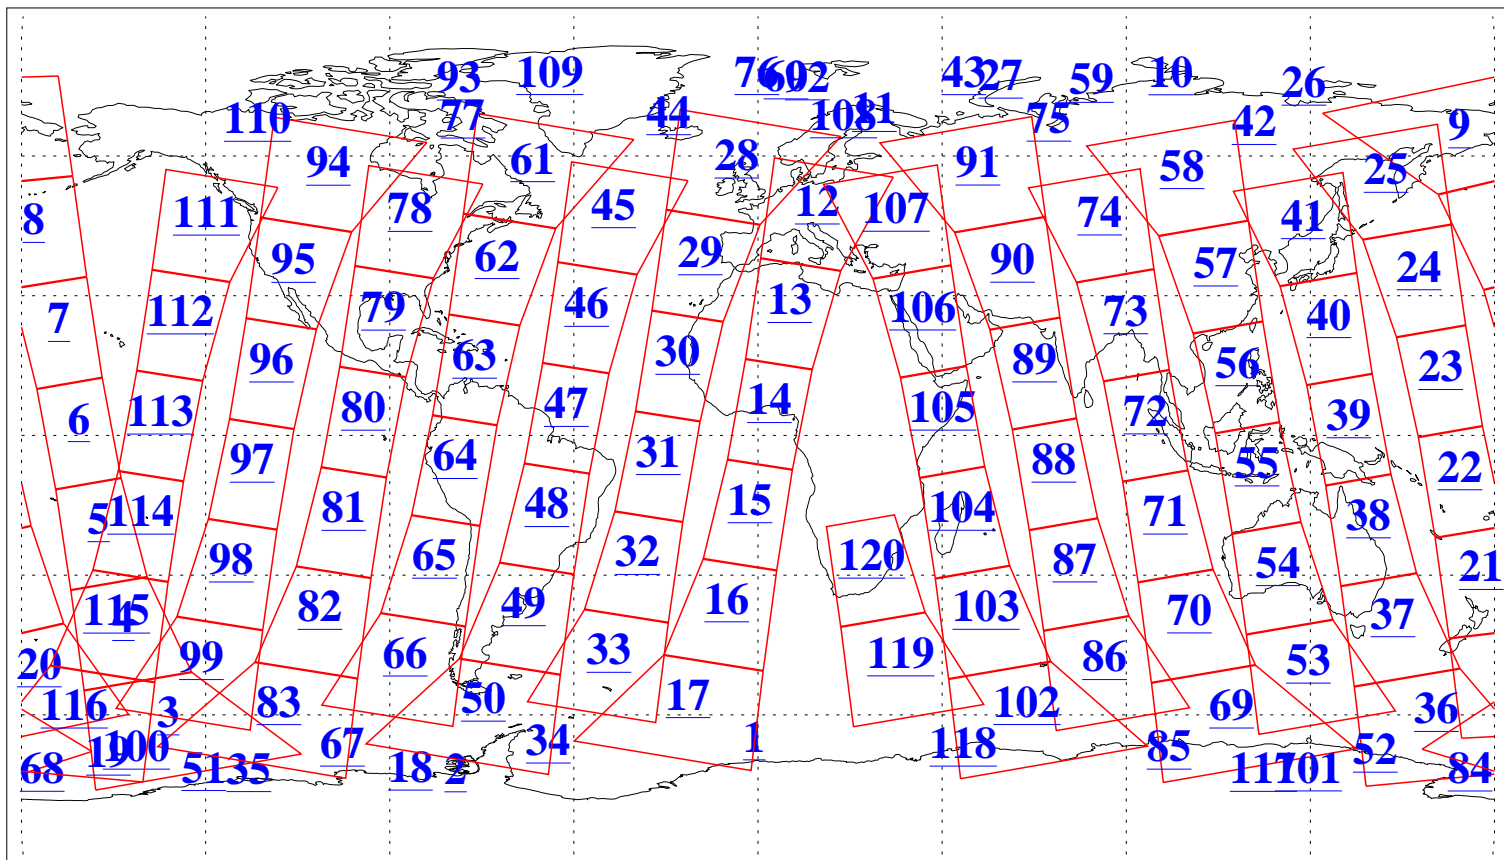

L1B Availability
AMSU Granules: 240
HSB Granules: 0
AIRS Granules: 240

20 Aug 2006
DoY 232
Aqua Day 1569
Granules: 1 to 120

Granules: 121 to 240

Legend: AMSU Available, HSB Available, AIRS Available

L1B Availability
AMSU Granules: 240
HSB Granules: 0
AIRS Granules: 240

20 Aug 2006
DoY 232
Aqua Day 1569
Ascending Granules

Descending Granules

Legend: AMSU Available, HSB Available, AIRS Available

L1B Availability
 AMSU Granules: 240
 HSB Granules: 0
 AIRS Granules: 240

20 Aug 2006
 DoY 232
 Aqua Day 1569

Northern Hemisphere Granules

Southern Hemisphere Granules

Legend: AMSU Available, HSB Available, AIRS Available