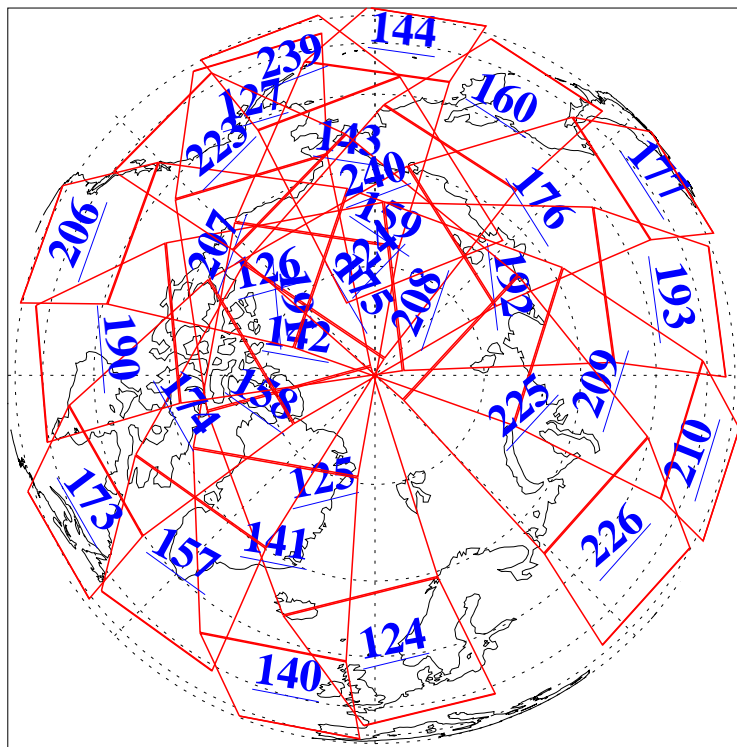

L1B Availability
AMSU Granules: 240
HSB Granules: 0
AIRS Granules: 240

20 Aug 2006
DoY 232
Aqua Day 1569
Granules: 1 to 120

Granules: 121 to 240

Legend: AMSU Available, HSB Available, AIRS Available

L1B Availability
AMSU Granules: 240
HSB Granules: 0
AIRS Granules: 240

20 Aug 2006
DoY 232
Aqua Day 1569
Ascending Granules

Descending Granules

Legend: AMSU Available, HSB Available, AIRS Available

L1B Availability
 AMSU Granules: 240
 HSB Granules: 0
 AIRS Granules: 240

20 Aug 2006
 DoY 232
 Aqua Day 1569

Northern Hemisphere Granules

Southern Hemisphere Granules

Legend: AMSU Available, HSB Available, AIRS Available