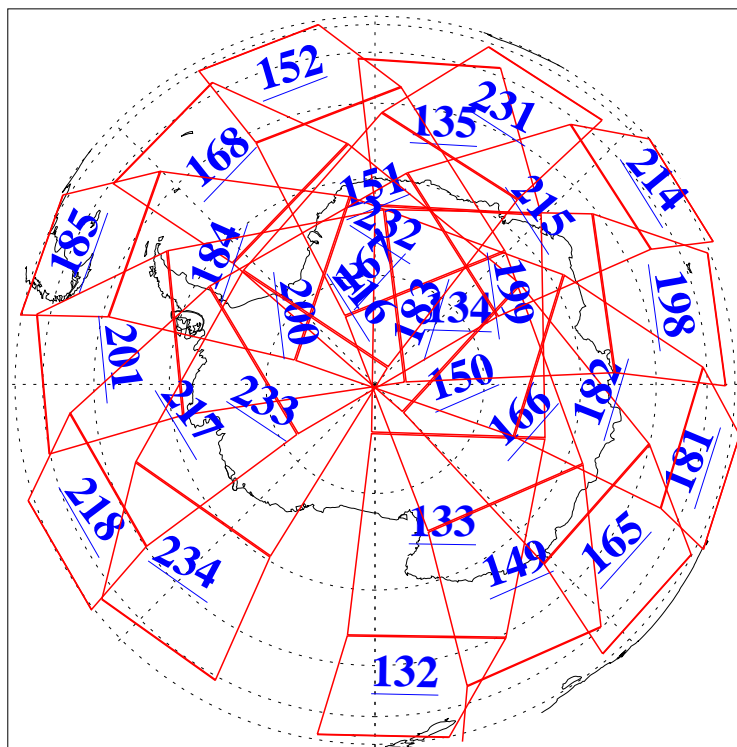

L1B Availability
AMSU Granules: 240
HSB Granules: 0
AIRS Granules: 240

20 Aug 2006
DoY 232
Aqua Day 1569
Granules: 1 to 120

Granules: 121 to 240

Legend: AMSU Available, HSB Available, AIRS Available

L1B Availability
AMSU Granules: 240
HSB Granules: 0
AIRS Granules: 240

20 Aug 2006
DoY 232
Aqua Day 1569
Ascending Granules

Descending Granules

Legend: AMSU Available, HSB Available, AIRS Available

L1B Availability
 AMSU Granules: 240
 HSB Granules: 0
 AIRS Granules: 240

20 Aug 2006
 DoY 232
 Aqua Day 1569

Northern Hemisphere Granules

Southern Hemisphere Granules

Legend: AMSU Available, HSB Available, AIRS Available