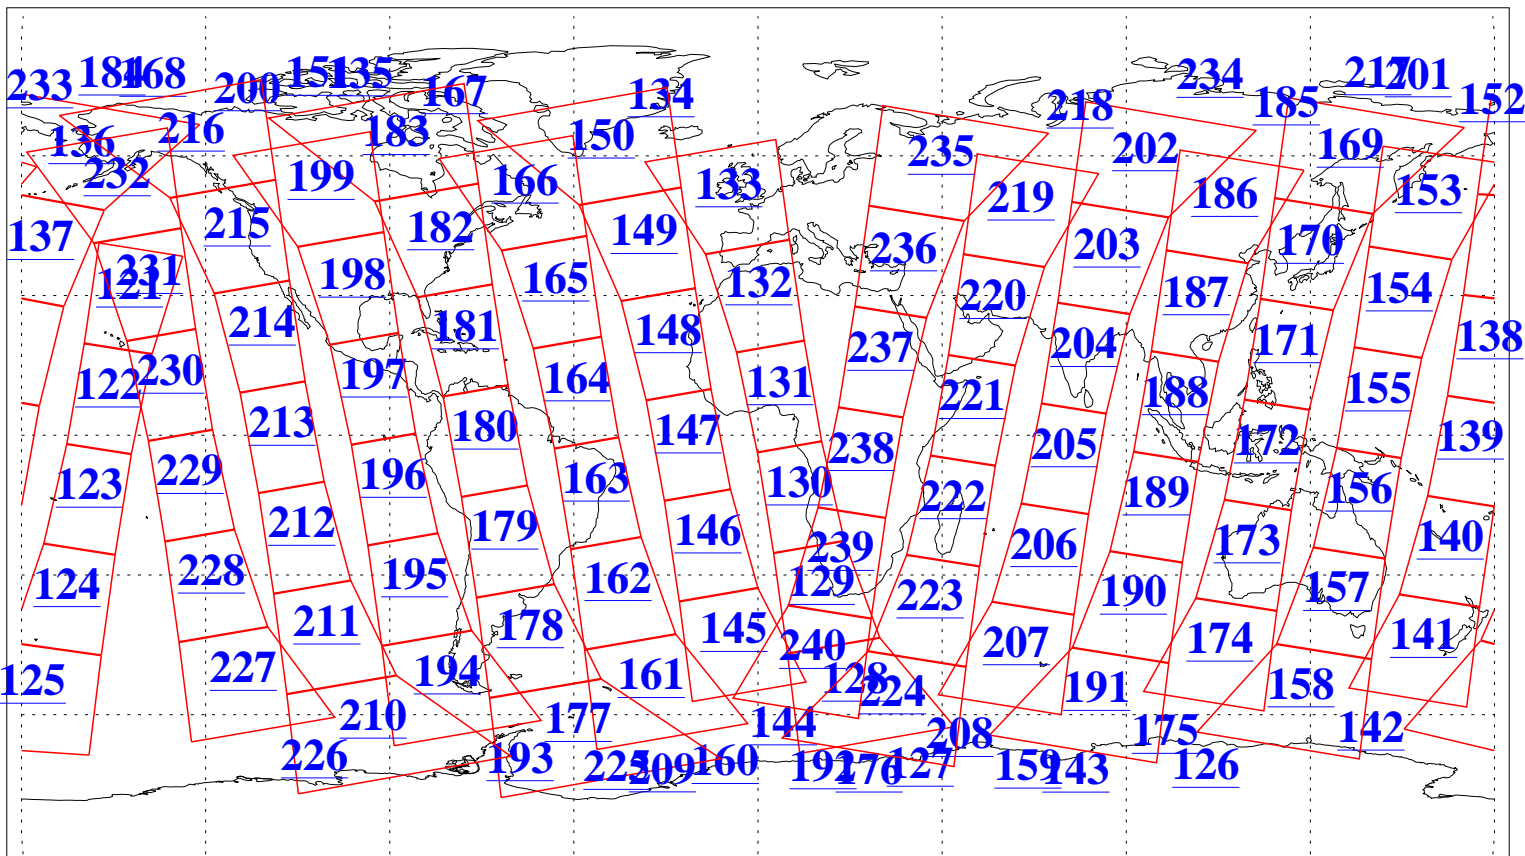

L1B Availability
AMSU Granules: 240
HSB Granules: 0
AIRS Granules: 240

19 Aug 2006
DoY 231
Aqua Day 1568
Granules: 1 to 120

Granules: 121 to 240

Legend: AMSU Available, HSB Available, AIRS Available

L1B Availability
AMSU Granules: 240
HSB Granules: 0
AIRS Granules: 240

19 Aug 2006
DoY 231
Aqua Day 1568
Ascending Granules

Descending Granules

Legend: AMSU Available, HSB Available, AIRS Available

L1B Availability
AMSU Granules: 240
HSB Granules: 0
AIRS Granules: 240

19 Aug 2006
DoY 231
Aqua Day 1568

Northern Hemisphere Granules

Southern Hemisphere Granules

Legend: AMSU Available, HSB Available, AIRS Available