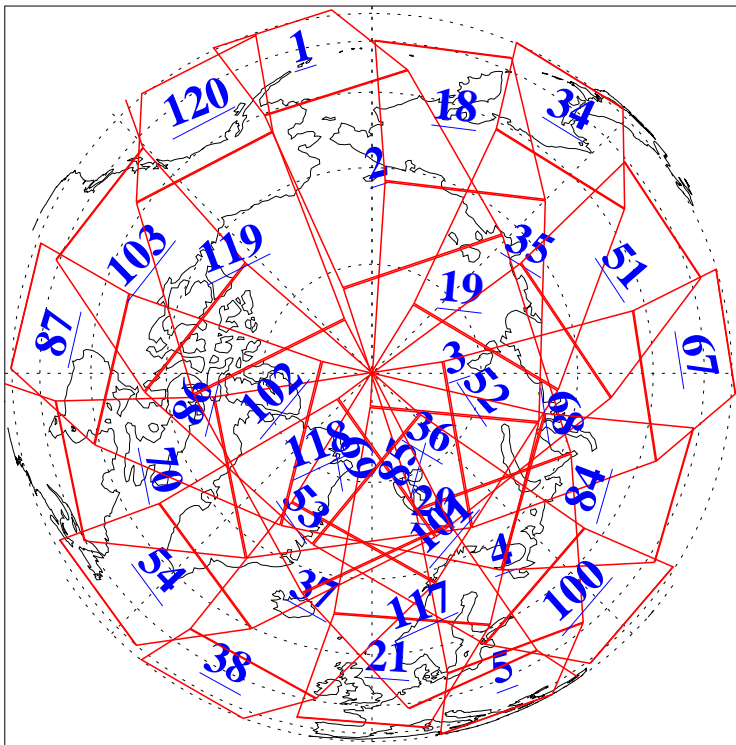

L1B Availability
AMSU Granules: 240
HSB Granules: 0
AIRS Granules: 240

19 Aug 2006
DoY 231
Aqua Day 1568
Granules: 1 to 120

Granules: 121 to 240

Legend: AMSU Available, HSB Available, AIRS Available

L1B Availability
AMSU Granules: 240
HSB Granules: 0
AIRS Granules: 240

19 Aug 2006
DoY 231
Aqua Day 1568
Ascending Granules

Descending Granules

Legend: AMSU Available, HSB Available, AIRS Available

L1B Availability
AMSU Granules: 240
HSB Granules: 0
AIRS Granules: 240

19 Aug 2006
DoY 231
Aqua Day 1568

Northern Hemisphere Granules

Southern Hemisphere Granules

Legend: AMSU Available, HSB Available, AIRS Available