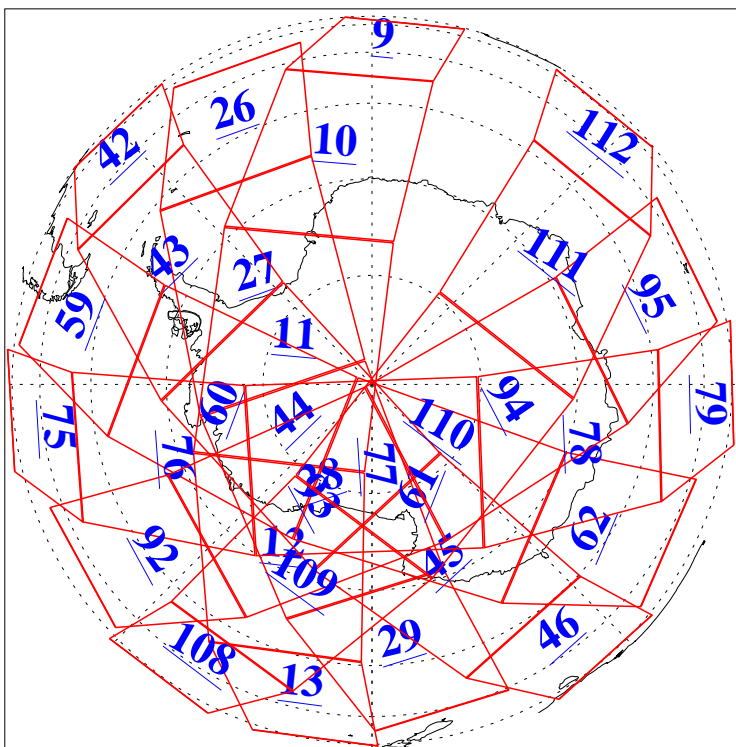

L1B Availability
AMSU Granules: 240
HSB Granules: 0
AIRS Granules: 240

19 Aug 2006
DoY 231
Aqua Day 1568
Granules: 1 to 120

Granules: 121 to 240

Legend: AMSU Available, HSB Available, AIRS Available

L1B Availability
AMSU Granules: 240
HSB Granules: 0
AIRS Granules: 240

19 Aug 2006
DoY 231
Aqua Day 1568
Ascending Granules

Descending Granules

Legend: AMSU Available, HSB Available, AIRS Available

L1B Availability
AMSU Granules: 240
HSB Granules: 0
AIRS Granules: 240

19 Aug 2006
DoY 231
Aqua Day 1568

Northern Hemisphere Granules

Southern Hemisphere Granules

Legend: AMSU Available, HSB Available, AIRS Available