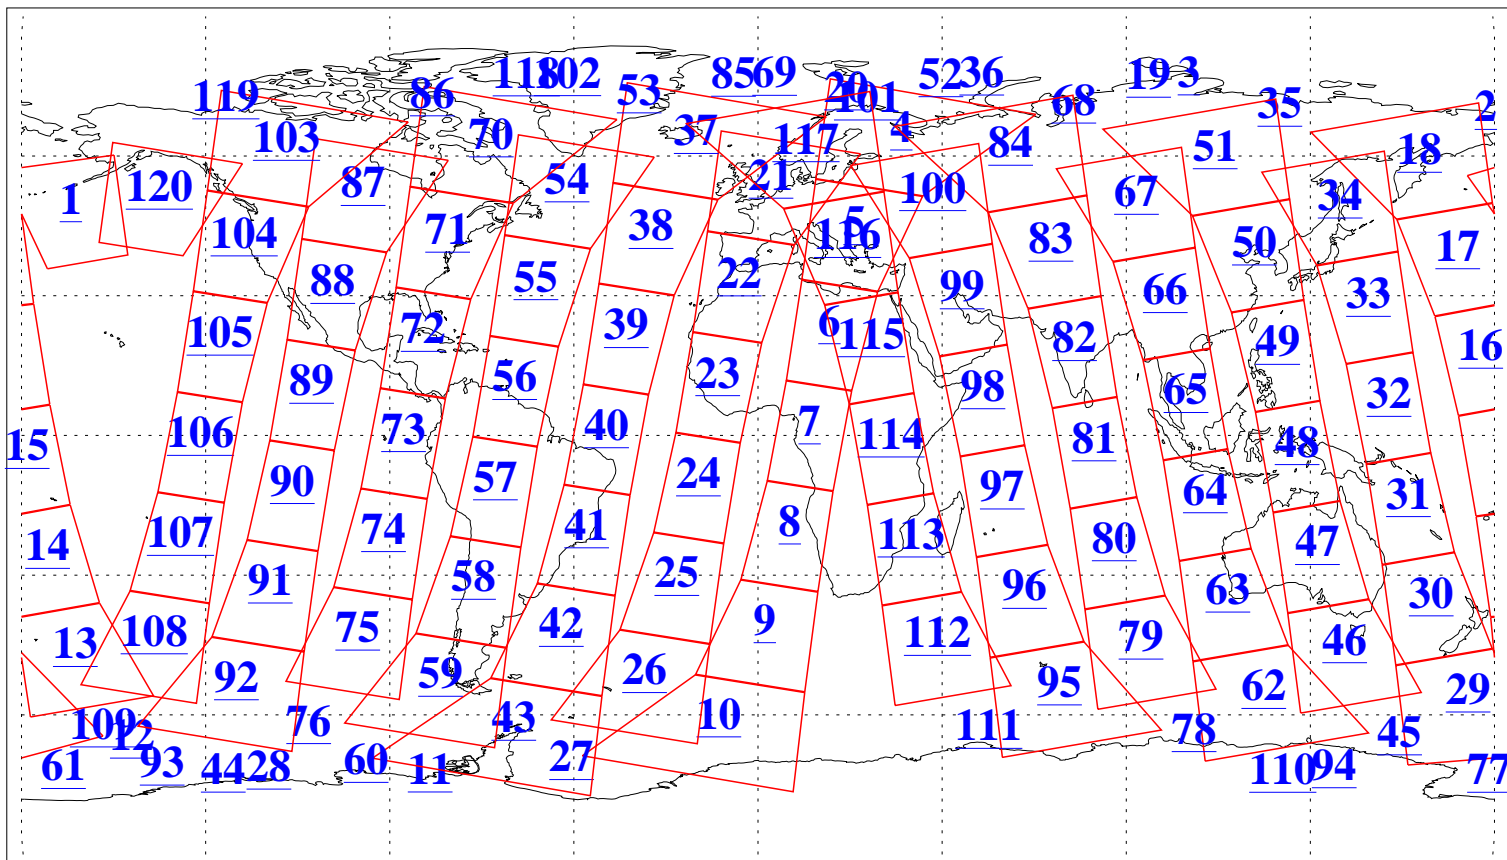

L1B Availability
AMSU Granules: 240
HSB Granules: 0
AIRS Granules: 240

19 Aug 2006
DoY 231
Aqua Day 1568
Granules: 1 to 120

Granules: 121 to 240

Legend: AMSU Available, HSB Available, AIRS Available

L1B Availability
AMSU Granules: 240
HSB Granules: 0
AIRS Granules: 240

19 Aug 2006
DoY 231
Aqua Day 1568
Ascending Granules

Descending Granules

Legend: AMSU Available, HSB Available, AIRS Available

L1B Availability
AMSU Granules: 240
HSB Granules: 0
AIRS Granules: 240

19 Aug 2006
DoY 231
Aqua Day 1568

Northern Hemisphere Granules

Southern Hemisphere Granules

Legend: AMSU Available, HSB Available, AIRS Available