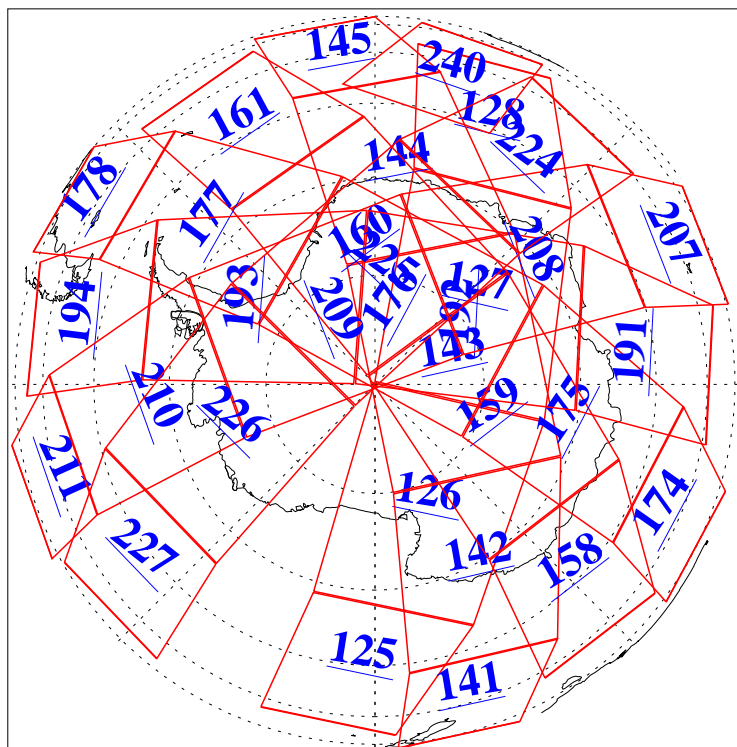

L1B Availability
AMSU Granules: 240
HSB Granules: 0
AIRS Granules: 240

19 Aug 2006
DoY 231
Aqua Day 1568
Granules: 1 to 120

Granules: 121 to 240

Legend: AMSU Available, HSB Available, AIRS Available

L1B Availability
AMSU Granules: 240
HSB Granules: 0
AIRS Granules: 240

19 Aug 2006
DoY 231
Aqua Day 1568
Ascending Granules

Descending Granules

Legend: AMSU Available, HSB Available, AIRS Available

L1B Availability
AMSU Granules: 240
HSB Granules: 0
AIRS Granules: 240

19 Aug 2006
DoY 231
Aqua Day 1568

Northern Hemisphere Granules

Southern Hemisphere Granules

Legend: AMSU Available, HSB Available, AIRS Available