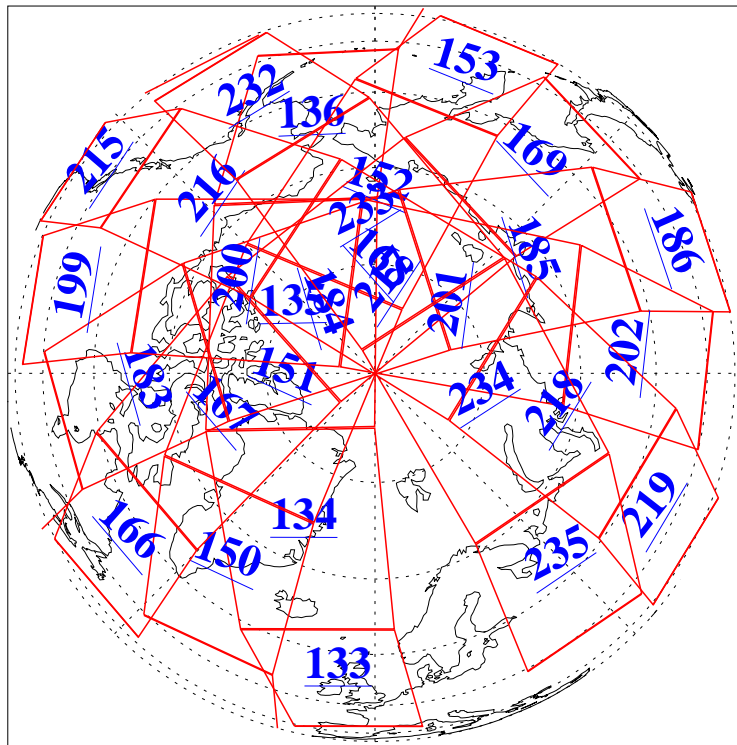

19 Aug 2006
DoY 231
Aqua Day 1568
Ascending Granules

Descending Granules

Legend: AMSU Available, HSB Available, AIRS Available

L1B Availability
AMSU Granules: 240
HSB Granules: 0
AIRS Granules: 240

19 Aug 2006
DoY 231
Aqua Day 1568

Northern Hemisphere Granules

Southern Hemisphere Granules

Legend: AMSU Available, HSB Available, AIRS Available