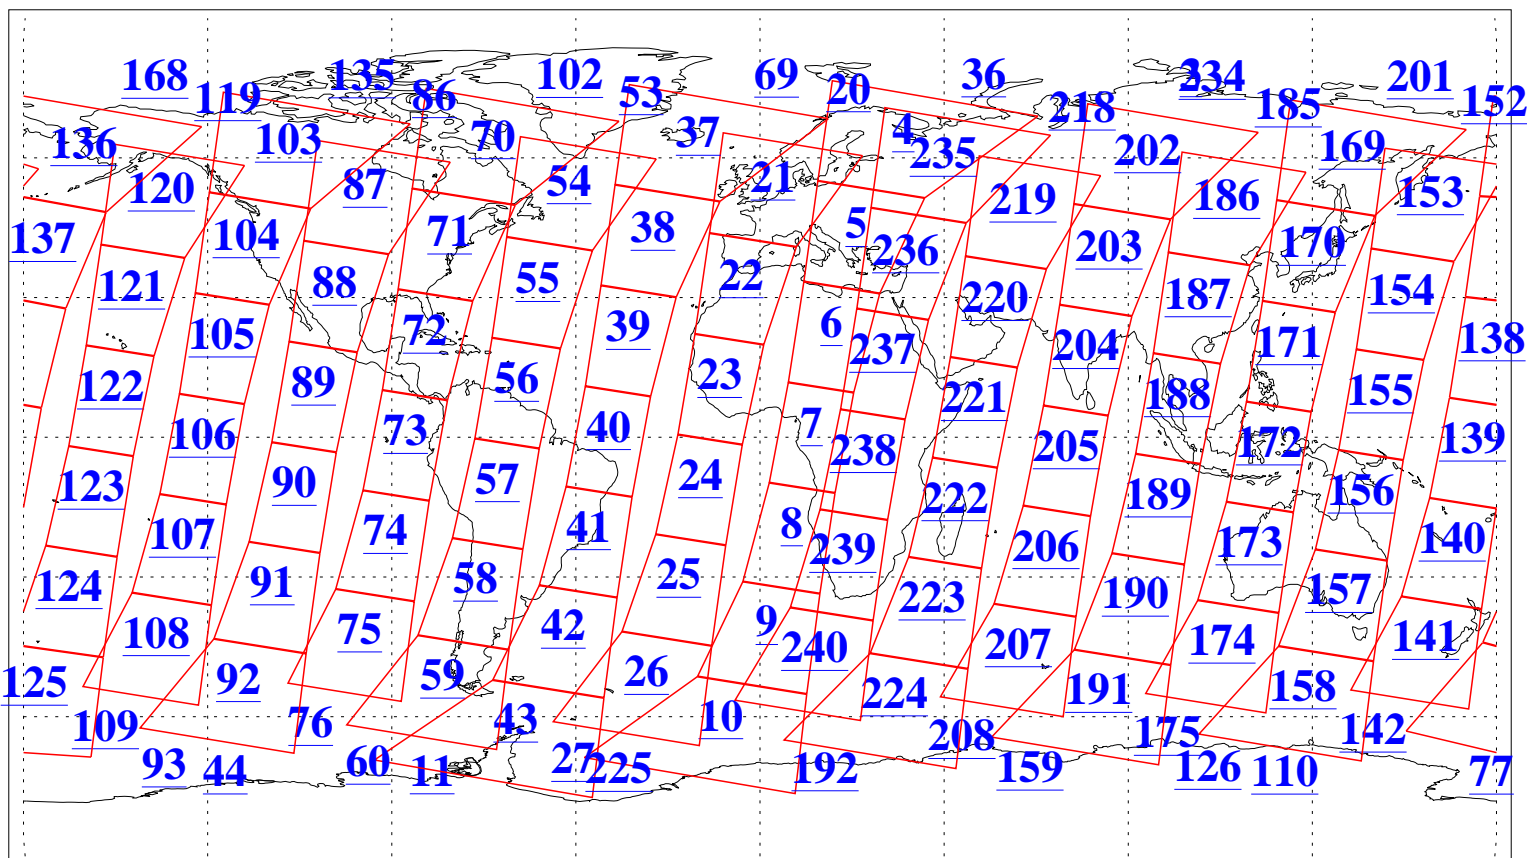

L1B Availability
AMSU Granules: 240
HSB Granules: 0
AIRS Granules: 240

19 Aug 2006
DoY 231
Aqua Day 1568
Granules: 1 to 120

Granules: 121 to 240

Legend: AMSU Available, HSB Available, AIRS Available

L1B Availability
AMSU Granules: 240
HSB Granules: 0
AIRS Granules: 240

19 Aug 2006
DoY 231
Aqua Day 1568
Ascending Granules

Descending Granules

Legend: AMSU Available, HSB Available, AIRS Available

L1B Availability
AMSU Granules: 240
HSB Granules: 0
AIRS Granules: 240

19 Aug 2006
DoY 231
Aqua Day 1568

Northern Hemisphere Granules

Southern Hemisphere Granules

Legend: AMSU Available, HSB Available, AIRS Available