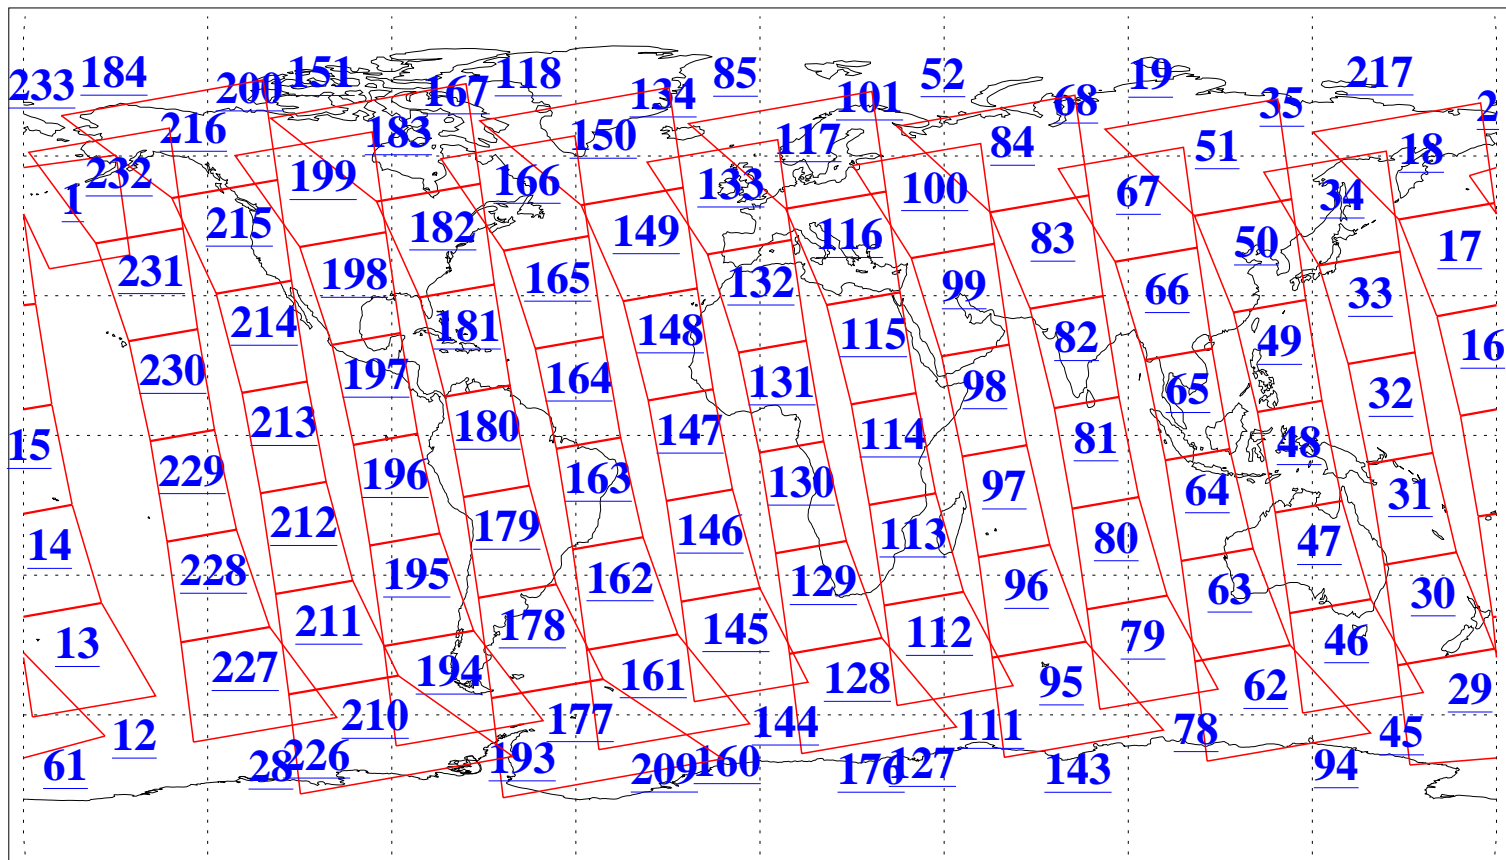

L1B Availability
AMSU Granules: 240
HSB Granules: 0
AIRS Granules: 240

19 Aug 2006
DoY 231
Aqua Day 1568
Granules: 1 to 120

Granules: 121 to 240

Legend: AMSU Available, HSB Available, AIRS Available

L1B Availability
AMSU Granules: 240
HSB Granules: 0
AIRS Granules: 240

19 Aug 2006
DoY 231
Aqua Day 1568
Ascending Granules

Descending Granules

Legend: AMSU Available, HSB Available, AIRS Available

L1B Availability
AMSU Granules: 240
HSB Granules: 0
AIRS Granules: 240

19 Aug 2006
DoY 231
Aqua Day 1568

Northern Hemisphere Granules

Southern Hemisphere Granules

Legend: AMSU Available, HSB Available, AIRS Available