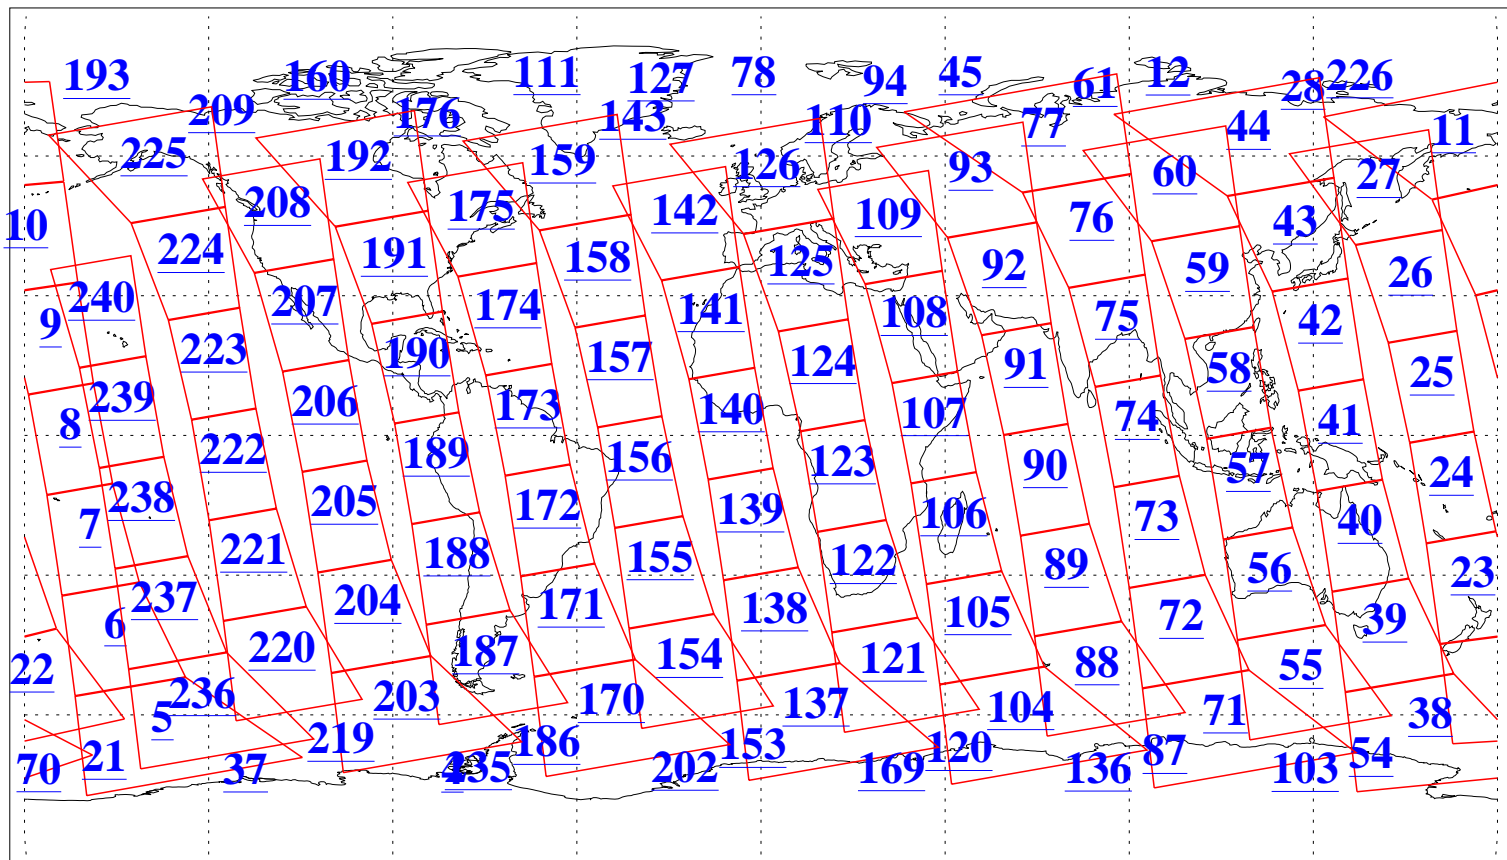

L1B Availability
AMSU Granules: 240
HSB Granules: 0
AIRS Granules: 240

18 Aug 2006
DoY 230
Aqua Day 1567
Granules: 1 to 120

Granules: 121 to 240

Legend: AMSU Available, HSB Available, AIRS Available

L1B Availability
AMSU Granules: 240
HSB Granules: 0
AIRS Granules: 240

18 Aug 2006
DoY 230
Aqua Day 1567
Ascending Granules

Descending Granules

Legend: AMSU Available, HSB Available, AIRS Available

L1B Availability
 AMSU Granules: 240
 HSB Granules: 0
 AIRS Granules: 240

18 Aug 2006
 DoY 230
 Aqua Day 1567

Northern Hemisphere Granules

Southern Hemisphere Granules

Legend: AMSU Available, HSB Available, AIRS Available