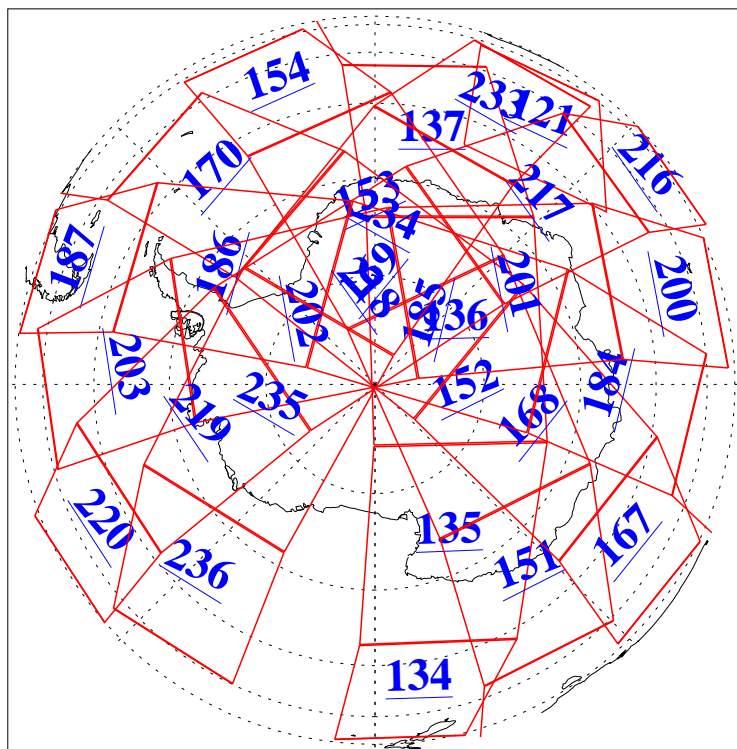

L1B Availability
AMSU Granules: 240
HSB Granules: 0
AIRS Granules: 240

18 Aug 2006
DoY 230
Aqua Day 1567
Granules: 1 to 120

Granules: 121 to 240

Legend: AMSU Available, HSB Available, AIRS Available

L1B Availability
AMSU Granules: 240
HSB Granules: 0
AIRS Granules: 240

18 Aug 2006
DoY 230
Aqua Day 1567
Ascending Granules

Descending Granules

Legend: AMSU Available, HSB Available, AIRS Available

L1B Availability
 AMSU Granules: 240
 HSB Granules: 0
 AIRS Granules: 240

18 Aug 2006
 DoY 230
 Aqua Day 1567

Northern Hemisphere Granules

Southern Hemisphere Granules

Legend: AMSU Available, HSB Available, AIRS Available