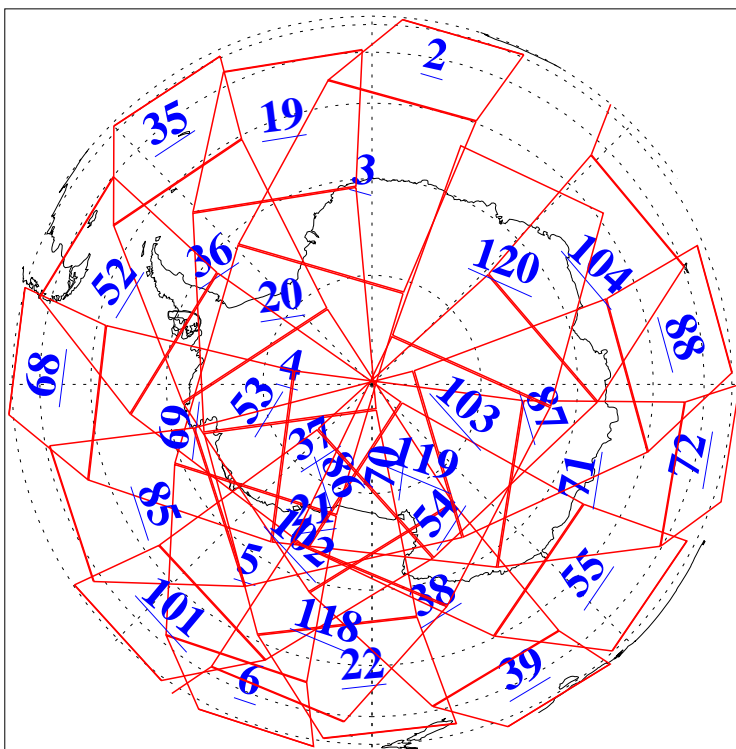

L1B Availability
AMSU Granules: 240
HSB Granules: 0
AIRS Granules: 240

18 Aug 2006
DoY 230
Aqua Day 1567
Granules: 1 to 120

Granules: 121 to 240

Legend: AMSU Available, HSB Available, AIRS Available

L1B Availability
AMSU Granules: 240
HSB Granules: 0
AIRS Granules: 240

18 Aug 2006
DoY 230
Aqua Day 1567
Ascending Granules

Descending Granules

Legend: AMSU Available, HSB Available, AIRS Available

L1B Availability
 AMSU Granules: 240
 HSB Granules: 0
 AIRS Granules: 240

18 Aug 2006
 DoY 230
 Aqua Day 1567

Northern Hemisphere Granules

Southern Hemisphere Granules

Legend: AMSU Available, HSB Available, AIRS Available