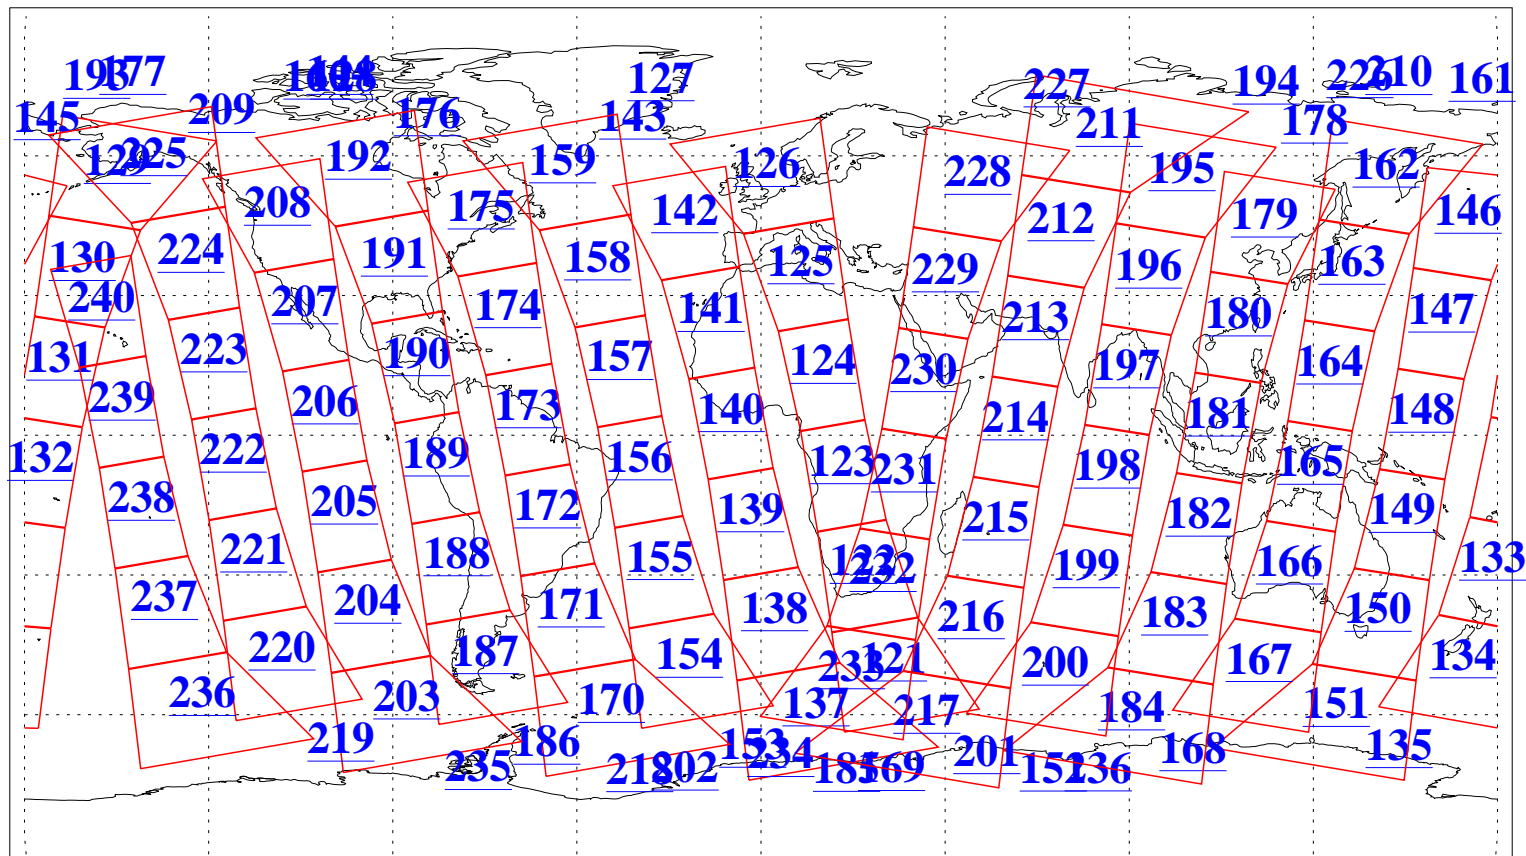

L1B Availability
AMSU Granules: 240
HSB Granules: 0
AIRS Granules: 240

18 Aug 2006
DoY 230
Aqua Day 1567
Granules: 1 to 120

Granules: 121 to 240

Legend: AMSU Available, HSB Available, AIRS Available

L1B Availability
AMSU Granules: 240
HSB Granules: 0
AIRS Granules: 240

18 Aug 2006
DoY 230
Aqua Day 1567
Ascending Granules

Descending Granules

Legend: AMSU Available, HSB Available, AIRS Available

L1B Availability
 AMSU Granules: 240
 HSB Granules: 0
 AIRS Granules: 240

18 Aug 2006
 DoY 230
 Aqua Day 1567

Northern Hemisphere Granules

Southern Hemisphere Granules

Legend: AMSU Available, HSB Available, AIRS Available