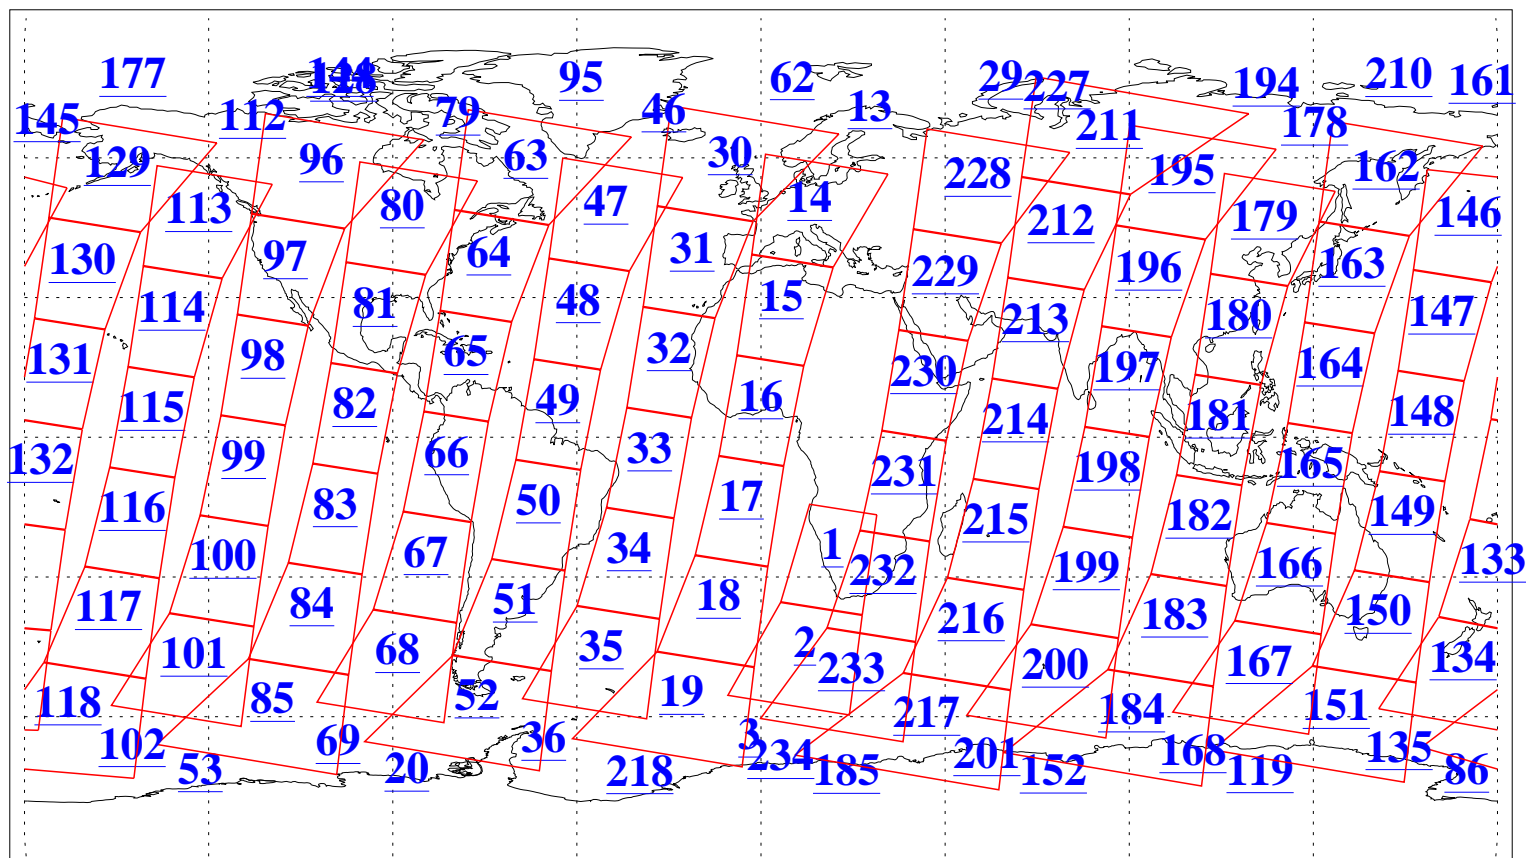

L1B Availability
AMSU Granules: 240
HSB Granules: 0
AIRS Granules: 240

18 Aug 2006
DoY 230
Aqua Day 1567
Granules: 1 to 120

Granules: 121 to 240

Legend: AMSU Available, HSB Available, AIRS Available

L1B Availability
AMSU Granules: 240
HSB Granules: 0
AIRS Granules: 240

18 Aug 2006
DoY 230
Aqua Day 1567
Ascending Granules

Descending Granules

Legend: AMSU Available, HSB Available, AIRS Available

L1B Availability
 AMSU Granules: 240
 HSB Granules: 0
 AIRS Granules: 240

18 Aug 2006
 DoY 230
 Aqua Day 1567

Northern Hemisphere Granules

Southern Hemisphere Granules

Legend: AMSU Available, HSB Available, AIRS Available