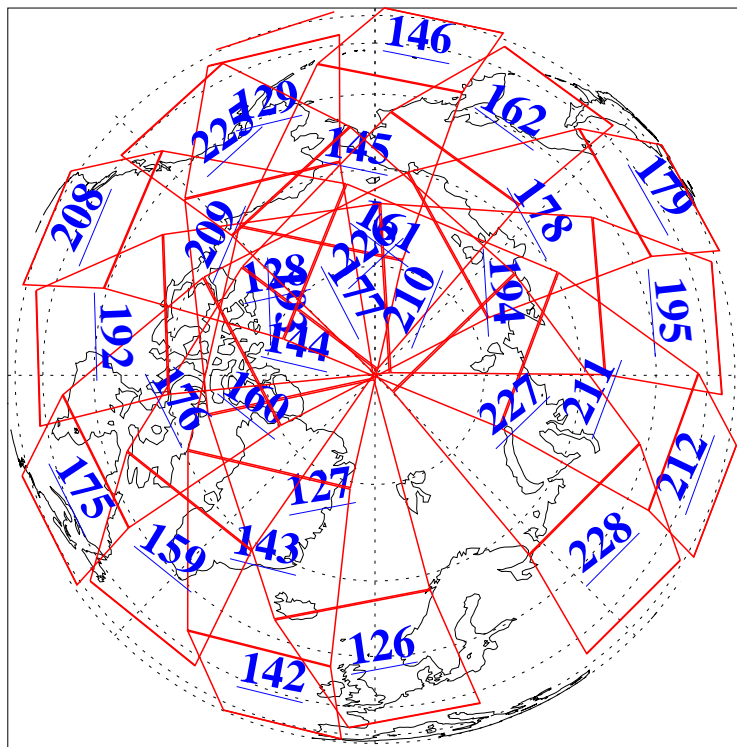

L1B Availability
AMSU Granules: 240
HSB Granules: 0
AIRS Granules: 240

18 Aug 2006
DoY 230
Aqua Day 1567
Granules: 1 to 120

Granules: 121 to 240

Legend: AMSU Available, HSB Available, AIRS Available

L1B Availability
AMSU Granules: 240
HSB Granules: 0
AIRS Granules: 240

18 Aug 2006
DoY 230
Aqua Day 1567
Ascending Granules

Descending Granules

Legend: AMSU Available, HSB Available, AIRS Available

L1B Availability
 AMSU Granules: 240
 HSB Granules: 0
 AIRS Granules: 240

18 Aug 2006
 DoY 230
 Aqua Day 1567

Northern Hemisphere Granules

Southern Hemisphere Granules

Legend: AMSU Available, HSB Available, AIRS Available