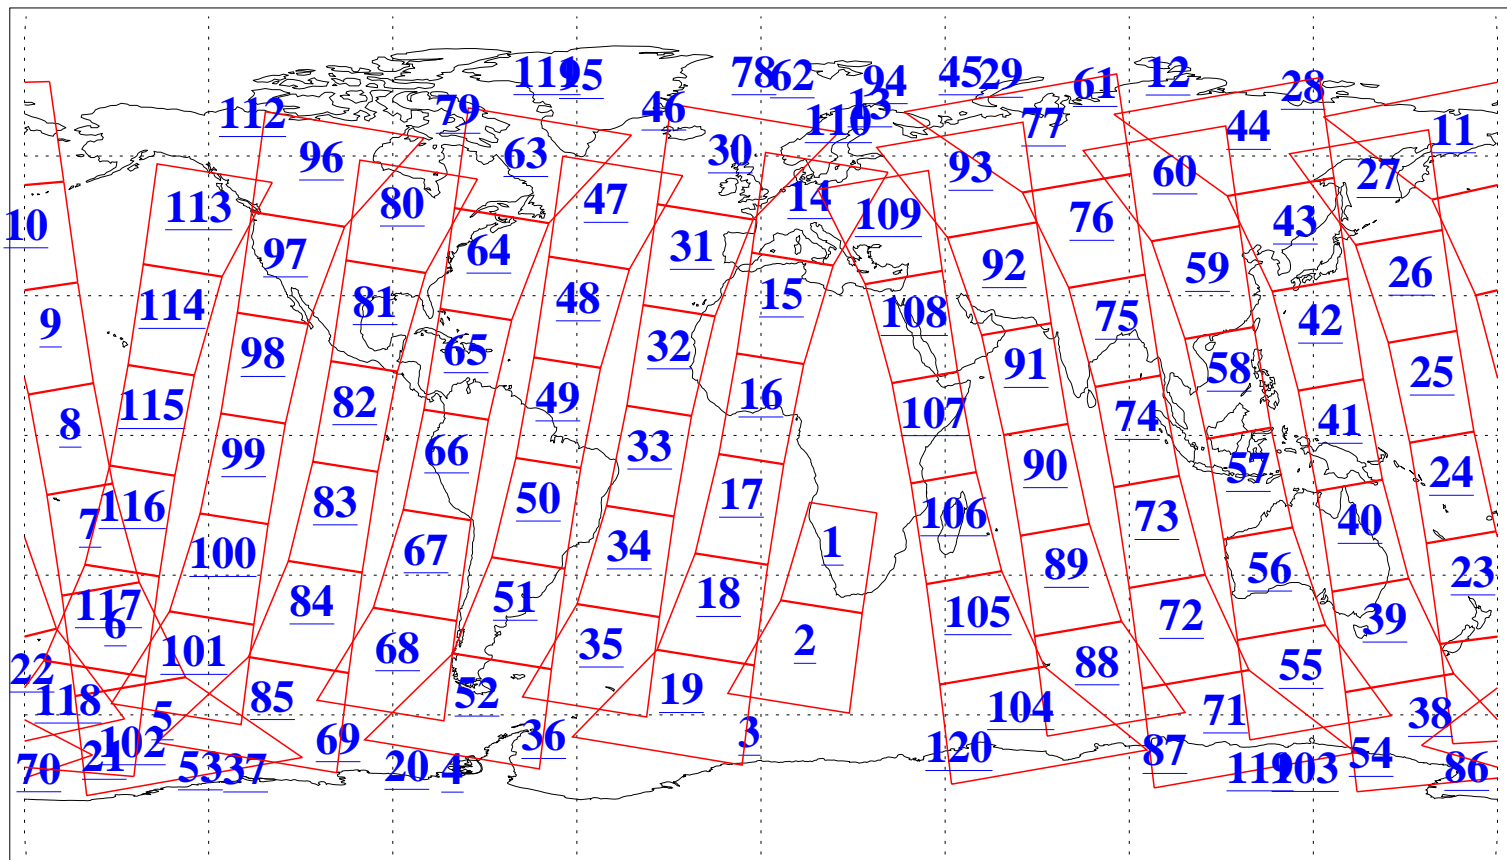

L1B Availability
AMSU Granules: 240
HSB Granules: 0
AIRS Granules: 240

18 Aug 2006
DoY 230
Aqua Day 1567
Granules: 1 to 120

Granules: 121 to 240

Legend: AMSU Available, HSB Available, AIRS Available

L1B Availability
AMSU Granules: 240
HSB Granules: 0
AIRS Granules: 240

18 Aug 2006
DoY 230
Aqua Day 1567
Ascending Granules

Descending Granules

Legend: AMSU Available, HSB Available, AIRS Available

L1B Availability
 AMSU Granules: 240
 HSB Granules: 0
 AIRS Granules: 240

18 Aug 2006
 DoY 230
 Aqua Day 1567

Northern Hemisphere Granules

Southern Hemisphere Granules

Legend: AMSU Available, HSB Available, AIRS Available