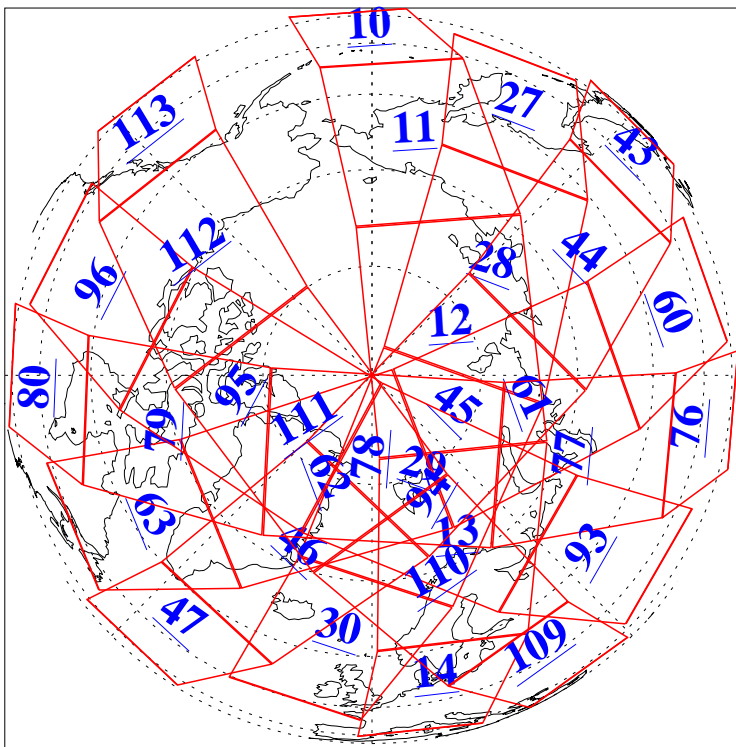

L1B Availability
AMSU Granules: 240
HSB Granules: 0
AIRS Granules: 240

18 Aug 2006
DoY 230
Aqua Day 1567
Granules: 1 to 120

Granules: 121 to 240

Legend: AMSU Available, HSB Available, AIRS Available

L1B Availability
AMSU Granules: 240
HSB Granules: 0
AIRS Granules: 240

18 Aug 2006
DoY 230
Aqua Day 1567
Ascending Granules

Descending Granules

Legend: AMSU Available, HSB Available, AIRS Available

L1B Availability
 AMSU Granules: 240
 HSB Granules: 0
 AIRS Granules: 240

18 Aug 2006
 DoY 230
 Aqua Day 1567

Northern Hemisphere Granules

Southern Hemisphere Granules

Legend: AMSU Available, HSB Available, AIRS Available