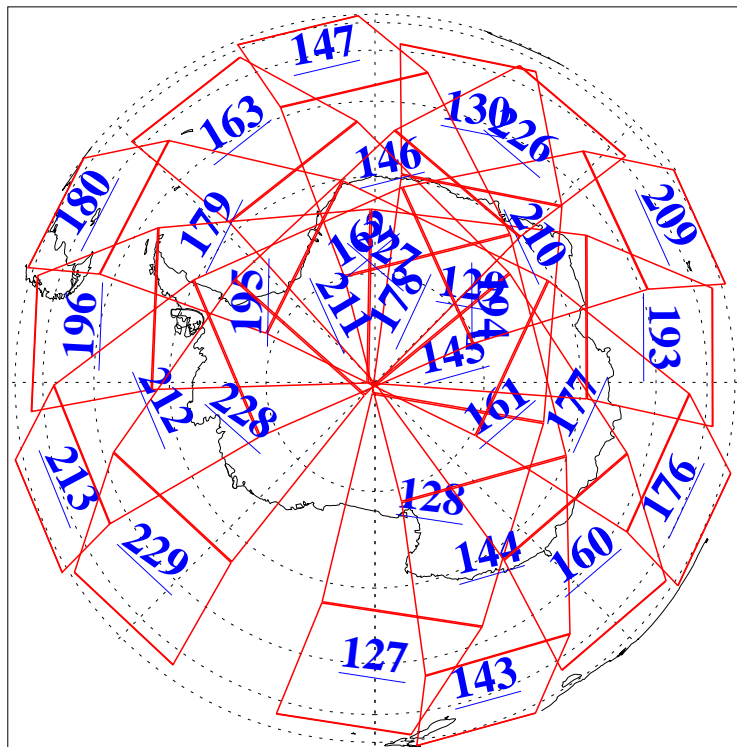

L1B Availability
AMSU Granules: 240
HSB Granules: 0
AIRS Granules: 240

17 Aug 2006
DoY 229
Aqua Day 1566
Granules: 1 to 120

Granules: 121 to 240

Legend: AMSU Available, HSB Available, AIRS Available

L1B Availability
AMSU Granules: 240
HSB Granules: 0
AIRS Granules: 240

17 Aug 2006
DoY 229
Aqua Day 1566
Ascending Granules

Descending Granules

Legend: AMSU Available, HSB Available, AIRS Available

L1B Availability
 AMSU Granules: 240
 HSB Granules: 0
 AIRS Granules: 240

17 Aug 2006
 DoY 229
 Aqua Day 1566

Northern Hemisphere Granules

Southern Hemisphere Granules

Legend: AMSU Available, HSB Available, AIRS Available