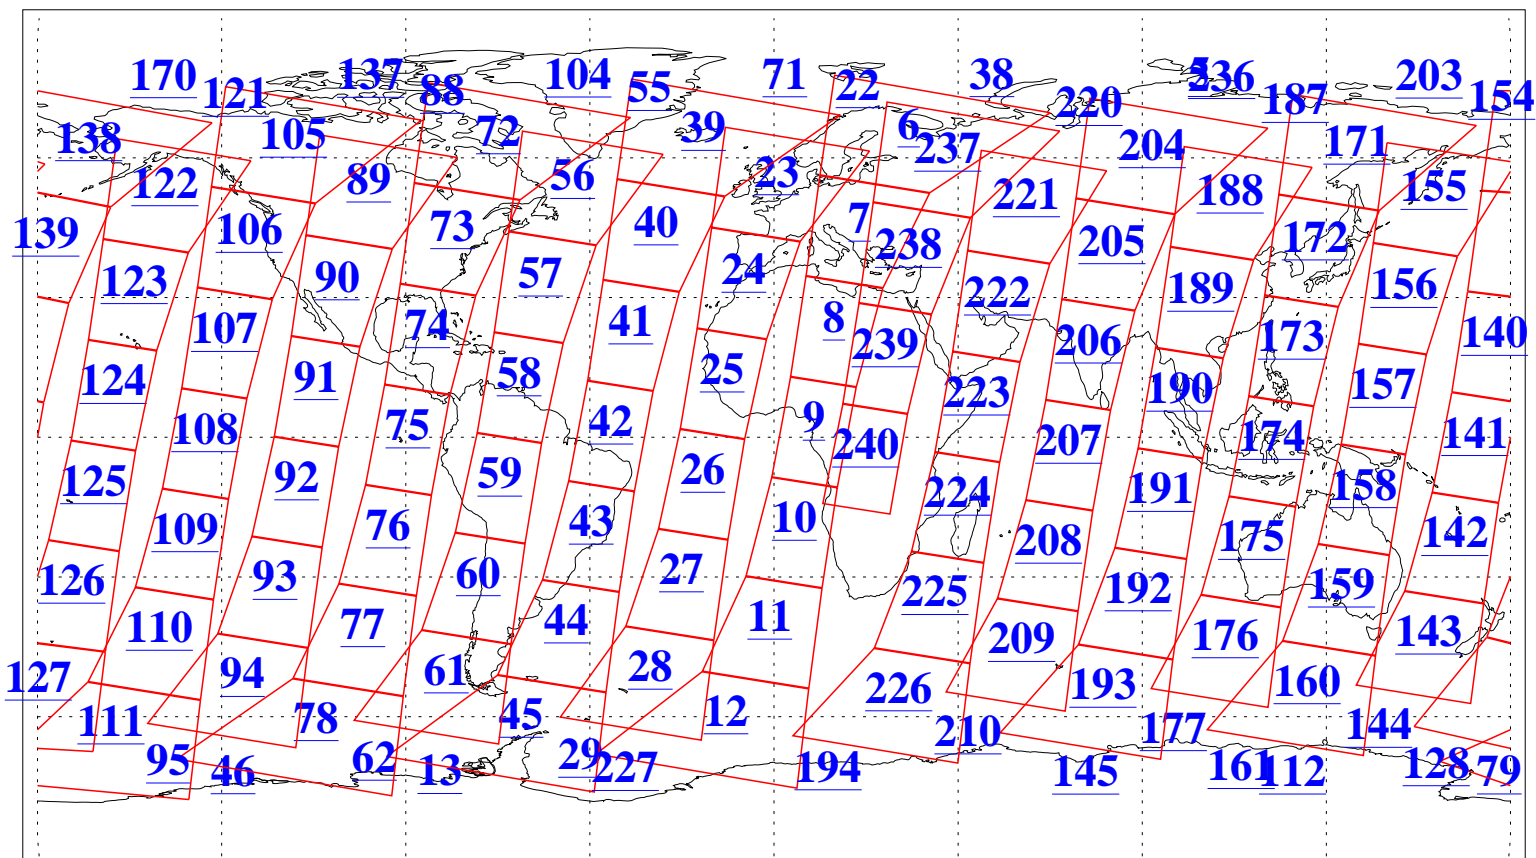

L1B Availability
AMSU Granules: 240
HSB Granules: 0
AIRS Granules: 240

17 Aug 2006
DoY 229
Aqua Day 1566
Granules: 1 to 120

Granules: 121 to 240

Legend: AMSU Available, HSB Available, AIRS Available

L1B Availability
AMSU Granules: 240
HSB Granules: 0
AIRS Granules: 240

17 Aug 2006
DoY 229
Aqua Day 1566
Ascending Granules

Descending Granules

Legend: AMSU Available, HSB Available, AIRS Available

L1B Availability
 AMSU Granules: 240
 HSB Granules: 0
 AIRS Granules: 240

17 Aug 2006
 DoY 229
 Aqua Day 1566

Northern Hemisphere Granules

Southern Hemisphere Granules

Legend: AMSU Available, HSB Available, AIRS Available