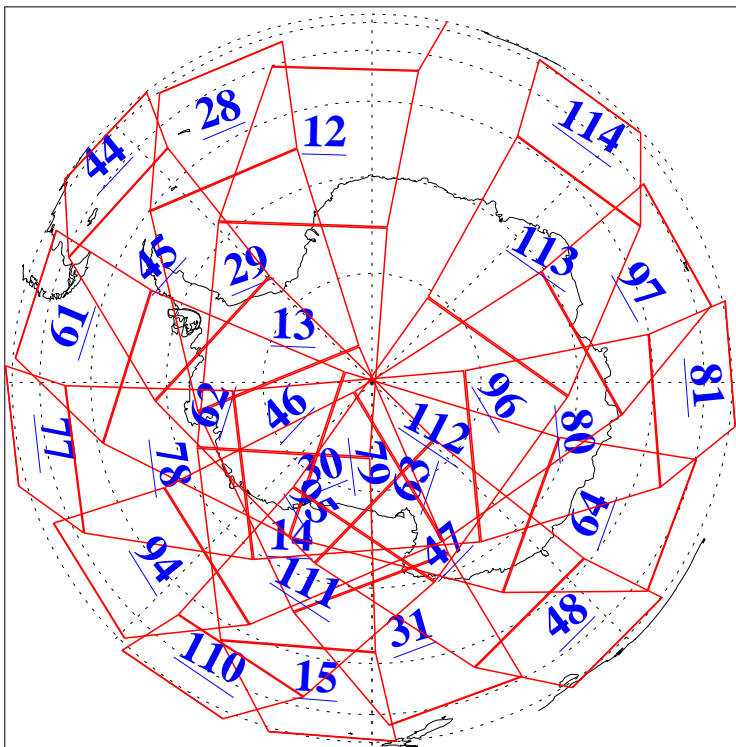

L1B Availability
AMSU Granules: 240
HSB Granules: 0
AIRS Granules: 240

17 Aug 2006
DoY 229
Aqua Day 1566
Granules: 1 to 120

Granules: 121 to 240

Legend: AMSU Available, HSB Available, AIRS Available

L1B Availability
AMSU Granules: 240
HSB Granules: 0
AIRS Granules: 240

17 Aug 2006
DoY 229
Aqua Day 1566
Ascending Granules

Descending Granules

Legend: AMSU Available, HSB Available, AIRS Available

L1B Availability
 AMSU Granules: 240
 HSB Granules: 0
 AIRS Granules: 240

17 Aug 2006
 DoY 229
 Aqua Day 1566

Northern Hemisphere Granules

Southern Hemisphere Granules

Legend: AMSU Available, HSB Available, AIRS Available