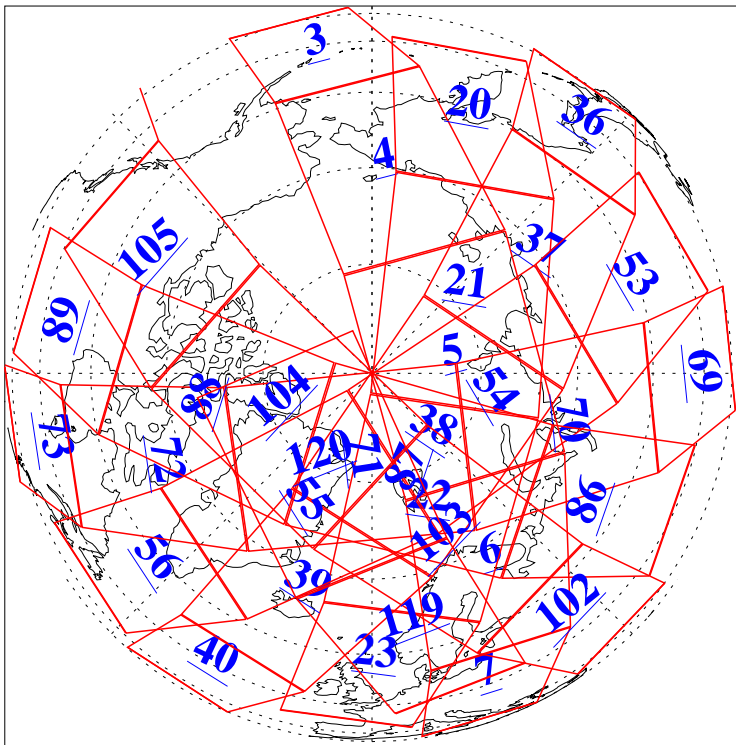

L1B Availability
AMSU Granules: 240
HSB Granules: 0
AIRS Granules: 240

17 Aug 2006
DoY 229
Aqua Day 1566
Granules: 1 to 120

Granules: 121 to 240

Legend: AMSU Available, HSB Available, AIRS Available

L1B Availability
AMSU Granules: 240
HSB Granules: 0
AIRS Granules: 240

17 Aug 2006
DoY 229
Aqua Day 1566
Ascending Granules

Descending Granules

Legend: AMSU Available, HSB Available, AIRS Available

L1B Availability
 AMSU Granules: 240
 HSB Granules: 0
 AIRS Granules: 240

17 Aug 2006
 DoY 229
 Aqua Day 1566

Northern Hemisphere Granules

Southern Hemisphere Granules

Legend: AMSU Available, HSB Available, AIRS Available