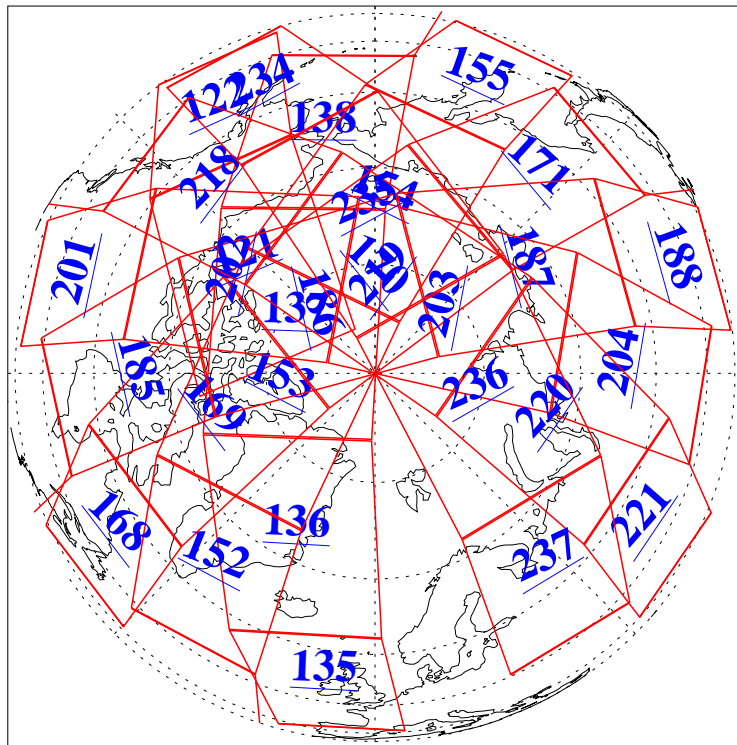

L1B Availability
AMSU Granules: 240
HSB Granules: 0
AIRS Granules: 240

17 Aug 2006
DoY 229
Aqua Day 1566
Granules: 1 to 120

Granules: 121 to 240

Legend: AMSU Available, HSB Available, AIRS Available

L1B Availability
AMSU Granules: 240
HSB Granules: 0
AIRS Granules: 240

17 Aug 2006
DoY 229
Aqua Day 1566
Ascending Granules

Descending Granules

Legend: AMSU Available, HSB Available, AIRS Available

L1B Availability
 AMSU Granules: 240
 HSB Granules: 0
 AIRS Granules: 240

17 Aug 2006
 DoY 229
 Aqua Day 1566

Northern Hemisphere Granules

Southern Hemisphere Granules

Legend: AMSU Available, HSB Available, AIRS Available