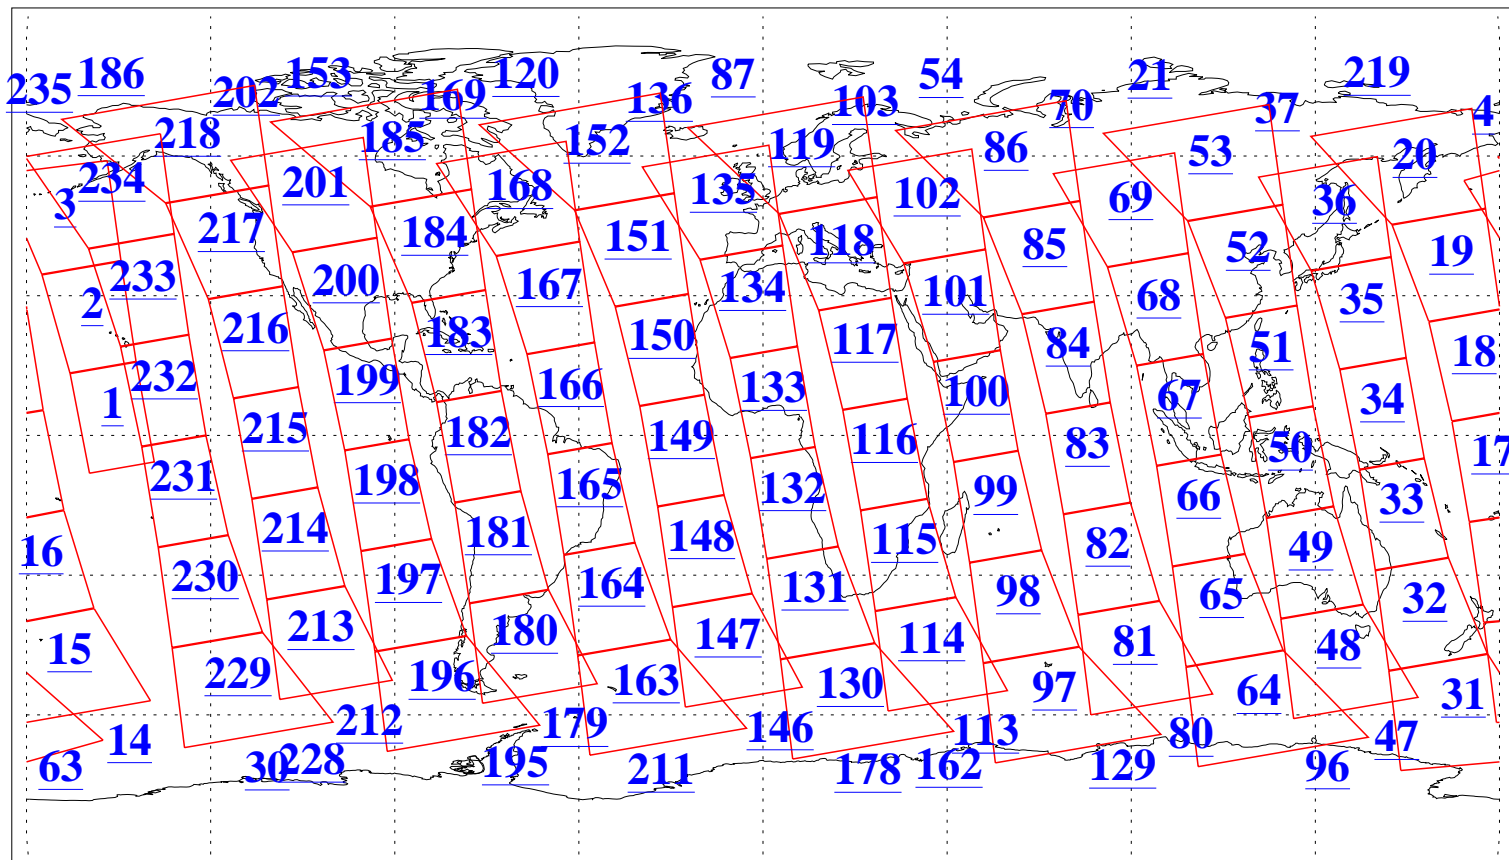

L1B Availability
AMSU Granules: 240
HSB Granules: 0
AIRS Granules: 240

17 Aug 2006
DoY 229
Aqua Day 1566
Granules: 1 to 120

Granules: 121 to 240

Legend: AMSU Available, HSB Available, AIRS Available

L1B Availability
AMSU Granules: 240
HSB Granules: 0
AIRS Granules: 240

17 Aug 2006
DoY 229
Aqua Day 1566
Ascending Granules

Descending Granules

Legend: AMSU Available, HSB Available, AIRS Available

L1B Availability
 AMSU Granules: 240
 HSB Granules: 0
 AIRS Granules: 240

17 Aug 2006
 DoY 229
 Aqua Day 1566

Northern Hemisphere Granules

Southern Hemisphere Granules

Legend: AMSU Available, HSB Available, AIRS Available