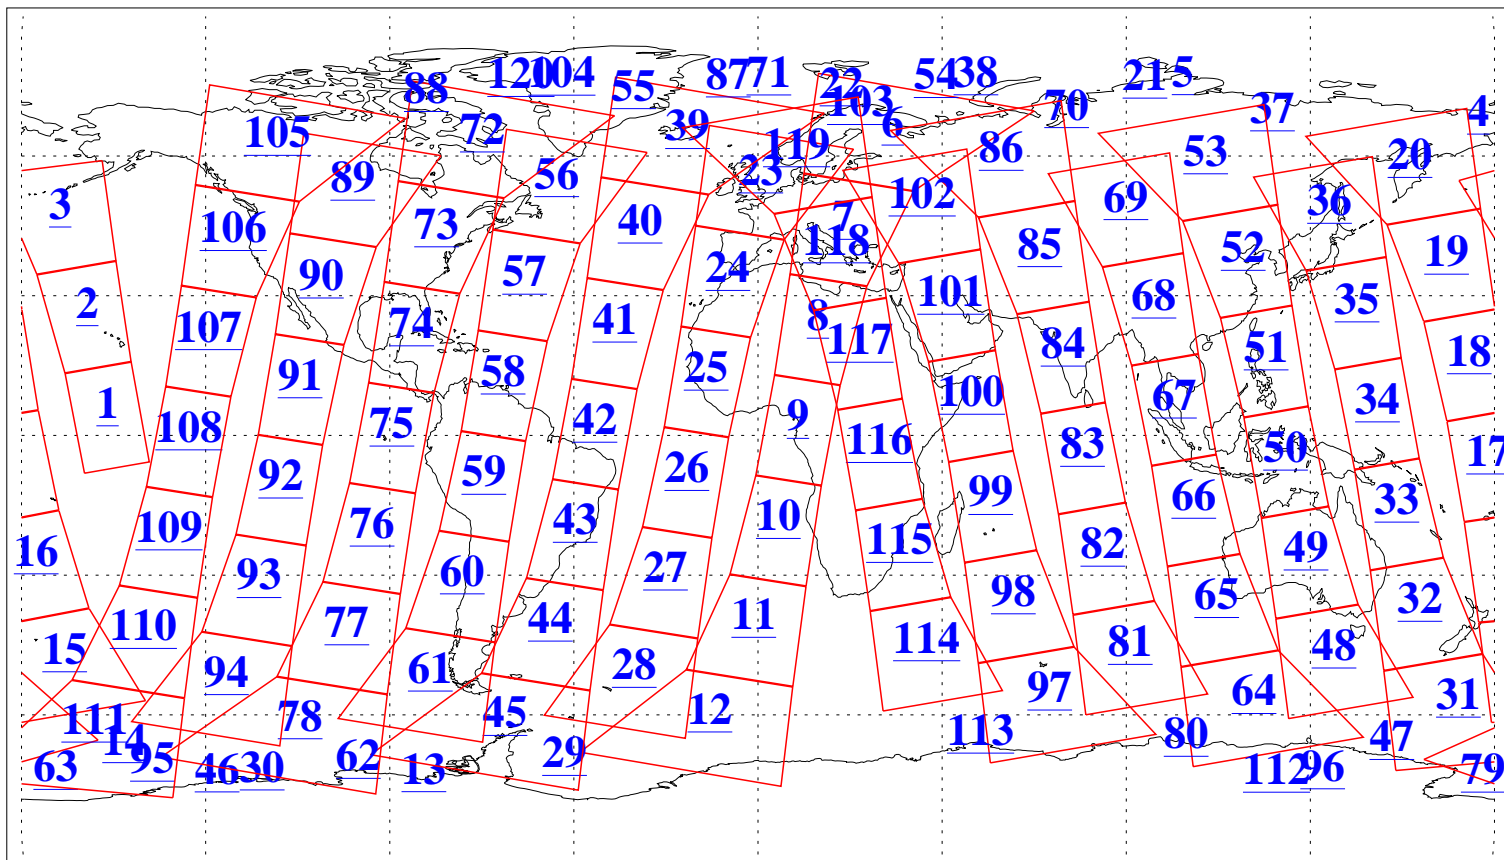

L1B Availability
AMSU Granules: 240
HSB Granules: 0
AIRS Granules: 240

17 Aug 2006
DoY 229
Aqua Day 1566
Granules: 1 to 120

Granules: 121 to 240

Legend: AMSU Available, HSB Available, AIRS Available

L1B Availability
AMSU Granules: 240
HSB Granules: 0
AIRS Granules: 240

17 Aug 2006
DoY 229
Aqua Day 1566
Ascending Granules

Descending Granules

Legend: AMSU Available, HSB Available, AIRS Available

L1B Availability
 AMSU Granules: 240
 HSB Granules: 0
 AIRS Granules: 240

17 Aug 2006
 DoY 229
 Aqua Day 1566

Northern Hemisphere Granules

Southern Hemisphere Granules

Legend: AMSU Available, HSB Available, AIRS Available