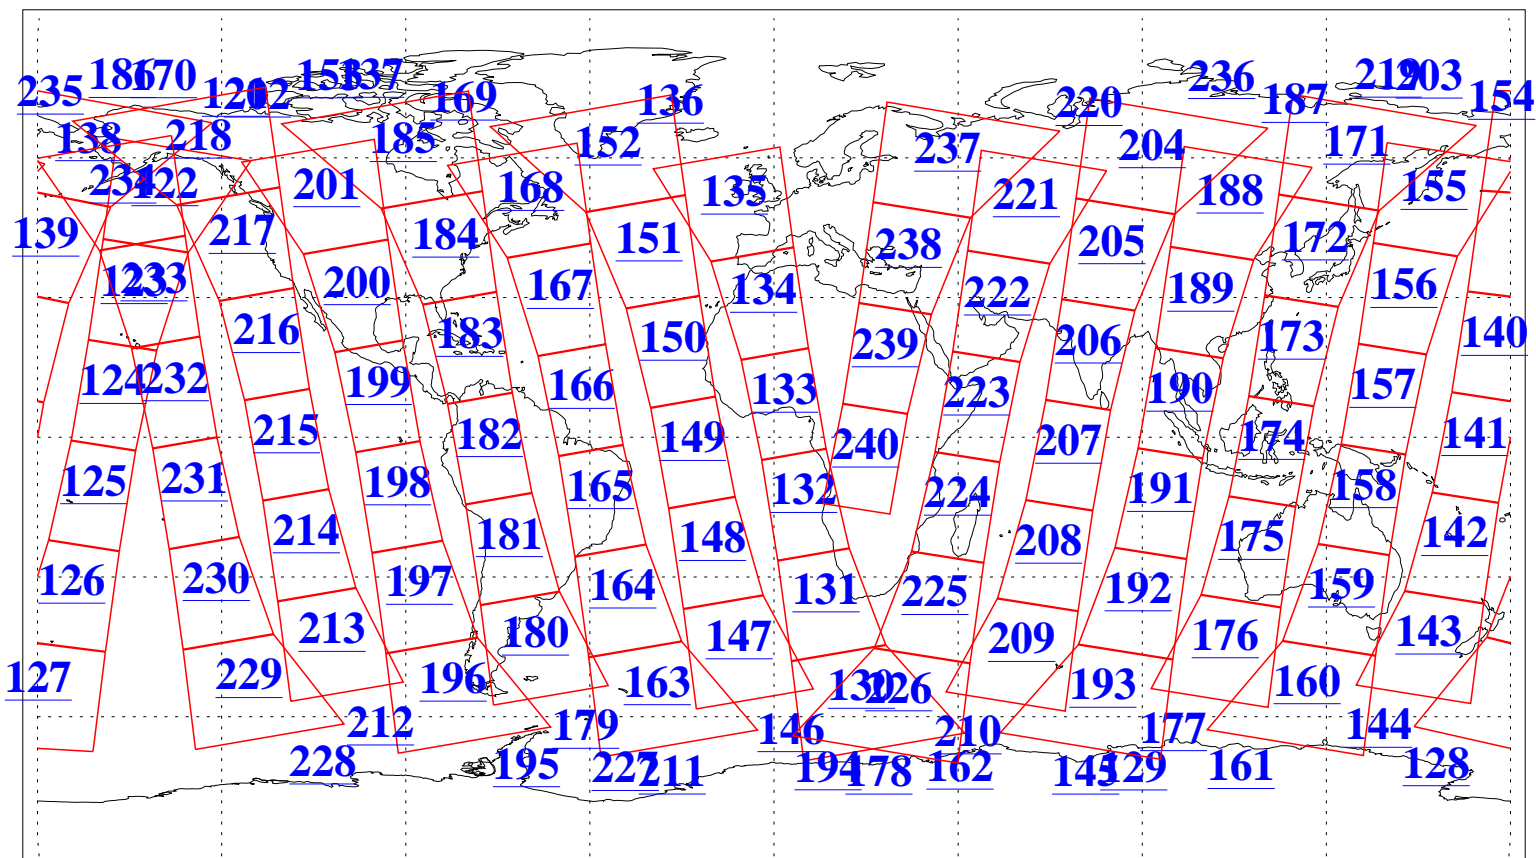

L1B Availability
AMSU Granules: 240
HSB Granules: 0
AIRS Granules: 240

17 Aug 2006
DoY 229
Aqua Day 1566
Granules: 1 to 120

Granules: 121 to 240

Legend: AMSU Available, HSB Available, AIRS Available

L1B Availability
AMSU Granules: 240
HSB Granules: 0
AIRS Granules: 240

17 Aug 2006
DoY 229
Aqua Day 1566
Ascending Granules

Descending Granules

Legend: AMSU Available, HSB Available, AIRS Available

L1B Availability
 AMSU Granules: 240
 HSB Granules: 0
 AIRS Granules: 240

17 Aug 2006
 DoY 229
 Aqua Day 1566

Northern Hemisphere Granules

Southern Hemisphere Granules

Legend: AMSU Available, HSB Available, AIRS Available