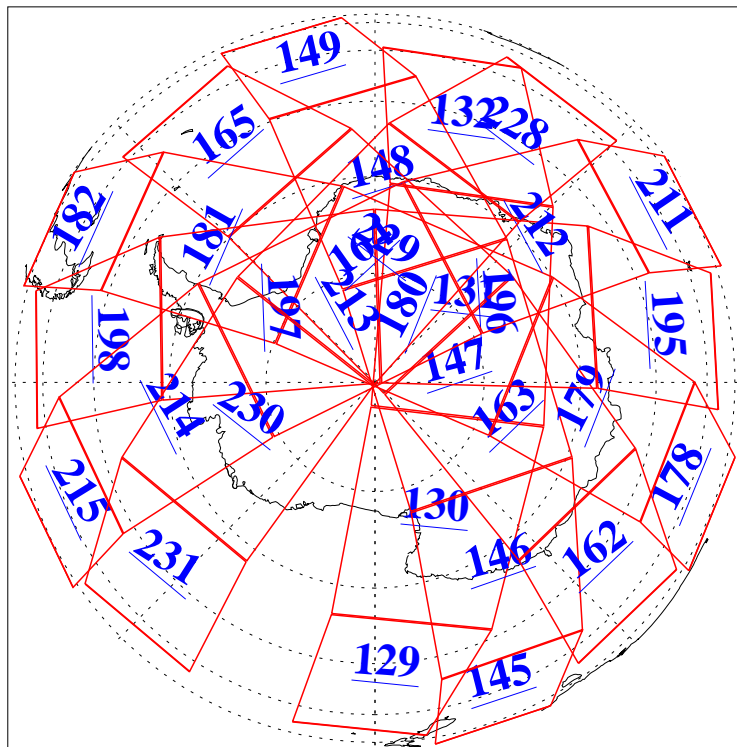

L1B Availability
AMSU Granules: 240
HSB Granules: 0
AIRS Granules: 240

15 Aug 2006
DoY 227
Aqua Day 1564
Ascending Granules

Descending Granules

Legend: AMSU Available, HSB Available, AIRS Available

L1B Availability
 AMSU Granules: 240
 HSB Granules: 0
 AIRS Granules: 240

15 Aug 2006
 DoY 227
 Aqua Day 1564

Northern Hemisphere Granules

Southern Hemisphere Granules

Legend: AMSU Available, HSB Available, AIRS Available