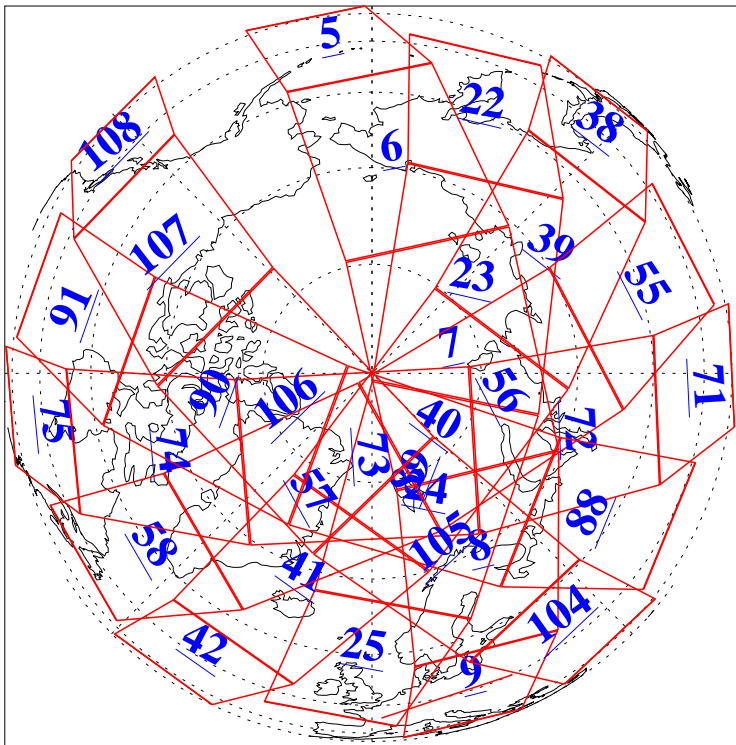

L1B Availability
AMSU Granules: 240
HSB Granules: 0
AIRS Granules: 240

15 Aug 2006
DoY 227
Aqua Day 1564
Ascending Granules

Descending Granules

Legend: AMSU Available, HSB Available, AIRS Available

L1B Availability
 AMSU Granules: 240
 HSB Granules: 0
 AIRS Granules: 240

15 Aug 2006
 DoY 227
 Aqua Day 1564

Northern Hemisphere Granules

Southern Hemisphere Granules

Legend: AMSU Available, HSB Available, AIRS Available