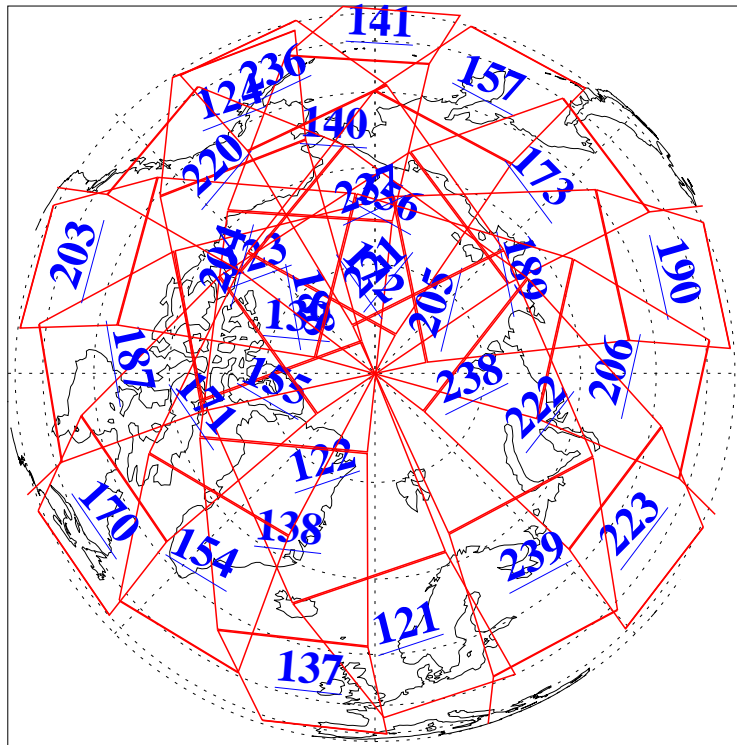

L1B Availability
AMSU Granules: 240
HSB Granules: 0
AIRS Granules: 240

15 Aug 2006
DoY 227
Aqua Day 1564
Ascending Granules

Descending Granules

Legend: AMSU Available, HSB Available, AIRS Available

L1B Availability
 AMSU Granules: 240
 HSB Granules: 0
 AIRS Granules: 240

15 Aug 2006
 DoY 227
 Aqua Day 1564

Northern Hemisphere Granules

Southern Hemisphere Granules

Legend: AMSU Available, HSB Available, AIRS Available