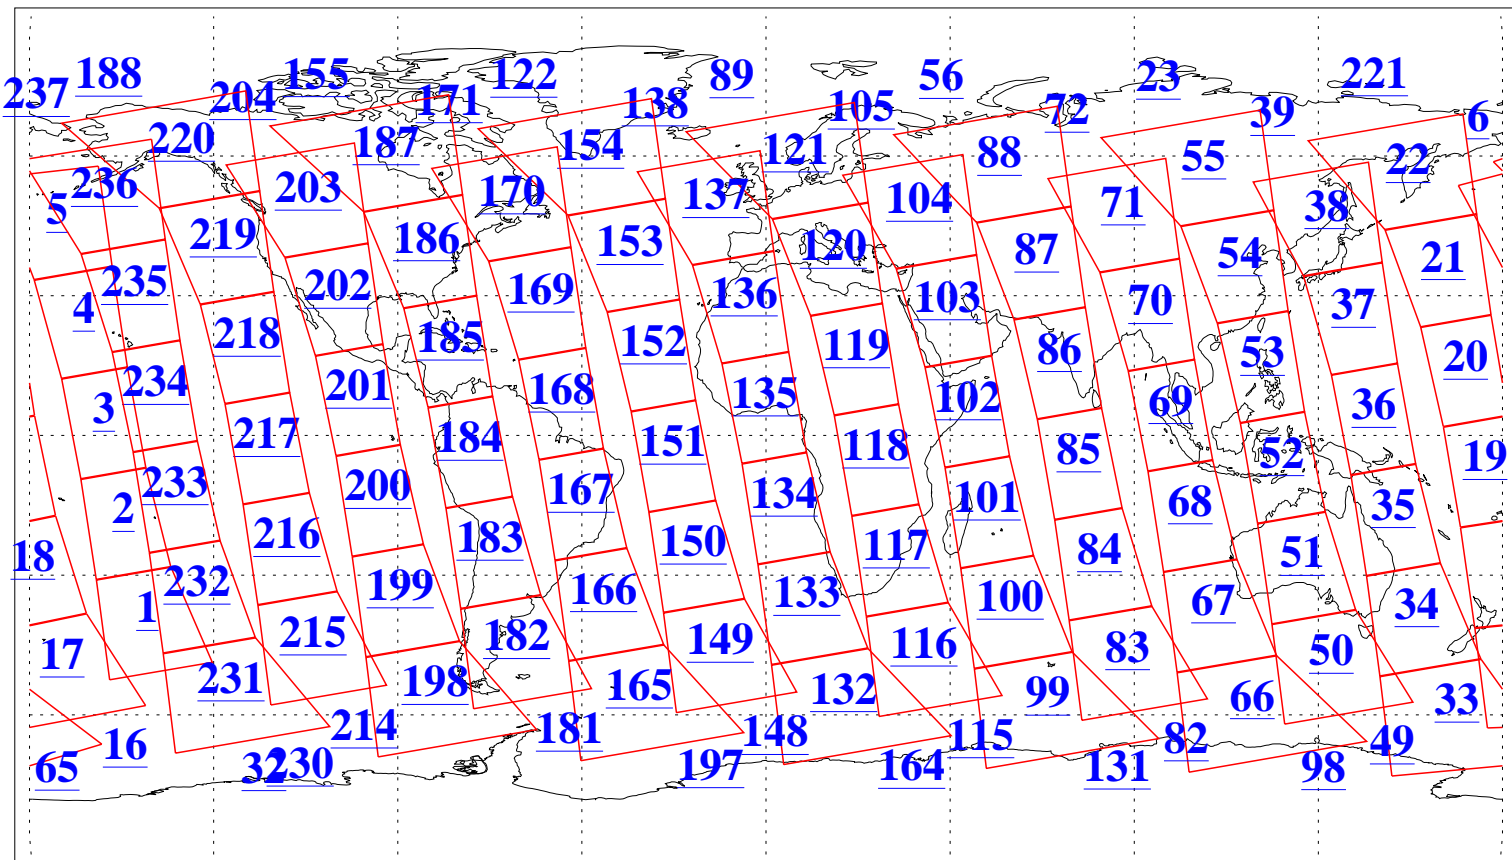

L1B Availability
AMSU Granules: 240
HSB Granules: 0
AIRS Granules: 240

15 Aug 2006
DoY 227
Aqua Day 1564
Ascending Granules

Descending Granules

Legend: AMSU Available, HSB Available, AIRS Available

L1B Availability
 AMSU Granules: 240
 HSB Granules: 0
 AIRS Granules: 240

15 Aug 2006
 DoY 227
 Aqua Day 1564

Northern Hemisphere Granules

Southern Hemisphere Granules

Legend: AMSU Available, HSB Available, AIRS Available