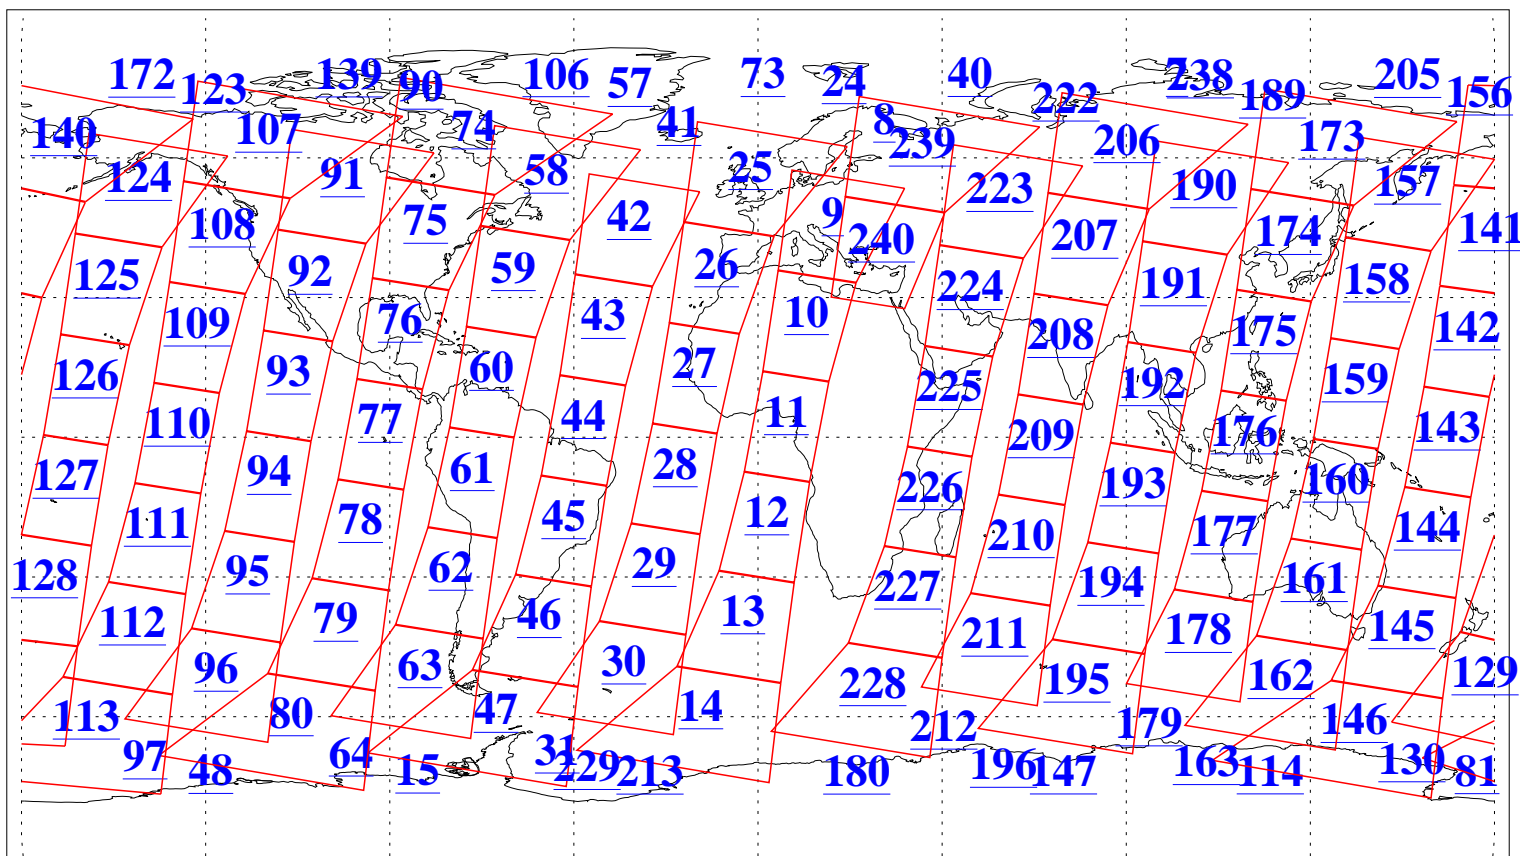

L1B Availability
AMSU Granules: 240
HSB Granules: 0
AIRS Granules: 240

15 Aug 2006
DoY 227
Aqua Day 1564
Ascending Granules

Descending Granules

Legend: AMSU Available, HSB Available, AIRS Available

L1B Availability
 AMSU Granules: 240
 HSB Granules: 0
 AIRS Granules: 240

15 Aug 2006
 DoY 227
 Aqua Day 1564

Northern Hemisphere Granules

Southern Hemisphere Granules

Legend: AMSU Available, HSB Available, AIRS Available