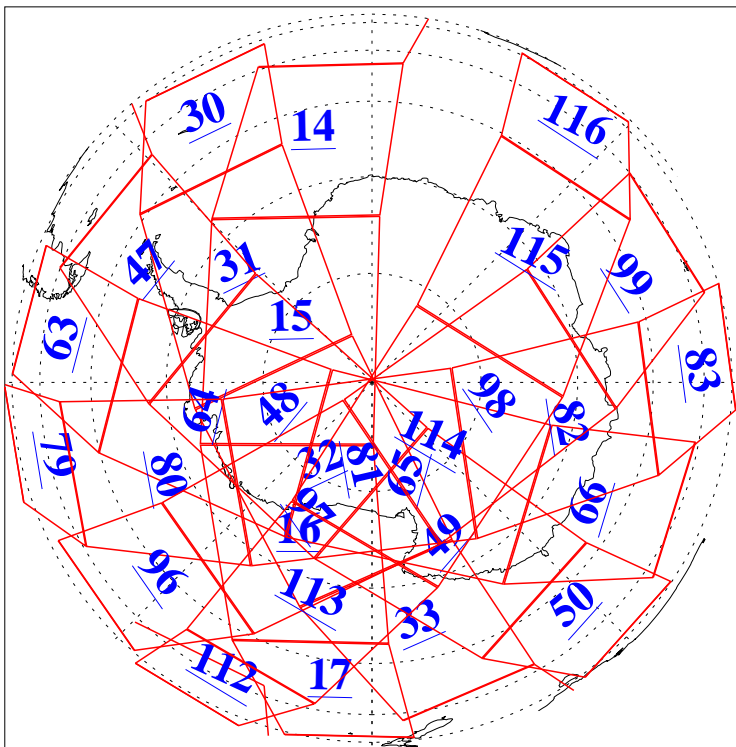

L1B Availability
AMSU Granules: 240
HSB Granules: 0
AIRS Granules: 240

15 Aug 2006
DoY 227
Aqua Day 1564
Ascending Granules

Descending Granules

Legend: AMSU Available, HSB Available, AIRS Available

L1B Availability
 AMSU Granules: 240
 HSB Granules: 0
 AIRS Granules: 240

15 Aug 2006
 DoY 227
 Aqua Day 1564

Northern Hemisphere Granules

Southern Hemisphere Granules

Legend: AMSU Available, HSB Available, AIRS Available