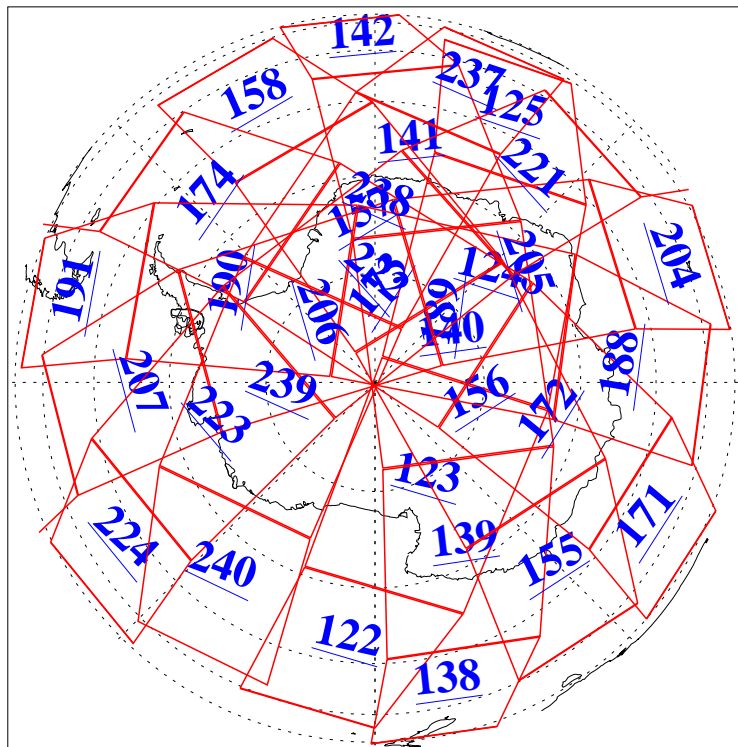

L1B Availability  
AMSU Granules: 240  
HSB Granules: 0  
AIRS Granules: 240

14 Aug 2006  
DoY 226  
Aqua Day 1563  
Granules: 1 to 120

Granules: 121 to 240

Legend: AMSU Available, HSB Available, AIRS Available

L1B Availability  
AMSU Granules: 240  
HSB Granules: 0  
AIRS Granules: 240

14 Aug 2006  
DoY 226  
Aqua Day 1563

Ascending Granules

Descending Granules

Legend: AMSU Available, HSB Available, AIRS Available

L1B Availability  
 AMSU Granules: 240  
 HSB Granules: 0  
 AIRS Granules: 240

14 Aug 2006  
 DoY 226  
 Aqua Day 1563

Northern Hemisphere Granules

Southern Hemisphere Granules

Legend: AMSU Available, HSB Available, AIRS Available