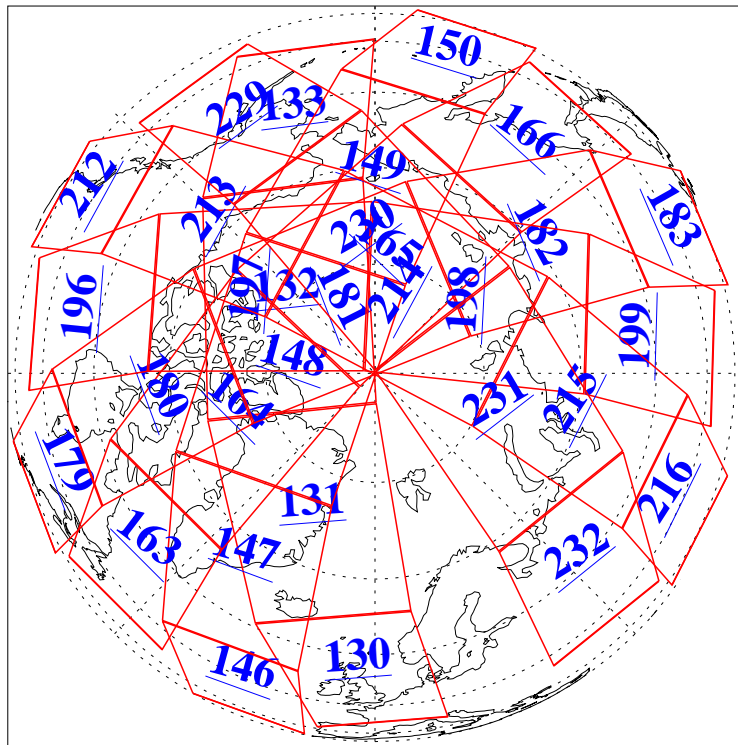

L1B Availability  
AMSU Granules: 240  
HSB Granules: 0  
AIRS Granules: 240

14 Aug 2006  
DoY 226  
Aqua Day 1563  
Granules: 1 to 120

Granules: 121 to 240

Legend: AMSU Available, HSB Available, AIRS Available

L1B Availability  
AMSU Granules: 240  
HSB Granules: 0  
AIRS Granules: 240

14 Aug 2006  
DoY 226  
Aqua Day 1563

Ascending Granules

Descending Granules

Legend: AMSU Available, HSB Available, AIRS Available

L1B Availability  
 AMSU Granules: 240  
 HSB Granules: 0  
 AIRS Granules: 240

14 Aug 2006  
 DoY 226  
 Aqua Day 1563

Northern Hemisphere Granules

Southern Hemisphere Granules

Legend: AMSU Available, HSB Available, AIRS Available