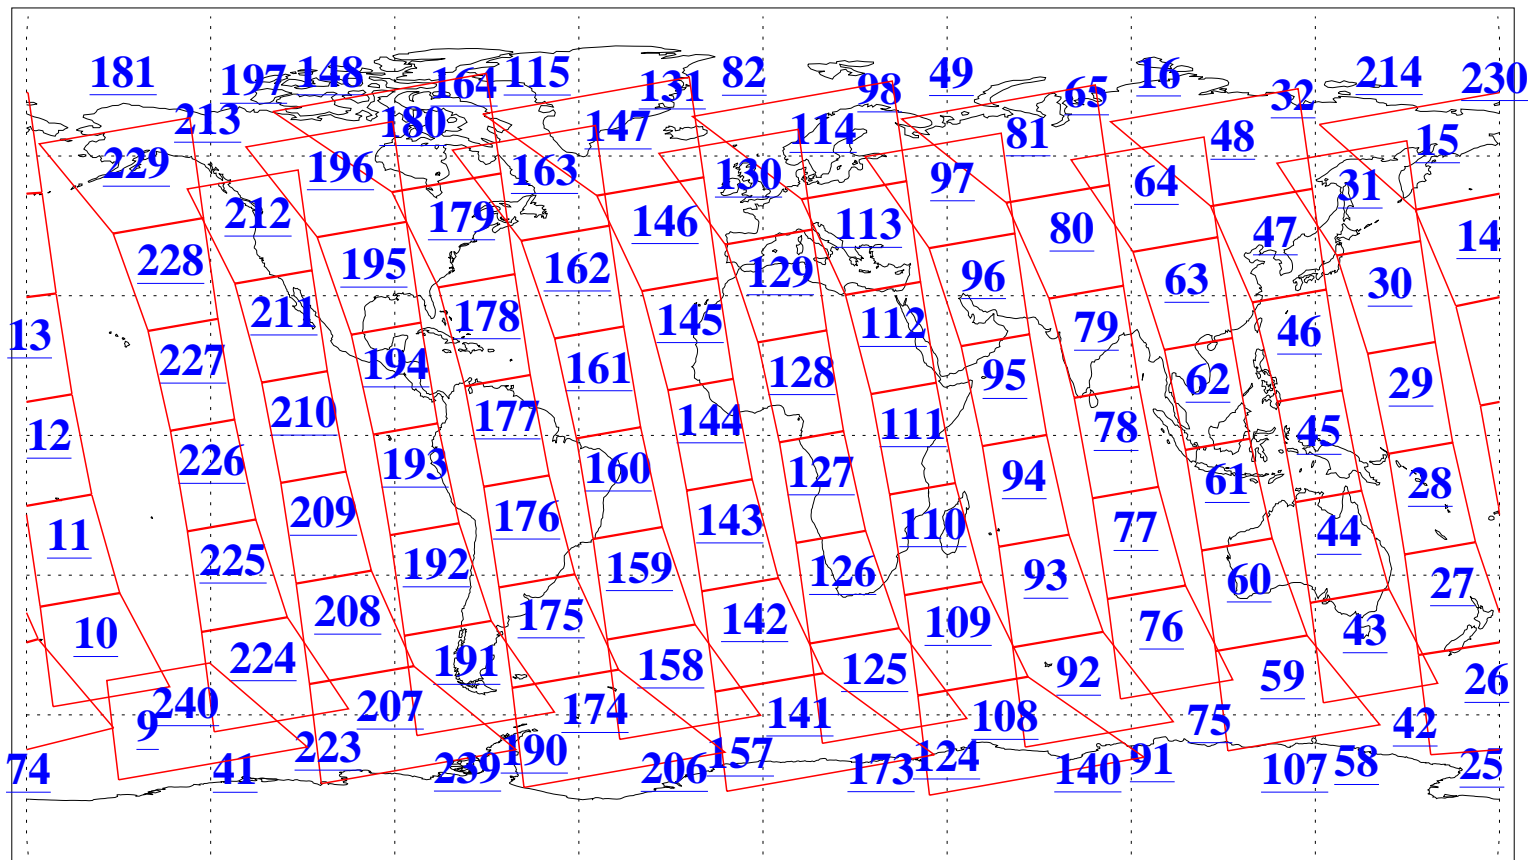

L1B Availability  
AMSU Granules: 240  
HSB Granules: 0  
AIRS Granules: 240

14 Aug 2006  
DoY 226  
Aqua Day 1563  
Granules: 1 to 120

Granules: 121 to 240

Legend: AMSU Available, HSB Available, AIRS Available

L1B Availability  
AMSU Granules: 240  
HSB Granules: 0  
AIRS Granules: 240

14 Aug 2006  
DoY 226  
Aqua Day 1563

Ascending Granules

Descending Granules

Legend: AMSU Available, HSB Available, AIRS Available

L1B Availability  
 AMSU Granules: 240  
 HSB Granules: 0  
 AIRS Granules: 240

14 Aug 2006  
 DoY 226  
 Aqua Day 1563

Northern Hemisphere Granules

Southern Hemisphere Granules

Legend: AMSU Available, HSB Available, AIRS Available