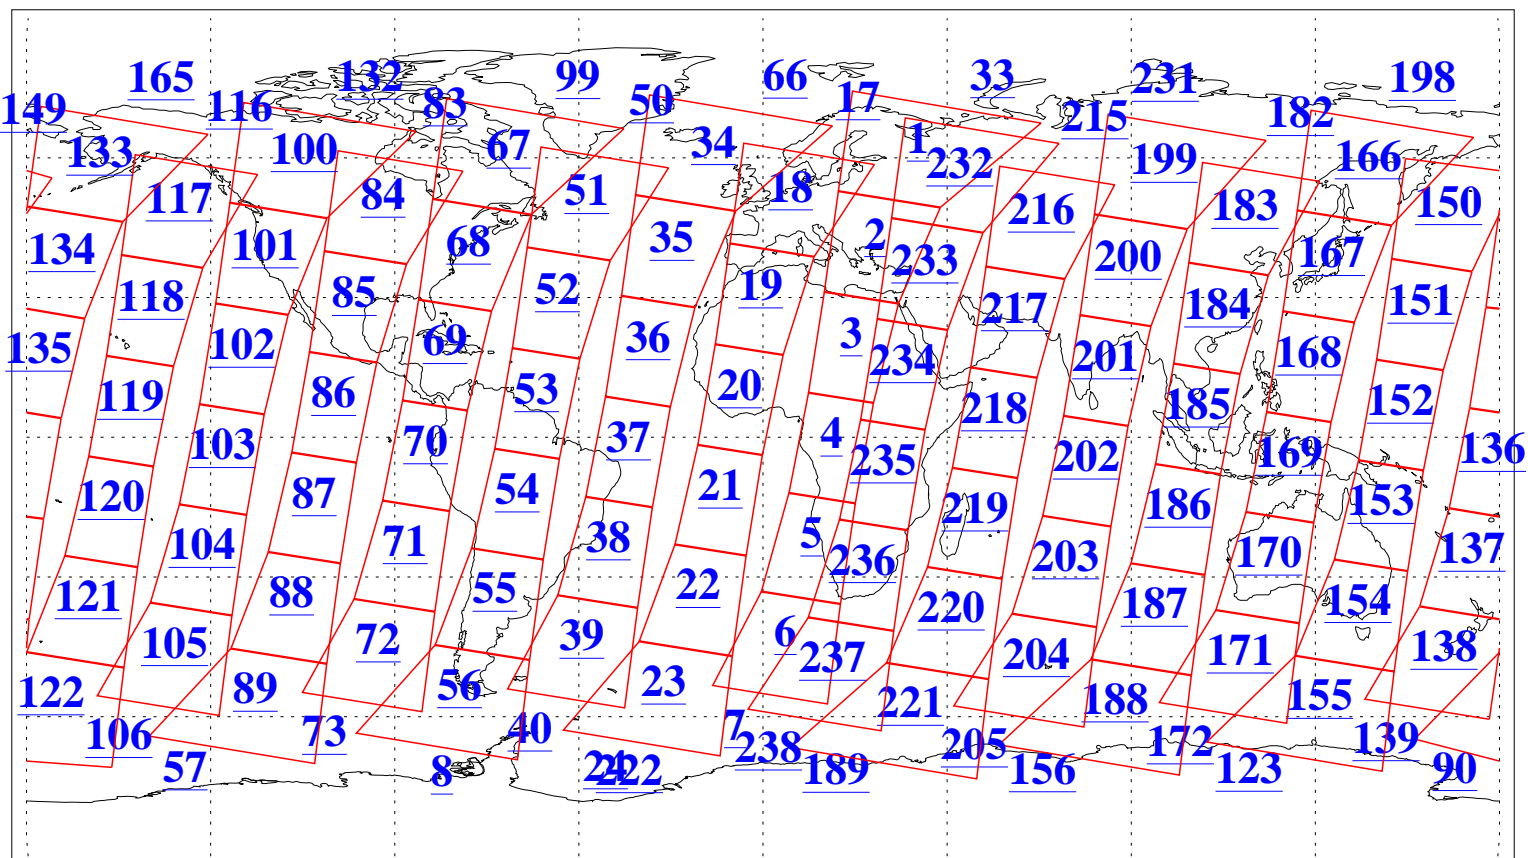

L1B Availability  
AMSU Granules: 240  
HSB Granules: 0  
AIRS Granules: 240

14 Aug 2006  
DoY 226  
Aqua Day 1563  
Granules: 1 to 120

Granules: 121 to 240

Legend: AMSU Available, HSB Available, AIRS Available

L1B Availability  
AMSU Granules: 240  
HSB Granules: 0  
AIRS Granules: 240

14 Aug 2006  
DoY 226  
Aqua Day 1563

Ascending Granules

Descending Granules

Legend: AMSU Available, HSB Available, AIRS Available

L1B Availability  
 AMSU Granules: 240  
 HSB Granules: 0  
 AIRS Granules: 240

14 Aug 2006  
 DoY 226  
 Aqua Day 1563

Northern Hemisphere Granules

Southern Hemisphere Granules

Legend: AMSU Available, HSB Available, AIRS Available