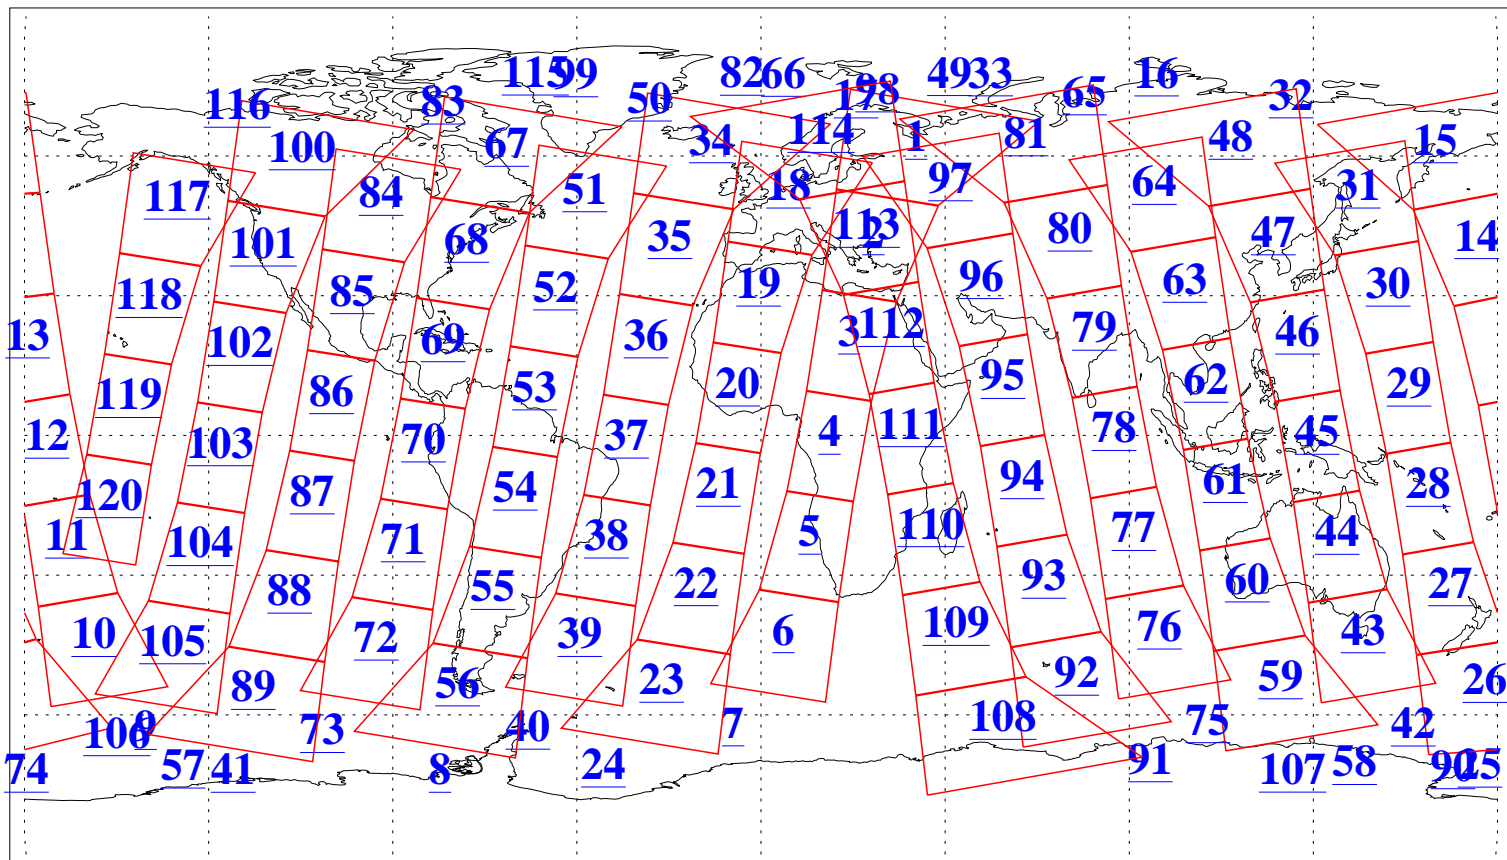

L1B Availability  
AMSU Granules: 240  
HSB Granules: 0  
AIRS Granules: 240

14 Aug 2006  
DoY 226  
Aqua Day 1563  
Granules: 1 to 120

Granules: 121 to 240

Legend: AMSU Available, HSB Available, AIRS Available

L1B Availability  
AMSU Granules: 240  
HSB Granules: 0  
AIRS Granules: 240

14 Aug 2006  
DoY 226  
Aqua Day 1563

Ascending Granules

Descending Granules

Legend: AMSU Available, HSB Available, AIRS Available

L1B Availability  
 AMSU Granules: 240  
 HSB Granules: 0  
 AIRS Granules: 240

14 Aug 2006  
 DoY 226  
 Aqua Day 1563

Northern Hemisphere Granules

Southern Hemisphere Granules

Legend: AMSU Available, HSB Available, AIRS Available