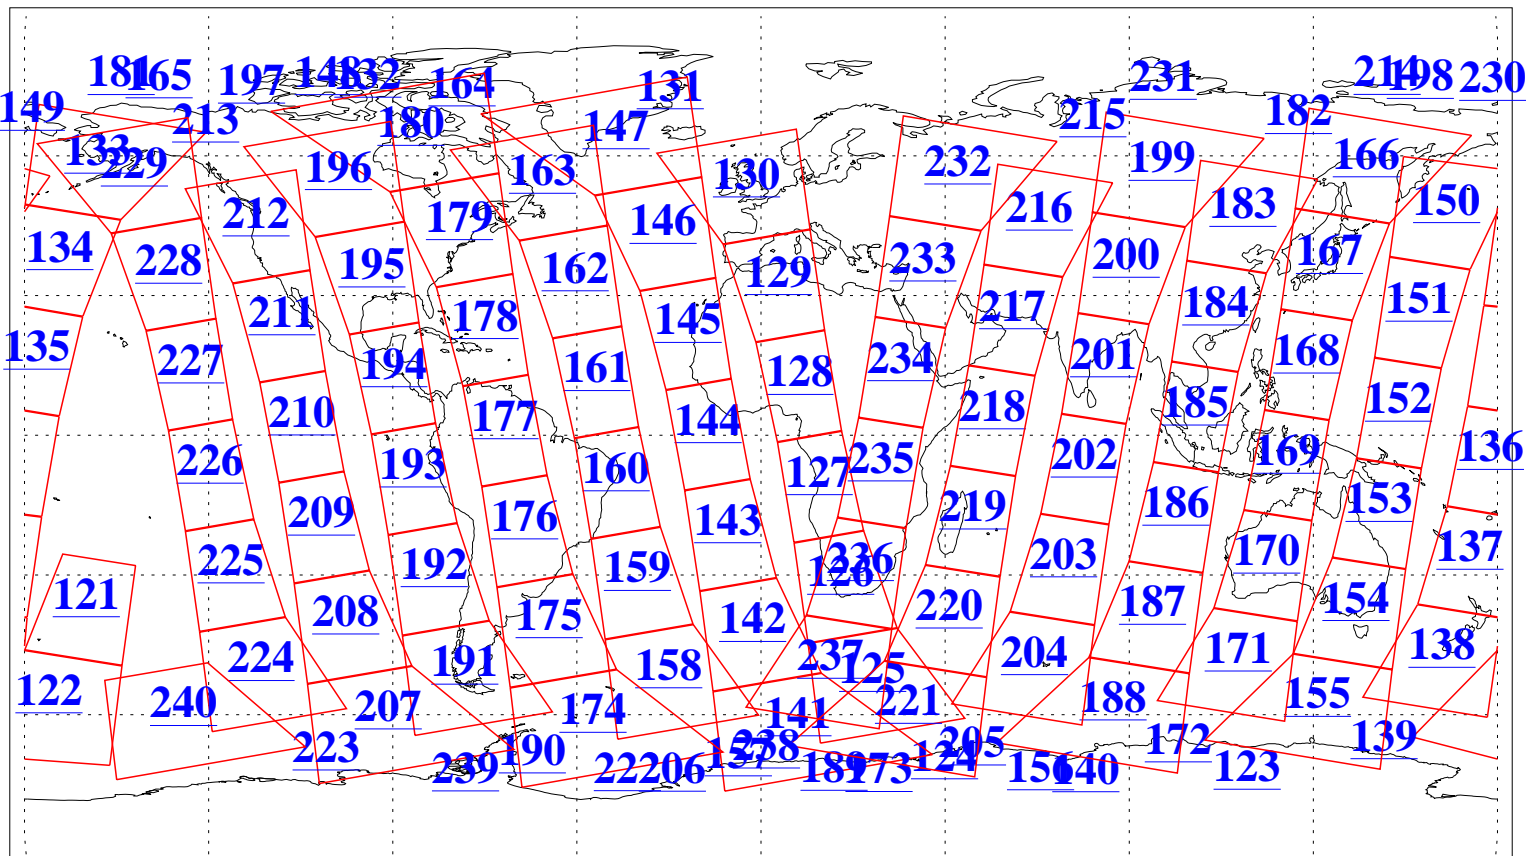

L1B Availability  
AMSU Granules: 240  
HSB Granules: 0  
AIRS Granules: 240

14 Aug 2006  
DoY 226  
Aqua Day 1563  
Granules: 1 to 120

Granules: 121 to 240

Legend: AMSU Available, HSB Available, AIRS Available

L1B Availability  
AMSU Granules: 240  
HSB Granules: 0  
AIRS Granules: 240

14 Aug 2006  
DoY 226  
Aqua Day 1563

Ascending Granules

Descending Granules

Legend: AMSU Available, HSB Available, AIRS Available

L1B Availability  
 AMSU Granules: 240  
 HSB Granules: 0  
 AIRS Granules: 240

14 Aug 2006  
 DoY 226  
 Aqua Day 1563

Northern Hemisphere Granules

Southern Hemisphere Granules

Legend: AMSU Available, HSB Available, AIRS Available