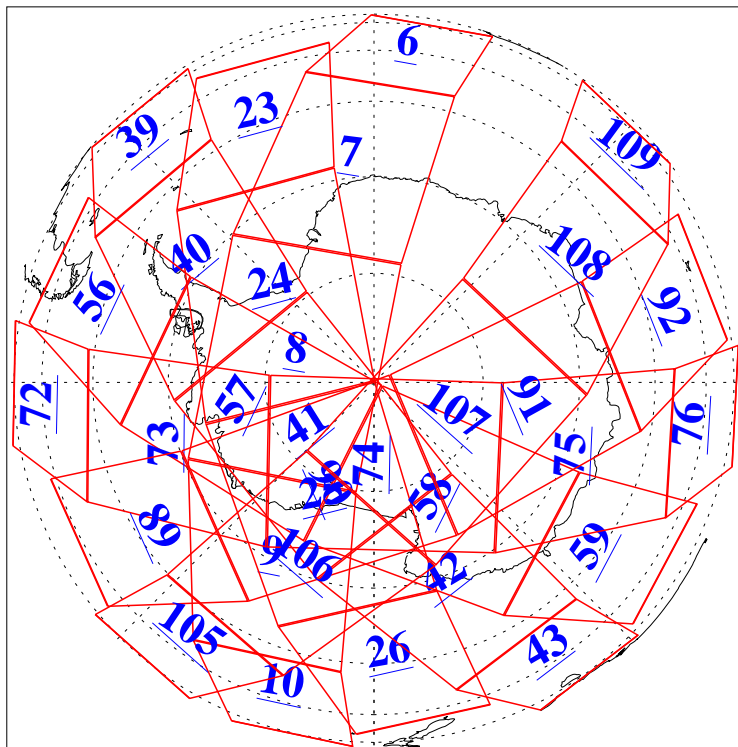

L1B Availability  
AMSU Granules: 240  
HSB Granules: 0  
AIRS Granules: 240

14 Aug 2006  
DoY 226  
Aqua Day 1563  
Granules: 1 to 120

Granules: 121 to 240

Legend: AMSU Available, HSB Available, AIRS Available

L1B Availability  
AMSU Granules: 240  
HSB Granules: 0  
AIRS Granules: 240

14 Aug 2006  
DoY 226  
Aqua Day 1563

Ascending Granules

Descending Granules

Legend: AMSU Available, HSB Available, AIRS Available

L1B Availability  
 AMSU Granules: 240  
 HSB Granules: 0  
 AIRS Granules: 240

14 Aug 2006  
 DoY 226  
 Aqua Day 1563

Northern Hemisphere Granules

Southern Hemisphere Granules

Legend: AMSU Available, HSB Available, AIRS Available