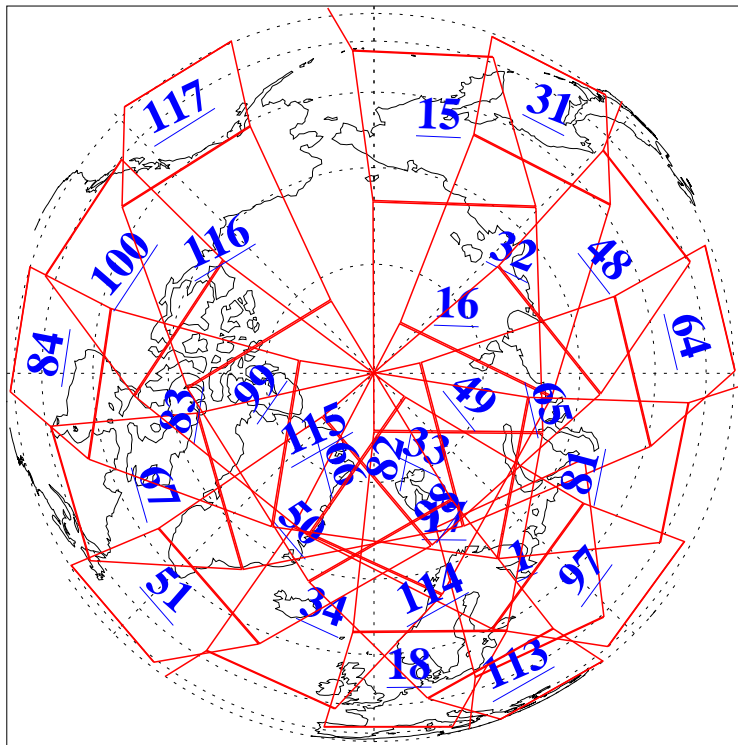

L1B Availability  
AMSU Granules: 240  
HSB Granules: 0  
AIRS Granules: 240

14 Aug 2006  
DoY 226  
Aqua Day 1563  
Granules: 1 to 120

Granules: 121 to 240

Legend: AMSU Available, HSB Available, AIRS Available

L1B Availability  
AMSU Granules: 240  
HSB Granules: 0  
AIRS Granules: 240

14 Aug 2006  
DoY 226  
Aqua Day 1563

Ascending Granules

Descending Granules

Legend: AMSU Available, HSB Available, AIRS Available

L1B Availability  
 AMSU Granules: 240  
 HSB Granules: 0  
 AIRS Granules: 240

14 Aug 2006  
 DoY 226  
 Aqua Day 1563

Northern Hemisphere Granules

Southern Hemisphere Granules

Legend: AMSU Available, HSB Available, AIRS Available