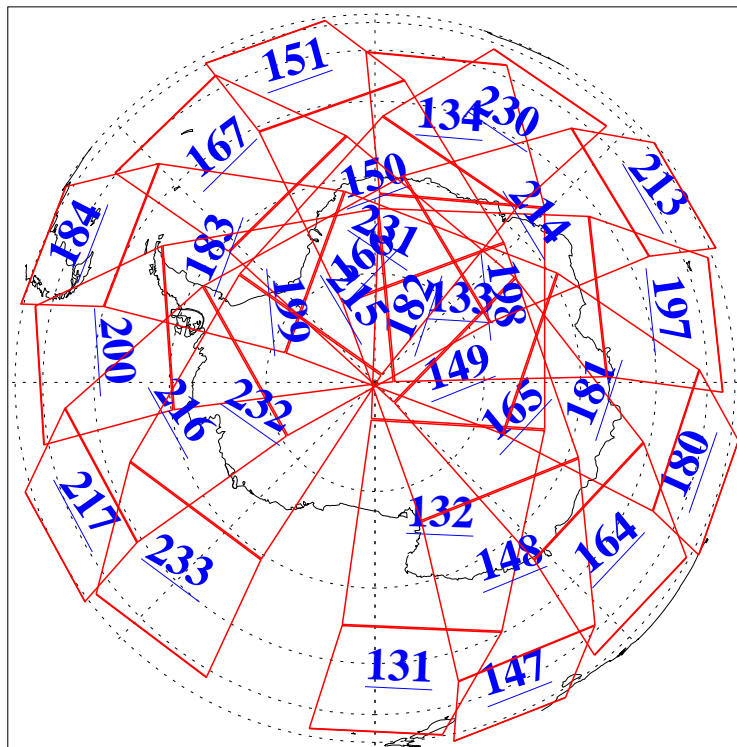

L1B Availability
AMSU Granules: 240
HSB Granules: 0
AIRS Granules: 240

13 Aug 2006
DoY 225
Aqua Day 1562
Granules: 1 to 120

Granules: 121 to 240

Legend: AMSU Available, HSB Available, AIRS Available

L1B Availability
AMSU Granules: 240
HSB Granules: 0
AIRS Granules: 240

13 Aug 2006
DoY 225
Aqua Day 1562
Ascending Granules

Descending Granules

Legend: AMSU Available, HSB Available, AIRS Available

L1B Availability
 AMSU Granules: 240
 HSB Granules: 0
 AIRS Granules: 240

13 Aug 2006
 DoY 225
 Aqua Day 1562

Northern Hemisphere Granules

Southern Hemisphere Granules

Legend: AMSU Available, HSB Available, AIRS Available