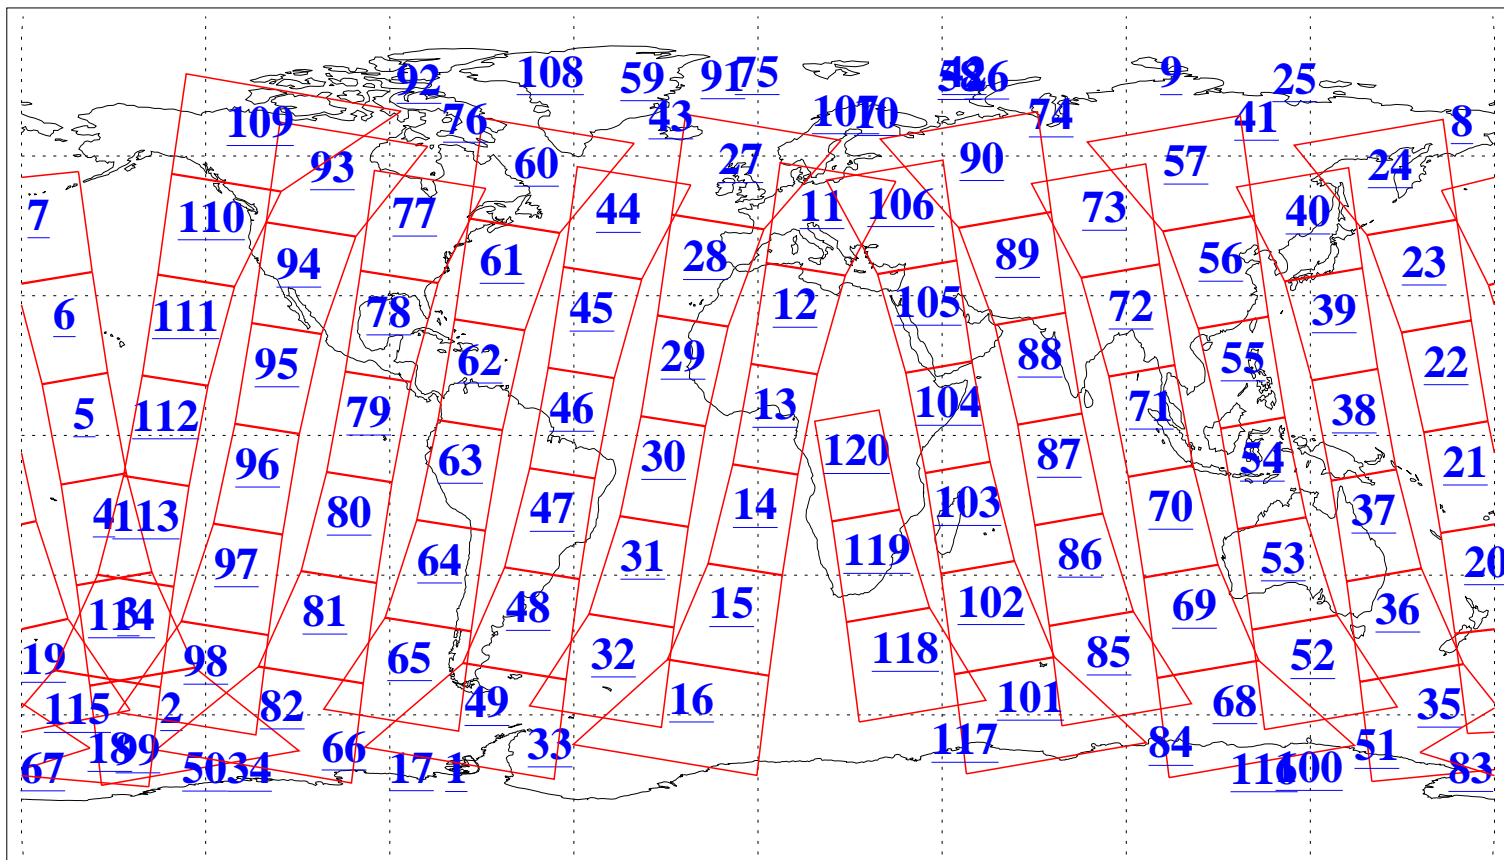

L1B Availability
AMSU Granules: 240
HSB Granules: 0
AIRS Granules: 240

13 Aug 2006
DoY 225
Aqua Day 1562
Granules: 1 to 120

Granules: 121 to 240

Legend: AMSU Available, HSB Available, AIRS Available

L1B Availability
AMSU Granules: 240
HSB Granules: 0
AIRS Granules: 240

13 Aug 2006
DoY 225
Aqua Day 1562
Ascending Granules

Descending Granules

Legend: AMSU Available, HSB Available, AIRS Available

L1B Availability
 AMSU Granules: 240
 HSB Granules: 0
 AIRS Granules: 240

13 Aug 2006
 DoY 225
 Aqua Day 1562

Northern Hemisphere Granules

Southern Hemisphere Granules

Legend: AMSU Available, HSB Available, AIRS Available