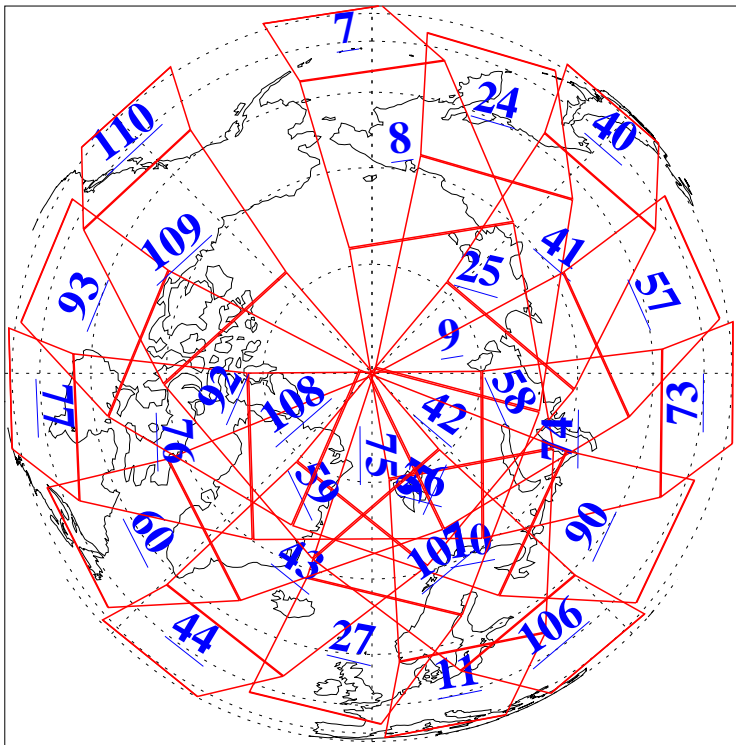

L1B Availability
AMSU Granules: 240
HSB Granules: 0
AIRS Granules: 240

13 Aug 2006
DoY 225
Aqua Day 1562
Granules: 1 to 120

Granules: 121 to 240

Legend: AMSU Available, HSB Available, AIRS Available

L1B Availability
AMSU Granules: 240
HSB Granules: 0
AIRS Granules: 240

13 Aug 2006
DoY 225
Aqua Day 1562
Ascending Granules

Descending Granules

Legend: AMSU Available, HSB Available, AIRS Available

L1B Availability
 AMSU Granules: 240
 HSB Granules: 0
 AIRS Granules: 240

13 Aug 2006
 DoY 225
 Aqua Day 1562

Northern Hemisphere Granules

Southern Hemisphere Granules

Legend: AMSU Available, HSB Available, AIRS Available