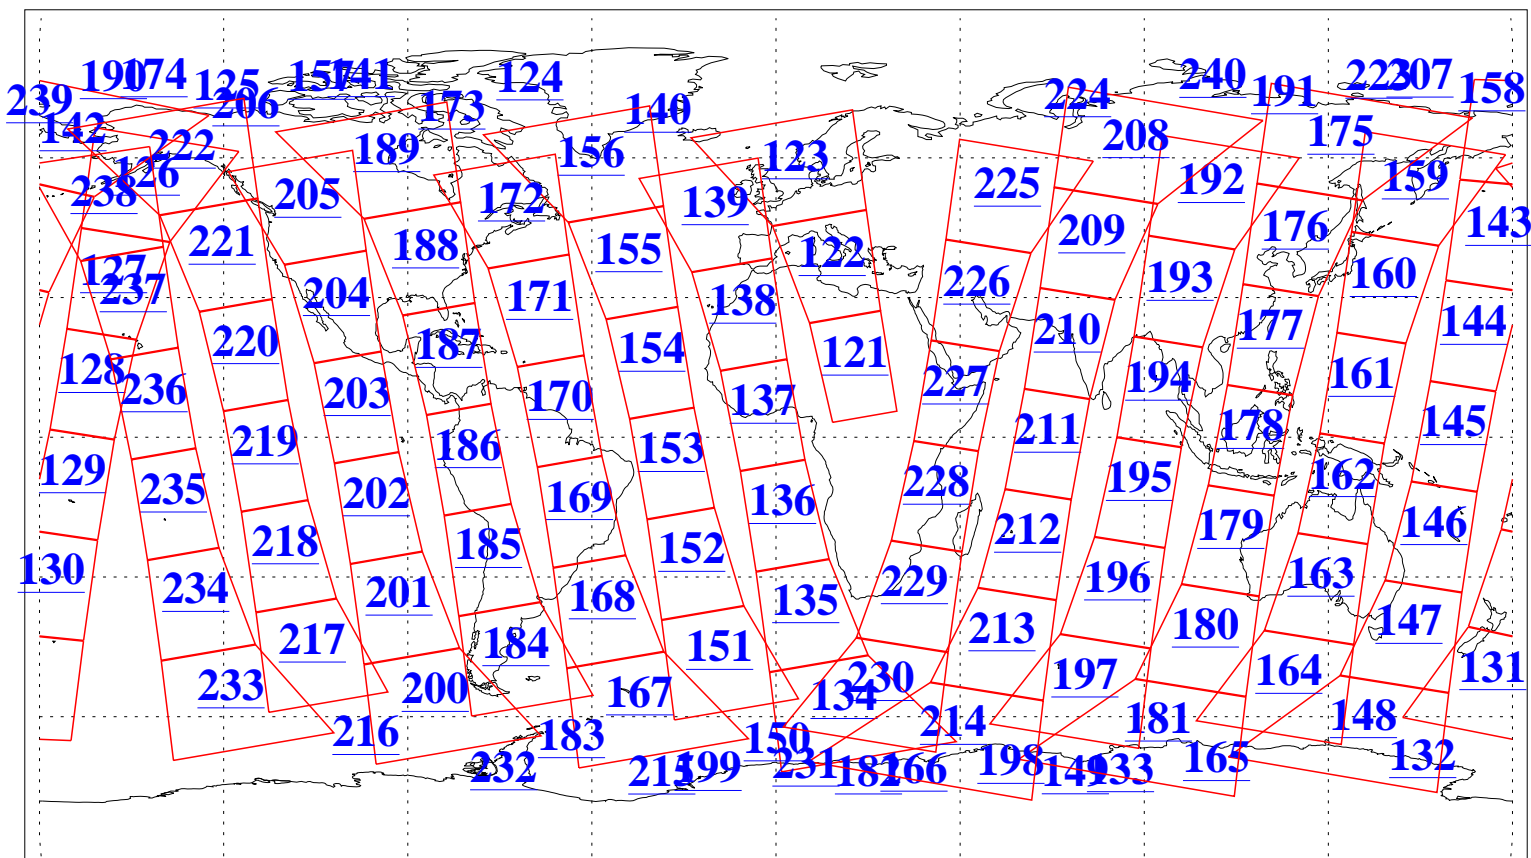

L1B Availability
AMSU Granules: 240
HSB Granules: 0
AIRS Granules: 240

13 Aug 2006
DoY 225
Aqua Day 1562
Granules: 1 to 120

Granules: 121 to 240

Legend: AMSU Available, HSB Available, AIRS Available

L1B Availability
AMSU Granules: 240
HSB Granules: 0
AIRS Granules: 240

13 Aug 2006
DoY 225
Aqua Day 1562
Ascending Granules

Descending Granules

Legend: AMSU Available, HSB Available, AIRS Available

L1B Availability
 AMSU Granules: 240
 HSB Granules: 0
 AIRS Granules: 240

13 Aug 2006
 DoY 225
 Aqua Day 1562

Northern Hemisphere Granules

Southern Hemisphere Granules

Legend: AMSU Available, HSB Available, AIRS Available