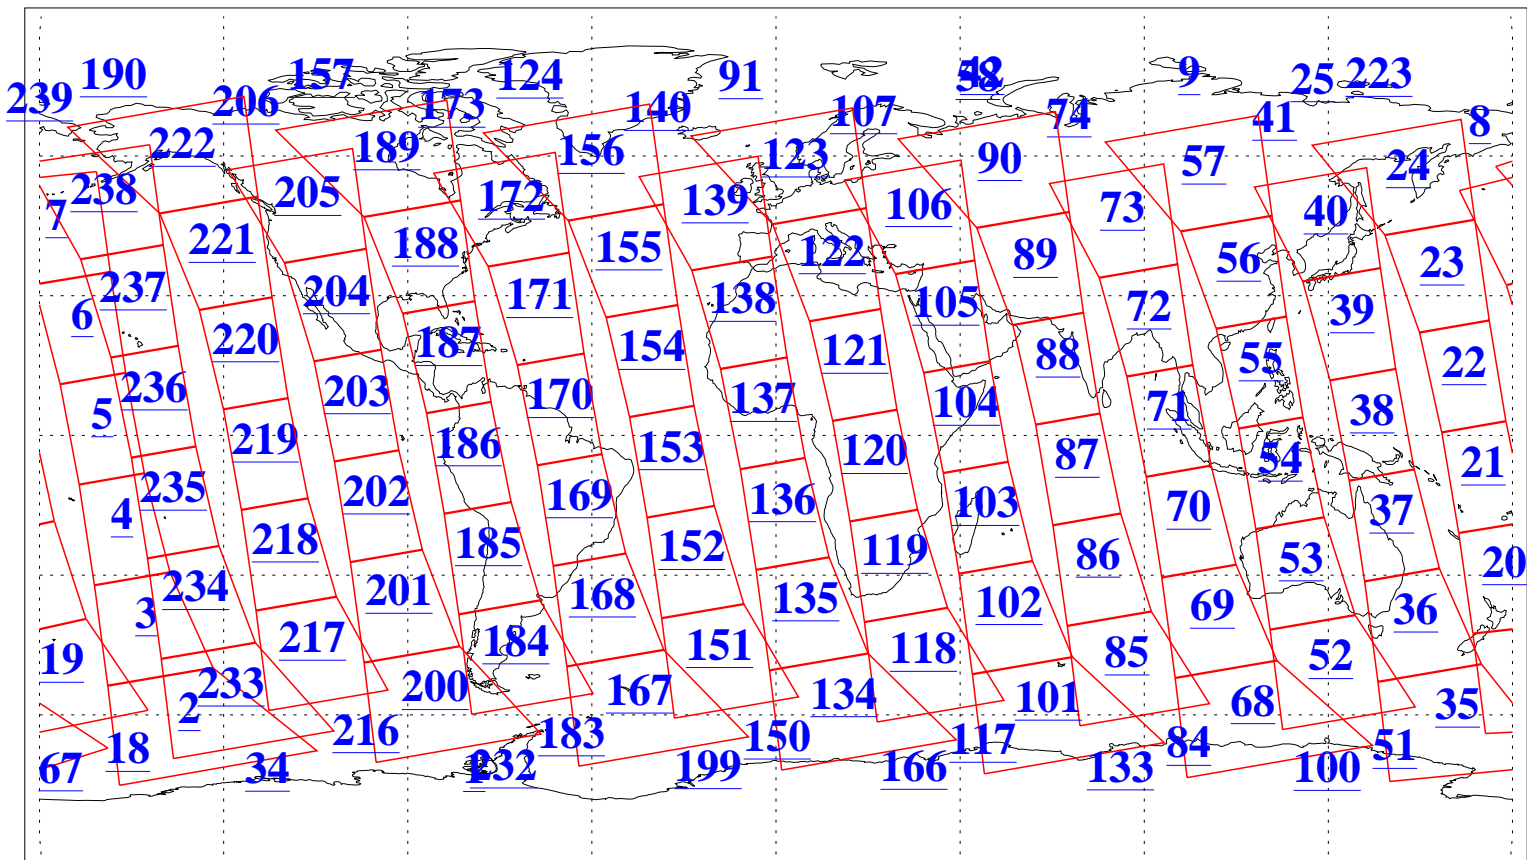

L1B Availability
AMSU Granules: 240
HSB Granules: 0
AIRS Granules: 240

13 Aug 2006
DoY 225
Aqua Day 1562
Granules: 1 to 120

Granules: 121 to 240

Legend: AMSU Available, HSB Available, AIRS Available

L1B Availability
AMSU Granules: 240
HSB Granules: 0
AIRS Granules: 240

13 Aug 2006
DoY 225
Aqua Day 1562
Ascending Granules

Descending Granules

Legend: AMSU Available, HSB Available, AIRS Available

L1B Availability
 AMSU Granules: 240
 HSB Granules: 0
 AIRS Granules: 240

13 Aug 2006
 DoY 225
 Aqua Day 1562

Northern Hemisphere Granules

Southern Hemisphere Granules

Legend: AMSU Available, HSB Available, AIRS Available