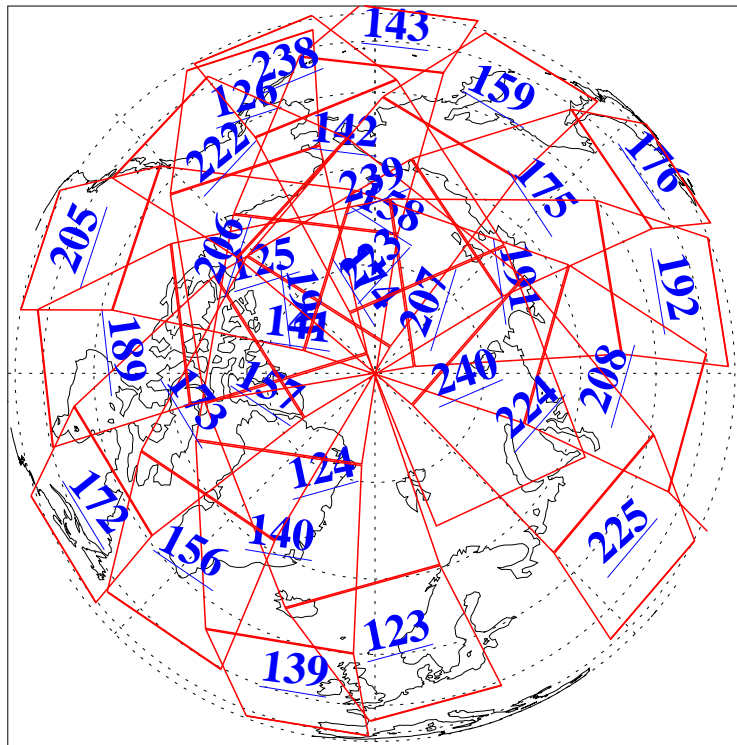

L1B Availability
AMSU Granules: 240
HSB Granules: 0
AIRS Granules: 240

13 Aug 2006
DoY 225
Aqua Day 1562
Granules: 1 to 120

Granules: 121 to 240

Legend: AMSU Available, HSB Available, AIRS Available

L1B Availability
AMSU Granules: 240
HSB Granules: 0
AIRS Granules: 240

13 Aug 2006
DoY 225
Aqua Day 1562
Ascending Granules

Descending Granules

Legend: AMSU Available, HSB Available, AIRS Available

L1B Availability
 AMSU Granules: 240
 HSB Granules: 0
 AIRS Granules: 240

13 Aug 2006
 DoY 225
 Aqua Day 1562

Northern Hemisphere Granules

Southern Hemisphere Granules

Legend: AMSU Available, HSB Available, AIRS Available