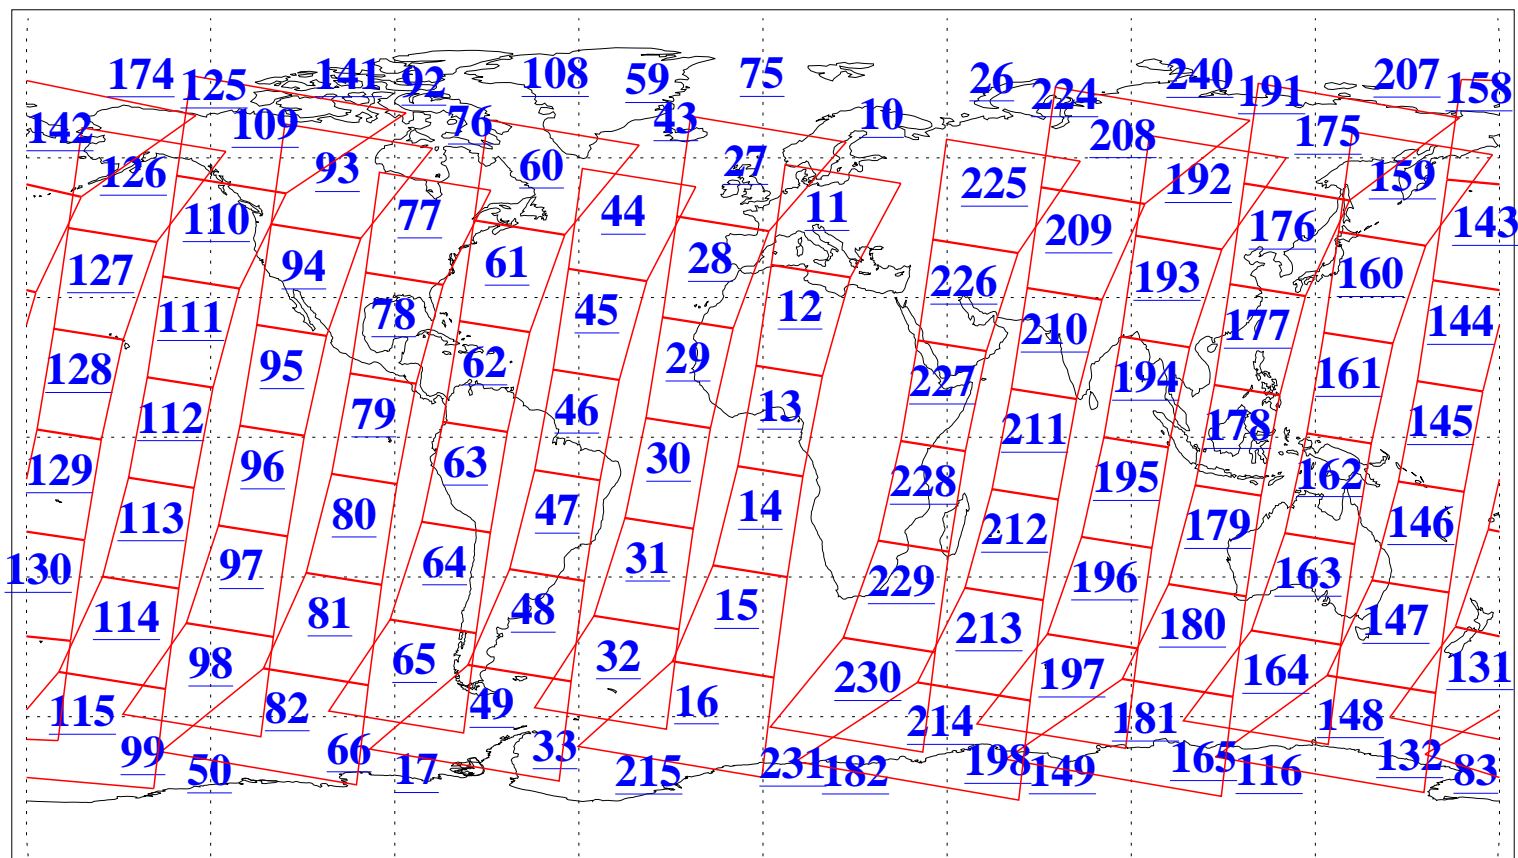

L1B Availability
AMSU Granules: 240
HSB Granules: 0
AIRS Granules: 240

13 Aug 2006
DoY 225
Aqua Day 1562
Granules: 1 to 120

Granules: 121 to 240

Legend: AMSU Available, HSB Available, AIRS Available

L1B Availability
AMSU Granules: 240
HSB Granules: 0
AIRS Granules: 240

13 Aug 2006
DoY 225
Aqua Day 1562
Ascending Granules

Descending Granules

Legend: AMSU Available, HSB Available, AIRS Available

L1B Availability
 AMSU Granules: 240
 HSB Granules: 0
 AIRS Granules: 240

13 Aug 2006
 DoY 225
 Aqua Day 1562

Northern Hemisphere Granules

Southern Hemisphere Granules

Legend: AMSU Available, HSB Available, AIRS Available