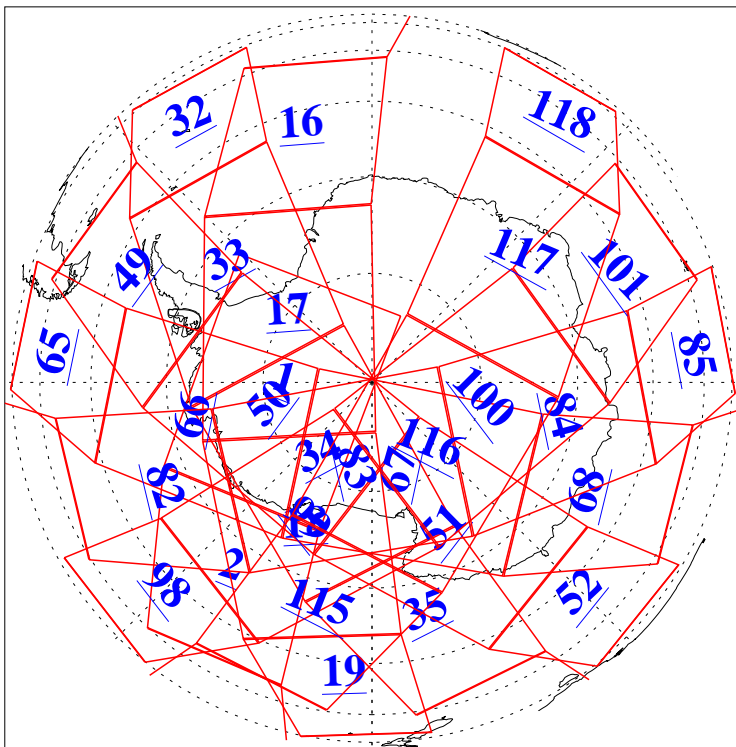

L1B Availability
AMSU Granules: 240
HSB Granules: 0
AIRS Granules: 240

13 Aug 2006
DoY 225
Aqua Day 1562
Granules: 1 to 120

Granules: 121 to 240

Legend: AMSU Available, HSB Available, AIRS Available

L1B Availability
AMSU Granules: 240
HSB Granules: 0
AIRS Granules: 240

13 Aug 2006
DoY 225
Aqua Day 1562
Ascending Granules

Descending Granules

Legend: AMSU Available, HSB Available, AIRS Available

L1B Availability
 AMSU Granules: 240
 HSB Granules: 0
 AIRS Granules: 240

13 Aug 2006
 DoY 225
 Aqua Day 1562

Northern Hemisphere Granules

Southern Hemisphere Granules

Legend: AMSU Available, HSB Available, AIRS Available