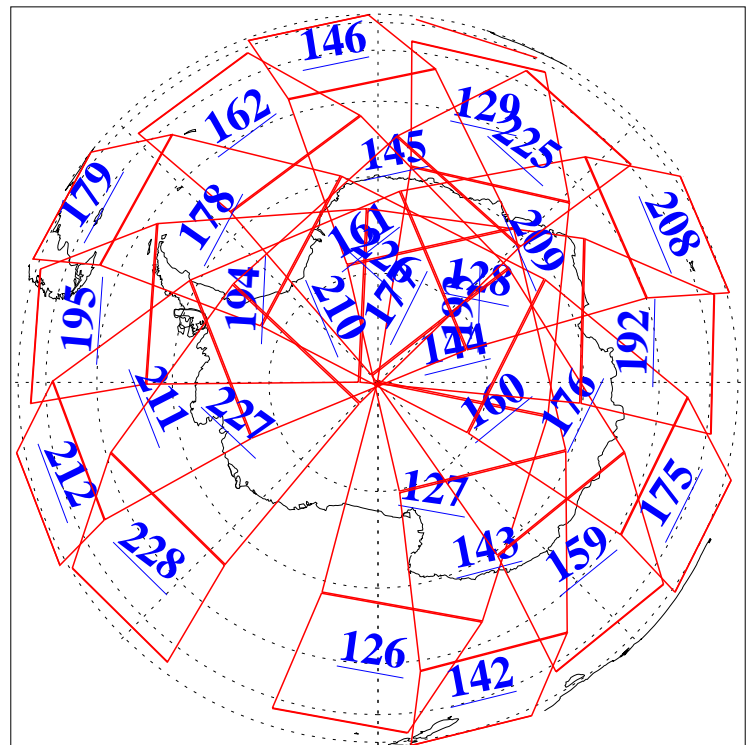

10 Aug 2006
DoY 222
Aqua Day 1559
Ascending Granules

Descending Granules

Legend: AMSU Available, HSB Available, AIRS Available

L1B Availability
 AMSU Granules: 240
 HSB Granules: 0
 AIRS Granules: 240

10 Aug 2006
 DoY 222
 Aqua Day 1559

Northern Hemisphere Granules

Southern Hemisphere Granules

Legend: AMSU Available, HSB Available, AIRS Available