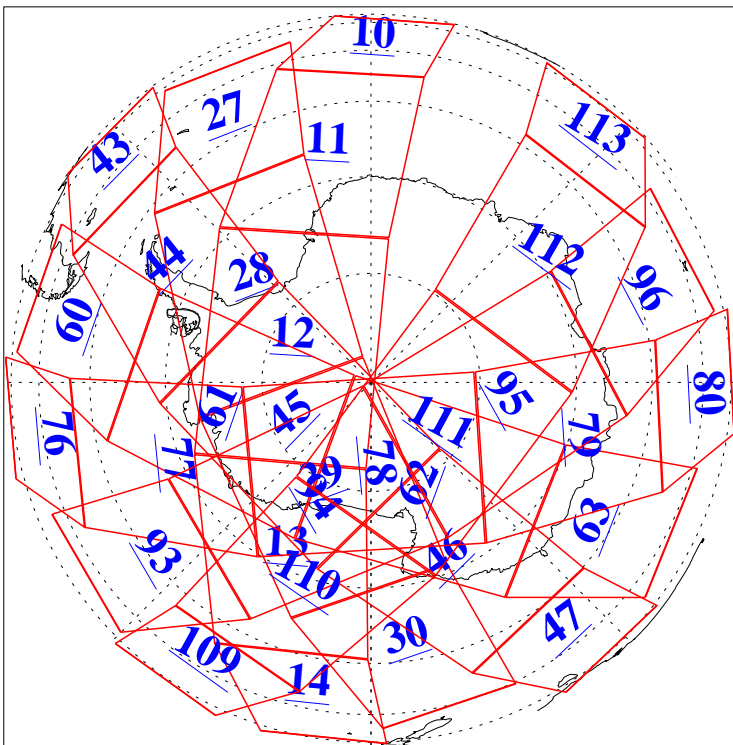

L1B Availability
AMSU Granules: 240
HSB Granules: 0
AIRS Granules: 240

10 Aug 2006
DoY 222
Aqua Day 1559
Granules: 1 to 120

Granules: 121 to 240

Legend: AMSU Available, HSB Available, AIRS Available

L1B Availability
AMSU Granules: 240
HSB Granules: 0
AIRS Granules: 240

10 Aug 2006
DoY 222
Aqua Day 1559
Ascending Granules

Descending Granules

Legend: AMSU Available, HSB Available, AIRS Available

L1B Availability
 AMSU Granules: 240
 HSB Granules: 0
 AIRS Granules: 240

10 Aug 2006
 DoY 222
 Aqua Day 1559

Northern Hemisphere Granules

Southern Hemisphere Granules

Legend: AMSU Available, HSB Available, AIRS Available