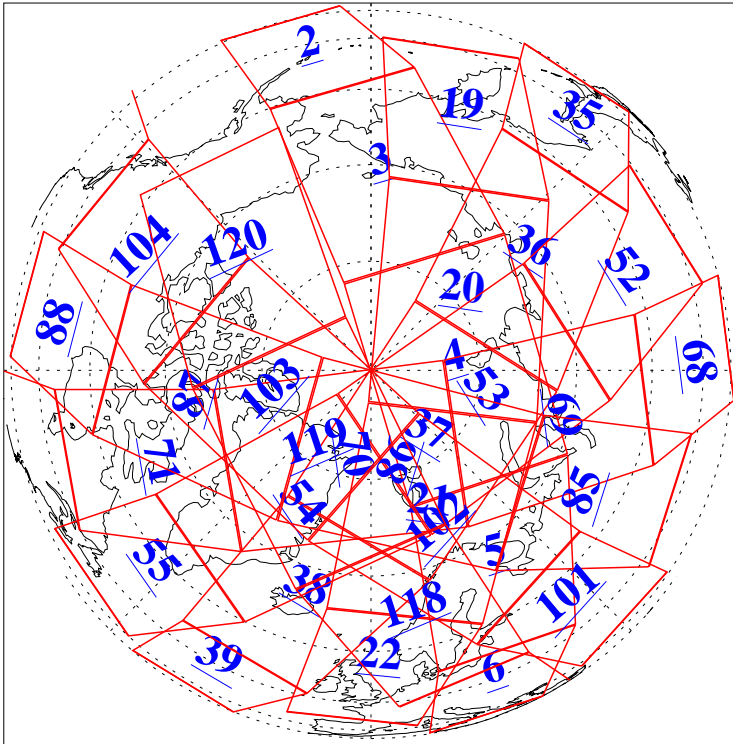

L1B Availability
AMSU Granules: 240
HSB Granules: 0
AIRS Granules: 240

10 Aug 2006
DoY 222
Aqua Day 1559
Granules: 1 to 120

Granules: 121 to 240

Legend: AMSU Available, HSB Available, AIRS Available

L1B Availability
AMSU Granules: 240
HSB Granules: 0
AIRS Granules: 240

10 Aug 2006
DoY 222
Aqua Day 1559
Ascending Granules

Descending Granules

Legend: AMSU Available, HSB Available, AIRS Available

L1B Availability
 AMSU Granules: 240
 HSB Granules: 0
 AIRS Granules: 240

10 Aug 2006
 DoY 222
 Aqua Day 1559

Northern Hemisphere Granules

Southern Hemisphere Granules

Legend: AMSU Available, HSB Available, AIRS Available