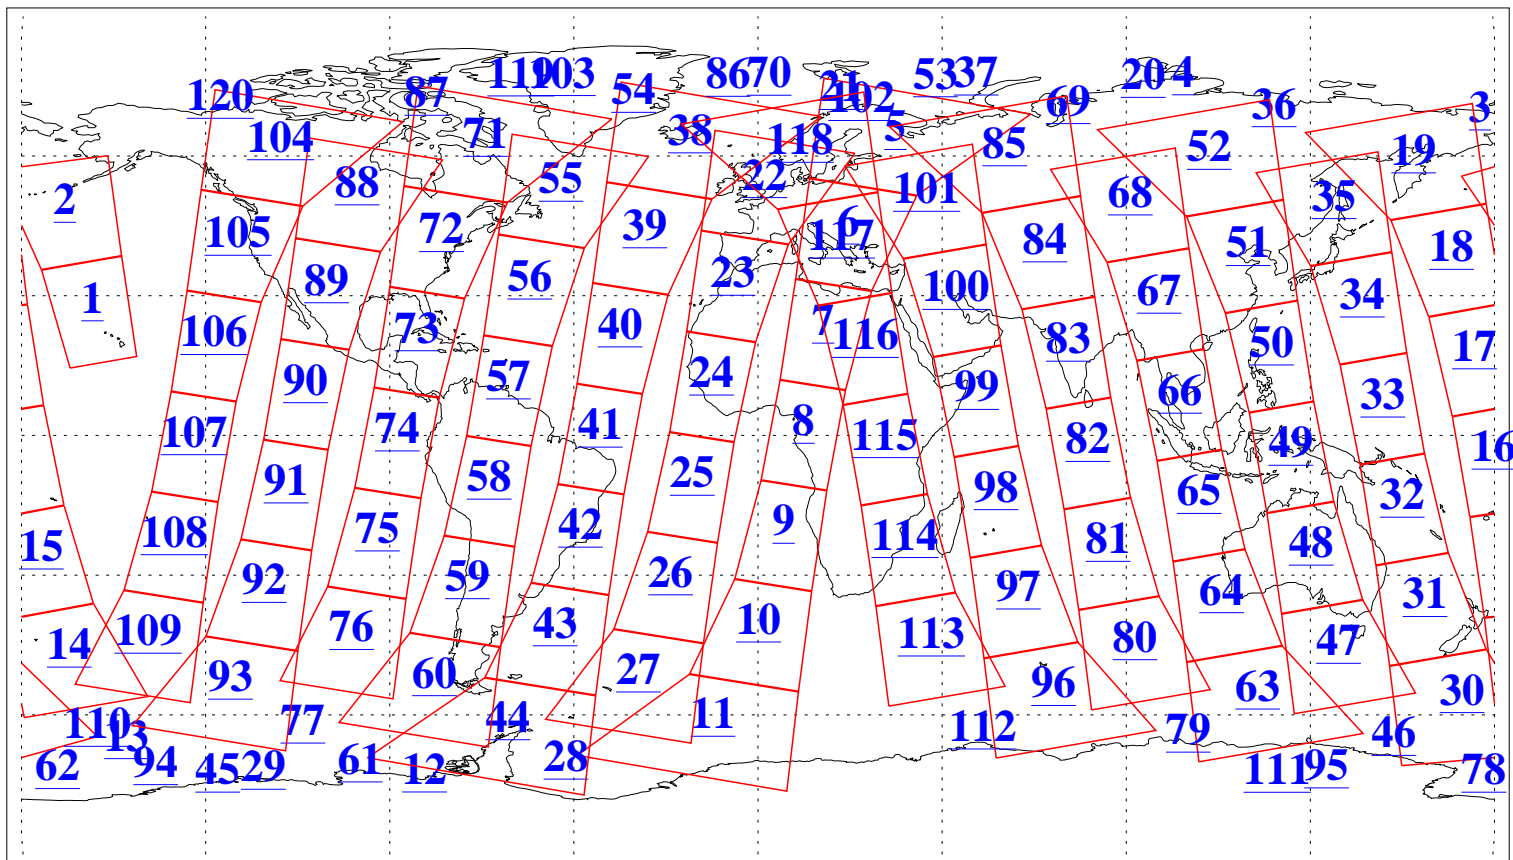

L1B Availability
AMSU Granules: 240
HSB Granules: 0
AIRS Granules: 240

10 Aug 2006
DoY 222
Aqua Day 1559
Granules: 1 to 120

Granules: 121 to 240

Legend: AMSU Available, HSB Available, AIRS Available

L1B Availability
AMSU Granules: 240
HSB Granules: 0
AIRS Granules: 240

10 Aug 2006
DoY 222
Aqua Day 1559
Ascending Granules

Descending Granules

Legend: AMSU Available, HSB Available, AIRS Available

L1B Availability
 AMSU Granules: 240
 HSB Granules: 0
 AIRS Granules: 240

10 Aug 2006
 DoY 222
 Aqua Day 1559

Northern Hemisphere Granules

Southern Hemisphere Granules

Legend: AMSU Available, HSB Available, AIRS Available