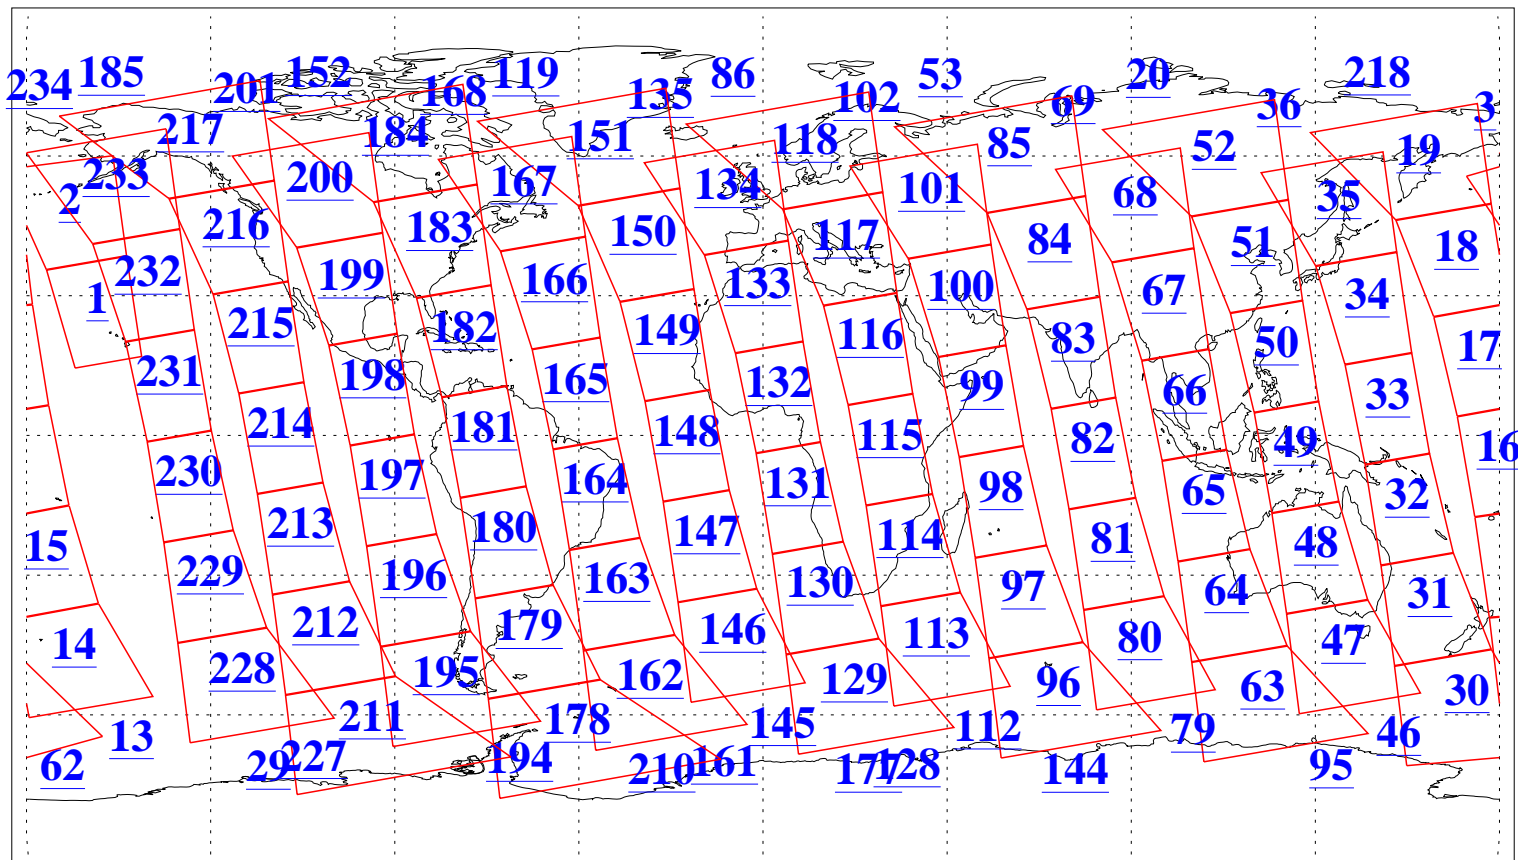

L1B Availability
AMSU Granules: 240
HSB Granules: 0
AIRS Granules: 240

10 Aug 2006
DoY 222
Aqua Day 1559
Granules: 1 to 120

Granules: 121 to 240

Legend: AMSU Available, HSB Available, AIRS Available

L1B Availability
AMSU Granules: 240
HSB Granules: 0
AIRS Granules: 240

10 Aug 2006
DoY 222
Aqua Day 1559
Ascending Granules

Descending Granules

Legend: AMSU Available, HSB Available, AIRS Available

L1B Availability
 AMSU Granules: 240
 HSB Granules: 0
 AIRS Granules: 240

10 Aug 2006
 DoY 222
 Aqua Day 1559

Northern Hemisphere Granules

Southern Hemisphere Granules

Legend: AMSU Available, HSB Available, AIRS Available