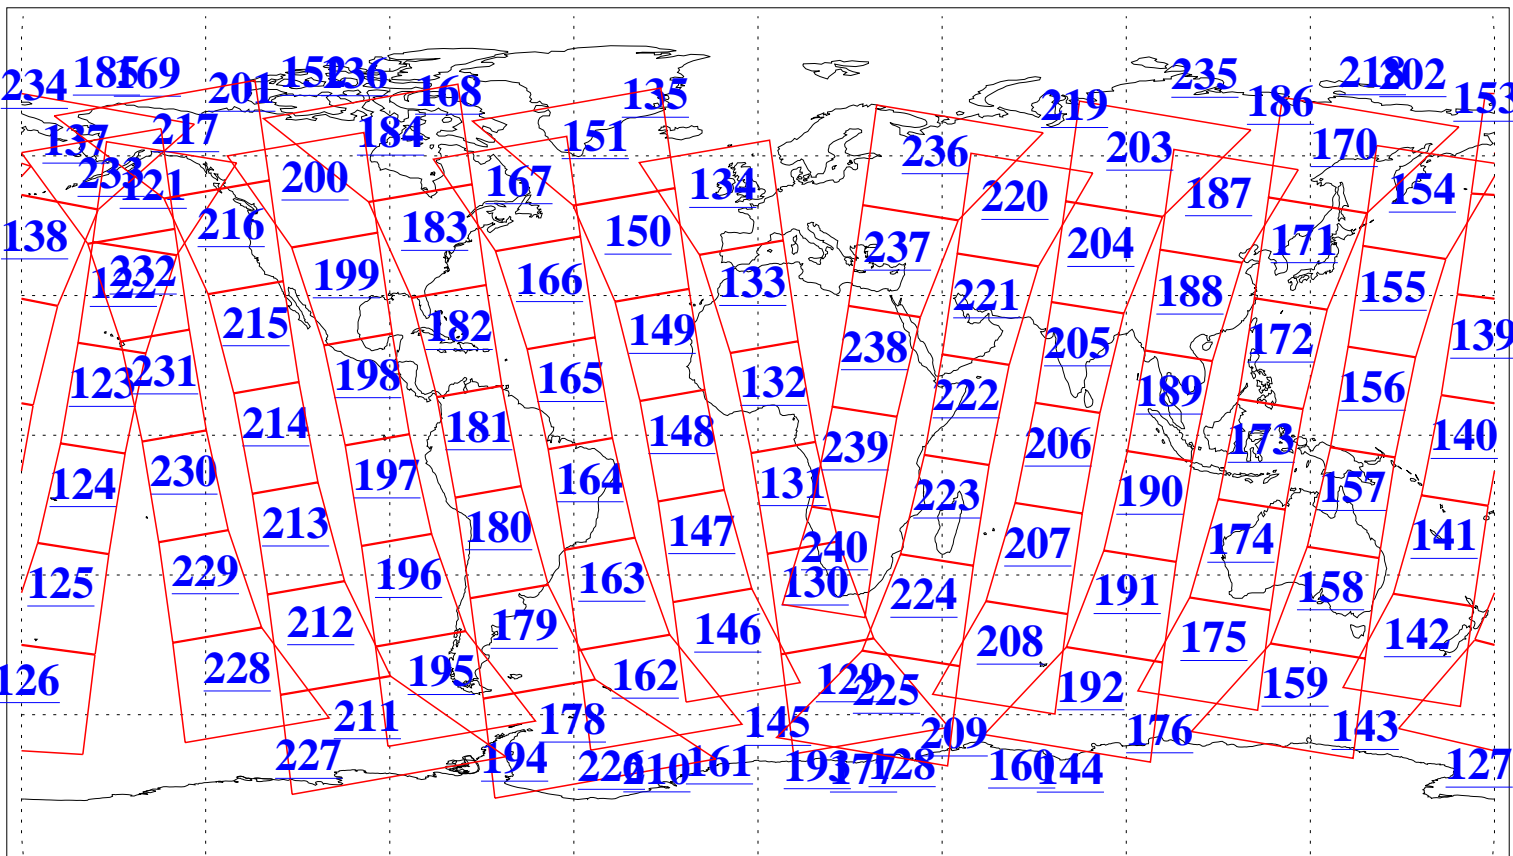

L1B Availability
AMSU Granules: 240
HSB Granules: 0
AIRS Granules: 240

10 Aug 2006
DoY 222
Aqua Day 1559
Granules: 1 to 120

Granules: 121 to 240

Legend: AMSU Available, HSB Available, AIRS Available

L1B Availability
AMSU Granules: 240
HSB Granules: 0
AIRS Granules: 240

10 Aug 2006
DoY 222
Aqua Day 1559
Ascending Granules

Descending Granules

Legend: AMSU Available, HSB Available, AIRS Available

L1B Availability
 AMSU Granules: 240
 HSB Granules: 0
 AIRS Granules: 240

10 Aug 2006
 DoY 222
 Aqua Day 1559

Northern Hemisphere Granules

Southern Hemisphere Granules

Legend: AMSU Available, HSB Available, AIRS Available