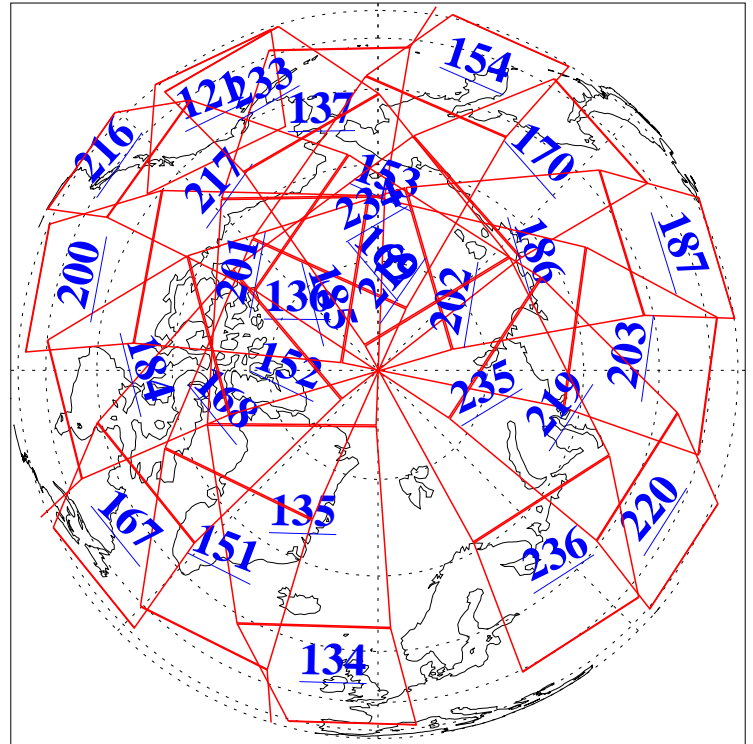

10 Aug 2006
DoY 222
Aqua Day 1559
Ascending Granules

Descending Granules

Legend: AMSU Available, HSB Available, AIRS Available

L1B Availability
 AMSU Granules: 240
 HSB Granules: 0
 AIRS Granules: 240

10 Aug 2006
 DoY 222
 Aqua Day 1559

Northern Hemisphere Granules

Southern Hemisphere Granules

Legend: AMSU Available, HSB Available, AIRS Available