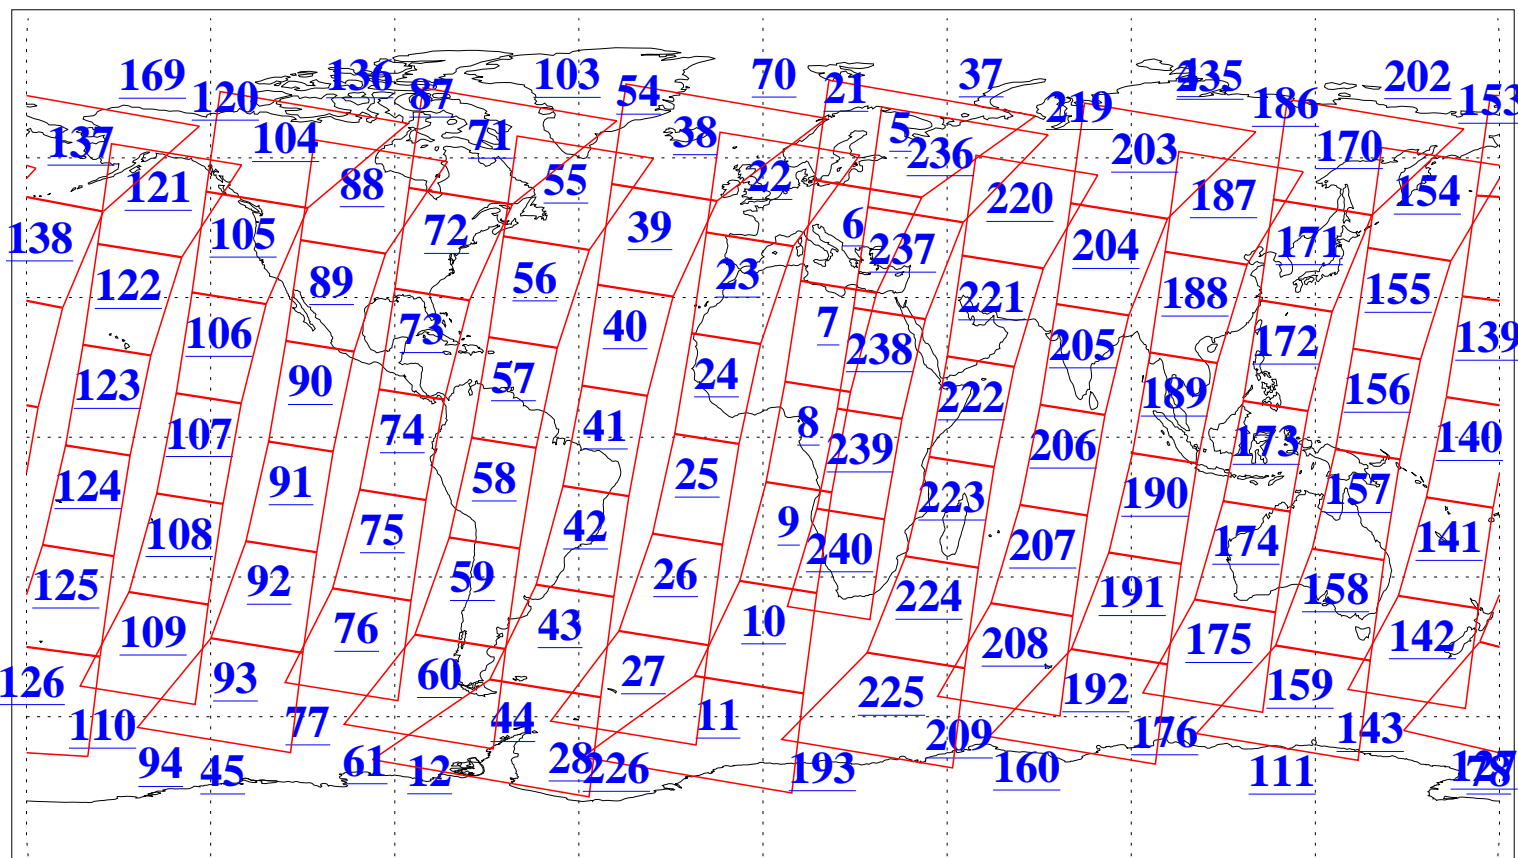

L1B Availability
AMSU Granules: 240
HSB Granules: 0
AIRS Granules: 240

10 Aug 2006
DoY 222
Aqua Day 1559
Granules: 1 to 120

Granules: 121 to 240

Legend: AMSU Available, HSB Available, AIRS Available

L1B Availability
AMSU Granules: 240
HSB Granules: 0
AIRS Granules: 240

10 Aug 2006
DoY 222
Aqua Day 1559
Ascending Granules

Descending Granules

Legend: AMSU Available, HSB Available, AIRS Available

L1B Availability
 AMSU Granules: 240
 HSB Granules: 0
 AIRS Granules: 240

10 Aug 2006
 DoY 222
 Aqua Day 1559