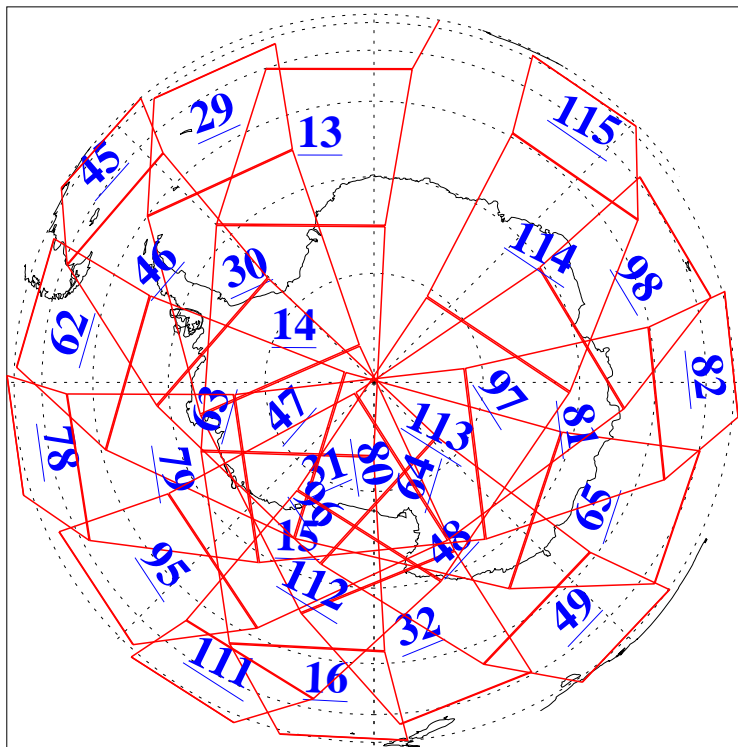

L1B Availability
 AMSU Granules: 240
 HSB Granules: 0
 AIRS Granules: 240

8 Aug 2006
 DoY 220
 Aqua Day 1557
 Granules: 1 to 120

Granules: 121 to 240

Legend: AMSU Available, HSB Available, AIRS Available

L1B Availability
 AMSU Granules: 240
 HSB Granules: 0
 AIRS Granules: 240

8 Aug 2006
 DoY 220
 Aqua Day 1557
 Ascending Granules

Descending Granules

Legend: AMSU Available, HSB Available, AIRS Available

L1B Availability
 AMSU Granules: 240
 HSB Granules: 0
 AIRS Granules: 240

8 Aug 2006
 DoY 220
 Aqua Day 1557

Northern Hemisphere Granules

Southern Hemisphere Granules

Legend: AMSU Available, HSB Available, AIRS Available