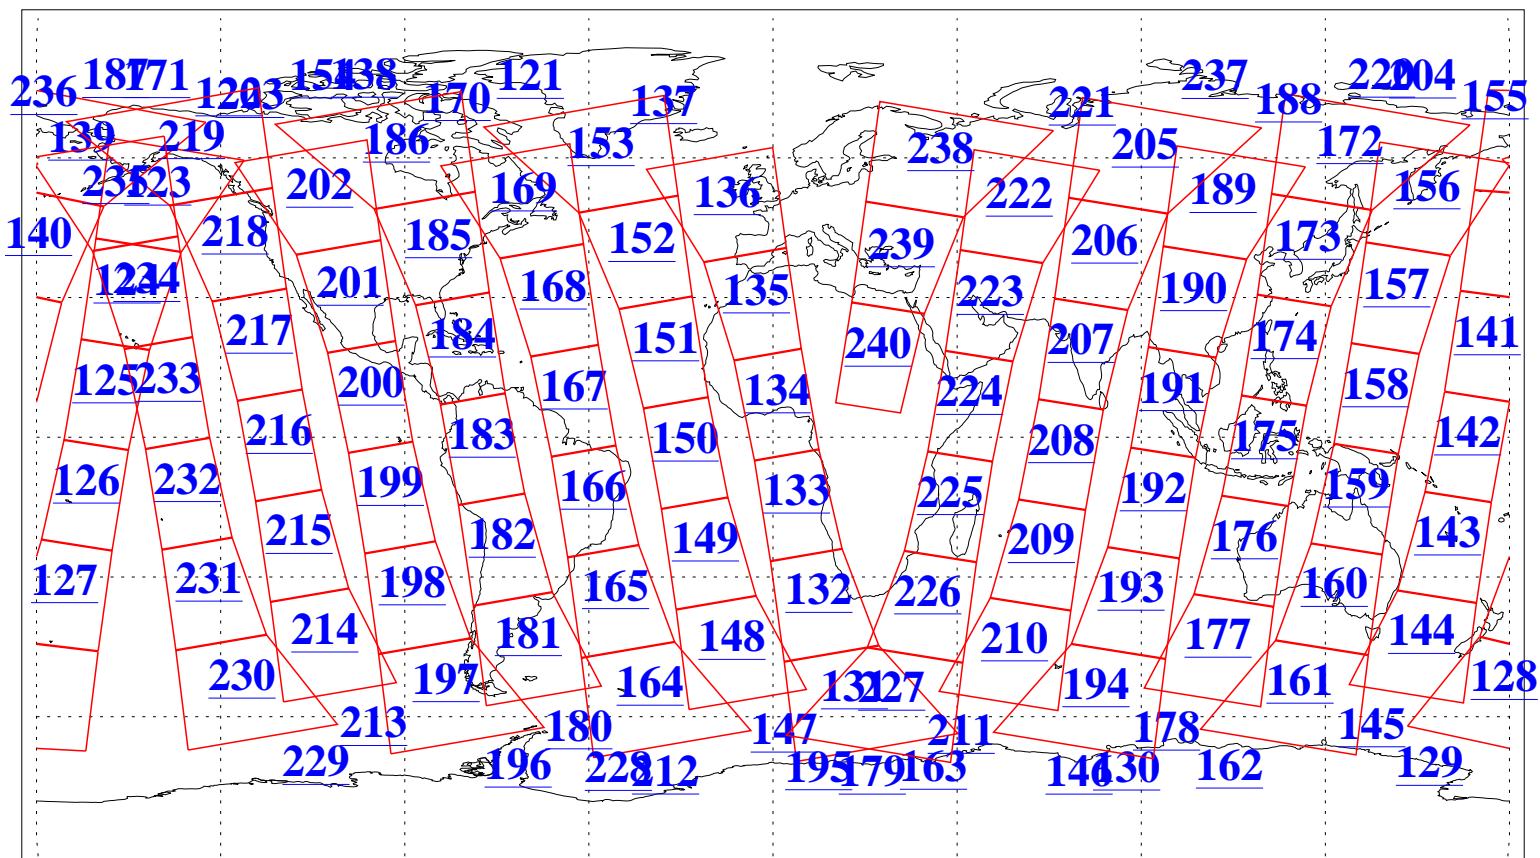

L1B Availability
 AMSU Granules: 240
 HSB Granules: 0
 AIRS Granules: 240

8 Aug 2006
 DoY 220
 Aqua Day 1557
 Granules: 1 to 120

Granules: 121 to 240

Legend: AMSU Available, HSB Available, AIRS Available

L1B Availability
 AMSU Granules: 240
 HSB Granules: 0
 AIRS Granules: 240

8 Aug 2006
 DoY 220
 Aqua Day 1557
 Ascending Granules

Descending Granules

Legend: AMSU Available, HSB Available, AIRS Available

L1B Availability
 AMSU Granules: 240
 HSB Granules: 0
 AIRS Granules: 240