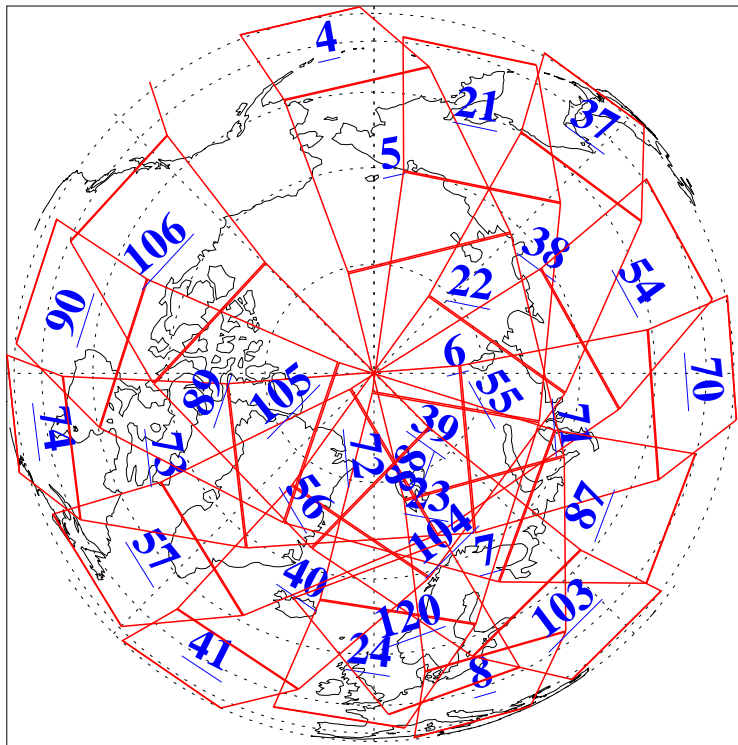

L1B Availability
 AMSU Granules: 240
 HSB Granules: 0
 AIRS Granules: 240

8 Aug 2006
 DoY 220
 Aqua Day 1557
 Granules: 1 to 120

Granules: 121 to 240

Legend: AMSU Available, HSB Available, AIRS Available

L1B Availability
 AMSU Granules: 240
 HSB Granules: 0
 AIRS Granules: 240

8 Aug 2006
 DoY 220
 Aqua Day 1557
 Ascending Granules

Descending Granules

Legend: AMSU Available, HSB Available, AIRS Available

L1B Availability
 AMSU Granules: 240
 HSB Granules: 0
 AIRS Granules: 240

8 Aug 2006
 DoY 220
 Aqua Day 1557

Northern Hemisphere Granules

Southern Hemisphere Granules

Legend: AMSU Available, HSB Available, AIRS Available