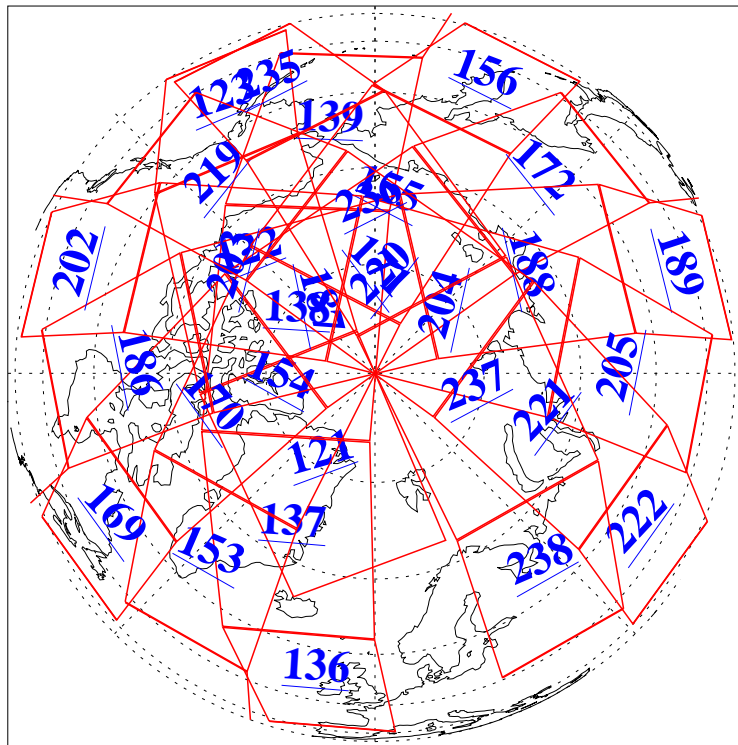

L1B Availability
 AMSU Granules: 240
 HSB Granules: 0
 AIRS Granules: 240

8 Aug 2006
 DoY 220
 Aqua Day 1557
 Granules: 1 to 120

Granules: 121 to 240

Legend: AMSU Available, HSB Available, AIRS Available

L1B Availability
 AMSU Granules: 240
 HSB Granules: 0
 AIRS Granules: 240

8 Aug 2006
 DoY 220
 Aqua Day 1557
 Ascending Granules

Descending Granules

Legend: AMSU Available, HSB Available, AIRS Available

L1B Availability
 AMSU Granules: 240
 HSB Granules: 0
 AIRS Granules: 240

8 Aug 2006
 DoY 220
 Aqua Day 1557

Northern Hemisphere Granules

Southern Hemisphere Granules

Legend: AMSU Available, HSB Available, AIRS Available