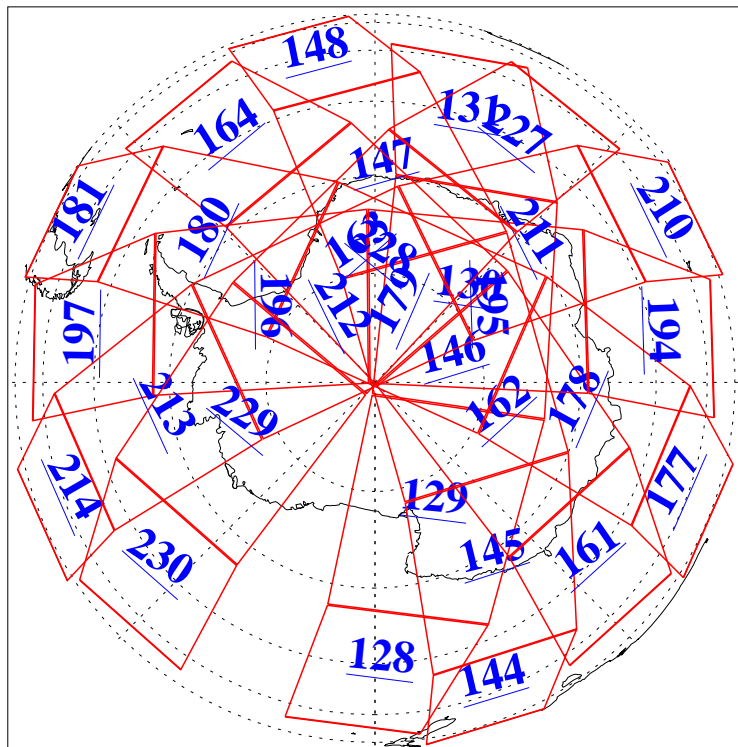

Legend: AMSU Available, HSB Available, AIRS Available