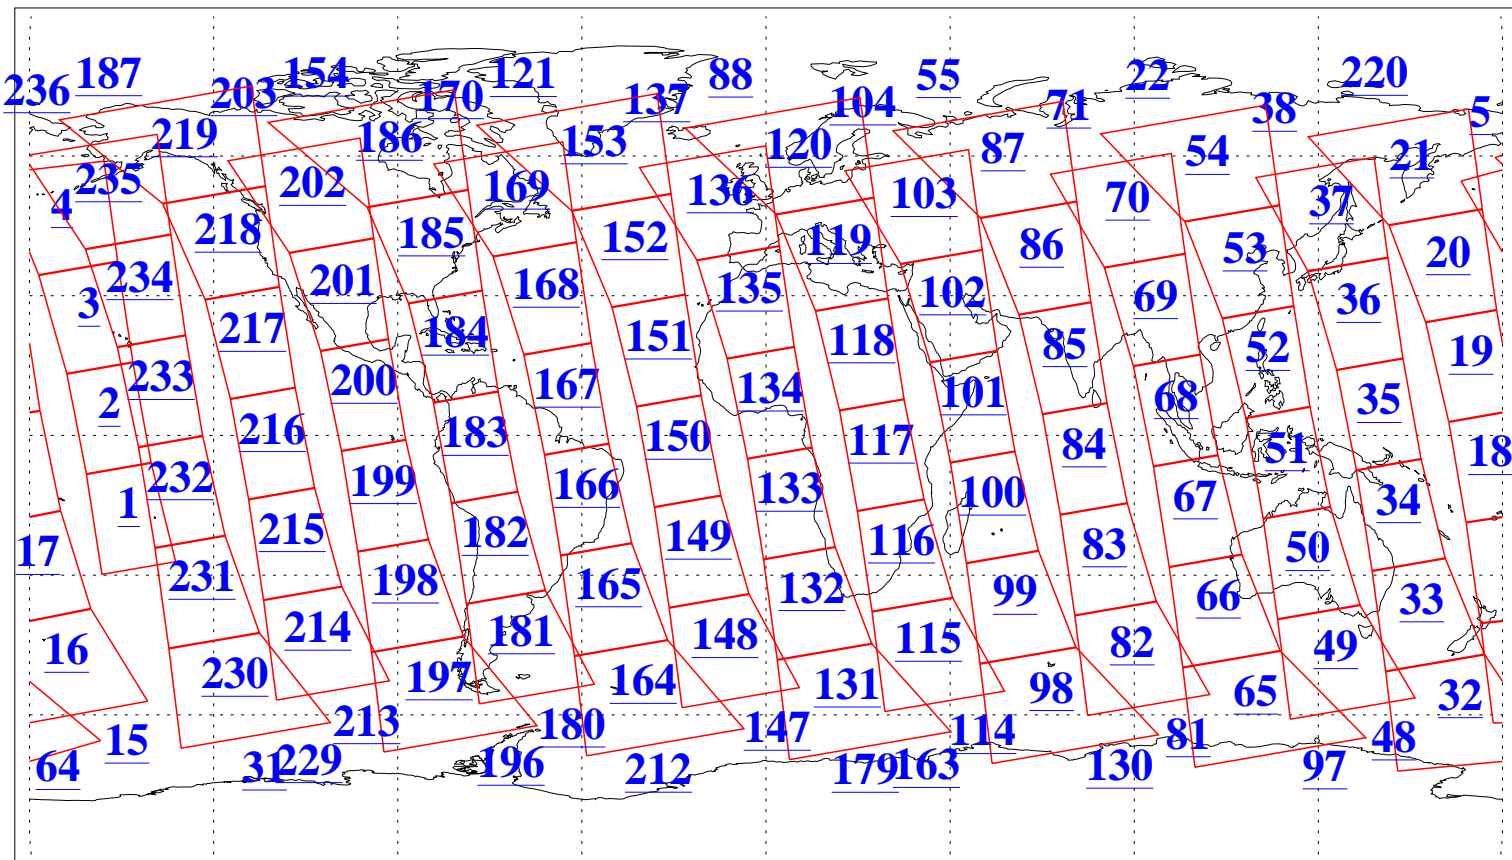

L1B Availability
 AMSU Granules: 240
 HSB Granules: 0
 AIRS Granules: 240

8 Aug 2006
 DoY 220
 Aqua Day 1557
 Granules: 1 to 120

Granules: 121 to 240

Legend: AMSU Available, HSB Available, AIRS Available

L1B Availability
 AMSU Granules: 240
 HSB Granules: 0
 AIRS Granules: 240

8 Aug 2006
 DoY 220
 Aqua Day 1557
 Ascending Granules

Descending Granules

Legend: AMSU Available, HSB Available, AIRS Available

L1B Availability
 AMSU Granules: 240
 HSB Granules: 0
 AIRS Granules: 240

8 Aug 2006
 DoY 220
 Aqua Day 1557

Northern Hemisphere Granules

Southern Hemisphere Granules

Legend: AMSU Available, HSB Available, AIRS Available