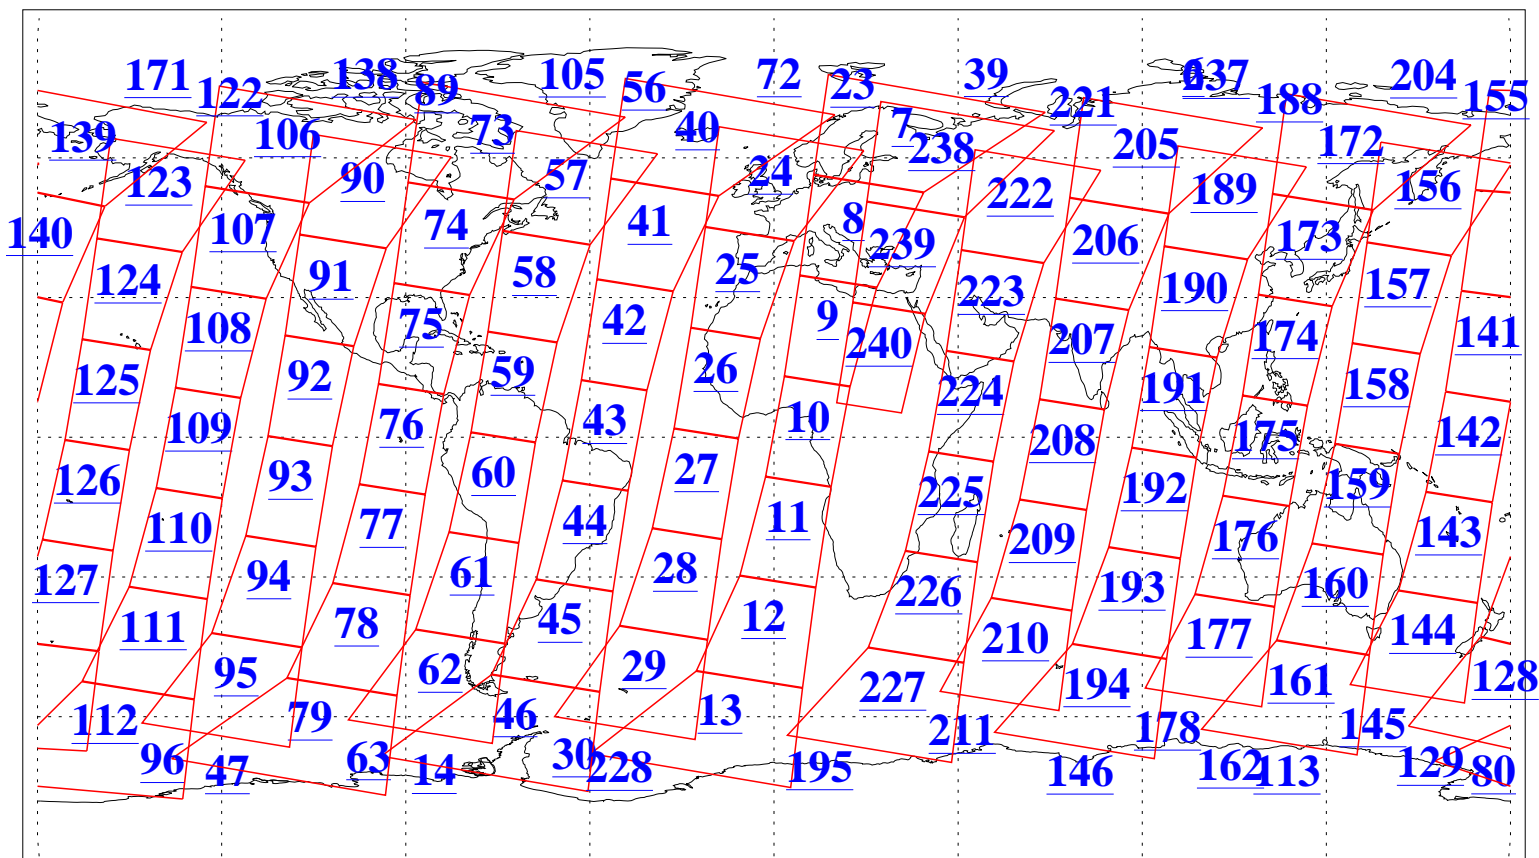

L1B Availability
 AMSU Granules: 240
 HSB Granules: 0
 AIRS Granules: 240

8 Aug 2006
 DoY 220
 Aqua Day 1557
 Granules: 1 to 120

Granules: 121 to 240

Legend: AMSU Available, HSB Available, AIRS Available

L1B Availability
 AMSU Granules: 240
 HSB Granules: 0
 AIRS Granules: 240

8 Aug 2006
 DoY 220
 Aqua Day 1557
 Ascending Granules

Descending Granules

Legend: AMSU Available, HSB Available, AIRS Available

L1B Availability
 AMSU Granules: 240
 HSB Granules: 0
 AIRS Granules: 240

8 Aug 2006
 DoY 220
 Aqua Day 1557

Northern Hemisphere Granules

Southern Hemisphere Granules

Legend: AMSU Available, HSB Available, AIRS Available