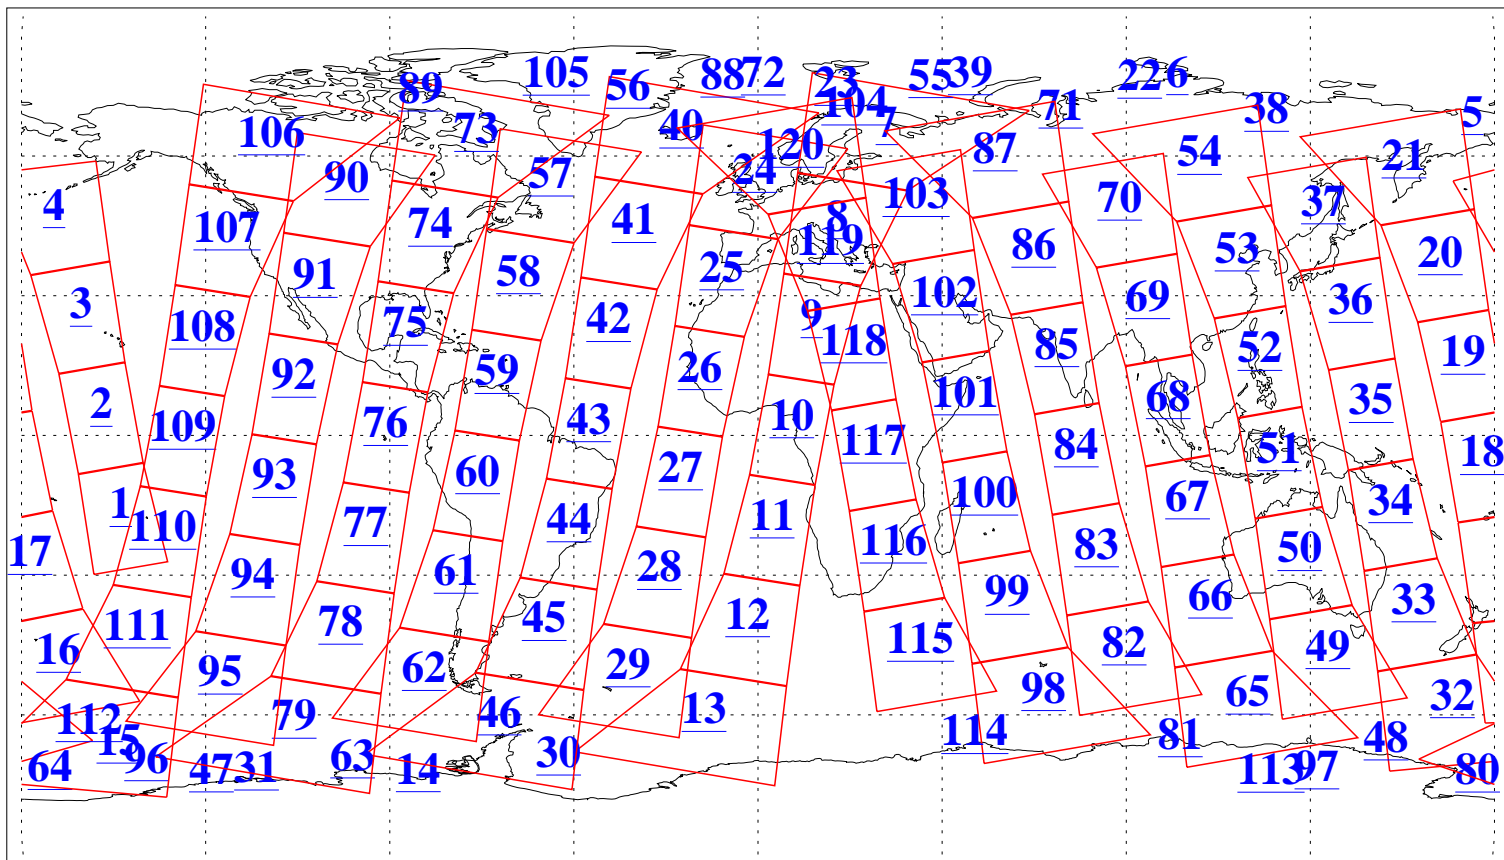

L1B Availability
 AMSU Granules: 240
 HSB Granules: 0
 AIRS Granules: 240

8 Aug 2006
 DoY 220
 Aqua Day 1557
 Granules: 1 to 120

Granules: 121 to 240

Legend: AMSU Available, HSB Available, AIRS Available

L1B Availability
 AMSU Granules: 240
 HSB Granules: 0
 AIRS Granules: 240

8 Aug 2006
 DoY 220
 Aqua Day 1557
 Ascending Granules

Descending Granules

Legend: AMSU Available, HSB Available, AIRS Available

L1B Availability
 AMSU Granules: 240
 HSB Granules: 0
 AIRS Granules: 240

8 Aug 2006
 DoY 220
 Aqua Day 1557

Northern Hemisphere Granules

Southern Hemisphere Granules

Legend: AMSU Available, HSB Available, AIRS Available