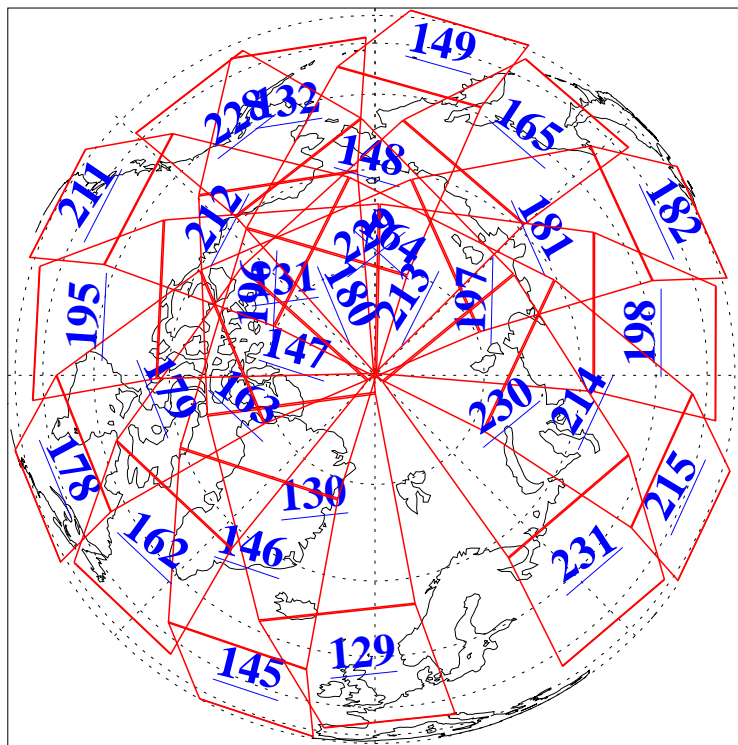

L1B Availability
AMSU Granules: 240
HSB Granules: 0
AIRS Granules: 240

7 Aug 2006
DoY 219
Aqua Day 1556
Granules: 1 to 120

Granules: 121 to 240

Legend: AMSU Available, HSB Available, AIRS Available

L1B Availability
AMSU Granules: 240
HSB Granules: 0
AIRS Granules: 240

7 Aug 2006
DoY 219
Aqua Day 1556
Ascending Granules

Descending Granules

Legend: AMSU Available, HSB Available, AIRS Available

L1B Availability
 AMSU Granules: 240
 HSB Granules: 0
 AIRS Granules: 240

7 Aug 2006
 DoY 219
 Aqua Day 1556

Northern Hemisphere Granules

Southern Hemisphere Granules

Legend: AMSU Available, HSB Available, AIRS Available