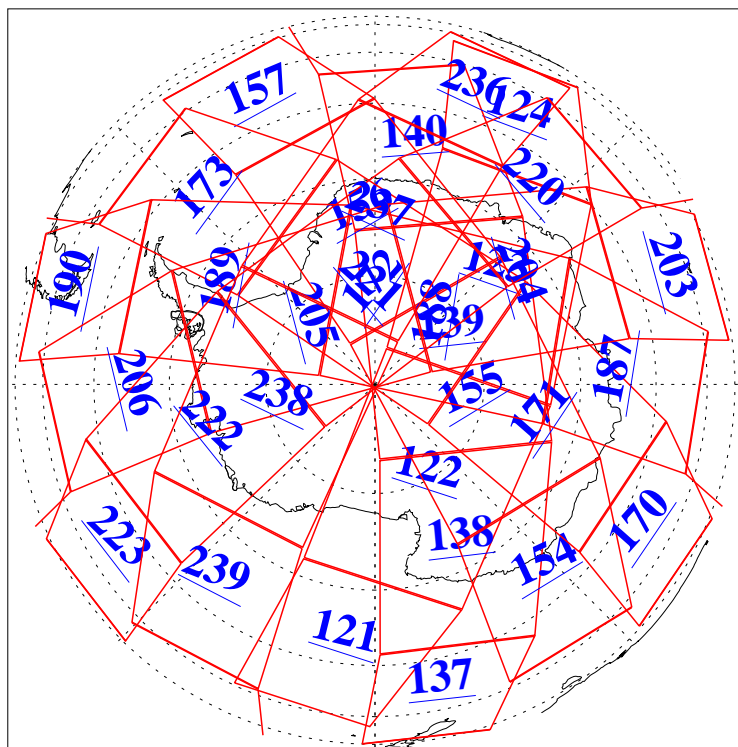

L1B Availability
AMSU Granules: 240
HSB Granules: 0
AIRS Granules: 240

7 Aug 2006
DoY 219
Aqua Day 1556
Granules: 1 to 120

Granules: 121 to 240

Legend: AMSU Available, HSB Available, AIRS Available

L1B Availability
AMSU Granules: 240
HSB Granules: 0
AIRS Granules: 240

7 Aug 2006
DoY 219
Aqua Day 1556
Ascending Granules

Descending Granules

Legend: AMSU Available, HSB Available, AIRS Available

L1B Availability
 AMSU Granules: 240
 HSB Granules: 0
 AIRS Granules: 240

7 Aug 2006
 DoY 219
 Aqua Day 1556

Northern Hemisphere Granules

Southern Hemisphere Granules

Legend: AMSU Available, HSB Available, AIRS Available