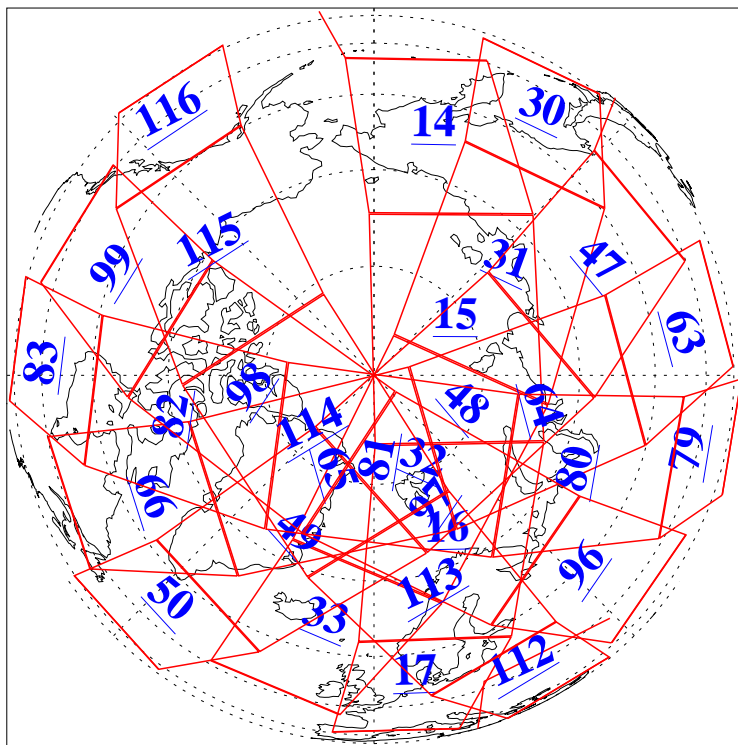

L1B Availability
AMSU Granules: 240
HSB Granules: 0
AIRS Granules: 240

7 Aug 2006
DoY 219
Aqua Day 1556
Granules: 1 to 120

Granules: 121 to 240

Legend: AMSU Available, HSB Available, AIRS Available

L1B Availability
AMSU Granules: 240
HSB Granules: 0
AIRS Granules: 240

7 Aug 2006
DoY 219
Aqua Day 1556
Ascending Granules

Descending Granules

Legend: AMSU Available, HSB Available, AIRS Available

L1B Availability
 AMSU Granules: 240
 HSB Granules: 0
 AIRS Granules: 240

7 Aug 2006
 DoY 219
 Aqua Day 1556

Northern Hemisphere Granules

Southern Hemisphere Granules

Legend: AMSU Available, HSB Available, AIRS Available