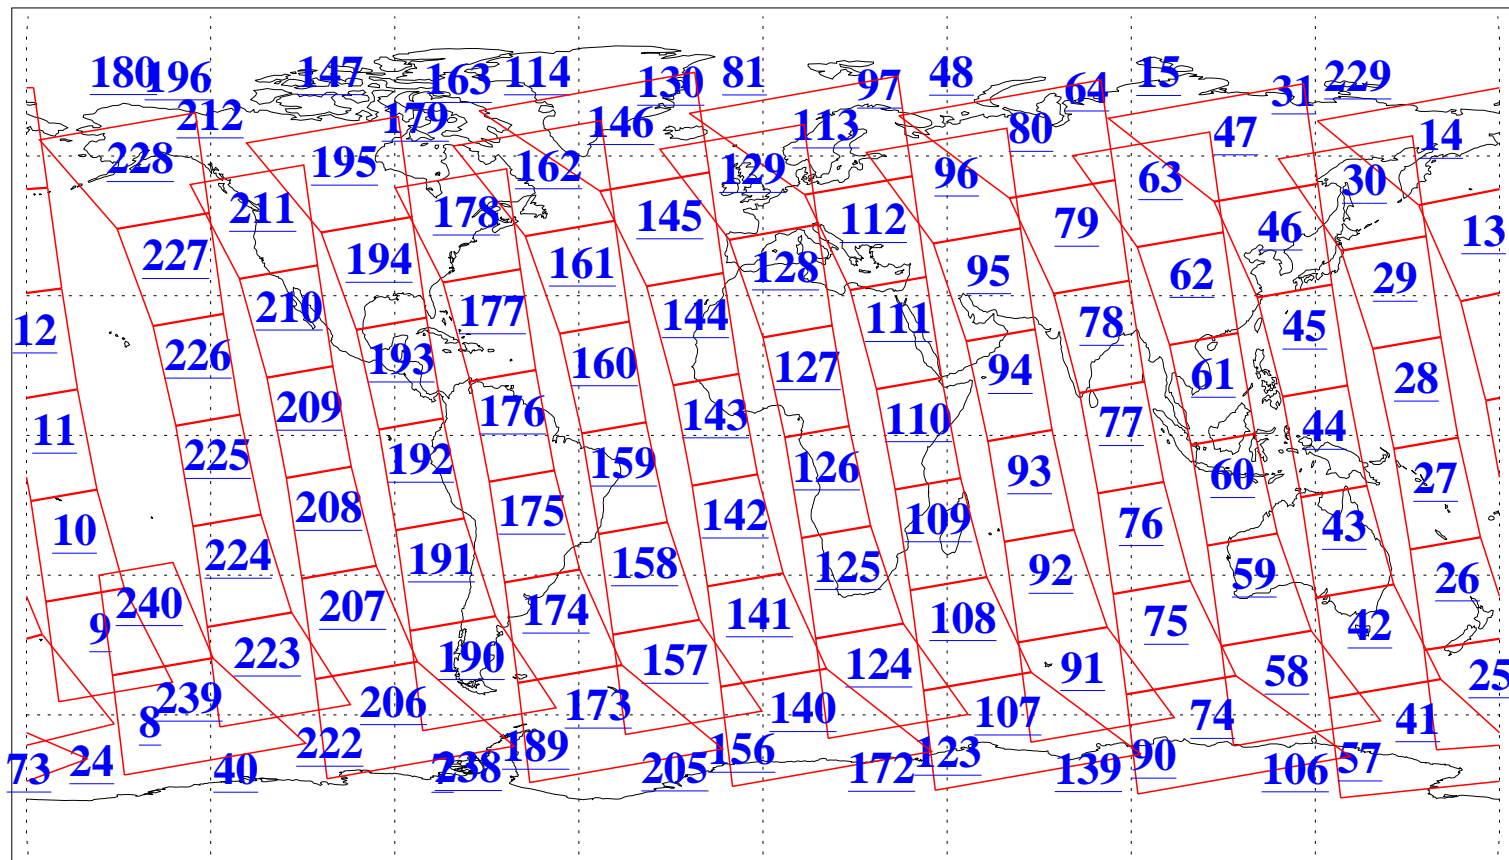

L1B Availability
AMSU Granules: 240
HSB Granules: 0
AIRS Granules: 240

7 Aug 2006
DoY 219
Aqua Day 1556
Granules: 1 to 120

Granules: 121 to 240

Legend: AMSU Available, HSB Available, AIRS Available

L1B Availability
AMSU Granules: 240
HSB Granules: 0
AIRS Granules: 240

7 Aug 2006
DoY 219
Aqua Day 1556
Ascending Granules

Descending Granules

Legend: AMSU Available, HSB Available, AIRS Available

L1B Availability
 AMSU Granules: 240
 HSB Granules: 0
 AIRS Granules: 240

7 Aug 2006
 DoY 219
 Aqua Day 1556

Northern Hemisphere Granules

Southern Hemisphere Granules

Legend: AMSU Available, HSB Available, AIRS Available