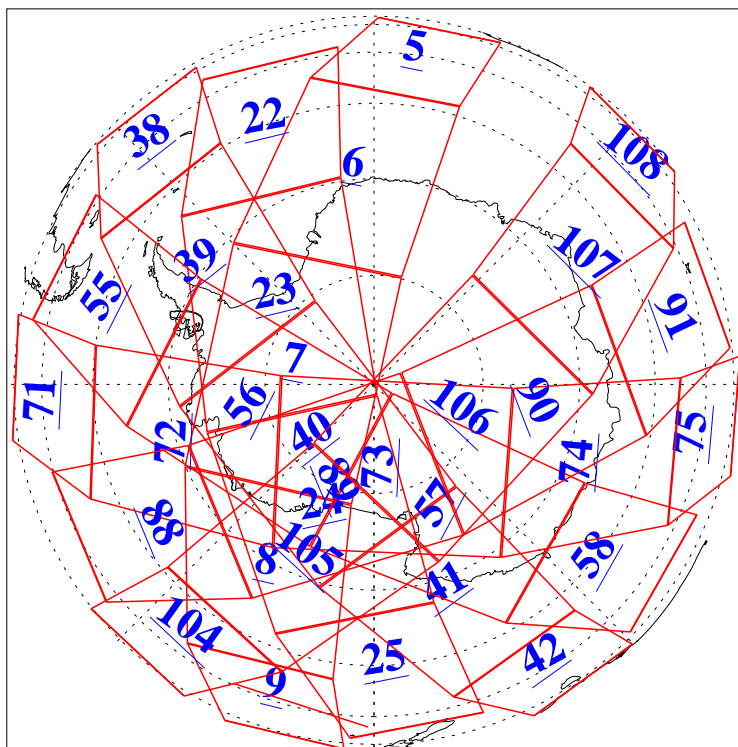

L1B Availability
AMSU Granules: 240
HSB Granules: 0
AIRS Granules: 240

7 Aug 2006
DoY 219
Aqua Day 1556
Granules: 1 to 120

Granules: 121 to 240

Legend: AMSU Available, HSB Available, AIRS Available

L1B Availability
AMSU Granules: 240
HSB Granules: 0
AIRS Granules: 240

7 Aug 2006
DoY 219
Aqua Day 1556
Ascending Granules

Descending Granules

Legend: AMSU Available, HSB Available, AIRS Available

L1B Availability
 AMSU Granules: 240
 HSB Granules: 0
 AIRS Granules: 240

7 Aug 2006
 DoY 219
 Aqua Day 1556

Northern Hemisphere Granules

Southern Hemisphere Granules

Legend: AMSU Available, HSB Available, AIRS Available