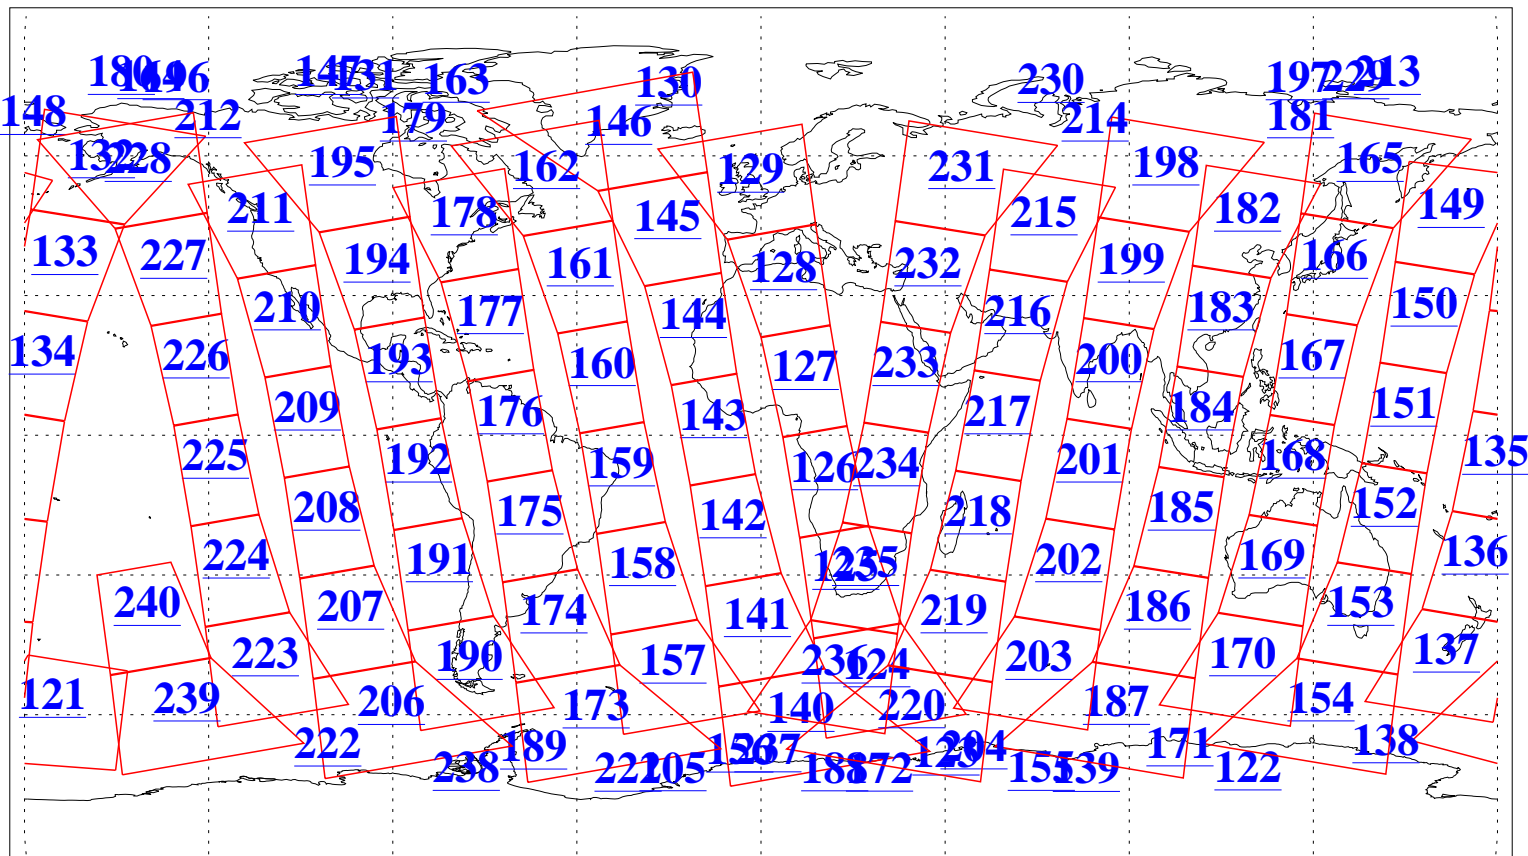

L1B Availability
AMSU Granules: 240
HSB Granules: 0
AIRS Granules: 240

7 Aug 2006
DoY 219
Aqua Day 1556
Granules: 1 to 120

Granules: 121 to 240

Legend: AMSU Available, HSB Available, AIRS Available

L1B Availability
AMSU Granules: 240
HSB Granules: 0
AIRS Granules: 240

7 Aug 2006
DoY 219
Aqua Day 1556
Ascending Granules

Descending Granules

Legend: AMSU Available, HSB Available, AIRS Available

L1B Availability
 AMSU Granules: 240
 HSB Granules: 0
 AIRS Granules: 240

7 Aug 2006
 DoY 219
 Aqua Day 1556

Northern Hemisphere Granules

Southern Hemisphere Granules

Legend: AMSU Available, HSB Available, AIRS Available