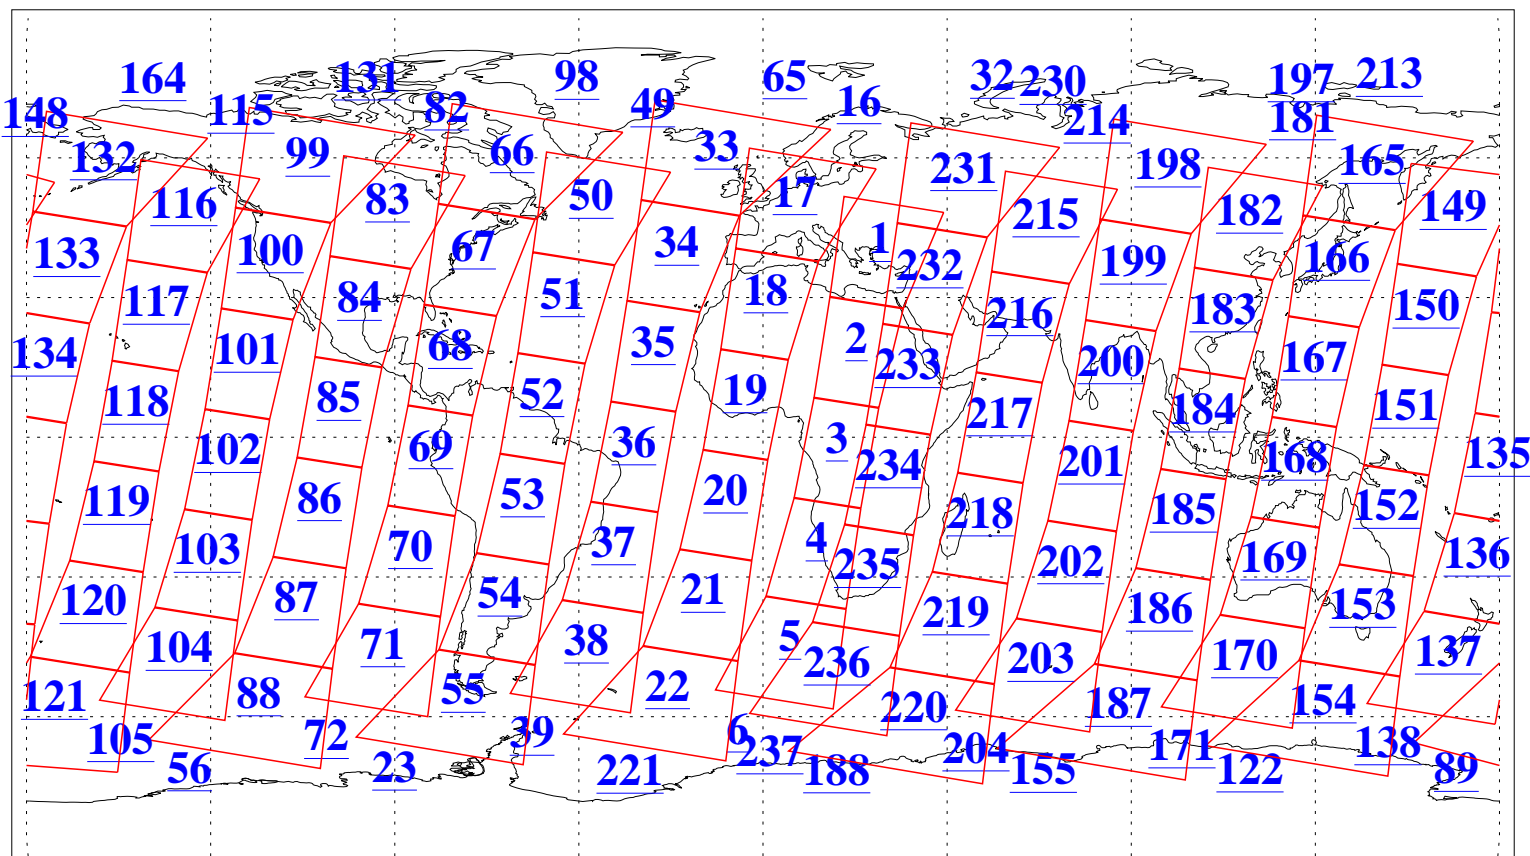

L1B Availability
AMSU Granules: 240
HSB Granules: 0
AIRS Granules: 240

7 Aug 2006
DoY 219
Aqua Day 1556
Granules: 1 to 120

Granules: 121 to 240

Legend: AMSU Available, HSB Available, AIRS Available

L1B Availability
AMSU Granules: 240
HSB Granules: 0
AIRS Granules: 240

7 Aug 2006
DoY 219
Aqua Day 1556
Ascending Granules

Descending Granules

Legend: AMSU Available, HSB Available, AIRS Available

L1B Availability
 AMSU Granules: 240
 HSB Granules: 0
 AIRS Granules: 240

7 Aug 2006
 DoY 219
 Aqua Day 1556

Northern Hemisphere Granules

Southern Hemisphere Granules

Legend: AMSU Available, HSB Available, AIRS Available