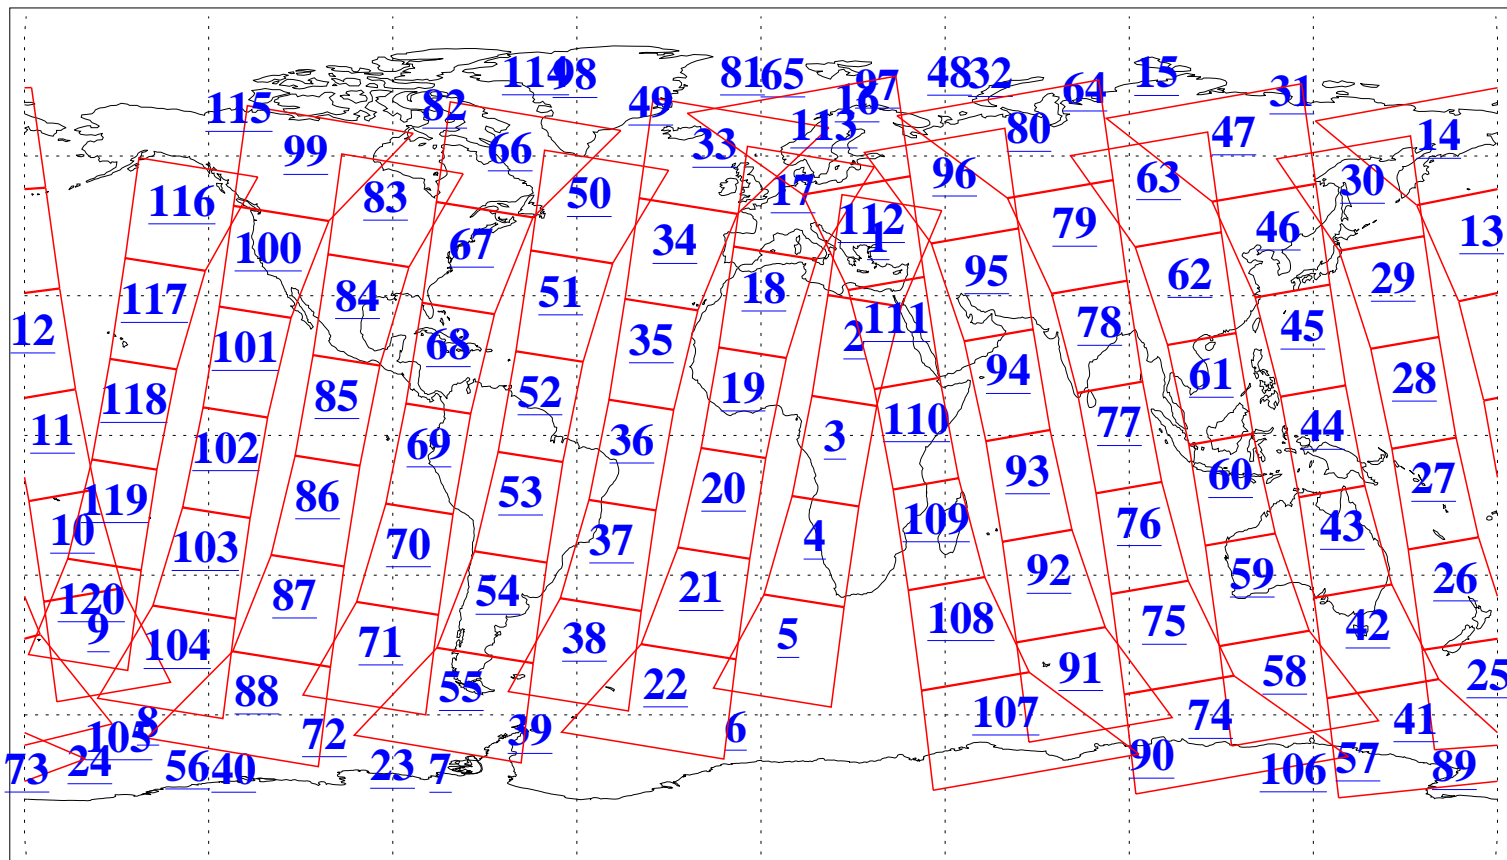

L1B Availability
AMSU Granules: 240
HSB Granules: 0
AIRS Granules: 240

7 Aug 2006
DoY 219
Aqua Day 1556
Granules: 1 to 120

Granules: 121 to 240

Legend: AMSU Available, HSB Available, AIRS Available

L1B Availability
AMSU Granules: 240
HSB Granules: 0
AIRS Granules: 240

7 Aug 2006
DoY 219
Aqua Day 1556
Ascending Granules

Descending Granules

Legend: AMSU Available, HSB Available, AIRS Available

L1B Availability
 AMSU Granules: 240
 HSB Granules: 0
 AIRS Granules: 240

7 Aug 2006
 DoY 219
 Aqua Day 1556

Northern Hemisphere Granules

Southern Hemisphere Granules

Legend: AMSU Available, HSB Available, AIRS Available