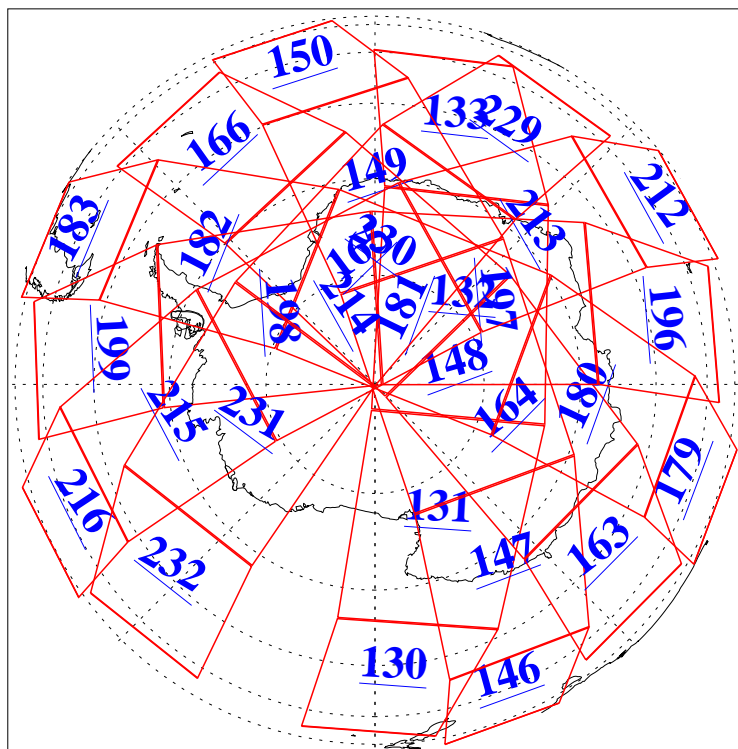

L1B Availability
AMSU Granules: 240
HSB Granules: 0
AIRS Granules: 240

6 Aug 2006
DoY 218
Aqua Day 1555
Granules: 1 to 120

Granules: 121 to 240

Legend: AMSU Available, HSB Available, AIRS Available

L1B Availability
AMSU Granules: 240
HSB Granules: 0
AIRS Granules: 240

6 Aug 2006
DoY 218
Aqua Day 1555
Ascending Granules

Descending Granules

Legend: AMSU Available, HSB Available, AIRS Available

L1B Availability
 AMSU Granules: 240
 HSB Granules: 0
 AIRS Granules: 240

6 Aug 2006
 DoY 218
 Aqua Day 1555

Northern Hemisphere Granules

Southern Hemisphere Granules

Legend: AMSU Available, HSB Available, AIRS Available