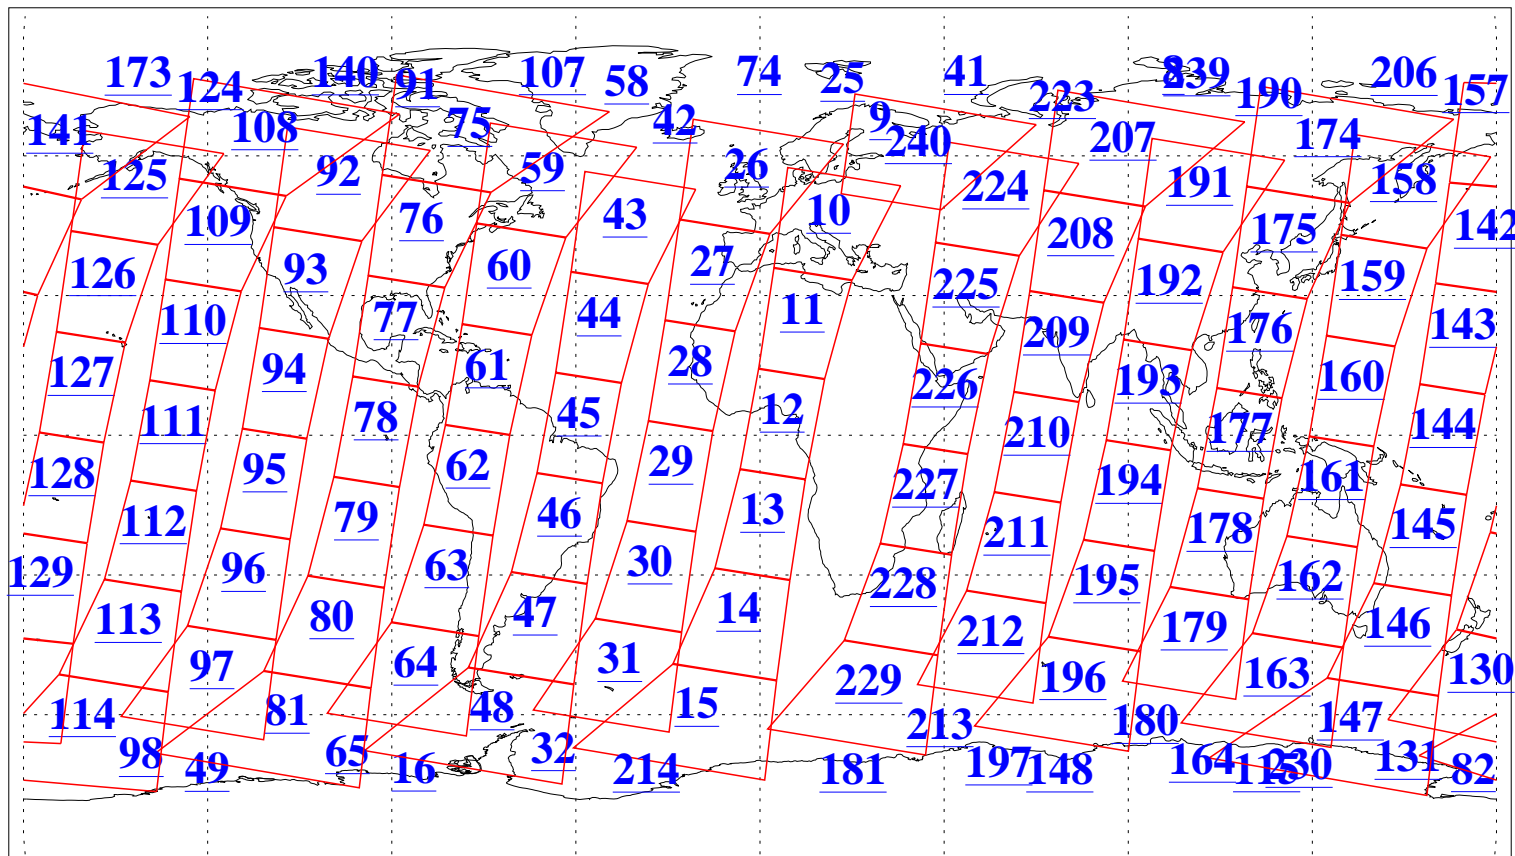

L1B Availability
AMSU Granules: 240
HSB Granules: 0
AIRS Granules: 240

6 Aug 2006
DoY 218
Aqua Day 1555
Granules: 1 to 120

Granules: 121 to 240

Legend: AMSU Available, HSB Available, AIRS Available

L1B Availability
AMSU Granules: 240
HSB Granules: 0
AIRS Granules: 240

6 Aug 2006
DoY 218
Aqua Day 1555
Ascending Granules

Descending Granules

Legend: AMSU Available, HSB Available, AIRS Available

L1B Availability
 AMSU Granules: 240
 HSB Granules: 0
 AIRS Granules: 240

6 Aug 2006
 DoY 218
 Aqua Day 1555

Northern Hemisphere Granules

Southern Hemisphere Granules

Legend: AMSU Available, HSB Available, AIRS Available