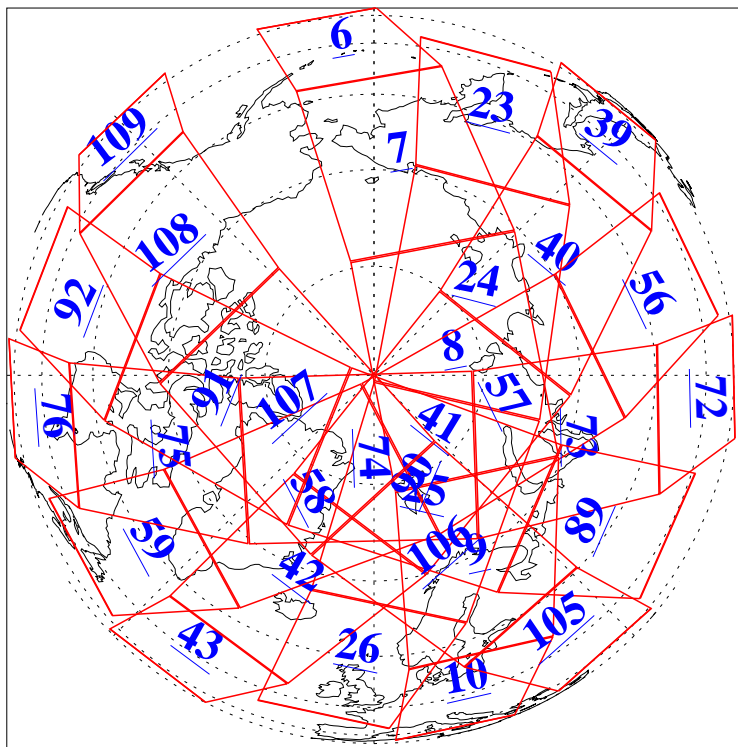

L1B Availability
AMSU Granules: 240
HSB Granules: 0
AIRS Granules: 240

6 Aug 2006
DoY 218
Aqua Day 1555
Granules: 1 to 120

Granules: 121 to 240

Legend: AMSU Available, HSB Available, AIRS Available

L1B Availability
AMSU Granules: 240
HSB Granules: 0
AIRS Granules: 240

6 Aug 2006
DoY 218
Aqua Day 1555
Ascending Granules

Descending Granules

Legend: AMSU Available, HSB Available, AIRS Available

L1B Availability
 AMSU Granules: 240
 HSB Granules: 0
 AIRS Granules: 240

6 Aug 2006
 DoY 218
 Aqua Day 1555

Northern Hemisphere Granules

Southern Hemisphere Granules

Legend: AMSU Available, HSB Available, AIRS Available