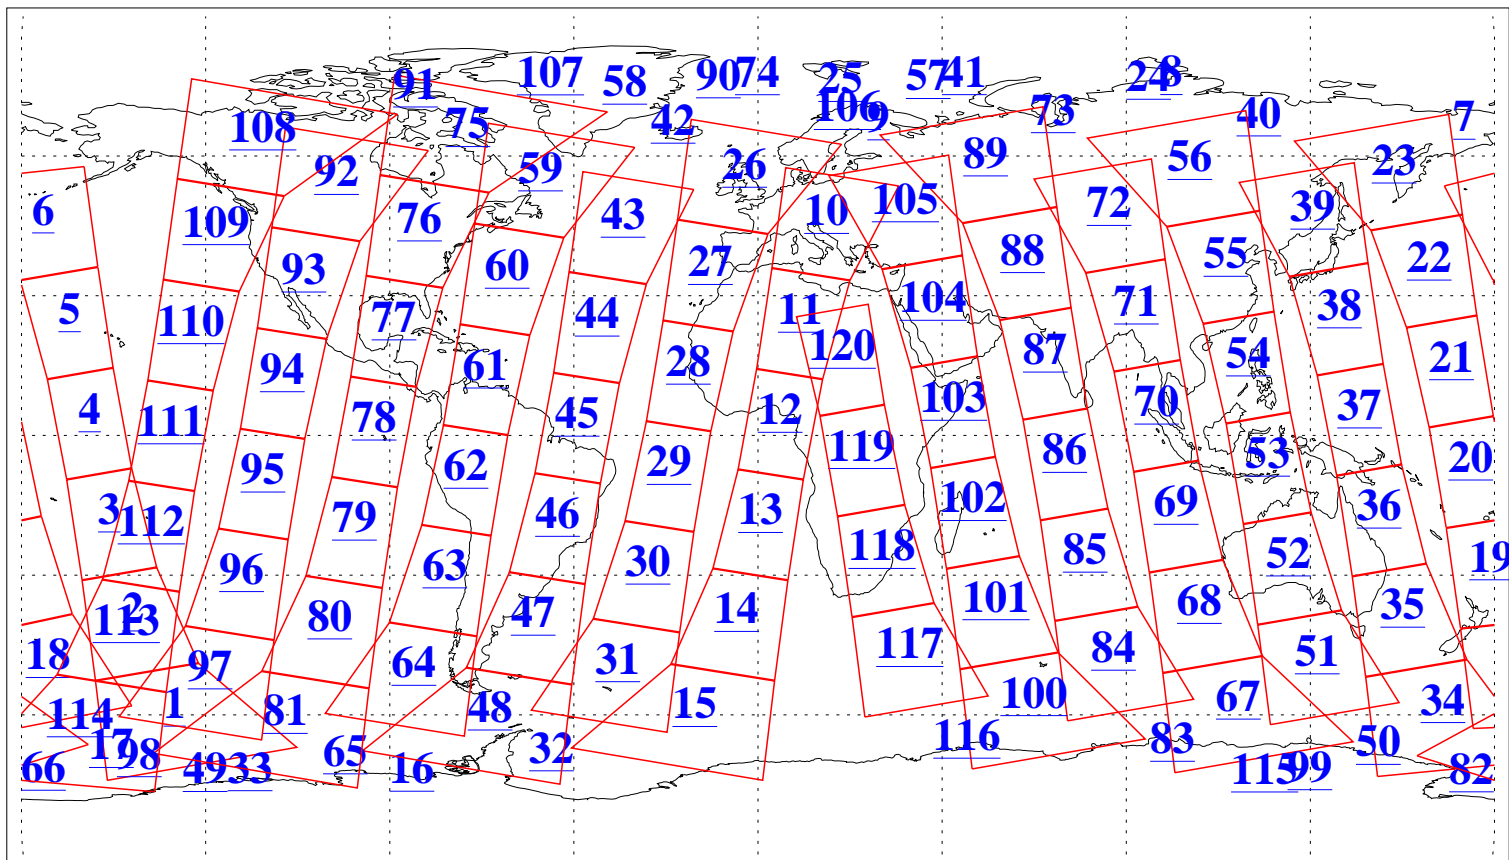

L1B Availability
AMSU Granules: 240
HSB Granules: 0
AIRS Granules: 240

6 Aug 2006
DoY 218
Aqua Day 1555
Granules: 1 to 120

Granules: 121 to 240

Legend: AMSU Available, HSB Available, AIRS Available

L1B Availability
AMSU Granules: 240
HSB Granules: 0
AIRS Granules: 240

6 Aug 2006
DoY 218
Aqua Day 1555
Ascending Granules

Descending Granules

Legend: AMSU Available, HSB Available, AIRS Available

L1B Availability
 AMSU Granules: 240
 HSB Granules: 0
 AIRS Granules: 240

6 Aug 2006
 DoY 218
 Aqua Day 1555

Northern Hemisphere Granules

Southern Hemisphere Granules

Legend: AMSU Available, HSB Available, AIRS Available