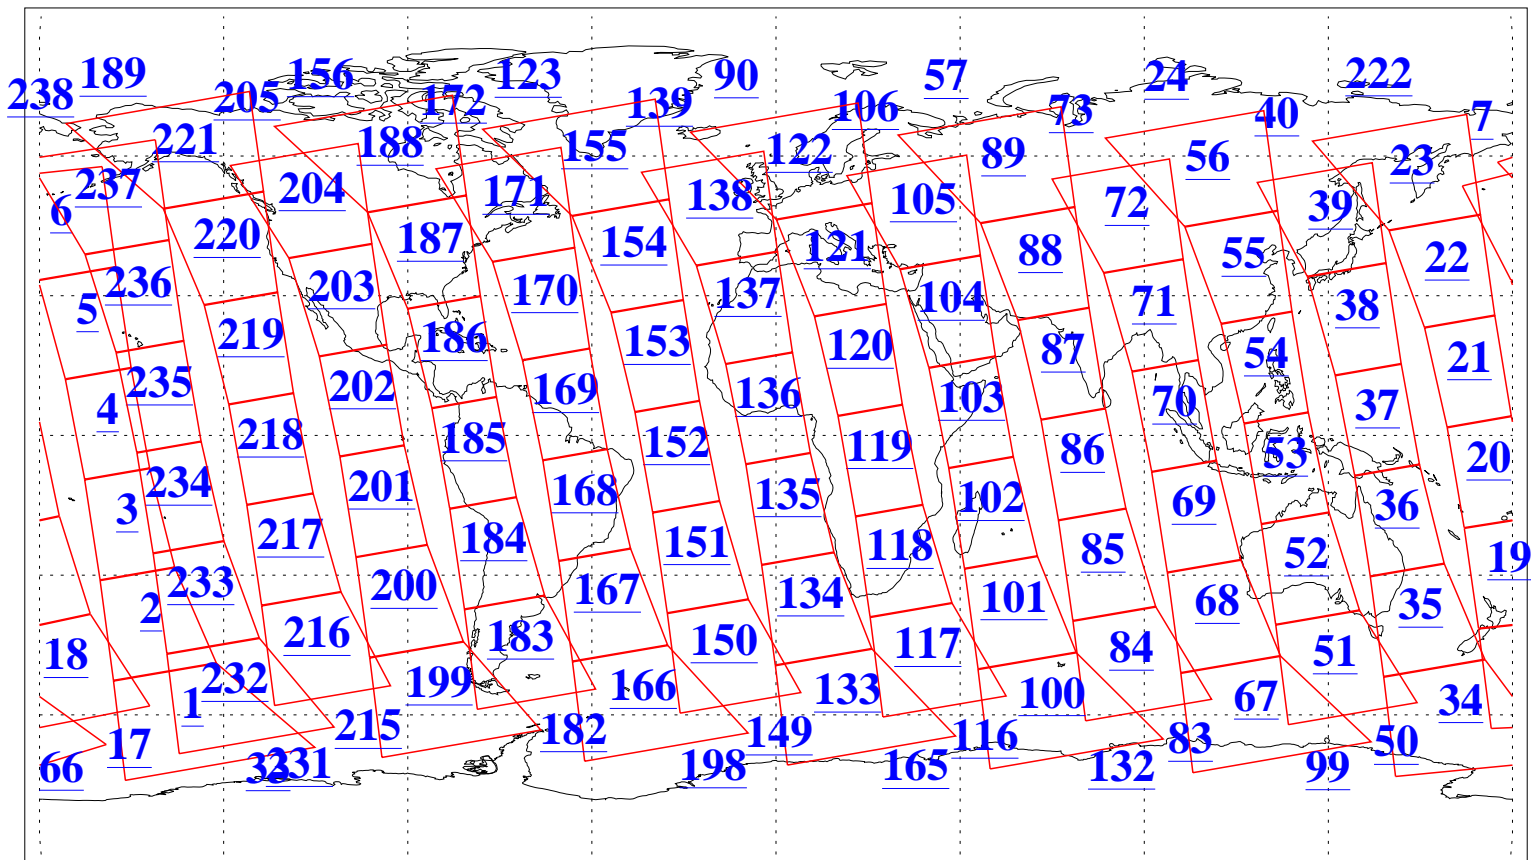

L1B Availability
AMSU Granules: 240
HSB Granules: 0
AIRS Granules: 240

6 Aug 2006
DoY 218
Aqua Day 1555
Granules: 1 to 120

Granules: 121 to 240

Legend: AMSU Available, HSB Available, AIRS Available

L1B Availability
AMSU Granules: 240
HSB Granules: 0
AIRS Granules: 240

6 Aug 2006
DoY 218
Aqua Day 1555
Ascending Granules

Descending Granules

Legend: AMSU Available, HSB Available, AIRS Available

L1B Availability
 AMSU Granules: 240
 HSB Granules: 0
 AIRS Granules: 240

6 Aug 2006
 DoY 218
 Aqua Day 1555

Northern Hemisphere Granules

Southern Hemisphere Granules

Legend: AMSU Available, HSB Available, AIRS Available