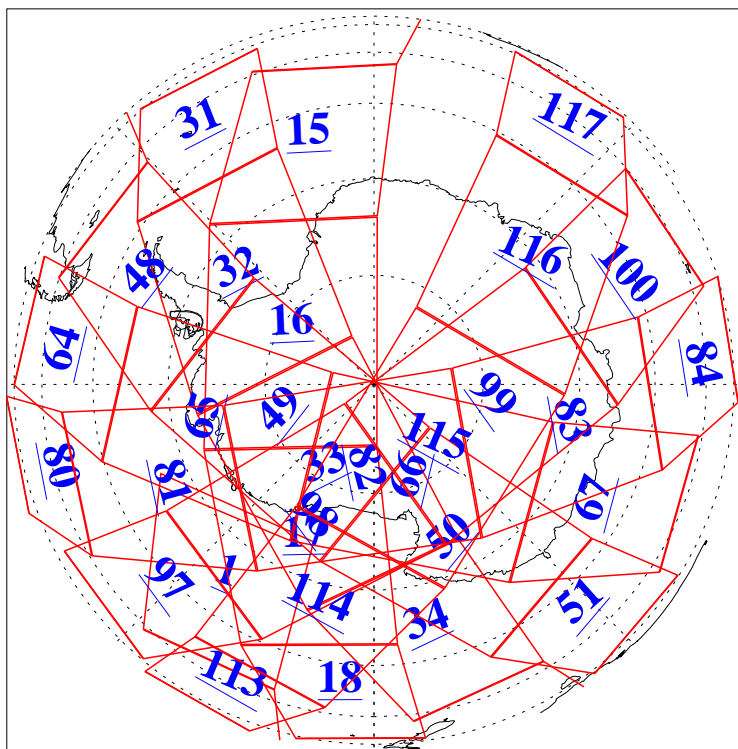

L1B Availability
AMSU Granules: 240
HSB Granules: 0
AIRS Granules: 240

6 Aug 2006
DoY 218
Aqua Day 1555
Granules: 1 to 120

Granules: 121 to 240

Legend: AMSU Available, HSB Available, AIRS Available

L1B Availability
AMSU Granules: 240
HSB Granules: 0
AIRS Granules: 240

6 Aug 2006
DoY 218
Aqua Day 1555
Ascending Granules

Descending Granules

Legend: AMSU Available, HSB Available, AIRS Available

L1B Availability
 AMSU Granules: 240
 HSB Granules: 0
 AIRS Granules: 240

6 Aug 2006
 DoY 218
 Aqua Day 1555

Northern Hemisphere Granules

Southern Hemisphere Granules

Legend: AMSU Available, HSB Available, AIRS Available