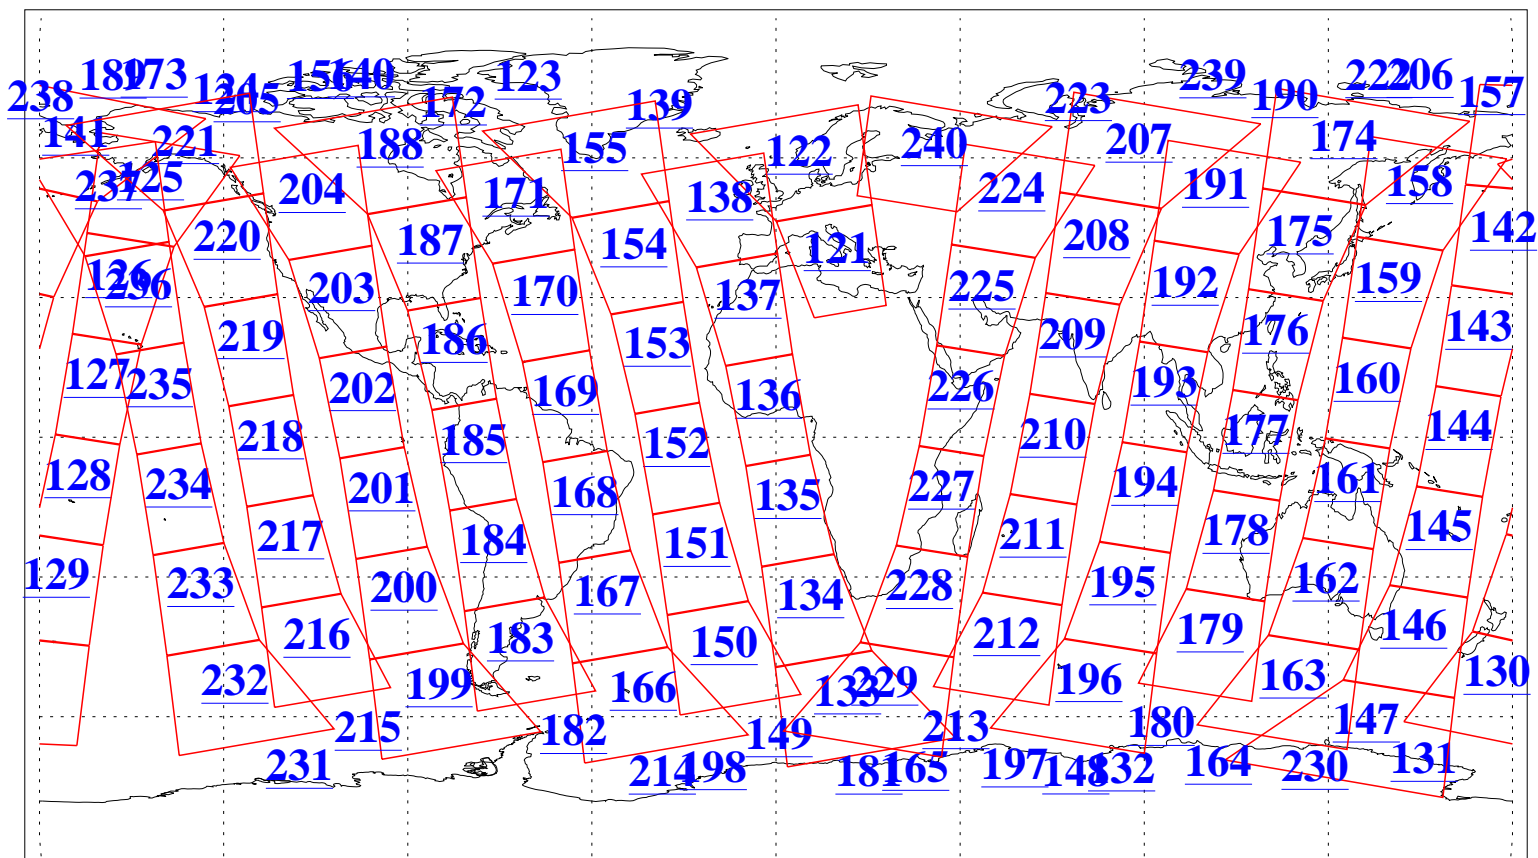

L1B Availability
AMSU Granules: 240
HSB Granules: 0
AIRS Granules: 240

6 Aug 2006
DoY 218
Aqua Day 1555
Granules: 1 to 120

Granules: 121 to 240

Legend: AMSU Available, HSB Available, AIRS Available

L1B Availability
AMSU Granules: 240
HSB Granules: 0
AIRS Granules: 240

6 Aug 2006
DoY 218
Aqua Day 1555
Ascending Granules

Descending Granules

Legend: AMSU Available, HSB Available, AIRS Available

L1B Availability
 AMSU Granules: 240
 HSB Granules: 0
 AIRS Granules: 240

6 Aug 2006
 DoY 218
 Aqua Day 1555

Northern Hemisphere Granules

Southern Hemisphere Granules

Legend: AMSU Available, HSB Available, AIRS Available