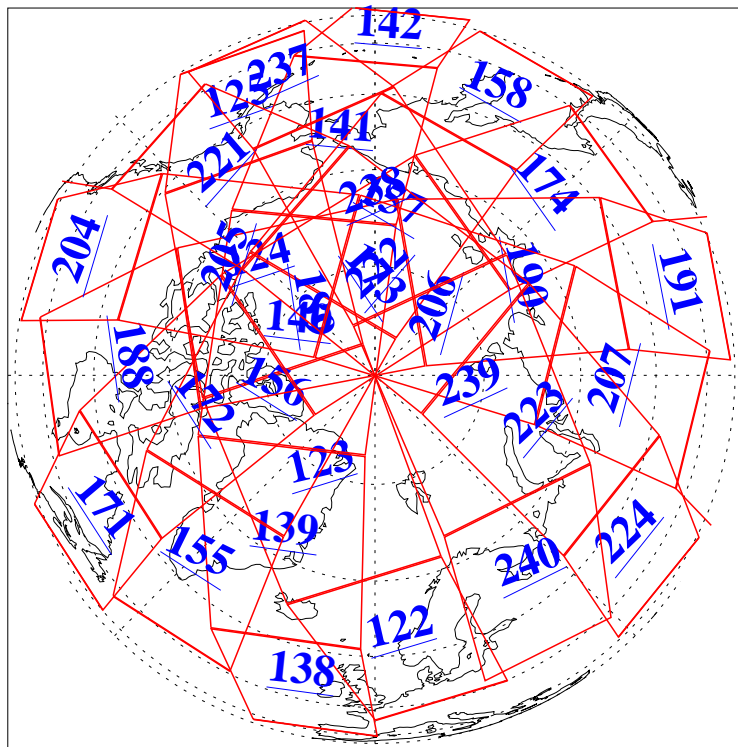

L1B Availability
AMSU Granules: 240
HSB Granules: 0
AIRS Granules: 240

6 Aug 2006
DoY 218
Aqua Day 1555
Granules: 1 to 120

Granules: 121 to 240

Legend: AMSU Available, HSB Available, AIRS Available

L1B Availability
AMSU Granules: 240
HSB Granules: 0
AIRS Granules: 240

6 Aug 2006
DoY 218
Aqua Day 1555
Ascending Granules

Descending Granules

Legend: AMSU Available, HSB Available, AIRS Available

L1B Availability
 AMSU Granules: 240
 HSB Granules: 0
 AIRS Granules: 240

6 Aug 2006
 DoY 218
 Aqua Day 1555

Northern Hemisphere Granules

Southern Hemisphere Granules

Legend: AMSU Available, HSB Available, AIRS Available