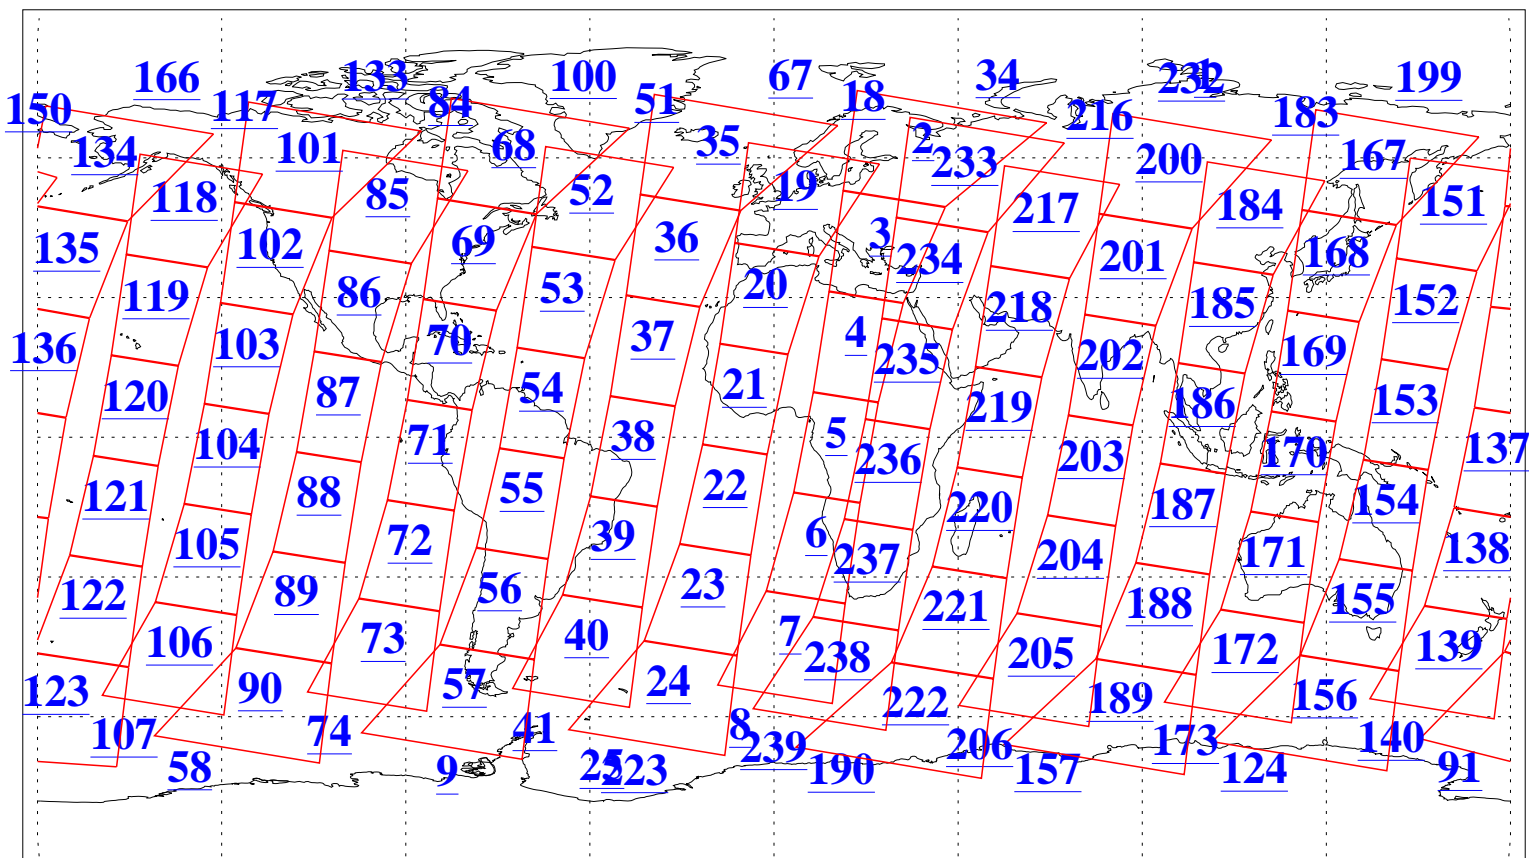

L1B Availability  
AMSU Granules: 240  
HSB Granules: 0  
AIRS Granules: 240

5 Aug 2006  
DoY 217  
Aqua Day 1554  
Granules: 1 to 120

Granules: 121 to 240

Legend: AMSU Available, HSB Available, AIRS Available

L1B Availability  
AMSU Granules: 240  
HSB Granules: 0  
AIRS Granules: 240

5 Aug 2006  
DoY 217  
Aqua Day 1554  
Ascending Granules

Descending Granules

Legend: AMSU Available, HSB Available, AIRS Available

L1B Availability  
 AMSU Granules: 240  
 HSB Granules: 0  
 AIRS Granules: 240

5 Aug 2006  
 DoY 217  
 Aqua Day 1554

Northern Hemisphere Granules

Southern Hemisphere Granules

Legend: AMSU Available, HSB Available, AIRS Available