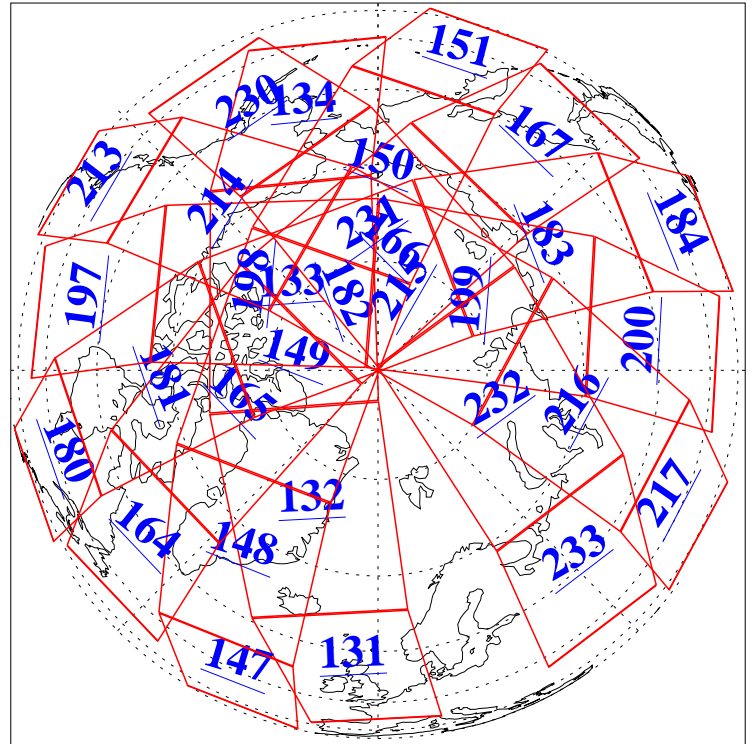

L1B Availability  
AMSU Granules: 240  
HSB Granules: 0  
AIRS Granules: 240

5 Aug 2006  
DoY 217  
Aqua Day 1554  
Granules: 1 to 120

Granules: 121 to 240

Legend: AMSU Available, HSB Available, AIRS Available

L1B Availability  
AMSU Granules: 240  
HSB Granules: 0  
AIRS Granules: 240

5 Aug 2006  
DoY 217  
Aqua Day 1554  
Ascending Granules

Descending Granules

Legend: AMSU Available, HSB Available, AIRS Available

L1B Availability  
 AMSU Granules: 240  
 HSB Granules: 0  
 AIRS Granules: 240

5 Aug 2006  
 DoY 217  
 Aqua Day 1554

Northern Hemisphere Granules

Southern Hemisphere Granules

Legend: AMSU Available, HSB Available, AIRS Available