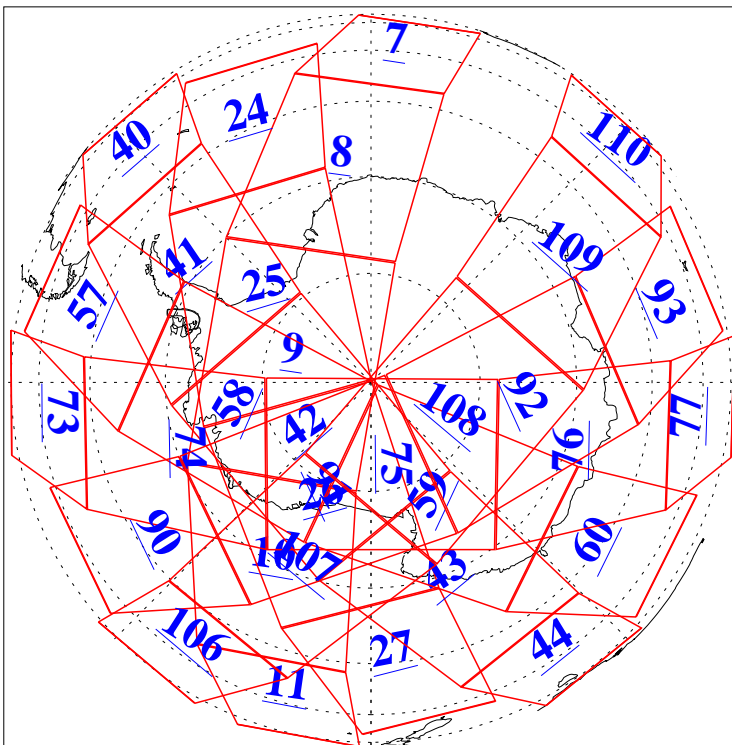

L1B Availability  
AMSU Granules: 240  
HSB Granules: 0  
AIRS Granules: 240

5 Aug 2006  
DoY 217  
Aqua Day 1554  
Granules: 1 to 120

Granules: 121 to 240

Legend: AMSU Available, HSB Available, AIRS Available

L1B Availability  
AMSU Granules: 240  
HSB Granules: 0  
AIRS Granules: 240

5 Aug 2006  
DoY 217  
Aqua Day 1554  
Ascending Granules

Descending Granules

Legend: AMSU Available, HSB Available, AIRS Available

L1B Availability  
 AMSU Granules: 240  
 HSB Granules: 0  
 AIRS Granules: 240

5 Aug 2006  
 DoY 217  
 Aqua Day 1554

Northern Hemisphere Granules

Southern Hemisphere Granules

Legend: AMSU Available, HSB Available, AIRS Available