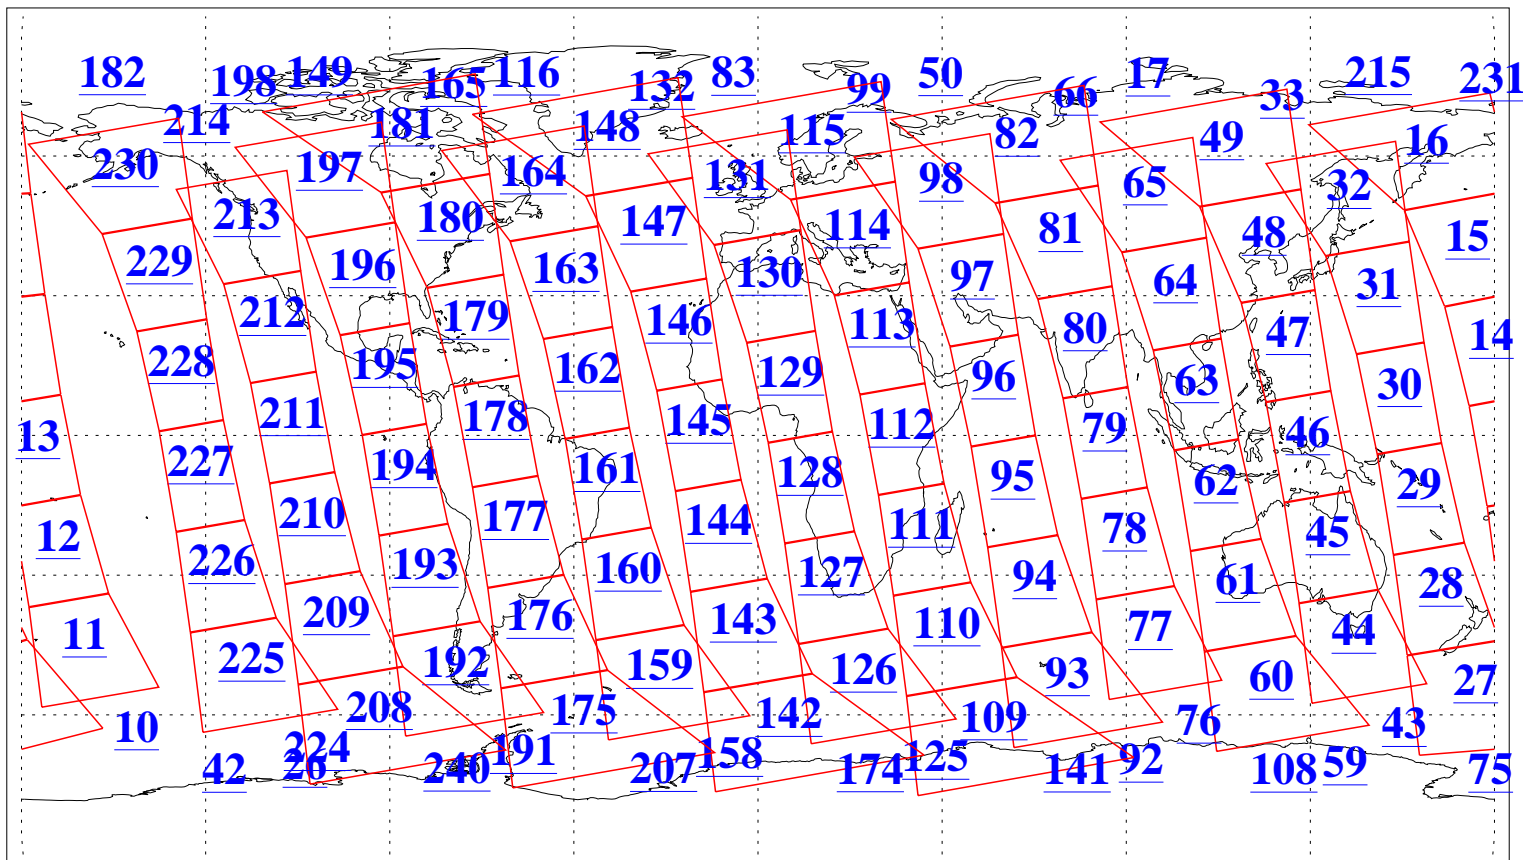

L1B Availability  
AMSU Granules: 240  
HSB Granules: 0  
AIRS Granules: 240

5 Aug 2006  
DoY 217  
Aqua Day 1554  
Granules: 1 to 120

Granules: 121 to 240

Legend: AMSU Available, HSB Available, AIRS Available

L1B Availability  
AMSU Granules: 240  
HSB Granules: 0  
AIRS Granules: 240

5 Aug 2006  
DoY 217  
Aqua Day 1554  
Ascending Granules

Descending Granules

Legend: AMSU Available, HSB Available, AIRS Available

L1B Availability  
 AMSU Granules: 240  
 HSB Granules: 0  
 AIRS Granules: 240

5 Aug 2006  
 DoY 217  
 Aqua Day 1554

Northern Hemisphere Granules

Southern Hemisphere Granules

Legend: AMSU Available, HSB Available, AIRS Available