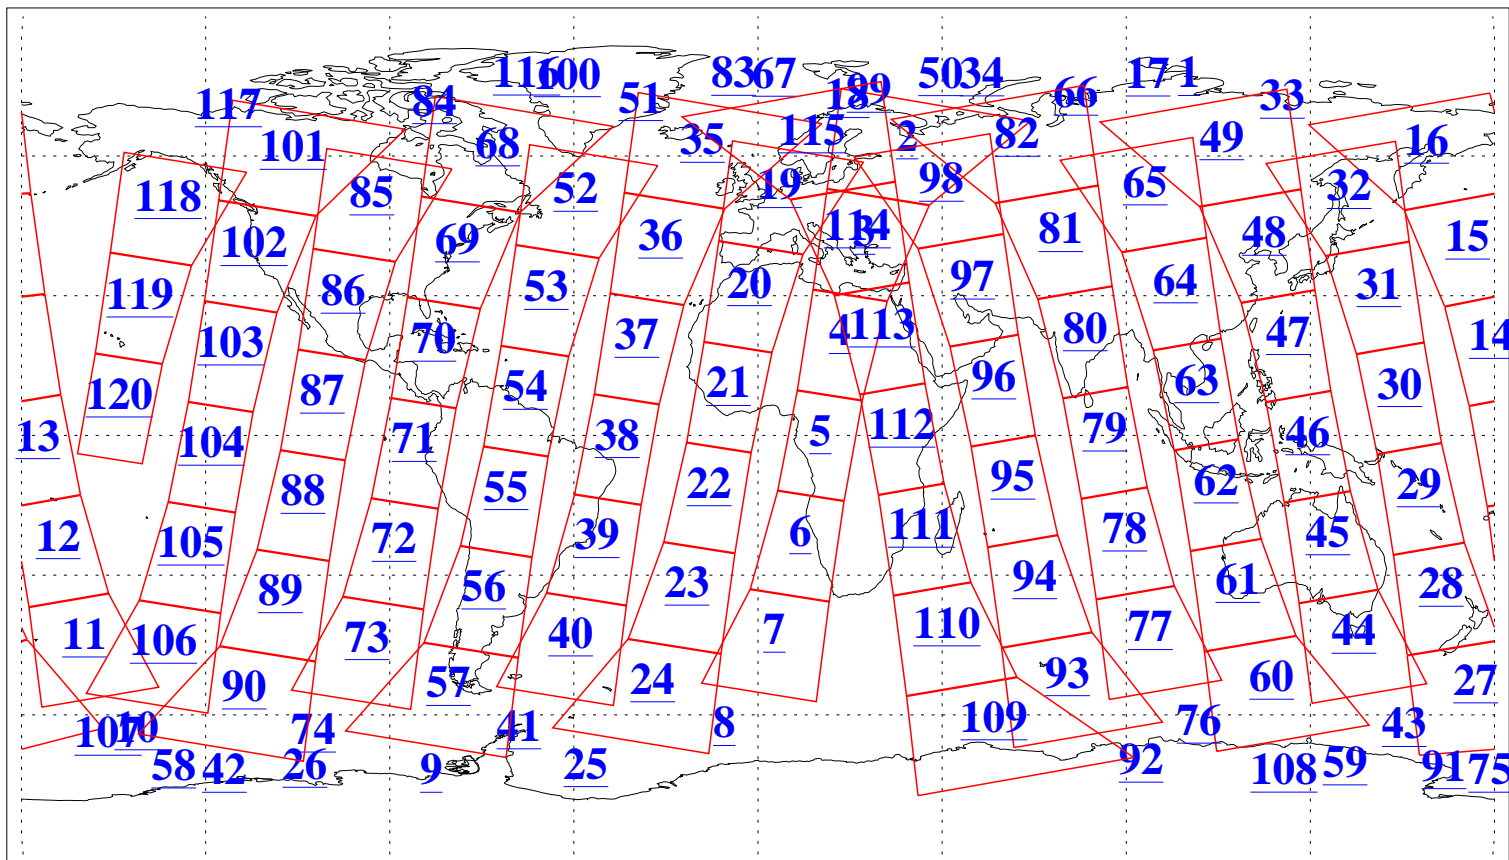

L1B Availability  
AMSU Granules: 240  
HSB Granules: 0  
AIRS Granules: 240

5 Aug 2006  
DoY 217  
Aqua Day 1554  
Granules: 1 to 120

Granules: 121 to 240

Legend: AMSU Available, HSB Available, AIRS Available

L1B Availability  
AMSU Granules: 240  
HSB Granules: 0  
AIRS Granules: 240

5 Aug 2006  
DoY 217  
Aqua Day 1554  
Ascending Granules

Descending Granules

Legend: AMSU Available, HSB Available, AIRS Available

L1B Availability  
 AMSU Granules: 240  
 HSB Granules: 0  
 AIRS Granules: 240

5 Aug 2006  
 DoY 217  
 Aqua Day 1554

Northern Hemisphere Granules

Southern Hemisphere Granules

Legend: AMSU Available, HSB Available, AIRS Available