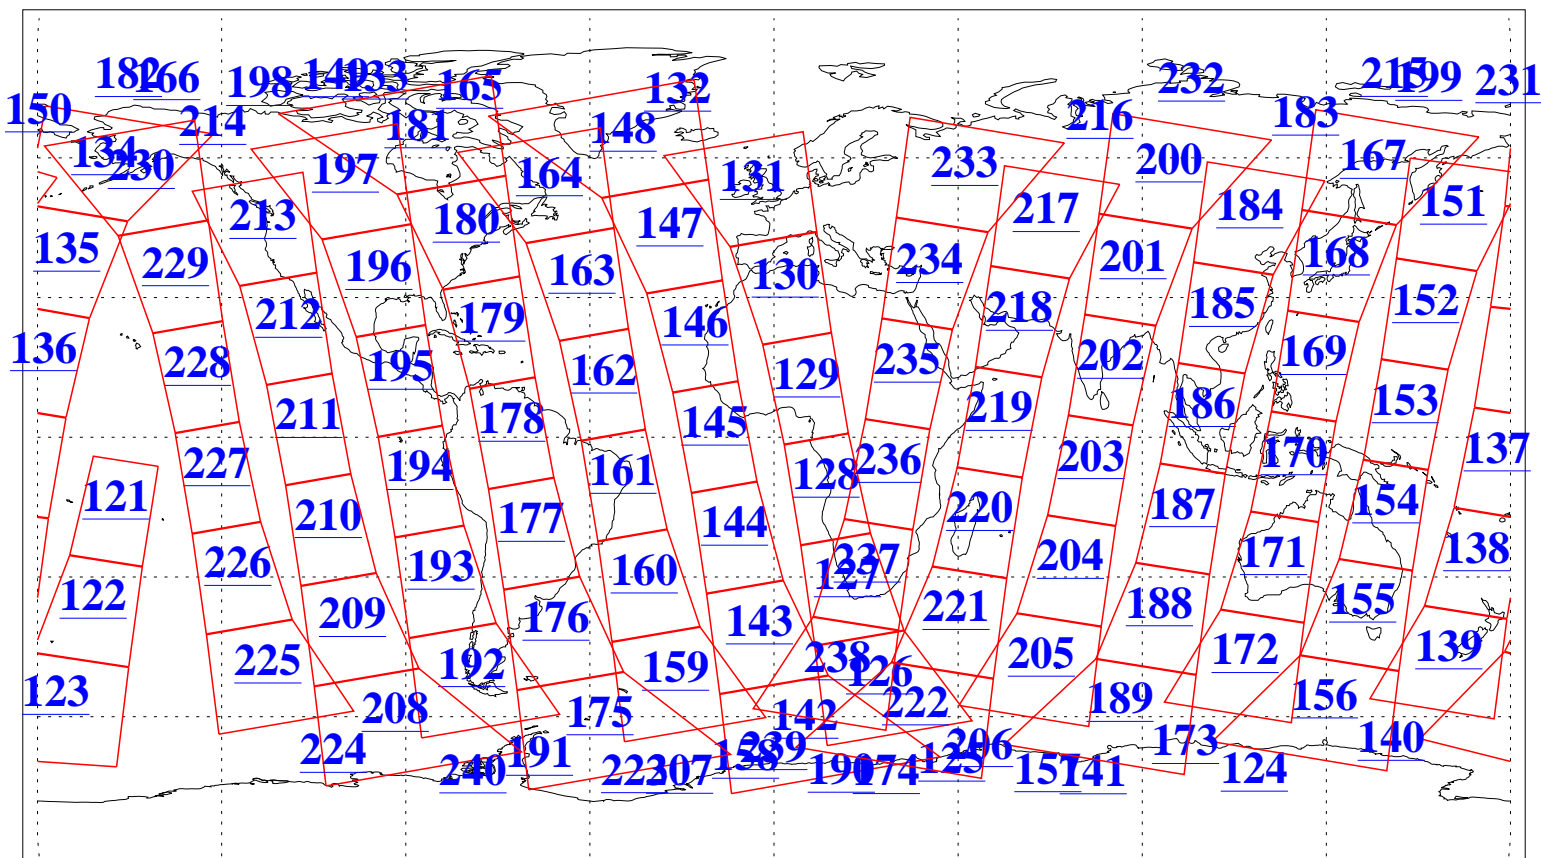

L1B Availability  
AMSU Granules: 240  
HSB Granules: 0  
AIRS Granules: 240

5 Aug 2006  
DoY 217  
Aqua Day 1554  
Granules: 1 to 120

Granules: 121 to 240

Legend: AMSU Available, HSB Available, AIRS Available

L1B Availability  
AMSU Granules: 240  
HSB Granules: 0  
AIRS Granules: 240

5 Aug 2006  
DoY 217  
Aqua Day 1554  
Ascending Granules

Descending Granules

Legend: AMSU Available, HSB Available, AIRS Available

L1B Availability  
 AMSU Granules: 240  
 HSB Granules: 0  
 AIRS Granules: 240

5 Aug 2006  
 DoY 217  
 Aqua Day 1554

Northern Hemisphere Granules

Southern Hemisphere Granules

Legend: AMSU Available, HSB Available, AIRS Available