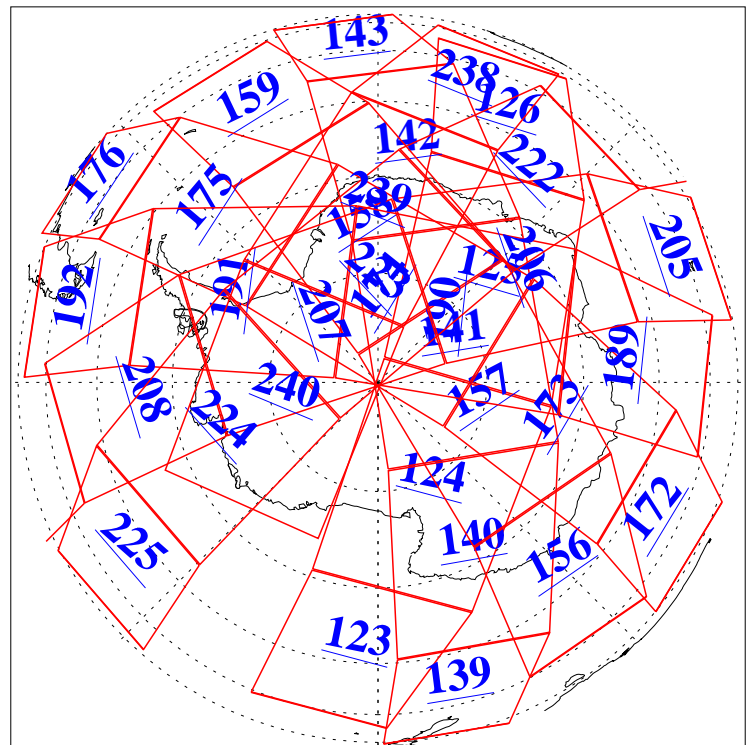

L1B Availability  
AMSU Granules: 240  
HSB Granules: 0  
AIRS Granules: 240

5 Aug 2006  
DoY 217  
Aqua Day 1554  
Granules: 1 to 120

Granules: 121 to 240

Legend: AMSU Available, HSB Available, AIRS Available

L1B Availability  
AMSU Granules: 240  
HSB Granules: 0  
AIRS Granules: 240

5 Aug 2006  
DoY 217  
Aqua Day 1554  
Ascending Granules

Descending Granules

Legend: AMSU Available, HSB Available, AIRS Available

L1B Availability  
 AMSU Granules: 240  
 HSB Granules: 0  
 AIRS Granules: 240

5 Aug 2006  
 DoY 217  
 Aqua Day 1554

Northern Hemisphere Granules

Southern Hemisphere Granules

Legend: AMSU Available, HSB Available, AIRS Available