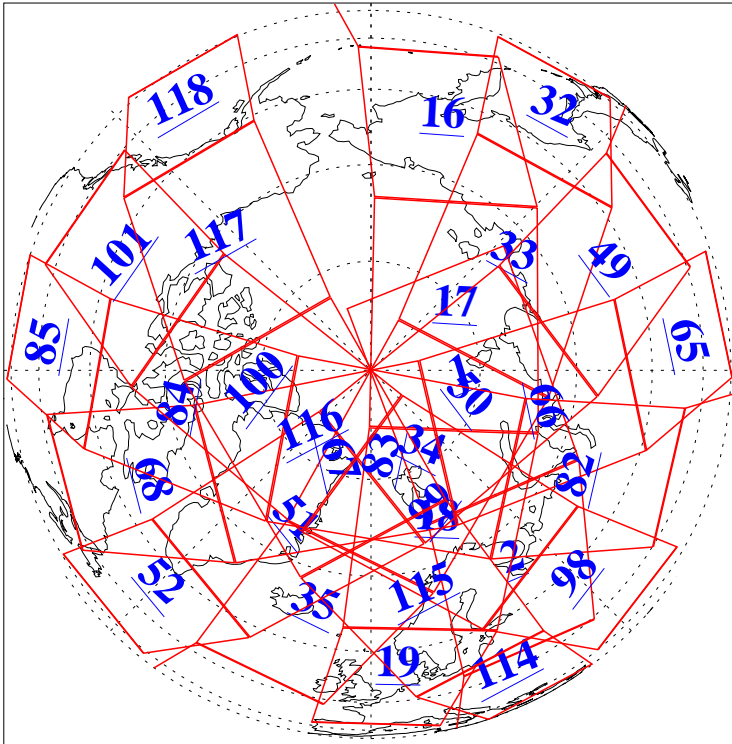

L1B Availability  
AMSU Granules: 240  
HSB Granules: 0  
AIRS Granules: 240

5 Aug 2006  
DoY 217  
Aqua Day 1554  
Granules: 1 to 120

Granules: 121 to 240

Legend: AMSU Available, HSB Available, AIRS Available

L1B Availability  
AMSU Granules: 240  
HSB Granules: 0  
AIRS Granules: 240

5 Aug 2006  
DoY 217  
Aqua Day 1554  
Ascending Granules

Descending Granules

Legend: AMSU Available, HSB Available, AIRS Available

L1B Availability  
 AMSU Granules: 240  
 HSB Granules: 0  
 AIRS Granules: 240

5 Aug 2006  
 DoY 217  
 Aqua Day 1554

Northern Hemisphere Granules

Southern Hemisphere Granules

Legend: AMSU Available, HSB Available, AIRS Available