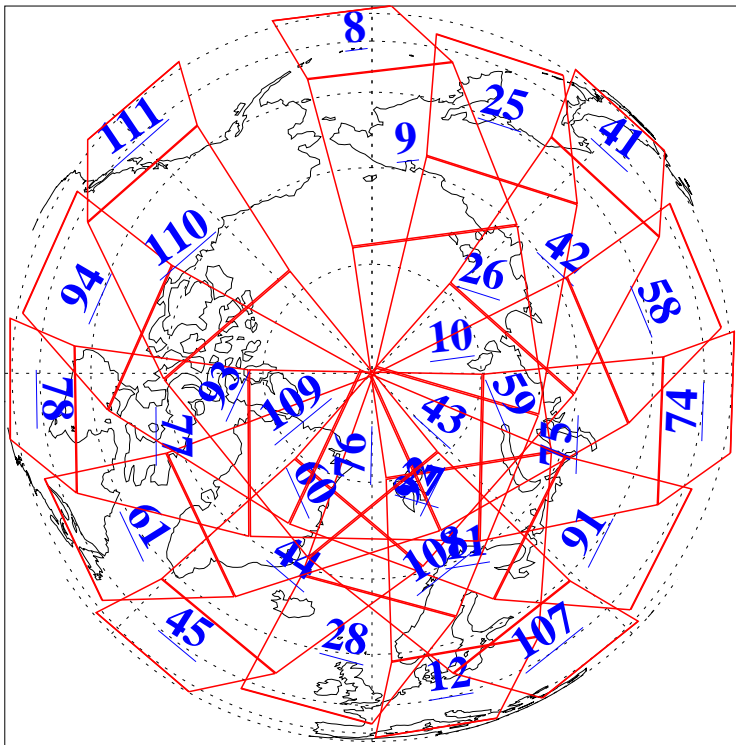

L1B Availability
AMSU Granules: 240
HSB Granules: 0
AIRS Granules: 240

4 Aug 2006
DoY 216
Aqua Day 1553
Granules: 1 to 120

Granules: 121 to 240

Legend: AMSU Available, HSB Available, AIRS Available

L1B Availability
AMSU Granules: 240
HSB Granules: 0
AIRS Granules: 240

4 Aug 2006
DoY 216
Aqua Day 1553
Ascending Granules

Descending Granules

Legend: AMSU Available, HSB Available, AIRS Available

L1B Availability
 AMSU Granules: 240
 HSB Granules: 0
 AIRS Granules: 240

4 Aug 2006
 DoY 216
 Aqua Day 1553

Northern Hemisphere Granules

Southern Hemisphere Granules

Legend: AMSU Available, HSB Available, AIRS Available