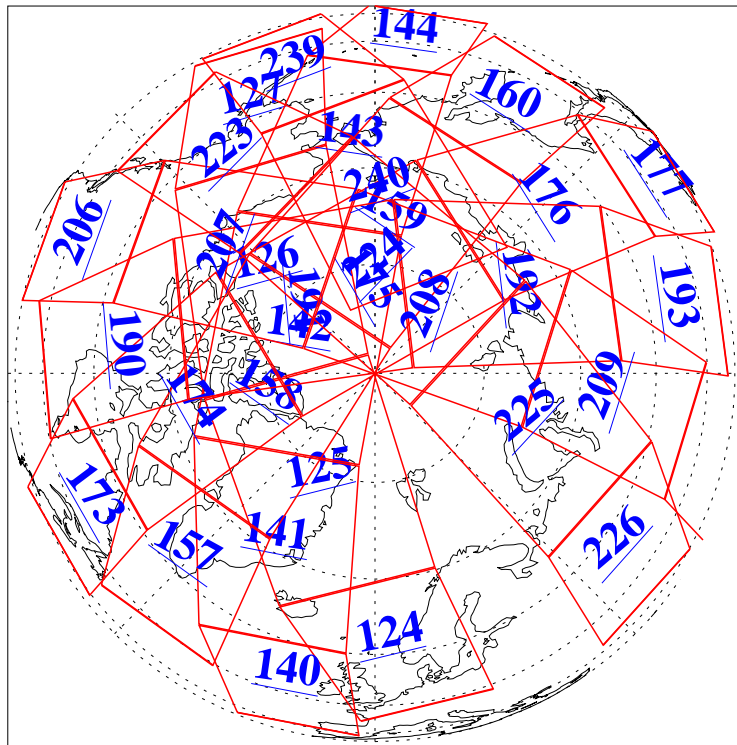

L1B Availability
AMSU Granules: 240
HSB Granules: 0
AIRS Granules: 240

4 Aug 2006
DoY 216
Aqua Day 1553
Granules: 1 to 120

Granules: 121 to 240

Legend: AMSU Available, HSB Available, AIRS Available

L1B Availability
AMSU Granules: 240
HSB Granules: 0
AIRS Granules: 240

4 Aug 2006
DoY 216
Aqua Day 1553
Ascending Granules

Descending Granules

Legend: AMSU Available, HSB Available, AIRS Available

L1B Availability
 AMSU Granules: 240
 HSB Granules: 0
 AIRS Granules: 240

4 Aug 2006
 DoY 216
 Aqua Day 1553

Northern Hemisphere Granules

Southern Hemisphere Granules

Legend: AMSU Available, HSB Available, AIRS Available