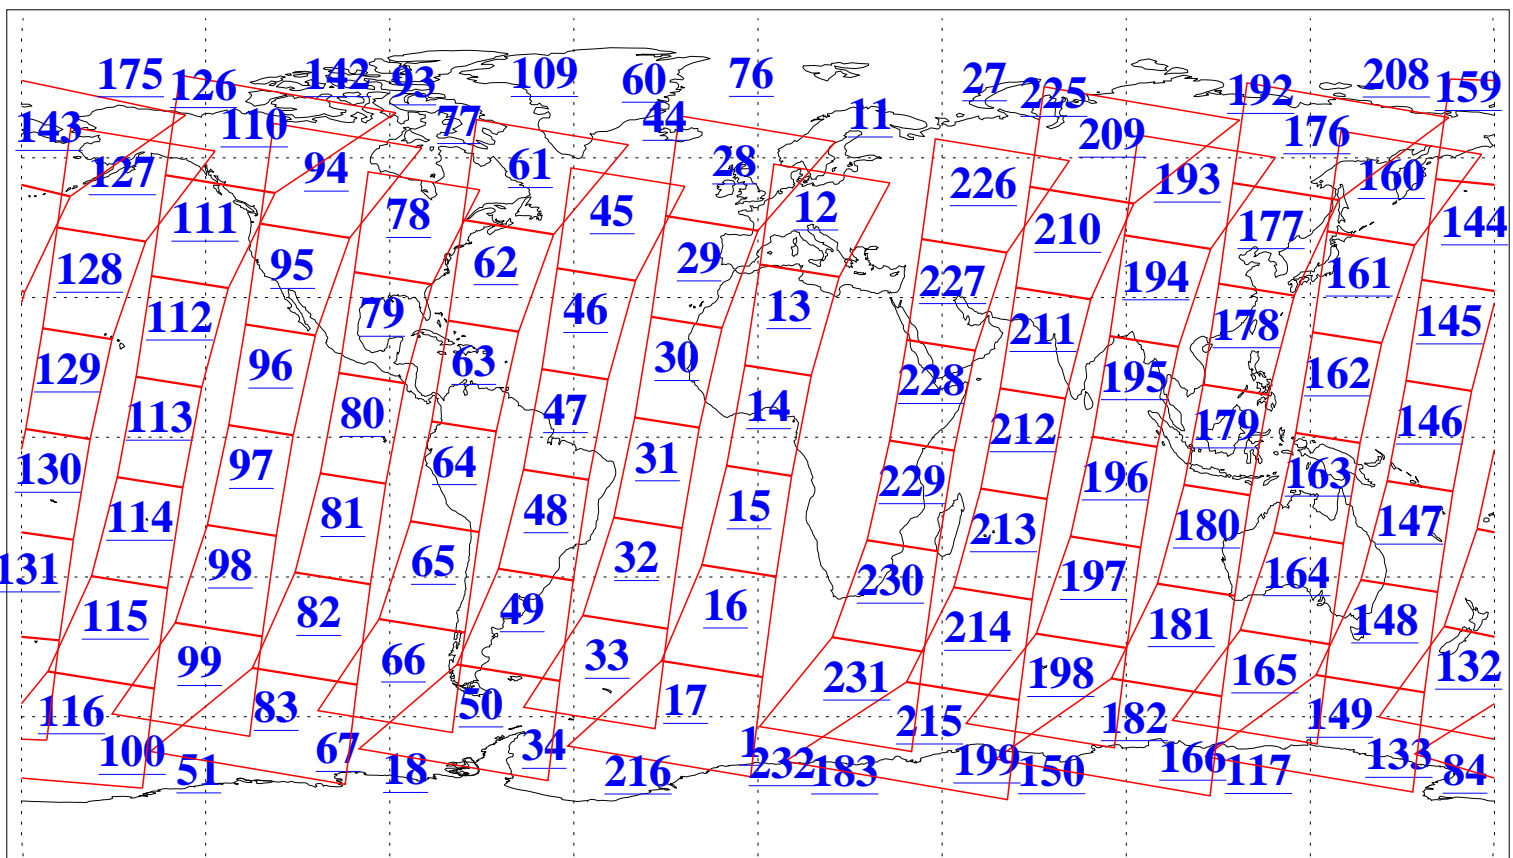

L1B Availability
AMSU Granules: 240
HSB Granules: 0
AIRS Granules: 240

4 Aug 2006
DoY 216
Aqua Day 1553
Granules: 1 to 120

Granules: 121 to 240

Legend: AMSU Available, HSB Available, AIRS Available

L1B Availability
AMSU Granules: 240
HSB Granules: 0
AIRS Granules: 240

4 Aug 2006
DoY 216
Aqua Day 1553
Ascending Granules

Descending Granules

Legend: AMSU Available, HSB Available, AIRS Available

L1B Availability
 AMSU Granules: 240
 HSB Granules: 0
 AIRS Granules: 240

4 Aug 2006
 DoY 216
 Aqua Day 1553

Northern Hemisphere Granules

Southern Hemisphere Granules

Legend: AMSU Available, HSB Available, AIRS Available