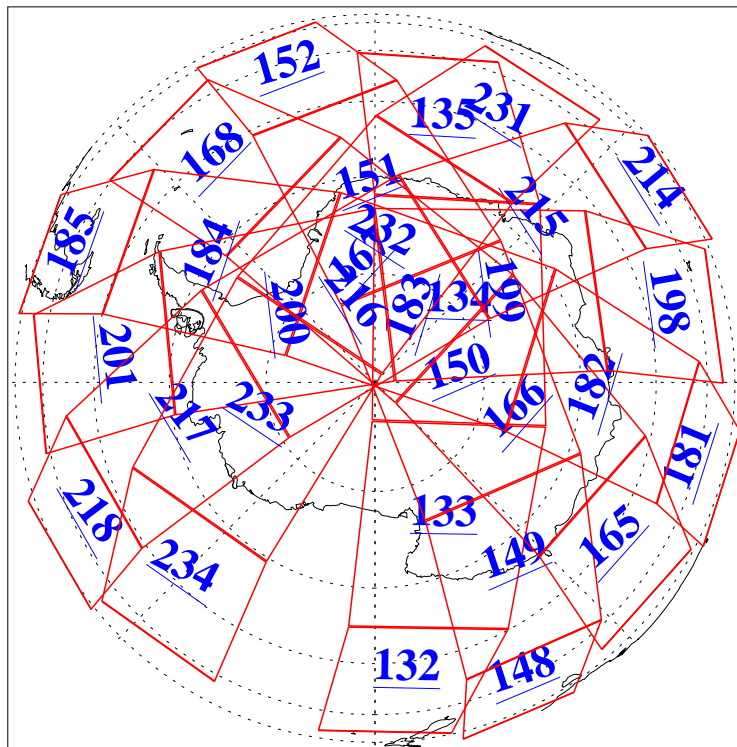

L1B Availability
AMSU Granules: 240
HSB Granules: 0
AIRS Granules: 240

4 Aug 2006
DoY 216
Aqua Day 1553
Granules: 1 to 120

Granules: 121 to 240

Legend: AMSU Available, HSB Available, AIRS Available

L1B Availability
AMSU Granules: 240
HSB Granules: 0
AIRS Granules: 240

4 Aug 2006
DoY 216
Aqua Day 1553
Ascending Granules

Descending Granules

Legend: AMSU Available, HSB Available, AIRS Available

L1B Availability
 AMSU Granules: 240
 HSB Granules: 0
 AIRS Granules: 240

4 Aug 2006
 DoY 216
 Aqua Day 1553

Northern Hemisphere Granules

Southern Hemisphere Granules

Legend: AMSU Available, HSB Available, AIRS Available