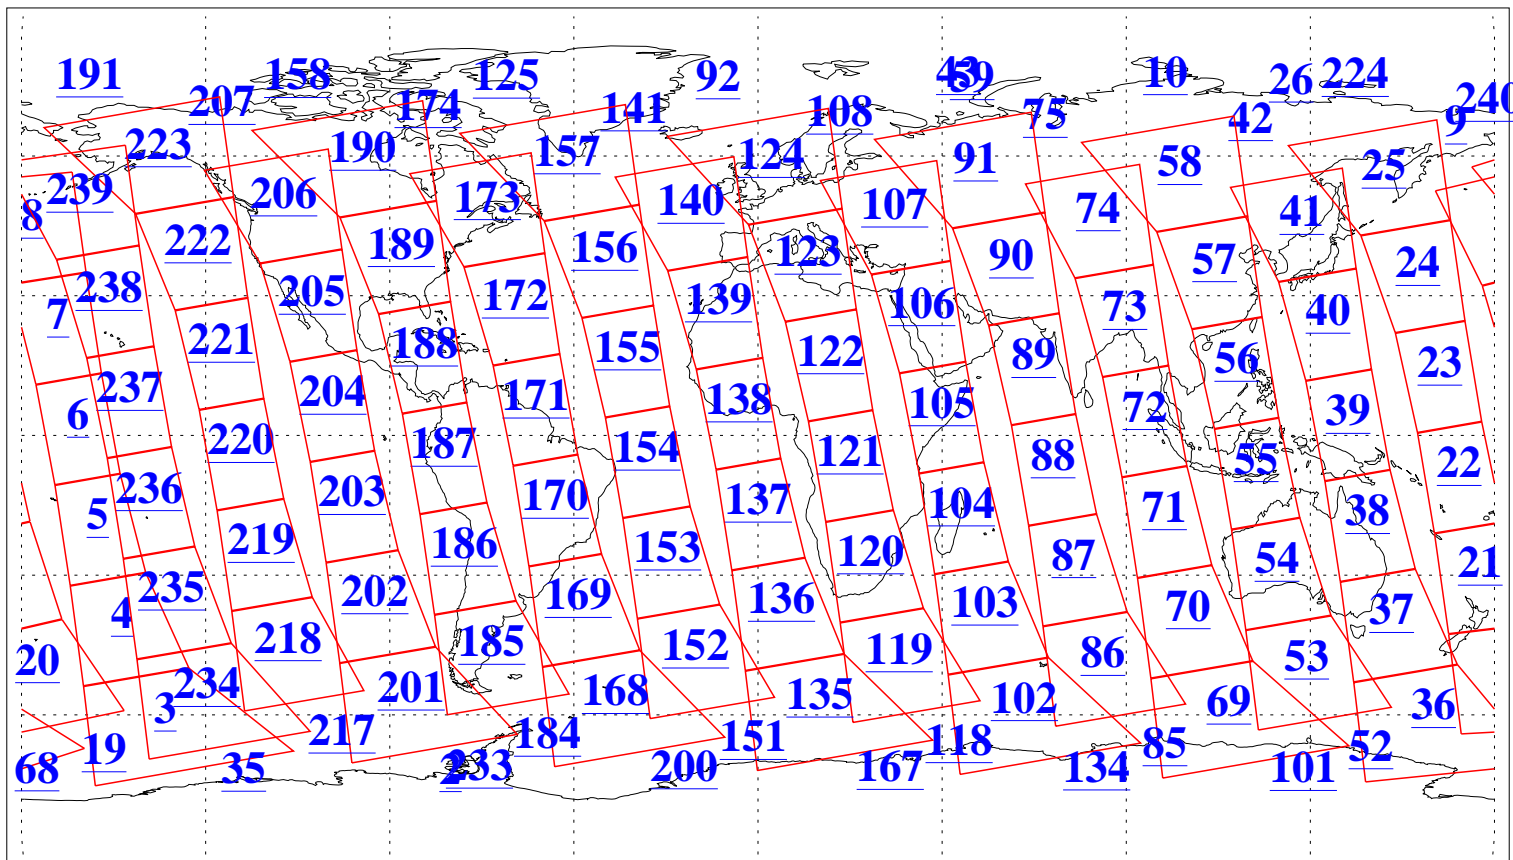

L1B Availability
AMSU Granules: 240
HSB Granules: 0
AIRS Granules: 240

4 Aug 2006
DoY 216
Aqua Day 1553
Granules: 1 to 120

Granules: 121 to 240

Legend: AMSU Available, HSB Available, AIRS Available

L1B Availability
AMSU Granules: 240
HSB Granules: 0
AIRS Granules: 240

4 Aug 2006
DoY 216
Aqua Day 1553
Ascending Granules

Descending Granules

Legend: AMSU Available, HSB Available, AIRS Available

L1B Availability
 AMSU Granules: 240
 HSB Granules: 0
 AIRS Granules: 240

4 Aug 2006
 DoY 216
 Aqua Day 1553

Northern Hemisphere Granules

Southern Hemisphere Granules

Legend: AMSU Available, HSB Available, AIRS Available