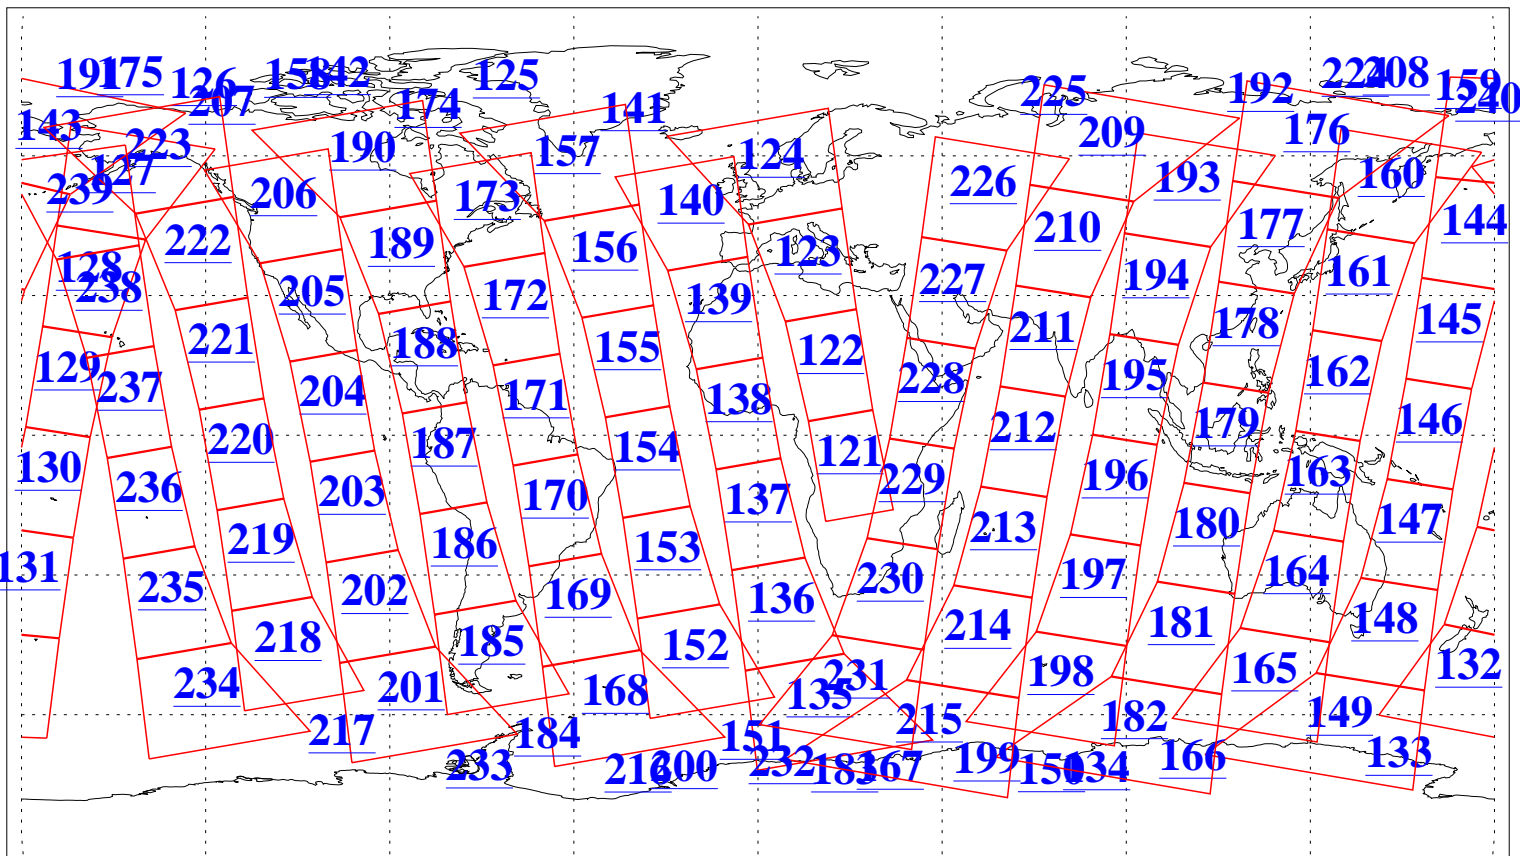

L1B Availability
AMSU Granules: 240
HSB Granules: 0
AIRS Granules: 240

4 Aug 2006
DoY 216
Aqua Day 1553
Granules: 1 to 120

Granules: 121 to 240

Legend: AMSU Available, HSB Available, AIRS Available

L1B Availability
AMSU Granules: 240
HSB Granules: 0
AIRS Granules: 240

4 Aug 2006
DoY 216
Aqua Day 1553
Ascending Granules

Descending Granules

Legend: AMSU Available, HSB Available, AIRS Available

L1B Availability
 AMSU Granules: 240
 HSB Granules: 0
 AIRS Granules: 240

4 Aug 2006
 DoY 216
 Aqua Day 1553

Northern Hemisphere Granules

Southern Hemisphere Granules

Legend: AMSU Available, HSB Available, AIRS Available