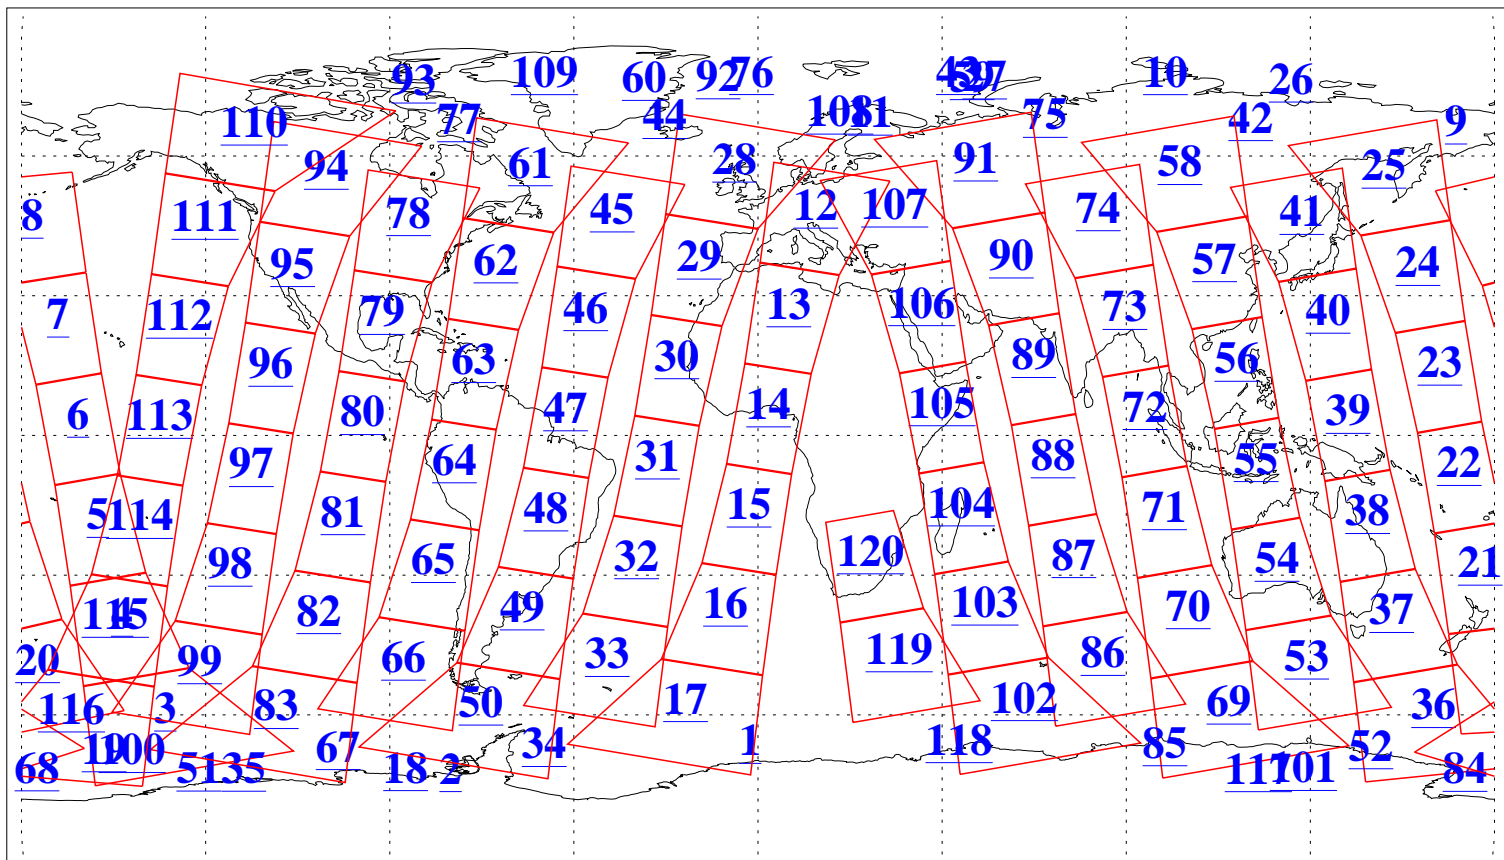

L1B Availability
AMSU Granules: 240
HSB Granules: 0
AIRS Granules: 240

4 Aug 2006
DoY 216
Aqua Day 1553
Granules: 1 to 120

Granules: 121 to 240

Legend: AMSU Available, HSB Available, AIRS Available

L1B Availability
AMSU Granules: 240
HSB Granules: 0
AIRS Granules: 240

4 Aug 2006
DoY 216
Aqua Day 1553
Ascending Granules

Descending Granules

Legend: AMSU Available, HSB Available, AIRS Available

L1B Availability
 AMSU Granules: 240
 HSB Granules: 0
 AIRS Granules: 240

4 Aug 2006
 DoY 216
 Aqua Day 1553

Northern Hemisphere Granules

Southern Hemisphere Granules

Legend: AMSU Available, HSB Available, AIRS Available