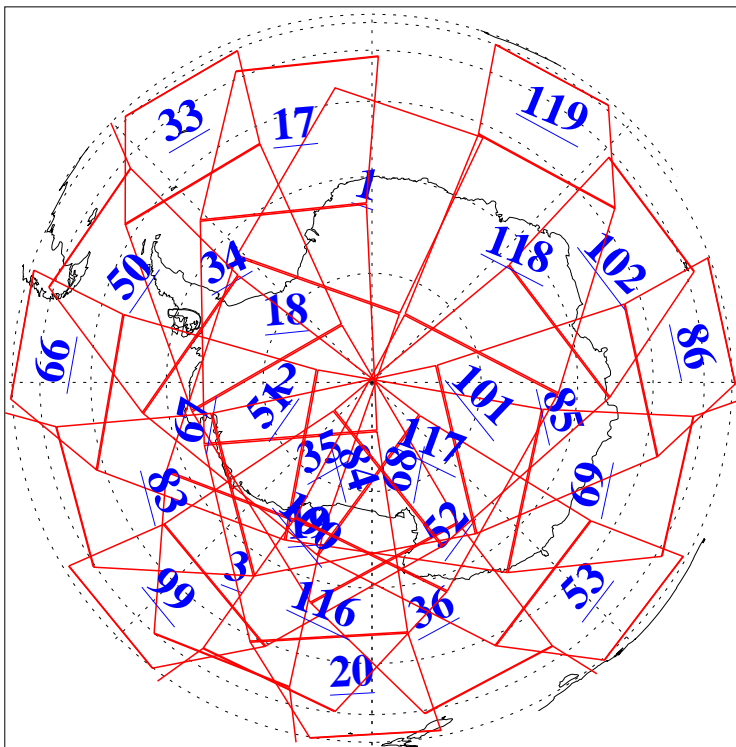

L1B Availability
AMSU Granules: 240
HSB Granules: 0
AIRS Granules: 240

4 Aug 2006
DoY 216
Aqua Day 1553
Granules: 1 to 120

Granules: 121 to 240

Legend: AMSU Available, HSB Available, AIRS Available

L1B Availability
AMSU Granules: 240
HSB Granules: 0
AIRS Granules: 240

4 Aug 2006
DoY 216
Aqua Day 1553
Ascending Granules

Descending Granules

Legend: AMSU Available, HSB Available, AIRS Available

L1B Availability
 AMSU Granules: 240
 HSB Granules: 0
 AIRS Granules: 240

4 Aug 2006
 DoY 216
 Aqua Day 1553

Northern Hemisphere Granules

Southern Hemisphere Granules

Legend: AMSU Available, HSB Available, AIRS Available